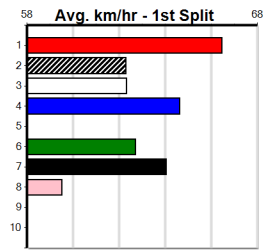

SPORTSBET HT3

Distance: 450m, Race Type: Maiden Heat, Total Prizemoney: $2,535
1st: $1,680, 2nd: $520, 3rd: $260, 4th: $75

OUT THE WINDOW (3) was well supported when placed on debut and she will appreciate the rise in distance. PAW ALLEY (1) led for a long way on debut and she will give a great sight again. VISTA VANADIUM (2) will be strong in the run home

Watchdog Tips: **3** **1** **2** **7** **Bet:** **Win 3**

Form Box	Wgt	Dist	Track	Date	Time	BON	Margin	1st/2nd (Time)	PIR	Checked	Comment	WR	Split 1	S/P	Grade	
1	PAW ALLEY (NSW)[M] Led for a long way on debut, main danger $3.60															
	WDKBD Bitch Jan-23 Sire: FERNANDO BALE Dam: ZELZER ALLEN Trainer: Thomas Dailly (Anakie)															
	Owner(s): B Wheeler															
	Winning Distances: < 300m (0) 300 - 399m (0) 400 - 499m (0) 500 - 599m (0) 600 - 699m (0) > 700m (0)															
	Winning Weights:															
	2nd (2) 25.9 460 WGL R3 20-Sep-24 26.82 25.89 2.75L KIWI ICE CUBE (26.64) Q/111 6.51 $6.40 M															
	3rd (1) 26.0 460 WGL R3 20-Sep-24 26.82 25.89 2.75L KIWI ICE CUBE (26.64) Q/111 6.51 $6.40 M															
	4th (1) 26.0 460 WGL R3 20-Sep-24 26.82 25.89 2.75L KIWI ICE CUBE (26.64) Q/111 6.51 $6.40 M															
	5th (1) 26.0 460 WGL R3 20-Sep-24 26.82 25.89 2.75L KIWI ICE CUBE (26.64) Q/111 6.51 $6.40 M															
	6th (1) 26.0 460 WGL R3 20-Sep-24 26.82 25.89 2.75L KIWI ICE CUBE (26.64) Q/111 6.51 $6.40 M															
Last 3 wins NOT included above																
Box History																
<table border="1"> <thead> <tr><th>Bx</th><th>1st</th><th>2nd</th><th>3rd</th><th>4th</th><th>5th</th><th>6th</th><th>7th</th><th>8th</th></tr> </thead> <tbody> <tr><td>1</td><td></td><td></td><td></td><td></td><td></td><td></td><td></td><td></td></tr> <tr><td>2</td><td></td><td>1</td><td></td><td></td><td></td><td></td><td></td><td></td></tr> <tr><td>3</td><td></td><td></td><td></td><td></td><td></td><td></td><td></td><td></td></tr> <tr><td>4</td><td></td><td></td><td></td><td></td><td></td><td></td><td></td><td></td></tr> <tr><td>5</td><td></td><td></td><td></td><td></td><td></td><td></td><td></td><td></td></tr> <tr><td>6</td><td></td><td></td><td></td><td></td><td></td><td></td><td></td><td></td></tr> <tr><td>7</td><td></td><td></td><td></td><td></td><td></td><td></td><td></td><td></td></tr> <tr><td>8</td><td></td><td></td><td></td><td></td><td></td><td></td><td></td><td></td></tr> </tbody> </table>																
Prize Best $520.00 FSH																
Starts 1-0-1-0																
Trk/Dts 0-0-0-0																
APM 520																
2	VISTA VANADIUM [M] Shown enough talent, strong type, can threaten $7.50															
	RBD Dog Oct-22 Sire: ASTON RUPEE Dam: GYPSY VISTA Trainer: Thomas Dailly (Anakie)															
	Owner(s): G Dailly															
	Winning Distances: < 300m (0) 300 - 399m (0) 400 - 499m (0) 500 - 599m (0) 600 - 699m (0) > 700m (0)															
	Winning Weights:															
	5th (4) 38.5 450 BAL R1 07-Aug-24 26.19 25.38 7.00L PAW JUDAS (25.71) M/876 6.93 $22.00 M															
	4th (1) 38.0 450 BAL R2 14-Aug-24 25.94 25.35 8.00L SIZZLE JACK (25.41) M/554 6.84 $7.10 M															
	6th (5) 37.7 525 MEP R1 21-Aug-24 30.97 29.91 11.00 MEPUNGA INFRARED (30.27) M/5755 5.33 $29.30 M															
	2nd (1) 37.9 525 MEP R1 28-Aug-24 30.68 29.95 8.00L VISTA CADMIUM (30.15) Q/2222 5.30 $10.00 M															
	2nd (6) 37.3 525 MEP R2 04-Sep-24 30.79 30.09 3.75L JUDGEMENTAL (30.53) M/4222 5.28 $4.50 M															
2nd (2) 36.8 525 MEP R3 11-Sep-24 30.78 30.15 0.25L FLEETWOOD KAZAK (30.77) Q/3332 5.29 $4.40 MH																
6th (8) 36.7 525 MEA R1 21-Sep-24 31.76 29.88 27.00 GAMBELLA (29.88) S/7557 5.37 $31.20 MF																
Last 3 wins NOT included above																
Box History																
<table border="1"> <thead> <tr><th>Bx</th><th>1st</th><th>2nd</th><th>3rd</th><th>4th</th><th>5th</th><th>6th</th><th>7th</th><th>8th</th></tr> </thead> <tbody> <tr><td>1</td><td></td><td></td><td></td><td></td><td></td><td></td><td></td><td></td></tr> <tr><td>2</td><td></td><td>1</td><td></td><td>1</td><td></td><td></td><td></td><td></td></tr> <tr><td>3</td><td></td><td></td><td></td><td></td><td></td><td></td><td></td><td></td></tr> <tr><td>4</td><td></td><td></td><td></td><td></td><td>1</td><td></td><td></td><td></td></tr> <tr><td>5</td><td></td><td></td><td></td><td></td><td></td><td>1</td><td></td><td></td></tr> <tr><td>6</td><td></td><td>1</td><td></td><td></td><td></td><td></td><td></td><td></td></tr> <tr><td>7</td><td></td><td></td><td></td><td></td><td></td><td></td><td></td><td></td></tr> <tr><td>8</td><td></td><td></td><td></td><td></td><td></td><td></td><td>1</td><td></td></tr> </tbody> </table>																
Prize Best $1845.00																
Starts 25.94(1)-14/8/24																
Trk/Dts 7-0-3-0																
APM 2-0-0-0 1830