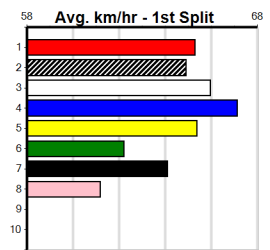

Ballarat
10
9:27PM
(VIC time)

A1 SIGNAGE (1-3 WINS)

Distance: 450m, **Race Type:** Restricted Win, **Total Prizemoney:** $2,925
1st: $1,950, **2nd:** $600, **3rd:** $300, **4th:** $75

PAW MANTRA (2) is showing plenty of promise and he should be able to clear the red early on. GRACE'S ENTITY (8) was a dazzling 25.34 winner here last time and she will get plenty of room early on. PAW YANELLE (5) was never headed on debut.

Watchdog Tips: **2** **8** **5** **6** **Bet:** Win 2

Form Box	Wgt	Dist	Track	Date	Time	BON	Margin	1st/2nd (Time)	PIR	Checked	Comment	W/R	Split 1	S/P	Grade	
1	LOCHINVAR CHAOS (NSW)[6] Resuming, solid NSW form, watch betting moves $9.00															
	BK Dog				Jun-22		Sire: BARCIA BALE			Dam: LARRAKEYAH LADY						
	Owner(s): J James Trainer: Bradley Fitton (Pearcedale)															
	Winning Distances: < 300m (0) 300 - 399m (0) 400 - 499m (2) 500 - 599m (0) 600 - 699m (0) > 700m (0)															
	Winning Weights: 31.5(1) 32.3(1)															
	1st (2)	32.3	450	MAT	R5	06-May-24	25.35	24.94	1.00L STOCK'S GIFT (25.42)	111	111			7.89	$3.70	5
	5th (8)	32.3	450	MAT	R1	09-May-24	25.86	24.89	14.00 GOLDEN PHASE (24.89)	666	666			8.43	$2.60	XM5
	3rd (2)	32.3	515	GAR	R8	15-May-24	29.96	29.63	4.75L MONTICELLO (29.63)	2222	2222			5.08	$4.00	5
	5th (6)	31.8	450	MAT	R4	06-Jun-24	25.36	24.94	6.00L GOLDEN PHASE (24.94)	645	645			7.99	$23.00	5
	6th (6)	32.2	450	MAT	R2	17-Jun-24	25.91	25.16	6.50L STUNNING MOUSE (25.46)	677	677			8.18	$4.60	5
2nd (6)	32.3	600	GAR	R3	22-Jun-24	35.43	35.04	1.00L TINA SAID SO (35.35)	1222	1222			9.46	$2.90	XM5	
8th (4)	32.1	600	GAR	R4	29-Jun-24	35.80	34.77	15.00 DELPHIE BELLE (34.77)	577	577			10.21	$4.00	XM5	
6th (3)	31.9	515	GAR	R7	20-Jul-24	30.60	29.76	12.00 JACK'S MOON (29.76)	5666	5666			5.12	$5.50	5	
Last 3 wins NOT included above																
1st (3)	31.5	400	MAT	R1	01-Apr-24	22.63	22.27	3.00L ELITE KODA (22.85)	232	232			5.37	$2.80	M	
Prize Best $5350.00 FSH																
Starts 14-2-2-3																
Trk/Dts 0-0-0-0																
APM 2134																

2	PAW MANTRA (NSW)[6] Shows promise, can clear the red early, yes $3.40															
	RF Dog				Nov-22		Sire: FERNANDO BALE			Dam: QUINTANA BALE						
	Owner(s): B Wheeler Trainer: Mark Delbridge (Balliang)															
	Winning Distances: < 300m (0) 300 - 399m (0) 400 - 499m (1) 500 - 599m (1) 600 - 699m (0) > 700m (0)															
	Winning Weights: 30.0(1) 30.2(1)															
	2nd (8)	29.8	435	SLE	R1	11-Aug-24	24.69	24.42	2.25L BOURNE LICKETY (24.54)	M/322				5.32	$3.70	M
	2nd (3)	29.8	450	BAL	R2	14-Aug-24	25.67	25.35	4.00L SIZZLE JACK (25.41)	M/222				6.69	$2.20	M
	2nd (8)	29.8	450	SHP	R2	19-Aug-24	25.34	24.90	1.5L SOLO MAN (25.25)	Q/222				6.65	$2.50	M
	1st (7)	30.0	425	BEN	R2	23-Aug-24	23.83	23.83	8.00L PAW VERNON (24.36)	Q/111				6.58	$1.70	M
	1st (4)	30.2	515	SAN	R1	29-Aug-24	29.83	29.13	3.00L GALLOPING RED (30.04)	Q/2111				5.12	$2.00	7
6th (3)	30.3	515	SAN	R2	05-Sep-24	30.42	29.33	12.00 FILL YOUR BOOTS (29.61)	Q/2334		VO		5.25	$4.70	6G	
5th (1)	30.6	515	SAN	R2	12-Sep-24	30.37	29.20	8.00L PAW FREDRICK (29.82)	M/6555				5.26	$2.70	X67	
2nd (2)	30.8	435	SLE	R4	22-Sep-24	24.88	24.32	3.00L SAND DUNES (24.69)	M/432				5.32	$3.10	6G	
Last 3 wins NOT included above																
Prize Best $9890.00																
Starts 25.67(3)-14/8/24																
Trk/Dts 10-2-4-0																
APM 9212