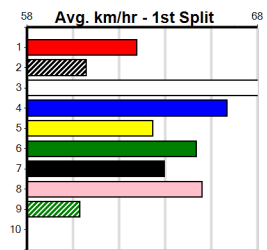

TOWN & COUNTRY LINE MARKING

Distance: 390m, Race Type: Mixed 6/7, Total Prizemoney: $2,925
1st: $1,950, 2nd: $600, 3rd: $300, 4th: $75

PAW ROXY (4) is armed with lightning early speed and she will be carving out time on the arm. MINI MILKY (8) continues to improve with each run and she can pressure the four from the outset. ZERO MONSTER (1) is drawn to get the breaks

Watchdog Tips: 4 8 1 3 Bet: Win 4

Table with columns: Form Box, Wgt, Dist, Track, Date, Time, BON, Margin, 1st/2nd (Time), PIR, Checked, Comment, W/R, Split 1, S/P, Grade

Horse card for ZERO MONSTER [7]. Includes details: Better than her past two, draw helps, respect. $6.00. Owner: DAILLY GREYHOUND FARMS (SYN). Winning Distances: < 300m (0) 300 - 399m (1) 400 - 499m (0) 500 - 599m (0) 600 - 699m (0) > 700m (0). Includes Box History table and Prize Best Starts Trk/Dts APM.

Horse card for PEGASUS BALE [7]. Includes details: *** SCRATCHED ***. $7.50. Owner: B Wheeler. Winning Distances: < 300m (0) 300 - 399m (1) 400 - 499m (0) 500 - 599m (0) 600 - 699m (0) > 700m (0). Includes Box History table and Prize Best Starts Trk/Dts APM.

Horse card for HAS A LOT [7]. Includes details: Gutsy effort to score on debut, place claims. $7.50. Owner: You Wouldn't Read About It (SYN). Winning Distances: < 300m (0) 300 - 399m (1) 400 - 499m (0) 500 - 599m (0) 600 - 699m (0) > 700m (0). Includes Box History table and Prize Best Starts Trk/Dts APM.

Horse card for PAW ROXY (NSW)[6]. Includes details: Nice prospect, can burn early on, hard to reel in. $2.60. Owner: B Wheeler. Winning Distances: < 300m (0) 300 - 399m (1) 400 - 499m (1) 500 - 599m (0) 600 - 699m (0) > 700m (0). Includes Box History table and Prize Best Starts Trk/Dts APM.

Horse card for PAW XENA (NSW)[7]. Includes details: Soundly beaten in her only run here, tough ask. $21.00. Owner: B Wheeler. Winning Distances: < 300m (0) 300 - 399m (0) 400 - 499m (1) 500 - 599m (0) 600 - 699m (0) > 700m (0). Includes Box History table and Prize Best Starts Trk/Dts APM.

1

2

3

4

5