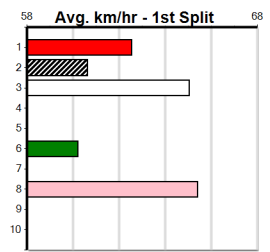

SWEET NETTY'S CATERING

9

9:02PM

(VIC time)

Distance: 390m, Race Type: Maiden, Total Prizemoney: $2,535
1st: $1,680, 2nd: $520, 3rd: $260, 4th: $75

WASN'T EASY (8) had plenty of betting support in her debut run at Horsham and she will be better for the run. BELLE RIOT (1) has been placed in two of four to date and she is drawn to be prominent throughout. PAW ZACHARY (6) can fire fresh.

Watchdog Tips: **8** **1** **6** **3** **Bet:** **Win 8**

Form Box	Wgt	Dist	Track	Date	Time	BON	Margin	1st/2nd (Time)	PIR	Checked	Comment	W/R	Split 1	S/P	Grade

1

BELLE RIOT [M] **$3.60**
Shown enough talent, draw helps, main danger
BK Bitch Apr-22 Sire: PAT C SABBATH Dam: LA BELLA RIOT Trainer: Colin Bermingham (Mount Mercer)
Owner(s): S Camden-bermingham
Winning Distances: < 300m (0) 300 - 399m (0) 400 - 499m (0) 500 - 599m (0) 600 - 699m (0) > 700m (0)
Winning Weights:
6th (8) 23.6 390 WBL R1 16-May-24 23.34 21.89 17.00 BIG SOLOMONA (22.18) M/56 9.25 $3.20 M
3rd (7) 23.6 400 GEL R1 05-Jul-24 23.32 22.48 2.75L ENTERTAINMENT (23.14) M/23 8.60 $6.00 M
7th (6) 23.5 400 GEL R3 12-Jul-24 23.48 22.51 8.00L NO GOOD (22.93) M/77 9.06 $6.60 M
2nd (7) 23.5 390 WBL R2 19-Sep-24 22.72 22.11 4.75L WALTZING BUSTER (22.39) M/22 9.00 $10.70 M
Last 3 wins NOT included above

Box History

Bx	1st	2nd	3rd	4th	5th	6th	7th	8th
1								
2								
3								
4								
5								
6								
7		1	1					1
8							1	

Prize Best	$780.00
Starts	FSH
Trk/Dts	4-0-1-1
APM	0-0-0-0
	676

2

HEATHCOTE STAR [M] **$16.00**
Well beaten on debut, needs more time, tested
BK Dog Nov-22 Sire: FERAL FRANKY Dam: HOT JEAN Trainer: Craig Elliot (Greenhill)
Owner(s): M Davis
Winning Distances: < 300m (0) 300 - 399m (0) 400 - 499m (0) 500 - 599m (0) 600 - 699m (0) > 700m (0)
Winning Weights:
7th (1) 33.1 425 BEN R1 30-Aug-24 25.67 23.73 18.00 PAW XENA (24.45) M/767 6.84 $5.60 M
Last 3 wins NOT included above

Box History

Bx	1st	2nd	3rd	4th	5th	6th	7th	8th
1								
2								
3								
4								
5								
6								
7								
8								

Prize Best	$0.00
Starts	FSH
Trk/Dts	1-0-0-0
APM	0-0-0-0
	0

3

WESTSIDE WIZARD [M] **$7.50**
No luck on debut, can make amends, respect
BK Dog Feb-23 Sire: KOBLENZ Dam: MISS MOLLY LEE Trainer: Nick Lecchino (Lethbridge)
Owner(s): LECCHINO SYND (SYN), N Lecchino, S Lecchino, N Lecchino
Winning Distances: < 300m (0) 300 - 399m (0) 400 - 499m (0) 500 - 599m (0) 600 - 699m (0) > 700m (0)
Winning Weights:
7th (8) 36.0 410 HOR R1 17-Sep-24 24.04 23.11 11.00 CRACKERJACK SCUD M/57 10.68 $11.40 M
Last 3 wins NOT included above

Box History

Bx	1st	2nd	3rd	4th	5th	6th	7th	8th
1								
2								
3								
4								
5								
6								
7								
8								1

Prize Best	$0.00
Starts	FSH
Trk/Dts	1-0-0-0
APM	0-0-0-0
	0

4

GOES UNPUNISHED [M] **$6.00**
Well bred but the draw is a worry, watch betting
DKBD Bitch Nov-22 Sire: FERAL FRANKY Dam: NO GOOD DEED Trainer: Simon Payne (Toolern Vale)
Owner(s): PAYDHOFF (SYN), W Saathoff, S Payne
Winning Distances: < 300m (0) 300 - 399m (0) 400 - 499m (0) 500 - 599m (0) 600 - 699m (0) > 700m (0)
Winning Weights:
Last 3 wins NOT included above

Box History

Bx	1st	2nd	3rd	4th	5th	6th	7th	8th
1								
2								
3								
4								
5								
6								
7								
8								

Prize Best	$0
Starts	FSH
Trk/Dts	0-0-0-0
APM	0-0-0-0
	0

5

*** VACANT BOX ***
Sire: Dam: Trainer:
Owner(s):
Winning Distances: < 300m (0) 300 - 399m (0) 400 - 499m (0) 500 - 599m (0) 600 - 699m (0) > 700m (0)
Winning Weights:
Box History