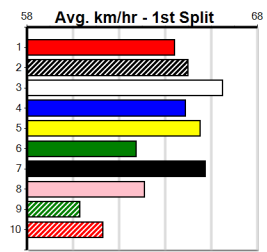

Ballarat
14 (E2)
10:54PM

(VIC time)

BALLARAT RACE 14 DAMSELS DASH

Distance: 390m, **Race Type:** Grade 5, **Total Prizemoney:** $2,925
1st: $1,950, **2nd:** $600, **3rd:** $300, **4th:** $75

NIKITA BALE (8) will find this easier than her most recent racing and she will get plenty of room to balance up early. ASTON OPHELIA (4) has been luckless in her past two and a clean getaway can see her make amends. LADY JULIA (3) has pace to burn

Watchdog Tips: **8** **4** **3** **1** **Bet:** **Win 8**

Form Box	Wgt	Dist	Track	Date	Time	BON	Margin	1st/2nd (Time)	PIR	Checked	Comment	WR	Split 1	S/P	Grade

COOL NATURE (NSW)[5]

BD Bitch Aug-21
Owner(s): G Black
Winning Distances: < 300m (0) 300 - 399m (3) 400 - 499m (5) 500 - 599m (0) 600 - 699m (0) > 700m (0)
Winning Weights: 24.4(2) 24.6(2) 25.1(1) 25.2(1) 25.3(1) 25.4(1)

Solid record here, draw helps, must respect

Sire: FERNANDO BALE **Dam:** REALLY UNREAL

Trainer: Michael Gibbons (Lara)

Bx	1st	2nd	3rd	4th	5th	6th	7th	8th
1								
2								
3	1	1	1	1	1			
4	1			2	1	2	1	
5					1			1
6	3		2					
7			1	2	1			1
8	3		1	1	2			1

Prize Best Starts $16695.00
22.20(6)-22/11/23
Trk/Dts 41-8-2-7
APM 5-2-0-1
6724

$8.00

SWANKY CHIC [5]

BK Bitch Jan-22
Owner(s): B Dowler
Winning Distances: < 300m (0) 300 - 399m (0) 400 - 499m (4) 500 - 599m (0) 600 - 699m (0) > 700m (0)
Winning Weights: 25.3(1) 25.5(1) 25.7(1) 25.8(1)

Find this harder than her recent racing, tested

Sire: TOMMY SHELBY **Dam:** FLORAL LACE

Trainer: Brian Hodgson (Smythesdale)

Bx	1st	2nd	3rd	4th	5th	6th	7th	8th
1								
2								
3	1	1	1					
4				1				
5	1	1	2			1		
6	3		1		1			
7		2		1				
8		1						1

Prize Best Starts $6500.00
22.90(1)-18/9/24
Trk/Dts 21-4-2-7
APM 1-0-0-0
3128

$10.00

LADY JULIA [5]

F Bitch Apr-22
Owner(s): T Sinnott
Winning Distances: < 300m (0) 300 - 399m (2) 400 - 499m (7) 500 - 599m (0) 600 - 699m (0) > 700m (0)
Winning Weights: 28.7(3) 28.9(1) 29.0(3) 29.3(1) 29.4(1)

No luck of late, class edge, threat if steps

Sire: BERNARDO **Dam:** SHORE'S GIRL

Trainer: Rebecca Gibbons (Avalon)

Bx	1st	2nd	3rd	4th	5th	6th	7th	8th
1	1	1	1	1	1	2	1	1
2			2	2	2			1
3			2	1				
4	2							
5	1	1	1		1	1	1	
6	2		1	1	1			
7	1	4		1	1			
8	3	1			1			1

Prize Best Starts $28610.00
22.21(4)-3/1/24
Trk/Dts 43-9-7-7
APM 3-1-1-0
10517

$3.60

ASTON OPHELIA [5]

BK Bitch Dec-21
Owner(s): R Borda
Winning Distances: < 300m (0) 300 - 399m (0) 400 - 499m (8) 500 - 599m (0) 600 - 699m (0) > 700m (0)
Winning Weights: 26.3(1) 26.4(2) 26.6(2) 26.7(1) 26.9(1) 27.9(1)

Handy effort three runs back, main danger

Sire: FERNANDO BALE **Dam:** ASTON CRYSTAL

Trainer: Mark Johnson (Ross Creek)

Bx	1st	2nd	3rd	4th	5th	6th	7th	8th
1								
2		1						
3	1						1	
4					1	3	1	1
5	1		1	1				1
6	2	1	1	1		1		1
7	2				1	1		
8	2				1			

Prize Best Starts $10885.00
22.60(5)-17/7/24
Trk/Dts 32-8-2-3
APM 3-0-0-0
5052

$3.50

JENNY BALE (NSW)[5]

BK Bitch Mar-22
Owner(s): L Harris
Winning Distances: < 300m (0) 300 - 399m (0) 400 - 499m (0) 500 - 599m (3) 600 - 699m (0) > 700m (0)
Winning Weights: 26.9(2) 27.0(1)

Runner up in both runs here, place hope again

Sire: DROOPYS SYDNEY **Dam:** DYNA UNI

Trainer: Luke Harris (Devon Meadows)

Bx	1st	2nd	3rd	4th	5th	6th	7th	8th
1								
2	1	3			2	1		1
3		2	1	1				
4		1		2				
5	1				1	1		
6	1		1	1				
7		2		1	2	1		
8	1	3		1	1	1		1

Prize Best Starts $18507.50
22.49(7)-2/5/24
Trk/Dts 37-3-12-3
APM 2-0-2-0
9644

$10.00