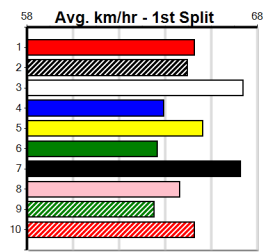

SJC CONCRETING

Distance: 390m, Race Type: Grade 5, Total Prizemoney: $2,925
1st: $1,950, 2nd: $600, 3rd: $300, 4th: $75

LET'S WIN OLLIE (7) was brilliant at Warrnambool last time and he has the speed to cross and lead throughout. HOT SAKI (4) is racing with confidence and he will be in the firing line from the outset. ROCK IT QUEEN (3) should fire fresh

Watchdog Tips: **7** **4** **3** **1** **Bet:** **Win 7**

1

ZIPPING OLAF (NSW)[5] **Hit or miss early but has good muster, respect** **$9.00**
F Dog Jun-21 Sire: FERAL FRANKY Dam: ZIPPING TAYLA
Owner(s): R Gladman Trainer: Helen Deavin (Ballarat)
Winning Distances: < 300m (0) 300 - 399m (5) 400 - 499m (4) 500 - 599m (4) 600 - 699m (0) > 700m (0)
Winning Weights: 33.0(1) 33.1(1) 33.4(1) 33.5(1) 33.9(2) 34.0(1) 34.2(1) 34.3(1) 34.4(1) 34.5(1) 34.7(1) 34.8(1)

Box	1st	2nd	3rd	4th	5th	6th	7th	8th
1	1	1	1	2	2	3	1	
2	2	1	2	2	2	3	2	
3	3	2	1	2	3	2	1	
4	4	2	1	2	1			
5				2	2			1
6	3	1			2			
7				1	1	1	2	1
8		2	1	1	2			1

Prize Best Starts Trk/Dts APM: $40602.50, 22.45(4)-9/9/24, 68-13-9-4, 3-1-0-0, 8196

2

ELUSIVE BARB [5] **Needs to lead, too much pace outside, place** **$12.00**
BK Dog Feb-22 Sire: HOUDINI BOY Dam: ELUSIVE ANAKE
Owner(s): J Bovett Trainer: Cameron Morris-flynn (Mitchell P)
Winning Distances: < 300m (0) 300 - 399m (2) 400 - 499m (5) 500 - 599m (0) 600 - 699m (0) > 700m (0)
Winning Weights: 31.1(1) 31.2(1) 31.3(1) 31.6(3) 31.8(1)

Box	1st	2nd	3rd	4th	5th	6th	7th	8th
1				1	1	1	1	1
2				1	1			
3			1	1		2	1	
4	1			1	1			
5	1		1	1			1	
6	1		2					
7		2			1	1		
8	4	1	1	2				

Prize Best Starts Trk/Dts APM: $14665.00, 22.20(8)-15/1/24, 33-7-1-7, 8-1-0-3, 5793

3

ROCK IT QUEEN (NSW)[5] **Resuming, strong NSW form, can threaten** **$4.00**
BK Bitch Nov-22 Sire: ASTON RUPEE Dam: QUEEN OF ZIEMS
Owner(s): E Burrett Trainer: Dylan Sharp (Lara)
Winning Distances: < 300m (1) 300 - 399m (2) 400 - 499m (0) 500 - 599m (1) 600 - 699m (0) > 700m (0)
Winning Weights: 28.9(1) 29.0(1) 29.1(1) 29.3(1)

Box	1st	2nd	3rd	4th	5th	6th	7th	8th
1					1			
2	1							
3							1	
4	1							
5					1			
6	2	1						
7						1		
8		1	2					

Prize Best Starts Trk/Dts APM: $7425.00, FSH, 12-4-2-2, 0-0-0-0, 3475

4

HOT SAKI [5] **Brilliant in his past two, can burn early, danger** **$3.60**
BK Dog May-22 Sire: FERNANDO BALE Dam: MA'S PLUM JAM
Owner(s): D Burnett Trainer: Marcus Lloyd (Anakie)
Winning Distances: < 300m (0) 300 - 399m (1) 400 - 499m (2) 500 - 599m (0) 600 - 699m (0) > 700m (0)
Winning Weights: 30.0(1) 30.7(1) 30.9(1)

Box	1st	2nd	3rd	4th	5th	6th	7th	8th
1		1			1			
2		1			1		2	
3	1			1				
4		1		1				
5		1	1	1			1	
6	1	1						
7			2	1				
8	1			1				

Prize Best Starts Trk/Dts APM: $7470.00, 22.26(3)-18/9/24, 20-3-5-3, 2-1-0-1, 5900

5

BLACKPOOL SLADE [5] **Luckless in his past two, can atone, place** **$7.00**
F Dog Jul-22 Sire: ASTON RUPEE Dam: LOCHINVAR ADORE
Owner(s): R Kenyon Trainer: Alexis Kenyon (Lara)
Winning Distances: < 300m (0) 300 - 399m (3) 400 - 499m (1) 500 - 599m (0) 600 - 699m (0) > 700m (0)
Winning Weights: 30.5(1) 31.0(2) 31.4(1)

Box	1st	2nd	3rd	4th	5th	6th	7th	8th
1			2		1			
2	1	1						
3	1			1				1
4	1							
5	1							
6		1					1	1
7		1			1			
8								

Prize Best Starts Trk/Dts APM: $9865.00, 21.94(4)-26/5/24, 15-4-3-2, 4-1-0-0, 3940