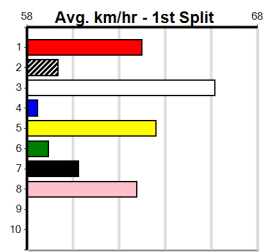

SPORTSBET HT2

Distance: 450m, Race Type: Maiden Heat, Total Prizemoney: $2,535
1st: $1,680, 2nd: $520, 3rd: $260, 4th: $75

BANORA POINT (3) is bred to be a superstar and he will be better for his debut run at Warrnambool.
PAW CRAFTER (6) had little luck on debut and he should show improvement tonight. PAW DAHLIA (7) can run a cheeky race

Watchdog Tips: **3** **6** **7** **1** **Bet:** Box Quinella 3,6,7 ($10 for 333.33%)

Form Box	Wgt	Dist	Track	Date	Time	BON	Margin	1st/2nd (Time)	PIR	Checked	Comment	WR	Split 1	S/P	Grade	
1	PAW WHISPER (NSW)[M] Shown good early burn on debut, must respect $7.50															
	WDKBD Bitch Jan-23 Sire: FERNANDO BALE Dam: ZELZER ALLEN Trainer: Thomas Dailly (Anakie)															
	Owner(s): B Wheeler															
	Winning Distances: < 300m (0) 300 - 399m (0) 400 - 499m (0) 500 - 599m (0) 600 - 699m (0) > 700m (0)															
	Winning Weights:															
	5th (1) 25.3 460 WGL R4 20-Sep-24 27.11 25.89 11.00 PAW YANELLE (26.34) M/222 6.71 $5.70 M															
	Box History															
	<table border="1"> <thead> <tr><th>Bx</th><th>1st</th><th>2nd</th><th>3rd</th><th>4th</th><th>5th</th><th>6th</th><th>7th</th><th>8th</th></tr> </thead> <tbody> <tr><td>1</td><td></td><td></td><td></td><td></td><td>1</td><td></td><td></td><td></td></tr> <tr><td>2</td><td></td><td></td><td></td><td></td><td></td><td></td><td></td><td></td></tr> <tr><td>3</td><td></td><td></td><td></td><td></td><td></td><td></td><td></td><td></td></tr> <tr><td>4</td><td></td><td></td><td></td><td></td><td></td><td></td><td></td><td></td></tr> <tr><td>5</td><td></td><td></td><td></td><td></td><td></td><td></td><td></td><td></td></tr> <tr><td>6</td><td></td><td></td><td></td><td></td><td></td><td></td><td></td><td></td></tr> <tr><td>7</td><td></td><td></td><td></td><td></td><td></td><td></td><td></td><td></td></tr> <tr><td>8</td><td></td><td></td><td></td><td></td><td></td><td></td><td></td><td></td></tr> </tbody> </table>															
	Prize Best FSH $0.00															
	Starts 1-0-0-0															
Trk/Dts 0-0-0-0																
APM 0																
Last 3 wins NOT included above																
2	BOGGY PUB [M] No luck on debut, can atone, place claims $5.00															
	BK Dog Feb-23 Sire: KOBLENZ Dam: MEPUNGA GEM Trainer: Michelle Mallia (Avalon)															
	Owner(s): T Keogh															
	Winning Distances: < 300m (0) 300 - 399m (0) 400 - 499m (0) 500 - 599m (0) 600 - 699m (0) > 700m (0)															
	Winning Weights:															
	7th (1) 31.6 450 BAL R4 11-Sep-24 26.23 25.18 9.50L PAW VORTEX (25.57) M/667 6.98 $9.40 M															
	Box History															
	<table border="1"> <thead> <tr><th>Bx</th><th>1st</th><th>2nd</th><th>3rd</th><th>4th</th><th>5th</th><th>6th</th><th>7th</th><th>8th</th></tr> </thead> <tbody> <tr><td>1</td><td></td><td></td><td></td><td></td><td></td><td></td><td>1</td><td></td></tr> <tr><td>2</td><td></td><td></td><td></td><td></td><td></td><td></td><td></td><td></td></tr> <tr><td>3</td><td></td><td></td><td></td><td></td><td></td><td></td><td></td><td></td></tr> <tr><td>4</td><td></td><td></td><td></td><td></td><td></td><td></td><td></td><td></td></tr> <tr><td>5</td><td></td><td></td><td></td><td></td><td></td><td></td><td></td><td></td></tr> <tr><td>6</td><td></td><td></td><td></td><td></td><td></td><td></td><td></td><td></td></tr> <tr><td>7</td><td></td><td></td><td></td><td></td><td></td><td></td><td></td><td></td></tr> <tr><td>8</td><td></td><td></td><td></td><td></td><td></td><td></td><td></td><td></td></tr> </tbody> </table>															
	Prize Best FSH $0.00															
	Starts 26.23(1)-11/9/24															
Trk/Dts 1-0-0-0																
APM 0																
Last 3 wins NOT included above																
3	BANORA POINT [M] Better for the run on debut, hard to hold out $3.40															
	BE Dog Feb-23 Sire: ASTON RUPEE Dam: UP HILL JILL Trainer: David Geall (Lara) ENG WBL 2024-09-26															
	Owner(s): R Geall															
	Winning Distances: < 300m (0) 300 - 399m (0) 400 - 499m (0) 500 - 599m (0) 600 - 699m (0) > 700m (0)															
	Winning Weights:															
	5th (2) 34.2 450 WBL R3 19-Sep-24 26.17 25.20 9.00L REUBEN HILL (25.56) M/333 6.80 $3.90 MH															
	Box History