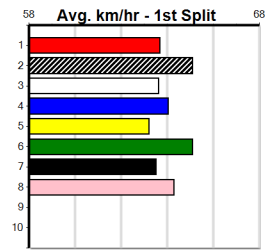

SOUTHERN SHEETMETAL

Distance: 450m, Race Type: Grade 5, Total Prizemoney: $2,925
1st: $1,950, 2nd: $600, 3rd: $300, 4th: $75

MAGNUM RIOT (2) was brilliant at Shepparton two runs back and he will be carving out time on the arm. COUNTY KILDARE (8) can race middle to wide and he has a nice turn of foot once balanced. PAW WINCEY (6) is showing promise.

Watchdog Tips: 2 8 6 1 Bet: Win 2

Form Box Wgt Dist Track Date Time BON Margin 1st/2nd (Time) PIR Checked Comment W/R Split 1 S/P Grade

NIKKI BONKERS (NSW)[5] Drawn to be prominent throughout, keep safe $10.00
BK Bitch May-22 Sire: SUPERIOR PANAMA Dam: PRECIOUS SAL
Owner(s): K Gordon
Winning Distances: < 300m (0) 300 - 399m (3) 400 - 499m (0) 500 - 599m (0) 600 - 699m (0) > 700m (0)
Winning Weights: 28.9(1) 30.1(1) 30.3(1)
4th (7) 30.0 330 TEM R10 03-Apr-24 19.46 18.79 8.50L SCARLET'S DESIRE (18.88) 2 $2.80 5
2nd (6) 30.0 350 GBN R4 05-Apr-24 20.29 19.72 4.25L YOUNG RUSS (19.99) 5 $5.00 5H
5th (2) 29.6 350 GBN R9 12-Apr-24 20.63 19.59 7.50L BALLOW'S TWITCH (20.10) 5 $10.00 5F
7th (8) 29.0 330 TEM R6 17-Apr-24 19.52 18.71 4.50L WESTSIDE BULLET (19.20) M/33 8.93 $6.60 RWH
1st (1) 28.9 390 BAL R4 01-Sep-24 22.35 22.35 2.50L SHE'S RELOADED (22.52) Q/11 SW 8.34 $3.80 T3-B
3rd (7) 29.0 390 WBL R10 05-Sep-24 22.68 22.00 7.00L DRAGONELLE (22.21) M/33 8.93 $6.60 RWH
3rd (5) 29.2 390 BAL R11 11-Sep-24 22.69 22.05 4.25L FAST LOVE (22.41) M/44 8.55 $6.60 RW
6th (8) 29.1 450 BAL R7 18-Sep-24 26.15 25.18 8.50L TRICKY DISCO (25.56) M/435 6.70 $10.00 5
Last 3 wins NOT included above
1st (7) 30.1 318 DUB R3 11-Mar-24 18.50 18.28 1.00L LOCHINVAR CHAOS (18.58) 111 111 4.78 $6.50 MH
1st (1) 30.3 318 DUB R3 16-Mar-24 18.36 18.16 1.5L ISLA BONKERS (18.47) 111 111 4.71 $2.40 MF

Box History
Bx 1st 2nd 3rd 4th 5th 6th 7th 8th
1 2
2 1
3 1
4 1
5 1
6 1
7 1
8 1
Prize Best $8360.00
Starts 26.15(8)-18/9/24
Trk/Dts 10-3-1-2
APM 1-0-0-0 3064

MAGNUM RIOT [5] Cracking effort two runs back, hard to reel in $2.80
BK Dog Sep-22 Sire: ALLEN DEED Dam: BLUE SKY RIOT
Owner(s): S Camden-bermingham
Winning Distances: < 300m (0) 300 - 399m (0) 400 - 499m (3) 500 - 599m (0) 600 - 699m (0) > 700m (0)
Winning Weights: 32.4(3)
4th (7) 32.9 450 WBL R3 20-Jun-24 25.72 25.18 2.50L QUEEN AVENGER (25.56) M/444 V7 6.77 $3.20 MF
1st (2) 32.4 460 GEL R9 05-Jul-24 25.71 25.54 6.00L PERRY MARKERI (26.11) S/211 6.64 $1.70 7
1st (6) 32.4 450 WBL R5 11-Jul-24 25.45 25.45 2.75L I'M A MUSTANG (25.63) M/311 6.77 $1.90 RWH
6th (4) 32.2 450 WBL R5 18-Jul-24 26.27 25.28 13.00 SICK AND TIRED (25.40) M/546 V0 6.80 $6.00 RWF
6th (6) 32.3 450 BAL R5 31-Jul-24 25.75 25.24 7.00L MAHOGANY (25.27) S/767 W 6.84 $2.30 5
2nd (8) 32.7 450 BAL R12 07-Aug-24 25.57 25.38 2.75L SYDNEY SHOW (25.38) M/322 SW 6.77 $3.00 5
3rd (7) 32.7 450 SHP R7 12-Aug-24 25.36 25.11 3.5L MATCHING MOTORS (25.11) M/422 6.70 $4.20 5
6th (4) 32.5 450 WBL R6 19-Sep-24 26.06 25.20 6.00L IDRON BALE (25.64) S/654 6.93 $1.90 5
Last 3 wins NOT included above
1st (1) 32.4 450 WBL R1 13-Jun-24 25.41 25.20 4.25L MEPUNGA ROCKY (25.69) M/211 6.64 $2.40 MH

Box History
Bx 1st 2nd 3rd 4th 5th 6th 7th 8th
1 1
2 1
3 1
4 1
5 1
6 1
7 1
8 1
Prize Best $6555.00
Starts 25.57(8)-7/8/24
Trk/Dts 9-3-1-1
APM 2-0-1-0 4113