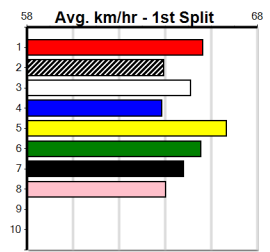

TUDOR ELECTRICAL

Distance: 450m, Race Type: Grade 5, Total Prizemoney: $2,925
1st: $1,950, 2nd: $600, 3rd: $300, 4th: $75

NEED A PILOT (8) has been placed in four of five here and he should be able to light them up through the bend. PAW REX (3) has been luckless in his past four and he can make amends tonight. SWIFT VODKA (5) is never far away.

Watchdog Tips: [8] [3] [5] [4] **Bet:** [Win 8]

1

2

3

4

5

ESPECIAL PIP [5] **$7.50**
RF Bitch Jul-20 Sire: ORSON ALLEN Dam: ANTARCTIC LASS
Owner(s): P Knott
Winning Distances: < 300m (0) 300 - 399m (13) 400 - 499m (2) 500 - 599m (3) 600 - 699m (0) > 700m (0)
Winning Weights: 25.3(1) 25.7(1) 26.0(1) 26.6(2) 26.7(1) 26.8(1) 27.0(3) 27.3(2) 27.5(1) 27.8(1) 27.9(1) 28.2(1) 28.3(1)

Pl	Box	Dist	Trk	Date	Time	Wgt	Wgt Diff	Margin	1st/2nd	(Time)	PIR	Checked	Comment	W/R	Split 1	S/P	Grade
2nd	(8)	28.4	450	SHP	R11	03-Jun-24	25.54	24.99	4.00L	WEST ON STROBE (25.27)	Q/222	.	.	.	6.64	$12.30	X45
4th	(3)	28.2	500	BEN	R2	07-Jun-24	28.56	27.68	3.75L	I'M HONEY (28.31)	M/234	.	.	.	6.59	$2.40	SH
1st	(7)	28.6	515	SAP	R7	17-Jun-24	30.27	29.74	0.50L	DUTCH IMPACT (30.30)	Q/1111	.	SW	.	5.19	$17.60	5
6th	(1)	28.3	525	MEP	R7	26-Jun-24	30.85	30.08	7.50L	WHITE CREST (30.35)	Q/1125	.	.	.	5.15	$15.70	5
6th	(3)	28.1	450	BAL	R12	03-Jul-24	26.16	25.11	8.50L	BLACK SAINT (25.57)	Q/445	.	.	.	6.67	$18.20	5
2nd	(8)	29.1	390	BAL	R12	04-Sep-24	22.32	21.89	6.50L	TIGGERLONG GAS (21.89)	M/222	.	.	.	8.63	$19.70	VET
3rd	(5)	29.0	450	SHP	R12	09-Sep-24	25.46	25.01	1.5L	CARAJILLO (25.37)	Q/222	.	.	.	6.60	$12.20	VET
4th	(4)	28.2	460	WGL	R6	17-Sep-24	26.25	25.79	6.00L	KISAUNI (25.86)	M/554	.	SW	.	6.56	$29.50	X45

Last 3 wins NOT included above

1st	(1)	27.3	400	WGL	R11	30-Jan-24	22.78	22.39	1.00L	ALICE MORGAN/HARD ON	Q/32	.	.	.	8.40	$3.30	5
1st	(4)	27.8	500	BEN	R8	24-Mar-24	28.30	28.30	1.00L	ABSOLUTE FLYER (28.36)	M/211	.	.	.	6.58	$11.10	X45
1st	(4)	27.9	500	BEN	R10	31-Mar-24	28.02	27.58	0.75L	BLUE CABANG (28.07)	M/111	.	.	.	6.45	$4.60	X45

Box History

Box	1st	2nd	3rd	4th	5th	6th	7th	8th
1	3	2	2	1	2	1		
2	1	3	1		3	1		1
3	1	1	2	5	2	2		
4	5			4	1	1	1	1
5		1	1	1	2	1		
6	2	3	1	3	2	2		
7	5	3	1	1	1	1		
8	1	4	1	1	1	1	1	1

Prize Best Starts Trk/Dts APM
$50170.00
25.26(6)-8/5/24
90-18-17-9
6-0-1-2
7247