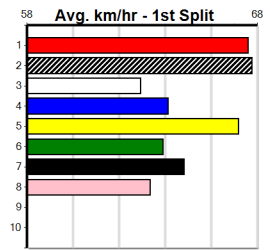

EUREKA CONCRETE

Distance: 450m, Race Type: Mixed 4/5, Total Prizemoney: $3,360
1st: $2,250, 2nd: $690, 3rd: $345, 4th: $75

FIFTY SHORT (1) put on a dominant display here last time and he exits the same draw tonight.
DESCRIPTION (2) has been placed in two of three here and he can follow the red through early. ON
THE BEER (7) is better than his past few runs.

Watchdog Tips: 1 2 7 4 Bet: Win 1

Race card for FIFTY SHORT [4], Nov-21, Brilliant last time, gun draw, hard to hold out. $2.80. Includes owner, sire, dam, winning distances, and box history table.

Race card for DESCRIPTION [4], May-22, Class act, returned to form last time, danger. $3.20. Includes owner, sire, dam, winning distances, and box history table.

Race card for MAHOGANY [4], Jun-22, Powerful type but prefer out wide, next time. $10.00. Includes owner, sire, dam, winning distances, and box history table.

Race card for AEROPLANE MODE [4], Mar-22, Enormous in his past two, major player with luck. $6.00. Includes owner, sire, dam, winning distances, and box history table.

Race card for GARRY STUN ON [4], Dec-20, Classy but prefer over a longer journey, tested. $12.00. Includes owner, sire, dam, winning distances, and box history table.