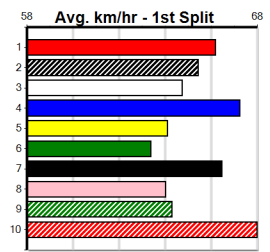

G & G SOUTH EASTERN ELECTRICAL

Distance: 515m, Race Type: Grade 5, Total Prizemoney: $8,785
1st: $5,900, 2nd: $1,820, 3rd: $915, 4th: $150

WARM COCKLES (7) can be a tad hard to follow but he is fitted with a V12 engine and he will find this easier than his recent racing. BILLY INTENTION (6) is racing in career best form and he just needs a little luck early on. ASTON PING (1) has claims

Watchdog Tips: [7] [6] [1] [5] Bet: Win 7

ASTON PING [5] Good muster, drawn to get the breaks, threat $7.50
BD Bitch Jan-22 Sire: FERNANDO BALE Dam: ZOOM OUT
Trainer: Benjamin Magri (Avalon)
Winning Distances: < 300m (0) 300 - 399m (2) 400 - 499m (5) 500 - 599m (1) 600 - 699m (0) > 700m (0)
Winning Weights: 25.6(2) 25.9(1) 26.0(1) 26.1(1) 26.2(2) 26.3(1)
Last 3 wins NOT included above

MARAIS BALE (NSW)[5] Rises in class, can push up the track, risky $26.00
BD Bitch May-22 Sire: CHRISTO BALE Dam: HAE ALLEN
Trainer: Rebecca Gibbons (Avalon)
Winning Distances: < 300m (0) 300 - 399m (0) 400 - 499m (3) 500 - 599m (1) 600 - 699m (0) > 700m (0)
Winning Weights: 26.2(1) 26.6(1) 26.7(1) 26.8(1)
Last 3 wins NOT included above

NAVARINO [5] Powerful type but down on best form, place $6.00
BK Dog Jun-21 Sire: ASTON DEE BEE Dam: MADALIA MAGGIE
Trainer: John Connor (Rosedale)
Winning Distances: < 300m (0) 300 - 399m (0) 400 - 499m (6) 500 - 599m (7) 600 - 699m (1) > 700m (0)
Winning Weights: 34.8(2) 34.9(1) 35.1(3) 35.2(1) 35.3(1) 35.5(1) 35.6(1) 35.8(2) 35.9(1) 36.0(1)
Last 3 wins NOT included above

LOVELY LAINEY [5] Needs to lead, will cop pressure, next time $12.00
BK Bitch Jun-22 Sire: ASTON DEE BEE Dam: MIA'S HAND
Trainer: Donna Dean (Nyora)
Winning Distances: < 300m (0) 300 - 399m (1) 400 - 499m (1) 500 - 599m (2) 600 - 699m (0) > 700m (0)
Winning Weights: 26.6(1) 27.2(1) 27.7(1) 28.2(1)
Last 3 wins NOT included above

RAPID HEART [5] Placed in three of four here, must keep safe $8.00
DKDB Dog May-22 Sire: FERAL FRANKY Dam: MIAMI FERNANDO
Trainer: Matthew Clark (Briagolong)
Winning Distances: < 300m (0) 300 - 399m (1) 400 - 499m (3) 500 - 599m (0) 600 - 699m (0) > 700m (0)
Winning Weights: 33.0(1) 33.6(1) 33.7(1) 33.8(1)
Last 3 wins NOT included above

1

2

3

4

5