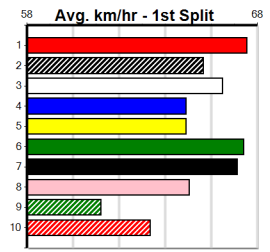

BEAR HAND (2) was a dashing 28.66 Sale winner recently and he can atone for his two luckless runs since. PEACOCK (1) is a consistent type and he is drawn to be prominent throughout. WHITE CREST (4) is racing with confidence at present

Watchdog Tips: **2** **1** **4** **7** **Bet:** Win 2

1 PEACOCK [5] Gun draw, consistent type, main danger $3.40
BK Dog Jan-20 Sire: MY REDEEMER Dam: SUMMER NIGHTS
Owner(s): EBAYER PLUM (SYN), D Plumridge, M Ebeyer, T Sando, R Stock, A Stock
Trainer: David Plumridge (Scoresby)
Winning Distances: < 300m (0) 300 - 399m (1) 400 - 499m (6) 500 - 599m (15) 600 - 699m (0) > 700m (0)
Winning Weights: 31.2(1) 31.4(2) 31.8(2) 32.6(1) 32.8(3) 32.9(1) 33.0(1) 33.1(2) 33.2(3) 33.4(1) 33.5(1) 33.7(1) 33.8(1)
6th (8) 34.1 350 HVL R7 04-Aug-24 19.60 18.94 2.75L MY MATE MINA (19.42) M/4 . . . . 6.65 $22.00 X45
6th (2) 34.4 350 HVL R5 11-Aug-24 19.69 19.01 3.00L MAJOR CURRENCY (19.50) M/5 . . . . 6.74 $5.10 5
2nd (3) 34.3 400 WGL R12 16-Aug-24 22.69 22.44 0.25L GREMLIN (22.68) M/11 . . . . 8.32 $4.90 5
F (4) 34.0 400 WGL R3 27-Aug-24 0.00 22.90 . PANAMA PARADE (23.22) . . . . V0 . . . . $2.60 5
1st (1) 33.8 460 GEL R5 31-Aug-24 25.82 25.63 4.00L MISS JAZZ (26.09) M/111 . . . . SW 6.67 $1.90 5
6th (4) 33.6 460 WGL R6 06-Sep-24 26.38 26.04 2.75L MIGHTY HERCULES (26.19) M/775 . . . . . 6.65 $5.20 X45
2nd (1) 34.2 460 WGL R10 13-Sep-24 25.91 25.54 3.00L SHIMA CURRENT (25.72) M/122 . . . . . 6.49 $5.70 X45
3rd (1) 34.2 515 SAN R11 19-Sep-24 30.03 29.57 3.25L DR. QUEENIE (29.82) M/2233 . . . . . 5.17 $1.70 5
Last 3 wins NOT included above
1st (7) 33.4 515 SAP R6 30-Jul-23 29.65 29.41 0.75L NATURE STRIP (29.69) Q/1111 . . . . . 5.11 $14.50 4
1st (5) 33.2 525 MEA R11 06-Nov-23 30.04 29.86 3.5L SHANLYN WILDE (30.27) M/2111 . . . . SW 5.09 $6.10 5
1st (6) 33.9 350 HVL R6 14-Jul-24 19.70 19.35 0.75L ROB THE BUTCHER (19.74) M/2 . . . . SW 6.70 $4.70 5

2 BEAR HAND [5] Cracking 28.66 Sale winner, hard to hold out $4.80
BK Dog Jun-22 Sire: ASTON DEE BEE Dam: MIA'S HAND
Owner(s): R Haines
Trainer: Donna Dean (Nyora)
Winning Distances: < 300m (0) 300 - 399m (1) 400 - 499m (1) 500 - 599m (3) 600 - 699m (0) > 700m (0)
Winning Weights: 30.3(1) 30.9(2) 31.2(1) 32.3(1)
6th (2) 31.2 515 SAN R6 06-Jun-24 30.00 29.50 7.50L SHIMA STEEL (29.50) M/4444 . . . . . 5.17 $34.50 5
5th (1) 31.6 515 SAN R9 13-Jun-24 30.84 29.38 17.00L DUNDEE REBEL (29.68) M/2355 . . . . . 5.21 $25.90 5
2nd (2) 31.5 515 SAN R10 20-Jun-24 29.71 29.15 2.50L SO CERTAIN (29.55) Q/3222 . . . . . 5.12 $115.60 5
6th (7) 31.9 515 SAN R10 27-Jun-24 30.06 29.21 4.25L ASTON NERO (29.78) M/5865 . . . . . 5.17 $37.40 5
7th (7) 32.5 515 SAN R11 04-Jul-24 30.20 29.18 6.50L DEDALUS DIGGLE (29.77) M/6777 . . . . . 5.24 $10.90 5
1st (7) 32.3 510 SLE R2 08-Sep-24 28.66 28.65 5.50L CHESTER CAMPBELL (29.02) M/2111 . . . . . 9.19 $8.70 RWH
6th (5) 32.2 515 SAN R5 12-Sep-24 30.63 29.20 10.00L THORKILDSEN (29.96) S/7766 . . . . . 5.30 $5.80 RWF
4th (1) 32.0 515 SAN R3 19-Sep-24 30.19 29.57 7.50L WERRIS BALE (29.68) M/4445 . . . . . 5.17 $4.70 5
Last 3 wins NOT included above
1st (5) 30.3 435 SLE R10 05-Apr-24 25.05 24.60 2.00L SOMETHING CLEVER (25.18) M/211 . . . . . 5.36 $2.80 X67
1st (1) 30.9 510 SLE R7 10-Apr-24 29.19 29.19 3.00L BE LITTLE (29.39) Q/1111 . . . . . 9.32 $5.40 X67
1st (3) 30.9 515 SAP R9 21-Apr-24 30.03 29.30 1.5L GRACELAND BOY (30.13) M/1111 . . . . . 5.14 $5.80 5