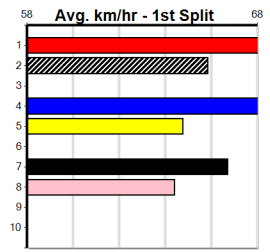

DYMOCKS CHILDREN'S CHARITIES

9

9:02PM

(VIC time)

Distance: 715m, Race Type: Mixed 4/5, Total Prizemoney: $10,375
1st: $7,000, 2nd: $2,150, 3rd: $1,075, 4th: $150

ELLA'S BABE (7) continues to get better with every run over this journey and she will appreciate the small line-up. DRILL SERGEANT (1) just oozes class and he is drawn to lead for a long way. PASS MARK (4) was brilliant last time and is value.

Watchdog Tips: **7** **1** **4** **8** **Bet:** Trifecta 1,7/1,4,7/1,7,8 ($10 - 166.67%)

Form Box	Wgt	Dist	Track	Date	Time	BON	Margin	1st/2nd (Time)	PIR	Checked	Comment	WR	Split 1	S/P	Grade

1

DRILL SERGEANT [5] Biks

All star, drawn to lead for a long way, danger

$2.80

WBK Dog Jul-20 Sire: MY REDEEMER Dam: PRINCESS POUT
Trainer: Shane Drummond (Heathcote)

Owner(s): N Young
Winning Distances: < 300m (0) 300 - 399m (0) 400 - 499m (2) 500 - 599m (5) 600 - 699m (9) > 700m (4)

Winning Weights: 29.6(1) 30.2(2) 30.4(2) 30.5(3) 30.6(5) 30.7(2) 30.9(3) 31.2(1) 31.5(1)

1st (8)	30.7	660	BEN	R8	26-Jul-24	37.83	37.83	1.00L FINNISS JEWEL (37.89)	M/1111	.	.	.	4.17	$1.80	S
3rd (2)	30.7	715	SAN	R4	01-Aug-24	42.07	41.78	4.25L AUNT VIRGINIA (41.78)	M/3333	.	.	.	6.11	$2.80	SH
2nd (2)	30.6	715	SAN	R9	08-Aug-24	41.88	41.72	0.75L AUNT VIRGINIA (41.84)	Q/1112	.	.	.	6.05	$11.30	SF
2nd (4)	30.6	715	SAN	R5	15-Aug-24	42.26	41.85	6.00L SHAKE AND BAKE (41.85)	M/6433	.	.	.	6.28	$2.70	X45
1st (2)	30.6	595	SAN	R8	22-Aug-24	34.19	34.19	2.00L DEWANA FERNANDO (34.32)	M/1111	.	SW	.	9.36	$3.30	5
2nd (5)	30.5	730	MEA	R8	31-Aug-24	42.82	42.70	1.75L MEPUNGA SURPRISE (42.70)	M/1112	.	.	.	4.93	$4.70	SH
1st (2)	30.7	730	MEA	R8	07-Sep-24	42.55	42.55	0.50L AUNT VIRGINIA (42.57)	Q/1111	.	SW	.	4.88	$3.50	GL
1st (4)	30.9	600	MEA	R9	21-Sep-24	34.64	34.64	3.5L FERNANDO DUKE (34.87)	Q/1111	.	.	.	9.11	$2.60	FFA

Last 3 wins NOT included above

1st (5)	30.5	600	MEA	R11	27-Apr-24	34.40	34.31	1.00L STOMPING (34.46)	M/2222	.	C4	.	9.04	$2.30	X45
1st (8)	30.9	730	MEA	R6	15-Jun-24	42.57	42.57	4.25L LILLY INTENTION (42.85)	Q/1111	.	SW	.	4.90	$1.70	5
1st (3)	30.4	730	MEA	R3	13-Jul-24	42.93	42.93	1.5L AUNT VIRGINIA (43.02)	M/3322	.	SW	.	4.91	$10.20	SH

Box History

Bx	1st	2nd	3rd	4th	5th	6th	7th	8th
1	2	1	1	1	2			
2	3	6	2	1	1		1	
3	3	3			1		1	
4	3	4	1		1			
5	2	2						
6	3	1				1		
7	1	4	1	2				
8	4	1	1	1	2			

Prize Best Starts Trk/Dts APM $346187.50 41.88(2)-8/8/24 64-20-19-9 4-0-3-1 106572