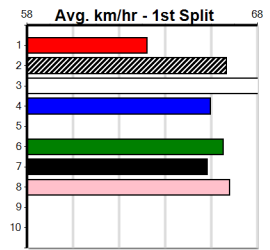

CLUB NOBLE

Distance: 595m, Race Type: Free For All, Total Prizemoney: $10,375
1st: $7,000, 2nd: $2,150, 3rd: $1,075, 4th: $150

CANYA ALL CLASS (4) is a potential staying megastar and with the leaders expected to bunch, he should run over the top late. FERNANDO DUKE (3) will now appreciate the empty draw underneath and he can lead them up. ZOHA BALE (7) has claims

Watchdog Tips: 4 3 7 8 Bet: Win 4

VALOR BALE (NSW)[1] Former class act, well down on best form, no $16.00
Owner(s): B Wheeler
Sire: ALLEN DEED Dam: SAMMY ALLEN
Trainer: Mark Delbridge (Balliang)
Box History table and race details.

SUCCEED [3] *** SCRATCHED *** $3.60
Owner(s): K Cottrell
Sire: FERNANDO BALE Dam: NAUGHTY CAZZA
Trainer: Kayla Cottrell (Pearcedale)
Box History table and race details.

FERNANDO DUKE [3] Far from disgraced last time, can run a drum $12.00
Owner(s): The Two Guys (SYN), N Guy, W Guy
Sire: FERNANDO BALE Dam: JAGUAR JESSIE
Trainer: Kayla Cottrell (Pearcedale)
Box History table and race details.

CANYA ALL CLASS (NSW)[4] Star on the rise, speed map suits, looks his race $1.30
Owner(s): Lalli Cremona (SYN), F Cremona, J Hopkins, C Smith, N Lalli
Sire: SHIMA SHINE Dam: SPRITLEY EBONY
Trainer: Jessica Hopkins (Junction Village)
Box History table and race details.

*** VACANT BOX ***
Owner(s):
Sire: Dam:
Trainer:
Box History

1

2

3

4

5