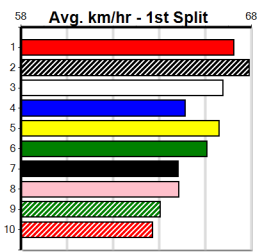

VALE RAY CUNNEEN

Distance: 515m, Race Type: Grade 5, Total Prizemoney: $8,785
1st: $5,900, 2nd: $1,820, 3rd: $915, 4th: $150

BUN STORM (6) captured the G3 SA Oaks last time out and a clean getaway can see her cross and lead throughout. DEWANA FERNANDO (1) has a good record here and he is drawn to get all the breaks. PAW LOU LOU (8) just needs luck in running

Watchdog Tips: 6 1 8 2 Bet: Box Trifecta 1,2,6,7,8 ($10 for 16.67%)

DEWANA FERNANDO [5] Good record here, draw helps, value runner $10.00
Owner(s): DOZUS TWO (SYN), B Dewan, M Dewan
Sire: FERNANDO BALE Dam: DEWANA DIMIE
Trainer: Brendan Dewan (Carrum Downs)

SHIMA STEEL [5] Can come out running, major player if leads $4.60
Owner(s): KOOWEE (SYN), D Gleeson, R Cummings, M Hildebrand, P Chopping, G Hildebrand
Sire: SHIMA SHINE Dam: LILLY FOX
Trainer: Thomas Dailly (Anakie)

RUN FOR SHELTER [5] Front runner, too much pace in two, next time $21.00
Owner(s): D Verhagen
Sire: SUPERIOR PANAMA Dam: GEMILLY
Trainer: Ann Panetta (Melton West)

FERNANDO GOMEZ [5] Rarely runs a bad race here, can run a drum $9.00
Owner(s): HUNTER RACING (SYN), A Hunter, B Hunter, C Hunter
Sire: FERNANDO BALE Dam: NAUGHTY CAZZA
Trainer: Brett Hunter (Cranbourne)

GET READY DORA [5] Resuming, may need a run or two, tested $18.00
Owner(s): Brothers from other mothers (SYN), B Nolan, J Oliver, J Lamont
Sire: ZAMBORA BROCKIE Dam: FANCY MINTER
Trainer: Michelle Nolan (Devon Meadows)