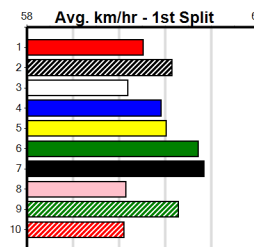

1

6:29PM

(VIC time)

Distance: 515m, Race Type: Mixed 6/7, Total Prizemoney: $8,785
1st: $5,900, 2nd: $1,820, 3rd: $915, 4th: $150

VISTA YTTRIUM (6) turned in a handy performance when placed here two runs back and he looks very well graded in this event. WHISKY TRIP (7) is a nice prospect and he just needs a little luck early on. BEAUTIFUL STORY (2) is more than capable

Watchdog Tips: **6** **7** **2** **5** **Bet:** **Win 6**

Form Box	Wgt	Dist	Track	Date	Time	BON	Margin	1st/2nd (Time)	PIR	Checked	Comment	WR	Split 1	S/P	Grade
1															
RHUBARB [7]															
Showing promise but is suspect over the trip $9.00															
BK Bitch Dec-22 Sire: KOBLENZ Dam: BLACK ROBIN Trainer: Paul Galea (Melton West)															
Owner(s): BEST BET (SYN), P Galea, F Spiteri															
Winning Distances: < 300m (0) 300 - 399m (1) 400 - 499m (0) 500 - 599m (1) 600 - 699m (0) > 700m (0)															
Winning Weights: 27.4(1) 27.6(1)															
1st (1)	27.4	390	BAL	R1	11-Sep-24	22.56	22.05	2.50L NAUGHTY NORM (22.72)	M/32		SW		8.60	$3.30	M
4th (8)	27.5	390	BAL	R11	18-Sep-24	22.53	21.78	4.00L HOT SAKI (22.26)	M/74				8.73	$9.10	X67
2nd (8)	27.4	510	SLE	R9	22-Sep-24	29.51	28.43	3.25L PAW DIMETRA (29.28)	M/212				9.31	$4.70	RW
1st (1)	27.6	515	SAN	R1	26-Sep-24	29.82	29.82	0.75L DAINTREE ASTER (29.87)	Q/2111				5.09	$13.70	X67
Last 3 wins NOT included above															

Box History

Bx	1st	2nd	3rd	4th	5th	6th	7th	8th
1	2							
2								
3								
4								
5								
6								
7								
8	1		1					

Prize Best	$2445.00
Starts	29.82(1)-26/9/24
Trk/Dts	4-2-1-0
APM	1-1-0-0 2445

2															
BEAUTIFUL STORY [7]															
Good record here, strong in the run home, threat $6.00															
F Dog May-22 Sire: FERNANDO BALE Dam: FRONT PAGE NEWS Trainer: Paul Abela (Parwan)															
Owner(s): G Alvaro															
Winning Distances: < 300m (0) 300 - 399m (0) 400 - 499m (0) 500 - 599m (1) 600 - 699m (0) > 700m (0)															
Winning Weights: 31.5(1)															
2nd (7)	30.9	515	SAN	R1	07-Mar-24	29.80	29.23	1.5L DUCKWORTH (29.69)	M/2222				5.20	$2.10	MF
1st (8)	31.5	515	SAP	R1	17-Mar-24	29.72	29.41	1.00L FLYING DINAR (29.78)	Q/1111		SW		5.19	$2.30	M
3rd (5)	31.7	525	MEA	R1	30-Mar-24	30.57	29.50	4.75L UNREAL MISS (30.24)	M/2333				5.22	$2.40	7
7th (1)	32.0	450	SHP	R5	05-Apr-24	26.12	25.14	10.00 GO GO EVIE (25.44)	M/688				6.96	$2.40	X67
3rd (7)	32.5	450	SHP	R2	09-Sep-24	25.46	25.01	2.50L BARRETOS (25.30)	Q/323				6.63	$3.50	X67
2nd (5)	32.7	525	MEA	R1	14-Sep-24	30.89	29.70	0.50L SPENCER (30.85)	M/5422				5.45	$5.90	X67
3rd (6)	32.6	525	MEA	R2	21-Sep-24	30.42	29.88	1.25L PAW HARRY (30.34)	M/7554				5.29	$6.40	X67
3rd (2)	32.5	515	SAN	R1	26-Sep-24	29.93	29.82	1.75L RHUBARB (29.82)	M/6333				5.27	$2.30	X67
Last 3 wins NOT included above															

Box History

Bx	1st	2nd	3rd	4th	5th	6th	7th	8th
1								
2			1					
3								
4								
5	1	1						
6			1					
7	1	1						
8	1	1						

Prize Best	$8510.00
Starts	29.72(8)-17/3/24
Trk/Dts	9-1-3-4
APM	4-1-2-1 4263