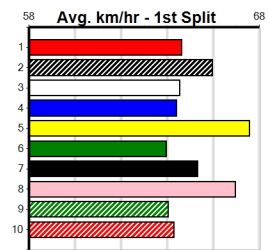

JOHN'S BIRTHDAY

Distance: 515m, Race Type: Grade 5, Total Prizemoney: $8,785
1st: $5,900, 2nd: $1,820, 3rd: $915, 4th: $150

BO RHAPSODY (4) caught the eye when placed here two runs back and the pace underneath is a big help tonight. RAVEN PETER (7) captured the prestigious Warragul St Leger final last time and he can come out running. SPENCER (8) is a nice prospect

Watchdog Tips: 4 7 8 1 Bet: Win 4

FILL YOUR BOOTS [5] Hit or miss early but has the talent, keep safe $7.50
Owner(s): R Thompson
Sire: FERNANDO BALE Dam: ACCUSED
Trainer: David Crawford (Pearcedale)
Box History table and Prizemoney details.

DEWANA SCOTCH [5] Racing a tad below his best, needs to lift $10.00
Owner(s): DOZUS TWO (SYN), B Dewan, M Dewan
Sire: FERNANDO BALE Dam: DEWANA DIMIE
Trainer: Matthew Dewan (Carrum Downs)
Box History table and Prizemoney details.

BARBIE ZEAL [5] Can lead but will be suspect late, next time $10.00
Owner(s): Zeal Greyhounds (SYN), J Whittle, W Whittle, M Brown
Sire: FERAL FRANKY Dam: ORIENTAL ZEAL
Trainer: Anthony Azzopardi (Rowsley)
Box History table and Prizemoney details.

BO RHAPSODY [5] Caught the eye two runs back, hard to hold out $4.80
Owner(s): Ruby Syndicate (SYN), R Matthews, A Scott, M Lowe, E Scott, N Brown, D Gleeson, G Johnson, V
Sire: SHIMA SHINE Dam: ABSOLUTE RUBY
Trainer: Dawn Johnston (Toongabbie)
Box History table and Prizemoney details.

VOICE OF THUNDER [5] Steady record here but has the talent, place $16.00
Owner(s): FOUR FROTHYS (SYN), G Pask, J Baxter, G Pask
Sire: FERNANDO BALE Dam: CLASSY BLAZE
Trainer: Graeme Jose (Catani)
Box History table and Prizemoney details.