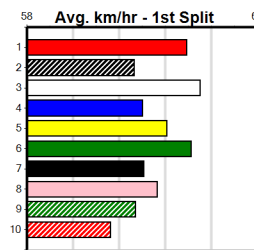

SPORTSBET FINAL

2

6:50PM

(VIC time)

Distance: 515m, Race Type: Mixed 6/7 Final, Total Prizemoney: $9,055
1st: $6,100, 2nd: $1,870, 3rd: $935, 4th: $150

PAW VORTEX (3) was a smart 29.59 winner here two runs back and he should prove hard to hold out again. PAW HARRY (1) is improving with each run and he is drawn to get all the breaks. ELLIOTT (8) is a star on the rise

Watchdog Tips: **3** **1** **8** **2** **Bet:** **Win 3**

Form Box	Wgt	Dist	Track	Date	Time	BON	Margin	1st/2nd (Time)	PIR	Checked	Comment	WR	Split 1	S/P	Grade	
1	PAW HARRY (NSW)[6] Continues to impress, gun draw, main danger $3.60															
	DKBD Dog			Dec-22		Sire: BERNARDO		Dam: HADARAH BALE		Trainer: Mark Delbridge (Balliang)						
	Owner(s): B Wheeler															
	Winning Distances: < 300m (0) 300 - 399m (1) 400 - 499m (0) 500 - 599m (2) 600 - 699m (0) > 700m (0)															
	Winning Weights: 35.8(1) 35.9(1) 36.5(1)															
	2nd (3)	36.7	390	SHP	R2	26-Aug-24	22.94	22.16	0.025 DARRA SAPPHIRE (22.94)	M/32	.	.	.	8.78	$3.00	MH
	1st (4)	36.5	390	SHP	R3	02-Sep-24	22.40	21.92	1.00L DARRA SAPPHIRE (22.47)	M/32	.	SW	.	8.70	$10.10	MF
	4th (4)	36.2	450	SHP	R2	09-Sep-24	25.53	25.01	3.25L BARRETOS (25.30)	M/774	.	.	.	6.69	$8.60	X67
	2nd (2)	36.2	460	GEL	R9	13-Sep-24	26.19	25.59	3.5L PAW VERNON (25.96)	M/123	.	.	.	6.63	$4.70	X67
	1st (8)	35.8	515	SAP	R6	16-Sep-24	29.75	29.52	7.00L ALL JAZZ (30.22)	M/1111	.	.	.	5.16	$5.80	X67H
1st (2)	35.9	525	MEA	R2	21-Sep-24	30.34	29.88	1.00L PAW VORTEX (30.40)	M/4333	.	.	.	5.19	$7.50	X67	
Last 3 wins NOT included above																
Box History																
Bx	1st	2nd	3rd	4th	5th	6th	7th	8th								
1																
2	1															
3		1														
4	1				1											
5																
6																
7																
8	1															
Prize	$11275.00															
Best	29.75(8)-16/9/24															
Starts	6-3-2-0															
Trk/Dts	1-1-0-0															
APM	11275															
2	PAW QWAN (NSW)[6] Far from disgraced here last time, keep safe $5.50															
	BK Dog			Dec-22		Sire: BERNARDO		Dam: DYNA HARPA		Trainer: Mark Delbridge (Balliang)						
	Owner(s): B Wheeler															
	Winning Distances: < 300m (0) 300 - 399m (0) 400 - 499m (0) 500 - 599m (2) 600 - 699m (0) > 700m (0)															
	Winning Weights: 31.2(2)															
	2nd (5)	31.0	525	MEP	R2	14-Aug-24	30.72	29.83	5.50L PAW PIERRE (30.35)	M/3112	.	.	.	5.17	$27.70	MH
	6th (5)	30.9	525	MEA	R1	24-Aug-24	31.06	29.71	20.00 PAW GUNNER (29.71)	S/8555	.	.	.	5.35	$16.90	MF
	3rd (6)	31.2	525	MEP	R1	28-Aug-24	30.75	29.95	9.00L VISTA CADMIUM (30.15)	M/5333	.	.	.	5.43	$4.10	M
	1st (3)	31.2	515	SAP	R1	02-Sep-24	30.07	29.85	4.00L MINTER SHINE (30.34)	M/4321	.	SW	.	5.38	$2.90	M
	1st (3)	31.2	525	MEP	R9	11-Sep-24	30.43	30.15	4.50L SIR DODGE (30.75)	S/7221	.	.	.	5.38	$6.70	7
2nd (8)	31.1	515	SAP	R5	16-Sep-24	29.80	29.52	3.25L PAW VORTEX (29.59)	S/4322	.	.	.	5.27	$2.70	X67H	
Last 3 wins NOT included above																
Box History																
Bx	1st	2nd	3rd	4th	5th	6th	7th	8th								
1																
2																
3	2															
4																
5		1						1								
6			1													
7																
8		1														
Prize	$5705.00															
Best	29.80(8)-16/9/24															
Starts	6-2-2-1															
Trk/Dts	2-1-1-0															
APM	5587															
3	PAW VORTEX (NSW)[6] Cracking 29.59 winner here, hard to hold out $4.80															
	BK Dog			Jan-23		Sire: BERNARDO		Dam: FAITHY BALE		Trainer: Samantha Grenfell (Anakie)						
	Owner(s): B Wheeler															
	Winning Distances: < 300m (0) 300 - 399m (0) 400 - 499m (1) 500 - 599m (1) 600 - 699m (0) > 700m (0)															
	Winning Weights: 31.8(1) 32.4(1)															
	1st (8)	32.4	450	BAL	R4	11-Sep-24	25.57	25.18	1.5L JILL'S JULIETTE (25.66)	Q/221	.	SW	.	6.72	$2.00	M
	1st (6)	31.8	515	SAP	R5	16-Sep-24	29.59	29.52	3.25L PAW QWAN (29.80)	M/2111	.	.	.	5.18	$4.00	X67H