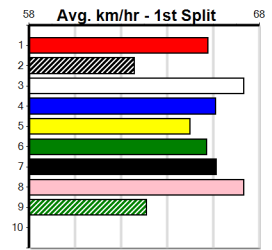

HANDBALL COMPETITION TONIGHT

Distance: 595m, Race Type: Grade 5, Total Prizemoney: $10,095
1st: $6,800, 2nd: $2,095, 3rd: $1,050, 4th: $150

DENISON FRISBY (1) is as consistent as they come and he is drawn to be prominent throughout. WEST STAR (8) was a little unlucky at The Meadows last time and he should get a nice cart across tonight. LANFRANCO (4) just needs luck early on

Watchdog Tips: 1 8 4 2 Bet: Win 1

1 DENISON FRISBY [5] Honest type, drawn to lead, hard to reel in $2.80
Owner(s): BAG OF LOLLYS (SYN), L Cockerell, I Cockerell, M Dopper
Trainer: Ian Cockerell (Buckley)

2 INTREPID BALE (NSW)[5] Great effort here last week, may be value $9.00
Owner(s): B Wheeler
Trainer: Samantha Grenfell (Anakie)

3 OSANNA BALE (NSW)[5] Every chance last time, may get too far back early $12.00
Owner(s): B Wheeler
Trainer: Daniel Gibbons (Avalon)

4 LANFRANCO [5] Huge talent but relies on luck, threat if steps $4.20
Owner(s): M Sheahan
Trainer: Brooke Ennis (Avalon)

5 ASTON MICHIGAN [5] Lack of early speed is a worry, prefer others $10.00
Owner(s): R Borda
Trainer: Bruno Panetta (Melton West)