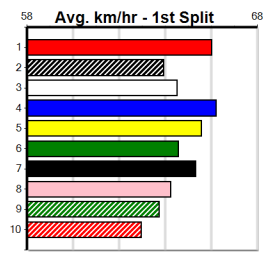

SPORTSBET NOBODY DOES IT EASIER

Distance: 515m, Race Type: Grade 5, Total Prizemoney: $8,785
1st: $5,900, 2nd: $1,820, 3rd: $915, 4th: $150

ICE ICE BABY (8) is one of the more reliable beginners and she can break up the field through the bend. ZIPPING OSTI (7) showed some improvement last time and he has been placed in two of three here. YASH BALE (6) is more than capable

Watchdog Tips: 8 7 6 9 Bet: Box Quinella 6,7,8 ($10 for 333.33%)

ASTRONOMICA [5] Placed in seven of 14 here, place hope again $7.50
BK Dog Jun-21 Sire: ASTON DEE BEE Dam: MISS MORRISSET Trainer: Garry Johnson (Chum Creek)
Winning Distances: < 300m (0) 300 - 399m (3) 400 - 499m (6) 500 - 599m (0) 600 - 699m (0) > 700m (0)
Winning Weights: 33.3(1) 33.5(2) 33.7(1) 34.1(2) 34.2(1) 34.4(1) 35.0(1)
7th (6) 33.7 400 WGL R3 09-Aug-24 23.24 22.22 3.25L LA LINA (23.02) S/78 . . . 8.69 $2.80 5NP
8th (6) 33.8 350 HVL R8 18-Aug-24 19.62 19.07 6.50L BERNIE BURROW (19.17) M/8 . . . 6.70 $64.40 X34
4th (5) 33.7 460 WGL R6 22-Aug-24 26.16 25.96 2.00L BUSTER'S DREAM (26.03) M/233 . . . 6.58 $3.20 5
1st (7) 34.2 350 HVL R7 26-Aug-24 19.47 19.33 1.00L AUSSIE SAVANNAH (19.53) M/3 . . . SW . . . 6.68 $1.10 T3-5
1st (1) 34.4 460 WGL R7 30-Aug-24 26.03 25.80 1.25L FLYING PIE (26.12) M/321 . . . W . . . 6.58 $8.60 5
4th (8) 34.1 350 HVL R11 04-Sep-24 19.42 19.17 2.25L NEW WAVE WHITE (19.26) M/6 . . . . . 6.67 $23.90 5
6th (8) 34.2 460 WGL R8 10-Sep-24 26.42 26.03 4.25L PRETTY CAPRI (26.14) M/745 . . . . . 6.72 $13.10 X45
2nd (3) 33.9 515 SAN R12 19-Sep-24 30.14 29.57 4.50L GAPING MARGIN (29.82) M/4342 . . . . . 5.26 $17.50 5
Last 3 wins NOT included above
1st (3) 34.1 350 HVL R5 26-Aug-23 19.52 18.90 1.00L BLACK REDEEMER (19.59) . . . SW . . . $9.70 5
1st (8) 35.0 450 SHP R8 22-Feb-24 25.63 25.54 2.75L HELLBOY (25.81) M/521 . . . . . 6.84 $2.60 T3-5
1st (6) 34.1 390 SHP R12 14-Mar-24 22.14 22.13 7.00L MARKET BLUE (22.60) S/21 . . . . . 8.53 $2.80 5

KEISHA [5] Will push up the track, likely to find bother $4.60
BK Bitch Dec-21 Sire: WHISKEY RIOT Dam: ALCYONE Trainer: Natalie Presutto (Devon Meadows)
Winning Distances: < 300m (0) 300 - 399m (4) 400 - 499m (5) 500 - 599m (0) 600 - 699m (0) > 700m (0)
Winning Weights: 27.8(1) 28.2(1) 28.3(1) 28.4(2) 28.6(2) 28.9(1) 29.0(1)
7th (1) 28.2 410 HOR R11 18-Jun-24 24.03 23.08 8.00L DANE MULLANE (23.48) S/88 . . . . . 10.66 $5.00 5H
3rd (6) 28.4 410 HOR R9 25-Jun-24 23.82 23.07 2.50L ANNA YOU PEST (23.66) S/33 . . . . . 10.62 $9.60 5
4th (6) 28.0 410 HOR R9 02-Jul-24 23.59 23.04 7.50L NEVER ANY DOUBT (23.07) M/55 . . . . W . . . 10.79 $10.20 5
5th (2) 27.8 425 BEN R6 19-Jul-24 24.88 23.78 16.00L MOCK FISH (23.78) M/666 . . . . . 6.85 $31.30 X45
6th (2) 28.0 300 HVL R10 25-Aug-24 16.82 16.50 4.75L BORACAY STORM (16.50) S/7 . . . . . 4.12 $11.00 5H
1st (8) 27.8 435 SLE R6 11-Sep-24 24.52 24.22 2.75L PAW CHEYENNE (24.70) M/411 . . . . . 5.32 $1.40 5
3rd (6) 28.0 410 HOR R12 15-Sep-24 23.82 23.03 6.50L FABIO GIBLET (23.40) S/43 . . . . . 10.38 $3.30 5
2nd (1) 28.0 460 GEL R7 20-Sep-24 26.14 25.75 6.00L AEROPLANE MODE (25.75) Q/222 . . . . . 6.79 $8.10 5
Last 3 wins NOT included above
1st (2) 28.4 450 SHP R8 09-Oct-23 25.26 25.26 8.00L GREYSYND SHOCK (25.81) Q/111 . . . SW . . . 6.56 $2.10 X45
1st (8) 28.6 425 BEN R9 10-Nov-23 23.59 23.55 3.00L DRILL SERGEANT (23.79) M/111 . . . . W . . . 6.57 $2.00 5
1st (8) 28.3 390 SHP R10 15-Jan-24 22.02 22.02 3.5L LAMONICA (22.26) S/31 . . . . . 8.52 $1.90 5