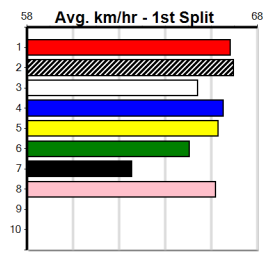

Distance: 515m, Race Type: Grade 4, Total Prizemoney: $9,055
1st: $6,100, 2nd: $1,870, 3rd: $935, 4th: $150

SILKY SAUCE (4) led up the FFA here last week and he should get a cheaper lead this time around.
DUNDEE REBEL (1) loves this circuit and he will get plenty of cover from the two early on. PEPPER RUSH (2) can hit the ground running.

Watchdog Tips: 4 1 2 5 Bet: Box Quinella 1,2,4 ($10 for 333.33%)

Race card for DUNDEE REBEL [4]. Class act, gets the gun run, main danger. $8.50. Includes owner, sire, dam, winning distances, weights, and a box history table.

Race card for PEPPER RUSH [4]. Can come out running, threat if holds the lead. $6.00. Includes owner, sire, dam, winning distances, weights, and a box history table.

Race card for WERRIS BALE (NSW)[4]. Racing well but the pace in 4,5 and 6 is a worry. $9.00. Includes owner, sire, dam, winning distances, weights, and a box history table.

Race card for SILKY SAUCE [4]. Far from disgraced here last week, go close. $3.40. Includes owner, sire, dam, winning distances, weights, and a box history table.

Race card for ASTON FIGARO [4]. Good muster, gets a cart across, keep safe. $4.20. Includes owner, sire, dam, winning distances, weights, and a box history table.