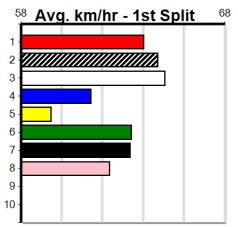

MATKO HIRE

Distance: 450m, Race Type: Mixed 6/7, Total Prizemoney: $2,925
1st: $1,950, 2nd: $600, 3rd: $300, 4th: $75

7
8:05PM
(VIC time)

SIZZLE JACK (3) was never headed in his top 25.41 debut win at Ballarat and a similar run tonight see him score again. PANAMA RHODE (2) has turned in big performances in her past two and she just needs luck early on. MORE WINE PLEASE (1) has claims

Watchdog Tips: **3** **2** **1** **8** **Bet:** **Win 3**