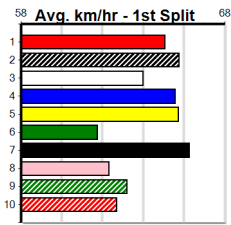

# SPORTSBET FINAL

Distance: 450m, Race Type: Maiden Final, Total Prizemoney: \$2,925  
1st: \$1,950, 2nd: \$600, 3rd: \$300, 4th: \$75