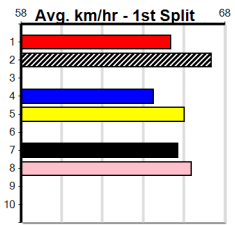

BROAD TREE CARE DAMSELS DASH

4

6:56PM

(VIC time)

Distance: 450m, Race Type: Grade 5, Total Prizemoney: $2,925
1st: $1,950, 2nd: $600, 3rd: $300, 4th: $75

PAW LAUREN (7) has won three on the spin in dazzling fashion and she will prove hard to reel in again. ASTON ZINGARA (2) has been placed in four of five here and she will pressure the seven throughout. MEATBALL MOLLY (1) won't be far away

Watchdog Tips:

7

2

1

8

Bet:

Win 7

Form Box Weight Dist Track Date Time BON Margin 1st/2nd (Time) PIR Checked Comment W/R Split 1 S/P Grade

1 MEATBALL MOLLY [5] *No luck of late, has the talent, can threaten*
BK B Aug-21 ORSON ALLEN SPYFECTION $9.00

5th (8)	28.1	525	MEA	R10	17-Aug-24	30.26	29.80	2.25	LKINGSLEY BALE (30.12)	M/3344	. . .	5.09	$14.20	5
6th (3)	28.2	525	MEA	R11	07-Sep-24	30.52	29.55	8.00	LNASHVILLE BALE (29.99)	M/5666	. . .	5.30	$5.20	5
5th (3)	28.6	525	MEA	R11	14-Sep-24	30.91	29.70	10.00	LPAW OSWALD (30.24)	M/3335	. . .	5.21	$11.30	5
7th (8)	28.8	525	MEA	R11	21-Sep-24	30.68	29.88	9.50	LHONEY ZEN (30.03)	M/6788	. . .	5.18	$6.90	5

Owner(s): DK Greyhounds (SYN), K Collins, D Ito

Winning Boxes

1	2	3	4	5	6	7	8
2		1	2	3		2	
Prize	$86,133.13						
Best	FSH						
Starts	70-10-10-6						
Trk/Dst	0-0-0-0						
APM	$11485						

2 ASTON ZINGARA [5] *Good early burn, getting stronger, main danger*
BK B Mar-22 BARCIA BALE GYPSIES LUCK $2.80

2nd (2)	26.8	390	WBL	R10	15-Aug-24	22.02	21.75	4.00	LLEO BALE (21.75)	M/22	. . .	8.54	$3.40	FFA
2nd (8)	26.5	450	WBL	R6	22-Aug-24	25.40	24.98	1.75	LCHIEAP RED WINE (25.29)	Q/111	. . .	6.55	$4.10	5H
3rd (1)	26.8	450	WBL	R8	29-Aug-24	25.31	25.19	2.00	LCHIEAP RED WINE (25.19)	Q/111	. . .	6.57	$5.30	5F
5th (3)	27.0	390	WBL	R7	19-Sep-24	22.60	22.11	7.00	LLEKTRA TONY (22.11)	M/88	. . .	9.18	$3.80	X34

Owner(s): R Borda

Winning Boxes

1	2	3	4	5	6	7	8
2			1	1		2	
Prize	$15,610.00						
Best	25.31						
Starts	18-6-4-3						
Trk/Dst	5-0-1-3						
APM	$10096						

3 *** VACANT BOX ***
Trainer:
Owner(s):

4 TINKER CRYSTAL [5] *Resuming, may need the run, prefer others*
BK B Jan-21 ASTON KIMETTO SLEW LEFT $16.00

5th (8)	28.1	515	SAN	R12	25-Jul-24	30.00	29.23	6.50	LCANYA LIBBY (29.58)	M/7665	. . .	5.22	$45.20	5
7th (5)	28.5	450	WBL	R7	01-Aug-24	25.96	25.35	6.00	LMYSTIC BRAE (25.56)	M/567	. . .	6.70	$23.80	5
3rd (1)	28.5	410	HOR	R7	06-Aug-24	23.60	23.13	3.75	LSHOW THE MAGIC (23.35)	M/54	. . .	10.58	$5.20	X45
6th (5)	28.7	390	SHP	R12	12-Aug-24	22.78	22.05	6.00	LGINNABAR ICON (22.36)	M/76	. . .	8.81	$27.90	5

Owner(s): Burns Racing (SYN), C Burns, J Burns

Winning Boxes

1	2	3	4	5	6	7	8
3	4	1				2	
Prize	$36,252.50						
Best	25.72						
Starts	86-10-5-15						
Trk/Dst	3-0-0-1						
APM	$6621