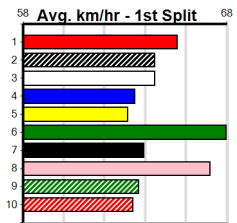

Distance: 450m, Race Type: Grade 5, Total Prizemoney: $2,925
1st: $1,950, 2nd: $600, 3rd: $300, 4th: $75

8
8:29PM
(VIC time)

HUMIDITY (6) is a huge talent when on song and he should be primed to fire first up from a spell.
MR. KIA ORA (1) has been placed in both runs here and he is drawn to be prominent throughout.
MEMPHIS RAINS (3) can come out running.

Watchdog Tips: 6 1 3 5 Bet: Trifecta 6/1,3,5/1,3,5,7 ($10 - 111.11%)

Main race results table with columns for Form, Box, Weight, Dist, Track, Date, Time, BON, Margin, 1st/2nd (Time), PIR, Checked, Comment, W/R, Split 1, S/P, Grade. Includes race details for MR. KIA ORA, INTEX BALE, MEMPHIS RAINS, DIVA DAVINA, BAKIS BALE, HUMIDITY, THUNDERBOLT ROSS, RUBY RHODE, ANNA RHODE, and STRIKE A NIGHT.