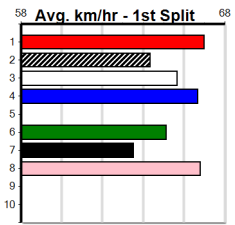

WARRNAMBOOL FENCING SPECIALISTS

Distance: 390m, Race Type: Mixed 4/5, Total Prizemoney: $3,360
1st: $2,250, 2nd: $690, 3rd: $345, 4th: $75

6

7:45PM

(VIC time)

MYOLA THUNDER (3) is racing with confidence at present and he should sit on the shoulder of the red early and prove too strong late. CHESTER DEEDS (2) is better than his past two runs and he will get a nice sit early on. FRONT COVER (1) has claims

Watchdog Tips: **3** **2** **1** **7** **Bet:** **Win 3**