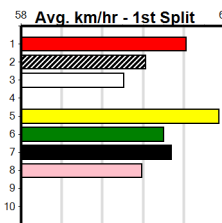

WOOD MOTORCYCLE & MOWER

Distance: 390m, Race Type: Grade 7, Total Prizemoney: $2,925
1st: $1,950, 2nd: $600, 3rd: $300, 4th: $75

10

9:15PM

(VIC time)

PAW QUARK (8) was narrowly beaten here last week and a clean getaway can see him go one better. TINKER LEE (7) has been placed in both runs here and he will be in the firing line throughout. WALTZING BUSTER (5) shows promise

Watchdog Tips:

8

7

5

1

Bet:

Win 8