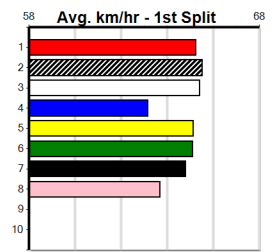

(VIC time)

WARRNAMBOOL RACE 13

Distance: 390m, Race Type: Grade 5, Total Prizemoney: $2,925
1st: $1,950, 2nd: $600, 3rd: $300, 4th: $75

TINKER CONALL (8) does his best work from wide draws and he can light them up through the bend. ASTON MAI TAI (5) has a good record here to date and she should race well fresh. HENRY BALE (7) will be finishing on strongly.

Watchdog Tips: **8** **5** **7** **2** **Bet:** **Win 8**

1 MYOLA SUNRISE [5] Needs to lead, will push wide, trouble ahead $10.00
BK Bitch Feb-19 Sire: BLACK BEAR LEE Dam: LIEU KNEE ANNIE Trainer: Annette Kampman (Purdeet)
Winning Distances: < 300m (0) 300 - 399m (9) 400 - 499m (6) 500 - 599m (0) 600 - 699m (0) > 700m (0)
Winning Weights: 25.8(1) 26.0(3) 26.1(1) 26.2(1) 26.4(2) 26.5(2) 26.9(2) 27.0(1) 27.2(1) 27.6(1)
6th (5) 26.4 400 MTG R12 27-Jun-24 23.91 23.08 6.00L CADILLAC LANDAU (23.48) 11.30 $9.50 RW
3rd (8) 26.2 390 WBL R11 01-Jul-24 22.87 22.34 1.25L NANDO COMMANDO (22.80) M/22 . . . 8.80 $22.90 5
3rd (6) 25.5 390 WBL R12 15-Jul-24 23.49 22.62 8.50L INDY DELTA (22.91) Q/12 . . . W 8.86 $4.10 5
2nd (7) 26.1 390 WBL R11 22-Jul-24 22.65 22.22 1.00L SLINGSHOT BRUNO (22.59) Q/11 . . . W 8.76 $34.20 5
4th (5) 26.2 390 WBL R11 29-Jul-24 22.89 22.35 5.00L GAS MAN (22.55) M/11 . . . SW 8.76 $8.00 5
3rd (5) 26.6 390 WBL R7 20-Aug-24 22.93 22.30 4.00L SAINT TAY (22.65) M/32 . . . . 8.82 $31.90 5
4th (6) 26.2 390 WBL R12 05-Sep-24 22.89 22.00 6.50L LOYALTY CARD (22.45) M/22 . . . W 8.68 $16.60 5
5th (1) 26.1 390 BAL R14 11-Sep-24 23.20 22.05 13.00L IMANI (22.34) M/44 . . . . 8.73 $48.40 5
Last 3 wins NOT included above
1st (1) 26.4 400 MTG R12 13-Nov-22 23.16 23.15 1.25L LUBBOCK LAD (23.25) 10.94 $3.60 5
1st (8) 27.6 390 WBL R10 10-Jul-23 22.44 22.31 3.25L MISS COSMIC LEE (22.67) M/21 . . . . 8.82 $6.70 5
1st (8) 27.0 390 WBL R11 02-Oct-23 22.32 21.96 0.50L NIMBLE FANTASY (22.34) M/31 . . . . 8.66 $22.50 5

2 TINKER GOOSE [5] In form, good muster, threat if clears the red $7.50
RF Dog Jan-21 Sire: ORSON ALLEN Dam: GAWKER BALE Trainer: Craig Burns (Balliang)
Winning Distances: < 300m (0) 300 - 399m (3) 400 - 499m (1) 500 - 599m (0) 600 - 699m (0) > 700m (0)
Winning Weights: 30.9(1) 31.5(1) 31.8(1) 31.9(1)
8th (8) 31.2 400 GEL R12 26-Apr-24 23.23 22.29 8.50L MYSTIC BRAE (22.64) M/58 . . . . 8.64 $10.60 5
8th (2) 30.9 390 WBL R4 01-May-24 22.83 21.87 10.00L ERUDITE BALE (22.15) M/88 . . . . 8.91 $12.00 SF
3rd (7) 31.0 390 WBL R10 06-May-24 22.48 22.36 2.00L GALLON OF YAP (22.36) S/33 . . . . 8.82 $3.70 5
7th (4) 30.9 390 WBL R12 09-May-24 22.63 21.77 7.50L TINKER MAV (22.12) M/88 . . . . 8.89 $17.10 5
6th (2) 30.9 400 GEL R7 14-May-24 23.58 22.84 9.50L HOSEY SIDEKICK (22.94) M/36 . . . VO 8.60 $3.60 5
8th (3) 30.6 400 GEL R11 21-May-24 23.61 22.48 14.00L SUPER SIZE FRIES (22.67) M/78 . . . SW 8.85 $6.20 5
1st (7) 31.5 390 BAL R14 16-Sep-24 22.41 22.20 1.5L YEAH SWEETIE (22.51) M/11 . . . . 8.28 $2.20 T3-5
2nd (5) 31.1 400 GEL R12 20-Sep-24 22.83 22.35 0.50L AUSSIE SUPREME (22.79) M/11 . . . . 8.43 $45.50 5
Last 3 wins NOT included above
1st (7) 31.9 400 GEL R2 29-Sep-23 23.09 22.36 1.75L MORAIN GEMMA (23.21) M/22 . . . . 8.58 $5.60 M
1st (2) 31.8 390 BAL R10 23-Oct-23 22.12 22.12 7.00L WHIRLWIND FIRE (22.61) M/11 . . . SW 8.42 $1.80 T3-RW
1st (1) 30.9 390 WBL R3 22-Apr-24 22.25 22.06 3.00L LEKTRA TONY (22.46) M/11 . . . . 8.59 $5.30 SH