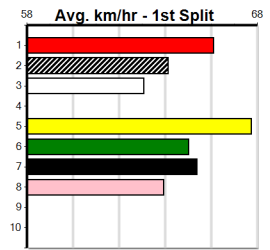

WOOD MOTORCYCLE & MOWER

Distance: 390m, Race Type: Grade 7, Total Prizemoney: $2,925
1st: $1,950, 2nd: $600, 3rd: $300, 4th: $75

PAW QUARK (8) was narrowly beaten here last week and a clean getaway can see him go one better. TINKER LEE (7) has been placed in both runs here and he will be in the firing line throughout. WALTZING BUSTER (5) shows promise

Watchdog Tips: **8** **7** **5** **1** **Bet:** **Win 8**

1

ASTON DOLLAR [7] **$3.60**

Strong NSW form, no luck in Vic debut, respect

BK Dog Jun-22 Sire: COLLISION Dam: ASTON RHONE

Owner(s): R Borda

Trainer: Ashlee Terry (Lara) ENG GEL 2024-09-27

Winning Distances: < 300m (0) 300 - 399m (0) 400 - 499m (1) 500 - 599m (0) 600 - 699m (0) > 700m (0)

Winning Weights: 33.5(1)

5th (4)	34.4	400	BUL	R2	26-Mar-24	23.09	22.13	11.00	FERNANDO VELLA (22.33)	4785	4785	6.74	$2.25 M
1st (3)	33.5	400	MAT	R2	29-Apr-24	22.39	22.39	4.75L	JUST SAVAGE (22.73)	111	111	5.28	$1.35 M
4th (7)	33.4	400	GEL	R9	20-Sep-24	23.16	22.35	6.50L	CHEMICAL EROSION (22.73)	M/44	.	8.76	$2.40 X67H

Last 3 wins NOT included above

Bx	1st	2nd	3rd	4th	5th	6th	7th	8th
1								
2								
3	1							
4					1			
5								
6								
7				1				
8								

Prize		$1275.00
Best		FSH
Starts		3-1-0-0
Trk/Dts		0-0-0-0
APM		555

2

PAW WHITLEY (NSW)[7] **$12.00**

Never headed on debut, harder tonight, place

DKBD Bitch Jan-23 Sire: BERNARDO Dam: FAITHY BALE

Owner(s): B Wheeler

Trainer: Correy Grenfell (Anakie)

Winning Distances: < 300m (0) 300 - 399m (0) 400 - 499m (1) 500 - 599m (0) 600 - 699m (0) > 700m (0)

Winning Weights: 24.5(1)

1st (7)	24.5	400	GEL	R2	13-Sep-24	23.05	22.65	2.50L	FLEETWOOD ODIN (23.22)	M/11	.	.	8.56	$6.40 M
6th (6)	25.2	400	GEL	R9	20-Sep-24	23.32	22.35	8.50L	CHEMICAL EROSION (22.73)	M/66	.	.	8.90	$33.40 X67H

Last 3 wins NOT included above

Bx	1st	2nd	3rd	4th	5th	6th	7th	8th
1								
2								
3								
4								
5								
6						1		
7	1							
8								

Prize		$1680.00
Best		FSH
Starts		2-1-0-0
Trk/Dts		0-0-0-0
APM		1680

3

SPRING ALECIA (SA)[7] **$16.00**

Better for the run when resuming, place value

F Bitch Oct-21 Sire: ASTON DEE BEE Dam: SPRING BLOOM

Owner(s): G Black

Trainer: Leslie Johnson (Dennington)

Winning Distances: < 300m (0) 300 - 399m (1) 400 - 499m (0) 500 - 599m (0) 600 - 699m (0) > 700m (0)

Winning Weights: 29.1(1)

5th (8)	30.4	350	GBN	R12	01-Sep-23	20.31	19.63	6.00L	GREAT FLASH (19.90)	5	5	.	$5.50 5
2nd (6)	30.4	350<td>GBN<td>R6<td>08-Sep-23<td>20.38<td>20.03</td><td>5.00L</td><td>TOWERING CHIEF (20.03)</td><td>2</td><td>2</td><td>.</td><td>$4.80 5H</td></td></td></td></td>											
F (3)	30.3	350<td>GBN<td>R8<td>15-Sep-23<td>0.00</td><td>19.62</td><td>.</td><td>KAIZEN SHADOW (19.82)</td><td>.</td><td>.</td><td>.</td><td>$8.00 5F</td></td></td></td>											
3rd (5)	31.2	350<td>GBN<td>R9<td>06-Oct-23<td>20.13</td><td>19.70</td><td>1.75L</td><td>COOK MODEL (20.00)</td><td>3</td><td>3</td><td>.</td><td>$3.50 5</td></td></td></td>											
8th (8)	30.8	390<td>BAL<td>R3<td>07-Dec-23<td>23.20</td><td>21.74</td><td>16.00</td><td>ART THE CLOWN (22.13)</td><td>S/68</td><td>.</td><td>V5</td><td>$8.80 X67</td></td></td></td>											
ST (-)	30.1	400<td>GEL</td><td>.</td><td>09-Jan-24</td><td>22.83</td><td>.</td><td>0.01L</td><td>Trial Not Cleared</td><td>M</td><td>.</td><td>1of1</td><td>ST</td>											
ST (-)	29.9	390<td>WBL</td><td>.</td><td>22-Aug-24</td><td>22.51</td><td>.</td><td>0.01L</td><td>Trial Cleared</td><td>M</td><td>.</td><td>1of1</td><td>ST</td>											
4th (2)	30.6	390<td>WBL<td>R10<td>12-Sep-24</td><td>22.76</td><td>21.89</td><td>9.00L</td><td>MAKE THE CUT (22.15)</td><td>S/44</td><td>.</td><td>.</td><td>$11.30 X67</td></td></td>											

Last 3 wins NOT included above

1st (4)	29.1	342	APK	R2	26-Jun-23	20.00	19.28	0.75L	SLIMY TROUT (20.06)	431	431	SAMP	4.65	$6.50 M
.	.	.	.	.	.	.	.	.	.	.	.	.	.	.

Bx	1st	2nd	3rd	4th	5th	6th	7th	8th
1								
2				1				
3								
4	1							
5				1				
6			1					
7								
8		1			1			1

Prize		$2120.00
Best		22.76(2)-12/9/24
Starts		8-1-2-1
Trk/Dts		1-0-0-0
APM		179