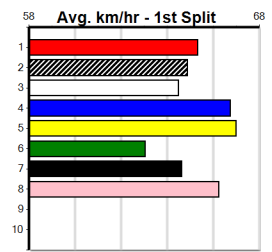

FIND US ON FACEBOOK

Distance: 390m, Race Type: Grade 5, Total Prizemoney: $2,925
1st: $1,950, 2nd: $600, 3rd: $300, 4th: $75

CORTEZ BALE (1) has a good record here and he is drawn to make every post a winner. ROSCOE BALE (3) has been placed in both runs here and he just needs a little room early on. LEGGETT BALE (6) may be the value runner.

Watchdog Tips: 1 3 6 8 Bet: Box Quinella 1,3,6 ($10 for 333.33%)

Form Box Wgt Dist Track Date Time BON Margin 1st/2nd (Time) PIR Checked Comment W/R Split 1 S/P Grade
CORTEZ BALE (NSW)[5] Solid record here, drawn to lead, hard to reel in $3.50
Owner(s): A Gurry
Winning Distances: < 300m (0) 300 - 399m (4) 400 - 499m (4) 500 - 599m (0) 600 - 699m (0) > 700m (0)
Winning Weights: 32.2(1) 32.3(1) 32.5(1) 32.8(1) 32.9(1) 33.8(1) 34.0(1) 34.2(1)
1st (1) 33.8 300 HVL R9 19-Jul-24 16.88 16.74 0.25L CHOP (16.89) M/6 . . . . 4.03 $5.50 5
2nd (4) 33.9 390 WBL R9 25-Jul-24 22.46 22.11 5.50L DONITA BALE (22.11) M/32 . . . . 8.90 $11.80 5
6th (4) 33.8 435 SLE R7 04-Aug-24 24.94 24.36 7.50L FIGHT THE FIGHT (24.43) S/555 . . . . 5.39 $28.00 5
3rd (3) 33.7 390 WBL R11 22-Aug-24 22.18 21.96 3.25L ASTON SHEERAN (21.96) M/22 . . . . 8.59 $6.50 5
7th (3) 33.7 410 HOR R6 27-Aug-24 23.72 23.09 9.00L LIGHTNING JEDDA (23.09) M/55 . . . . 10.52 $11.40 X45
2nd (2) 34.1 390 WBL R5 05-Sep-24 22.24 22.00 2.00L NATALIE BALE (22.11) Q/11 . . . . 8.57 $2.30 5
2nd (7) 34.6 390 WBL R4 12-Sep-24 22.61 21.89 2.50L SEATES TWO (22.45) M/42 . . . . 8.73 $3.20 5
5th (2) 34.4 410 HOR R7 17-Sep-24 23.72 23.11 6.50L SYDNEY SHOW (23.27) M/34 . . . . 10.67 $14.70 FFA
Last 3 wins NOT included above
1st (2) 32.5 410 HOR R9 07-May-24 23.38 23.12 0.50L SPRING BLESSING (23.41) Q/11 . . . . 10.28 $9.70 5
1st (7) 32.8 390 SHP R3 13-May-24 22.29 21.99 2.00L SPICY PIPER (22.42) M/11 . . . . 8.40 $7.70 5
1st (1) 32.9 395 TRA R7 31-May-24 22.46 22.06 4.75L MAJOR MIKE (22.78) M/111 . . . . 3.79 $3.70 X45
Trainer: Andrea Gurry (Nhill)

FERGUS BALE (NSW)[5] In form but can be hit or miss early, place best $8.00
Owner(s): L Harris
Winning Distances: < 300m (0) 300 - 399m (2) 400 - 499m (7) 500 - 599m (0) 600 - 699m (0) > 700m (0)
Winning Weights: 33.9(1) 34.2(1) 34.6(1) 34.9(1) 35.8(1) 36.0(2) 36.1(1) 36.5(1)
4th (5) 35.9 410 HOR R11 17-Aug-24 23.75 23.09 3.75L MAGNET MOVER (23.50) M/44 . . . . 10.44 $8.80 T3-5
6th (2) 36.1 400 GEL R4 23-Aug-24 23.56 22.56 10.00L PAW NICHOLLS (22.87) M/68 . . . . 8.78 $7.70 5
1st (4) 36.5 425 BEN R4 28-Aug-24 24.36 24.19 0.25L PEACHES (24.37) M/422 . . . . 6.81 $3.40 T3-5
4th (8) 36.3 400 GEL R11 31-Aug-24 22.82 22.30 3.25L WHERE'S WALTER (22.61) S/45 . . . . SW . 8.74 $29.10 X45
5th (7) 36.9 400 GEL R12 06-Sep-24 23.08 22.68 4.75L GAYLE BALE (22.76) M/65 . . . . 8.56 $47.00 X45
1st (7) 36.1 400 GEL R3 10-Sep-24 22.72 22.54 0.25L SPICY PIPER (22.73) S/43 . . . . 8.55 $2.70 5
1st (8) 35.8 390 SHP R5 14-Sep-24 22.30 22.12 1.00L LEKTRA FRED (22.37) M/22 . . . . 8.57 $4.30 5
4th (3) 35.8 425 BEN R10 20-Sep-24 24.55 24.04 4.75L HARTNEY (24.22) M/444 . . . . 6.68 $6.70 5
Last 3 wins NOT included above
1st (2) 34.9 435 SLE R12 07-Apr-24 24.73 24.50 0.05L DR. HAROLD (24.73) M/211 . . . . 5.23 $35.80 5
1st (7) 36.0 400 WGL R11 09-Jul-24 23.18 22.52 4.00L ACANT TEST (23.45) M/21 . . . . 8.52 $11.60 5
1st (6) 36.0 390 BAL R12 24-Jul-24 22.18 22.18 0.50L ELANGA (22.21) M/32 . . . . 8.59 $15.40 5
Trainer: Luke Harris (Devon Meadows)