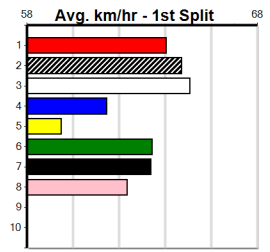

MATKO HIRE

Distance: 450m, Race Type: Mixed 6/7, Total Prizemoney: $2,925
1st: $1,950, 2nd: $600, 3rd: $300, 4th: $75

SIZZLE JACK (3) was never headed in his top 25.41 debut win at Ballarat and a similar run tonight see him score again. PANAMA RHODE (2) has turned in big performances in her past two and she just needs luck early on. MORE WINE PLEASE (1) has claims

Watchdog Tips: 3 2 1 8 Bet: Win 3

Form Box Wgt Dist Track Date Time BON Margin 1st/2nd (Time) PIR Checked Comment W/R Split 1 S/P Grade
MORE WINE PLEASE [7] No luck in her past three, can atone, threat $9.00
BK Bitch Nov-22 Sire: FERAL FRANKY Dam: JUNK FOOD JUNKIE
Owner(s): A Lie
Winning Distances: < 300m (0) 300 - 399m (1) 400 - 499m (0) 500 - 599m (0) 600 - 699m (0) > 700m (0)
Winning Weights: 28.1(1)
5th (4) 28.0 525 MEP R2 17-Jul-24 31.35 29.78 11.00 COME ON MANGO (30.59) M/1344 . . . . 5.20 $7.10 MH
2nd (2) 28.1 525 MEP R1 24-Jul-24 31.02 30.11 6.00L KNURLING (30.62) Q/1112 . . . . 5.13 $4.30 M
3rd (8) 28.3 525 MEP R2 31-Jul-24 30.79 29.92 7.50L MEPUNGA ROCKY (30.29) M/2222 . . . . 5.18 $6.30 M
7th (3) 28.4 400 GEL R3 09-Aug-24 23.58 22.43 12.00 PAW LEON (22.74) Q/56 . . . . 8.75 $2.20 MH
1st (2) 28.1 390 WBL R2 15-Aug-24 22.28 21.75 5.00L DINOSAUR (22.63) M/31 . . . . 8.65 $1.70 M
8th (8) 28.1 400 GEL R9 23-Aug-24 24.14 22.56 23.00 XISAN BALE (22.59) M/78 . . . . 8.85 $5.40 X67
6th (1) 28.2 390 BAL R3 06-Sep-24 23.45 22.42 12.00 ONE HAND CLAP (22.67) Q/77 . . . . 8.94 $2.90 7
6th (3) 28.0 390 WBL R9 12-Sep-24 22.84 21.89 6.00L JUST BELIEVE (22.43) M/66 . . . . 9.12 $7.60 7
Last 3 wins NOT included above
Trainer: Jason Sharp (Lara)

PANAMA RHODE [6] Big efforts in her past two, main danger $3.60
BK Bitch Dec-22 Sire: SUPERIOR PANAMA Dam: STELLA RHODE
Owner(s): N Mccullagh
Winning Distances: < 300m (0) 300 - 399m (2) 400 - 499m (0) 500 - 599m (0) 600 - 699m (0) > 700m (0)
Winning Weights: 31.4(1) 31.5(1)
3rd (2) 31.4 390 WBL R2 05-Sep-24 22.84 22.00 8.50L GO ME GO (22.27) M/44 . . . . 8.99 $6.80 M
1st (3) 31.5 390 WBL R1 12-Sep-24 22.31 21.89 0.75L ASTON CIARRA (22.35) Q/43 . . . . 8.89 $6.20 M
1st (8) 31.4 390 WBL R10 19-Sep-24 22.30 22.11 0.25L PAW QUARK (22.31) M/54 . . . . 8.86 $3.30 X67
Last 3 wins NOT included above
Trainer: Norman Mccullagh (Warrnambool)

SIZZLE JACK [7] Brilliant on debut, can cross and lead, yes $2.20
BK Dog Nov-22 Sire: BEAST UNLEASHED Dam: ENTWINED
Owner(s): THE GIRLS (SYN), A Manolitsis, H Manolitsis, D Falzon
Winning Distances: < 300m (0) 300 - 399m (0) 400 - 499m (1) 500 - 599m (0) 600 - 699m (0) > 700m (0)
Winning Weights: 33.4(1)
1st (4) 33.4 450 BAL R2 14-Aug-24 25.41 25.35 4.00L PAW MANTRA (25.67) M/111 . . . SW . 6.62 $4.50 M
2nd (6) 33.3 525 MEP R9 04-Sep-24 30.45 30.09 0.25L WARREGO STORM (30.43) M/1111 . . . . 5.07 $3.80 X67H
8th (3) 33.3 525 MEA R3 14-Sep-24 31.77 29.70 23.00 BEGGIN' (30.21) M/8888 . . . VO . 5.37 $3.30 X67F
Last 3 wins NOT included above
Trainer: Daryl Brennan (Napoleons)