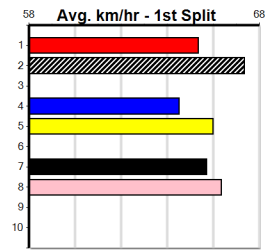

BROAD TREE CARE DAMSELS DASH

Distance: 450m, Race Type: Grade 5, Total Prizemoney: $2,925
1st: $1,950, 2nd: $600, 3rd: $300, 4th: $75

PAW LAUREN (7) has won three on the spin in dazzling fashion and she will prove hard to reel in again. ASTON ZINGARA (2) has been placed in four of five here and she will pressure the seven throughout. MEATBALL MOLLY (1) won't be far away

Watchdog Tips: 7 2 1 8 **Bet:** Win 7

1	MEATBALL MOLLY [5] BK Bitch Aug-21 Owner(s): DK Greyhounds (SYN), K Collins, D Ito Winning Distances: < 300m (0) 300 - 399m (0) 400 - 499m (1) 500 - 599m (9) 600 - 699m (0) > 700m (0) Winning Weights: 27.6(1) 28.0(1) 28.1(1) 28.2(1) 28.3(4) 28.4(1) 28.5(1)	No luck of late, has the talent, can threaten Sire: ORSON ALLEN Dam: SPYFECTION Trainer: Jason Sharp (Lara) $9.00 <table border="1" style="width: 100%; border-collapse: collapse;"> <thead> <tr> <th>Bx</th> <th>1st</th> <th>2nd</th> <th>3rd</th> <th>4th</th> <th>5th</th> <th>6th</th> <th>7th</th> <th>8th</th> </tr> </thead> <tbody> <tr><td>1</td><td>2</td><td>2</td><td></td><td></td><td>1</td><td></td><td></td><td></td></tr> <tr><td>2</td><td></td><td>1</td><td>1</td><td>3</td><td>1</td><td>4</td><td></td><td>1</td></tr> <tr><td>3</td><td>1</td><td></td><td>1</td><td>2</td><td>2</td><td>1</td><td>2</td><td></td></tr> <tr><td>4</td><td>2</td><td>1</td><td>2</td><td>1</td><td></td><td></td><td>1</td><td>1</td></tr> <tr><td>5</td><td>3</td><td>1</td><td>1</td><td>1</td><td></td><td></td><td></td><td>1</td></tr> <tr><td>6</td><td></td><td>2</td><td></td><td>2</td><td>4</td><td>1</td><td>1</td><td>1</td></tr> <tr><td>7</td><td>2</td><td>3</td><td></td><td>2</td><td>1</td><td>2</td><td>2</td><td></td></tr> <tr><td>8</td><td></td><td></td><td>1</td><td>2</td><td>2</td><td></td><td></td><td>2</td></tr> </tbody> </table>	Box History <table border="1" style="width: 100%; border-collapse: collapse;"> <thead> <tr> <th>Bx</th> <th>1st</th> <th>2nd</th> <th>3rd</th> <th>4th</th> <th>5th</th> <th>6th</th> <th>7th</th> <th>8th</th> </tr> </thead> <tbody> <tr><td>1</td><td>2</td><td>2</td><td></td><td></td><td>1</td><td></td><td></td><td></td></tr> <tr><td>2</td><td></td><td>1</td><td>1</td><td>3</td><td>1</td><td>4</td><td></td><td>1</td></tr> <tr><td>3</td><td>1</td><td></td><td>1</td><td>2</td><td>2</td><td>1</td><td>2</td><td></td></tr> <tr><td>4</td><td>2</td><td>1</td><td>2</td><td>1</td><td></td><td></td><td>1</td><td>1</td></tr> <tr><td>5</td><td>3</td><td>1</td><td>1</td><td>1</td><td></td><td></td><td></td><td>1</td></tr> <tr><td>6</td><td></td><td>2</td><td></td><td>2</td><td>4</td><td>1</td><td>1</td><td>1</td></tr> <tr><td>7</td><td>2</td><td>3</td><td></td><td>2</td><td>1</td><td>2</td><td>2</td><td></td></tr> <tr><td>8</td><td></td><td></td><td>1</td><td>2</td><td>2</td><td></td><td></td><td>2</td></tr> </tbody> </table>

2	ASTON ZINGARA [5] BK Bitch Mar-22 Owner(s): R Borda Winning Distances: < 300m (0) 300 - 399m (5) 400 - 499m (1) 500 - 599m (0) 600 - 699m (0) > 700m (0) Winning Weights: 26.7(1) 26.9(1) 27.0(2) 27.1(1) 27.4(1)	Good early burn, getting stronger, main danger Sire: BARCIA BALE Dam: GYPSIES LUCK Trainer: Aimee Drew (Dennington) $2.80 <table border="1" style="width: 100%; border-collapse: collapse;"> <thead> <tr> <th>Bx</th> <th>1st</th> <th>2nd</th> <th>3rd</th> <th>4th</th> <th>5th</th> <th>6th</th> <th>7th</th> <th>8th</th> </tr> </thead> <tbody> <tr><td>1</td><td>2</td><td></td><td>3</td><td></td><td></td><td></td><td></td><td></td></tr> <tr><td>2</td><td></td><td>1</td><td></td><td></td><td>1</td><td></td><td></td><td></td></tr> <tr><td>3</td><td>1</td><td></td><td></td><td></td><td>1</td><td></td><td>1</td><td>1</td></tr> <tr><td>4</td><td>1</td><td></td><td></td><td></td><td></td><td></td><td></td><td></td></tr> <tr><td>5</td><td>1</td><td></td><td></td><td></td><td></td><td></td><td>1</td><td></td></tr> <tr><td>6</td><td></td><td></td><td></td><td></td><td></td><td></td><td></td><td></td></tr> <tr><td>7</td><td>2</td><td>1</td><td></td><td></td><td></td><td></td><td></td><td></td></tr> <tr><td>8</td><td></td><td>1</td><td></td><td></td><td></td><td></td><td></td><td></td></tr> </tbody> </table>	Box History <table border="1" style="width: 100%; border-collapse: collapse;"> <thead> <tr> <th>Bx</th> <th>1st</th> <th>2nd</th> <th>3rd</th> <th>4th</th> <th>5th</th> <th>6th</th> <th>7th</th> <th>8th</th> </tr> </thead> <tbody> <tr><td>1</td><td>2</td><td></td><td>3</td><td></td><td></td><td></td><td></td><td></td></tr> <tr><td>2</td><td></td><td>1</td><td></td><td></td><td>1</td><td></td><td></td><td></td></tr> <tr><td>3</td><td>1</td><td></td><td></td><td></td><td>1</td><td></td><td>1</td><td>1</td></tr> <tr><td>4</td><td>1</td><td></td><td></td><td></td><td></td><td></td><td></td><td></td></tr> <tr><td>5</td><td>1</td><td></td><td></td><td></td><td></td><td></td><td>1</td><td></td></tr> <tr><td>6</td><td></td><td></td><td></td><td></td><td></td><td></td><td></td><td></td></tr> <tr><td>7</td><td>2</td><td>1</td><td></td><td></td><td></td><td></td><td></td><td></td></tr> <tr><td>8</td><td></td><td>1</td><td></td><td></td><td></td><td></td><td></td><td></td></tr> </tbody> </table>

3	*** VACANT BOX *** Owner(s): Winning Distances: < 300m (0) 300 - 399m (0) 400 - 499m (0) 500 - 599m (0) 600 - 699m (0) > 700m (0) Winning Weights:	Sire: Dam: Trainer:	Box History

4	TINKER CRYSTAL [5] BK Bitch Jan-21 Owner(s): Burns Racing (SYN), C Burns, J Burns Winning Distances: < 300m (0) 300 - 399m (1) 400 - 499m (5) 500 - 599m (4) 600 - 699m (0) > 700m (0) Winning Weights: 27.4(1) 27.6(1) 27.8(1) 28.0(1) 28.2(1) 28.3(1) 28.5(2) 28.7(1) 28.8(1)	Resuming, may need the run, prefer others Sire: ASTON KIMETTO Dam: SLEW LEFT Trainer: Jennifer Burns (Balliang) $16.00 <table border="1" style="width: 100%; border-collapse: collapse;"> <thead> <tr> <th>Bx</th> <th>1st</th> <th>2nd</th> <th>3rd</th> <th>4th</th> <th>5th</th> <th>6th</th> <th>7th</th> <th>8th</th> </tr> </thead> <tbody> <tr><td>1</td><td>3</td><td>2</td><td>3</td><td>1</td><td></td><td></td><td>2</td><td>1</td></tr> <tr><td>2</td><td>4</td><td>3</td><td>1</td><td>2</td><td>4</td><td>2</td><td></td><td></td></tr> <tr><td>3</td><td>1</td><td>1</td><td>2</td><td>1</td><td>1</td><td></td><td>2</td><td></td></tr> <tr><td>4</td><td>1</td><td></td><td></td><td>1</td><td></td><td>3</td><td>1</td><td>1</td></tr> <tr><td>5</td><td></td><td></td><td>1</td><td></td><td>2</td><td>2</td><td>2</td><td>1</td></tr> <tr><td>6</td><td>2</td><td></td><td>2</td><td>1</td><td>3</td><td>3</td><td>1</td><td>1</td></tr> <tr><td>7</td><td>1</td><td>2</td><td></td><td>2</td><td>1</td><td>2</td><td>3</td><td>1</td></tr> <tr><td>8</td><td></td><td></td><td>2</td><td>2</td><td>4</td><td>1</td><td>1</td><td>3</td></tr> </tbody> </table>	Box History <table border="1" style="width: 100%; border-collapse: collapse;"> <thead> <tr> <th>Bx</th> <th>1st</th> <th>2nd</th> <th>3rd</th> <th>4th</th> <th>5th</th> <th>6th</th> <th>7th</th> <th>8th</th> </tr> </thead> <tbody> <tr><td>1</td><td>3</td><td>2</td><td>3</td><td>1</td><td></td><td></td><td>2</td><td>1</td></tr> <tr><td>2</td><td>4</td><td>3</td><td>1</td><td>2</td><td>4</td><td>2</td><td></td><td></td></tr> <tr><td>3</td><td>1</td><td>1</td><td>2</td><td>1</td><td>1</td><td></td><td>2</td><td></td></tr> <tr><td>4</td><td>1</td><td></td><td></td><td>1</td><td></td><td>3</td><td>1</td><td>1</td></tr> <tr><td>5</td><td></td><td></td><td>1</td><td></td><td>2</td><td>2</td><td>2</td><td>1</td></tr> <tr><td>6</td><td>2</td><td></td><td>2</td><td>1</td><td>3</td><td>3</td><td>1</td><td>1</td></tr> <tr><td>7</td><td>1</td><td>2</td><td></td><td>2</td><td>1</td><td>2</td><td>3</td><td>1</td></tr> <tr><td>8</td><td></td><td></td><td>2</td><td>2</td><td>4</td><td>1</td><td>1</td><td>3</td></tr> </tbody> </table>

5	MORAINÉ SOFIA [5] WBD Bitch Jul-21 Owner(s): MORAINÉ (SYN), G Judd, S Judd Winning Distances: < 300m (0) 300 - 399m (2) 400 - 499m (3) 500 - 599m (0) 600 - 699m (0) > 700m (0) Winning Weights: 27.9(1) 28.3(1) 28.6(1) 29.4(2)	Last two runs have been solid, place claims Sire: FULLY LOADED Dam: MORAINÉ ROSIE Trainer: Glenn Judd (Noorat) $8.00 <table border="1" style="width: 100%; border-collapse: collapse;"> <thead> <tr> <th>Bx</th> <th>1st</th> <th>2nd</th> <th>3rd</th> <th>4th</th> <th>5th</th> <th>6th</th> <th>7th</th> <th>8th</th> </tr> </thead> <tbody> <tr><td>1</td><td></td><td>6</td><td>3</td><td></td><td></td><td></td><td></td><td>1</td></tr> <tr><td>2</td><td>1</td><td>1</td><td>4</td><td>2</td><td></td><td>2</td><td></td><td></td></tr> <tr><td>3</td><td></td><td></td><td>3</td><td>2</td><td>1</td><td></td><td>1</td><td>1</td></tr> <tr><td>4</td><td>1</td><td></td><td></td><td>1</td><td>1</td><td>2</td><td>1</td><td>1</td></tr> <tr><td>5</td><td>1</td><td></td><td></td><td></td><td></td><td>2</td><td></td><td>2</td></tr> <tr><td>6</td><td></td><td>1</td><td>1</td><td>1</td><td>1</td><td></td><td></td><td></td></tr> <tr><td>7</td><td></td><td></td><td>3</td><td>2</td><td>3</td><td>2</td><td></td><td>1</td></tr> <tr><td>8</td><td>2</td><td></td><td></td><td>2</td><td>2</td><td>2</td><td></td><td>1</td></tr> </tbody> </table>	Box History <table border="1" style="width: 100%; border-collapse: collapse;"> <thead> <tr> <th>Bx</th> <th>1st</th> <th>2nd</th> <th>3rd</th> <th>4th</th> <th>5th</th> <th>6th</th> <th>7th</th> <th>8th</th> </tr> </thead> <tbody> <tr><td>1</td><td></td><td>6</td><td>3</td><td></td><td></td><td></td><td></td><td>1</td></tr> <tr><td>2</td><td>1</td><td>1</td><td>4</td><td>2</td><td></td><td>2</td><td></td><td></td></tr> <tr><td>3</td><td></td><td></td><td>3</td><td>2</td><td>1</td><td></td><td>1</td><td>1</td></tr> <tr><td>4</td><td>1</td><td></td><td></td><td>1</td><td>1</td><td>2</td><td>1</td><td>1</td></tr> <tr><td>5</td><td>1</td><td></td><td></td><td></td><td></td><td>2</td><td></td><td>2</td></tr> <tr><td>6</td><td></td><td>1</td><td>1</td><td>1</td><td>1</td><td></td><td></td><td></td></tr> <tr><td>7</td><td></td><td></td><td>3</td><td>2</td><td>3</td><td>2</td><td></td><td>1</td></tr> <tr><td>8</td><td>2</td><td></td><td></td><td>2</td><td>2</td><td>2</td><td></td><td>1</td></tr> </tbody> </table>