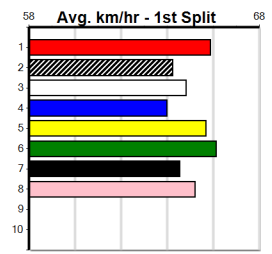

ONE MORE RACE TO GO

Distance: 390m, Race Type: Grade 5, Total Prizemoney: $2,925
1st: $1,950, 2nd: $600, 3rd: $300, 4th: $75

AMINAH (3) has some very fast wins to her credit and she will be primed to fire fresh. ASTON SINATRA (2) was narrowly beaten two runs back and he just needs a little room early on. ROUGE KNIGHT (6) can come out running.

Watchdog Tips: 3 2 6 1 Bet: Win 3

LADY REPLICAS (NSW)[5] Far from disgraced last time, must respect $6.00
RF Bitch Oct-21 Sire: SENNACHIE Dam: GABBY KEEPING
Trainer: Mark Delbridge (Balliang)
Winning Distances: < 300m (0) 300 - 399m (1) 400 - 499m (4) 500 - 599m (1) 600 - 699m (0) > 700m (0)
Winning Weights: 26.9(1) 27.0(1) 27.1(1) 27.2(1) 27.3(1) 27.4(1)
3rd (5) 27.0 410 HOR R12 07-May-24 23.57 23.12 5.00L TROPICANA (23.23) M/32 . . . 10.53 $7.30 5
4th (7) 27.0 410 HOR R11 14-May-24 23.51 23.14 5.50L GRAND TOURER (23.14) M/34 . . . 10.44 $14.80 X45
6th (7) 27.0 425 BEN R10 24-May-24 24.45 23.90 7.00L DEROGATIVE (23.98) M/335 . . . 6.60 $5.60 5
1st (1) 27.2 460 WGL R7 28-May-24 26.22 25.54 1.00L WHO TOLD MEL (26.28) M/111 . . . 6.53 $1.70 5
6th (5) 27.2 450 WBL R7 05-Jun-24 25.82 25.47 5.00L AMINAH (25.47) Q/225 . . . 6.56 $14.50 5
3rd (2) 27.2 450 BAL R7 12-Jun-24 25.71 25.31 3.00L ASTON ZOOM (25.51) M/133 . . . 6.54 $7.90 5
7th (8) 27.4 390 BAL R3 04-Sep-24 22.67 21.89 10.00 CRUSH YOUR RUSH (21.99) M/33 . . . 8.58 $10.00 5
3rd (5) 27.9 390 BAL R13 18-Sep-24 22.68 21.78 6.00L ZAP (22.28) M/22 . . . 8.47 $5.20 5
Last 3 wins NOT included above
1st (3) 27.1 401 RIC R3 03-Dec-23 22.66 22.47 4.25L LUXIO WAVE (22.95) 111 . 111 6.56 $1.30 5
1st (1) 27.4 401 RIC R7 11-Dec-23 22.74 22.53 0.75L WHAT A REGRET (22.78) 111 . 111 6.60 $1.28 5H
1st (7) 26.9 515 GOS R9 13-Feb-24 29.70 29.15 5.00L CAWBOURNE SPADE (30.05) 1111 . . . 4.45 $1.55 5

ASTON SINATRA [5] Solid muster, can clear the red early, danger $5.00
BK Dog Dec-21 Sire: ZIPPING GARTH Dam: ASTON TARA
Trainer: Mark Johnson (Ross Creek)
Winning Distances: < 300m (0) 300 - 399m (2) 400 - 499m (4) 500 - 599m (0) 600 - 699m (0) > 700m (0)
Winning Weights: 32.5(2) 32.9(1) 33.3(1) 33.4(1) 33.5(1)
5th (3) 33.4 390 BAL R11 22-Jul-24 23.19 22.36 12.00 MILLS FOR THREE (22.36) S/65 . . . 8.75 $5.90 T3-5
6th (5) 33.3 450 WBL R8 29-Jul-24 26.22 25.70 4.50L VALLETTA DIVA (25.91) S/756 . . . 6.95 $2.80 5
3rd (5) 33.3 450 WBL R6 05-Aug-24 26.03 25.55 3.25L FRANKLY FEVER (25.81) M/443 . . . 6.88 $3.20 5
1st (8) 33.5 450 WBL R6 12-Aug-24 25.79 25.50 3.5L MR. DEEDS (26.02) S/711 . . . 6.87 $3.30 5
2nd (4) 33.2 450 WBL R8 20-Aug-24 25.69 25.46 3.25L ROUND UP (25.46) M/322 . . . 6.70 $9.50 5
6th (8) 32.6 410 HOR R7 27-Aug-24 23.59 23.09 3.75L NICE ONE TOM (23.34) S/43 . . . 10.50 $6.10 5
2nd (1) 33.1 390 BAL R11 06-Sep-24 22.57 22.42 0.50L TAKE A SHINE (22.54) M/31 . . . 8.60 $3.70 5
4th (1) 33.1 410 HOR R5 15-Sep-24 23.75 23.03 11.00 BEBOP JAZZ (23.03) S/43 . . . 10.72 $12.00 5
Last 3 wins NOT included above
1st (7) 32.9 460 GEL R7 26-Dec-23 26.35 26.15 0.50L LYRICAL CRIPPS (26.38) Q/111 . . . 6.67 $4.70 X67
1st (7) 32.5 390 BAL R12 21-Apr-24 22.57 22.23 0.50L CHERRY RED (22.59) S/31 . . . 8.56 $7.20 5
1st (2) 32.5 390 BAL R4 04-May-24 22.32 22.27 2.50L FRANKDOWN (22.48) S/31 . . . 8.54 $6.40 5