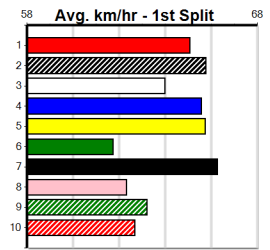

SPORTSBET FINAL

3

6:37PM

(VIC time)

Distance: 450m, Race Type: Maiden Final, Total Prizemoney: $2,925
1st: $1,950, 2nd: $600, 3rd: $300, 4th: $75

REUBEN HILL (2) was never headed in his top 25.56 heat win and he will prove hard to reel in again. PAW PHELPS (5) was narrowly beaten by the two last week and he will be prominent throughout. EXTRADITED (7) is showing some promise

Watchdog Tips: **2** **5** **7** **1** **Bet:** **Win 2**

Form Box	Wgt	Dist	Track	Date	Time	BON	Margin	1st/2nd (Time)	PIR	Checked	Comment	WR	Split 1	S/P	Grade		
1	PAW GORDY [M] Far from disgraced here last week, respect $8.00																
	BD Dog Jan-23 Sire: YOZO BALE Dam: KNICKS BALE Trainer: Correy Grenfell (Anakie)																
	Owner(s): B Wheeler																
	Winning Distances: < 300m (0) 300 - 399m (0) 400 - 499m (0) 500 - 599m (0) 600 - 699m (0) > 700m (0)																
	Winning Weights:																
	5th (3) 36.0 525 MEP R2 11-Sep-24 31.13 30.15 9.00L KIWI MAKAVELI (30.51) M/4555 5.31 $4.80 MH																
	2nd (5) 35.5 450 WBL R4 19-Sep-24 25.86 25.20 2.25L EXTRADITED (25.70) Q/222 6.74 $7.70 MH																
	Last 3 wins NOT included above																
	Box History																
	Prize Best Starts Trk/Dts APM $520.00 25.86(5)-19/9/24 2-0-1-0 1-0-1-0 520																
2	REUBEN HILL [7] Never headed last time, hard to reel in $3.40																
	BK Dog Feb-23 Sire: ASTON RUPEE Dam: UP HILL JILL Trainer: Jeff Geall (Lara)																
	Owner(s): M Geall																
	Winning Distances: < 300m (0) 300 - 399m (0) 400 - 499m (1) 500 - 599m (0) 600 - 699m (0) > 700m (0)																
	Winning Weights: 38.1(1)																
	5th (3) 38.0 460 GEL R1 06-Sep-24 26.37 25.59 6.50L PAW OLLIE (25.95) S/334 6.79 $14.30 M																
	3rd (8) 37.9 450 WBL R3 12-Sep-24 25.65 25.32 2.25L INFRA ROCK (25.51) M/211 6.74 $5.10 M																
	1st (3) 38.1 450 WBL R3 19-Sep-24 25.56 25.20 0.50L PAW PHELPS (25.58) Q/111 6.62 $4.70 MH																
	Last 3 wins NOT included above																
	Box History																
Prize Best Starts Trk/Dts APM $1940.00 25.56(3)-19/9/24 3-1-0-1 2-1-0-1 1940																	
3	PAW IMPERIAL (NSW)[M] Still learning but has the talent, place claims $10.00																
	RBD Dog Jan-23 Sire: CHRISTO BALE Dam: DYNA UNI Trainer: Samantha Grenfell (Anakie)																
	Owner(s): B Wheeler																
	Winning Distances: < 300m (0) 300 - 399m (0) 400 - 499m (0) 500 - 599m (0) 600 - 699m (0) > 700m (0)																
	Winning Weights:																
	6th (7) 32.3 525 MEP R5 11-Sep-24 31.37 30.15 14.00L PAW SUMMER (30.44) M/7776 5.36 $13.10 MH																
	3rd (5) 31.5 450 WBL R3 19-Sep-24 25.89 25.20 4.75L REUBEN HILL (25.56) M/444 6.80 $19.60 MH																
	Last 3 wins NOT included above																
	Box History																
	Prize Best Starts Trk/Dts APM $260.00 25.89(5)-19/9/24 2-0-0-1 1-0-0-1 260																
4	ASTON DARWIN [M] Steady on debut, draw is a worry, next time $12.00																
	BK Dog Jun-22 Sire: ASTON RUPEE Dam: ASTON OPAL Trainer: Aimee Drew (Dennington)																
	Owner(s): R Borda																
	Winning Distances: < 300m (0) 300 - 399m (0) 400 - 499m (0) 500 - 599m (0) 600 - 699m (0) > 700m (0)																
	Winning Weights:																
	3rd (4) 32.6 450 WBL R4 19-Sep-24 25.97 25.20 4.00L EXTRADITED (25.70) M/344 6.83 $6.60 MH																
	Last 3 wins NOT included above																
	Box History																
	Prize Best Starts Trk/Dts APM $260.00 25.97(4)-19/9/24 1-0-0-1 1-0-0-1 260																
	5	PAW PHELPS (NSW)[M] Narrowly beaten in his heat, danger if crosses $3.60															
BK Dog Dec-22 Sire: BERNARDO Dam: DYNA HARPA Trainer: Mark Delbridge (Balliang)																	
Owner(s): B Wheeler																	
Winning Distances: < 300m (0) 300 - 399m (0) 400 - 499m (0) 500 - 599m (0) 600 - 699m (0) > 700m (0)																	
Winning Weights:																	
4th (6) 33.8 525 MEP R2 14-Aug-24 31.01 29.83 9.50L PAW PIERRE (30.35) S/6333 5.26 $20.70 MH																	
2nd (1) 34.3 450 WBL R3 19-Sep-24 25.58 25.20 0.50L REUBEN HILL (25.56) M/222 6.73 $2.50 MH																	
Last 3 wins NOT included above