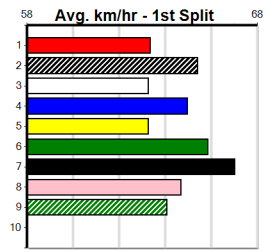

WANNON FUNCTION CENTRE

Distance: 390m, Race Type: Grade 6, Total Prizemoney: $2,925
1st: $1,950, 2nd: $600, 3rd: $300, 4th: $75

ASTON KING (2) was narrowly beaten by a talented chaser at Ballarat and he can go one better tonight. SUPER SEATTLE (7) showed plenty of promise in his first prep and he can fire fresh. MISCHIEF MATE (8) can show good early dash.

Watchdog Tips: 2 7 8 6 Bet: Box Trifecta 2,6,7,8 ($10 for 41.67%)

BERT DEEDS [6] Better suited to a wider draw, prefer to watch $16.00
BK Dog Feb-22 Sire: SENNACHIE Dam: BEAUT DEEDS
Owner(s): G Anders
Winning Distances: < 300m (0) 300 - 399m (2) 400 - 499m (0) 500 - 599m (0) 600 - 699m (0) > 700m (0)
Winning Weights: 29.9(1) 30.0(1)
3rd (5) 30.6 390 WBL R9 05-Aug-24 22.52 22.42 1.25L CRYPTO ROYALTY (22.43) M/22 . . . 8.74 $9.20 6G
7th (5) 30.9 390 WBL R2 08-Aug-24 22.84 21.85 9.00L BIG SOLOMONA (22.25) M/77 . . . VO . . . 9.18 $10.80 X67
4th (1) 30.8 450 WBL R5 15-Aug-24 25.65 25.23 6.00L SPRITELY SIAN (25.23) M/333 . . . . . 6.82 $31.10 X67
2nd (7) 30.9 450 WBL R5 20-Aug-24 25.93 25.46 3.5L RUN DON'T WALK (25.70) M/633 . . . . . 6.94 $5.50 X67
2nd (2) 30.4 400 MTG R9 25-Aug-24 23.62 23.05 8.50L CULBURRA (23.05) 11.12 $6.00 6
2nd (2) 30.8 400 MTG R10 08-Sep-24 23.55 23.02 6.50L STEVIE'S GIRL (23.09) 11.00 $5.00 6
6th (6) 30.5 410 HOR R11 15-Sep-24 24.24 23.03 10.00 SUNTORY LISA (23.55) M/56 . . . . . 10.86 $27.40 X67
7th (1) 30.3 390 WBL R10 19-Sep-24 22.87 22.11 8.50L PANAMA RHODE (22.30) M/88 . . . . . 9.28 $32.10 X67
Last 3 wins NOT included above
1st (8) 30.0 305 MTG R2 30-Nov-23 18.13 18.05 0.75L BOUNCE TO BURN (18.18) 0 . . . . . SAMP . . . . . 5.93 $2.70 M
1st (6) 29.9 390 WBL R4 11-Mar-24 22.22 22.17 4.25L MATETSI (22.50) M/11 . . . . 8.73 $14.80 X67
Trainer: Garry Anders (Koroit)

ASTON KING [6] Narrowly beaten last time, can go one better $3.40
BK Dog Jan-22 Sire: HARD STYLE RICO Dam: ASTON ECLIPSE
Owner(s): R Borda
Winning Distances: < 300m (0) 300 - 399m (2) 400 - 499m (0) 500 - 599m (0) 600 - 699m (0) > 700m (0)
Winning Weights: 32.4(1) 32.7(1)
8th (6) 32.7 390 WBL R1 11-Jul-24 23.76 21.94 19.00 ALL TALKER (22.47) M/55 . . . . . 9.21 $5.50 M
1st (1) 32.4 390 WBL R1 18-Jul-24 22.21 22.07 11.00 BELAIR BETTY (22.96) Q/11 . . . . . SW . . . . . 8.64 $1.80 M
8th (4) 32.4 450 WBL R5 25-Jul-24 26.76 25.55 18.00 HOME TOWN (25.55) S/657 . . . . . V7 . . . . . 6.94 $5.50 X67
1st (8) 32.7 390 BAL R12 23-Aug-24 22.19 22.19 4.25L GRACE'S ENTITY (22.48) M/11 . . . . . SW 8.52 $4.00 7
2nd (6) 32.9 390 BAL R11 28-Aug-24 22.29 22.24 0.75L PAW VINCE (22.24) M/11 . . . . 8.44 $2.30 RW
3rd (8) 32.7 350 HVL R6 08-Sep-24 19.35 18.95 3.25L STIFLER (19.13) M/1 . . . . 6.57 $8.60 RWH
8th (6) 32.9 350 HVL R5 15-Sep-24 20.18 19.34 13.00 STIFLER (19.34) M/5 . . . . 6.61 $26.30 RWF
2nd (1) 33.1 390 BAL R11 18-Sep-24 22.30 21.78 0.75L HOT SAKI (22.26) M/31 . . . . 8.43 $2.30 X67
Last 3 wins NOT included above
Trainer: Aimee Drew (Dennington)