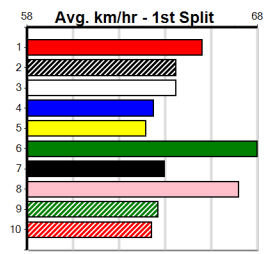

CASSIGN DESIGN

Distance: 450m, Race Type: Grade 5, Total Prizemoney: $2,925
1st: $1,950, 2nd: $600, 3rd: $300, 4th: $75

HUMIDITY (6) is a huge talent when on song and he should be primed to fire first up from a spell.
MR. KIA ORA (1) has been placed in both runs here and he is drawn to be prominent throughout.
MEMPHIS RAINS (3) can come out running.

Watchdog Tips: 6 1 3 5 Bet: Trifecta 6/1,3,5/1,3,5,7 ($10 - 111.11%)

MR. KIA ORA [5] Placed in both run here, well drawn, danger $4.60
WBK Dog Sep-21 Sire: FERNANDO BALE Dam: MILLETT Trainer: Lisa Delbridge (Balliang)
Winning Distances: < 300m (0) 300 - 399m (1) 400 - 499m (4) 500 - 599m (0) 600 - 699m (0) > 700m (0)
Winning Weights: 34.2(1) 34.8(1) 34.9(2) 35.2(1)
ST (-) 34.7 400 GEL 04-Jun-24 22.45 0.01L Trial Cleared M/11 1of2 8.34 ST
1st (6) 34.9 460 GEL R6 05-Jul-24 25.88 25.54 6.50L PAW ZELINI (26.32) M/111 SW 6.51 $2.50 5
2nd (1) 34.6 515 SAN R12 11-Jul-24 29.93 29.54 1.00L PAW XANDER (29.86) Q/1111 5.10 $1.50 5
2nd (4) 34.7 450 BAL R8 17-Jul-24 25.50 25.28 3.25L WINKING WILLIE (25.28) M/433 6.62 $6.50 X45
7th (7) 34.7 515 SAN R4 25-Jul-24 30.20 29.23 9.00L DISHEVELED (29.57) M/3644 5.12 $9.80 5
1st (3) 34.9 425 BEN R9 13-Sep-24 23.97 23.70 1.25L SPRING AMMO (24.05) M/111 6.56 $4.80 X45
6th (7) 34.7 410 HOR R6 17-Sep-24 23.69 23.11 7.50L PAW LAUREN (23.18) M/56 10.69 $4.00 5
3rd (3) 34.6 435 SLE R10 22-Sep-24 24.65 24.32 4.50L SHARNI'S SECRET (24.35) S/633 5.36 $3.90 5
Last 3 wins NOT included above
1st (8) 34.8 425 BEN R4 30-Jun-23 23.81 23.58 2.25L MEPUNGA OLLIE (23.96) M/111 SW 6.62 $1.90 MH
1st (4) 35.2 460 GEL R2 14-Jul-23 25.78 25.56 2.50L TIM ZOO (25.95) Q/111 6.59 $5.20 X67
1st (2) 34.2 390 SHP R2 20-Nov-23 22.09 21.80 1.75L ASTON MADDOX (22.21) Q/22 8.47 $1.30 X67H

INTEX BALE (NSW)[5] Beaten in both runs here, may need it easier $18.00
BK Bitch Nov-21 Sire: DYNA VILLA Dam: HADEEL BALE Trainer: Mark Delbridge (Balliang)
Winning Distances: < 300m (0) 300 - 399m (1) 400 - 499m (6) 500 - 599m (0) 600 - 699m (0) > 700m (0)
Winning Weights: 27.5(1) 27.6(3) 27.7(2) 28.0(1)
2nd (2) 27.9 400 WGL R11 16-Jul-24 22.97 22.77 0.50L SPRING BRUMBY (22.95) M/45 8.53 $1.40 5
6th (8) 28.0 450 SHP R5 22-Jul-24 25.91 24.95 14.00L GOLD SCOTCH (24.99) M/666 6.78 $15.00 5
2nd (4) 28.0 390 SHP R4 19-Aug-24 22.12 21.94 1.00L GO GO EVIE (22.07) M/22 8.45 $7.10 5
2nd (6) 28.2 390 SHP R5 26-Aug-24 22.32 22.16 0.75L POST THE ZIPPER (22.28) M/42 8.56 $3.30 5
4th (1) 28.0 390 SHP R12 02-Sep-24 22.34 21.92 2.50L TINKER DOT (22.18) M/55 8.63 $2.20 5
4th (8) 27.9 435 SLE R9 08-Sep-24 24.89 24.13 4.25L BLUEBELLE COLOUR (24.60) S/775 5.47 $3.80 5
1st (1) 28.0 450 BAL R7 11-Sep-24 25.74 25.18 0.75L ARANDT ABOUT (25.78) M/111 6.56 $3.20 5
7th (8) 28.0 435 SLE R11 22-Sep-24 25.35 24.32 15.00 DR. QUEENIE (24.32) M/488 5.39 $5.80 5
Last 3 wins NOT included above
1st (2) 27.6 425 BEN R2 03-May-24 23.87 23.69 3.25L BRUTALITY (24.09) M/111 SW 6.44 $2.80 5
1st (5) 27.7 410 HOR R10 07-May-24 23.31 23.12 1.75L KRAKEN ACE (23.43) M/22 10.39 $2.80 5
1st (1) 27.5 390 BAL R10 26-Jun-24 22.13 22.01 1.25L MISSES EASY (22.20) M/22 8.48 $4.10 5