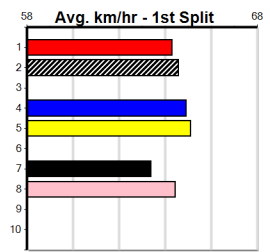

PADDY WANTS PATS DAMSELS DASH

Distance: 450m, Race Type: Grade 5, Total Prizemoney: $2,925
1st: $1,950, 2nd: $600, 3rd: $300, 4th: $75

MORaine NADIA (4) has been racing well in much stronger company of late and she will appreciate the smaller line-up. PENNY PINTO (2) is better than her past few runs and she can come out running. OCEAN SUNSET (1) has a good record here.

Watchdog Tips: 4 2 1 8 Bet: Win 4

Form Box Wgt Dist Track Date Time BON Margin 1st/2nd (Time) PIR Checked Comment W/R Split 1 S/P Grade

OCEAN SUNSET [5] Good record here, drawn to get the breaks, threat $3.40
F Bitch Dec-20 Sire: COSMIC RUMBLE Dam: MOSSY GIRL
Owner(s): D Keane
Winning Distances: < 300m (0) 300 - 399m (0) 400 - 499m (4) 500 - 599m (0) 600 - 699m (0) > 700m (0)
Winning Weights: 27.7(1) 28.0(1) 28.3(1) 29.7(1)
3rd (4) 29.5 410 HOR R10 06-Aug-24 23.65 23.13 5.50L SEPHORA BALE (23.28) M/75 . . . 10.71 $31.80 5
6th (7) 28.7 485 HOR R8 13-Aug-24 28.21 27.17 15.00 FOR PETE'S SAKE (27.17) M/577 . . . 6.83 $83.90 5H
3rd (2) 28.6 410 HOR R3 19-Aug-24 23.84 22.84 8.00L REV QUERIDA (23.31) M/55 . . . 10.73 $5.80 5
4th (4) 28.2 390 WBL R12 22-Aug-24 22.49 21.96 3.75L SHAKA GOES BANG (22.24) M/84 . . . 9.21 $28.70 5
4th (6) 28.2 410 HOR R7 27-Aug-24 23.50 23.09 2.50L NICE ONE TOM (23.34) M/66 . . . 10.62 $13.00 5
5th (7) 28.6 545 BAL R8 06-Sep-24 31.77 31.32 6.50L BREAKDOWN (31.32) M/4333 . . . 7.03 $14.60 5
6th (6) 28.8 485 HOR R7 10-Sep-24 27.84 27.27 6.00L MORaine SOFIA (27.43) S/777 . . . 6.79 $36.80 5
5th (3) 28.8 450 WBL R6 23-Sep-24 26.01 25.56 6.00L LENAGHAN (25.59) M/655 . . . 6.85 $13.00 5
Last 3 wins NOT included above
1st (1) 27.7 450 WBL R5 02-Oct-23 25.37 25.37 2.25L CROOKED SHADOWS Q/111 . . SW . 6.73 $5.10 X67
1st (1) 28.3 450 WBL R7 27-Nov-23 25.45 25.45 6.00L MORaine MARVEL (25.85) M/111 . . SW . 6.65 $2.50 X67
1st (5) 29.7 450 WBL R1 28-Mar-24 25.63 25.25 6.00L BRIGHT MOON (26.02) Q/111 . . SW . 6.64 $17.10 RW

Box History
Bx 1st 2nd 3rd 4th 5th 6th 7th 8th
1 2 2 2 3
2 2 3 4 2 1
3 1 1 2 2 1
4 3 5 1 1 1 2
5 1 1 3
6 1 2 3 1
7 1 1 1 3
8 1 1 3 2 1
Prize Best $11855.00
Starts 25.37(1)-2/10/23
Trk/Dts 69-4-8-10
APM 32-4-7-3 3429

PENNY PINTO [5] Better than form, can ping the lids, main danger $4.60
BD Bitch Feb-22 Sire: FERNANDO BALE Dam: WEEONA DOTTY
Owner(s): B Casey
Winning Distances: < 300m (0) 300 - 399m (2) 400 - 499m (3) 500 - 599m (1) 600 - 699m (0) > 700m (0)
Winning Weights: 24.9(2) 25.3(1) 25.4(1) 25.5(1) 26.0(1)
7th (2) 25.6 390 WBL R12 18-Apr-24 23.32 22.32 12.00 SOLEUS (22.51) M/87 . . . 9.54 $22.10 5
1st (7) 24.9 400 MTG R4 28-Apr-24 22.87 22.87 3.5L CASHED UP JOHNNY (23.12) 0 SAMP 10.77 $2.80 5
1st (4) 24.9 512 MTG R4 05-May-24 29.86 29.86 2.50L ZOMBIELAND (30.05) . . . 4.46 $2.70 5
2nd (2) 26.5 390 WBL R11 08-Aug-24 22.41 21.85 3.25L RUBY'S DESIRE (22.19) Q/22 . . SW . 8.86 $9.00 5
8th (6) 26.2 390 WBL R4 15-Aug-24 22.76 21.75 10.00 TIGGERLONG GAS (22.08) M/88 . . . 9.04 $32.90 5
6th (8) 25.6 400 MTG R5 01-Sep-24 23.87 23.10 5.50L BOURNE NANCY (23.50) . . . 11.21 $7.00 X34
8th (8) 25.5 390 WBL R7 05-Sep-24 22.96 22.00 9.50L MYOLA NICK (22.31) M/78 . . . 8.89 $47.40 X45
7th (2) 25.4 390 WBL R11 19-Sep-24 23.14 22.11 13.00 ASTON ARETHA (22.23) Q/85 . . . 9.12 $29.50 X45
Last 3 wins NOT included above
1st (4) 25.5 390 WBL R10 02-Mar-24 22.49 22.06 0.25L SPLIT REEF (22.49) Q/22 . . . 8.66 $3.40 X67
1st (2) 25.4 450 WBL R7 26-Mar-24 25.95 25.55 0.025 MATETSI (25.95) Q/111 . . . 6.70 $2.90 6G
1st (6) 25.3 400 MTG R3 14-Apr-24 23.05 22.91 1.00L MOOBALL (23.12) . . . 10.80 $3.80 6