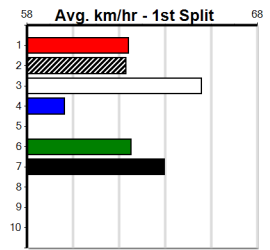

MACEY'S BISTRO

Distance: 390m, Race Type: Maiden, Total Prizemoney: $2,535
1st: $1,680, 2nd: $520, 3rd: $260, 4th: $75

GINA RHODE (3) has been placed in two of three to date and she has the speed to make every post a winner. RADIATION BAND (7) has been placed in six of ten to date and she will be in the firing line for a long way. BELAIR RUBY (8) is a well bred type.

Watchdog Tips: 3 7 8 1 Bet: Win 3

Main table containing race details for SAINT XAVIER [M], NEIGHBOURS ALARM [M], GINA RHODE [M], PAW JOLYN (NSW)[M], and *** VACANT BOX ***. Includes columns for Form Box, Wgt, Dist, Track, Date, Time, B/N, Margin, 1st/2nd (Time), PIR, Checked, Comment, W/R, Split 1, S/P, Grade, and various statistics like Winning Distances and Winning Weights.