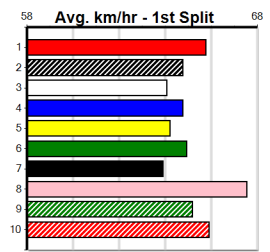

SPORTSBET FINAL

Distance: 400m, Race Type: Mixed 6/7 Final, Total Prizemoney: $3,360
1st: $2,250, 2nd: $690, 3rd: $345, 4th: $75

ESSENCE (4) is armed with sizzling early speed and she will be better for the run here last week.
RUBY'S SHOW (5) was a gutsy 23.10 heat winner last week and she will get a nice cart across early on. KIA ORA MAGIC (6) just needs luck early on

Watchdog Tips: 4 5 6 8 **Bet:** Win 4

1

CAPTAIN STEVIE (SA)[7] **$7.50**

Showing promise, pace in the middle is a worry

BK Dog Sep-22 Sire: FERAL FRANKY Dam: SWEET ON ME
Owner(s): The Nineofus (SYN), D Peckham, G Siney, B Schurgott, G Sterzl
Trainer: Chris Reynolds (Little River)

Winning Distances: < 300m (0) 300 - 399m (0) 400 - 499m (1) 500 - 599m (0) 600 - 699m (0) > 700m (0)

Winning Weights: 29.0(1)

2nd	3rd	4th	5th	6th	7th	8th	9th	10th	PIR	Checked	Comment	W/R	Split 1	S/P	Grade
29.4	29.1	29.0	29.1	29.1	29.1	29.1	29.1	29.1	Q/1122	.	.	.	5.25	$2.90	MH
5th (6)	29.1	29.1	29.1	29.1	29.1	29.1	29.1	29.1	11.00 SIR BILLY BOY (30.89)	M/1235	.	V28	5.22	$2.00	M
1st (3)	29.0	400	GEL	R3	13-Sep-24	22.85	22.65	1.5L PAW LONDON (22.94)	Q/11	.	.	.	8.38	$3.50	M
3rd (8)	29.1	400	GEL	R9	20-Sep-24	23.06	22.35	5.00L CHEMICAL EROSION (22.73)	S/33	.	.	.	8.66	$7.00	X67H

Last 3 wins NOT included above

Box History

Bx	1st	2nd	3rd	4th	5th	6th	7th	8th
1								
2		1						
3	1							
4								
5								
6					1			
7								
8			1					

Prize Best $2570.00
Starts 22.85(3)-13/9/24
Trk/Dts 4-1-1-1
APM 2-1-0-1
2216

2

GO ME GO [6] **$10.00**

Draw helped last week, may get crowded, risky

BK Bitch Feb-22 Sire: SHIMA SHINE Dam: SUPER YES
Owner(s): K Boyle
Trainer: Kathleen Boyle (Lethbridge)

Winning Distances: < 300m (0) 300 - 399m (1) 400 - 499m (1) 500 - 599m (0) 600 - 699m (0) > 700m (0)

Winning Weights: 30.1(1) 30.3(1)

3rd	4th	5th	6th	7th	8th	9th	10th	PIR	Checked	Comment	W/R	Split 1	S/P	Grade	
30.1	30.1	30.1	30.1	30.1	30.1	30.1	30.1	30.1	2.75L OFFENSIVE LADY (22.17)	M/33	.	.	8.81	$4.70	MF
7th (8)	30.3	390	BAL	R1	15-May-24	22.82	22.06	7.50L PAW TIKI (22.32)	M/37	.	.	.	8.71	$3.20	M
2nd (5)	30.3	400	GEL	R2	11-Jun-24	22.80	22.65	2.25L SCOTLAND YARD (22.65)	M/22	.	.	.	8.53	$2.90	M
6th (3)	30.7	400	GEL	R1	18-Jun-24	23.56	22.63	8.50L BABY TIME (22.97)	M/46	.	.	.	8.65	$1.60	M
7th (8)	30.1	400	GEL	R9	30-Aug-24	23.74	22.46	15.00 CINDY'S FIRE (22.71)	M/67	.	.	.	8.83	$2.50	M
1st (7)	30.1	390	WBL	R2	05-Sep-24	22.27	22.00	7.00L ASTON CIARRA (22.76)	Q/11	.	.	.	8.71	$3.20	M
4th (6)	30.2	390	WBL	R9	12-Sep-24	22.65	21.89	3.25L JUST BELIEVE (22.43)	M/33	.	.	.	8.86	$2.00	7
1st (1)	30.3	400	GEL	R10	20-Sep-24	22.79	22.35	1.00L GIACOMO (22.85)	Q/11	.	.	.	8.52	$8.20	X67H

Last 3 wins NOT included above

Box History

Bx	1st	2nd	3rd	4th	5th	6th	7th	8th
1	1							
2								
3								
4								
5		1	1			1		
6		1		1				
7	1							
8		1					2	

Prize Best $5365.00
Starts 22.79(1)-20/9/24
Trk/Dts 11-2-3-1
APM 6-1-2-0
4329