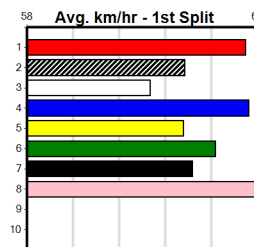

BAYSWATER STRIKERS EOS 2024

Distance: 400m, Race Type: Grade 5, Total Prizemoney: $2,925
1st: $1,950, 2nd: $600, 3rd: $300, 4th: $75

AYIA NEIGHBOUR (8) recorded his top 22.51 PB here from this draw and he will appreciate the drop in class tonight. ASTON KENNEDY (2) showed plenty of promise last prep and he is expected to fire fresh. NOCTILUCENT (4) can come out running

Watchdog Tips:	8	2	4	6	Bet:	Win 8

Form Box	Wgt	Dist	Track	Date	Time	BON	Margin	1st/2nd (Time)	PIR	Checked	Comment	WR	Split 1	S/P	Grade

1

SNOWY'S SISTER [5] **Every chance here last time, may need it easier** **$12.00**
BK Bitch Mar-20 Sire: MEPUNGA BLAZER Dam: UNMID BALE Trainer: Tracey Deglaitis (Moolap)

Owner(s): P Karalekas
Winning Distances: < 300m (0) 300 - 399m (6) 400 - 499m (9) 500 - 599m (0) 600 - 699m (0) > 700m (0)
Winning Weights: 30.3(1) 30.7(1) 30.8(2) 31.3(2) 31.4(1) 31.5(1) 31.6(2) 31.7(2) 31.9(2) 32.3(1)

2nd (5)	31.2	390	BAL	R10	06-Jun-24	22.30	21.80	7.50L SILVER BRUTE (21.80)	M/22	.	.	.	8.33	$27.10	VETH
8th (8)	30.9	390	SHP	R10	15-Jun-24	22.54	21.85	8.00L MEPUNGA MUSTANG (22.00)	M/28	.	V14	.	8.40	$44.30	GL
4th (7)	31.1	400	GEL	R10	12-Jul-24	23.04	22.51	8.00L NIKITA BALE (22.51)	S/44	.	.	.	8.61	$18.90	X45
6th (5)	31.1	400	GEL	R10	27-Jul-24	23.22	22.66	5.50L BLUE BLOOD (22.84)	Q/15	.	.	.	8.35	$18.70	X45
5th (2)	30.8	400	GEL	R12	09-Aug-24	22.91	22.43	2.75L MALO MAGIC (22.73)	Q/11	.	.	.	8.32	$17.50	5
2nd (1)	31.0	400	GEL	R12	16-Aug-24	22.98	22.20	4.75L GAYLE BALE (22.66)	M/22	.	.	.	8.47	$16.60	5
8th (5)	31.0	400	GEL	R11	23-Aug-24	23.60	22.56	15.00 AT MY COMMAND (22.59)	M/68	.	.	.	8.63	$50.30	X45
2nd (7)	31.8	400	GEL	R4	20-Sep-24	22.99	22.35	0.50L DESMONDE (22.96)	Q/11	.	.	.	8.47	$8.10	VET

Last 3 wins NOT included above

1st (2)	31.6	390	BAL	R9	16-Aug-23	22.19	21.96	0.50L STROMBOLI (22.22)	M/11	.	.	.	8.36	$5.30	X45
1st (8)	31.7	390	WBL	R11	12-Oct-23	22.36	21.99	2.00L LONGISSIMUS (22.49)	M/11	.	.	.	8.61	$2.90	5
1st (1)	31.4	400	GEL	R12	21-May-24	22.79	22.48	3.25L LUCKY TARRA (23.01)	Q/11	.	.	.	8.35	$2.60	5

Box History

Bx	1st	2nd	3rd	4th	5th	6th	7th	8th
1	2	2	3	1	2			
2	3	4	1	2	3	3		2
3	4	1					2	3
4			4	2		1	1	
5	2	4		3	1	1	1	1
6		3	1			1		3
7		1	1	2	1			2
8	4	1	2		2	2		2

Prize Best Starts Trk/Dts APM: $70280.00, 22.34(3)-17/12/21, 91-15-16-12, 46-7-8-7, 3383