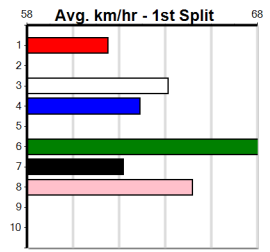

BEACHSIDE SECURITY

Distance: 460m, Race Type: Mixed 6/7, Total Prizemoney: $2,925
1st: $1,950, 2nd: $600, 3rd: $300, 4th: $75

AMRON BOBBY (6) has plenty of support on debut and he didn't disappoint with a dashing 22.35 win here. URANO UNO (8) has been impressive in all three runs to date and she will keep the pressure on throughout. WANDERING ROGUE (2) has claims

Watchdog Tips: **6** **8** **2** **1** **Bet:** Box Quinella 2,6,8 ($10 for 333.33%)

Form Box	Wgt	Dist	Track	Date	Time	BON	Margin	1st/2nd (Time)	PIR	Checked	Comment	WR	Split 1	S/P	Grade

1

BRONZE [7] Resuming, strong debut winner here, respect **$7.50**

F Dog Oct-22 Sire: ASTON RUPEE Dam: VOLTAGE SPIKE Trainer: Troy Deglaitis (Moolap)

Owner(s): T Deglaitis
Winning Distances: < 300m (0) 300 - 399m (0) 400 - 499m (1) 500 - 599m (0) 600 - 699m (0) > 700m (0)
Winning Weights: 35.0(1)

1st (8)	35.0	460	GEL	R3	19-Jul-24	26.18	25.17	0.75L	PAW ALEXIS (26.22)	M/222			6.79	$13.70	M
P (1)	35.2	460	GEL	R3	02-Aug-24	0.00	26.02		PAW KRAMER (26.14)	M/588		V28	6.71	$6.70	X67

Last 3 wins NOT included above

Box History

Bx	1st	2nd	3rd	4th	5th	6th	7th	8th
1								
2								
3								
4								
5								
6								
7								
8	1							
Prize Best	$1680.00							
Starts	26.18(8)-19/7/24							
Trk/Dts	2-1-0-0							
APM	1-1-0-0 1008							

2

WANDERING ROGUE [7] Consistent to date, good muster, major player **$4.60**

BK Dog Feb-23 Sire: ASTON RUPEE Dam: UP HILL JILL Trainer: David Geall (Lara)

Owner(s): R Geall
Winning Distances: < 300m (0) 300 - 399m (0) 400 - 499m (1) 500 - 599m (0) 600 - 699m (0) > 700m (0)
Winning Weights: 36.3(1)

1st (5)	36.3	485	HOR	R2	10-Sep-24	27.38	27.27	5.50L	MORAIN WALLY (27.76)	M/111			6.68	$2.40	M
5th (3)	35.8	485	HOR	R7	15-Sep-24	27.76	27.30	7.00L	RHYTHMIC ENERGY (27.30)	S/665			6.85	$2.20	X67
2nd (5)	35.8	485	HOR	R7	21-Sep-24	27.54	27.23	1.00L	TAPPET (27.47)	M/333			6.80	$4.00	X67

Last 3 wins NOT included above

Box History

Bx	1st	2nd	3rd	4th	5th	6th	7th	8th
1								
2								
3								
4								
5	1	1						
6								
7								
8								
Prize Best	$3920.00							
Starts	FSH							
Trk/Dts	3-1-1-0							
APM	0-0-0-0 2920							

3

PURPLE SAPPHIRE [6] Impressive type but this is harder, place best **$8.00**

BK Bitch Jan-22 Sire: SHIMA SHINE Dam: ABSOLUTE RUBY Trainer: Kathleen Boyle (Lethbridge)

Owner(s): K Boyle
Winning Distances: < 300m (0) 300 - 399m (0) 400 - 499m (2) 500 - 599m (0) 600 - 699m (0) > 700m (0)
Winning Weights: 27.2(1) 27.6(1)

4th (2)	27.3	400	GEL	R3	21-Jun-24	23.02	22.41	3.75L	SCOTLAND YARD (22.77)	M/65			8.70	$8.60	X67
3rd (6)	26.9	400	GEL	R10	28-Jun-24	22.61	22.38	3.5L	SERIAL STICKER (22.38)	M/53			8.56	$14.20	X67
6th (2)	26.2	450	WBL	R4	11-Jul-24	26.64	25.45	13.00	SICK AND TIRED (25.75)	M/656		V7	6.89	$17.10	RWH
4th (7)	26.4	390	BAL	R9	24-Jul-24	22.75	22.18	7.50L	LETHAL AVENGER (22.22)	S/76			9.08	$7.90	X67
8th (8)	26.6	400	GEL	R10	02-Aug-24	23.38	22.54	8.50L	SIN CITY MARV (22.80)	S/67			8.66	$3.20	X67
3rd (5)	27.1	400	GEL	R11	30-Aug-24	22.95	22.46	4.50L	KELLY JANE (22.65)	M/84			8.79	$15.60	X67
2nd (5)	27.4	450	BAL	R9	09-Sep-24	25.80	25.55	3.75L	GOT A PULSE (25.55)	S/642			6.87	$2.80	T3-RW
2nd (5)	26.9	450	BAL	R10	18-Sep-24	25.55	25.18	0.25L	PAW JUDAS (25.54)	M/442			6.78	$5.30	X67

Last 3 wins NOT included above

1st (1)	27.2	400	GEL	R1	21-May-24	22.71	22.48	7.00L	JERSEY JET (23.17)	M/11		SW	8.48	$1.60	M
1st (1)	27.6	400	GEL	R3	11-Jun-24	22.77	22.65	1.5L	PIXIE TRIXIE (22.86)	M/21			8.52	$2.50	7

Box History

Bx	1st	2nd	3rd	4th	5th	6th	7th	8th
1								
2	2							
3								
4								
5								
6								
7								
8								
Prize Best	$4190.00							
Starts	FSTD							
Trk/Dts	12-2-3-2							
APM	0-0-0-0 2698