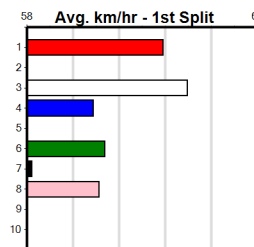

MERV JENNINGS SIGNS

Distance: 400m, Race Type: Maiden, Total Prizemoney: $2,535
1st: $1,680, 2nd: $520, 3rd: $260, 4th: $75

DRAGON BLACK (1) had some betting support when solidly placed here on debut and she will be much better for the run. ETERNIA (3) was far from disgraced in her debut run and she should be in the mix throughout. TONK JEAN (2) is a well bred type

Watchdog Tips: **1** **3** **2** **8** **Bet:** Trifecta 1/2,3,8/2,3,8 ($10 - 166.67%)

Box History

Form Box	Wgt	Dist	Track	Date	Time	BON	Margin	1st/2nd (Time)	PIR	Checked	Comment	W/R	Split 1	S/P	Grade		
1	DRAGON BLACK (NSW)[M] Led for a long way on debut, hard to reel in $1.80																
	BK	Bitch		Nov-22													
	Sire: PRIMO UNO Dam: NANGAR DIVA																
	Owner(s): FEAR NOTHING (SYN), J Barbara, S Economou, L Conroy																
	Trainer: John Barbara (Exford)																
	Winning Distances: < 300m (0) 300 - 399m (0) 400 - 499m (0) 500 - 599m (0) 600 - 699m (0) > 700m (0)																
	Winning Weights:																
	2nd (2)	28.6	400	GEL	R1	20-Sep-24	23.31	22.35	0.75L	CRUISING ALONG (23.26)	Q/11			8.74	$3.80	M	
	Last 3 wins NOT included above																
	<table border="1"> <caption>Box History</caption> <thead> <tr> <th>Bx</th> <th>1st</th> <th>2nd</th> <th>3rd</th> <th>4th</th> <th>5th</th> <th>6th</th> <th>7th</th> <th>8th</th> </tr> </thead> <tbody> <tr><td>1</td><td></td><td></td><td></td><td></td><td></td><td></td><td></td><td></td></tr> <tr><td>2</td><td></td><td>1</td><td></td><td></td><td></td><td></td><td></td><td></td></tr> <tr><td>3</td><td></td><td></td><td></td><td></td><td></td><td></td><td></td><td></td></tr> <tr><td>4</td><td></td><td></td><td></td><td></td><td></td><td></td><td></td><td></td></tr> <tr><td>5</td><td></td><td></td><td></td><td></td><td></td><td></td><td></td><td></td></tr> <tr><td>6</td><td></td><td></td><td></td><td></td><td></td><td></td><td></td><td></td></tr> <tr><td>7</td><td></td><td></td><td></td><td></td><td></td><td></td><td></td><td></td></tr> <tr><td>8</td><td></td><td></td><td></td><td></td><td></td><td></td><td></td><td></td></tr> <tr> <td>Prize Best</td> <td colspan="7"></td> <td>$520.00</td> </tr> <tr> <td>Starts</td> <td colspan="7">23.31(2)-20/9/24</td> <td></td> </tr> <tr> <td>Trk/Dts</td> <td colspan="7">1-0-1-0</td> <td></td> </tr> <tr> <td>APM</td> <td colspan="7">1-0-1-0</td> <td>520</td> </tr> </tbody> </table>																
2	TONK JEAN [M] Dam line produced star chaser Paua Of Buddy $7.50																
	BK	Bitch		Sep-22													
	Sire: TIGGERLONG TONK Dam: QUEENIE JEAN																
	Owner(s): C Grenfell																
	Trainer: Correy Grenfell (Anakie)																
	Winning Distances: < 300m (0) 300 - 399m (0) 400 - 499m (0) 500 - 599m (0) 600 - 699m (0) > 700m (0)																
	Winning Weights:																
	Last 3 wins NOT included above																
	<table border="1"> <caption>Box History</caption> <thead> <tr> <th>Bx</th> <th>1st</th> <th>2nd</th> <th>3rd</th> <th>4th</th> <th>5th</th> <th>6th</th> <th>7th</th> <th>8th</th> </tr> </thead> <tbody> <tr><td>1</td><td></td><td></td><td></td><td></td><td></td><td></td><td></td><td></td></tr> <tr><td>2</td><td></td><td></td><td></td><td></td><td></td><td></td><td></td><td></td></tr> <tr><td>3</td><td></td><td></td><td></td><td></td><td></td><td></td><td></td><td></td></tr> <tr><td>4</td><td></td><td></td><td></td><td></td><td></td><td></td><td></td><td></td></tr> <tr><td>5</td><td></td><td></td><td></td><td></td><td></td><td></td><td></td><td></td></tr> <tr><td>6</td><td></td><td></td><td></td><td></td><td></td><td></td><td></td><td></td></tr> <tr><td>7</td><td></td><td></td><td></td><td></td><td></td><td></td><td></td><td></td></tr> <tr><td>8</td><td></td><td></td><td></td><td></td><td></td><td></td><td></td><td></td></tr> <tr> <td>Prize Best</td> <td colspan="7"></td> <td>$0</td> </tr> <tr> <td>Starts</td> <td colspan="7">FSH</td> <td></td> </tr> <tr> <td>Trk/Dts</td> <td colspan="7">0-0-0-0</td> <td></td> </tr> <tr> <td>APM</td> <td colspan="7">0-0-0-0</td> <td>0</td> </tr> </tbody> </table>																
	3	ETERNIA [M] Far from disgraced on debut, danger if steps $6.00															
BD		Bitch		Jan-23													
Sire: FERAL FRANKY Dam: PHANTOM MIME																	
Owner(s): Farrugia Smith (SYN), G Farrugia, S Smith																	
Trainer: Angela Langton (Anakie)																	
Winning Distances: < 300m (0) 300 - 399m (0) 400 - 499m (0) 500 - 599m (0) 600 - 699m (0) > 700m (0)																	
Winning Weights:																	
4th (8)		27.6	400	GEL	R3	13-Sep-24	23.22	22.65	5.50L	CAPTAIN STEVIE (22.85)	M/44			8.66	$5.20	M	
Last 3 wins NOT included above