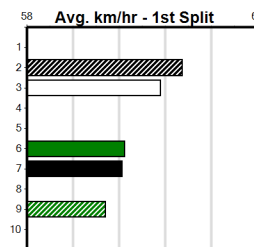

MILLERS MUZZLES

Distance: 460m, Race Type: Maiden, Total Prizemoney: $2,535
1st: $1,680, 2nd: $520, 3rd: $260, 4th: $75

LET'S GO OUT (3) led for a long way when placed on debut and she will hit the line better tonight.
PAW RIVAL (2) was placed behind a good one on debut and he is suited back to this distance range. SNITCH ADAMS (8) must be respected on debut.

Watchdog Tips: 3 2 8 7 **Bet:** Win 3

Form Box	Wgt	Dist	Track	Date	Time	BON	Margin	1st/2nd (Time)	PIR	Checked	Comment	W/R	Split 1	S/P	Grade				
1	COUNTY ART [M] Well bred, in good hands, watch betting moves $7.50																		
	BEF Dog		Nov-22		Sire: FERAL FRANKY		Dam: ART NOVEAU										Trainer: Angela Langton (Anakie)		
	Owner(s): CHAMPAGNE PTN (SYN), S Smith, A Langton																		
	Winning Distances: < 300m (0) 300 - 399m (0) 400 - 499m (0) 500 - 599m (0) 600 - 699m (0) > 700m (0)																		
	Winning Weights:																		
	<table border="1" style="width: 100%; border-collapse: collapse;"> <thead> <tr> <th>Bx</th> <th>1st</th> <th>2nd</th> <th>3rd</th> <th>4th</th> <th>5th</th> <th>6th</th> <th>7th</th> <th>8th</th> </tr> </thead> <tbody> <tr><td>1</td><td></td><td></td><td></td><td></td><td></td><td></td><td></td><td></td></tr> <tr><td>2</td><td></td><td></td><td></td><td></td><td></td><td></td><td></td><td></td></tr> <tr><td>3</td><td></td><td></td><td></td><td></td><td></td><td></td><td></td><td></td></tr> <tr><td>4</td><td></td><td></td><td></td><td></td><td></td><td></td><td></td><td></td></tr> <tr><td>5</td><td></td><td></td><td></td><td></td><td></td><td></td><td></td><td></td></tr> <tr><td>6</td><td></td><td></td><td></td><td></td><td></td><td></td><td></td><td></td></tr> <tr><td>7</td><td></td><td></td><td></td><td></td><td></td><td></td><td></td><td></td></tr> <tr><td>8</td><td></td><td></td><td></td><td></td><td></td><td></td><td></td><td></td></tr> </tbody> </table>																		
	Last 3 wins NOT included above																		
	<table border="1" style="width: 100%; border-collapse: collapse;"> <tr><td>Prize Best</td><td></td><td></td><td></td><td></td><td></td><td></td><td></td><td>$0</td></tr> <tr><td>Starts</td><td></td><td></td><td></td><td></td><td></td><td></td><td></td><td>FSH</td></tr> <tr><td>Trk/Dts</td><td></td><td></td><td></td><td></td><td></td><td></td><td></td><td>0-0-0-0</td></tr> <tr><td>APM</td><td></td><td></td><td></td><td></td><td></td><td></td><td></td><td>0-0-0-0</td></tr> <tr><td></td><td></td><td></td><td></td><td></td><td></td><td></td><td></td><td>0</td></tr> </table>																		
	2	PAW RIVAL (NSW)[M] Far from disgraced on debut, danger if steps $6.00																	
		BD Dog		Jan-23		Sire: BERNARDO		Dam: FAITHY BALE										Trainer: Samantha Grenfell (Anakie)	
Owner(s): B Wheeler																			
Winning Distances: < 300m (0) 300 - 399m (0) 400 - 499m (0) 500 - 599m (0) 600 - 699m (0) > 700m (0)																			
Winning Weights:																			
<table border="1" style="width: 100%; border-collapse: collapse;"> <thead> <tr> <th>Bx</th> <th>1st</th> <th>2nd</th> <th>3rd</th> <th>4th</th> <th>5th</th> <th>6th</th> <th>7th</th> <th>8th</th> </tr> </thead> <tbody> <tr><td>1</td><td></td><td></td><td></td><td></td><td></td><td></td><td></td><td></td></tr> <tr><td>2</td><td></td><td></td><td></td><td></td><td></td><td></td><td></td><td></td></tr> <tr><td>3</td><td></td><td>1</td><td></td><td></td><td></td><td></td><td></td><td></td></tr> <tr><td>4</td><td></td><td></td><td></td><td></td><td></td><td></td><td></td><td></td></tr> <tr><td>5</td><td></td><td></td><td></td><td></td><td></td><td></td><td></td><td></td></tr> <tr><td>6</td><td></td><td></td><td></td><td></td><td>1</td><td></td><td></td><td></td></tr> <tr><td>7</td><td></td><td></td><td></td><td></td><td></td><td></td><td></td><td></td></tr> <tr><td>8</td><td></td><td></td><td></td><td></td><td></td><td></td><td></td><td></td></tr> </tbody> </table>																			
Last 3 wins NOT included above																			
<table border="1" style="width: 100%; border-collapse: collapse;"> <tr><td>Prize Best</td><td></td><td></td><td></td><td></td><td></td><td></td><td></td><td>$590.00</td></tr> <tr><td>Starts</td><td></td><td></td><td></td><td></td><td></td><td></td><td></td><td>FSH</td></tr> <tr><td>Trk/Dts</td><td></td><td></td><td></td><td></td><td></td><td></td><td></td><td>2-0-1-0</td></tr> <tr><td>APM</td><td></td><td></td><td></td><td></td><td></td><td></td><td></td><td>0-0-0-0</td></tr> <tr><td></td><td></td><td></td><td></td><td></td><td></td><td></td><td></td><td>590</td></tr> </table>																			
3		LET'S GO OUT [M] Led for a long way on debut, hard to reel in $2.80																	
		BKW Bitch		Feb-23		Sire: FERNANDO BALE		Dam: CIRCLE OF DREAMS										Trainer: Angela Langton (Anakie)	
	Owner(s): CHAMPAGNE PTN (SYN), S Smith, A Langton																		
	Winning Distances: < 300m (0) 300 - 399m (0) 400 - 499m (0) 500 - 599m (0) 600 - 699m (0) > 700m (0)																		
	Winning Weights: