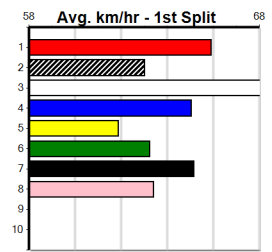

NACHO PROBLEM (8) will find this easier than his most recent racing and he is ideally drawn out wide. PARIS BALE (4) is better than her form reads and she will dial up the pressure mid race. DIG DAG (2) can change to the line.