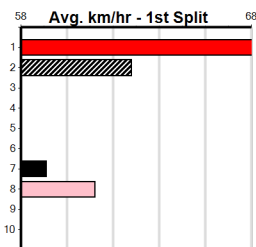

NP ELECTRICAL

Distance: 400m, Race Type: Maiden, Total Prizemoney: $2,535
1st: $1,680, 2nd: $520, 3rd: $260, 4th: $75

WHO MADE YOU (1) was brilliant when placed up the straight two runs back and he is drawn to make every post a winner. LIFE AWAITS (6) is a member of a strong kennel and he would have been educated around this circuit

Watchdog Tips: 1 6 4 8 **Bet:** Win 1

Form Box	Wgt	Dist	Track	Date	Time	BON	Margin	1st/2nd (Time)	PIR	Checked	Comment	WR	Split 1	S/P	Grade

1

WHO MADE YOU [M]	Brilliant effort two runs back, hard to hold out	$2.20
BE Dog Dec-22	Sire: ASTON RUPEE Dam: AYIA SOPHIA	
Owner(s): J Gorgioski		Trainer: Jeff Gorgioski (Stanhope)
Winning Distances: < 300m (0) 300 - 399m (0) 400 - 499m (0) 500 - 599m (0) 600 - 699m (0) > 700m (0)		
Winning Weights:		
8th (2) 33.2 300 HVL R1 04-Sep-24 17.55 16.39 13.00 GIACOMO (16.67) S/8 . . . . 4.15 $10.80 MH		
3rd (2) 33.2 300 HVL R1 08-Sep-24 16.61 16.31 2.25L BLACK STATESMAN (16.47) M/2 . . . . 3.90 $77.50 M		
4th (4) 33.4 300 HVL R4 22-Sep-24 17.09 16.59 7.50L HIJACK (16.59) M/5 . . . . 4.08 $3.30 MH		
Last 3 wins NOT included above		
<table border="1" style="width: 100%; border-collapse: collapse;"> <thead> <tr><th colspan="8">Box History</th></tr> <tr><th>Bx</th><th>1st</th><th>2nd</th><th>3rd</th><th>4th</th><th>5th</th><th>6th</th><th>7th</th><th>8th</th></tr> </thead> <tbody> <tr><td>1</td><td></td><td></td><td></td><td></td><td></td><td></td><td></td><td></td></tr> <tr><td>2</td><td></td><td>1</td><td></td><td></td><td></td><td></td><td></td><td>1</td></tr> <tr><td>3</td><td></td><td></td><td></td><td></td><td></td><td></td><td></td><td></td></tr> <tr><td>4</td><td></td><td></td><td></td><td>1</td><td></td><td></td><td></td><td></td></tr> <tr><td>5</td><td></td><td></td><td></td><td></td><td></td><td></td><td></td><td></td></tr> <tr><td>6</td><td></td><td></td><td></td><td></td><td></td><td></td><td></td><td></td></tr> <tr><td>7</td><td></td><td></td><td></td><td></td><td></td><td></td><td></td><td></td></tr> <tr><td>8</td><td></td><td></td><td></td><td></td><td></td><td></td><td></td><td></td></tr> <tr><td>Prize Best</td><td colspan="7"></td><td>$335.00</td><td></td></tr> <tr><td>Starts</td><td colspan="7"></td><td>3-0-0-1</td><td></td></tr> <tr><td>Trk/Dts</td><td colspan="7"></td><td>0-0-0-0</td><td></td></tr> <tr><td>APM</td><td colspan="7"></td><td>335</td><td></td></tr> </tbody> </table>		

2

MISS YOUR KISS [M]	Well beaten on debut, needs more time, tested	$16.00
BD Bitch Jan-23	Sire: FERAL FRANKY Dam: KISS YOUR LIPS	
Owner(s): Vi Alskar Hundar (SYN), A Lie, J Sharp		Trainer: Dylan Sharp (Lara)
Winning Distances: < 300m (0) 300 - 399m (0) 400 - 499m (0) 500 - 599m (0) 600 - 699m (0) > 700m (0)		
Winning Weights:		
6th (8) 27.8 400 GEL R1 20-Sep-24 23.74 22.35 7.00L CRUISING ALONG (23.26) M/43 . . . . 8.83 $33.60 M		
Last 3 wins NOT included above		
<table border="1" style="width: 100%; border-collapse: collapse;"> <thead> <tr><th colspan="8">Box History</th></tr> <tr><th>Bx</th><th>1st</th><th>2nd</th><th>3rd</th><th>4th</th><th>5th</th><th>6th</th><th>7th</th><th>8th</th></tr> </thead> <tbody> <tr><td>1</td><td></td><td></td><td></td><td></td><td></td><td></td><td></td><td></td></tr> <tr><td>2</td><td></td><td></td><td></td><td></td><td></td><td></td><td></td><td></td></tr> <tr><td>3</td><td></td><td></td><td></td><td></td><td></td><td></td><td></td><td></td></tr> <tr><td>4</td><td></td><td></td><td></td><td></td><td></td><td></td><td></td><td></td></tr> <tr><td>5</td><td></td><td></td><td></td><td></td><td></td><td></td><td></td><td></td></tr> <tr><td>6</td><td></td><td></td><td></td><td></td><td></td><td></td><td></td><td></td></tr> <tr><td>7</td><td></td><td></td><td></td><td></td><td></td><td></td><td></td><td></td></tr> <tr><td>8</td><td></td><td></td><td></td><td></td><td></td><td>1</td><td></td><td></td></tr> <tr><td>Prize Best</td><td colspan="7"></td><td>$0.00</td><td></td></tr> <tr><td>Starts</td><td colspan="7"></td><td>23.74(8)-20/9/24</td><td></td></tr> <tr><td>Trk/Dts</td><td colspan="7"></td><td>1-0-0-0</td><td></td></tr> <tr><td>APM</td><td colspan="7"></td><td>1-0-0-0</td><td></td></tr> <tr><td></td><td colspan="7"></td><td>0</td><td></td></tr> </tbody> </table>		

3

TAKE NOTICE [M]	Well bred, dam had some talent, watch betting	$7.50
BD Dog Jan-23	Sire: ASTON DEE BEE Dam: UPTOWN TRIXIE	
Owner(s): J Hopper		Trainer: Julie-anne Hopper (Werribee)
Winning Distances: < 300m (0) 300 - 399m (0) 400 - 499m (0) 500 - 599m (0) 600 - 699m (0) > 700m (0)		
Winning Weights:		
Last 3 wins NOT included above		
<table border="1" style="width: 100%; border-collapse: collapse;"> <thead> <tr><th colspan="8">Box History</th></tr> <tr><th>Bx</th><th>1st</th><th>2nd</th><th>3rd</th><th>4th</th><th>5th</th><th>6th</th><th>7th</th><th>8th</th></tr> </thead> <tbody> <tr><td>1</td><td></td><td></td><td></td><td></td><td></td><td></td><td></td><td></td></tr> <tr><td>2</td><td></td><td></td><td></td><td></td><td></td><td></td><td></td><td></td></tr> <tr><td>3</td><td></td><td></td><td></td><td></td><td></td><td></td><td></td><td></td></tr> <tr><td>4</td><td></td><td></td><td></td><td></td><td></td><td></td><td></td><td></td></tr> <tr><td>5</td><td></td><td></td><td></td><td></td><td></td><td></td><td></td><td></td></tr> <tr><td>6</td><td></td><td></td><td></td><td></td><td></td><td></td><td></td><td></td></tr> <tr><td>7</td><td></td><td></td><td></td><td></td><td></td><td></td><td></td><td></td></tr> <tr><td>8</td><td></td><td></td><td></td><td></td><td></td><td></td><td></td><td></td></tr> <tr><td>Prize Best</td><td colspan="7"></td><td>$0</td><td></td></tr> <tr><td>Starts</td><td colspan="7"></td><td>0-0-0-0</td><td></td></tr> <tr><td>Trk/Dts</td><td colspan="7"></td><td>0-0-0-0</td><td></td></tr> <tr><td>APM</td><td colspan="7"></td><td>0</td><td></td></tr> </tbody> </table>		

4

RUGRAT ANGELICA [M]	*** SCRATCHED ***	$8.00
BEBD Bitch Jan-23	Sire: TOMMY SHELBY Dam: SHE CAN EXCITE	
Owner(s): C Capuano		Trainer: Nicole Salna (Anakie)
Winning Distances: < 300m (0) 300 - 399m (0) 400 - 499m (0) 500 - 599m (0) 600 - 699m (0) > 700m (0)		
Winning Weights:		
Last 3 wins NOT included above		
<table border="1" style="width: 100%; border-collapse: collapse;"> <thead> <tr><th colspan="8">Box History</th></tr> <tr><th>Bx</th><th>1st</th><th>2nd</th><th>3rd</th><th>4th</th><th>5th</th><th>6th</th><th>7th</th><th>8th</th></tr> </thead> <tbody> <tr><td>1</td><td></td><td></td><td></td><td></td><td></td><td></td><td></td><td></td></tr> <tr><td>2</td><td></td><td></td><td></td><td></td><td></td><td></td><td></td><td></td></tr> <tr><td>3</td><td></td><td></td><td></td><td></td><td></td><td></td><td></td><td></td></tr> <tr><td>4</td><td></td><td></td><td></td><td></td><td></td><td></td><td></td><td></td></tr> <tr><td>5</td><td></td><td></td><td></td><td></td><td></td><td></td><td></td><td></td></tr> <tr><td>6</td><td></td><td></td><td></td><td></td><td></td><td></td><td></td><td></td></tr> <tr><td>7</td><td></td><td></td><td></td><td></td><td></td><td></td><td></td><td></td></tr> <tr><td>8</td><td></td><td></td><td></td><td></td><td></td><td></td><td></td><td></td></tr> <tr><td>Prize Best</td><td colspan="7"></td><td>$0</td><td></td></tr> <tr><td>Starts</td><td colspan="7"></td><td>0-0-0-0</td><td></td></tr> <tr><td>Trk/Dts</td><td colspan="7"></td><td>0-0-0-0</td><td></td></tr> <tr><td>APM</td><td colspan="7"></td><td>0</td><td></td></tr> </tbody> </table>		

5

*** VACANT BOX ***	Sire: Dam:	Trainer:
Owner(s):		
Winning Distances: < 300m (0) 300 - 399m (0) 400 - 499m (0) 500 - 599m (0) 600 - 699m (0) > 700m (0)		
Winning Weights:		
Box History