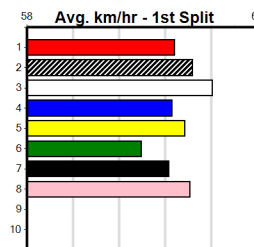

TTS ELECTRICS

Distance: 460m, Race Type: Mixed 4/5, Total Prizemoney: $3,360
1st: $2,250, 2nd: $690, 3rd: $345, 4th: $75

BORACAY STORM (8) is an extremely consistent speedster and he should break up the field through the bend. QUEST FOR PACE (1) has a good record here and he is drawn to get all the breaks. DOLLAR BUCKS (6) just needs luck early on.

Watchdog Tips: **8** **1** **6** **2** **Bet:** **Win 8**

1

QUEST FOR PACE [4] **Goes well here, has the right draw, danger** **$6.50**
BD Dog Jan-22 Sire: SUPERIOR PANAMA Dam: QUEST FOR GLORY Trainer: Bradley Debono (Mill Park)
Owner(s): B Debono
Winning Distances: < 300m (0) 300 - 399m (0) 400 - 499m (7) 500 - 599m (5) 600 - 699m (0) > 700m (0)
Winning Weights: 31.0(1) 31.1(1) 31.3(2) 31.4(1) 31.5(3) 31.7(1) 31.8(1) 31.9(2)

4th	5th	6th	7th	8th
4th (4) 31.2 525 MEP R7 10-Jul-24 30.84 30.00 9.50L URANA JASMINE (30.19) M/7765 . . . . . 5.23 $3.50 5				
1st (4) 31.5 460 GEL R6 09-Aug-24 25.81 25.81 1.00L ICE BATH FORTH (25.86) M/443 . . . . . 6.73 $8.60 X45				
5th (8) 31.9 500 BEN R8 16-Aug-24 28.35 28.00 5.50L GRAND TOURER (28.00) Q/664 . . . . . 6.63 $9.70 X45				
5th (2) 32.3 350 HVL R7 25-Aug-24 19.39 18.71 5.00L BLUE BLOOD (19.05) S/8 . . . . . 6.75 $12.80 5				
6th (7) 31.7 460 GEL R6 31-Aug-24 26.22 25.63 7.00L BEN SHAKER (25.76) S/745 . . . . . 6.87 $5.00 X45				
2nd (2) 31.8 460 GEL R10 06-Sep-24 26.06 25.59 1.75L MASTER PABLO (25.94) M/223 . . . . . 6.64 $4.00 X45				
3rd (8) 31.8 460 GEL R7 13-Sep-24 26.02 25.59 6.00L ORLI BALE (25.60) M/333 . . . . . 6.72 $4.70 X45				
5th (4) 32.0 525 MEA R7 21-Sep-24 30.86 29.88 14.00L COLAC KID (29.91) M/4545 . . . . . 5.18 $14.40 4				

Last 3 wins NOT included above

1st (2) 31.5 485 HOR R9 08-Mar-24 27.14 26.75 2.25L OREGON DURANT (27.29) M/211 . . . . . 6.55 $3.50 X45
1st (2) 31.9 450 BAL R5 27-Mar-24 25.01 24.85 2.00L GRAND TOURER (25.14) M/221 . . . . . 6.51 $2.10 5H
1st (8) 31.8 450 BAL R7 06-Jun-24 25.24 25.14 0.25L BRUCE'S SHOUT (25.25) M/221 . . . SW . . . 6.60 $23.30 SH

Box History

Bx	1st	2nd	3rd	4th	5th	6th	7th	8th
1	1							
2	4	3						
3	4		1					
4	1	2	2	1	1	2	2	
5			1	2		1		1
6				1	1			1
7	1					2	2	
8	2		1	2				

Prize Best Starts Trk/Dts APM $54415.00 25.81(4)-9/8/24 47-12-6-5 9-2-2-1 11383