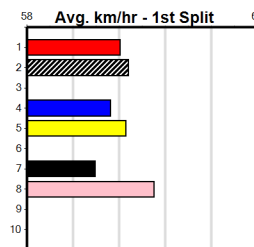

PARKER PUMPS (1-3 WINS)

Distance: 520m, Race Type: Restricted Win, Total Prizemoney: $3,340
1st: $2,230, 2nd: $690, 3rd: $345, 4th: $75

BIG BOY COOPER (2) has turned in some handy performances of late and he will appreciate the smaller line-up. CHARLI MARLEY (5) was far from disgraced at Horsham last time and she can settle near the speed. DINOSAUR (8) has claims

Watchdog Tips: 2 5 8 4 **Bet:** Win 2

Form Box	Wgt	Dist	Track	Date	Time	BON	Margin	1st/2nd (Time)	PIR	Checked	Comment	WR	Split 1	S/P	Grade
1	PSYCHO BUDDY [7] $8.00														
	BD Dog Jul-22 Sire: SH AVATAR Dam: FAIRYTALE WISH														
	Owner(s): C Capuano Trainer: Nicole Salna (Anakie)														
	Winning Distances: < 300m (0) 300 - 399m (0) 400 - 499m (1) 500 - 599m (0) 600 - 699m (0) > 700m (0)														
	Winning Weights: 31.7(1)														
	5th (2) 32.4 460 GEL R3 02-Aug-24 26.47 26.02 4.75L PAW KRAMER (26.14) S/876 . . . 6.96 $21.30 X67														
	2nd (3) 32.3 450 BAL R5 07-Aug-24 25.88 25.38 0.50L BOMB LUCA (25.85) M/742 . . . 6.93 $16.00 RW														
	2nd (1) 32.7 545 BAL R4 11-Aug-24 31.27 31.15 1.75L ZIPPING GRANDE (31.15) S/2111 . . . 6.86 $1.80 T3-RW														
	3rd (8) 32.2 450 WBL R5 15-Aug-24 25.60 25.23 5.50L SPRITELY SIAN (25.23) M/544 . . . 6.94 $8.40 X67														
	6th (4) 31.7 545 BAL R6 21-Aug-24 32.00 31.24 8.50L THANK YOU TOMMY (31.41) M/5554 . . . 7.07 $7.00 S														
2	BIG BOY COOPER [6] $3.20														
	BK Dog Jul-22 Sire: SH AVATAR Dam: FAIRYTALE WISH														
	Owner(s): C Capuano Trainer: Clint Capuano (Anakie)														
	Winning Distances: < 300m (0) 300 - 399m (0) 400 - 499m (2) 500 - 599m (0) 600 - 699m (0) > 700m (0)														
	Winning Weights: 30.7(1) 31.1(1)														
	5th (3) 30.7 390 WBL R3 22-Aug-24 22.89 21.96 10.00L PAW LEON (22.22) M/88 . . . 9.24 $13.60 7														
	6th (6) 30.7 410 HOR R9 27-Aug-24 24.00 23.09 9.00L PAW JULIA (23.39) Q/56 . . . 10.76 $8.30 7														
	5th (1) 30.7 400 GEL R10 30-Aug-24 23.13 22.46 6.50L MAC AND CHEESE (22.68) M/74 . . . 9.01 $16.00 7														
	1st (6) 30.7 400 GEL R3 03-Sep-24 22.86 22.31 0.75L DUSTY ALICE (22.91) M/33 . . . 8.59 $7.40 7														
	8th (2) 30.8 460 GEL R9 06-Sep-24 26.50 25.59 9.50L PAW UTILITY (25.85) M/888 . . . 6.99 $63.70 RW														
3	*** VACANT BOX ***														
	Sire: Dam:														
	Owner(s): Trainer:														
	Winning Distances: < 300m (0) 300 - 399m (0) 400 - 499m (0) 500 - 599m (0) 600 - 699m (0) > 700m (0)														
	Winning Weights:														
	Box History														
	Prize Best Starts Trk/Dts APM														
	Prize Best Starts Trk/Dts APM														
	Prize Best Starts Trk/Dts APM														
	Prize Best Starts Trk/Dts APM														
4	NAILED IT [6] $6.50														
	BD Bitch Jul-22 Sire: SH AVATAR Dam: FAIRYTALE WISH														
	Owner(s): C Capuano Trainer: Chloe Dew (Anakie)														
	Winning Distances: < 300m (0) 300 - 399m (0) 400 - 499m (2) 500 - 599m (0) 600 - 699m (0) > 700m (0)														
	Winning Weights: 24.9(1) 25.2(1)														
	6th (5) 23.7 410 HOR R3 09-Apr-24 24.42 23.26 10.00L LANKY LARRY (23.73) M/66 . . . 10.94 $8.50 M														
	5th (6) 24.3 390 WBL R3 15-Apr-24 23.14 22.46 8.00L QUEEN SHAKA (22.60) M/78 . . . 9.25 $9.30 M														
	7th (8) 24.9 410 HOR R1 19-Apr-24 24.36 23.40 8.50L RUXTON SPICE (23.78) M/88 . . . 10.98 $30.90 M														
	7th (7) 24.9 410 HOR R2 23-Apr-24 24.24 23.26 9.00L ZAPPER BALE (23.62) M/66 . . . 11.15 $73.20 M														
	1st (7) 25.2 450 BAL R1 07-Jul-24 25.98 25.42 0.50L ROCKING ROXY (26.01) M/332 . . . SW 6.90 $9.50 T3-M														
5	CHARLI MARLEY [6] $3.60														
	BK Bitch Jul-22 Sire: SH AVATAR Dam: FAIRYTALE WISH														
	Owner(s): C Capuano Trainer: Chloe Dew (Anakie)														
	Winning Distances: < 300m (0) 300 - 399m (0) 400 - 499m (1) 500 - 599m (1) 600 - 699m (0) > 700m (0)														
	Winning Weights: 26.3(1) 26.4(1)														
	2nd (1) 26.2 450 BAL R3 14-Jul-24 25.95 25.38 0.25L KAYDEN'S CUDDLES (25.94) M/223 . . . 6.78 $2.20 T3-7