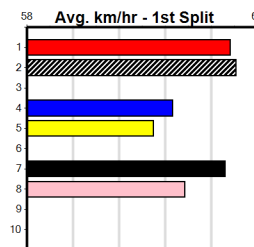

GEELONG PRINTING

Distance: 400m, Race Type: Mixed 3/4, Total Prizemoney: $3,360
1st: $2,250, 2nd: $690, 3rd: $345, 4th: $75

LEO BALE (2) destroyed a similar line-up here last week and he should prove hard to hold out again. GUNAI WIZARD (1) owns a scorching 22.23 PB here and he is drawn to be prominent throughout. ASTON ZOOM (7) may be value

Watchdog Tips: **2** **1** **7** **5** **Bet:** **Trifecta 1,2/1,2,7/1,2,5,7 ($10 - 125%)**

1

GUNAI WIZARD [3] **Quick PB here, settles on the speed, danger** **$2.80**
BD Dog Oct-21 Sire: ASTON DEE BEE Dam: GUNAI GOSSIP Trainer: John Barbara (Exford)
Owner(s): J Martin
Winning Distances: < 300m (0) 300 - 399m (2) 400 - 499m (8) 500 - 599m (0) 600 - 699m (0) > 700m (0)
Winning Weights: 33.8(1) 34.2(1) 34.5(2) 34.7(1) 34.9(1) 35.3(2) 35.6(1) 35.9(1)
8th (6) 35.0 450 SHP R8 08-Apr-24 25.85 25.12 11.00 BOURKE (25.12) M/558 . . . 6.66 $3.00 X45
2nd (3) 34.3 390 BAL R5 10-Jul-24 22.07 21.82 3.75L ASTON FANTASTIC (21.82) Q/22 . . . 8.41 $6.00 X45
2nd (6) 34.0 390 BAL R11 17-Jul-24 22.12 21.95 2.75L ASTON FANTASTIC (21.95) M/22 . . . 8.43 $6.70 X45
1st (5) 34.5 450 SHP R8 22-Jul-24 25.17 24.95 1.00L FIGURE IT OUT (25.24) M/111 . . . SW . 6.54 $3.70 X45
2nd (5) 34.6 525 MEA R5 27-Jul-24 30.63 30.09 1.25L MEPUNGA OLLIE (30.55) M/1111 . . . . 5.10 $4.30 5
7th (7) 35.0 525 MEA R11 10-Aug-24 31.10 29.91 12.00 DEADLY AVENGER (30.28) M/2357 . . . . 5.09 $7.00 5
7th (6) 35.6 300 HVL R4 15-Sep-24 17.24 16.80 3.5L PAW WALDO (17.00) S/6 . . . . 3.99 $3.20 X45
7th (7) 36.2 300 HVL R12 22-Sep-24 17.15 16.59 7.50L SAILPLANE (16.63) M/8 . . . . 4.09 $2.60 5
Last 3 wins NOT included above
1st (7) 35.6 460 GEL R8 19-Jan-24 25.75 25.69 6.00L DEEP FEVER (26.16) M/111 . . . SW . 6.58 $2.10 X45
1st (7) 35.3 460 GEL R8 02-Feb-24 25.63 25.58 4.00L FABS UDON (25.90) Q/111 . . . . 6.51 $4.50 X34
1st (8) 34.9 450 BAL R8 27-Feb-24 25.26 25.23 0.75L ZELDA CHAOS (25.30) M/112 . . . . 6.58 $1.70 X45

Box History

Bx	1st	2nd	3rd	4th	5th	6th	7th	8th
1			1					1
2	2	2	1					1
3	1	1	1					
4		1	1					
5	1	1	1					1
6	1	1	1					1 1
7	3	1	1	1				2
8	2	2		1				

Prize Best Starts Trk/Dts APM $33972.50 22.23(2)-12/1/24 34-10-9-6 6-4-0-2 7867