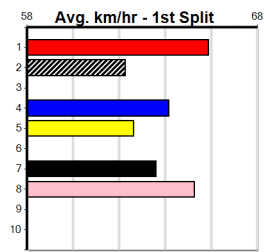

Geelong
10
10:05PM
(VIC time)

MELBOURNE CONTAINER PARK

Distance: 400m, Race Type: Mixed 6/7, Total Prizemoney: $2,925
1st: $1,950, 2nd: $600, 3rd: $300, 4th: $75

ASTON AMISHA (7) is armed with slick early speed and she should turn for home with a nice break.
JUST BELIEVE (8) has been impressive in her past two at Warrnambool and the wide draw suits.
BEND YOUR EAR (1) just needs luck early on

Watchdog Tips: **7** **8** **1** **5** **Bet:** **Win 7**

1

BEND YOUR EAR [6] Resuming, good mid race pace, threat **$3.20**
BK Dog Feb-22 Sire: FERNANDO BALE Dam: TIME TO TALK Trainer: Martin Galea (Sunshine North)
Owner(s): A Galea
Winning Distances: < 300m (0) 300 - 399m (0) 400 - 499m (2) 500 - 599m (0) 600 - 699m (0) > 700m (0)
Winning Weights: 32.7(1) 32.8(1)

3rd	4th	5th	6th	7th	8th	9th	10th	11th	12th	13th	14th	15th	16th	17th	18th	19th	20th	21st	22nd	23rd	24th	25th	26th	27th	28th	29th	30th	
3rd (8)	32.3	400	GEL	R1	03-May-24	22.97	22.45	5.00L	SHAKER STICKER (22.63)	M/23	.	.	.	.	.	.	.	.	.	.	.	.	.	.	.	.	.	.
1st (2)	32.8	400	GEL	R2	14-Jun-24	22.79	22.54	0.50L	FABIO GIBLET (22.82)	Q/12	.	.	.	.	.	.	.	.	.	.	.	.	.	.	.	.	.	
2nd (7)	32.7	400	GEL	R3	21-Jun-24	22.78	22.41	0.25L	SCOTLAND YARD (22.77)	M/33	.	.	.	.	.	.	.	.	.	.	.	.	.	.	.	.	.	
1st (5)	32.7	400	GEL	R9	28-Jun-24	22.67	22.38	0.75L	MISS MILLIE (22.71)	M/22	.	.	.	.	.	.	.	.	.	.	.	.	.	.	.	.	.	
5th (2)	33.7	400	GEL	R10	05-Jul-24	23.15	22.48	8.50L	PUNCHY (22.58)	Q/34	.	.	.	.	.	.	.	.	.	.	.	.	.	.	.	.	.	
7th (6)	33.4	400	GEL	R4	12-Jul-24	23.15	22.51	7.00L	SCOTLAND YARD (22.66)	M/88	.	.	.	.	.	.	.	.	.	.	.	.	.	.	.	.	.	
3rd (1)	33.2	400	GEL	R9	19-Jul-24	22.86	22.49	5.50L	ZIPPING CLOONEY (22.49)	M/34	.	.	.	.	.	.	.	.	.	.	.	.	.	.	.	.	.	
3rd (7)	33.0	400	GEL	R9	26-Jul-24	23.09	22.39	6.00L	HARAJUKU LASS (22.69)	M/24	.	.	.	.	.	.	.	.	.	.	.	.	.	.	.	.	.	

Last 3 wins NOT included above

Box	1st	2nd	3rd	4th	5th	6th	7th	8th
1								
2	1							
3								
4								
5	1							
6		1						
7			1					
8				2				

Prize Best	$6290.00
Starts	22.67(5)-28/6/24
Trk/Dts	14-2-3-4
APM	10-2-1-4
	3482

2

IMPOSTER [7] Steady debut winner, this is harder, tested **$10.00**
BK Dog Feb-23 Sire: FERNANDO BALE Dam: PATRIOT EARHART Trainer: Daniel Gibbons (Avalon)
Owner(s): A Tullio
Winning Distances: < 300m (0) 300 - 399m (0) 400 - 499m (1) 500 - 599m (0) 600 - 699m (0) > 700m (0)
Winning Weights: 31.9(1)

1st	2nd	3rd	4th	5th	6th	7th	8th																				
1st (6)	31.9	425	BEN	R1	13-Sep-24	24.45	23.70	0.50L	EXPULSED (24.47)	M/443	.	.	.	.	.	.	.	.	.	.	.	.	.	.	.	.	.
7th (7)	32.2	400	GEL	R10	20-Sep-24	23.55	22.35	11.00	GO ME GO (22.79)	M/78	.	.	.	.	.	.	.	.	.	.	.	.	.	.	.	.	

Last 3 wins NOT included above

Box	1st	2nd	3rd	4th	5th	6th	7th	8th
1								
2								
3								
4								
5								
6	1							
7							1	
8								

Prize Best	$1680.00
Starts	23.55(7)-20/9/24
Trk/Dts	2-1-0-0
APM	1-0-0-0
	1680

3

*** VACANT BOX ***
Sire: Dam: Trainer:
Owner(s):
Winning Distances: < 300m (0) 300 - 399m (0) 400 - 499m (0) 500 - 599m (0) 600 - 699m (0) > 700m (0)
Winning Weights: