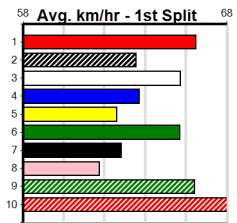

OUTER EAST FOOTBALL NETBALL COMP

Distance: 300m, Race Type: Tier 3 - Grade 6, Total Prizemoney: $1,530

1st: $1,000, 2nd: $320, 3rd: $160, 4th: $50

CRYPTO PRINCE (3) recorded a solid all the way win three starts back and he may only need to step on even terms to salute again in this. WHATEVER WILLOW (4) will find this easier than her last few starts and could challenge first up.

Watchdog Tips:

3

4

10

7

Bet:

Win 3