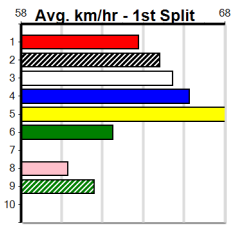

Suggested Quaddie:

- 1st Leg: 1,6 2nd Leg: 1,3,8,9
- 3rd Leg: 1,3,6 4th Leg: 4,5,7
- Cost: \$50 for 69.44%

Download Now

Mobile Form Guide

Average Winning Time:

Distance	Grade	Avg. Time
300m	Grade 5 T3	16.97
300m	Tier 3 - Grade 6	16.98
300m	Tier 3 - Grade 7	17.03
300m	Tier 3 - Maiden	17.18
350m	Grade 5 T3	19.60
350m	Tier 3 - Restricted Win	19.63

Track Record:

Distance	Time	Greyhound	Date Set
300m	16.057	UNLEASH COLLINDA	11-Dec-22
350m	18.641	UNLEASH COLLINDA	19-Feb-23

Healesville

SPORTSBET NOBODY DOES IT EASIER

Distance: 300m, Race Type: Tier 3 - Maiden, Total Prizemoney: \$1,530
1st: \$1,000, 2nd: \$320, 3rd: \$160, 4th: \$50