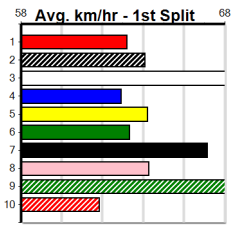

PITSTOP MOWER REPAIRS

Distance: 350m, Race Type: Grade 5 T3, Total Prizemoney: $1,530
1st: $1,000, 2nd: $320, 3rd: $160, 4th: $50

6

12:11PM

(VIC time)

BEAR LEE BANDIT (9) loves this track will go close. IN THEIR HONOUR (8) produced a good Shepparton win 3 back and he could prove hard to hold out if he can wind up mid race. LAKEVIEW DOZER (1) will find this a bit easier

Watchdog Tips: **9** **8** **1** **3** **Bet:** **Box Trifecta 1,3,8,9 ($10 for 41.67%)**