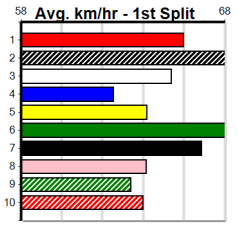

Healesville

SPORTSBET GREEN TICKS

Distance: 300m, Race Type: Grade 5 T3, Total Prizemoney: $1,530
1st: $1,000, 2nd: $320, 3rd: $160, 4th: $50

12
2:23PM
(VIC time)

MY GIRL TISSA (1) recorded a solid win here last start and she may only need to step on terms to salute again today. BRENDEN (5) was a good all the way winner two starts back and he could be prominent throughout here.

Watchdog Tips: **1** **5** **2** **3** **Bet:** **Trifecta 1/2,3,5/2,3,5,7 ($10 - 111.11%)**