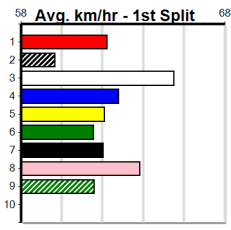

JASON McKEOWN PHOTOGRAPHY

Distance: 300m, Race Type: Tier 3 - Maiden, Total Prizemoney: \$1,530
1st: \$1,000, 2nd: \$320, 3rd: \$160, 4th: \$50

2

10:53AM

(VIC time)

BIG REVEAL (3) has shown plenty of talent in his 6 starts to date and he looks like the one to beat with any luck here. DANCE THE MARJEN (4) recorded a handy 350m placing here last start and she looks like the danger in this.