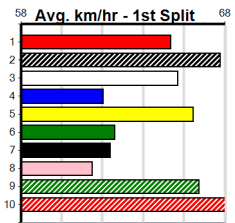

UNO PEANUT (7) showed good mid race pace in his solid win here 2 starts back and he could prove hard to hold out in this. OPEN HEAVEN (1) is drawn to get the gun run in this and he could be the main danger here.

Watchdog Tips:

7

1

4

5

Bet:

Win 7