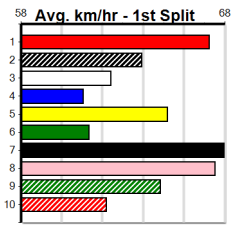

DOWNLOAD THE WATCHDOG APP

Distance: 300m, Race Type: Tier 3 - Grade 7, Total Prizemoney: $1,530
1st: $1,000, 2nd: $320, 3rd: $160, 4th: $50

3

11:08AM

(VIC time)

CLASSIC WYNSTAN (7) has been racing well with two placings in his last three outings and he may be the one to beat in this. QUEEN KATE (8) can race on the speed from the outset here and looks likely to be prominent throughout.

Watchdog Tips: **7** **8** **5** **2** **Bet:** **Quinella 7/8 ($10 for 1000%)**