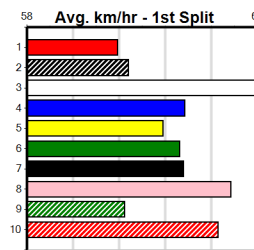

JVDM GREEN LIGHT ON PODCAST

Distance: 300m, Race Type: Grade 5 T3, Total Prizemoney: $1,530
1st: $1,000, 2nd: $320, 3rd: $160, 4th: $50

NEW ARRANGEMENT (8) can explode soon after box rise in his races and he may prove hard to hold out in this. SPEEDY PAM (3) can set the tempo soon after box rise and could be in front for a long way in this.

Watchdog Tips: 8 3 2 1 Bet: Win 8

ASTON WASHINGTON [5] $6.00
BK Bitch Jan-22
Owner(s): R Borda
Sire: ASTON DEE BEE Dam: ASTON CORINNA
Trainer: Kathrynne Tabb (Lara)
Winning Distances: < 300m (0) 300 - 399m (3) 400 - 499m (0) 500 - 599m (0) 600 - 699m (0) > 700m (0)
Winning Weights: 25.2(1) 25.5(1) 25.9(1)
Box History table and Prize Best Starts table included.

ARTORIAS BALE (NSW)[5] $8.00
BEED Dog Feb-22
Owner(s): R Weightman
Sire: BARCIA BALE Dam: IYLEE BALE
Trainer: Robert Weightman (Haddon)
Winning Distances: < 300m (0) 300 - 399m (3) 400 - 499m (0) 500 - 599m (0) 600 - 699m (0) > 700m (0)
Winning Weights: 33.0(1) 33.6(1) 34.5(1)
Box History table and Prize Best Starts table included.

SPEEDY PAM [5] $5.00
BK Bitch Mar-21
Owner(s): E Bolton
Sire: MY REDEEMER Dam: INTER HELEN
Trainer: Suzanne Reaper (Tynong)
Winning Distances: < 300m (0) 300 - 399m (6) 400 - 499m (0) 500 - 599m (0) 600 - 699m (0) > 700m (0)
Winning Weights: 26.8(2) 26.9(2) 27.0(1) 27.5(1)
Box History table and Prize Best Starts table included.

EASILY AMUSED (NSW)[5] $10.00
RF Dog Jun-20
Owner(s): J Leek
Sire: ORSON ALLEN Dam: LUMINESCENCE
Trainer: Jodie Leek (Warrantdyte)
Winning Distances: < 300m (0) 300 - 399m (6) 400 - 499m (4) 500 - 599m (0) 600 - 699m (0) > 700m (0)
Winning Weights: 33.6(2) 33.7(1) 33.9(2) 34.3(1) 34.4(1) 34.5(2) 35.1(1)
Box History table and Prize Best Starts table included.

EVEN CHANCE [5] $6.50
BK Dog Apr-22
Owner(s): G Collins
Sire: BEAST UNLEASHED Dam: ZIPPING FREEMAN
Trainer: Margery Quick (Haddon)
Winning Distances: < 300m (0) 300 - 399m (2) 400 - 499m (1) 500 - 599m (0) 600 - 699m (0) > 700m (0)
Winning Weights: 34.6(1) 34.9(1) 35.1(1)
Box History table and Prize Best Starts table included.