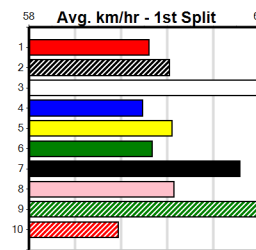

PITSTOP MOWER REPAIRS

6

12:11PM

(VIC time)

Distance: 350m, Race Type: Grade 5 T3, Total Prizemoney: $1,530
1st: $1,000, 2nd: $320, 3rd: $160, 4th: $50

BEAR LEE BANDIT (9) loves this track will go close. IN THEIR HONOUR (8) produced a good Shepparton win 3 back and he could prove hard to hold out if he can wind up mid race. LAKEVIEW DOZER (1) will find this a bit easier

Watchdog Tips: **9** **8** **1** **3** **Bet:** **Box Trifecta 1,3,8,9 ($10 for 41.67%)**

1

LAKEVIEW DOZER [5] Find this easier than his last few, major player. **$6.50**

BEBD Dog Nov-20 Sire: WHISKEY RIOT Dam: LAKEVIEW GRACE Trainer: Yvonne Cassidy (Valencia Creek)

Owner(s): Y Cassidy
Winning Distances: < 300m (0) 300 - 399m (5) 400 - 499m (7) 500 - 599m (0) 600 - 699m (0) > 700m (0)
Winning Weights: 31.7(1) 31.9(2) 32.1(2) 32.2(1) 32.3(1) 32.4(1) 33.2(1) 33.4(1) 34.1(1) 34.2(1)

Plc	Box	Wgt	Dist	Track	Date	Time	BON	Margin	1st/2nd (Time)	PIR	Checked	Comment	W/R	Split 1	S/P	Grade
4th	(3)	34.0	435	SLE	R6	24-Apr-24	25.12	24.60	7.50L DR. SPOKES (24.60)	M/865	.	.	.	5.52	$5.40	5
2nd	(1)	33.9	350	TRA	R4	01-May-24	19.64	19.51	1.00L FAIRTRADE MARJEN (19.57)	M/22	.	.	.	6.55	$2.80	5
5th	(6)	34.1	435	SLE	R12	08-May-24	25.34	24.32	9.00L TEXAS LONG HORN (24.72)	M/355	.	SW	.	5.28	$4.30	5NP
5th	(4)	33.9	400	WGL	R7	18-May-24	23.37	22.82	6.50L ZENI BALE (22.94)	M/66	.	.	.	8.73	$9.40	5
1st	(7)	34.1	435	SLE	R6	22-May-24	24.70	24.63	1.75L DR. ANGELO (24.82)	M/111	.	.	.	5.29	$6.40	X45
8th	(4)	33.7	435	SLE	R12	02-Jun-24	26.00	24.37	18.00 DASHER BALE (24.74)	Q/388	.	V14	.	5.43	$8.10	5
7th	(7)	33.8	350	HVL	R6	06-Sep-24	19.72	19.01	11.00 ANGRY FRANKY (19.01)	M/2	.	.	.	6.52	$66.40	T3-5
5th	(5)	34.2	435	SLE	R6	11-Sep-24	25.19	24.22	10.00 KEISHA (24.52)	Q/155	.	.	.	5.21	$34.60	5

Last 3 wins NOT included above

1st	(1)	33.2	350	TRA	R12	29-Jan-24	19.99	19.88	1.00L HUNTER'S CHOICE (20.05)	M/44	.	.	.	6.69	$5.70	T3-5
1st	(3)	33.4	350	TRA	R7	19-Feb-24	19.80	19.80	1.25L DAN DAN (19.88)	M/11	.	.	.	6.58	$2.00	T3-5
1st	(1)	34.2	350	TRA	R11	17-Apr-24	19.84	19.73	0.75L INFRA LADY (19.88)	M/11	.	.	.	6.53	$3.20	T3-5

Box History

Bx	1st	2nd	3rd	4th	5th	6th	7th	8th
1	3	2	1	1				
2	2	1	1			2	1	
3	1		2	3				1
4	1				3		1	1
5	1		1	1	1			
6	1	1	1	1	2	2	1	
7	3	1	1	1				2
8			1	1	3	1	2	

Prize Best Starts Trk/Dts APM: $29900.00, 19.72(7)-6/9/24, 56-12-4-7, 1-0-0-0, 2217