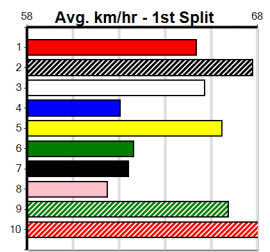

Distance: 300m, Race Type: Grade 5 T3, Total Prizemoney: $1,530
1st: $1,000, 2nd: $320, 3rd: $160, 4th: $50

(VIC time)

UNO PEANUT (7) showed good mid race pace in his solid win here 2 starts back and he could prove hard to hold out in this. OPEN HEAVEN (1) is drawn to get the gun run in this and he could be the main danger here.

Watchdog Tips: 7 1 4 5 Bet: Win 7

OPEN HEAVEN (QLD)[5] Drawn to get the gun run in this, major player. $4.20
RF Dog Dec-20 Sire: BARCIA BALE Dam: LANIS MORRIS
Owner(s): DIVINE DREAM TWO (SYN), R Sinfield, B Sinfield, K Dodd
Trainer: Kaylah Thorburn (Gormandale)

CHANGE [5] Showed speed in smart last start placing, place. $8.00
BK Bitch Oct-20 Sire: ZAMBORA BROCKIE Dam: SEGOVIA
Owner(s): E Wood
Trainer: Elaine Wood (Nambrok)

OCEAN MIST [5] Good win here last start, cannot dismiss here. $6.50
BK Bitch Dec-19 Sire: ZAMBORA BROCKIE Dam: OCEAN VIEW
Owner(s): BACHELOR CLUB (SYN), P Martinovic, J Martinovic, J Martinovic
Trainer: John Martinovic (Koo Wee Rup)

WHIZZER [5] Strong placings in 3 of his last 4 starts, chance. $5.50
WBK Dog Apr-21 Sire: WHISKEY RIOT Dam: LEKTRA MISS
Owner(s): J Belsham
Trainer: Loren Dalziel (Longwarry)

WITHOUT REASON (NSW)[5] Solid winner here 3 starts back, threat if steps. $3.60
BD Dog Jun-20 Sire: KINLOCH BRAE Dam: SUBWAY MISS
Owner(s): Short run (SYN), P Newell, S Davis, D Fowler, W Noonan, P Newell, M Soudek
Trainer: Patrick Newell (Wallan)