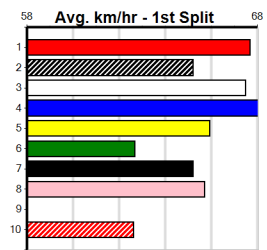

GREYHOUND CLUBS VICTORIA

Distance: 300m, Race Type: Grade 5 T3, Total Prizemoney: $1,530
1st: $1,000, 2nd: $320, 3rd: $160, 4th: $50

FEROCIOUS SANDY (5) can explode once fully balanced in her races and she may prove hard to hold out in this. ASIA (6) is well suited drawn a bit wide in this and she can wind up mid race and make her presence felt.

Watchdog Tips: 5 6 3 8 Bet: Win 5

Form Box Wgt Dist Track Date Time BON Margin 1st/2nd (Time) PIR Checked Comment W/R Split 1 S/P Grade

DEVLIN IN ME [5] Good turn of foot once balanced, must respect. $5.50
Owner(s): K King
Sire: MY REDEEMER Dam: STAR ANISE
Trainer: Kay King (Langwarrin)

Box History table and Prize Best Starts Trk/Dts APM for DEVLIN IN ME

SHE'S SOMETHING [5] Can show handy mid race pace, place hopes here. $10.00
Owner(s): DEFA (SYN), S Wilson, T Wilson
Sire: BANJO BOY Dam: LEAVE ME OUT
Trainer: Bernie Ender (St Albans)

Box History table and Prize Best Starts Trk/Dts APM for SHE'S SOMETHING

URANA RHINO [5] Smart last start winner here, chance with luck. $6.50
Owner(s): S Mallia
Sire: FERNANDO BALE Dam: MA'S PLUM JAM
Trainer: Simon Mallia (Nyora)

Box History table and Prize Best Starts Trk/Dts APM for URANA RHINO

SONIC CYCLONE [5] Can show early speed but place looks best. $12.00
Owner(s): P Reinders
Sire: FERNANDO BALE Dam: PAUA TO AVOID
Trainer: Peter Reinders (Gruyere)

Box History table and Prize Best Starts Trk/Dts APM for SONIC CYCLONE

FEROCIOUS SANDY (NSW)[5] Can explode once fully balanced, hard to hold out. $3.00
Owner(s): WATCH AND WAIT (SYN), S Dalton, C Dalton, L Dalton
Sire: SHIMA SHINE Dam: MIDNIGHT HERO
Trainer: Leonie Dalton (Coldstream)

Box History table and Prize Best Starts Trk/Dts APM for FEROCIOUS SANDY

1

2

3

4

5