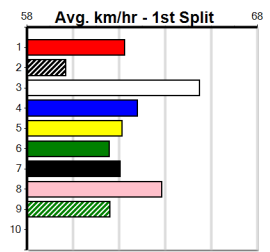

JASON McKEOWN PHOTOGRAPHY

2
10:53AM

(VIC time)

Distance: 300m, Race Type: Tier 3 - Maiden, Total Prizemoney: $1,530
1st: $1,000, 2nd: $320, 3rd: $160, 4th: $50

BIG REVEAL (3) has shown plenty of talent in his 6 starts to date and he looks like the one to beat with any luck here. DANCE THE MARJEN (4) recorded a handy 350m placing here last start and she looks like the danger in this.

Watchdog Tips: **3** **4** **6** **2** **Bet:** Trifecta 3,4/2,3,4,6/2,3,4,6 ($10 - 83.33%)

1

BLAZING GIRL [M] ***** SCRATCHED ***** **$15.00**

BK Bitch Feb-22 Sire: ZACK MONELLI Dam: SUPERCOMPUTER Trainer: Kaylah Thorburn (Gormandale)

Owner(s): K Thorburn
Winning Distances: < 300m (0) 300 - 399m (0) 400 - 499m (0) 500 - 599m (0) 600 - 699m (0) > 700m (0)

Winning Weights:

Rank	Age	Sex	Dist	Track	Date	Time	Wgt	Opponent	PIR	Checked	Comment	WR	Split 1	S/P	Grade
7th	(2)		27.9	300	HVL	R2	17.72	16.92	9.50L CAR RAMROD (17.06)	M/8			4.14	$6.90	T3-M
7th	(2)		27.8	300	HVL	R1	29-Dec-23	17.68	16.79	6.00L TURNPIKE LANE (17.26)	S/6		4.15	$13.20	T3-M
7th	(7)		27.5	400	WGL	R3	09-Jan-24	24.26	22.70	9.00L GARY ON STILTS (23.66)	M/66		9.10	$22.30	T3-M
5th	(1)		27.4	400	WGL	R2	16-Jan-24	23.57	22.27	10.00 PLAY LAB (22.89)	M/75		9.01	$68.70	M
5th	(7)		27.7	350	HVL	R1	19-Jan-24	20.21	19.66	8.00L LITTLE FAST BULL (19.66)	M/2		6.74	$35.50	T3-M
6th	(1)		27.9	435	SLE	R1	28-Jan-24	25.43	24.22	8.50L DR. ANNE (24.83)	M/223		5.29	$37.90	M
7th	(1)		27.3	400	WGL	R1	30-May-24	24.01	22.96	12.00 DANCING DARCI (23.23)	M/78		8.90	$6.80	T3-M
7th	(6)		27.5	400	WGL	R2	04-Jun-24	23.64	22.82	8.50L CRYPTO PRINCE (23.05)	M/57		8.90	$62.20	T3-M

Last 3 wins NOT included above

Box History

Bx	1st	2nd	3rd	4th	5th	6th	7th	8th
1					1	1	1	
2								2
3								
4								1
5					1			
6								2
7						1		2
8	1							

Prize Best $320.00
Starts 17.15(8)-10/11/23
Trk/Dts 13-0-1-0
APM 5-0-1-0 64

2

CRYPTO ANGEL [M] **Shown speed here last start, could improve.** **$12.00**

BK Bitch Sep-22 Sire: ASTON RUPEE Dam: PRINCESS LACE Trainer: Brendan De rozario (Cranbourne)

Owner(s): Crypto Syndicate (SYN), B De rozario, M Brigham
Winning Distances: < 300m (0) 300 - 399m (0) 400 - 499m (0) 500 - 599m (0) 600 - 699m (0) > 700m (0)

Winning Weights:

Rank	Age	Sex	Dist	Track	Date	Time	Wgt	Opponent	PIR	Checked	Comment	WR	Split 1	S/P	Grade
8th	(2)		26.1	400	GEL	R2	27-Jul-24	24.55	22.66	23.00 BURN AROUND (23.00)	M/78	VO	9.09	$18.60	M
6th	(2)		27.0	300	HVL	R1	22-Sep-24	17.43	16.59	7.50L CANYA WILDFIRE (16.91)	M/1		3.95	$52.90	MH

Last 3 wins NOT included above

Box History

Bx	1st	2nd	3rd	4th	5th	6th	7th	8th
1								
2						1		1
3								
4								
5								
6								
7								
8								

Prize Best $0.00
Starts 17.43(2)-22/9/24
Trk/Dts 2-0-0-0
APM 1-0-0-0 0