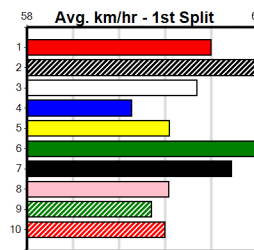

SPORTSBET GREEN TICKS

Distance: 300m, Race Type: Grade 5 T3, Total Prizemoney: $1,530
1st: $1,000, 2nd: $320, 3rd: $160, 4th: $50

MY GIRL TISSA (1) recorded a solid win here last start and she may only need to step on terms to salute again today. BRENDEN (5) was a good all the way winner two starts back and he could be prominent throughout here.

Watchdog Tips: 1 5 2 3 Bet: Trifecta 1/2,3,5/2,3,5,7 ($10 - 111.11%)

MY GIRL RISSA [5] Solid last start win here, gun draw, go close. $2.20
Owner(s): B Galea
Winning Distances: < 300m (0) 300 - 399m (8) 400 - 499m (2) 500 - 599m (0) 600 - 699m (0) > 700m (0)
Box History table and Prize Best Starts table included.

JEFFERSON COUNTY [5] Returned to form here last week, chance if steps. $5.50
Owner(s): G Johnson
Winning Distances: < 300m (0) 300 - 399m (8) 400 - 499m (9) 500 - 599m (2) 600 - 699m (0) > 700m (0)
Box History table and Prize Best Starts table included.

WHAT A SPIRIT [5] Small placings in 2 of her last 4, can threaten. $6.50
Owner(s): N Mason
Winning Distances: < 300m (0) 300 - 399m (3) 400 - 499m (2) 500 - 599m (0) 600 - 699m (0) > 700m (0)
Box History table and Prize Best Starts table included.

ISHMY BELLE [5] Drawn to find too much trouble, looks unlikely. $12.00
Owner(s): K Doidge
Winning Distances: < 300m (0) 300 - 399m (0) 400 - 499m (4) 500 - 599m (0) 600 - 699m (0) > 700m (0)
Box History table and Prize Best Starts table included.

BRENDEN [5] Good all the way winner here 2 back, main danger. $4.60
Owner(s): R Wood
Winning Distances: < 300m (0) 300 - 399m (2) 400 - 499m (4) 500 - 599m (0) 600 - 699m (0) > 700m (0)
Box History table and Prize Best Starts table included.