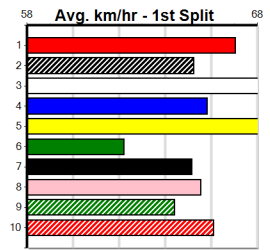

CENTRAL SCAFFOLDS

Distance: 350m, Race Type: Grade 5 T3, Total Prizemoney: $1,530
1st: $1,000, 2nd: $320, 3rd: $160, 4th: $50

HARD PRESS (5) has posted solid wins here in two of her last four starts and she may prove hard to hold out in this. LUKA MAGIC (4) can show solid mid race pace in his races and he could challenge with an ounce of luck here.

Watchdog Tips: 5 4 7 3 Bet: Box Trifecta 3,4,5,7 ($10 for 41.67%)

ANOKE [5] Steady win before last start fall, place if fit. $7.00
BD Dog Sep-21 Sire: BARCIA BALE Dam: MARLEY SPRITE
Trainer: Vincent Daffy (Eumemmerring)
Winning Distances: < 300m (0) 300 - 399m (2) 400 - 499m (2) 500 - 599m (1) 600 - 699m (0) > 700m (0)
Winning Weights: 31.9(1) 32.3(1) 33.0(1) 33.2(1) 33.5(1)
2nd (3) 33.5 350 HVL R7 02-Aug-24 19.84 19.11 0.50L MY BOY TED (19.82) M/3 . . . 6.70 $2.30 T3-RW
1st (6) 33.5 350 HVL R10 09-Aug-24 19.57 19.57 4.75L NORMAL LIFE (19.90) M/1 . . . 6.60 $2.20 T3-6
6th (5) 33.3 515 SAP R7 12-Aug-24 30.40 29.27 7.50L BUNDY PARADISE (29.89) Q/2455 . . . 5.19 $81.80 X67
7th (2) 33.0 350 HVL R7 18-Aug-24 19.88 19.07 12.00L ASTON FANTASTIC (19.07) M/6 . . . 6.64 $50.10 5
4th (2) 33.2 350 HVL R6 26-Aug-24 19.81 19.33 3.5L SPIRIT WORLD (19.58) M/7 . . . SW . 6.78 $3.40 T3-5
3rd (8) 33.4 460 WGL R8 29-Aug-24 26.30 26.01 4.25L WREAKING HAVOC (26.01) M/222 . . . SW . 6.52 $6.70 T3-5
1st (6) 33.2 460 WGL R8 05-Sep-24 26.66 26.64 0.50L JOY RIDE (26.68) M/321 . . . SW . 6.61 $2.80 5
F (5) 33.4 350 HVL R8 13-Sep-24 0.00 19.47 . FIDDLES (19.47) M/6 . . . VO . 6.78 $3.00 T3-5
Last 3 wins NOT included above
1st (5) 31.9 525 MEP R2 22-Nov-23 30.85 30.08 2.25L VIDEO REFEREE (31.00) M/1111 . . . . 5.24 $2.20 MH
1st (7) 32.3 450 SHP R7 14-Dec-23 25.66 25.59 2.75L LET'S PLAY TIP (25.85) M/11 . . . . 6.74 $2.50 X67
1st (3) 33.0 395 TRA R2 17-Jun-24 22.63 21.97 3.25L SHARNI'S BOY (22.85) M/122 . . . . 3.80 $4.00 X67

FIRING CHIEF [5] Handy efforts in his last 2 starts, place hopes. $10.00
BK Dog Dec-21 Sire: COSMIC CHIEF Dam: MISS HEART
Trainer: Louie Bicchieri (Fawker)
ENG BAL 2024-09-30
Winning Distances: < 300m (0) 300 - 399m (3) 400 - 499m (2) 500 - 599m (0) 600 - 699m (0) > 700m (0)
Winning Weights: 32.7(1) 32.9(2) 33.2(1) 33.5(1)
2nd (1) 33.1 350 HVL R6 18-Jul-24 19.85 19.56 1.75L ASTON QUARTZ (19.73) 6.84 $8.70 T3-5
3rd (7) 33.3 350 HVL R6 26-Jul-24 19.71 19.57 1.75L HE MAN (19.60) M/7 . . . . 6.75 $21.90 T3-5
4th (1) 33.0 350 HVL R4 23-Aug-24 19.68 19.28 2.25L ZIPPI MUSTANG (19.52) M/4 . . . SW . 6.72 $6.50 T3-5
2nd (7) 33.0 350 HVL R6 26-Aug-24 19.72 19.33 2.25L SPIRIT WORLD (19.58) S/5 . . . . 6.73 $11.90 T3-5
4th (8) 33.3 350 HVL R6 30-Aug-24 19.68 19.45 2.25L ANGRY FRANKY (19.53) M/5 . . . . 6.79 $16.80 T3-5
6th (7) 33.8 450 BAL R8 09-Sep-24 25.95 25.55 5.50L SHOWGIRL SHIRLEY (25.57) M/533 . . . . 6.79 $19.50 T3-5
3rd (1) 33.2 300 HVL R12 19-Sep-24 17.10 16.83 2.25L UNO PEANUT (16.95) S/8 . . . . 4.18 $2.20 T3-5
1st (8) 33.2 390 BAL R4 23-Sep-24 22.70 22.35 1.75L STRIKE A NIGHT (22.80) S/12 . . . . 8.58 $6.80 T3-5
Last 3 wins NOT included above
1st (6) 32.9 395 TRA R9 15-Jan-24 22.51 21.99 0.75L GASLIGHT CAPERS (22.55) M/642 . . . . 3.93 $4.50 7
1st (4) 32.7 400 WGL R3 10-Feb-24 22.95 22.63 0.75L TOP NOTCH SCOTCH (22.99) S/11 . . . . 8.56 $3.70 X67
1st (1) 32.9 350 HVL R8 06-May-24 19.77 19.70 1.75L INTER TRIGON (19.88) S/5 . . . . 6.77 $9.30 5