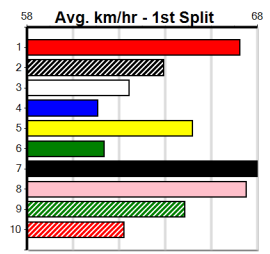

DOWNLOAD THE WATCHDOG APP

Distance: 300m, Race Type: Tier 3 - Grade 7, Total Prizemoney: $1,530
1st: $1,000, 2nd: $320, 3rd: $160, 4th: $50

CLASSIC WYNSTAN (7) has been racing well with two placings in his last three outings and he may be the one to beat in this. QUEEN KATE (8) can race on the speed from the outset here and looks likely to be prominent throughout.

Watchdog Tips: 7 8 5 2 Bet: Quinella 7/8 ($10 for 1000%)

DISCO GIZMO [7] Recorded his only win here, place hopes this draw. $15.00
Owner(s): G Ithier
Sire: GET IT GIZMO Dam: WONDERFUL WORLD
Trainer: Gavin Ithier (Devon Meadows)
Box History table and race details.

MAJOR BASIL [7] Good early, smart win 3 back, can threaten. $6.50
Owner(s): Barry Barry Barry (SYN), P Newell, P Newell, D Raven, P Barry, D Sheekey
Sire: FERNANDO BALE Dam: KEYDRA
Trainer: Patrick Newell (Wallan)
Box History table and race details.

CACHI [7] Smart placing here last start but needs some luck. $10.00
Owner(s): L Bicchieri
Sire: ORSON ALLEN Dam: GLORIOUS
Trainer: Louie Bicchieri (Fawkner)
Box History table and race details.

WALTZING INFERNO [7] *** SCRATCHED *** $51.00
Owner(s): G Ithier
Sire: JS FLAMIN ACE Dam: MINI FERNANDO
Trainer: Gavin Ithier (Devon Meadows)
Box History table and race details.

NURSE ROSIE [7] Showed speed in good last start placing, chance. $8.00
Owner(s): J Clarke
Sire: FABREGAS Dam: CARELESS COOKIE
Trainer: Jack Clarke (Creswick)
Box History table and race details.