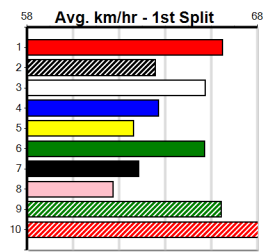

OUTER EAST FOOTBALL NETBALL COMP

9

1:10PM

(VIC time)

Distance: 300m, Race Type: Tier 3 - Grade 6, Total Prizemoney: $1,530
1st: $1,000, 2nd: $320, 3rd: $160, 4th: $50

CRYPTO PRINCE (3) recorded a solid all the way win three starts back and he may only need to step on even terms to salute again in this. WHATEVER WILLOW (4) will find this easier than her last few starts and could challenge first up.

Watchdog Tips: **3** **4** **10** **7** **Bet:** **Win 3**

1

NORMAL LIFE [6] Well drawn but not racing well of late, tested. **$15.00**

BK Bitch Aug-21 Sire: NEED MY MONEYNOW Dam: LITTLE BIT SLICK Trainer: Christine Ithier (Springvale South)

Owner(s): Dayas Star (SYN), G Ithier, C Ithier

Winning Distances: < 300m (0) 300 - 399m (1) 400 - 499m (1) 500 - 599m (0) 600 - 699m (0) > 700m (0)

Winning Weights: 28.2(1) 28.5(1)

7th (2)	29.3	300	HVL	R10	26-Jul-24	17.32	16.76	7.00L HEAD HUNTER (16.83)	M/8	. . . . .	4.25	$30.20	T3-6
5th (2)	29.3	300	HVL	R11	02-Aug-24	17.25	16.98	4.00L PARIS CALLING (16.98)	M/6	. . . . .	4.09	$34.20	T3-6
2nd (3)	29.0	350	HVL	R10	09-Aug-24	19.90	19.57	4.75L ANOKE (19.57)	M/2	. . . . .	6.71	$30.20	T3-6
4th (3)	28.8	350	HVL	R5	16-Aug-24	19.96	19.37	6.50L BROADY BOB (19.52)	M/5	. . . . .	6.70	$26.50	T3-RW
7th (6)	29.3	515	SAP	R2	26-Aug-24	30.98	29.43	17.00L BIRMINGHAM (29.86)	M/7456	. . . . .	5.34	$47.30	X67
7th (7)	29.1	350	HVL	R5	30-Aug-24	19.98	19.45	6.50L DONEGAL EXPRESS/PAW	M/8	. . . . .	6.91	$72.20	T3-RW
5th (3)	29.0	350	HVL	R4	06-Sep-24	19.91	19.01	9.50L RAGING STORM (19.24)	M/4	. . . . .	6.72	$87.80	T3-6
6th (3)	28.8	350	HVL	R7	19-Sep-24	20.09	19.49	8.50L DONEGAL EXPRESS (19.53)	M/3	. . . . .	6.62	$50.00	T3-RW

Last 3 wins NOT included above

1st (7)	28.2	390	BAL	R9	25-Sep-23	22.52	22.11	9.50L REDEMPTION ROCK (23.17)	Q/11	. . . . .	8.49	$4.00	T3-M
1st (2)	28.5	400	GEL	R9	26-Dec-23	22.87	22.58	0.75L SHERICKA (22.92)	Q/11	. . . . .	8.33	$21.90	7

Box History

Bx	1st	2nd	3rd	4th	5th	6th	7th	8th
1								
2	1				2		2	
3		1	2	2	2	1		1
4				1		1		
5		1	1	1				1
6		1	1	1		1		3
7	1		1	2	1			1
8		1	1					

Prize Best Starts Trk/Dts APM $4920.00 17.18(6)-5/7/24 37-2-5-6 9-0-2-1 1292