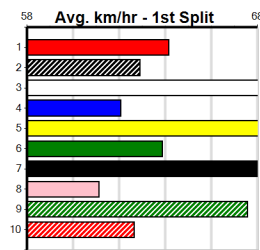

MONTROSE IGA LIQUOR

7

12:27PM

Distance: 350m, Race Type: Grade 5 T3, Total Prizemoney: $1,530
1st: $1,000, 2nd: $320, 3rd: $160, 4th: $50

(VIC time)

GET A GRIP (3) can set the tempo soon after box raise in this and she looks like the one to beat after some good racing of late. MY GIRL PIPER (6) was a top all the way winner 4 starts back and she looks like the main danger here.

Watchdog Tips: 3 6 1 7 **Bet:** Win 3

Form Box	Wgt	Dist	Track	Date	Time	BON	Margin	1st/2nd (Time)	PIR	Checked	Comment	WR	Split 1	S/P	Grade
1															
CATCH A RAINBOW [5] $4.20															
Smart placings here in her last 2 starts, chance. Trainer: Cheryl Pirani (Boronia)															
BK Bitch Nov-21 Sire: GET IT GIZMO Dam: MISS FIREBIRD															
Owner(s): C Pirani															
Winning Distances: < 300m (0) 300 - 399m (0) 400 - 499m (3) 500 - 599m (0) 600 - 699m (0) > 700m (0)															
Winning Weights: 28.2(1) 28.3(1) 28.5(1)															
6th (6)	28.2	460	WGL	R6	15-Aug-24	26.59	25.97	9.00L WHATEVER HE SAID (25.97)	S/756	.	.	.	6.90	$39.90	T3-5
5th (1)	28.2	350	HVL	R8	23-Aug-24	19.89	19.28	3.00L WANDANA LAD (19.68)	M/6	.	.	.	6.86	$30.20	T3-5
7th (1)	28.1	515	SAP	R11	26-Aug-24	30.30	29.43	12.00 WHITE CREST (29.47)	M/6667	.	.	.	5.32	$146.90	5
2nd (4)	28.4	350	HVL	R7	30-Aug-24	19.70	19.45	3.75L SWEET NUGGET (19.46)	S/6	.	.	.	6.82	$21.60	T3-5
5th (3)	28.4	460	WGL	R6	05-Sep-24	27.30	26.64	6.50L BOOT A DREAM (26.85)	M/444	.	.	.	6.83	$6.10	5
5th (4)	28.6	460	WGL	R7	12-Sep-24	26.45	25.86	6.00L STITCH AND SHOUT (26.03)	M/677	.	.	.	6.63	$8.10	T3-5
2nd (1)	28.4	350	HVL	R7	20-Sep-24	19.72	19.41	0.50L GOLDEN COAST (19.69)	M/2	.	.	.	6.76	$2.00	5
2nd (8)	28.6	350	HVL	R5	23-Sep-24	19.65	19.25	4.00L MYALL MANNERED (19.37)	Q/4	.	.	.	6.75	$10.00	T3-5
Last 3 wins NOT included above															
1st (8)	28.5	400	WGL	R2	12-Dec-23	23.01	22.31	1.00L REDSHIFT JULES (23.07)	M/22	.	.	.	8.65	$2.20	M
1st (7)	28.3	460	WGL	R9	25-Jan-24	26.88	26.35	3.25L KNIGHT CUDDLE (27.11)	Q/211	.	.	.	6.74	$1.70	T3-RW
1st (4)	28.2	460	WGL	R7	15-Feb-24	26.36	26.03	0.50L RUN KITTY RUN (26.39)	Q/443	.	.	.	6.81	$11.90	T3-RW

Box History								
Bx	1st	2nd	3rd	4th	5th	6th	7th	8th
1								
2								
3								
4	1	1		1	2		1	
5				2	2			
6					1	3	1	
7	1				2			1
8	1	1		2	2			
Prize Best Starts	$5695.00							
Trk/Dts APM	19.65(8)-23/9/24 34-3-3-2 4-0-3-0 2041