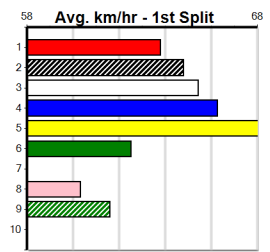

SPORTSBET NOBODY DOES IT EASIER

1
10:37AM

(VIC time)

Distance: 300m, Race Type: Tier 3 - Maiden, Total Prizemoney: $1,530
1st: $1,000, 2nd: $320, 3rd: $160, 4th: $50

JAZZ HANDS (1) has produced smart placings in her last three starts and she looks like the one to beat from her gun draw. TAILS OF JONNNY (7) ran some good placings here late last month and could be the danger in this.

Watchdog Tips: **1** **7** **3** **2** **Bet:**

Form Box	Wgt	Dist	Track	Date	Time	BON	Margin	1st/2nd (Time)	PIR	Checked	Comment	W/R	Split 1	S/P	Grade		
1	JAZZ HANDS [M] Gun draw, smart placings in her last 3, go close. $4.00																
	BK Bitch			Dec-21			Sire: JS FLAMIN ACE			Dam: LITTLE BIT SWEET			Trainer: Christine Ithier (Springvale South)				
	Owner(s): Dayas Star (SYN), G Ithier, C Ithier																
	Winning Distances: < 300m (0) 300 - 399m (0) 400 - 499m (0) 500 - 599m (0) 600 - 699m (0) > 700m (0)																
	Winning Weights:																
	8th (5)	26.6	300	HVL	R1	09-Jun-24	18.12	16.75	20.00	I'M WHAT'S NEXT (16.76)	S/8	.	.	.	4.27	$71.10 M	
	6th (3)	27.0	515	SAP	R1	04-Aug-24	31.81	29.55	18.00	TAKE A CARNATION (30.60)	M/4246	.	.	VO	5.34	$48.40 M	
	7th (4)	26.8	300	HVL	R1	09-Aug-24	17.67	16.90	9.50L	ROWDY'S BEAST (17.03)	S/8	.	.	.	4.30	$50.20 T3-M	
	7th (6)	26.6	300	HVL	R1	23-Aug-24	17.53	16.77	7.00L	EVEN CHANCE (17.05)	S/6	.	.	.	4.14	$72.00 T3-M	
	4th (4)	26.6	300	HVL	R1	26-Aug-24	17.28	16.68	3.75L	CHEWBACCA (17.02)	S/5	.	.	.	4.14	$43.40 T3-M	
2nd (4)	26.3	300	HVL	R1	06-Sep-24	17.41	16.80	1.00L	RUPTURED (17.35)	S/8	.	.	.	4.07	$8.40 T3-M		
3rd (1)	26.4	300	HVL	R1	13-Sep-24	17.13	16.77	2.75L	SACHIN (16.94)	M/5	.	.	.	4.02	$11.30 T3-M		
2nd (2)	26.1	350	HVL	R2	20-Sep-24	19.92	19.41	3.25L	SHAUN LEE ROSE (19.70)	S/7	.	.	.	6.88	$4.40 M		
Last 3 wins NOT included above																	
Box History																	
Bx	1st	2nd	3rd	4th	5th	6th	7th	8th									
1																	
2		1	1														
3								1									
4		1		1					1								
5															1		
6															1		
7																	
8																	
Prize Best	$850.00																
Starts	17.13(1)-13/9/24																
Trk/Dts	8-0-2-1																
APM	6-0-1-1																
	850																

2	OCTOBER RAIN [M] Shown good early speed in recent times, threat. $5.00															
	BK Bitch			Mar-22			Sire: ASTON DUKE			Dam: LET'S GO SALLY			Trainer: Simon Mallia (Nyora)			
	Owner(s): S Mallia															
	Winning Distances: < 300m (0) 300 - 399m (0) 400 - 499m (0) 500 - 599m (0) 600 - 699m (0) > 700m (0)															
	Winning Weights:															
	3rd (6)	23.7	390	SHP	R1	03-Jun-24	22.63	21.80	3.5L	MISS MILLIE (22.40)	M/33	.	.	.	8.57	$31.00 MH
	8th (8)	23.8	390	SHP	R3	10-Jun-24	22.79	21.99	9.00L	SUPER SEATTLE (22.19)	M/57	.	.	.	8.83	$38.30 MSF
	3rd (2)	23.6	390	BAL	R2	16-Jun-24	23.06	22.46	4.00L	CLASSY MUSTANG (22.78)	Q/24	.	.	VO W	8.64	$2.50 T3-M
	3rd (7)	24.3	390	SHP	R2	04-Jul-24	23.00	22.18	7.00L	SELECT MILLS (22.52)	M/23	.	.	.	8.73	$22.90 T3-M
	8th (3)	23.9	300	HVL	R1	14-Jul-24	18.13	16.69	15.00	PLAYBACK (17.10)	M/8	.	.	.	4.40	$59.30 M
2nd (8)	23.9	450	SHP	R1	25-Jul-24	26.11	25.59	0.75L	CAN'T PARK THERE (26.07)	Q/111	.	.	.	6.71	$11.40 T3-M	
5th (6)	23.5	390	SHP	R1	08-Aug-24	23.26	22.32	7.50L	SASSY PANAMA (22.75)	M/33	.	.	.	8.84	$4.50 T3-M	
7th (1)	24.2	350	HVL	R2	26-Aug-24	20.29	19.33	8.50L	CANYA IGNITE (19.72)	M/2	.	.	.	6.56	$20.10 T3-M	
Last 3 wins NOT included above																
Box History																
Bx	1st	2nd	3rd	4th	5th	6th	7th	8th								
1																
2			1												1	
3																
4																
5																
6																
7																
8		1													1	
Prize Best	$1000.00															
Starts	18.13(3)-14/7/24															
Trk/Dts	8-0-1-3															
APM	1-0-0-0															
	600