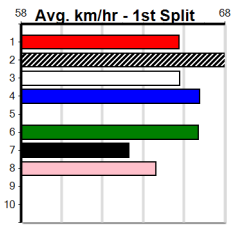

6

8:12PM

(VIC time)

NICKI WHOOP (6) has turned in some mighty performances at Sandown of late and she has the speed to lead throughout. PAW YASMIN (8) can make mistakes but she is fitted with a V8 engine. DEDALUS DIGGLE (2) can settle on the speed.

Watchdog Tips: **6** **8** **2** **3** **Bet:** **Win 6**