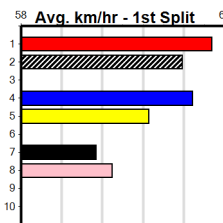

GORSKI TRUCK & TRAILER

Distance: 525m, Race Type: Grade 6, Total Prizemoney: $8,785
1st: $5,900, 2nd: $1,820, 3rd: $915, 4th: $150

2

6:52PM

(VIC time)

SAMMY SUNG (2) has been ultra impressive to date and he has the speed to make every post a winner. QUEEN AVENGER (1) owns a solid 30.30 PB here and she is drawn to be prominent throughout. PAW ALEXIS (5) can run a cheeky race.

Watchdog Tips: **2** **1** **5** **4** **Bet:** **Win 2**