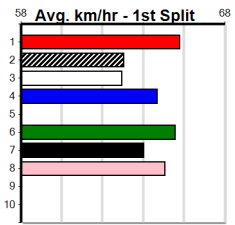

SPORTSBET SET A DEPOSIT LIMIT

Distance: 525m, Race Type: Grade 5, Total Prizemoney: \$8,785
 1st: \$5,900, 2nd: \$1,820, 3rd: \$915, 4th: \$150

12

10:23PM

(VIC time)

ON SONG ICE (2) is armed with good mid race pace and he should get a nice run through behind the red. RICKY BOBBY RIOT (1) was never headed at Ballarat and he can lead them up again. PAW BHODI (7) just needs luck early on