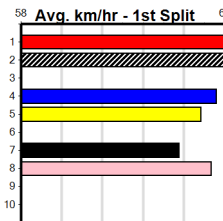

9
9:17PM
(VIC time)

LAKEVIEW EMILY (4) returned to her best with a slashing 29.16 Sandown win and she will prove hard to reel in again. STOMPING (1) is a powerful type and he has a great record here, while TATTOOED (5) beat a good one at Warragul.

Watchdog Tips: **4** **1** **5** **7** **Bet:** **Win 4**