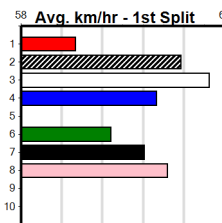

FERNANDO MICK AT STUD

Distance: 600m, Race Type: Grade 5, Total Prizemoney: $10,095
1st: $6,800, 2nd: $2,095, 3rd: $1,050, 4th: $150

7

8:32PM

(VIC time)

WHODAY SHANLYN (7) relies on luck in her races but she is a powerful type and she will find this easier. VISTA CADMIUM (6) has won three of her past four and she will continue to improve. MISS JAZZ (8) is racing with confidence.

Watchdog Tips: 7 6 8 1 **Bet:** Win 7