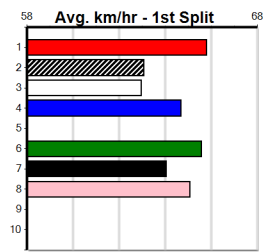

SPORTSBET SET A DEPOSIT LIMIT

Distance: 525m, Race Type: Grade 5, Total Prizemoney: $8,785
1st: $5,900, 2nd: $1,820, 3rd: $915, 4th: $150

ON SONG ICE (2) is armed with good mid race pace and he should get a nice run through behind the red. RICKY BOBBY RIOT (1) was never headed at Ballarat and he can lead them up again. PAW BHODI (7) just needs luck early on

Watchdog Tips: 2 1 7 3 Bet: Win 2

Main racing results table with columns: Form Box, Wgt, Dist, Track, Date, Time, BON, Margin, 1st/2nd (Time), PIR, Checked, Comment, W/R, Split 1, S/P, Grade. Contains race details for Ricky Bobby Riot, On Song Ice, Paw Louis (NSW), Big Buckets, and a vacant box.