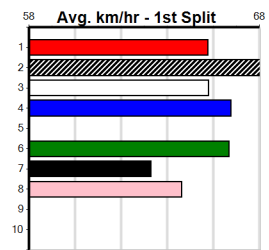

6

8:12PM

(VIC time)

Distance: 600m, Race Type: Mixed 4/5, Total Prizemoney: $10,375
1st: $7,000, 2nd: $2,150, 3rd: $1,075, 4th: $150

NICKI WHOOP (6) has turned in some mighty performances at Sandown of late and she has the speed to lead throughout. PAW YASMIN (8) can make mistakes but she is fitted with a V8 engine. DEDALUS DIGGLE (2) can settle on the speed.

Watchdog Tips: 6 8 2 3 Bet: Win 6

JOAN'S GEM [4] Needs to lead, flat patch mid race, next time $16.00
BK Bitch Jun-21 Sire: ASTON DEE BEE Dam: MADALIA MAGGIE
Owner(s): EDITHVALE (SYN), I Bradshaw, M Bradshaw
Trainer: Michael Bradshaw (Seaford)
Winning Distances: < 300m (0) 300 - 399m (1) 400 - 499m (2) 500 - 599m (1) 600 - 699m (2) > 700m (0)
Winning Weights: 28.9(1) 29.0(1) 29.1(2) 29.6(2)
Box History table and Prize Best Starts table included.

DEDALUS DIGGLE [5] Honest type, can find the rail early, threat $6.00
BD Dog Feb-21 Sire: FERNANDO BALE Dam: POLIJUICE POTION
Owner(s): BAG OF LOLLYS (SYN), L Cockerell, I Cockerell, M Dopfer
Trainer: Ian Cockerell (Buckley)
Winning Distances: < 300m (0) 300 - 399m (0) 400 - 499m (0) 500 - 599m (9) 600 - 699m (0) > 700m (0)
Winning Weights: 32.8(1) 32.9(1) 33.5(1) 33.6(1) 33.7(1) 33.9(1) 34.0(2) 34.3(1)
Box History table and Prize Best Starts table included.

FIRE CHAMBER [5] Powerful type, can find the rail early, respect $4.20
BD Bitch Oct-21 Sire: HOOKED ON SCOTCH Dam: GWYDION
Owner(s): S White
Trainer: Kerrie White (Buln Buln East)
Winning Distances: < 300m (0) 300 - 399m (0) 400 - 499m (0) 500 - 599m (3) 600 - 699m (0) > 700m (2)
Winning Weights: 26.3(1) 26.4(1) 26.6(2) 26.7(1)
Box History table and Prize Best Starts table included.

GARRY STUN ON [5] Front runner, too much pace inside and out $4.80
WBE Dog Dec-20 Sire: FULLY LOADED Dam: EXPRESS ANGEL
Owner(s): M Reid
Trainer: Cole Brett (Kurunjang)
Winning Distances: < 300m (0) 300 - 399m (0) 400 - 499m (0) 500 - 599m (14) 600 - 699m (4) > 700m (0)
Winning Weights: 30.0(2) 30.4(1) 30.5(2) 30.6(2) 30.7(2) 31.0(2) 31.3(1) 31.5(1) 31.6(2) 32.1(1) 32.2(1) 32.4(1)
Box History table and Prize Best Starts table included.

*** VACANT BOX ***
Sire: Dam:
Owner(s):
Trainer:
Winning Distances: < 300m (0) 300 - 399m (0) 400 - 499m (0) 500 - 599m (0) 600 - 699m (0) > 700m (0)
Winning Weights:
Box History

1

2

3

4

5