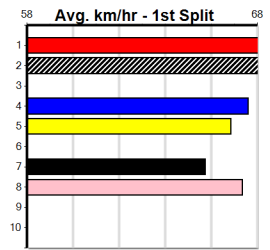

9

9:17PM

(VIC time)

Distance: 525m, Race Type: Grade 5, Total Prizemoney: $8,785
1st: $5,900, 2nd: $1,820, 3rd: $915, 4th: $150

LAKEVIEW EMILY (4) returned to her best with a slashing 29.16 Sandown win and she will prove hard to reel in again. STOMPING (1) is a powerful type and he has a great record here, while TATTOOED (5) beat a good one at Warragul.

Watchdog Tips: 4 1 5 7 Bet: Win 4

Race card for STOMPING [5] with details on dog, sire, dam, winning distances, and box history.

Race card for DISTRACTING [5] with details on dog, sire, dam, winning distances, and box history.

VACANT BOX section with owner, sire, dam, and trainer information.

Race card for LAKEVIEW EMILY [5] with details on dog, sire, dam, winning distances, and box history.

Race card for TATTOOED [5] with details on dog, sire, dam, winning distances, and box history.