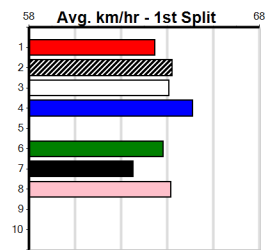

MEADOWS CONFERENCE & EVENTS

Distance: 525m, Race Type: Grade 5, Total Prizemoney: $8,785
1st: $5,900, 2nd: $1,820, 3rd: $915, 4th: $150

ASTON RECORD (3) has always shown promise but he went to another level with a top 25.78 Geelong win. PAW ERINA (2) has been placed in seven of 11 here and she will be strong late. SIMPLY STYLISH (8) is racing with confidence at present.

Watchdog Tips: **3** **2** **8** **1** **Bet:** Trifecta 2,3/2,3,8/1,2,3,8 ($10 - 125%)

Form Box	Wgt	Dist	Track	Date	Time	BON	Margin	1st/2nd (Time)	PIR	Checked	Comment	WR	Split 1	S/P	Grade	
1	LITTLE PRINCE [5] No luck of late, can make amends, keep safe $10.00															
	BK Dog		Feb-21		Sire: MEPUNGA BLAZER		Dam: KALANI WILLOW		Trainer: Nicole Salna (Anakie)							
	Owner(s): N Salna															
	Winning Distances: < 300m (0) 300 - 399m (1) 400 - 499m (4) 500 - 599m (6) 600 - 699m (0) > 700m (0)															
	Winning Weights: 31.7(1) 31.8(1) 32.1(1) 32.2(1) 32.3(2) 32.4(1) 32.5(1) 32.7(3)															
	6th (4)	32.0	525	MEA	R6	03-Aug-24	31.40	29.82	19.00	IRISH NIKKI (30.13)	M/8856			5.39	$68.40	X45
	6th (1)	32.1	460	GEL	R6	09-Aug-24	26.35	25.81	8.00	QUEST FOR PACE (25.81)	Q/566			6.81	$87.90	X45
	8th (3)	32.2	525	MEA	R5	17-Aug-24	31.03	29.80	16.00	PREMIUM EQUITY (29.91)	M/4888			5.17	$52.50	5
	6th (5)	32.2	390	WBL	R4	22-Aug-24	22.96	21.96	14.00	LEKTRA LYANNA (22.01)	M/77			9.05	$27.90	5
	4th (8)	32.2	410	HOR	R5	27-Aug-24	23.89	23.09	7.00	LEKTRA LYANNA (23.41)	M/44			10.95	$43.60	5
4th (5)	32.3	515	SAN	R3	05-Sep-24	30.41	29.33	6.00	ARCANA (30.01)	M/2344			5.20	$17.60	5	
5th (7)	32.5	515	SAP	R3	09-Sep-24	31.16	29.69	17.00	SUPERIOR MONIQUE (30.00)	M/2555		V14	5.23	$4.90	T3-5H	
7th (6)	32.2	450	BAL	R6	23-Sep-24	26.26	25.64	9.00	STAR'S HOPE (25.64)	M/778			6.81	$28.70	T3-5	
Last 3 wins NOT included above																
1st (2)	31.8	525	MEA	R4	05-Aug-23	30.50	29.78	3.25	TINKER CRYSTAL (30.73)	Q/2111			5.18	$3.40	5	
1st (7)	31.7	525	MEA	R4	23-Mar-24	30.43	29.64	1.5L	FAST HEADACHE (30.53)	M/3333			5.20	$12.20	5	
1st (4)	32.1	545	BAL	R6	23-Jun-24	31.23	31.23	1.25L	CHIRP THIRD (31.31)	Q/1111		SW	6.64	$5.10	T3-5	
2	PAW ERINA (NSW)[5] Placed in seven of 11 here, danger with luck $3.60															
	RF Bitch		Jul-22		Sire: ALLEN DEED		Dam: FANTA BALE		Trainer: Mark Delbridge (Balliang)							
	Owner(s): B Wheeler															
	Winning Distances: < 300m (0) 300 - 399m (0) 400 - 499m (1) 500 - 599m (2) 600 - 699m (0) > 700m (0)															
	Winning Weights: 25.9(1) 26.5(1) 26.7(1)															
	5th (7)	26.6	600	MEP	R4	14-Aug-24	35.50	34.61	6.50	FACETIOUS (35.05)	Q/4465			9.15	$5.50	X67
	6th (3)	26.5	525	MEA	R4	17-Aug-24	30.58	29.80	3.00	NEEDFUL (30.37)	Q/4446			5.17	$15.20	X67F
	5th (2)	26.7	660	BAL	R5	21-Aug-24	38.93	38.30	9.50	JAMARRA (38.30)	M/1244			12.88	$12.60	RW
	2nd (6)	26.7	525	MEP	R2	28-Aug-24	30.88	29.95	1.00	BLACK THUMB (30.82)	M/3666			5.26	$2.80	6G
	4th (6)	26.9	595	SAP	R3	02-Sep-24	35.09	34.61	6.50	MISTY BLUE (34.67)	Q/3444			9.49	$2.20	RW
2nd (5)	26.9	525	MEP	R10	11-Sep-24	30.82	30.15	4.75L	ICE ICE BABY (30.50)	Q/2222			5.27	$3.90	RW	
1st (1)	26.7	595	SAP	R3	16-Sep-24	34.89	34.89	0.50	MY MUM ROCKS (34.92)	M/1111			9.30	$2.20	RW	
3rd (4)	26.9	525	MEA	R12	21-Sep-24	30.54	29.88	4.50	CLOUD SCOOTIN' (30.24)	M/6653			5.32	$14.70	5	
Last 3 wins NOT included above																
1st (2)	25.9	410	HOR	R1	14-May-24	23.82	23.14	2.75L	LEGITIMATE (24.00)	Q/11		SW	10.60	$2.70	M	
1st (8)	26.5	595	SAN	R2	25-Jul-24	34.75	34.34	1.75L	PAW FLASH (34.86)	Q/1111			9.30	$29.10	X67	
3	ASTON RECORD [5] Cracking Geelong winner, likely leader, yes $2.60															
	BK Dog		Jun-22		Sire: ASTON RUPEE		Dam: ASTON OPAL		Trainer: Benjamin Magri (Avalon)							
	Owner(s): R Borda															
	Winning Distances: < 300m (0) 300 - 399m (0) 400 - 499m (3) 500 - 599m (0) 600 - 699m (0) > 700m (0)															
	Winning Weights: 33.3(1) 33.6(1) 33.9(1)															
	6th (4)	33.2	400	GEL	R2	16-Feb-24	24.06	22.44	14.00	BOROUGH BANKER (23.11)	M/78		V14	9.08	$3.10	X67H
	7th (3)	33.5	390	BAL	R9	19-Jun-24	23.13	21.91	13.00	FLYING PETAL (22.26)	M/57		V14	8.72	$3.70	X67
	1st (2)	33.6	400	GEL	R3	30-Jul-24	22.65	22.64	0.75L	TINKER BRUCE (22.69)	Q/11		SW	8.34	$1.90	7
	2nd (5)	33.3	410	HOR	R3	06-Aug-24	24.58	23.13	14.00	TALKIN' BLUEY (23.66)	Q/88		V0	10.98	$2.80	6G
	8th (4)	33.6	410	HOR	R2	19-Aug-24	23.59	22.84	4.50	COUNTY KILDARE (23.29)	Q/22			10.68	$3.70	6G
3rd (1)	33.6	400	WGL	R9	27-Aug-24	23.50	22.90	9.00	WHISKEY GOSSIP (22.90)	M/54			8.59	$2.00	X67	
5th (1)	33.7	450	BAL	R9	04-Sep-24	26.00	25.40	6.50	PAW VERNON (25.57)	M/135			6.66	$2.70	X67