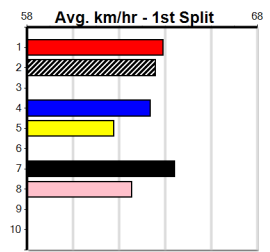

SPORTSBET EVERY DOG HAS ITS DAY

1
6:32PM

(VIC time)

Distance: 525m, Race Type: Mixed 6/7, Total Prizemoney: $8,785
1st: $5,900, 2nd: $1,820, 3rd: $915, 4th: $150

CANYA KIPPER (7) was a dominant 29.75 Sandown winner two runs back and he is expected to fire fresh. MONEY PALACE (1) has the good draw and he was far from disgraced at Sandown last time, while DROP OF INK (2) can run a cheeky race

Watchdog Tips: **7** **1** **2** **4** **Bet:** Trifecta 7/1,2/1,2,4 ($10 - 250%)

Form Box	Wgt	Dist	Track	Date	Time	BON	Margin	1st/2nd (Time)	PIR	Checked	Comment	WR	Split 1	S/P	Grade		
1	MONEY PALACE [7] Impressive last time, gun draw, main danger $4.60																
	BK	Dog	Jun-22			Sire: FERNANDO BALE		Dam: PALACE LADY		Trainer: Julian Gauci (South Morang)							
	Owner(s): Cash Is King (SYN), J Gauci, S Pratt, B Ryan, D Rawald, C Vassiliadis, N Acevski																
	Winning Distances: < 300m (0) 300 - 399m (0) 400 - 499m (1) 500 - 599m (0) 600 - 699m (0) > 700m (0)																
	Winning Weights: 30.6(1)																
	3rd (1)	30.3	400	WGL	R2	09-Jul-24	23.32	22.52	1.5L DEAL CLOSER (23.22)	Q/43	.	.	.	8.70	$2.50	M	
	1st (2)	30.6	450	SHP	R2	19-Jul-24	25.76	25.70	5.50L VAN KINDER (26.12)	M/111	.	SW	.	6.80	$1.40	M	
	2nd (2)	30.1	515	SAN	R2	08-Aug-24	29.76	29.36	3.75L MEPUNGA ROCKY (29.50)	Q/7222	.	.	.	5.28	$10.80	RW	
	3rd (4)	30.4	515	SAN	R1	15-Aug-24	30.03	29.09	6.50L MEPUNGA ROCKY (29.59)	M/5443	.	.	.	5.22	$19.10	X67	
	4th (7)	30.7	515	SAN	R1	22-Aug-24	30.09	29.31	10.00 FILL YOUR BOOTS (29.42)	M/4334	.	.	.	5.26	$3.20	7	
4th (4)	30.1	515	SAP	R2	02-Sep-24	30.35	29.85	6.00L PAW IKE (29.96)	M/6444	.	.	.	5.24	$9.60	X67		
5th (3)	30.0	515	SAP	R4	16-Sep-24	30.41	29.52	7.50L ELLIOTT (29.90)	M/4334	.	.	.	5.25	$16.60	X67H		
3rd (4)	30.0	515	SAP	R1	23-Sep-24	29.86	29.16	4.75L COME TO PARTY (29.53)	M/5333	.	.	.	5.24	$2.10	7		
Last 3 wins NOT included above																	
Prize Best Starts Trk/Dts APM $6587.50 31.39(4)-13/3/24 15-1-3-5 1-0-0-0 4545																	

2	DROP OF INK [7] Led for a long way last time, can threaten $4.20																
	BK	Bitch	Oct-22			Sire: ASTON RUPEE		Dam: SLINKY INKY		Trainer: James Shaw (Seymour)							
	Owner(s): J Shaw																
	Winning Distances: < 300m (0) 300 - 399m (0) 400 - 499m (1) 500 - 599m (0) 600 - 699m (0) > 700m (0)																
	Winning Weights: 26.8(1)																
	4th (2)	27.6	525	MEP	R2	31-Jul-24	30.82	29.92	8.00L MEPUNGA ROCKY (30.29)	M/5444	.	.	.	5.35	$20.70	M	
	6th (3)	27.1	525	MEP	R2	07-Aug-24	31.30	29.93	12.00 CRUISING JAMIE (30.51)	S/4666	.	.	.	5.34	$7.90	M	
	6th (3)	27.1	525	MEP	R2	14-Aug-24	31.22	29.83	13.00 PAW PIERRE (30.35)	M/5666	.	.	.	5.24	$64.90	MH	
	7th (7)	26.9	525	MEP	R1	21-Aug-24	31.01	29.91	11.00 MEPUNGA INFRARED (30.27)	Q/1477	.	.	.	5.22	$44.70	M	
	1st (8)	26.8	450	SHP	R1	05-Sep-24	26.39	25.41	1.25L LOSE MY NUMBER (26.46)	M/221	.	SW	.	6.85	$3.00	T3-M	
5th (8)	27.1	450	SHP	R11	14-Sep-24	25.82	25.39	4.25L ZAMBADA ICON (25.52)	M/665	.	.	.	6.82	$14.90	X67		
3rd (4)	26.9	525	MEP	R9	18-Sep-24	30.69	29.87	4.75L IVORY PYGMY (30.37)	M/2433	.	.	.	5.24	$12.60	7		
2nd (6)	26.9	595	SAP	R4	23-Sep-24	34.91	34.19	2.25L PAW QUINBY (34.75)	M/1112	.	.	.	9.40	$8.40	RW		
Last 3 wins NOT included above																	
Prize Best Starts Trk/Dts APM $2915.00 30.69(4)-18/9/24 9-1-1-1 6-0-0-1 2900																	

3	*** VACANT BOX ***															
	Sire:		Dam:		Trainer:											
	Owner(s):															
	Winning Distances: < 300m (0) 300 - 399m (0) 400 - 499m (0) 500 - 599m (0) 600 - 699m (0) > 700m (0)															
Winning Weights:																
Box History