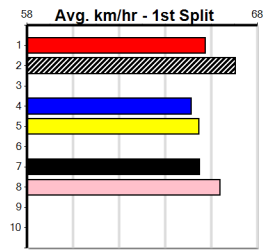

CITY VIEW BISTRO

Distance: 525m, Race Type: Grade 5, Total Prizemoney: $8,785
1st: $5,900, 2nd: $1,820, 3rd: $915, 4th: $150

ZIPPING WHINCUP (1) was a handy 30.09 winner here recently and he exits the same draw tonight. CHAVERO (2) was a tad unlucky here last week and he will be better for the run. PAW XANDER (5) is nearing another win.

Watchdog Tips: 1 2 5 4 **Bet:** Win 1

1

ZIPPING WHINCUP (NSW)[5] Class edge, drawn to lead, will take catching $2.80
BK Dog Apr-22 Sire: ZACK MONELLI Dam: ZIPPING SAMARA
Owner(s): Hallinan Hallinan (SYN), M Hallinan, F Hallinan Trainer: Thomas Dailly (Anakie)
Winning Distances: < 300m (0) 300 - 399m (0) 400 - 499m (1) 500 - 599m (4) 600 - 699m (0) > 700m (0)
Winning Weights: 33.2(1) 33.5(1) 33.9(1) 34.0(1) 34.6(1)

Box	1st	2nd	3rd	4th	5th	6th	7th	8th
1	1	1	1					
2	1	1	1	1				
3	1	1	1	1	1			
4			1	1				
5	1	1				1		
6						1		
7				1		1	1	1
8	1		1	1	2			

5= (8) 32.4 525 MEP R5 26-Jun-24 30.65 30.08 7.50L SERENE EQUITY (30.16) M/5555 . . . 5.20 $4.50 5
3rd (1) 34.1 450 BAL R5 14-Aug-24 25.63 25.35 3.00L I'M A MUSTANG (25.44) M/434 . . . 6.66 $6.10 RWH
3rd (4) 34.4 450 BAL R4 21-Aug-24 25.61 25.21 2.75L I'M A MUSTANG (25.43) M/452 . . . 6.65 $32.80 RWF
4th (8) 34.7 525 MEA R7 24-Aug-24 30.41 29.71 10.00 EXCAVATION (29.71) M/3344 . . . SW . 5.12 $21.40 X45
7th (7) 34.3 525 MEA R4 31-Aug-24 30.65 29.84 7.00L WARM COCKLES (30.18) S/4777 . . . 5.14 $29.00 X45
1st (1) 33.9 525 MEP R5 04-Sep-24 30.09 30.09 7.00L TAKUMI BALE (30.56) Q/1111 . . . 5.02 $2.10 5
2nd (5) 33.8 525 MEA R12 14-Sep-24 30.14 29.70 6.00L VAN WYCK (29.72) M/2222 . . . 5.12 $5.70 5
4th (2) 34.1 525 MEA R4 21-Sep-24 31.04 29.88 11.00 TOKYO HEIST (30.29) M/4554 . . . 5.24 $4.30 5

Last 3 wins NOT included above

Prize	Best	Starts	Trk/Dts	APM
$20075.00	30.09(1)-4/9/24	25-5-2-4	14-4-2-0	10488

1st (2) 34.0 525 MEP R2 03-Apr-24 30.13 29.91 3.25L LAMIA ALESSIA (30.34) Q/1111 . . . SW . 5.15 $2.10 X67H
1st (5) 33.5 525 MEP R4 01-May-24 30.25 29.74 0.25L YAMANU BALE (30.27) Q/1111 . . . SW . 5.17 $2.30 X67H
1st (8) 33.2 525 MEA R3 11-May-24 30.14 29.86 2.75L RUXTON FLAME (30.32) S/3211 . . . SW . 5.18 $11.80 X67F