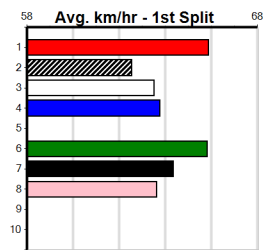

AMRON BOY AT STUD

Distance: 525m, Race Type: Grade 5, Total Prizemoney: $8,785
1st: $5,900, 2nd: $1,820, 3rd: $915, 4th: $150

SHINY INK (1) has a steady record here but he will appreciate the drop in class and he can settle near the speed. WHITE SHIRAZ (2) was a strong 30.39 winner here recently and she will get a nice run through early. JAMES'S ENTITY (4) may be value

Watchdog Tips: **1** **2** **4** **7** **Bet:** **Box Quinella 1,2,4 ($10 for 333.33%)**

1

SHINY INK [5] **Drops in class, can hold the lead, go close** **$3.40**

BK Dog **Jun-21** Sire: SHIMA SHINE Dam: SLINKY INKY Trainer: James Shaw (Seymour)

Owner(s): M Haines

Winning Distances: < 300m (0) 300 - 399m (0) 400 - 499m (5) 500 - 599m (1) 600 - 699m (0) > 700m (0)

Winning Weights: 31.1(1) 31.2(3) 31.3(1) 31.8(1)

Pos	Dist	Time	BON	Margin	1st/2nd (Time)	PIR	Checked	Comment	WR	Split 1	S/P	Grade	
5th (5)	31.4	515	SAN R4	25-Jul-24	30.08	29.23	7.50L	DISHEVELED (29.57)	M/4366	.	.	5.16	$8.60 5
7th (8)	31.4	525	MEP R6	07-Aug-24	30.61	29.93	7.00L	POWER OUT (30.15)	M/6777	.	.	5.19	$17.60 5
5th (5)	31.2	525	MEP R5	14-Aug-24	30.95	29.83	9.50L	UTRILLO BALE (30.32)	M/7776	.	.	5.33	$5.30 5
3rd (1)	31.0	600	MEP R5	21-Aug-24	35.18	34.40	11.00	POHOLKE (34.43)	M/2223	.	.	9.11	$5.50 RWH
7th (6)	31.3	525	MEP R5	04-Sep-24	31.02	30.09	14.00	ZIPPING WHINCUP (30.09)	S/4777	.	.	5.16	$14.90 5
7th (1)	31.5	450	SHP R6	09-Sep-24	25.60	25.01	7.50L	TATTOOED (25.08)	M/567	.	.	6.65	$49.10 X34
3rd (3)	31.4	390	SHP R5	14-Sep-24	22.55	22.12	3.75L	FERGUS BALE (22.30)	M/65	.	SW	8.72	$6.50 5
8th (8)	31.3	515	SAP R6	23-Sep-24	30.02	29.16	13.00	LAKEVIEW EMILY (29.16)	S/7888	.	.	5.21	$34.20 4

Last 3 wins NOT included above

1st (2)	31.2	450	SHP R6	22-Apr-24	25.23	24.79	0.10L	RIENOD (25.24)	S/322	.	SW	6.90	$10.10 5H
1st (7)	31.8	450	SHP R6	17-Jun-24	25.17	25.17	1.00L	SICK AND TIRED (25.24)	M/511	.	SW	6.58	$7.30 RWH
1st (1)	31.1	515	SAP R5	08-Jul-24	29.50	29.50	3.00L	ASTON LORD (29.70)	Q/1111	.	.	4.99	$2.60 5

Box History

Bx	1st	2nd	3rd	4th	5th	6th	7th	8th
1	2	2	1	1				
2	1	1		1	1			
3			2		1	1		
4						2		
5			1		2			1
6		1	1	3				1
7	2							
8	1	1					1	1

Prize Best Starts Trk/Dts APM: $16085.00 30.41(1)-22/6/24 35-6-5-5 8-0-1-0 6597