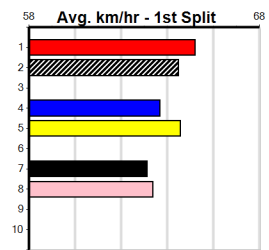

THE WATCHDOG APP

Distance: 525m, Race Type: Grade 5, Total Prizemoney: $8,785
1st: $5,900, 2nd: $1,820, 3rd: $915, 4th: $150

SON OF CINDY (7) will need some luck in running, however he is a powerful type and the small field will suit. ERZA SCARLET (2) was far from disgraced here last time and she will be in the mix throughout. BREAKDOWN (5) can come out running.

Watchdog Tips: 7 2 5 4 Bet: Win 7

UNREAL MISS (NSW)[5] Hit or miss early, may get buried back, risky $6.00
BK Bitch May-22 Sire: SUPERIOR PANAMA Dam: REALLY UNREAL
Owner(s): N Powell
Winning Distances: < 300m (0) 300 - 399m (0) 400 - 499m (0) 500 - 599m (5) 600 - 699m (0) > 700m (0)
Winning Weights: 26.5(2) 26.8(1) 27.1(2)
4th (3) 27.0 515 SAN R3 25-Jul-24 30.17 29.23 6.00L WHERE IT BEGAN (29.76) M/5555 . . . 5.21 $6.60 5
4th (3) 26.9 525 MEA R11 03-Aug-24 30.65 29.82 6.50L CANYA LIBBY (30.20) Q/3544 . . . 5.16 $9.90 5
2nd (8) 26.9 525 MEA R4 10-Aug-24 30.23 29.91 0.50L BEACH BOURBSKI (30.20) Q/1111 . . . 5.12 $10.90 5
5th (1) 27.0 525 MEA R11 17-Aug-24 30.70 29.80 12.00L ASTON LORD (29.92) Q/5566 . . . 5.14 $2.30 5
4th (7) 27.0 525 MEA R9 31-Aug-24 30.28 29.84 3.75L BORACAY SUMMER (30.02) S/5654 . . . 5.20 $12.00 5H
5th (7) 27.0 515 SAP R8 09-Sep-24 29.98 29.69 3.00L FLYING GENERAL (29.78) M/4555 . . . 5.17 $9.20 X45
2nd (2) 27.2 530 APK R9 12-Sep-24 30.90 30.37 1.75L NORTH BLEACHERS (30.78) S/5666 . . . 5.46 $2.30 5
4th (6) 27.7 525 MEA R10 21-Sep-24 30.54 29.88 6.50L SPENCER (30.09) M/4544 . . . 5.19 $31.40 5
Last 3 wins NOT included above
1st (2) 26.8 525 MEA R9 20-Apr-24 30.22 29.87 1.5L SHAYNA BALE (30.30) Q/1111 . . . 5.07 $5.30 6G
1st (3) 27.1 525 MEA R7 27-Apr-24 30.11 29.69 3.25L AMRON TIGER (30.32) M/2111 . . . 5.08 $9.90 5H
1st (2) 27.1 525 MEP R5 05-Jun-24 30.00 30.00 2.75L WREN BALE (30.19) Q/1121 . . . SW 5.07 $1.70 5
Trainer: Jason Sharp (Lara)

ERZA SCARLET [5] Far from disgraced last time, danger if steps $3.60
RF Bitch May-22 Sire: FERAL FRANKY Dam: WILL IT RAIN
Owner(s): A Lie
Winning Distances: < 300m (0) 300 - 399m (0) 400 - 499m (3) 500 - 599m (4) 600 - 699m (0) > 700m (0)
Winning Weights: 26.8(1) 27.0(3) 27.2(1) 27.5(1) 28.0(1)
4th (7) 26.9 510 SLE R6 30-Jun-24 29.16 28.84 4.75L REEMA BALE (28.84) S/655 . . . 9.40 $3.50 X45
5th (4) 26.9 545 BAL R8 10-Jul-24 31.56 30.93 9.50L TRANSPONDER (30.93) M/6777 . . . 7.13 $12.40 X45
1st (5) 27.0 485 HOR R8 16-Jul-24 27.90 27.38 1.00L TAMMY MCIVOR (27.95) M/622 . . . 6.74 $3.90 5
2nd (2) 27.2 600 MEP R7 24-Jul-24 35.72 35.19 7.50L KRAKEN CHIEF (35.20) M/2222 . . . 9.52 $4.10 RWH
8th (4) 28.0 525 MEA R12 31-Aug-24 30.87 29.84 15.00L SUNNYSIDE JO (29.85) M/7565 . . . 5.39 $30.10 5H
7th (6) 28.0 515 SAN R10 05-Sep-24 30.05 29.33 6.50L CHAVERO (29.60) S/7776 . . . 5.24 $27.40 5
1st (4) 28.0 515 SAN R10 12-Sep-24 29.61 29.20 2.25L BORACAY SUMMER (29.76) Q/4311 . . . 5.14 $23.30 5
3rd (3) 28.0 525 MEA R11 21-Sep-24 30.21 29.88 2.75L HONEY ZEN (30.03) Q/2222 . . . SW 5.11 $8.00 5
Last 3 wins NOT included above
1st (4) 27.0 510 SLE R4 05-May-24 29.18 28.76 4.00L DR. KENNETH (29.46) M/454 . . . 9.36 $2.50 X67
1st (8) 27.0 500 TRA R7 10-May-24 27.65 27.50 4.00L DR. EVERGREEN (27.93) Q/222 . . . SW 9.20 $2.20 5NP
1st (1) 27.5 510 SLE R4 16-Jun-24 29.12 28.62 1.75L WHISKY NINJA (29.23) M/311 . . . 9.31 $1.70 5
Trainer: Brett Mackie (Tooradin)

*** VACANT BOX ***
Sire: Dam:
Owner(s):
Winning Distances: < 300m (0) 300 - 399m (0) 400 - 499m (0) 500 - 599m (0) 600 - 699m (0) > 700m (0)
Winning Weights:
Trainer: