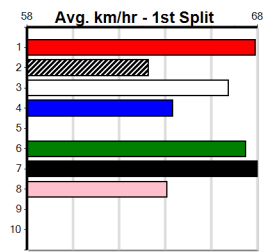

WESTLINK CONTAINER SALES

8

8:55PM

(VIC time)

Distance: 525m, Race Type: Free For All, Total Prizemoney: $9,055
1st: $6,100, 2nd: $1,870, 3rd: $935, 4th: $150

SMOOTH PLANE (6) is one of the best in the business and he will appreciate the empty draw inside. ZIPPING MINAJ (7) returned to form last time and she has the pace to cross early on. SHIMA CURRENT (1) has a great record here.

Watchdog Tips: **6** **7** **1** **4** **Bet:** **Win 6**

1

SHIMA CURRENT [4] **Good record here, drawn to lead, big threat** **$4.60**
BK Dog **Nov-21** **Sire: SHIMA SHINE** **Dam: SWIFT CURRENT**
Owner(s): KOOWEE (SYN), D Gleeson, R Cummings, M Hildebrand, P Chopping, G Hildebrand **Trainer: Thomas Dailly (Anakie)**
Winning Distances: < 300m (0) 300 - 399m (0) 400 - 499m (4) 500 - 599m (9) 600 - 699m (0) > 700m (0)
Winning Weights: 31.3(1) 31.5(1) 31.7(1) 32.3(2) 32.4(1) 32.5(2) 32.6(2) 32.9(2) 33.2(1)

Box	1st	2nd	3rd	4th	5th	6th	7th	8th
1	2	1	2	1				
2	4	2	1	2	3	1		
3		3	1					
4	2		1	2	1	1		
5	2	1	3	2	1			
6	1		1	3			1	1
7	1	2	1	2	1	1		
8	1	4						

Last 3 wins NOT included above

1st	2nd	3rd	4th	5th	6th	7th	8th	9th	10th	11th	12th	13th	14th	15th	16th	17th	18th	19th	20th
1st (5)	32.9	485	HOR	R7	08-Mar-24	26.75	26.75	2.75L	CRACKERJACK	ARET (26.94)	Q/111		SW		6.45	$3.30	S		
1st (8)	33.2	520	WPK	R7	20-Apr-24	30.12	29.33	0.75L	ONE HOT	BANDIT (30.16)	321		321		5.50	$4.80	GRP3		
1st (2)	32.9	515	SAN	R8	02-May-24	29.39	29.33	1.00L	YACHI	BALE (29.46)	M/1111		SW		5.05	$4.90	FFA		

2

FARNHAM BALE (NSW)[4] **Racing well but may get too far back early** **$21.00**
FBD Dog **Jan-22** **Sire: FERAL FRANKY** **Dam: DYNA DANNA**
Owner(s): B Wheeler **Trainer: Robert Camilleri (Lara)**
Winning Distances: < 300m (0) 300 - 399m (0) 400 - 499m (6) 500 - 599m (2) 600 - 699m (0) > 700m (0)
Winning Weights: 31.1(1) 31.4(1) 31.5(1) 31.6(3) 32.0(2)

Box	1st	2nd	3rd	4th	5th	6th	7th	8th
1				1				
2	2	1	1	1				
3		2			1			1
4	2	1						
5	1			1	1	1		
6	1	2	1	1	1		2	
7	1			2	1		1	1
8	1		1	1	1			

Last 3 wins NOT included above

1st	2nd	3rd	4th	5th	6th	7th	8th	9th	10th	11th	12th	13th	14th	15th	16th	17th	18th	19th	20th
1st (5)	31.5	450	WBL	R7	01-Apr-24	25.10	25.10	8.50L	BUN UNDERCURRENT		Q/111		SW		6.58	$5.60	6G		
1st (6)	31.1	410	HOR	R10	16-Apr-24	23.10	23.10	6.50L	SOLACE	(23.54)	M/21			10.48	$4.70	5			
1st (4)	31.6	525	MEA	R10	27-Jul-24	30.63	30.09	1.00L	STACY'S	MUM (30.69)	M/7322			5.31	$3.40	5			

3

AFIRE [4] **Huge motor but is lacking confidence, place** **$4.00**
BK Dog **Feb-21** **Sire: BERNARDO** **Dam: EAU ROUGE**
Owner(s): E Burrett **Trainer: Jason Sharp (Lara)**
Winning Distances: < 300m (0) 300 - 399m (2) 400 - 499m (4) 500 - 599m (10) 600 - 699m (0) > 700m (0)
Winning Weights: 31.7(1) 32.3(1) 32.4(2) 32.5(1) 32.6(1) 32.7(2) 32.8(3) 33.0(1) 33.1(2) 33.2(2)

Box	1st	2nd	3rd	4th	5th	6th	7th	8th
1	3	1	1	2	1			
2	2	1	1	1			1	1
3		2	1	1		2	1	
4	5						1	2
5	1		2		1		1	
6	3							2
7	1	2	2			2		
8	1	2	1					

Last 3 wins NOT included above

1st	2nd	3rd	4th	5th	6th	7th	8th	9th	10th	11th	12th	13th	14th	15th	16th	17th	18th	19th	20th
1st (2)	33.2	525	MEA	R9	27-Apr-24	29.69	29.69	4.75L	PEPPER	RUSH (30.01)	M/2211			5.10	$1.70	5H			
1st (8)	33.2	525	MEA	R5	04-May-24	29.61	29.61	8.50L	PEPPER	RUSH (30.19)	M/1111		SW		5.05	$2.30	5F		
1st (6)	33.1	515	SAN	R6	09-May-24	29.19	29.19	1.00L	SMOOTH	PLANE (29.26)	Q/1111		SW		5.04	$3.00	SH