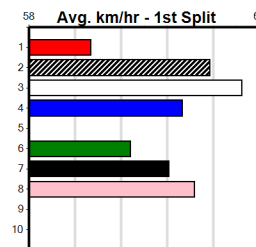

FERNANDO MICK AT STUD

Distance: 600m, Race Type: Grade 5, Total Prizemoney: $10,095
1st: $6,800, 2nd: $2,095, 3rd: $1,050, 4th: $150

7
8:32PM

(VIC time)

WHODAY SHANLYN (7) relies on luck in her races but she is a powerful type and she will find this easier. VISTA CADMIUM (6) has won three of her past four and she will continue to improve. MISS JAZZ (8) is racing with confidence.

Watchdog Tips: 7 6 8 1 **Bet:** Win 7

1

ZIPPING GRANDE (NSW)[5] **$4.60**

BE Bitch Dec-21 **Sire: AUSSIE INFRARED** **Dam: ZIPPING MEG**

Owner(s): Hallinan Hallinan (SYN), M Hallinan, F Hallinan

Trainer: Keith Lloyd (Anakie)

Winning Distances: < 300m (0) 300 - 399m (0) 400 - 499m (1) 500 - 599m (2) 600 - 699m (0) > 700m (0)

Winning Weights: 26.4(1) 26.6(1) 26.7(1)

2nd	3rd	4th	5th	6th	7th	8th	9th	10th	PIR	Checked	Comment	W/R	Split 1	S/P	Grade
2nd (3)	26.5	460	GEL	R5	02-Jul-24	26.16	25.94	0.75L TORRENTIAL (26.11)	M/544	.	.	.	6.83	$3.70	7
1st (8)	26.7	460	GEL	R3	09-Jul-24	26.14	26.13	2.75L ARCHER TWO (26.33)	M/433	.	.	.	6.94	$2.20	7
8th (3)	26.6	450	BAL	R3	24-Jul-24	27.19	25.21	18.00 STEADFAST EDDIE (26.00)	M/887	.	.	.	7.10	$6.60	X67
1st (7)	26.4	545	BAL	R4	11-Aug-24	31.15	31.15	1.75L PSYCHO BUDDY (31.27)	M/4322	.	.	.	6.86	$3.10	T3-RW
2nd (7)	26.7	545	BAL	R6	21-Aug-24	31.42	31.24	0.05L THANK YOU TOMMY (31.41)	M/3432	.	.	.	6.88	$2.80	S
6th (3)	26.8	525	MEA	R12	31-Aug-24	30.82	29.84	14.00 SUNNYSIDE JO (29.85)	M/8888	.	.	.	5.41	$38.80	5H
2nd (2)	26.5	600	MEA	R3	07-Sep-24	34.56	34.26	1.5L POHOLKE (34.47)	M/4444	.	SW	.	9.32	$18.70	5
8th (4)	26.7	600	MEA	R4	14-Sep-24	35.38	34.60	9.00L JACKPOT JEWEL (34.76)	M/8888	.	.	.	9.92	$6.10	5

Last 3 wins NOT included above

1st (8)	26.6	595	SAP	R3	17-Mar-24	34.78	34.53	4.25L ROUGH GEM (35.07)	M/5543	.	.	.	9.51	$2.90	RW

Box History

Bx	1st	2nd	3rd	4th	5th	6th	7th	8th
1								
2		2						
3							1	1
4							2	1
5			1					1
6								
7	1	1	1		1			1
8	2	1	1	1				

Prize Best $11595.00
Starts 34.56(2)-7/9/24
Trk/Dts 23-3-5-3
APM 3-0-1-0 6126