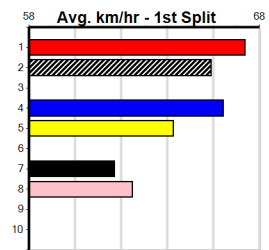

GORSKI TRUCK & TRAILER

Distance: 525m, Race Type: Grade 6, Total Prizemoney: $8,785
1st: $5,900, 2nd: $1,820, 3rd: $915, 4th: $150

SAMMY SUNG (2) has been ultra impressive to date and he has the speed to make every post a winner. QUEEN AVENGER (1) owns a solid 30.30 PB here and she is drawn to be prominent throughout. PAW ALEXIS (5) can run a cheeky race.

Watchdog Tips: 2 1 5 4 **Bet:** Win 2

Form Box	Wgt	Dist	Track	Date	Time	BON	Margin	1st/2nd (Time)	PIR	Checked	Comment	WR	Split 1	S/P	Grade
1	QUEEN AVENGER [6] $2.80														
	Solid PB here, can hold a forward spot, danger														
	BK Bitch Sep-22 Sire: ASTON RUPEE Dam: LADY AVENGER Trainer: George Borg (Maryborough)														
	Owner(s): R Oppenhuis														
	Winning Distances: < 300m (0) 300 - 399m (0) 400 - 499m (1) 500 - 599m (1) 600 - 699m (0) > 700m (0)														
	Winning Weights: 27.8(1) 28.0(1)														
	1st (8) 27.8 450 WBL R3 20-Jun-24 25.56 25.18 0.50L THEEGALA (25.58) M/111 SW 6.58 $12.60 MF														
	5th (2) 27.8 425 BEN R8 30-Jun-24 24.43 23.61 9.00L LADY JULIA (23.81) M/455 6.54 $22.80 SH														
	1st (2) 28.0 525 MEP R10 10-Jul-24 30.43 30.00 1.00L AKELA MARTIAL (30.49) Q/1111 5.12 $4.40 X67H														
	4th (6) 27.9 525 MEA R2 20-Jul-24 30.39 29.73 2.75L RAVEN PETER (30.21) Q/1111 5.04 $12.60 X67F														
2	SAMMY SUNG [6] $3.20														
	Cracking 25.23 Shepparton winner, go close														
	WBE Dog Mar-23 Sire: FERNANDO BALE Dam: MEPUNGA SPECTRE Trainer: James Shaw (Seymour)														
	Owner(s): M Haines														
	Winning Distances: < 300m (0) 300 - 399m (0) 400 - 499m (2) 500 - 599m (0) 600 - 699m (0) > 700m (0)														
	Winning Weights: 32.2(1) 32.5(1)														
	1st (4) 32.5 450 SHP R1 02-Sep-24 25.92 24.79 4.50L TOO COLD (26.22) M/231 6.74 $11.30 M														
	5th (8) 32.6 450 SHP R2 09-Sep-24 25.61 25.01 4.50L BARRETOS (25.30) M/855 6.70 $24.10 X67														
	1st (8) 32.2 450 SHP R6 16-Sep-24 25.23 24.96 3.5L EXTREME AVENGER (25.47) M/1111 6.59 $3.60 RW														
	2nd (7) 31.9 515 SAP R2 23-Sep-24 30.00 29.16 2.50L BIRMINGHAM (29.83) S/6222 5.29 $4.30 X67														
3	*** VACANT BOX ***														
	Sire: Dam: Trainer:														
	Owner(s):														
	Winning Distances: < 300m (0) 300 - 399m (0) 400 - 499m (0) 500 - 599m (0) 600 - 699m (0) > 700m (0)														
	Winning Weights:														
	Box History														
	Prize Best Starts Trk/Dts APM														
	Last 3 wins NOT included above														
	Prize Best Starts Trk/Dts APM														
	Last 3 wins NOT included above														
4	JOLLY OLLIE [6] $4.60														
	Good turn of foot, getting stronger, keep safe														
	BD Dog Jan-23 Sire: ASTON RUPEE Dam: WHITE CYNDER Trainer: Aaron Debattista (Toolleen)														
	Owner(s): S Davis														
	Winning Distances: < 300m (0) 300 - 399m (0) 400 - 499m (0) 500 - 599m (2) 600 - 699m (0) > 700m (0)														
	Winning Weights: 29.6(1) 30.0(1)														
	3rd (6) 29.1 425 BEN R1 09-Aug-24 24.59 23.88 4.75L PEAKY AVENGER (24.27) M/665 6.87 $9.30 M														
	2nd (1) 29.6 425 BEN R1 16-Aug-24 24.30 23.83 0.50L RED EMPEROR (24.27) Q/122 6.59 $4.10 M														
	4th (3) 29.8 500 BEN R1 23-Aug-24 28.86 28.23 7.00L WILLOW SKYE (28.38) M/544 6.83 $3.00 M														
	1st (3) 29.6 500 BEN R1 28-Aug-24 28.36 28.26 9.50L SPARKLE PANTS (29.00) Q/111 6.55 $1.20 T3-M														
5	PAW ALEXIS (NSW)[6] $9.00														
	First look here but has the talent, threat														
	BEED Bitch Jul-22 Sire: AUSSIE INFRARED Dam: DYNA PATTY Trainer: Mark Delbridge (Balliang)														
	Owner(s): B Wheeler														
	Winning Distances: < 300m (0) 300 - 399m (0) 400 - 499m (2) 500 - 599m (0) 600 - 699m (0) > 700m (0)														
	Winning Weights: 28.4(1) 28.7(1)														
	3rd (7) 28.5 450 WBL R5 22-Aug-24 25.63 24.98 4.00L PAW OSWALD (25.35) M/333 6.71 $16.20 X67														
	3rd (7) 28.2 460 WGL R5 27-Aug-24 26.30 26.16 1.75L PAW WINCEY (26.19) M/323 6.50 $5.10 X67H														
	6th (4) 28.2 460 WGL R5 03-Sep-24 26.52 25.92 5.50L XOEL BALE (26.15) M/777 6.84 $7.60 X67F														
	6th (6) 28.3 460 GEL R9 06-Sep-24 26.25 25.59 6.00L PAW UTILITY (25.85) Q/555 6.77 $9.10 RW