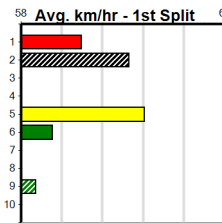

Sale

SPORTSBET HT3

Distance: 435m, Race Type: Maiden Heat, Total Prizemoney: $2,535
1st: $1,680, 2nd: $520, 3rd: $260, 4th: $75

3

5:42PM
(VIC time)

WALLS OF JERICHO (5) was smartly placed here last time out and he will continue to get better with more racing. DR. BELL (3) is a well bred type and she would have been educated around this circuit. ELEVATE (8) must be respected

Watchdog Tips: **5** **3** **8** **7** **Bet:** **Win 5**