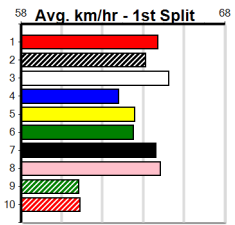

Sale

KELLI CAKE LAKES ENTRANCE

Distance: 435m, Race Type: Grade 5, Total Prizemoney: $2,925
1st: $1,950, 2nd: $600, 3rd: $300, 4th: $75

5

6:24PM

(VIC time)

PAW LEON (2) was a dazzling 22.58 Warragul winner last time and he will continue to get better with more racing. JOROGUMO (3) has a good record here and he will follow the two across early on.
PAW VERNON (4) is racing with confidence

Watchdog Tips: **2** **3** **4** **6** **Bet:** **Box Quinella 2,3,4 ($10 for 333.33%)**