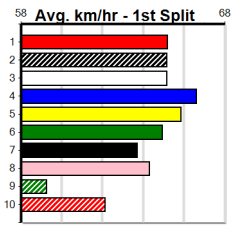

Sale

RANFORD'S FAMILY BUTCHER

Distance: 435m, Race Type: Mixed 4/5, Total Prizemoney: $3,360
1st: $2,250, 2nd: $690, 3rd: $345, 4th: $75

7

7:02PM
(VIC time)

HERE COMES BLUE (1) is an absolute jet when on song and he should be primed to fire fresh. KISAUNI (5) has been placed in four of seven here and he can come out running at times. PAW MANTRA (3) is a nice prospect and he can burn mid race

Watchdog Tips: **1** **5** **3** **4** **Bet:** **Box Quinella 1,3,5 ($10 for 333.33%)**