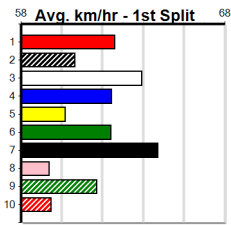

Sale

CADBUILD PTY LTD BAIRNSDALE

Distance: 435m, Race Type: Mixed 6/7, Total Prizemoney: $2,925
1st: $1,950, 2nd: $600, 3rd: $300, 4th: $75

9 7:51PM (VIC time)

BANDIT BARBIE (3) has won two of three in brilliant style and she appears to be a nice prospect. PRINCESS MONARCH (7) showed her true talent with a top 24.49 win here and she just needs luck early on. HAMISH ROSE (2) can charge late

Watchdog Tips:

3

7

2

6

Bet:

Win 3

Main table containing 10 race entries. Each entry includes horse name, trainer, race details, odds, and winning boxes. Race 1: JUMBUK DENNIS [6] TWO PHONES $10.00. Race 2: HAMISH ROSE [7] DASH OF ROSE $9.00. Race 3: BANDIT BARBIE (NSW)[6] LITTLE NANGAR $2.70. Race 4: GIN CHASER [6] CHAMPAGNE CHASER $4.60. Race 5: ANNA [7] BLUE SURFONIC $21.00. Race 6: SOMERTON JUNE [7] SOMERTON ROSE $10.00. Race 7: PRINCESS MONARCH (NSW)[7] JUST A DIVA $3.60. Race 8: CARLIN [6] BLUE SURFONIC $16.00. Race 9: DR. KATARINA [6] Res. DR. MINO $26.00. Race 10: VIENNA GOLD [7] Res. BELLA EDITION $26.00.