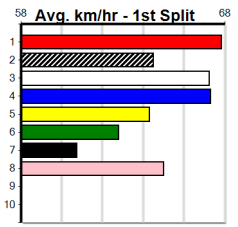

Sale

BROOKER BUILDERS BAIRNSDALE

Distance: 435m, Race Type: Mixed 3/4, Total Prizemoney: $3,360
1st: $2,250, 2nd: $690, 3rd: $345, 4th: $75

6
6:41PM
(VIC time)

FUNNY OLD FELLOW (3) returned to form with a top 22.68 Warragul win and he looks well graded again. GAYLE BALE (2) is a powerful type and she will be able to find the rail early on. DAINTREE DAMAGE (4) just needs luck early on

Watchdog Tips: **3** **2** **4** **8** **Bet:** **Box Trifecta 2,3,4,8 ($10 for 41.67%)**