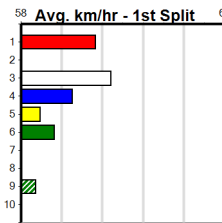

Download Now

Mobile Form Guide

**Average Winning Time:**

Distance	Grade	Avg. Time
435m	Mixed 4/5	24.47
435m	Mixed 3/4	24.47
435m	Grade 5	24.67
435m	Mixed 6/7	24.77
435m	Maiden Heat	24.80
510m	Mixed 4/5	28.84

**Track Record:**

Distance	Time	Greyhound	Date Set
435m	24.030	WILD JAZZ	11-Feb-24
510m	28.427	ELITE ALEX	22-Sep-24
640m	36.281	ETHANOL VOLUME	22-Sep-24

**Sale**

Sale

# SPORTSBET HT2

Distance: 435m, Race Type: Maiden Heat, Total Prizemoney: \$2,535  
1st: \$1,680, 2nd: \$520, 3rd: \$260, 4th: \$75