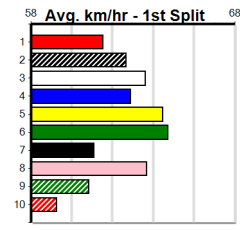

Sale
10
8:12PM
(VIC time)

THE AFFORDABLE COWGIRL JINDIVICK

Distance: 435m, Race Type: Grade 5, Total Prizemoney: $2,925
1st: $1,950, 2nd: $600, 3rd: $300, 4th: $75

Watchdog Tips: **3** **4** **5** **2** **Bet:** **Win 3**

BETSIE BALE (3) should be able to find the rail early on and she will find this easier than her recent racing. MYALL MEG (4) was a slashing 24.36 winner here recently and she can settle near the speed. BIG TIMBER (5) may be value

Form	Box	Weight	Dist	Track	Date	Time	BON	Margin	1st/2nd (Time)	PIR	Checked	Comment	W/R	Split 1	S/P	Grade
1	DR. DOT [5]															
BK	B				May-20		BERNARDO					DR. JEZABEL			$7.50	
<i>Good record here but rises in class, place</i>																
<table border="1" style="width:100%"> <tr><th colspan="8">Winning Boxes</th></tr> <tr><td>1</td><td>2</td><td>3</td><td>4</td><td>5</td><td>6</td><td>7</td><td>8</td></tr> <tr><td>3</td><td></td><td>1</td><td>1</td><td></td><td></td><td>1</td><td>1</td></tr> <tr><td>Prize</td><td colspan="7">$22,690.00</td></tr> <tr><td>Best</td><td colspan="7">24.37</td></tr> <tr><td>Starts</td><td colspan="7">63-7-9-11</td></tr> <tr><td>Trk/Dst</td><td colspan="7">15-3-2-3</td></tr> <tr><td>APM</td><td colspan="7">$4900</td></tr> </table>																
<table border="1" style="width:100%"> <tr><th colspan="8">Winning Boxes</th></tr> <tr><td>1</td><td>2</td><td>3</td><td>4</td><td>5</td><td>6</td><td>7</td><td>8</td></tr> <tr><td>2</td><td></td><td></td><td></td><td>1</td><td></td><td></td><td>3</td></tr> <tr><td>Prize</td><td colspan="7">$21,805.50</td></tr> <tr><td>Best</td><td colspan="7">24.45</td></tr> <tr><td>Starts</td><td colspan="7">47-6-6-11</td></tr> <tr><td>Trk/Dst</td><td colspan="7">21-3-2-9</td></tr> <tr><td>APM</td><td colspan="7">$8800</td></tr> </table>																
<table border="1" style="width:100%"> <tr><th colspan="8">Winning Boxes</th></tr> <tr><td>1</td><td>2</td><td>3</td><td>4</td><td>5</td><td>6</td><td>7</td><td>8</td></tr> <tr><td>3</td><td></td><td>1</td><td></td><td></td><td></td><td></td><td>3 2</td></tr> <tr><td>Prize</td><td colspan="7">$26,975.63</td></tr> <tr><td>Best</td><td colspan="7">24.55</td></tr> <tr><td>Starts</td><td colspan="7">53-9-8-13</td></tr> <tr><td>Trk/Dst</td><td colspan="7">3-0-1-0</td></tr> <tr><td>APM</td><td colspan="7">$12104</td></tr> </table>																
<table border="1" style="width:100%"> <tr><th colspan="8">Winning Boxes</th></tr> <tr><td>1</td><td>2</td><td>3</td><td>4</td><td>5</td><td>6</td><td>7</td><td>8</td></tr> <tr><td></td><td></td><td>1</td><td></td><td></td><td></td><td></td><td>1</td></tr> <tr><td>Prize</td><td colspan="7">$8,750.00</td></tr> <tr><td>Best</td><td colspan="7">24.36</td></tr> <tr><td>Starts</td><td colspan="7">17-3-6-3</td></tr> <tr><td>Trk/Dst</td><td colspan="7">8-2-4-2</td></tr> <tr><td>APM</td><td colspan="7">$3861</td></tr> </table>																
2	AYLA ROSE [5]															
BE	B				Feb-22		SHIMA SHINE					SHANTELLA ROSE			$6.00	
<i>Led for a long way last time, must keep safe</i>																
<table border="1" style="width:100%"> <tr><th colspan="8">Winning Boxes</th></tr> <tr><td>1</td><td>2</td><td>3</td><td>4</td><td>5</td><td>6</td><td>7</td><td>8</td></tr> <tr><td>2</td><td></td><td></td><td></td><td>1</td><td></td><td></td><td></td></tr> <tr><td>Prize</td><td colspan="7">$21,805.50</td></tr> <tr><td>Best</td><td colspan="7">24.45</td></tr> <tr><td>Starts</td><td colspan="7">47-6-6-11</td></tr> <tr><td>Trk/Dst</td><td colspan="7">21-3-2-9</td></tr> <tr><td>APM</td><td colspan="7">$8800</td></tr> </table>																
3	BETSIE BALE (NSW)[5]															
F	B				Oct-21		FERAL FRANKY					FANTA BALE			$3.60	
<i>Drops in class, can find the rail early, yes</i>																
<table border="1" style="width:100%"> <tr><th colspan="8">Winning Boxes</th></tr> <tr><td>1</td><td>2</td><td>3</td><td>4</td><td>5</td><td>6</td><td>7</td><td>8</td></tr> <tr><td>3</td><td></td><td>1</td><td></td><td></td><td></td><td></td><td>3 2</td></tr> <tr><td>Prize</td><td colspan="7">$26,975.63</td></tr> <tr><td>Best</td><td colspan="7">24.55</td></tr> <tr><td>Starts</td><td colspan="7">53-9-8-13</td></tr> <tr><td>Trk/Dst</td><td colspan="7">3-0-1-0</td></tr> <tr><td>APM</td><td colspan="7">$12104</td></tr> </table>																
4	MYALL MEG [5]															
F	B				Jan-22		BEAST UNLEASHED					SPOT ON CINTA			$3.50	
<i>Slashing 24.36 winner here, danger if steps</i>																
<table border="1" style="width:100%"> <tr><th colspan="8">Winning Boxes</th></tr> <tr><td>1</td><td>2</td><td>3</td><td>4</td><td>5</td><td>6</td><td>7</td><td>8</td></tr> <tr><td></td><td></td><td>1</td><td></td><td></td><td></td><td></td><td>1</td></tr> <tr><td>Prize</td><td colspan="7">$8,750.00</td></tr> <tr><td>Best</td><td colspan="7">24.36</td></tr> <tr><td>Starts</td><td colspan="7">17-3-6-3</td></tr> <tr><td>Trk/Dst</td><td colspan="7">8-2-4-2</td></tr> <tr><td>APM</td><td colspan="7">$3861</td></tr> </table>																
5	BIG TIMBER [5]															
BK	D				Aug-21		ORSON ALLEN					ZIPPING POPPY			$10.00	
<i>Top effort two runs back, can threaten</i>