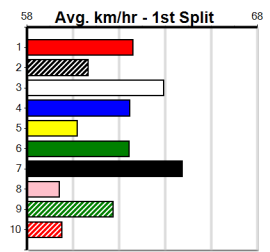

Sale

9

7:51PM

(VIC time)

CADBUILD PTY LTD BAIRNSDALE

Distance: 435m, Race Type: Mixed 6/7, Total Prizemoney: $2,925
1st: $1,950, 2nd: $600, 3rd: $300, 4th: $75

BANDIT BARBIE (3) has won two of three in brilliant style and she appears to be a nice prospect.
PRINCESS MONARCH (7) showed her true talent with a top 24.49 win here and she just needs luck early on. HAMISH ROSE (2) can charge late

Watchdog Tips: **3** **7** **2** **6** **Bet:** **Win 3**

1

JUMBUK DENNIS [6] **Solidly placed last time, place hope again** **$10.00**

BK Dog Oct-22 Sire: ASTON RUPEE Dam: TWO PHONES Trainer: Ben Joske (Yinnar South)

Owner(s): B Joske
Winning Distances: < 300m (0) 300 - 399m (0) 400 - 499m (1) 500 - 599m (1) 600 - 699m (0) > 700m (0)
Winning Weights: 33.2(1) 33.6(1)

Pl	Box	Dist	Track	Date	Time	BOB	Margin	1st/2nd (Time)	PIR	Checked	Comment	WR	Split 1	S/P	Grade
5th	(8)	33.4	515	SAN	R1	24-May-24	30.50	29.17	8.50L WILD SERENA (29.92)	M/4455	.	.	.	5.21	$24.30 RW
4th	(1)	33.4	515	SAN	R1	30-May-24	30.49	29.95	2.00L AKELA JUDO (30.36)	Q/3223	.	.	.	5.33	$4.60 7
1st	(4)	33.6	515	SAN	R1	06-Jun-24	29.95	29.50	0.75L MITZI ROCKS (29.99)	Q/2111	.	V3	.	5.19	$4.50 7
4th	(7)	33.6	515	SAP	R6	10-Jun-24	30.84	29.57	18.00 CASHING OUT (29.59)	M/6544	.	.	.	5.23	$6.10 X67H
7th	(5)	33.2	515	SAN	R2	20-Jun-24	30.64	29.15	14.00 CELESTIAL DAWN (29.70)	M/5577	.	.	.	5.29	$6.20 X67F
6th	(8)	33.4	435	SLE	R3	26-Jun-24	25.14	24.20	7.50L PAW CHEYENNE (24.65)	M/675	.	.	.	5.43	$3.20 6G
3rd	(8)	33.1	435	SLE	R5	18-Sep-24	25.12	24.68	4.75L KELLI (24.80)	M/334	.	.	.	5.39	$2.30 T3-RW
2nd	(2)	33.3	435	SLE	R11	25-Sep-24	24.93	24.88	0.75L COLLINDA EXPRESS (24.88)	M/322	.	.	.	5.40	$4.10 6G

Last 3 wins NOT included above

Box	1st	2nd	3rd	4th	5th	6th	7th	8th
1								
2								
3	1							
4	1							
5								1
6								
7				1				
8			2		1	1		

Prize	$9120.00
Best	24.93(3)-8/5/24
Starts	11-2-1-2
Trk/Dts	6-1-1-2
APM	4961

2

HAMISH ROSE [7] **Can unwind a powerful finish, threat with luck** **$9.00**

BD Dog May-22 Sire: FERAL FRANKY Dam: DASH OF ROSE Trainer: Sharon-lee Chignell (Rosedale)

Owner(s): S Chignell
Winning Distances: < 300m (0) 300 - 399m (0) 400 - 499m (1) 500 - 599m (0) 600 - 699m (0) > 700m (0)
Winning Weights: 33.9(1)

Pl	Box	Dist	Track	Date	Time	BOB	Margin	1st/2nd (Time)	PIR	Checked	Comment	WR	Split 1	S/P	Grade
7th	(1)	35.1	435	SLE	R4	04-Aug-24	25.50	24.36	17.00 FLYING MUFFIN (24.36)	S/477	.	.	.	5.32	$6.80 7
2nd	(7)	35.4	460	WGL	R4	09-Aug-24	26.26	25.58	0.75L CHESTER CAMPBELL (26.22)	M/543	.	.	.	6.65	$46.20 X67
2nd	(5)	35.2	460	WGL	R5	13-Aug-24	26.34	25.71	4.00L GAZING COLLINDA (26.07)	S/866	.	.	.	6.88	$7.40 X67
4th	(3)	35.2	515	SAP	R2	19-Aug-24	30.10	29.31	9.50L PAW EARNEST (29.45)	S/6544	.	.	.	5.30	$8.70 RW
6th	(8)	35.3	460	WGL	R5	27-Aug-24	26.55	26.16	5.50L PAW WINCEY (26.19)	S/886	.	.	.	6.75	$13.70 X67H
2nd	(7)	35.4	435	SLE	R3	01-Sep-24	25.21	24.45	4.50L KELLI (24.91)	S/632	.	.	.	5.59	$2.30 7
3rd	(3)	35.2	435	SLE	R3	04-Sep-24	24.85	24.62	3.25L COLLINDA EXPRESS (24.63)	M/755	.	.	.	5.43	$3.00 T3-7
8th	(4)	35.1	510	SLE	R5	08-Sep-24	29.93	28.65	19.00 DR. GILLIAN (28.65)	M/588	.	V21	.	9.36	$18.10 RWH

Last 3 wins NOT included above

Box	1st	2nd	3rd	4th	5th	6th	7th	8th
1		2	1					
2						1	1	
3		2	1	1	1			
4								1
5		1						
6								
7		3		1				1
8	1	1				1		1

Prize	$9060.00
Best	24.78(8)-8/5/24
Starts	21-1-9-2
Trk/Dts	8-0-3-1
APM	4886