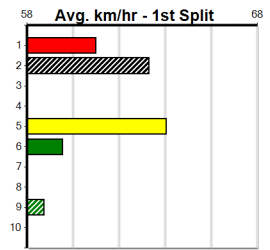

Sale

3

5:42PM

(VIC time)

SPORTSBET HT3

Distance: 435m, Race Type: Maiden Heat, Total Prizemoney: $2,535
1st: $1,680, 2nd: $520, 3rd: $260, 4th: $75

WALLS OF JERICHO (5) was smartly placed here last time out and he will continue to get better with more racing. DR. BELL (3) is a well bred type and she would have been educated around this circuit. ELEVATE (8) must be respected

Watchdog Tips: 5 3 8 7 **Bet:** Win 5

	Form Box	Wgt	Dist	Track	Date	Time	BON	Margin	1st/2nd (Time)	PIR	Checked	Comment	W/R	Split 1	S/P	Grade		
1	DEMOLISH [M] Steady on debut, draw may help, place claims $7.50																	
	BK	Bitch		Sep-22			Sire: MY REDEEMER		Dam: HARPER'S GIRL		Trainer: Robert Bean (Tinamba)							
	Owner(s): R Bean																	
	Winning Distances: < 300m (0) 300 - 399m (0) 400 - 499m (0) 500 - 599m (0) 600 - 699m (0) > 700m (0)																	
	Winning Weights:																	
	4th (7)	24.9	435	SLE	R1	22-Sep-24	25.19	24.32	11.00	PRINCESS MONARCH	M/654				5.41	$13.10	M	
	Last 3 wins NOT included above																	
	Box History																	
	Prize Best Starts Trk/Dts APM																	
	2	AFTERSHOCK [M] Two placings have been in steady times, tested $16.00																
BD		Dog		Nov-22			Sire: FERAL FRANKY		Dam: LADY LOCH		Trainer: Desmond Gough (Nyora)							
Owner(s): L Gough																		
Winning Distances: < 300m (0) 300 - 399m (0) 400 - 499m (0) 500 - 599m (0) 600 - 699m (0) > 700m (0)																		
Winning Weights:																		
3rd (8)		34.4	400	WGL	R1	27-Aug-24	23.41	22.90	1.75L	ARKA NOBLE (23.29)	Q/33		SW		8.59	$3.10	M	
3rd (5)		34.4	400	WGL	R2	03-Sep-24	23.44	22.38	6.00L	ENZOLA (23.03)	M/44				8.64	$2.70	M	
4th (1)		34.4	460	WGL	R4	10-Sep-24	26.45	26.03	6.50L	CAPRICORN ONE (26.03)	M/443				6.79	$2.20	M	
Last 3 wins NOT included above																		
Box History																		
Prize Best Starts Trk/Dts APM																		
3	DR. BELL [M] Well bred, would have trialled here, danger $6.00																	
	BK	Bitch		Aug-22			Sire: FERAL FRANKY		Dam: PAYTON		Trainer: Kimberley McMahon (Darriman)							
	Owner(s): DOCTORS KENNELS (SYN), J McMahon, J Gill																	
	Winning Distances: < 300m (0) 300 - 399m (0) 400 - 499m (0) 500 - 599m (0) 600 - 699m (0) > 700m (0)																	
	Winning Weights:																	
	Last 3 wins NOT included above																	
	Box History																	
	Prize Best Starts Trk/Dts APM																	
	4	ASTON PAYCHECK [M] Had plenty of support on debut, place claims $4.80																
		BD	Dog		Jan-23			Sire: FERNANDO BALE		Dam: ASTON REWARD		Trainer: Mario Briganti (Pearcedale)						
Owner(s): R Borda																		
Winning Distances: < 300m (0) 300 - 399m (0) 400 - 499m (0) 500 - 599m (0) 600 - 699m (0) > 700m (0)																		
Winning Weights:																		
6th (5)		33.5	300	HVL	R9	22-Sep-24	17.63	16.59	13.00	BABY GIRL PEARL (16.78)	S/3		V0		4.03	$3.40	MH	
Last 3 wins NOT included above																		
Box History																		
Prize Best Starts Trk/Dts APM																		
5		WALLS OF JERICHO [M] Impressive here last time, can cross early, yes $2.80																
	WBD	Dog		Mar-23			Sire: MY REDEEMER		Dam: CAPTAIN JACKIE		Trainer: Matthew Clark (Briagolong)							
	Owner(s): M Clark																	
	Winning Distances: < 300m (0) 300 - 399m (0) 400 - 499m (0) 500 - 599m (0) 600 - 699m (0) > 700m (0)																	
	Winning Weights:																	
	4th (5)	31.7	400	WGL	R3	10-Sep-24	23.22	22.52	5.00L	SWEET CANNELLONI (22.88)	M/54				8.57	$2.10	M	
	2nd (5)	31.7	410	HOR	R4	15-Sep-24	23.86	23.03	2.25L	IVORY NARWHAL (23.70)	M/22				10.63	$1.50	M	
	2nd (4)	31.8	435	SLE	R1	22-Sep-24	24.52	24.32	0.50L	PRINCESS MONARCH	M/422				5.37	$2.20	M	
	Last 3 wins NOT included above																	
	Box History																	
Prize Best Starts Trk/Dts APM