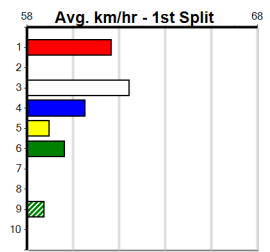

Sale

2

5:27PM

(VIC time)

SPORTSBET HT2

Distance: 435m, Race Type: Maiden Heat, Total Prizemoney: $2,535
1st: $1,680, 2nd: $520, 3rd: $260, 4th: $75

MIKAELA'S JOY (3) has been placed in two of four to date and she has the speed to cross and lead throughout. The well bred STORMY NEO (2) is from a strong kennel and he is sure to have some betting support. DR. NASH (7) must be respected.

Watchdog Tips: **3** **2** **7** **8** **Bet:** **Win 3**

Form Box	Wgt	Dist	Track	Date	Time	BON	Margin	1st/2nd (Time)	PIR	Checked	Comment	WR	Split 1	S/P	Grade		
1	MINTER SHIMMER [M] Better for the run on debut, place claims $8.00																
	BE	Bitch		Jan-23													
	Owner(s): J Reinke Sire: SHIMA SHINE Dam: MINTER EDITION Trainer: Robert Reinke (Johnsonville)																
	Winning Distances: < 300m (0) 300 - 399m (0) 400 - 499m (0) 500 - 599m (0) 600 - 699m (0) > 700m (0)																
	Winning Weights:																
	6th (2)	25.0	435	SLE	R1	22-Sep-24	25.51	24.32	15.00	PRINCESS MONARCH	M/566			5.37	$6.20	M	
	Last 3 wins NOT included above																
	Box History																
	Prize Best Starts Trk/Dts APM																
	2	STORMY NEO [M] Well bred, in good hands, watch betting moves $4.00															
BK		Dog		Mar-23													
Owner(s): R Neocleous Sire: ASTON DEE BEE Dam: CLEO'S NEO Trainer: Robert Neocleous (Hazelwood No)																	
Winning Distances: < 300m (0) 300 - 399m (0) 400 - 499m (0) 500 - 599m (0) 600 - 699m (0) > 700m (0)																	
Winning Weights:																	
Last 3 wins NOT included above																	
Box History																	
Prize Best Starts Trk/Dts APM																	
3		MIKAELA'S JOY (SA)[M] Placed in two of four, early speed, go close $3.60															
		BD	Bitch		Feb-23												
	Owner(s): A Lapinkas Sire: BARCIA BALE Dam: LILY PAD Trainer: Lisa Delbridge (Balliang)																
	Winning Distances: < 300m (0) 300 - 399m (0) 400 - 499m (0) 500 - 599m (0) 600 - 699m (0) > 700m (0)																
	Winning Weights:																
	2nd (1)	28.0	400	GEL	R2	06-Sep-24	23.06	22.68	3.00L	PAW KATTIA (22.86)	M/22			8.61	$6.50	M	
	3rd (3)	28.0	390	BAL	R3	11-Sep-24	22.64	22.05	3.75L	THAT'S MY COUSIN (22.39)	M/33			8.66	$2.30	M	
	5th (2)	28.1	390	WBL	R2	19-Sep-24	23.16	22.11	12.00	WALTZING BUSTER (22.39)	S/45			9.31	$2.70	M	
	4th (5)	28.5	410	HOR	R1	24-Sep-24	24.12	22.93	8.00L	LEONESSA (23.59)	S/45			10.83	$5.50	M	
	Last 3 wins NOT included above																
Box History																	
Prize Best Starts Trk/Dts APM																	
4	ULTIMATE LEXI [M] Soundly beaten on debut, needs more time $21.00																
	BK	Bitch		Dec-22													
	Owner(s): F Andrighetto Sire: ASTON RUPEE Dam: ALBIES CRUISER Trainer: Frank Andrighetto (Lance Creek)																
	Winning Distances: < 300m (0) 300 - 399m (0) 400 - 499m (0) 500 - 599m (0) 600 - 699m (0) > 700m (0)																
	Winning Weights:																
	6th (1)	27.2	400	WGL	R2	20-Sep-24	23.78	22.68	9.00L	BLESSED RAIN (23.16)	M/77		SW	8.90	$11.10	M	
	Last 3 wins NOT included above																
	Box History																
	Prize Best Starts Trk/Dts APM																
	5	BOMBER'S SHADOW [M] One paced, had a few chances, tough ask $26.00															
BK		Bitch		Jan-22													
Owner(s): BOMBERS LODGE (SYN), G Green, M Read Sire: KIOWA MON MANNY Dam: I'M ROBYN BANKS Trainer: Geoffrey Green (Woodside)																	
Winning Distances: < 300m (0) 300 - 399m (0) 400 - 499m (0) 500 - 599m (0) 600 - 699m (0) > 700m (0)																	
Winning Weights:																	
7th (7)		23.9	350	TRA	R1	10-Jun-24	21.53	19.88	18.00	DONATELLO ZEAL (20.29)	Q/57			6.97	$32.70	T3-M	
8th (8)		24.3	350	TRA	R3	05-Jul-24	21.36	19.49	19.00	OUR IVIE ROSE (20.03)	Q/57			7.05	$55.20	M	
8th (6)		24.5	400	WGL	R3	01-Aug-24	24.49	22.88	21.00	BALANCED (23.02)	M/67			8.94	$135.20	M	
7th (4)		23.8	435	SLE	R2	11-Aug-24	26.60	24.42	24.00	PAUA OF TESSA (24.95)	M/777			5.63	$80.30	M	
6th (4)		24.0	435	SLE	R2	18-Aug-24	26.17	24.18	20.00	KELLY JANE (24.81)	M/566		V0	5.56	$85.70	M	
8th (7)	23.6	400	WGL	R2	29-Aug-24	24.49	23.00	14.00	BIT OF ROMANCE (23.53)	M/57			8.75	$204.10	T3-M