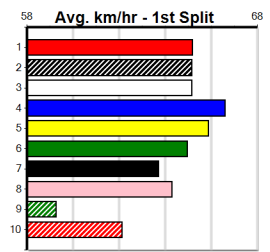

Sale
7
7:02PM
(VIC time)

RANFORD'S FAMILY BUTCHER

Distance: 435m, Race Type: Mixed 4/5, Total Prizemoney: $3,360
1st: $2,250, 2nd: $690, 3rd: $345, 4th: $75

HERE COMES BLUE (1) is an absolute jet when on song and he should be primed to fire fresh.
KISAUNI (5) has been placed in four of seven here and he can come out running at times. PAW
MANTRA (3) is a nice prospect and he can burn mid race

Watchdog Tips: **1** **5** **3** **4** **Bet:** Box Quinella 1,3,5 ($10 for 333.33%)

1

HERE COMES BLUE [5] **Resuming, huge talent when fit, yes** **$2.80**
BE Dog Jan-22 Sire: BERNARDO Dam: BRUEGHELINO
Owner(s): B Stockdale J Stockdale (SYN), B Stockdale, J Stockdale
Winning Distances: < 300m (0) 300 - 399m (0) 400 - 499m (5) 500 - 599m (3) 600 - 699m (0) > 700m (0)
Winning Weights: 33.6(1) 33.7(1) 33.8(1) 33.9(3) 34.0(1) 34.2(1)
6th (3) 33.7 515 SAN R11 08-Feb-24 30.30 29.19 16.00 STORMY DAY (29.19) S/7555 . . . . . 5.30 $4.10 5
1st (6) 33.6 460 WGL R8 09-Apr-24 25.61 25.60 1.00L SHAKE IT OFF (25.68) M/2111 . . . . . 6.51 $2.50 5H
1st (1) 33.9 460 WGL R5 16-Apr-24 25.63 25.63 4.50L PEAKY JOE (25.93) M/1111 . . . . . 6.49 $2.80 5F
1st (3) 33.7 515 SAP R8 21-Apr-24 29.30 29.30 1.5L FUNNY OLD FELLOW (29.40) M/1111 . . . . . 5.02 $3.70 X45
6th (3) 33.6 515 SAN R1 25-Apr-24 30.17 29.24 9.00L HI THERE FRANK (29.58) S/7776 . . . . . 5.46 $1.90 5H
7th (1) 34.3 460 WGL R7 06-Jun-24 26.16 25.66 7.50L CHAMPAGNE CUDDLE S/4777 . . . . . 6.61 $3.10 SH
1st (1) 34.0 450 TRA R8 12-Jun-24 25.02 25.02 4.75L SHADOW RIOT (25.34) Q/1111 . . . . . 6.56 $1.30 X45
4th (4) 33.5 515 SAN R10 20-Jun-24 29.90 29.15 5.50L SO CERTAIN (29.55) M/4443 . . . SW . 5.23 $4.30 5
Last 3 wins NOT included above
1st (5) 33.9 525 MEP R7 25-Oct-23 29.95 29.87 3.00L ERNIE THE BRUTE (30.15) M/1111 . . . . . 5.12 $1.60 7
1st (6) 33.9 515 SAN R1 09-Nov-23 29.62 29.02 4.75L LAKEVIEW NOLA (29.95) M/1111 . . . . . 5.13 $1.80 X67
1st (5) 33.8 450 TRA R10 26-Jan-24 25.60 24.71 0.50L AYLA ROSE (25.63) M/644 . . . SW . 6.97 $2.20 RWH
Trainer: Des Douch (Maffra)

2

COMPUTER MODEL (NSW)[4] **Form and confidence has tapered off, outclassed** **$21.00**
BK Dog Jun-22 Sire: BARCIA BALE Dam: CRUISER MODEL
Owner(s): B Alford
Winning Distances: < 300m (0) 300 - 399m (0) 400 - 499m (4) 500 - 599m (2) 600 - 699m (0) > 700m (0)
Winning Weights: 31.8(1) 31.9(1) 32.6(1) 33.6(1) 33.7(1) 34.0(1)
1st (1) 34.0 520 WPK R6 06-Jul-24 30.09 29.44 1.00L HYPER FAME (30.16) 211 . . . . . 5.48 $1.85 5
6th (4) 33.6 510 SLE R6 28-Jul-24 29.52 28.91 9.00L BLACK VIPER (28.91) S/444 . . . . . 9.40 $12.70 5
3rd (2) 33.6 435 SLE R7 04-Aug-24 24.73 24.36 4.50L FIGHT THE FIGHT (24.43) M/433 . . . . . 5.32 $15.50 5
1st (1) 33.6 435 SLE R9 11-Aug-24 24.84 24.42 0.50L BURN ALONG (24.87) M/211 . . . . . 5.27 $2.60 5
5th (6) 33.9 510 SLE R8 18-Aug-24 29.75 28.90 13.00L DEADLY CLASS (28.90) M/755 . . . . . 9.64 $33.90 X45
5th (6) 33.4 460 WGL R6 30-Aug-24 26.29 25.80 6.00L DR. FARRAH (25.89) M/433 . . . . . 6.67 $4.40 5
4th (8) 33.2 510 SLE R8 08-Sep-24 29.23 28.65 4.25L FARNHAM BALE (28.94) M/212 . . . . . 9.19 $7.20 X45
7th (6) 33.0 460 WGL R8 17-Sep-24 26.66 25.79 6.00L DAINTREE GODDESS (26.25) M/545 . . . SW . 6.67 $7.70 5
Last 3 wins NOT included above
1st (4) 31.9 520 WPK R5 22-Mar-24 30.15 29.55 6.00L OSCAR FAITH (30.55) 111 . . . . . 5.51 $2.30 5
1st (1) 32.6 440 GBN R4 12-Apr-24 24.87 24.60 5.50L GOLDEN BLEND (25.23) 1 . . . . . 5.68 $1.10 5
1st (1) 33.7 440 GBN R10 29-Apr-24 24.77 24.76 5.50L CAWBOURNE SMITHY (25.13) 1 . . . . . 5.63 $2.00 5
Trainer: Brian Alford (Yarram)