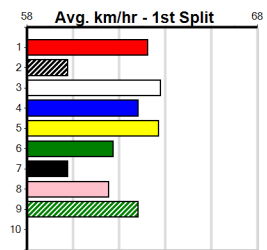

THE CURE RENOVATIONS EAST GIPPSLAND

Distance: 510m, Race Type: Mixed 4/5, Total Prizemoney: $3,875
1st: $2,600, 2nd: $800, 3rd: $400, 4th: $75

DR. UNITED (4) has turned in some nice performances here of late and he gets his chance to return to the winners list. DR. FARRAH (3) was never headed at Sandown two runs back and she will be in the firing line throughout. DR. ANGELO (8) has claims

Watchdog Tips: 4 3 8 5 Bet: Win 4

LAKEVIEW JAN [5] Resuming, tough ask fresh, place preferred $10.00
WF Bitch Sep-21 Sire: FERNANDO BALE Dam: LAKEVIEW GRACE
Trainer: Michelle Wilkins (Giffard West)
Winning Distances: < 300m (0) 300 - 399m (0) 400 - 499m (1) 500 - 599m (2) 600 - 699m (0) > 700m (0)
Winning Weights: 27.0(1) 27.1(1) 27.3(1)
1st (8) 27.3 510 SLE R7 22-May-24 29.10 29.10 1.25L PEG (29.17) M/111 . . . . 9.22 $2.10 X67
2nd (1) 27.1 510 SLE R7 26-May-24 29.11 28.85 1.00L PEG (29.04) Q/111 . . . . 9.18 $2.50 X67
8th (8) 26.9 515 SAN R2 30-May-24 30.99 29.95 15.00 FLYING DINAR (30.01) Q/2588 . . . . 5.18 $33.80 6G
1st (2) 27.1 510 SLE R4 02-Jun-24 29.01 28.83 2.50L VELOX BALE (29.19) M/111 . . . . 9.19 $6.40 X67
7th (2) 27.3 650 SHP R13 10-Jun-24 38.03 36.94 7.50L VOSS ALI (37.51) Q/2345 . . . . 17.49 $15.60 RWH
7th (2) 26.8 510 SLE R4 16-Jun-24 30.15 28.62 15.00 ERZA SCARLET (29.12) Q/177 . . SW . . 9.24 $24.80 5
2nd (8) 27.1 510 SLE R12 19-Jun-24 29.07 28.97 1.5L JOE GEM (28.97) M/222 . . . . 9.30 $7.90 5NP
7th (2) 27.0 510 SLE R5 26-Jun-24 29.95 28.71 14.00 DR. BROOKLYNN (29.00) M/577 . . . . 9.62 $3.20 5
Last 3 wins NOT included above
1st (4) 27.0 460 WGL R2 18-Apr-24 26.39 26.19 3.75L PLUSH (26.65) Q/111 . . . . 6.60 $5.30 T3-M

MADALIA TIPPER [4] Lack of early speed is a worry, prefer to watch $26.00
WBE Dog Nov-20 Sire: BANJO BOY Dam: ZIPPING SCARLET
Trainer: Kathleen Fogarty (Lower Heyfield)
Winning Distances: < 300m (0) 300 - 399m (0) 400 - 499m (1) 500 - 599m (3) 600 - 699m (0) > 700m (0)
Winning Weights: 33.1(1) 33.5(1) 33.8(1) 34.0(1)
1st (5) 33.8 510 SLE R3 17-Jul-24 29.36 28.91 2.00L MINTER HONOUR (29.50) M/221 . . . . 9.33 $8.30 RW
5th (7) 33.2 510 SLE R6 28-Jul-24 29.45 28.91 8.00L BLACK VIPER (28.91) M/786 . . . . 9.68 $53.00 5
2nd (8) 33.4 510 SLE R8 04-Aug-24 29.14 28.78 5.50L BLACK VIPER (28.78) S/532 . . . . 9.59 $86.50 X45
1st (2) 33.5 510 SLE R6 18-Aug-24 29.10 28.90 0.75L GAZING COLLINDA (29.15) M/322 . . SW . . 9.46 $26.80 5
6th (5) 33.4 460 WGL R8 27-Aug-24 26.71 26.16 8.00L MATT LOCH (26.16) S/776 . . . . 6.84 $49.80 X45
4th (6) 33.5 640 SLE R8 01-Sep-24 37.43 36.97 7.00L RAYA STAR (36.97) S/8766 . . . . 6.40 $32.80 5
3rd (7) 33.4 510 SLE R8 08-Sep-24 29.11 28.65 2.75L FARNHAM BALE (28.94) M/875 . . . . 9.53 $48.10 X45
6th (3) 33.4 640 SLE R6 22-Sep-24 37.04 36.28 11.00 ETHANOL VOLUME (36.28) M/7566 . . . . 6.25 $46.50 S
Last 3 wins NOT included above
1st (4) 33.1 460 WGL R4 19-Jan-23 26.39 25.79 3.25L ACAPULCO (26.60) M/332 . . . . 6.81 $21.80 T3-M
1st (6) 34.0 510 SLE R4 30-Jun-24 29.18 28.84 0.10L BEST OF COLOUR (29.19) M/655 . . . . 9.56 $27.30 RW