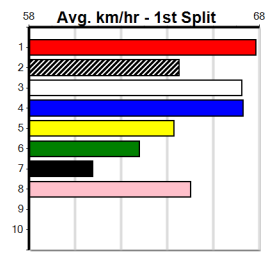

Sale
6
6:41PM
(VIC time)

BROOKER BUILDERS BAIRNSDALE

Distance: 435m, Race Type: Mixed 3/4, Total Prizemoney: $3,360
1st: $2,250, 2nd: $690, 3rd: $345, 4th: $75

FUNNY OLD FELLOW (3) returned to form with a top 22.68 Warragul win and he looks well graded again. GAYLE BALE (2) is a powerful type and she will be able to find the rail early on. DAINTREE DAMAGE (4) just needs luck early on

Watchdog Tips: 3 2 4 8 **Bet:** Box Trifecta 2,3,4,8 ($10 for 41.67%)

Form Box Wgt Dist Track Date Time BON Margin 1st/2nd (Time) PIR Checked Comment W/R Split 1 S/P Grade

1 GALLOPING JIMMY [3] **Good record here but down on confidence, risky** **$16.00**
BK Dog Oct-21 Sire: ASTON DEE BEE Dam: CRUZIN' Trainer: Robert Conway (Bunyip)
Winning Distances: < 300m (0) 300 - 399m (2) 400 - 499m (8) 500 - 599m (0) 600 - 699m (0) > 700m (0)
Winning Weights: 30.8(3) 30.9(1) 31.0(1) 31.3(1) 31.4(2) 31.8(2)
1st (3) 30.8 400 WGL R7 02-Aug-24 22.65 22.57 1.75L BRING YOUR BEST (22.76) M/11 . . . SW . . . 8.27 $17.30 FFA
1st (5) 30.8 400 WGL R3 06-Aug-24 22.76 22.37 1.00L SUMMER KOBIE (22.82) Q/21 . . . . . 8.29 $5.40 X45
2nd (1) 31.3 435 SLE R6 11-Aug-24 24.80 24.42 4.25L XATU BALE (24.52) Q/112 . . . . . 5.25 $10.10 X34
3rd (3) 31.6 400 GEL R11 16-Aug-24 22.56 22.20 5.50L SERIAL STICKER (22.20) M/33 . . . . . 8.39 $19.40 X45
8th (4) 31.7 350 HVL R7 25-Aug-24 19.44 18.71 6.00L BLUE BLOOD (19.05) M/5 . . . . . 6.62 $20.70 5
5th (2) 31.3 400 WGL R10 30-Aug-24 22.89 22.57 3.00L ASTON CORLEONE (22.70) M/44 . . . . . 8.42 $3.40 FFA
5th (5) 31.1 400 WGL R7 06-Sep-24 22.97 22.54 3.75L SHORT AND STUMPY (22.71) M/44 . . . . . 8.40 $8.50 FFA
5th (7) 31.0 400 WGL R7 24-Sep-24 22.72 22.39 4.75L AT MY COMMAND (22.39) M/54 . . . . . 8.43 $14.30 X34
Last 3 wins NOT included above
1st (6) 31.4 350 TRA R11 23-Feb-24 19.88 19.66 0.50L ONLY PHONES (19.92) M/22 . . . . . 6.62 $4.20 X45
1st (8) 30.9 435 SLE R12 07-Jul-24 24.80 24.39 0.10L PAW CHEYENNE (24.80) M/111 . . . . . 5.22 $2.30 X45
1st (8) 31.0 400 WGL R12 09-Jul-24 22.99 22.52 3.75L DAN DAN (23.25) M/11 . . . . . 8.27 $3.00 5

Box History

Bx	1st	2nd	3rd	4th	5th	6th	7th	8th
1	2	1	3	1				1
2	2	1	1		1	1	1	
3	1	1	1					1
4		2				2		1
5	1	2			2			
6	2	1	1					
7					1			1
8	2	1	1					

Prize Best Starts Trk/Dts APM $27870.00 24.59(1)-14/2/24 41-10-9-7 5-2-3-0 11454