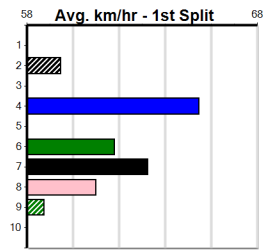

Sale

1
5:07PM

(VIC time)

SPORTSBET HT1

Distance: 435m, Race Type: Maiden Heat, Total Prizemoney: $2,535
1st: $1,680, 2nd: $520, 3rd: $260, 4th: $75

JUST A NEO (8) was well supported in his luckless debut run here and he can make amends this time around. SPRING REGENCY (4) comes here with solid NSW credentials and he is expected to fire for his new kennel. NOT OUR FAULT (5) must be respected

Watchdog Tips: **8** **4** **5** **3** **Bet:**

Form Box	Wgt	Dist	Track	Date	Time	BON	Margin	1st/2nd (Time)	PIR	Checked	Comment	W/R	Split 1	S/P	Grade

1

IGNATIUS ROSE [M] Well bred, would have trialled here, watch betting **$6.00**

BD Dog Dec-22 Sire: WHISKEY RIOT Dam: SUZIE ROSE Trainer: Sharon-lee Chignell (Rosedale)

Owner(s): S Chignell

Winning Distances: < 300m (0) 300 - 399m (0) 400 - 499m (0) 500 - 599m (0) 600 - 699m (0) > 700m (0)

Winning Weights:

Bx	1st	2nd	3rd	4th	5th	6th	7th	8th
1								
2								
3								
4								
5								
6								
7								
8								

Last 3 wins NOT included above

Prize Best	$0
Starts	0-0-0-0
Trk/Dts	0-0-0-0
APM	0

2

GO SEE IAN [M] Had a few chances already, prefer others **$16.00**

BK Dog Apr-22 Sire: ZACK MONELLI Dam: JOSIE'S ENTITY Trainer: Cindy Fulford (Maffra)

Owner(s): C Fulford

Winning Distances: < 300m (0) 300 - 399m (0) 400 - 499m (0) 500 - 599m (0) 600 - 699m (0) > 700m (0)

Winning Weights:

4th	3rd	33.9	460	WGL	R1	01-Aug-24	27.07	26.14	13.00	MINH ALFIE (26.22)	S/663	6.89	$20.60	M
5th (6)	33.8	510	SLE	R2	04-Aug-24	29.76	28.78	8.00L	NORM'S LUCY (29.23)	S/545	9.48	$63.40	M	
2nd (1)	33.7	435	SLE	R2	18-Aug-24	25.06	24.18	3.75L	KELLY JANE (24.81)	M/333	5.47	$13.70	M	
5th (7)	33.8	400	WGL	R1	22-Aug-24	23.42	22.55	6.50L	CHLOE THE OUTLAW (22.97)	S/86	8.75	$11.70	M	
5th (5)	33.9	435	SLE	R1	25-Aug-24	25.44	24.66	12.00	PHARAOH'S GOLD (24.66)	S/655	5.47	$50.00	M	
5th (7)	33.8	460	WGL	R1	29-Aug-24	27.01	26.01	6.50L	BANCHERO (26.58)	M/774	6.96	$11.30	T3-M	
4th (5)	34.3	435	SLE	R1	04-Sep-24	25.42	24.62	6.50L	OPETAIA (24.98)	M/755	5.50	$5.60	T3-M	
3rd (1)	34.4	435	SLE	R3	11-Sep-24	25.02	24.22	7.00L	ESSENCE (24.56)	S/533	5.65	$7.50	M	

Last 3 wins NOT included above

Prize Best	$930.00
Starts	25.02(1)-11/9/24
Trk/Dts	13-0-1-1
APM	9-0-1-1
	756

3

DR. ZEEKA [M] Would have trialled around this circuit, respect **$7.50**

BD Bitch Aug-22 Sire: FERAL FRANKY Dam: PAYTON Trainer: Kimberley McMahon (Darriman)

Owner(s): DOCTORS KENNELS (SYN), J McMahon, J Gill

Winning Distances: < 300m (0) 300 - 399m (0) 400 - 499m (0) 500 - 599m (0) 600 - 699m (0) > 700m (0)

Winning Weights:

Bx	1st	2nd	3rd	4th	5th	6th	7th	8th
1								
2								
3								
4								
5								
6								
7								
8								

Last 3 wins NOT included above

Prize Best	$0
Starts	0-0-0-0
Trk/Dts	0-0-0-0
APM	0

4

SPRING REGENCY (NSW)[M] Resuming, solid NSW form, watch betting **$4.00**

LTBD Dog Oct-22 Sire: FERNANDO BALE Dam: BURNING FUEL Trainer: Mark Delbridge (Balliang)

Owner(s): Board Racing (SYN), G Board, S Board, J Board, J Opeteia, H Board

Winning Distances: < 300m (0) 300 - 399m (0) 400 - 499m (0) 500 - 599m (0) 600 - 699m (0) > 700m (0)

Winning Weights:

5th	8	32.4	520	WPK	R1	18-Jul-24	30.86	29.43	15.00	SALIM SHADY (29.81)	545	545	5.62	$2.40	M
3rd (7)	32.3	520	WPK	R1	25-Jul-24	30.55	29.56	6.00L	MENIKETTI (30.13)	354	354	5.60	$4.00	M	
6th (1)	32.6	520	RIC	R2	09-Aug-24	30.47	29.60	7.00L	ROYAL SLEEPER (29.97)	6666	6666	4.62	$3.30	XM5	
8th (8)	32.4	520	WPK	R1	15-Aug-24	31.39	29.45	22.00	HAPPY BANDIT (29.87)	258	258	5.69	$11.00	M	

Last 3 wins NOT included above

Prize Best	$325.00
Starts	4-0-0-1
Trk/Dts	0-0-0-0
APM	195