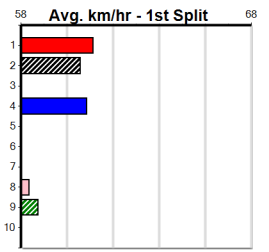

Sale

4

6:02PM

(VIC time)

SPORTSBET HT4

Distance: 435m, Race Type: Maiden Heat, Total Prizemoney: $2,535
1st: $1,680, 2nd: $520, 3rd: $260, 4th: $75

The well bred ASTON PERK (5) hails from a powerful kennel and he is sure to have plenty of betting support. MOTIVATE (6) is another well bred type and he is likely to have plenty of betting support. ANCIENT EGYPTIAN (7) must be respected.

Watchdog Tips: **5** **6** **7** **1** **Bet:** Box Quinella 5,6,7 ($10 for 333.33%)

	Form Box	Wgt	Dist	Track	Date	Time	BON	Margin	1st/2nd (Time)	PIR	Checked	Comment	W/R	Split 1	S/P	Grade	
1	DERMOTT ROSE [M] $7.50																
	Better for the run on debut, must keep safe																
	BE Dog Dec-22 Sire: MAGICAL BALE Dam: SHANTELLE ROSE Trainer: Jeffrey Chignell (Rosedale)																
	Owner(s): S Chignell																
	Winning Distances: < 300m (0) 300 - 399m (0) 400 - 499m (0) 500 - 599m (0) 600 - 699m (0) > 700m (0)																
	Winning Weights:																
	4th (8) 34.7 435 SLE R2 22-Sep-24 25.34 24.32 6.00L MY AMBER (24.94) S/433 5.40 $7.80 M																
	<table border="1" style="width: 100%; border-collapse: collapse;"> <tr><th>Bx</th><th>1st</th><th>2nd</th><th>3rd</th><th>4th</th><th>5th</th><th>6th</th><th>7th</th><th>8th</th></tr> <tr><td>1</td><td></td><td></td><td></td><td></td><td></td><td></td><td></td><td></td></tr> <tr><td>2</td><td></td><td></td><td></td><td></td><td></td><td></td><td></td><td></td></tr> <tr><td>3</td><td></td><td></td><td></td><td></td><td></td><td></td><td></td><td></td></tr> <tr><td>4</td><td></td><td></td><td></td><td></td><td></td><td></td><td></td><td></td></tr> <tr><td>5</td><td></td><td></td><td></td><td></td><td></td><td></td><td></td><td></td></tr> <tr><td>6</td><td></td><td></td><td></td><td></td><td></td><td></td><td></td><td></td></tr> <tr><td>7</td><td></td><td></td><td></td><td></td><td></td><td></td><td></td><td></td></tr> <tr><td>8</td><td></td><td></td><td></td><td></td><td>1</td><td></td><td></td><td></td></tr> </table>																
	Prize Best 25.34(8)-22/9/24 $75.00																
	Starts 1-0-0-0																
Trk/Dts 1-0-0-0																	
APM 75																	
Last 3 wins NOT included above																	
2	STEAL THE SHOW [M] $16.00																
	Well beaten on debut, may need more time																
	BK Dog Nov-22 Sire: FLYING RICCIARDO Dam: MIRROR ILLUSION Trainer: Christian Wilk (Tanjil South)																
	Owner(s): Eye Candy (SYN), C Wilk, K Gorman																
	Winning Distances: < 300m (0) 300 - 399m (0) 400 - 499m (0) 500 - 599m (0) 600 - 699m (0) > 700m (0)																
	Winning Weights:																
	7th (1) 29.6 400 WGL R1 17-Sep-24 23.53 22.38 8.50L ARKA RAIN (22.95) M/77 SW 8.90 $12.20 M																
	<table border="1" style="width: 100%; border-collapse: collapse;"> <tr><th>Bx</th><th>1st</th><th>2nd</th><th>3rd</th><th>4th</th><th>5th</th><th>6th</th><th>7th</th><th>8th</th></tr> <tr><td>1</td><td></td><td></td><td></td><td></td><td></td><td></td><td></td><td>1</td></tr> <tr><td>2</td><td></td><td></td><td></td><td></td><td></td><td></td><td></td><td></td></tr> <tr><td>3</td><td></td><td></td><td></td><td></td><td></td><td></td><td></td><td></td></tr> <tr><td>4</td><td></td><td></td><td></td><td></td><td></td><td></td><td></td><td></td></tr> <tr><td>5</td><td></td><td></td><td></td><td></td><td></td><td></td><td></td><td></td></tr> <tr><td>6</td><td></td><td></td><td></td><td></td><td></td><td></td><td></td><td></td></tr> <tr><td>7</td><td></td><td></td><td></td><td></td><td></td><td></td><td></td><td></td></tr> <tr><td>8</td><td></td><td></td><td></td><td></td><td></td><td></td><td></td><td></td></tr> </table>																
	Prize Best $0.00																
	Starts FSH																
Trk/Dts 1-0-0-0																	
APM 0																	
Last 3 wins NOT included above																	
3	NICKY'S SECRET [M] $14.00																
	Another who was steady on debut, needs to lift																
	BK Bitch Sep-22 Sire: AUSSIE SECRET Dam: DYNA SARAH Trainer: Robert Bean (Tinamba)																
	Owner(s): R Bean																
	Winning Distances: < 300m (0) 300 - 399m (0) 400 - 499m (0) 500 - 599m (0) 600 - 699m (0) > 700m (0)																
	Winning Weights:																
	5th (6) 25.8 435 SLE R2 22-Sep-24 25.38 24.32 6.50L MY AMBER (24.94) M/875 5.62 $18.00 M