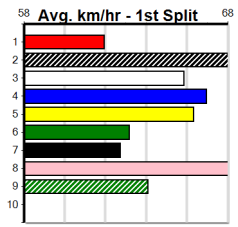

MONTROSE IGA LIQUOR VETERANS (250)

Distance: 350m, Race Type: S/E Veteran, Total Prizemoney: $2,925
1st: $1,950, 2nd: $600, 3rd: $300, 4th: $75

9

1:17PM

(VIC time)

BEAR LEE BANDIT (2) can explode soon after box rise in his races and he looks hard to hold out from his good draw here. INTERNAL AFFAIRS (7) will find this much easier than his recent outings and he could be the danger in this.

Watchdog Tips: 2 7 8 4 **Bet:** Win 2