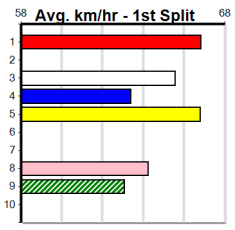

SPORTSBET FINAL

Distance: 300m, Race Type: Maiden Final, Total Prizemoney: $2,925
1st: $1,950, 2nd: $600, 3rd: $300, 4th: $75

1

10:41AM
(VIC time)

HIJACK (4) recorded the fastest early split and the fastest heat win here last week and he looks like the one to beat again today. ASTON OUTLAY (6) was solidly placed in her debut behind the top elect and could be the danger with improvement.

Watchdog Tips: **4** **6** **2** **5** **Bet:** **Quinella 4/6 ($10 for 1000%)**