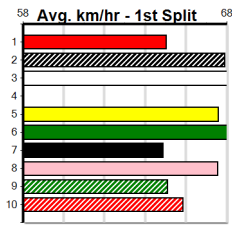

Watchdog Tips:

4 6 2 3

Bet:

Win 4

Table with columns: Form, Box, Weight, Dist, Track, Date, Time, BON, Margin, 1st/2nd (Time), PIR, Checked, Comment, W/R, Split 1, S/P, Grade. Contains race details for 10 races (KNOCKOUT NORM, TASTE OF HELL, ROB THE BUTCHER, KNEE DEEP (NSW), SMART TALK, SUMMER KOBIE, CANYA HUSTLE, BROADY BOB, SHIV ROY, WAR TIME NOVELTY) including trainer names, horse names, odds, and winning boxes.