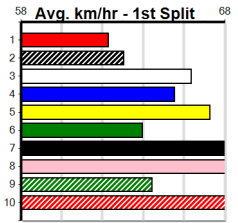

Healesville

PITSTOP MOWER REPAIRS

Distance: 350m, Race Type: Grade 5, Total Prizemoney: $2,925
1st: $1,950, 2nd: $600, 3rd: $300, 4th: $75

7

12:42PM

(VIC time)

BEAUTY BEAST (8) was a scorching all the way winner here last week and she should get room to wind up again in this. BALLAN BRUMBY (5) was also a fast winner here last start and he could be the danger with any luck early.

Watchdog Tips: **8** **5** **2** **3** **Bet:** **Box Trifecta 2,3,5,8 ($10 for 41.67%)**