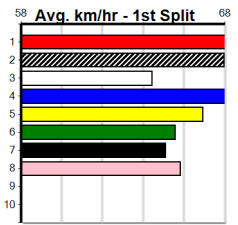

Healesville

JASON McKEOWN PHOTOGRAPHY

Distance: 350m, Race Type: Free For All, Total Prizemoney: $3,360
1st: $2,250, 2nd: $690, 3rd: $345, 4th: $75

6

12:19PM

(VIC time)

FOR PETE'S SAKE (2) can explode once he gets into full stride and he may prove to be a bit too powerful for his rivals in the run to the judge. MY MATE MINA (6) has produced fast efforts here in his last 3 starts and can challenge again.

Watchdog Tips:

2

6

3

8

Bet:

Quinella 2/6 ($10 for 1000%)