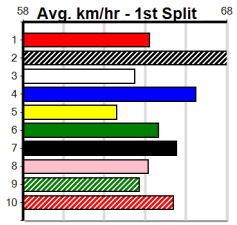

## HEALESVILLE FOOTBALL NETBALL CLUB

Distance: 350m, Race Type: Mixed 6/7, Total Prizemoney: \$2,925  
1st: \$1,950, 2nd: \$600, 3rd: \$300, 4th: \$75

**Watchdog Tips:** 1 7 4 2 **Bet:** Trifecta 1,7/1,4,7/1,2,4,6,7 (\$10 - 83.33%)