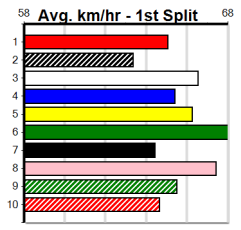

HEALESVILLE PHYSIO & SPORTS MEDICI

Distance: 300m, Race Type: Mixed 4/5, Total Prizemoney: \$3,360
1st: \$2,250, 2nd: \$690, 3rd: \$345, 4th: \$75

11

2:05PM

(VIC time)

BLACK MISERY (1) is resuming here after some top performances up north before his spell and he may have a bit too much class for his rivals here. GUNAI BOLD (2) has met some absolute jets in recent times and can challenge in this.