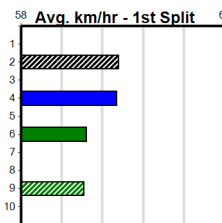

Healesville

CENTRAL SCAFFOLDS

Distance: 350m, Race Type: Maiden, Total Prizemoney: $2,535
1st: $1,680, 2nd: $520, 3rd: $260, 4th: $75

2

11:02AM

(VIC time)

MINA ANGEL (4) showed good early speed in her debut but found trouble soon after and she could be hard to hold out in this. LISSY LOULOU (8) showed talent in her debut placing last week and she could be right in the mix again here.

Watchdog Tips:

4

8

6

1

Bet:

Win 4