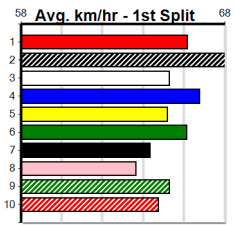

MR HUMMER LIMOS

Distance: 300m, Race Type: Grade 5, Total Prizemoney: $2,925
1st: $1,950, 2nd: $600, 3rd: $300, 4th: $75

4

11:44AM

(VIC time)

KIRWAN (7) is well drawn out wide on the track and she may be the one to beat after solid wins in 2 of her last 3 starts. HAPPY CHICK (4) has produced some top efforts here in her last 2 starts and she could be the danger with some luck early.

Watchdog Tips: **7** **4** **1** **2** **Bet:** **Box Trifecta 1,2,4,7 ($10 for 41.67%)**