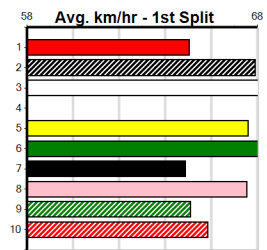

GORSKI ENGINEERING

Distance: 350m, Race Type: Grade 5, Total Prizemoney: $2,925
1st: $1,950, 2nd: $600, 3rd: $300, 4th: $75

KNEE DEEP (4) has recorded top Grafton wins in his last three outings and he may prove hard to hold out again today. SUMMER KOBIE (6) has won or been placed in his last 11 straight starts and he can challenge again here.

Watchdog Tips: 4 6 2 3 Bet: Win 4

Form Box Wgt Dist Track Date Time BON Margin 1st/2nd (Time) PIR Checked Comment W/R Split 1 S/P Grade

1 KNOCKOUT NORM [5] Drops in trip for this, may get burnt off early. $10.00
Owner(s): H Goss
Sire: FERAL FRANKY Dam: PICTOR LUCY
Trainer: Matthew Lanigan (Rowsley)
Winning Distances: < 300m (0) 300 - 399m (0) 400 - 499m (4) 500 - 599m (4) 600 - 699m (0) > 700m (0)
Winning Weights: 33.5(1) 33.8(2) 34.0(1) 34.2(1) 34.3(1) 34.6(1) 34.8(1)
... [Race Results] ...

2 TASTE OF HELL [5] Fast all the way Horsham win last start, chance. $5.50
Owner(s): SPARKLE AND FADE (SYN), J Paraskevas, A Paraskevas
Sire: FERNANDO BALE Dam: EYE WILL REIGN
Trainer: John Paraskevas (Pearcedale)
Winning Distances: < 300m (0) 300 - 399m (3) 400 - 499m (3) 500 - 599m (0) 600 - 699m (0) > 700m (0)
Winning Weights: 32.2(2) 32.5(2) 32.7(1) 33.0(1)
... [Race Results] ...

3 ROB THE BUTCHER [5] Met some speedy types in his last few, threat. $7.50
Owner(s): T Meyer
Sire: FERNANDO BALE Dam: EASY CHOICE
Trainer: Terry Meyer (Girgarre)
Winning Distances: < 300m (0) 300 - 399m (5) 400 - 499m (0) 500 - 599m (0) 600 - 699m (0) > 700m (0)
Winning Weights: 30.4(1) 30.7(2) 30.8(1) 31.2(1)
... [Race Results] ...

4 KNEE DEEP (NSW)[5] Top Grafton wins in his last 3 starts, one to beat $3.20
Owner(s): C Field
Sire: HOOKED ON SCOTCH Dam: MAGICAL MIA
Trainer: Adele Powell (Stanhope)
Winning Distances: < 300m (0) 300 - 399m (8) 400 - 499m (0) 500 - 599m (0) 600 - 699m (0) > 700m (0)
Winning Weights: 39.3(1) 39.4(2) 39.6(2) 39.7(1) 40.0(2)
... [Race Results] ...

5 SMART TALK [5] Good turn of foot once balanced, cannot dismiss. $6.50
Owner(s): A Galea
Sire: FERNANDO BALE Dam: IT'S ALL TALK
Trainer: Angela Galea (Sunshine North)
Winning Distances: < 300m (0) 300 - 399m (7) 400 - 499m (9) 500 - 599m (0) 600 - 699m (0) > 700m (0)
Winning Weights: 33.6(1) 33.8(2) 33.9(1) 34.2(1) 34.4(1) 34.6(1) 35.1(5) 35.4(1) 35.5(2) 35.7(1)
... [Race Results] ...