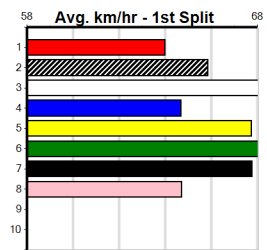

"THE SHED" @ Healesville Greys

Distance: 300m, Race Type: Mixed 3/4, Total Prizemoney: $3,360
1st: $2,250, 2nd: $690, 3rd: $345, 4th: $75

POWER OUT (5) has recorded fast all the way wins in two of her last four starts and she may only need to step cleanly to salute again. MIKE ANGELO ZEAL (6) can come out running in his races and he looks set to be prominent throughout here.

Watchdog Tips: 5 6 8 4 Bet: Win 5

RUBY'S DESIRE [4] Handy placings in 2 of last 3, place if steps here $15.00
Owner(s): D Mitchell
Winning Distances: < 300m (0) 300 - 399m (13) 400 - 499m (2) 500 - 599m (0) 600 - 699m (0) > 700m (0)
Trainer: Leslie Mitchell (Teesdale)

TARYN'S BLUE [4] Has talent but may need to lead to win here. $21.00
Owner(s): Y Andrews
Winning Distances: < 300m (0) 300 - 399m (6) 400 - 499m (0) 500 - 599m (0) 600 - 699m (0) > 700m (0)
Trainer: Sharyn Combridge (Junction Villa)

FULL ON AILEEN [4] Resuming, can set the tempo early, place hopes. $12.00
Owner(s): Powellful Ryino (SYN), M Ryan, A Powell
Winning Distances: < 300m (0) 300 - 399m (5) 400 - 499m (0) 500 - 599m (0) 600 - 699m (0) > 700m (0)
Trainer: Adele Powell (Stanhope)

MALO MAGIC (NSW)[4] Met some fast ones in his last few, threat here. $5.50
Owner(s): BACHELOR CLUB (SYN), P Martinovic, J Martinovic
Winning Distances: < 300m (0) 300 - 399m (19) 400 - 499m (13) 500 - 599m (0) 600 - 699m (0) > 700m (0)
Trainer: John Martinovic (Koo Wee Rup)

POWER OUT [4] Fast all the way wins in 2 of her last 4, go close $3.20
Owner(s): M Carter
Winning Distances: < 300m (0) 300 - 399m (7) 400 - 499m (7) 500 - 599m (3) 600 - 699m (0) > 700m (0)
Trainer: Andrea Chapple (Exford)