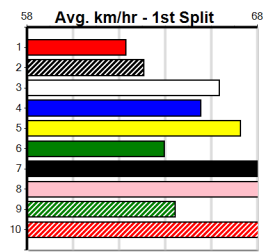

PITSTOP MOWER REPAIRS

Distance: 350m, Race Type: Grade 5, Total Prizemoney: $2,925
1st: $1,950, 2nd: $600, 3rd: $300, 4th: $75

BEAUTY BEAST (8) was a scorching all the way winner here last week and she should get room to wind up again in this. BALLAN BRUMBY (5) was also a fast winner here last start and he could be the danger with any luck early.

Watchdog Tips: 8 5 2 3 Bet: Box Trifecta 2,3,5,8 ($10 for 41.67%)

AGENT JESSE [5] Been too slow early in recent times, tested here. $15.00
BK Dog Jun-21 Sire: FERAL FRANKY Dam: SO MUCH MOJO
Owner(s): B Dowler
Winning Distances: < 300m (0) 300 - 399m (2) 400 - 499m (2) 500 - 599m (0) 600 - 699m (0) > 700m (0)
Winning Weights: 32.1(1) 32.7(1) 33.2(1) 33.7(1)
4th (3) 32.4 350 HVL R6 18-Jul-24 20.13 19.56 6.00L ASTON QUARTZ (19.73) 6.93 $8.90 T3-5
6th (7) 32.4 350 HVL R6 21-Jul-24 19.78 19.12 4.50L HYPERKINETIC (19.46) M/7 6.98 $40.70 5
6th (8) 32.5 450 BAL R8 29-Jul-24 26.12 25.69 6.50L OPRAH BALE (25.69) S/886 V3 7.14 $17.30 5
8th (8) 31.8 450 WBL R5 08-Aug-24 26.21 25.35 7.00L OLLIE DEEDS (25.75) S/888 7.06 $17.00 5
5th (6) 32.0 460 GEL R8 13-Aug-24 26.48 26.08 6.00L KENSINGTON FLYER (26.08) S/765 7.07 $19.40 5
6th (4) 32.2 500 BEN R6 21-Aug-24 29.08 28.49 5.50L RANGER'S GIRL (28.70) S/77 7.04 $16.40 5
7th (7) 32.5 350 HVL R6 08-Sep-24 19.67 18.95 8.00L STIFLER (19.13) M/8 6.82 $34.50 RWH
6th (6) 32.3 450 WBL R6 16-Sep-24 26.55 25.73 9.50L BURNING LIQUOR (25.90) S/766 7.10 $5.80 5
Last 3 wins NOT included above
1st (3) 33.7 450 WBL R5 12-Dec-23 25.64 25.36 3.5L HARRY HOTCAKES (25.87) M/422 6.75 $7.50 X67
1st (1) 33.2 485 HOR R7 27-Jan-24 27.64 27.18 1.00L LALA RAPID (27.69) M/211 SW 6.77 $3.10 X67
1st (4) 32.1 395 TRA R6 18-Mar-24 22.70 22.19 0.25L BIG PISTOL (22.71) S/654 6.40 T3-5
Trainer: Brian Hodgson (Smythesdale)

ATOMIC CABANG [5] Can cross the red and get the gun run, chance. $7.00
BE Dog Feb-20 Sire: BEAST UNLEASHED Dam: STARS AND LIGHTS
Owner(s): T Gottsche
Winning Distances: < 300m (0) 300 - 399m (2) 400 - 499m (9) 500 - 599m (2) 600 - 699m (0) > 700m (0)
Winning Weights: 33.0(1) 33.5(1) 33.7(1) 33.8(1) 34.4(6) 35.3(2) 35.5(1)
3rd (5) 34.2 450 SHP R12 13-May-24 25.80 25.06 1.5L LEGAL BUD (25.70) M/323 6.73 $21.70 VET
4th (4) 34.0 390 SHP R4 27-May-24 22.41 21.84 2.75L HANDSOME JACK (22.22) M/44 8.90 $9.00 VET
3rd (7) 34.0 450 SHP R8 30-May-24 25.93 25.51 4.00L SHA TIN KING (25.65) M/422 6.81 $27.20 X45
6th (4) 33.6 390 SHP R7 06-Jun-24 22.90 22.12 11.00 BLACK COMPASS (22.16) M/86 8.72 $9.40 T3-5
2nd (5) 33.6 425 BEN R5 19-Jun-24 24.90 24.13 1.5L RAPIDFIRE FOREST (24.81) M/541 6.82 $15.30 T3-5
5th (6) 34.4 425 BEN R5 12-Jul-24 24.52 23.86 6.00L STROMBOLI (24.11) Q/223 6.64 $42.00 VET
1st (2) 35.5 300 HVL R10 13-Sep-24 16.77 16.77 2.00L CREDITOR (16.90) Q/1 3.98 $8.40 T3-5
2nd (4) 35.6 300 HVL R5 22-Sep-24 16.84 16.59 3.5L STORM SENSATION (16.60) M/4 4.01 $17.90 5
Last 3 wins NOT included above
1st (8) 34.4 425 BEN R11 09-Aug-23 24.32 23.92 5.50L COFFEE AND CREAM (24.67) M/111 SW 6.61 $5.00 T3-5
1st (4) 34.4 450 SHP R7 17-Aug-23 25.36 25.36 6.00L MILLIE MARLAINE (25.76) Q/111 6.67 $1.90 T3-5
1st (2) 34.4 450 SHP R6 04-Dec-23 25.72 25.20 0.50L BEAR LEE CRIME (25.75) M/553 SW 6.78 $6.00 5
Trainer: Trevor Gottsche (Healesville)