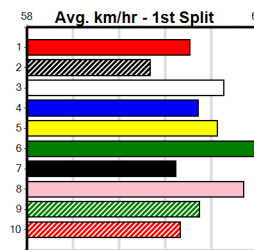

HEALESVILLE PHYSIO & SPORTS MEDICINE

Distance: 300m, Race Type: Mixed 4/5, Total Prizemoney: $3,360
1st: $2,250, 2nd: $690, 3rd: $345, 4th: $75

BLACK MISERY (1) is resuming here after some top performances up north before his spell and he may have a bit too much class for his rivals here. GUNAI BOLD (2) has met some absolute jets in recent times and can challenge in this.

Watchdog Tips: 1 2 8 5 Bet: Quinella 1/2 ($10 for 1000%)

BLACK MISERY (NSW)[5] Resuming, top NSW form, hard to hold out here. $2.60
Owner(s): J Lannutti
Winning Distances: < 300m (0) 300 - 399m (1) 400 - 499m (3) 500 - 599m (5) 600 - 699m (0) > 700m (0)
Box History table and Prize Best Starts table included.

GUNAI BOLD [5] Met some absolute jets in recent times, danger. $4.20
Owner(s): J Martin
Winning Distances: < 300m (0) 300 - 399m (12) 400 - 499m (10) 500 - 599m (5) 600 - 699m (0) > 700m (0)
Box History table and Prize Best Starts table included.

LAWLESS [5] Been a bit too slow early of late, needs to step. $15.00
Owner(s): SCOTT FORTITUDE (SYN), E Scott, L Scott
Winning Distances: < 300m (0) 300 - 399m (3) 400 - 499m (8) 500 - 599m (6) 600 - 699m (0) > 700m (0)
Box History table and Prize Best Starts table included.

HERD 'EM UP [5] Tough draw, may get shuffled back, tough ask. $21.00
Owner(s): K Doidge
Winning Distances: < 300m (0) 300 - 399m (7) 400 - 499m (3) 500 - 599m (0) 600 - 699m (0) > 700m (0)
Box History table and Prize Best Starts table included.

FAST LOVE [5] Early speed, solid efforts in his last few, threat $8.00
Owner(s): SHANIYA AND SIENNA (SYN), N Pace, C Darmanin
Winning Distances: < 300m (0) 300 - 399m (4) 400 - 499m (0) 500 - 599m (0) 600 - 699m (0) > 700m (0)
Box History table and Prize Best Starts table included.