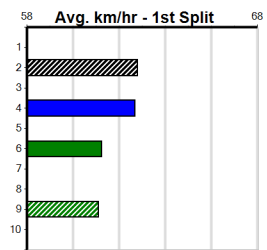

CENTRAL SCAFFOLDS

Distance: 350m, Race Type: Maiden, Total Prizemoney: $2,535
1st: $1,680, 2nd: $520, 3rd: $260, 4th: $75

MINA ANGEL (4) showed good early speed in her debut but found trouble soon after and she could be hard to hold out in this. LISSY LOULOU (8) showed talent in her debut placing last week and she could be right in the mix again here.

Watchdog Tips: 4 8 6 1 Bet: Win 4

Main race table with columns: Form Box, Wgt, Dist, Track, Date, Time, BON, Margin, 1st/2nd (Time), PIR, Checked, Comment, W/R, Split 1, S/P, Grade. Includes race details for MINH ZOE (NSW), MAGIC SNOWDROP, BULL INDEED, MINA ANGEL, and FITZROY HALLE.