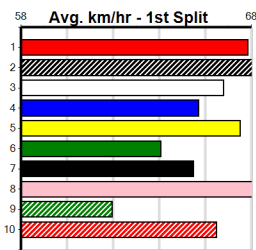

SPORTSBET NOBODY DOES IT EASIER

Distance: 300m, Race Type: Grade 5, Total Prizemoney: $2,925
1st: $1,950, 2nd: $600, 3rd: $300, 4th: $75

MY NAME'S EDEN (3) can show good early speed in her races and after top wins in 2 of her last 3 starts she may prove hard to hold out again today. MAJOR CYCLONE (8) is a veteran who is still more than capable and he could be the danger here.

Watchdog Tips: 3 8 5 2 Bet: Box Quinella 3,5,8 ($10 for 333.33%)

Form Box Wgt Dist Track Date Time BON Margin 1st/2nd (Time) PIR Checked Comment W/R Split 1 S/P Grade

MAJOR PHANTOM [5] Can race closer to the speed from this draw, place $10.00
WBK Dog Feb-21 Sire: AMERICAN MONSTER Dam: AVATAR MINTY Trainer: Brian Hodgson (Smythesdale)
Winning Distances: < 300m (0) 300 - 399m (13) 400 - 499m (0) 500 - 599m (0) 600 - 699m (0) > 700m (0)
Winning Weights: 31.8(2) 31.9(2) 32.0(1) 32.3(1) 32.6(2) 32.9(1) 33.0(1) 33.2(1) 33.4(1) 33.5(1)
1st (7) 33.2 350 TRA R4 29-Mar-24 19.53 19.49 4.25L BLUE CRISTALLE (19.81) Q/11 . . SW . 6.48 $6.90 X45
7th (7) 33.2 390 BAL R10 03-Apr-24 22.89 21.97 11.00 UNCLE ROSCO (22.14) S/66 . . . . 8.66 $6.60 5
1st (1) 33.0 300 MBS R6 23-Apr-24 16.05 16.05 6.50L TODD'S JAMES (16.50) 0 . . . . SAMP 4.29 $1.40 5
1st (1) 32.6 350 MBS R11 30-Apr-24 19.79 19.28 1.00L LOST BEARINGS (19.87) 7.19 . . . . 7.19 $2.80 5H
4th (6) 32.9 300 HVL R11 19-May-24 17.00 16.55 6.50L GUNAI PRINCESS (16.55) S/4 . . . . 4.02 $17.30 FFA
5th (4) 32.7 300 HVL R4 26-May-24 17.10 16.71 3.00L LOOK I'M FLYING (16.89) M/8 . . . . 4.08 $8.60 X45
5th (2) 33.2 300 HVL R9 25-Aug-24 16.93 16.50 4.50L AUSSIE SUPREME (16.62) M/6 . . . . 4.00 $3.80 5H
5th (5) 32.9 300 HVL R12 08-Sep-24 16.97 16.31 5.50L MALO MAGIC (16.60) M/6 . . . . 4.06 $9.60 5
Last 3 wins NOT included above
1st (4) 32.9 300 HVL R10 01-Oct-23 16.62 16.62 1.00L RING A DAISY (16.68) M/1 . . SW . 3.79 $12.80 FFA
1st (8) 33.4 350 HVL R7 24-Dec-23 19.46 18.96 0.50L REGAL RHODE (19.48) Q/2 . . . . 6.55 $1.70 5
1st (7) 33.5 300 HVL R4 28-Jan-24 16.66 16.50 1.25L SWEET ALESSIA (16.74) M/2 . . . . 3.89 $4.80 X45
Box History
Bx 1st 2nd 3rd 4th 5th 6th 7th 8th
1 3 1 1 4 1 1 1
2 1 1 1 1 1 1 1
3 1 1 1 1 1 1 1
4 2 1 1 2 1 1 1 1
5 1 1 1 2 1 1 1
6 1 1 1 1 1 1 1
7 4 2 2 3 2 1 1
8 2 1 1 1 1 1 1
Prize Best $36905.54
Starts 16.48(8)-17/3/24
Trk/Dts 58-13-6-6
APM 27-8-2-3 3372