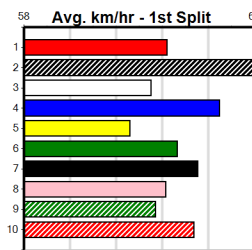

HEALESVILLE FOOTBALL NETBALL CLUB

3

11:26AM

(VIC time)

Distance: 350m, Race Type: Mixed 6/7, Total Prizemoney: $2,925
1st: $1,950, 2nd: $600, 3rd: $300, 4th: $75

RAM ROCKS (1) resumes toady from a long layoff but did scorch the sand here in a recent trial and he is drawn to salute today. MICHIGAN GIRL (7) recorded top wins in her first 2 starts and she could be the danger if fully fit first up.

Watchdog Tips: **1** **7** **4** **2** **Bet:** Trifecta 1,7/1,4,7/1,2,4,6,7 ($10 - 83.33%)

1

Form Box	Wgt	Dist	Track	Date	Time	BON	Margin	1st/2nd (Time)	PIR	Checked	Comment	WR	Split 1	S/P	Grade	
RAM ROCKS [6]																
RF	Dog	Mar-22				Sire: BERNARDO		Dam: FREDA ROCKS								
Owner(s): R Mowat																
Winning Distances: < 300m (0) 300 - 399m (0) 400 - 499m (1) 500 - 599m (1) 600 - 699m (0) > 700m (0)																
Winning Weights: 31.9(1) 32.0(1)																
1st	(6)	32.0	515	SAP	R2	16-Nov-23	29.75	29.61	3.00L	GOT THE CASH (29.95)	M/2211		SW	5.13	$2.00	MH
3rd	(5)	31.9	515	SAP	R1	23-Nov-23	30.81	29.13	11.00	RAYA STAR (30.08)	M/2334			5.20	$1.70	MSF
3rd	(2)	31.9	515	SAN	R3	02-Dec-23	29.59	29.07	2.25L	I'M A MUSTANG (29.44)	M/4333			5.21	$1.80	MF
3rd	(6)	32.1	460	WGL	R5	12-Dec-23	25.99	25.67	4.75L	RUAPUKE ROCKS (25.67)	M/543			6.80	$2.80	X67
1st	(2)	31.9	485	HOR	R4	16-Dec-23	27.23	26.79	7.00L	JETSTREAM ICON (27.70)	Q/111			6.63	$1.20	X67
4th	(8)	32.2	515	SAN	R3	21-Dec-23	30.45	29.52	6.50L	ETHANOL VOLUME (30.01)	S/8444			5.38	$4.00	RW
ST	(-)	32.6	300	HVL		13-Sep-24	16.71		0.01L	Trial Cleared	M		1of1			ST
Last 3 wins NOT included above																

$2.20

Trainer: Mario Briganti (Pearcedale)

2

Form Box	Wgt	Dist	Track	Date	Time	BON	Margin	1st/2nd (Time)	PIR	Checked	Comment	WR	Split 1	S/P	Grade	
MINA MAX [6]																
DKBD	Bitch	Jul-21				Sire: FERNANDO BALE		Dam: MEMPHIS SKY								
Owner(s): GREG AND SONIA MURPHY (SYN), G Murphy, S Murphy																
Winning Distances: < 300m (0) 300 - 399m (2) 400 - 499m (0) 500 - 599m (0) 600 - 699m (0) > 700m (0)																
Winning Weights: 27.5(2)																
5th	(7)	27.2	300	HVL	R10	06-Dec-23	17.46	16.75	5.00L	FEROCIOUS SANDY (17.11)	M/4			3.99	$7.60	M
ST	(-)	27.6	300	HVL		12-Jul-24	17.01		1.75L	Trial Cleared	M/11		1of2	3.99		ST
1st	(4)	27.5	300	HVL	R2	19-Jul-24	16.94	16.74	1.75L	ARE YOU OKAY (17.05)	Q/1			3.96	$2.60	M
6th	(2)	27.3	300	HVL	R1	31-Jul-24	17.30	16.68	6.50L	STORM SENSATION (16.88)	M/1		SW	4.00	$13.10	X67
1st	(6)	27.5	350	HVL	R7	19-Aug-24	19.76	19.15	1.5L	STURGIS (19.85)	Q/1			6.54	$5.30	T3-7
2nd	(4)	27.6	400	WGL	R3	29-Aug-24	23.24	23.00	2.50L	ASTON MAPLE (23.08)	Q/22			8.31	$12.30	T3-6
2nd	(8)	27.5	350	HVL	R6	13-Sep-24	19.64	19.47	0.50L	SNOWFEST (19.61)	Q/1			6.52	$2.00	T3-RW
4th	(4)	27.4	400	WGL	R10	20-Sep-24	23.15	22.68	5.50L	FLYING HELLCAT (22.77)	M/22			8.34	$9.30	X67
Last 3 wins NOT included above																

$8.50

Trainer: Greg Murphy (Pearcedale)