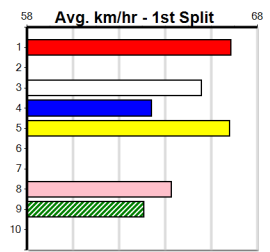

SPORTSBET FINAL

1
10:41AM

(VIC time)

Distance: 300m, **Race Type:** Maiden Final, **Total Prizemoney:** $2,925
1st: $1,950, **2nd:** $600, **3rd:** $300, **4th:** $75

HIJACK (4) recorded the fastest early split and the fastest heat win here last week and he looks like the one to beat again today. ASTON OUTLAY (6) was solidly placed in her debut behind the top elect and could be the danger with improvement.

Watchdog Tips: **4** **6** **2** **5** **Bet:** Quinella 4/6 ($10 for 1000%)

Form Box	Wgt	Dist	Track	Date	Time	BON	Margin	1st/2nd (Time)	PIR	Checked	Comment	W/R	Split 1	S/P	Grade

1

FULL OF FUN [7] **$12.00**

WBD Bitch **Sep-21** **Smart heat winner but may find these a bit quick.**

Owner(s): M Clay **Sire:** FULLY LOADED **Dam:** IVEY'S AFFAIR

Trainer: Marion Clay (Lang Lang)

Winning Distances: < 300m (0) 300 - 399m (1) 400 - 499m (0) 500 - 599m (0) 600 - 699m (0) > 700m (0)

Winning Weights: 25.7(1)

2nd (2)	25.3	350	HVL	R1	28-Jul-24	19.81	19.29	2.75L MYSTERY TERMS (19.63)	M/2				6.69	$13.90	MH
4th (2)	25.1	350	HVL	R1	04-Aug-24	19.83	18.94	3.00L POINT THE FINGER (19.63)	M/4				6.71	$15.50	MF
2nd (7)	25.2	300	HVL	R1	16-Aug-24	17.29	16.77	0.75L DEMONIC SPIRIT (17.24)	M/3				4.09	$1.60	T3-M
8th (6)	25.0	400	WGL	R1	22-Aug-24	23.70	22.55	11.00 CHLOE THE OUTLAW (22.97)	M/78			W	8.64	$2.90	M
4th (5)	25.2	300	HVL	R1	08-Sep-24	16.91	16.31	6.50L BLACK STATESMAN (16.47)	M/4				4.06	$20.80	M
1st (2)	25.7	300	HVL	R2	22-Sep-24	17.03	16.59	0.25L AUSSIE CAN (17.04)	M/5				4.03	$6.50	MH

Last 3 wins NOT included above

Box History

Bx	1st	2nd	3rd	4th	5th	6th	7th	8th
1								
2	1	1		1				
3								
4								
5				1				
6								1
7		1						
8								

Prize Best $2670.00
Starts 16.91(5)-8/9/24
Trk/Dts 6-1-2-0
APM 3-1-1-0
2487

2

BABY GIRL PEARL [7] **$4.60**

BK Bitch **Nov-22** **Hit the line in top heat win, threat if steps here**

Owner(s): G Masterson **Sire:** AUSSIE INFRARED **Dam:** LITTLE TUBBSY

Trainer: Grant Masterson (Tyabb)

Winning Distances: < 300m (0) 300 - 399m (1) 400 - 499m (0) 500 - 599m (0) 600 - 699m (0) > 700m (0)

Winning Weights: 28.1(1)

4th (6)	28.4	300	HVL	R2	19-Jul-24	17.36	16.74	6.50L MINA MAX (16.94)	M/6				4.21	$29.20	M
1st (8)	28.1	300	HVL	R9	22-Sep-24	16.78	16.59	3.5L MAJOR ALLEN (17.02)	Q/4				4.04	$7.20	MH

Last 3 wins NOT included above

Box History

Bx	1st	2nd	3rd	4th	5th	6th	7th	8th
1								
2								
3								
4								
5								
6				1				
7								
8	1							

Prize Best $1755.00
Starts 16.78(8)-22/9/24
Trk/Dts 2-1-0-0
APM 2-1-0-0
1725

3

AUSSIE CAN [M] **$8.50**

BK Dog **Jul-22** **Showed speed in heat but may find this a bit tough**

Owner(s): N Bischard **Sire:** AUSSIE INFRARED **Dam:** KAELA STAR

Trainer: Neville Bischard (Cohuna)

Winning Distances: < 300m (0) 300 - 399m (0) 400 - 499m (0) 500 - 599m (0) 600 - 699m (0) > 700m (0)

Winning Weights:

2nd (8)	32.2	390	SHP	R1	15-Aug-24	22.81	22.36	1.25L MAJOR BASIL (22.74)	M/11		V5		8.42	$1.60	M
ST (-)	32.5	300	HVL		26-Aug-24	17.18		3.75L Trial Cleared	M/23		4of4		6.64		ST
2nd (4)	32.6	300	HVL	R1	30-Aug-24	17.25	16.96	1.5L ALL IN NINO (17.16)	S/3				4.10	$3.70	T3-M
2nd (7)	32.5	300	HVL	R2	04-Sep-24	16.64	16.39	3.25L EPITOMIZE (16.42)	M/3		SW		3.96	$24.60	MH
3rd (8)	32.6	300	HVL	R4	08-Sep-24	16.61	16.31	4.50L EPITOMIZE (16.31)	M/6				3.97	$39.70	MF
ST (-)	32.5	390	SHP		12-Sep-24	22.73		1.75L Trial Not Cleared	M/22		2of4		8.56		ST
ST (-)	32.4	400	GEL		17-Sep-24	23.43		1.00L Trial Not Cleared	M/12		2of4		8.55		ST
2nd (6)	32.9	300	HVL	R2	22-Sep-24	17.04	16.59	0.25L FULL OF FUN (17.03)	Q/1		V0		3.97	$2.40	MH

Last 3 wins NOT included above

Box History

Bx	1st	2nd	3rd	4th	5th	6th	7th	8th
1								
2								1
3					1			
4		1						
5					1			
6		1						
7	1			1				
8		1	1					

Prize Best $3305.00
Starts 16.61(8)-8/9/24
Trk/Dts 9-0-4-1
APM 4-0-3-1
3216