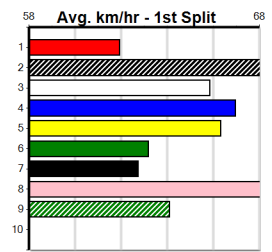

MONTROSE IGA LIQUOR VETERANS (250+

Distance: 350m, Race Type: S/E Veteran, Total Prizemoney: $2,925
1st: $1,950, 2nd: $600, 3rd: $300, 4th: $75

BEAR LEE BANDIT (2) can explode soon after box rise in his races and he looks hard to hold out from his good draw here. INTERNAL AFFAIRS (7) will find this much easier than his recent outings and he could be the danger in this.

Watchdog Tips: 2 7 8 4 Bet: Win 2

MY COMPASS [5] Been well beaten in recent times, tough ask here. $10.00
BD Dog Aug-20 Sire: MY REDEEMER Dam: SHOUT OUT LOUD
Owner(s): BULLET (SYN), L Brown, B Brown
Trainer: Brian Brown (Axedale)

BEAR LEE BANDIT [5] Can explode soon after box rise, hard to hold out. $3.20
BK Dog Feb-20 Sire: BLACK BEAR LEE Dam: INMATE
Owner(s): A Powell
Trainer: Michael Ryan (Boronia)

BLACK COMPASS [5] May get shuffled back early in this, place best. $6.00
BK Dog Aug-20 Sire: MY REDEEMER Dam: SHOUT OUT LOUD
Owner(s): BULLET (SYN), L Brown, B Brown
Trainer: Brian Brown (Axedale)

INTER SPARKLE [5] Racing well, good early speed, can threaten. $5.50
RF Bitch Jun-20 Sire: ASTON DEE BEE Dam: INTER ELESHA
Owner(s): Interthor (SYN), J Thorpe, T Interligi
Trainer: Jennifer Thorpe (Arthurs Creek)

ELLIOTT NESS [5] Can show early speed but place looks best. $21.00
BKW Dog May-19 Sire: FERNANDO BALE Dam: UP HILL JILL
Owner(s): G Johnson
Trainer: Garry Johnson (Chum Creek)

1

2

3

4

5