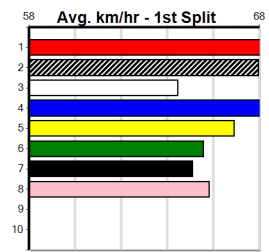

JASON McKEOWN PHOTOGRAPHY

Distance: 350m, Race Type: Free For All, Total Prizemoney: $3,360
1st: $2,250, 2nd: $690, 3rd: $345, 4th: $75

FOR PETE'S SAKE (2) can explode once he gets into full stride and he may prove to be a bit too powerful for his rivals in the run to the judge. MY MATE MINA (6) has produced fast efforts here in his last 3 starts and can challenge again.

Watchdog Tips: 2 6 3 8 Bet: Quinella 2/6 ($10 for 1000%)

ANGRY FRANKY [4] Racing well, top wins in 3 of last 4, place hopes. $10.00
BK Bitch Jan-22 Sire: FERAL FRANKY Dam: PHILADELPHIA PIP
Trainer: Steven Collyer (North Coburg)
Winning Distances: < 300m (0) 300 - 399m (6) 400 - 499m (0) 500 - 599m (0) 600 - 699m (0) > 700m (0)
Winning Weights: 27.1(1) 28.3(2) 28.7(1) 28.8(1) 28.9(1)
2nd (7) 28.2 350 HVL R6 05-Aug-24 19.68 19.55 2.00L VIKING (19.55) M/2 . . . 6.75 $9.80 T3-5
2nd (5) 28.2 350 HVL R6 09-Aug-24 19.67 19.57 0.10L PERFECT SAL (19.67) M/5 . . . 6.77 $3.90 T3-5
6th (5) 28.6 350 HVL R6 16-Aug-24 19.85 19.37 4.25L CYCLONE WILL (19.57) M/5 . . . 6.65 $5.50 T3-5
2nd (7) 28.8 350 HVL R6 19-Aug-24 19.65 19.15 0.25L ZIPPING PATTY (19.64) M/4 . . . 6.69 $4.20 T3-5
1st (1) 28.9 350 HVL R6 30-Aug-24 19.53 19.45 1.5L JONATHAN'S DREAM (19.63) M/1 . . . 6.63 $3.00 T3-5
1st (1) 28.8 350 HVL R6 06-Sep-24 19.01 19.01 1.5L READY TO STING (19.10) M/1 . . SW . 6.40 $4.40 T3-5
1st (2) 28.7 350 HVL R2 15-Sep-24 19.72 19.34 0.75L PAW USAMI (19.76) M/3 . . . 6.58 $1.90 5
8th (4) 29.0 350 HVL R6 22-Sep-24 19.52 18.92 6.00L FIBULARIS (19.12) M/8 . . . 6.61 $23.20 FFA
Last 3 wins NOT included above
1st (1) 27.1 300 HVL R1 26-Nov-23 17.11 16.48 0.50L ABSOLUTE COOPER (17.14) M/3 . . . 3.99 $4.50 M
1st (2) 28.3 300 HVL R9 11-Jan-24 17.16 16.88 0.50L ZAMBORA'S GIRL (17.19) M/7 . . . 4.17 $3.40 7
1st (3) 28.3 350 HVL R4 14-Jun-24 19.61 19.40 2.50L URANA RHINO (19.79) M/3 . . . 6.65 $5.90 T3-RW

FOR PETE'S SAKE [3] Big motor, can explode once balanced, go close. $2.60
BK Dog Apr-22 Sire: FERNANDO BALE Dam: MY AMERICAN GIRL
Trainer: Andrew Paraskevas (Pearcedale)
Winning Distances: < 300m (0) 300 - 399m (2) 400 - 499m (7) 500 - 599m (0) 600 - 699m (0) > 700m (0)
Winning Weights: 35.2(1) 35.3(4) 35.4(3) 35.5(1)
2nd (3) 35.5 350 HVL R7 04-Aug-24 19.49 18.94 1.00L MY MATE MINA (19.42) M/3 . . . 6.65 $2.60 X45
1st (3) 35.3 485 HOR R8 13-Aug-24 27.17 27.17 4.75L FARNHAM BALE (27.49) M/111 . . . 6.56 $1.20 5H
2nd (8) 35.4 485 HOR R6 19-Aug-24 27.39 27.33 0.75L ASPERITAS (27.33) S/533 . . . 6.69 $2.70 5F
4th (3) 35.4 450 BAL R7 28-Aug-24 25.75 25.32 6.50L TATTOOED (25.32) S/333 . . . 6.65 $3.00 5H
1st (2) 35.4 350 HVL R8 04-Sep-24 19.23 19.17 0.75L SONIC DIESEL (19.27) S/3 . . . 6.55 $1.70 X34
1st (4) 35.4 400 WGL R11 10-Sep-24 22.61 22.52 2.75L ACID TEST (22.79) S/21 . . . 8.42 $1.10 5H
5th (5) 35.5 460 WGL R9 13-Sep-24 26.20 25.54 3.25L ZIPPING KAI (25.98) M/445 . . . 6.57 $5.80 SH
2nd (3) 35.5 400 WGL R4 17-Sep-24 22.51 22.38 2.00L SHEEZEL (22.38) M/33 . . . 8.32 $2.70 5F
Last 3 wins NOT included above
1st (2) 35.4 450 TRA R5 07-Jun-24 25.17 24.92 3.75L HAMISH ROSE (25.43) S/321 . . SW . 6.84 $1.30 X67F
1st (2) 35.2 460 WGL R5 25-Jun-24 25.61 25.61 3.75L WILD SERENA (25.87) M/211 . . SW . 6.55 $2.80 RWF
1st (6) 35.3 350 HVL R6 31-Jul-24 19.20 19.20 1.75L SUMMER KOBIE (19.31) Q/3 . . . 6.52 $2.30 5