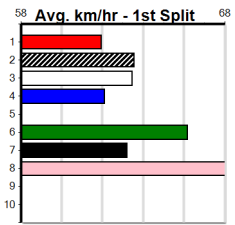

TOWN & COUNTRY LINE MARKING

Distance: 390m, Race Type: Tier 3 - Grade 7, Total Prizemoney: $1,530
1st: $1,000, 2nd: $320, 3rd: $160, 4th: $50

Watchdog Tips:

1

8

2

6

Bet:

Win 1

Main table containing race details for 10 races, including horse names, trainers, odds, and winning boxes.