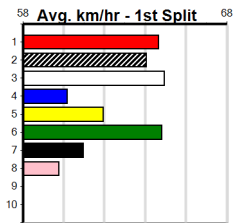

SPORTSBET EVERY DOG HAS ITS DAY

Distance: 390m, Race Type: Tier 3 - Grade 7, Total Prizemoney: $1,530

1st: $1,000, 2nd: $320, 3rd: $160, 4th: $50

11
1:47PM
(VIC time)

DEMONIC SPIRIT (6) was a handy last start straight track winner and he may only need to step cleanly to salute here after a recent freshen up. BOMB KIRK (2) recorded a smart all the way win here 3 starts back and can challenge again.

Watchdog Tips: **6** **2** **1** **3** **Bet:** **Win 6**