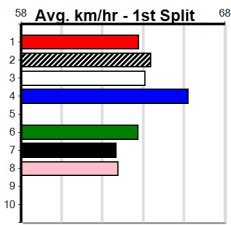

SOUTHERN SHEETMETAL

Distance: 450m, Race Type: Grade 5 T3, Total Prizemoney: $1,530
1st: $1,000, 2nd: $320, 3rd: $160, 4th: $50

7
12:26PM
(VIC time)

BERN'S BANJO (7) recorded a solid win from the exact same box four starts back and she may prove hard to hold out again in this. LUKA MAGIC (4) posted a top all the way win up the straight last start and can challenge again today.

Watchdog Tips: 7 4 8 3 Bet: Win 7

Table for Race 1: THANK YOU TOMMY [5]. Includes horse details (BEED D), trainer (Sheila Donlon), odds ($15.00), and a table of race results with columns for position, box, weight, distance, track, date, time, BON, Margin, 1st/2nd (Time), PIR, Checked, Comment, W/R, Split, S/P, and Grade.

Table for Race 2: SIR VALENTINO [5]. Includes horse details (RF D), trainer (Pauline Patterson), odds ($12.00), and a table of race results with columns for position, box, weight, distance, track, date, time, BON, Margin, 1st/2nd (Time), PIR, Checked, Comment, W/R, Split, S/P, and Grade.

Table for Race 3: PRINCE PIERRE [5]. Includes horse details (BK D), trainer (Cole Brett), odds ($6.50), and a table of race results with columns for position, box, weight, distance, track, date, time, BON, Margin, 1st/2nd (Time), PIR, Checked, Comment, W/R, Split, S/P, and Grade.

Table for Race 4: LUKA MAGIC [5]. Includes horse details (BK D), trainer (Geoffrey Mitchell), odds ($3.20), and a table of race results with columns for position, box, weight, distance, track, date, time, BON, Margin, 1st/2nd (Time), PIR, Checked, Comment, W/R, Split, S/P, and Grade.

Table for Race 5: *** VACANT BOX ***. Includes trainer and owner information.

Table for Race 6: NACHO PROBLEM [5]. Includes horse details (RF D), trainer (Danielle Smith), odds ($8.50), and a table of race results with columns for position, box, weight, distance, track, date, time, BON, Margin, 1st/2nd (Time), PIR, Checked, Comment, W/R, Split, S/P, and Grade.

Table for Race 7: BERN'S BANJO (NSW)[5]. Includes horse details (WBK B), trainer (Sally Cassar), odds ($3.60), and a table of race results with columns for position, box, weight, distance, track, date, time, BON, Margin, 1st/2nd (Time), PIR, Checked, Comment, W/R, Split, S/P, and Grade.

Table for Race 8: CRACKERJACK POT [5]. Includes horse details (WBD D), trainer (Jason Wickham), odds ($5.00), and a table of race results with columns for position, box, weight, distance, track, date, time, BON, Margin, 1st/2nd (Time), PIR, Checked, Comment, W/R, Split, S/P, and Grade.

Table for Race 9: *** NO RESERVE ***. Includes trainer and owner information.

Table for Race 10: *** NO RESERVE ***. Includes trainer and owner information.