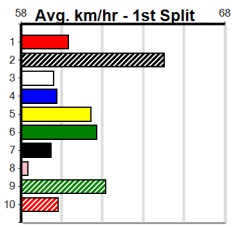

14 RACES TODAY

Distance: 450m, Race Type: Tier 3 - Maiden, Total Prizemoney: $1,530
1st: $1,000, 2nd: $320, 3rd: $160, 4th: $50

1
10:45AM
(VIC time)

CRACKERJACK COOK (4) has produced good placings in his last 2 starts and he may only need some luck early to salute in this. CHIEF REAPER (1) has been far from disgraced in his four starts and he could be the danger here.

Watchdog Tips: 4 1 2 8 Bet: Win 4

Race 1: CHIEF REAPER [M] Far from disgraced in his 4 starts, major player. $5.00. Includes horse details, trainer Mark Johnson, and winning boxes table.

Race 2: WESTSIDE WIZARD [M] Steady last start placing here, big chance. $4.00. Includes horse details, trainer Nick Lecchino, and winning boxes table.

Race 3: VISTA WHY [M] Been well beaten of late, needs it easier. $12.00. Includes horse details, trainer Donna Knight, and winning boxes table.

Race 4: CRACKERJACK COOK [M] Good placings in his last 2 starts, can go close. $3.20. Includes horse details, trainer Jordan Cooper, and winning boxes table.

Race 5: PIP (NSW)[M] Drawn to find some trouble in this, needs luck. $6.50. Includes horse details, trainer Matthew Marshall, and winning boxes table.

Race 6: HARLOW'S BOY [M] *** SCRATCHED *** $99.00. Includes horse details, trainer Sophie Fitzgerald, and winning boxes table.

Race 7: DEAL BREAKER [M] Not racing well enough of late, looks unlikely. $15.00. Includes horse details, trainer Kenneth Howat, and winning boxes table.

Race 8: TWISTED FIZZER [M] Placed from this draw two starts back, threat. $8.00. Includes horse details, trainer John Higgins, and winning boxes table.

Race 9: NORM'S PRINCESS [M] Res. *** SCRATCHED *** $26.00. Includes horse details, trainer Jimmy Holt, and winning boxes table.

Race 10: TONKA BALE (NSW)[M] (6) Handy placing here 4 starts back, cannot dismiss. $10.00. Includes horse details, trainer Donna Pace, and winning boxes table.