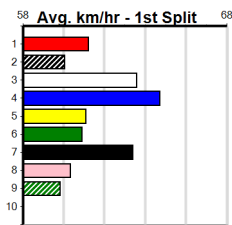

TUDOR ELECTRICAL

Distance: 450m, Race Type: Tier 3 - Grade 7, Total Prizemoney: \$1,530
1st: \$1,000, 2nd: \$320, 3rd: \$160, 4th: \$50

6

12:10PM

(VIC time)

HERE COMES SHAKA (1) has recorded handy placings in 2 of his last 3 outings and he could be the one to beat from the gun draw. DUSTY ALICE (7) showed speed in her smart placing four starts back and she could be the danger here.