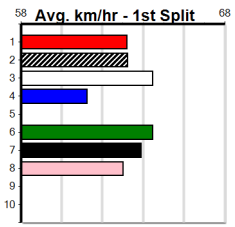

SWEET NETTY'S CATERING

Distance: 450m, Race Type: Grade 5 T3, Total Prizemoney: $1,530
1st: $1,000, 2nd: $320, 3rd: $160, 4th: $50

9

1:04PM

(VIC time)

ABLETT FLYER (6) can race on the speed from the outset in this and he may prove hard to catch if he finds the arm early. MILLERS ROAD (7) has been racing well of late and can get the cart early here and challenge in the run home.

Watchdog Tips:

6

7

2

4

Bet:

Win 6