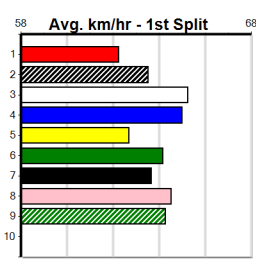

Ballarat
3
11:20AM
(VIC time)

A1 SIGNAGE

Distance: 390m, Race Type: Grade 5 T3, Total Prizemoney: $1,530
1st: $1,000, 2nd: $320, 3rd: $160, 4th: $50

JUST WANT PIZZA (7) recorded a good placing here from a wide draw 3 starts back and she may be the one to beat in this. PLUTOCRACY (4) has posted smart placings in two of his last three starts and could be right in the finish again.

Watchdog Tips: **7** **4** **6** **8** **Bet:** **Win 7**

NO MANNERS [5] ***** SCRATCHED ***** **$8.00**

BK Dog **Mar-22** **Sire: FERAL FRANKY** **Dam: MANNERS MATTER** **Trainer: Ronald Wood (Warragul)**

Owner(s): R Wood

Winning Distances: < 300m (0) 300 - 399m (5) 400 - 499m (0) 500 - 599m (0) 600 - 699m (0) > 700m (0)

Winning Weights: 29.2(1) 29.3(1) 29.5(1) 29.7(1) 30.5(1)

Rank	Dist	Wgt	Track	Date	Time	BOB	Margin	1st/2nd (Time)	PIR	Checked	Comment	WR	Split 1	S/P	Grade
2nd (6)	29.3	300	HVL	R3	05-Aug-24	17.21	16.92	2.25L HAVANA MAGIC (17.07)	M/5	.	.	.	6.78	$29.80	T3-6
1st (6)	29.2	300	HVL	R11	12-Aug-24	17.00	16.88	0.50L CERTAIN MAGIC (17.04)	M/2	.	.	.	4.00	$3.10	6G
4th (3)	29.5	300	HVL	R12	19-Aug-24	17.34	16.86	3.5L RATTLESNAKE RUBY (17.12)	M/3	.	SW	.	4.09	$3.30	T3-5
1st (1)	29.3	390	BAL	R11	02-Sep-24	22.77	22.64	0.50L DIMORA ASHLEY (22.80)	M/21	.	SW	.	8.59	$3.60	5
1st (8)	29.5	300	HVL	R12	06-Sep-24	17.17	16.80	1.75L ASSUME KEALY (17.29)	M/5	.	.	.	3.95	$3.60	T3-5
6th (1)	29.5	300	HVL	R10	13-Sep-24	17.14	16.77	5.50L ATOMIC CABANG (16.77)	M/6	.	.	.	4.10	$7.30	T3-5
6th (6)	29.2	300	HVL	R3	19-Sep-24	17.22	16.83	6.00L BANK ROBBER (16.83)	M/7	.	.	.	4.10	$26.10	T3-5
5th (1)	29.0	300	HVL	R10	23-Sep-24	17.14	16.72	3.75L CLARK (16.90)	S/6	.	.	.	4.07	$26.70	T3-5

Last 3 wins NOT included above

1st (4)	29.7	300	HVL	R2	19-Jan-24	17.57	16.85	0.75L SAINT JAYDEN (17.62)	M/5	.	.	.	4.05	$4.10	T3-M
1st (6)	30.5	350	TRA	R10	26-Feb-24	20.11	19.99	6.00L SPEEDY PAM (20.51)	M/11	.	.	.	6.66	$9.30	X67

Box History

Bx	1st	2nd	3rd	4th	5th	6th	7th	8th
1	1		2	1	1	2		
2				1			1	
3		1	2	2	1			
4	1							2
5		1	1	2	2		1	2
6	2	1	2	2	1	1	1	
7				1	1			
8	1	1	1		1	1		

Prize Best Starts Trk/Dts APM

$7770.00
22.77(1)-2/9/24
42-5-4-6
4-1-0-1
4276