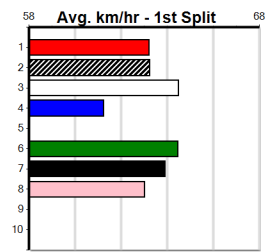

SWEET NETTY'S CATERING

Distance: 450m, Race Type: Grade 5 T3, Total Prizemoney: $1,530
1st: $1,000, 2nd: $320, 3rd: $160, 4th: $50

ABLETT FLYER (6) can race on the speed from the outset in this and he may prove hard to catch if he finds the arm early. MILLERS ROAD (7) has been racing well of late and can get the cart early here and challenge in the run home.

Watchdog Tips: 6 7 2 4 Bet: Win 6

HERE'S BRUCE (QLD)[5] Can show early speed but place looks best. $10.00
Owner(s): J Cassar
Winning Distances: < 300m (0) 300 - 399m (6) 400 - 499m (10) 500 - 599m (0) 600 - 699m (0) > 700m (0)
Box History table and Prize Best Starts table included.

YEAH SWEETIE [5] Handy wins in two of his last three, chance here. $3.20
Owner(s): A Hudson
Winning Distances: < 300m (0) 300 - 399m (5) 400 - 499m (3) 500 - 599m (0) 600 - 699m (0) > 700m (0)
Box History table and Prize Best Starts table included.

PENGUIN PAT (NSW)[5] Good turn of foot once balanced, cannot dismiss. $6.00
Owner(s): A Mooney
Winning Distances: < 300m (0) 300 - 399m (2) 400 - 499m (2) 500 - 599m (2) 600 - 699m (2) > 700m (0)
Box History table and Prize Best Starts table included.

HUGGY WUGGY [5] Smart placings in his last couple, can threaten. $7.00
Owner(s): P Cassar
Winning Distances: < 300m (0) 300 - 399m (1) 400 - 499m (3) 500 - 599m (0) 600 - 699m (0) > 700m (0)
Box History table and Prize Best Starts table included.

*** VACANT BOX ***
Owner(s):
Winning Distances: < 300m (0) 300 - 399m (0) 400 - 499m (0) 500 - 599m (0) 600 - 699m (0) > 700m (0)
Winning Weights:
Trainer:
Box History

1

2

3

4

5