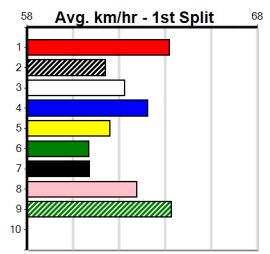

Ballarat
14 (E2)
2:51PM

(VIC time)

BALLARAT RACE 14

Distance: 390m, Race Type: Grade 5 T3, Total Prizemoney: $1,530
1st: $1,000, 2nd: $320, 3rd: $160, 4th: $50

BRENDEN (1) is drawn to race on the speed from the outset in this and he could prove hard to reel in if he can find the arm. LITTLE POPPET (7) recorded a solid win here 3 starts back and looks like the main danger here.

Watchdog Tips: **1** **7** **4** **8** **Bet:** **Quinella 1/7 ($10 for 1000%)**

1

BRENDEN [5] **Drawn to race on the speed here, can go close.** **$2.80**
F Dog **Mar-22** **Sire: FERAL FRANKY** **Dam: MANNERS MATTER** **Trainer: Ronald Wood (Warragul)**
Owner(s): R Wood
Winning Distances: < 300m (0) 300 - 399m (2) 400 - 499m (4) 500 - 599m (0) 600 - 699m (0) > 700m (0)
Winning Weights: 28.7(1) 29.1(2) 29.2(1) 29.3(1) 29.5(1)

Bx	1st	2nd	3rd	4th	5th	6th	7th	8th
1		2	1	1				
2	2		1	2		4	1	
3		2		2				
4	1	1		2	1	3		1
5	1	1	2	1				
6								1
7	1	1		2	1	1		1
8	1							2

Prize Best Starts Trk/Dts APM
$9180.00
22.84(3)-2/6/24
51-6-5-5
1-0-0-0
3928

2

ABERDEEN GRANGE [5] **Been well beaten in recent times, tested here.** **$12.00**
RBD Bitch **Feb-21** **Sire: MEPUNGA CRUZER** **Dam: DAZZLING MELODY** **Trainer: Peter Grills (Morrisons)**
Owner(s): Grills (SYN), D Vigor, S Grills
Winning Distances: < 300m (0) 300 - 399m (5) 400 - 499m (2) 500 - 599m (0) 600 - 699m (0) > 700m (0)
Winning Weights: 26.0(2) 26.2(1) 26.4(1) 26.6(3)

Bx	1st	2nd	3rd	4th	5th	6th	7th	8th
1	2	1	1					
2		1	2	1	1			1
3	3		1					1
4	1			1			2	
5			1	1	1			1
6	1		1			2		1
7		1			2			1
8		1			3			

Prize Best Starts Trk/Dts APM
$9690.00
22.33(3)-20/3/23
37-7-4-6
26-4-3-6
607

3

HEAD BIN [5] **Not racing well enough of late, needs it easier.** **$26.00**
BD Dog **Aug-20** **Sire: ASTON DEE BEE** **Dam: DESTINI GOLD** **Trainer: Neville Bischard (Cohuna)**
Owner(s): N Bischard
Winning Distances: < 300m (0) 300 - 399m (5) 400 - 499m (0) 500 - 599m (0) 600 - 699m (0) > 700m (0)
Winning Weights: 33.9(2) 34.0(1) 34.1(1) 34.2(1)

Bx	1st	2nd	3rd	4th	5th	6th	7th	8th
1	2	1	1			3	1	
2		1	1		2	1	3	1
3					1	1		
4	1	1	1	1		1	2	1
5			2	1	1	2	7	
6		2		2	1	3	1	1
7	2					1	1	1
8	1	1	1		1	1	2	1

Prize Best Starts Trk/Dts APM
$8391.25
22.54(7)-27/2/23
64-5-6-4
10-1-2-1
484

4

RUNWAY [5] **Can race in a forward position in this, big chance** **$5.00**
BK Bitch **Mar-22** **Sire: WALK HARD** **Dam: MRS. SHARP** **Trainer: Paul Cusack (Mount Cottrell)**
Owner(s): P Cusack
Winning Distances: < 300m (0) 300 - 399m (1) 400 - 499m (3) 500 - 599m (0) 600 - 699m (0) > 700m (0)
Winning Weights: 25.1(1) 25.8(2) 26.8(1)

Bx	1st	2nd	3rd	4th	5th	6th	7th	8th
1	1		2	1				1
2	1		1		2	1	2	1
3	1		1					2
4						4		1
5								
6		1	2	1	2			1
7			1	1	1			1
8	1	1	1	2	1			

Prize Best Starts Trk/Dts APM
$5245.00
22.25(1)-4/3/24
39-4-2-7
3-1-0-0
1423

5

MR. FLASH (NSW)[5] **Tough draw but smart placing here 2 back, place.** **$10.00**
BK Dog **Nov-21** **Sire: FLYING RICCIARDO** **Dam: FANTASTIC DAISY** **Trainer: Paul Pace (Scarsdale)**
Owner(s): D Pace
Winning Distances: < 300m (0) 300 - 399m (1) 400 - 499m (3) 500 - 599m (0) 600 - 699m (0) > 700m (0)
Winning Weights: 32.4(1) 32.5(1) 32.9(1) 33.0(1)

Bx	1st	2nd	3rd	4th	5th	6th	7th	8th
1		2		1		1		
2	1	1	2				2	
3	1	2	1			1	1	
4	1	2		1	1			
5				1		2		1
6			1			1		
7		1	1		1		1	
8	1	2	1	1	1	1		1

Prize Best Starts Trk/Dts APM
$10900.00
22.55(1)-2/6/24
38-4-10-6
5-0-3-0
2536