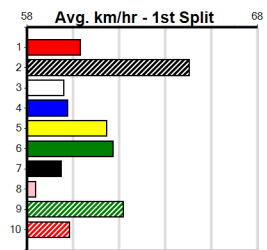

14 RACES TODAY

1

10:45AM

(VIC time)

Distance: 450m, Race Type: Tier 3 - Maiden, Total Prizemoney: $1,530
1st: $1,000, 2nd: $320, 3rd: $160, 4th: $50

CRACKERJACK COOK (4) has produced good placings in his last 2 starts and he may only need some luck early to salute in this. CHIEF REAPER (1) has been far from disgraced in his four starts and he could be the danger here.

Watchdog Tips: 4 1 2 8 **Bet:** Win 4

Form Box	Wgt	Dist	Track	Date	Time	BON	Margin	1st/2nd (Time)	PIR	Checked	Comment	W/R	Split 1	S/P	Grade

CHIEF REAPER [M] **$5.00**

BK Dog Nov-22 **Sire: ASTON RUPEE Dam: MEPUNGA BELLA**

Owner(s): G Farrugia **Trainer: Mark Johnson (Ross Creek)**

Winning Distances: < 300m (0) 300 - 399m (0) 400 - 499m (0) 500 - 599m (0) 600 - 699m (0) > 700m (0)

Winning Weights:

5th (2)	33.7	410	HOR	R1	17-Aug-24	24.74	23.09	13.00	ROCKING ROXY (23.89)	M/55			10.92	$7.40	M
8th (3)	33.0	450	BAL	R4	11-Sep-24	26.28	25.18	11.00	PAW VORTEX (25.57)	S/888			7.14	$45.00	M
4th (7)	33.0	450	BAL	R2	16-Sep-24	26.18	25.34	5.50L	MAX KANE (25.81)	M/644			6.87	$9.90	T3-M
5th (4)	32.3	450	BAL	R1	23-Sep-24	26.55	25.64	8.00L	SPEEDY RICCARDO (25.99)	M/444			6.90	$7.10	T3-M

Last 3 wins NOT included above

Box History

Bx	1st	2nd	3rd	4th	5th	6th	7th	8th
1								
2					1			
3								1
4					1			
5								
6								
7				1				
8								

Prize Best $50.00
Starts 26.18(7)-16/9/24
Trk/Dts 4-0-0-0
APM 3-0-0-0
50

WESTSIDE WIZARD [M] **$4.00**

BK Dog Feb-23 **Sire: KOBLENZ Dam: MISS MOLLY LEE**

Owner(s): LECCHINO SYND (SYN), N Lecchino, S Lecchino, N Lecchino **Trainer: Nick Lecchino (Lethbridge)**

Winning Distances: < 300m (0) 300 - 399m (0) 400 - 499m (0) 500 - 599m (0) 600 - 699m (0) > 700m (0)

Winning Weights:

7th (8)	36.0	410	HOR	R1	17-Sep-24	24.04	23.11	11.00	CRACKERJACK SCUD	M/57		W	10.68	$11.40	M
3rd (3)	35.6	390	BAL	R9	25-Sep-24	23.45	22.31	8.50L	WASN'T EASY (22.88)	M/44			9.11	$3.20	M

Last 3 wins NOT included above

Box History

Bx	1st	2nd	3rd	4th	5th	6th	7th	8th
1								
2								
3			1					
4								
5								
6								
7								1
8								

Prize Best $260.00
Starts FSTD
Trk/Dts 2-0-0-1
APM 0-0-0-0
260

VISTA WHY [M] **$12.00**

BK Dog Oct-22 **Sire: ASTON RUPEE Dam: GYPSY VISTA**

Owner(s): D Knight **Trainer: Donna Knight (Talbot)**

Winning Distances: < 300m (0) 300 - 399m (0) 400 - 499m (0) 500 - 599m (0) 600 - 699m (0) > 700m (0)

Winning Weights:

6th (6)	35.6	450	BAL	R2	24-Jul-24	26.38	25.21	14.00	ASTON BAMFORD (25.46)	S/776			7.22	$14.00	M
3rd (7)	35.4	425	BEN	R1	14-Aug-24	24.79	23.98	7.00L	TRUMPETER ROCK (24.31)	Q/233			6.76	$25.80	T3-M
6th (1)	35.1	390	BAL	R2	18-Aug-24	23.25	22.21	11.00	ASTON AMISHA (22.49)	M/65			8.83	$14.30	T3-M
8th (5)	34.5	450	BAL	R4	23-Aug-24	26.87	25.41	15.00	BLACK EMU (25.82)	M/888			7.07	$82.00	M
5th (6)	33.6	400	GEL	R1	27-Aug-24	23.62	22.57	13.00	ANACONDA SQUEEZE	M/65			8.97	$11.50	M
5th (4)	34.1	425	BEN	R2	18-Sep-24	25.19	24.12	12.00	RELEASED (24.37)	M/676			6.93	$13.50	T3-M
7th (4)	34.4	410	HOR	R3	21-Sep-24	24.49	23.33	14.00	CRACKERJACK REED	M/65			11.23	$19.70	M
5th (8)	34.7	425	BEN	R1	26-Sep-24	25.08	24.09	8.00L	IS IT ME (24.55)	Q/444			6.77	$63.60	T3-M

Last 3 wins NOT included above

Box History

Bx	1st	2nd	3rd	4th	5th	6th	7th	8th
1								
2								
3								
4			1	1	1		1	
5				1	1		1	1
6					1	1		
7			1					
8					1			1

Prize Best $570.00
Starts 26.20(5)-17/7/24
Trk/Dts 13-0-0-2
APM 4-0-0-0
374