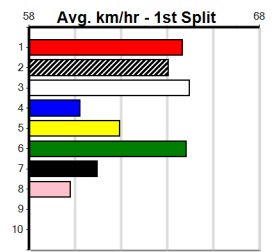

SPORTSBET EVERY DOG HAS ITS DAY

Distance: 390m, Race Type: Tier 3 - Grade 7, Total Prizemoney: $1,530
1st: $1,000, 2nd: $320, 3rd: $160, 4th: $50

DEMONIC SPIRIT (6) was a handy last start straight track winner and he may only need to step cleanly to salute here after a recent freshen up. BOMB KIRK (2) recorded a smart all the way win here 3 starts back and can challenge again.

Watchdog Tips: **6** **2** **1** **3** **Bet:** **Win 6**

1

CROCODILE ROLL [7] **Drawn to race closer to the speed here, threat.** **$5.00**

F Dog Dec-22 **Sire: ASTON RUPEE Dam: MARGIE IRENE** **Trainer: Matthew Marshall (Darley)**

Owner(s): M Marshall

Winning Distances: < 300m (0) 300 - 399m (1) 400 - 499m (0) 500 - 599m (0) 600 - 699m (0) > 700m (0)

Winning Weights: 30.9(1)

4th	3rd	Wgt	Dist	Track	Date	Time	Margin	1st/2nd (Time)	PIR	Checked	Comment	WR	Split 1	S/P	Grade
4th (3)	30.7	390	BAL	R1	24-Jul-24	22.69	22.18	4.00L CUSTARD ART (22.42)	M/44	.	.	.	8.77	$16.90	M
1st (2)	30.9	350	HVL	R2	28-Jul-24	19.81	19.29	1.75L POINT THE FINGER (19.93)	M/5	.	.	.	6.68	$7.90	MH
6th (7)	31.2	350	HVL	R1	04-Aug-24	19.92	18.94	4.25L POINT THE FINGER (19.63)	S/6	.	.	.	6.76	$5.90	MF
5th (5)	30.6	400	GEL	R9	13-Aug-24	23.18	22.63	8.00L STIPULATED (22.63)	M/46	.	.	.	8.58	$7.00	7
7th (5)	31.0	300	HVL	R3	25-Aug-24	17.20	16.50	7.50L LETHAL TRIX (16.69)	M/3	.	.	.	4.07	$19.60	X67
4th (8)	30.9	450	SHP	R7	02-Sep-24	25.92	24.79	14.00 JOEY THE JET (25.01)	S/754	.	.	.	6.96	$48.00	X67

Last 3 wins NOT included above

Bx	1st	2nd	3rd	4th	5th	6th	7th	8th
1								
2	1							
3				1				
4								
5					1			1
6								
7							1	
8				1				

Prize Best	$1830.00
Starts	22.69(3)-24/7/24
Trk/Dts	6-1-0-0
APM	1-0-0-0 1464

2

BOMB KIRK [7] **Smart all the way win here 3 back, chance again.** **$4.20**

BD Dog Oct-22 **Sire: FERNANDO BALE Dam: JD BOMBSHELL** **Trainer: Geoffrey Mitchell (Spotswood)**

Owner(s): G Mitchell

Winning Distances: < 300m (0) 300 - 399m (1) 400 - 499m (0) 500 - 599m (0) 600 - 699m (0) > 700m (0)

Winning Weights: 29.8(1)

5th	4th	Wgt	Dist	Track	Date	Time	Margin	1st/2nd (Time)	PIR	Checked	Comment	WR	Split 1	S/P	Grade
5th (7)	29.5	450	BAL	R2	03-Jul-24	26.08	25.11	9.00L RAVEN PETER (25.48)	Q/233	.	.	.	6.66	$6.80	M
3rd (5)	29.9	450	BAL	R2	10-Jul-24	26.55	25.02	15.00 HONEY ZEN (25.51)	M/466	.	.	.	6.83	$6.40	M
7th (7)	29.4	450	BAL	R1	17-Jul-24	26.01	25.28	2.50L SHARAPOVA STAR (25.85)	Q/111	.	.	.	6.66	$5.70	M
3rd (7)	29.6	390	SHP	R2	05-Sep-24	22.72	22.17	1.25L SUPER POTATO (22.65)	Q/22	.	.	.	8.68	$1.60	T3-M
1st (7)	29.8	390	BAL	R2	09-Sep-24	22.64	22.01	4.25L BLUE VISTA (22.93)	M/11	.	.	.	8.56	$2.10	T3-M
6th (5)	29.7	300	HVL	R2	13-Sep-24	17.46	16.77	6.50L SUPER SEDAN (17.04)	M/5	.	.	.	4.03	$4.20	T3-RW
7th (3)	30.0	450	BAL	R11	16-Sep-24	26.37	25.34	15.00 GRACE'S ENTITY (25.34)	M/244	.	.	.	6.70	$5.30	T3-RW
7th (1)	30.2	350	HVL	R5	27-Sep-24	19.98	19.32	4.25L ASTON WARRIOR (19.70)	S/4	.	.	.	6.64	$11.80	T3-RW

Last 3 wins NOT included above

Bx	1st	2nd	3rd	4th	5th	6th	7th	8th
1								1
2								
3							1	
4								
5						1	1	
6				1				
7	1		2		1			
8								

Prize Best	$1595.00
Starts	22.64(7)-9/9/24
Trk/Dts	9-1-0-2
APM	1-1-0-0 1461