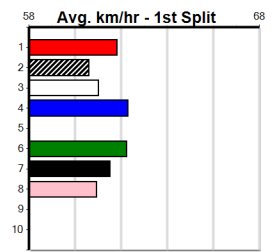

GREYHOUND ADOPTION PROGRAM

Distance: 450m, Race Type: Grade 5 T3, Total Prizemoney: $1,530
1st: $1,000, 2nd: $320, 3rd: $160, 4th: $50

BUY DIRT (4) recorded a smart last start placing and he may only need to jump on even terms to salute in a race of this nature. TARGAN BALE (7) showed good mid race pace in his last start placing and he can challenge again here.

Watchdog Tips: **4** **7** **1** **8** **Bet:** **Win 4**

1

AVISWOOD (SA)[5] **Gun draw, handy win here 3 back, big chance.** **$4.20**
BK Dog Feb-22 **Sire: DYNA DOUBLE ONE Dam: RIGHT EXIT** **Trainer: Paul Pace (Scarsdale)**
Owner(s): P Pace
Winning Distances: < 300m (0) 300 - 399m (1) 400 - 499m (3) 500 - 599m (0) 600 - 699m (0) > 700m (0)
Winning Weights: 31.5(2) 31.7(1) 32.8(1)

Box	1st	2nd	3rd	4th	5th	6th	7th	8th
1			1					
2	1			1	2	1		2
3		1	3					
4	2	2		3	2	1		2
5		1					1	1
6				1	2	1	2	1
7		2		1	1			1
8	1			1	1			

Prize Best Starts Trk/Dts APM $6678.57
25.90(7)-25/3/24
45-4-6-4
14-1-1-1
2850

Last 3 wins NOT included above

1st	2nd	3rd	4th	5th	6th	7th	8th
1st (4) 31.5 400 GAW R2 08-Nov-23 23.04 22.74 5.00L NORTHWICH BRIDGE (23.39) 1111 1111SAMP 8.81 $2.70 M							
1st (4) 31.5 400 GAW R3 22-Nov-23 23.14 22.54 3.75L WAIT UP (23.41) 1111 1111 8.93 $2.00 6							
1st (8) 31.7 390 BAL R5 06-May-24 22.50 21.89 8.00L GROVER BALE (23.03) M/21 SW 8.65 $24.00 T3-RW							

2

LALA QUICK [5] **May get shuffled back early here, needs luck.** **$7.50**
RBD Dog May-21 **Sire: KC AND ALL Dam: LALA SHIM** **Trainer: Donna Knight (Talbot)**
Owner(s): D Knight
Winning Distances: < 300m (0) 300 - 399m (0) 400 - 499m (3) 500 - 599m (3) 600 - 699m (0) > 700m (0)
Winning Weights: 36.5(1) 36.8(1) 37.4(1) 37.7(1) 38.1(1) 38.5(1)

Box	1st	2nd	3rd	4th	5th	6th	7th	8th
1	1	1	4	4	3	1	1	1
2	1	2	1	1		2	1	
3	1	2	2	2	1	1	1	1
4	1	1	1	3	2		1	1
5	1			3	4	1	1	1
6	1	1	1	2	2	1	1	1
7		2	2	4	2	2		
8			1	2	3		1	1

Prize Best Starts Trk/Dts APM $21813.57
25.57(5)-21/12/22
87-6-9-12
12-2-1-1
2610

Last 3 wins NOT included above

1st	2nd	3rd	4th	5th	6th	7th	8th
1st (6) 37.4 525 MEP R4 17-May-23 30.78 30.11 0.50L JAVI (30.80) S/6542 5.38 $15.40 T3-5							
1st (2) 38.5 545 BAL R8 23-Dec-23 31.32 31.32 1.5L GRACIOUS GIFT (31.42) M/3111 6.90 $2.90 5							
1st (3) 37.7 515 SAP R12 25-Feb-24 30.02 29.46 1.25L INNER RUSH (30.10) S/8111 5.33 $7.10 5							

3

ASTON ARIELLE [5] **Been well beaten in recent times, looks unlikely.** **$9.00**
BK Bitch Jul-20 **Sire: KINLOCH BRAE Dam: ASTON JADORE** **Trainer: Andrew Mooney (Amherst)**
Owner(s): A Mooney
Winning Distances: < 300m (0) 300 - 399m (1) 400 - 499m (1) 500 - 599m (3) 600 - 699m (0) > 700m (0)
Winning Weights: 26.3(1) 26.4(3) 27.1(1)

Box	1st	2nd	3rd	4th	5th	6th	7th	8th
1	2	1	1	1	2	1	2	3
2	1	2	2	3	3	2		
3	1	1		2	1	1	2	1
4	1	2	4	3	2			1
5			1	1		1	2	1
6			2	2	2		2	1
7		1	1	5		1		
8	1	2		2	1	1	2	1

Prize Best Starts Trk/Dts APM $11975.00
25.71(7)-30/1/23
74-5-8-11
18-0-1-5
1585

Last 3 wins NOT included above

1st	2nd	3rd	4th	5th	6th	7th	8th
1st (3) 26.3 545 BAL R5 14-Aug-23 31.34 31.34 4.50L BUSTER HARLEY (31.65) Q/1111 SW 6.78 $6.70 T3-RW							
1st (1) 27.1 545 BAL R6 18-Mar-24 31.54 31.54 0.25L CONFER (31.55) S/3353 6.91 $5.10 T3-5							
1st (1) 26.4 545 BAL R7 15-Apr-24 31.81 31.81 2.75L REIKO DUSTY (31.99) M/4411 7.03 $2.70 T3-RW