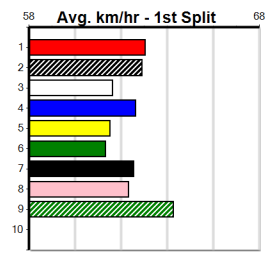

Ballarat
13 (E1)
2:36PM

(VIC time)

BALLARAT RACE 13

Distance: 390m, Race Type: Grade 5 T3, Total Prizemoney: $1,530
1st: $1,000, 2nd: $320, 3rd: $160, 4th: $50

CAILAH'S CREW (8) posted a good all the way win here from a wide draw 3 starts back and she may prove hard to hold out again today. BATTLE AXLE (5) has recorded handy placings in 3 of his last 4 starts and could feature in the finish again here.

Watchdog Tips: **8** **5** **1** **2** **Bet:** **Win 8**

1

NIKITA BALE (NSW)[5] **Drawn to race on the speed throughout, chance.** **$4.60**

BK Bitch Sep-21 **Sire: DYNA VILLA Dam: FRAN BALE** **Trainer: Tammy Kennedy-harris (Devon M)**

Owner(s): T Kennedy-harris
Winning Distances: < 300m (0) 300 - 399m (3) 400 - 499m (5) 500 - 599m (1) 600 - 699m (0) > 700m (0)

Winning Weights: 26.2(1) 26.4(1) 26.7(1) 27.1(2) 27.2(3) 27.6(1)

Box	1st	2nd	3rd	4th	5th	6th	7th	8th
1								
2	2	2	1	1		1	1	1
3	2			1				1
4	1				1			
5	2	1	1	2				
6						2		
7	1		3	2	1	1		
8	1	1	1			1		

Prize Best Starts Trk/Dts APM $22400.00 22.20(5)-8/1/24 40-9-5-7 4-1-0-1 8474

6th (7) 26.3 425 BEN R3 09-Aug-24 24.47 23.88 8.50L LETHAL AVENGER (23.88) M/577 . . . 6.74 $4.30 5

3rd (7) 26.9 400 WGL R12 27-Aug-24 23.25 22.90 2.75L JEBEDIAH (23.06) M/33 . . . 8.39 $19.60 5

6th (6) 26.7 425 BEN R11 30-Aug-24 24.45 23.73 4.25L COOPER SUMMER (24.16) M/577 . . . 6.84 $9.30 5

7th (7) 26.8 460 WGL R8 03-Sep-24 26.43 25.92 7.50L LIGHTNING JEWEL (25.92) M/778 . . . 6.74 $35.20 X45

6th (6) 26.9 450 BAL R7 11-Sep-24 26.16 25.18 6.50L INTEX BALE (25.74) M/686 . . . 6.79 $11.50 5

4th (1) 26.7 450 SHP R8 14-Sep-24 25.87 25.39 3.5L FAST LEGS (25.63) M/544 . . . 6.75 $1.70 5

7th (1) 26.7 390 BAL R14 18-Sep-24 22.94 21.78 11.00 PHIL'S NO ANGEL (22.21) M/27 . . . 8.75 $6.60 5

3rd (8) 26.8 390 BAL R14 25-Sep-24 22.58 22.31 2.25L COOL NATURE (22.43) S/65 . . . W 8.71 5

Last 3 wins NOT included above

1st (5) 27.1 525 MEP R7 24-Apr-24 30.31 29.79 0.25L PLAY THE VICTIM (30.32) M/5222 . . . SW 5.28 $7.80 5H

1st (2) 26.4 400 GEL R10 12-Jul-24 22.51 22.51 0.50L NEVER BE ALONE (22.54) Q/21 . . . 8.47 $3.10 X45

1st (7) 26.2 390 SHP R12 05-Aug-24 22.15 22.08 3.25L TESS CABANG (22.37) M/11 . . . 8.46 $1.30 5