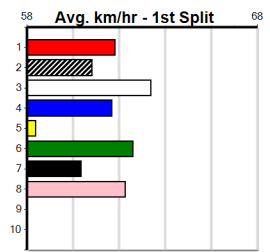

EUREKA CONCRETE

Distance: 450m, Race Type: Tier 3 - Grade 6, Total Prizemoney: $1,530
1st: $1,000, 2nd: $320, 3rd: $160, 4th: $50

BELLE EXTRA (2) is resuming here but did run a solid 390m trial recently and he may be the one to beat from his good draw. HURRICANE BERT (5) has posted strong wins in 2 of his last 3 starts and can make his presence felt late.

Watchdog Tips: 2 5 3 7 Bet: Box Quinella 2,3,5 ($10 for 333.33%)

CHASING CHAPPY [6] Comes into calculations from this draw. $8.00
BK Dog Apr-22 Sire: MY REDEEMER Dam: BELLE'S ON BOOST
Owner(s): Smith Racing (SYN), D Smith, J Smith
Winning Distances: < 300m (0) 300 - 399m (1) 400 - 499m (1) 500 - 599m (0) 600 - 699m (0) > 700m (0)
Winning Weights: 30.5(1) 30.7(1)
1st (6) 30.5 390 SHP R1 29-Jun-24 22.95 22.71 3.5L ASTON FULHAM (23.19) M/22 . . . . 8.80 $5.00 T3-M
5th (4) 30.6 390 SHP R3 04-Jul-24 22.67 22.18 6.00L RAPIDFIRE MORRIS (22.26) M/65 . . . . 8.86 $10.80 T3-7
1st (5) 30.7 460 GEL R5 23-Jul-24 26.15 25.95 0.50L SHE'S BONKERS (26.17) M/322 . . . . 6.80 $5.50 X67
6th (3) 30.4 450 BAL R9 31-Jul-24 26.02 25.24 6.50L PIXIE TRIXIE (25.58) M/665 . . SW . 6.79 $21.90 X67
4th (6) 30.7 400 WGL R9 06-Sep-24 23.58 22.54 8.00L HIGH FINANCE (23.02) S/74 . . . . 8.88 $11.20 6G
7th (5) 30.9 450 WBL R7 12-Sep-24 26.02 25.32 4.25L DIVA ERADICATOR (25.73) M/777 . . . . 6.92 $40.40 X67
3rd (8) 30.9 435 SLE R4 22-Sep-24 25.04 24.32 5.50L SAND DUNES (24.69) S/875 . . . . 5.69 $38.80 6G
3rd (7) 30.8 460 GEL R7 27-Sep-24 26.12 25.56 3.25L AMRON BOBBY (25.90) M/333 . . . . 6.81 $43.20 X67
Last 3 wins NOT included above
Prize Best $3645.00
Starts 26.02(3)-31/7/24
Trk/Dts 19-2-1-4
APM 1-0-0-0 1769

BELLE EXTRA [6] Resuming, solid recent 390m trial here, go close. $4.40
BK Dog Mar-22 Sire: AUSSIE INFRARED Dam: ROCKSTAR BELLE
Owner(s): J Griffen
Winning Distances: < 300m (0) 300 - 399m (0) 400 - 499m (1) 500 - 599m (1) 600 - 699m (0) > 700m (0)
Winning Weights: 31.7(2)
6th (6) 31.5 460 GEL R10 29-Dec-23 26.39 25.91 3.5L QUESTON BALE (26.16) S/888 . . . . 6.99 $13.60 X67H
2nd (7) 31.4 450 BAL R5 15-Jan-24 25.53 25.36 2.50L BALLAN BRUMBY (25.36) S/854 . . . . 6.85 $3.50 T3-RW
3rd (6) 31.4 460 GEL R6 22-Jan-24 26.33 25.90 6.00L MACKINAW PEACH (25.93) S/874 . . . . 7.01 $18.80 6G
5th (1) 31.1 500 BEN R6 26-Jan-24 28.79 27.91 5.50L FLED THE SCENE (28.42) S/866 . . . . 7.07 $4.00 X67H
3rd (1) 31.9 460 GEL R8 05-Feb-24 26.42 25.59 7.50L WINCEY BALE (25.92) S/884 . . . . 6.92 $9.60 6G
4th (3) 31.9 500 BEN R7 14-Feb-24 28.86 28.41 6.50L SIPPY CUP EMU (28.41) M/665 . . . . 7.02 $2.00 T3-RW
3rd (1) 31.7 460 GEL R2 20-Feb-24 26.37 26.27 1.75L BILLY INTENTION (26.27) M/576 . . V60 . 6.85 $2.00 T3-RW
ST (-) 32.1 390 BAL 16-Sep-24 22.25 0.01L Trial Cleared M . . . . 1of1 . . . . ST
Last 3 wins NOT included above
1st (7) 31.7 460 GEL R1 25-Nov-23 26.78 25.74 1.5L SMOOTH RUMPLER (26.87) M/773 . . . . 7.19 $4.80 M
1st (2) 31.7 525 MEP R2 29-Nov-23 30.30 29.91 2.00L AKELA YOUNG (30.43) S/5321 . . SW . 5.28 $21.20 7
Prize Best $6205.00
Starts 25.53(7)-15/1/24
Trk/Dts 17-2-2-4
APM 4-0-1-1 1241