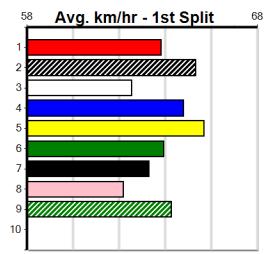

SJC CONCRETING

Distance: 390m, Race Type: Grade 5 T3, Total Prizemoney: $1,530
1st: $1,000, 2nd: $320, 3rd: $160, 4th: $50

FIRING CHIEF (2) showed speed in his last start win here and he could be the one to beat again today. IBROX COOPER (8) recorded a good win here 3 starts back and he may only need to step on even terms to challenge again.

Watchdog Tips: **2** **8** **5** **1** **Bet:** **Box Trifecta 1,2,5,8 ($10 for 41.67%)**

SMALL HEATH [5] Resuming, can get the gun run here, threat. **$6.00**

WBK Dog Oct-21 Sire: TOMMY SHELBY Dam: SNOOKY Trainer: Jimmy Holt (Kyneton)

Owner(s): J Holt

Winning Distances: < 300m (0) 300 - 399m (4) 400 - 499m (0) 500 - 599m (0) 600 - 699m (0) > 700m (0)

Winning Weights: 30.8(1) 31.5(1) 31.7(1) 31.9(1)

Rank	Box	Wgt	Dist	Track	Date	Time	BON	Margin	1st/2nd (Time)	PIR	Checked	Comment	WR	Split 1	S/P	Grade
7th (6)	31.3	350	TRA	R10	17-Apr-24	20.70	19.73	13.00	MINNIE ROCKS (19.80)	M/56	.	.	.	6.87	$51.90	X67
6th (3)	31.3	350	HVL	R3	05-May-24	20.14	19.09	5.00L	PLAY LAB (17.99)	M/2	.	.	.	6.65	$43.20	X67H
4th (1)	31.7	300	HVL	R10	17-May-24	17.29	16.92	1.5L	EVIL EDNA (17.18)	M/2	.	.	.	3.96	$5.90	T3-6
1st (8)	31.9	305	MTG	R3	27-Jun-24	17.95	17.95	4.25L	CADILLAC RACER (18.25)	0	.	.	.	5.93	$2.50	RW
1st (6)	31.7	305	MTG	R2	04-Jul-24	17.70	17.70	3.5L	REMO TRIGGER (17.94)	0	SAMP	.	.	5.74	$1.70	RW
2nd (5)	31.7	390	BAL	R11	14-Jul-24	22.67	22.33	5.00L	ELANGA (22.33)	M/23	.	VO	.	8.41	$5.90	T3-5
3rd (8)	31.3	390	BAL	R11	22-Jul-24	22.81	22.36	6.50L	MILLS FOR THREE (22.36)	M/22	.	VO	.	8.59	$10.50	T3-5
7th (8)	31.6	300	HVL	R12	16-Aug-24	17.32	16.77	6.00L	MAGIC MOON CHILD (16.91)	M/2	.	.	.	3.98	$4.40	T3-5

Last 3 wins NOT included above

Rank	Box	Wgt	Dist	Track	Date	Time	BON	Margin	1st/2nd (Time)	PIR	Checked	Comment	WR	Split 1	S/P	Grade
1st (8)	31.5	300	HVL	R1	21-Jul-23	17.26	16.75	0.50L	SON OF CECIL (17.29)	Q/4	.	.	.	4.00	$1.40	T3-M
1st (1)	30.8	300	HVL	R4	26-Jan-24	17.24	16.89	1.25L	VINNIE'S CAMEL (17.32)	M/1	.	.	.	3.92	$10.80	T3-7

Box History

Bx	1st	2nd	3rd	4th	5th	6th	7th	8th
1	1							
2				1				
3								
4						1	1	
5			1					
6	1				1	1	1	
7				1				
8	2		1					1

Prize Best $4331.25
Starts 22.67(5)-14/7/24
Trk/Dts 16-4-1-3
APM 3-0-1-1
1269