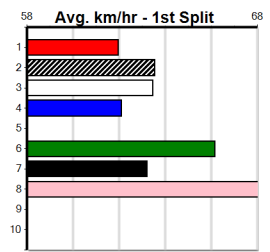

Ballarat
10
1:26PM
(VIC time)

TOWN & COUNTRY LINE MARKING

Distance: 390m, Race Type: Tier 3 - Grade 7, Total Prizemoney: $1,530
1st: $1,000, 2nd: $320, 3rd: $160, 4th: $50

AUNTY ETHEL (1) recorded a solid all the way win here 4 starts back and if she can step on even terms in this she may prove hard to beat again. CANYA IGNITE (8) was a good straight track winner three starts back and can challenge.

Watchdog Tips: **1** **8** **2** **6** **Bet:** **Win 1**

1

AUNTY ETHEL [7] **Solid all the way win here 4 starts back, go close** **$3.20**
BK Bitch Sep-22 Sire: HARD STYLE RICO Dam: COLOURFUL PAST Trainer: Michael Meyer (Bromley)
Owner(s): M Meyer
Winning Distances: < 300m (0) 300 - 399m (1) 400 - 499m (0) 500 - 599m (0) 600 - 699m (0) > 700m (0)
Winning Weights: 29.0(1)

2nd	1st	Wgt	Dist	Track	Date	Time	BON	Margin	1st/2nd (Time)	PIR	Checked	Comment	WR	Split 1	S/P	Grade
2nd (1)	28.8	390	SHP	R1	17-Jun-24	22.94	21.85	6.50L	JARMON (22.52)	M/24	.	.	.	8.65	$12.00	M
1st (4)	29.0	390	BAL	R1	03-Jul-24	22.31	22.02	6.50L	CHARLIE RIOT (22.75)	Q/11	.	SW	.	8.45	$11.70	M
6th (8)	29.0	390	BAL	R9	24-Jul-24	22.82	22.18	9.00L	LETHAL AVENGER (22.22)	M/57	.	.	.	8.82	$9.90	X67
4th (4)	28.7	425	BEN	R3	02-Aug-24	24.44	23.70	3.25L	LIFE'S LESSON (24.23)	M/222	.	.	.	6.61	$17.70	X67
5th (1)	28.4	390	BAL	R10	23-Sep-24	23.05	22.35	6.50L	DERNANCOURT (22.60)	M/66	.	.	.	8.84	$2.10	T3-7

Last 3 wins NOT included above

Box History

Bx	1st	2nd	3rd	4th	5th	6th	7th	8th
1		1						
2					1			
3								
4	1			1				
5								
6								
7								
8						1		

Prize Best	$2275.00
Starts	22.31(4)-3/7/24
Trk/Dts	5-1-1-0
APM	3-1-0-0
	1380

2

THAT'S MY COUSIN [7] **Top debut win 3 back when led here, big chance.** **$5.00**
LTF Dog Feb-23 Sire: KOBLLENZ Dam: MISS MOLLY LEE Trainer: Nick Lecchino (Lethbridge)
Owner(s): LECCHINO SYND (SYN), N Lecchino, S Lecchino, N Lecchino
Winning Distances: < 300m (0) 300 - 399m (1) 400 - 499m (0) 500 - 599m (0) 600 - 699m (0) > 700m (0)
Winning Weights: 35.4(1)

1st	8th	2nd	Wgt	Dist	Track	Date	Time	BON	Margin	1st/2nd (Time)	PIR	Checked	Comment	WR	Split 1	S/P	Grade
1st (1)	35.4	390	BAL	R3	11-Sep-24	22.39	22.05	2.75L	CANDLES (22.58)	Q/11	.	.	.	.	8.48	$6.00	M
8th (6)	35.6	390	WBL	R10	19-Sep-24	22.91	22.11	9.00L	PANAMA RHODE (22.30)	S/77	.	.	.	.	9.14	$4.80	X67
2nd (5)	34.8	400	GEL	R4	24-Sep-24	23.04	22.50	4.00L	TALK BACKS BACK (22.77)	M/22	.	.	.	.	8.59	$6.50	7

Last 3 wins NOT included above

Box History

Bx	1st	2nd	3rd	4th	5th	6th	7th	8th
1	1							
2								
3								
4								
5		1						
6								1
7								
8								

Prize Best	$2000.00
Starts	22.39(1)-11/9/24
Trk/Dts	3-1-1-0
APM	1-1-0-0
	2000

3

RUXTON SHINE [7] **Shown good early speed so far but place looks best** **$10.00**
BE Bitch Apr-22 Sire: SHIMA SHINE Dam: FLOSSING Trainer: Mark Johnson (Ross Creek)
Owner(s): S O'hehir
Winning Distances: < 300m (0) 300 - 399m (1) 400 - 499m (0) 500 - 599m (0) 600 - 699m (0) > 700m (0)
Winning Weights: 29.7(1)

6th	4th	1st	2nd	Wgt	Dist	Track	Date	Time	BON	Margin	1st/2nd (Time)	PIR	Checked	Comment	WR	Split 1	S/P	Grade
6th (4)	28.2	450	BAL	R1	07-Apr-24	26.34	24.91	6.50L	HEAD HUNTER (25.90)	M/344	.	.	.	.	6.81	$13.50	M	
4th (3)	28.0	410	HOR	R1	12-Apr-24	24.24	23.58	4.00L	SLINGER (23.98)	S/33	.	.	.	.	10.63	$8.10	M	
1st (7)	29.7	390	BAL	R2	06-Sep-24	23.07	22.42	0.50L	JILLIBY MISH (23.09)	M/22	.	SW	.	.	8.61	$3.60	M	
2nd (7)	29.1	410	HOR	R10	15-Sep-24	23.81	23.03	2.00L	WISDOM BALE (23.67)	M/22	.	SW	.	.	10.66	$9.40	7	

Last 3 wins NOT included above

Box History

Bx	1st	2nd	3rd	4th	5th	6th	7th	8th
1								
2								
3				1				
4						1		
5								
6								
7	1	1						
8								

Prize Best	$1650.00
Starts	23.07(7)-6/9/24
Trk/Dts	4-1-1-0
APM	1-1-0-0
	1620