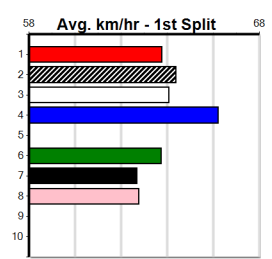

SOUTHERN SHEETMETAL

Distance: 450m, Race Type: Grade 5 T3, Total Prizemoney: $1,530
1st: $1,000, 2nd: $320, 3rd: $160, 4th: $50

BERN'S BANJO (7) recorded a solid win from the exact same box four starts back and she may prove hard to hold out again in this. LUKA MAGIC (4) posted a top all the way win up the straight last start and can challenge again today.

Watchdog Tips: 7 4 8 3 **Bet:** Win 7

1

THANK YOU TOMMY [5] **May get burnt off early in this, place looks best.** **$15.00**

BEED Dog Oct-21 Sire: TOMMY SHELBY Dam: SNOOKY Trainer: Sheila Donlon (Burnbank)

Owner(s): S Donlon

Winning Distances: < 300m (0) 300 - 399m (0) 400 - 499m (7) 500 - 599m (2) 600 - 699m (0) > 700m (0)

Winning Weights: 29.4(1) 29.5(1) 29.8(1) 30.4(3) 30.5(2) 30.7(1)

Box	1st	2nd	3rd	4th	5th	6th	7th	8th
1	2							1
2	1					1	1	
3	1		2	1	2			2
4	2			1	3			
5	2					1	2	1
6	1	1			1	2		1
7		2		2	1		1	1
8				1	1	2	2	

Prize Best Starts Trk/Dts APM: $15320.00, 25.58(1)-26/2/24, 48-9-3-2, 11-1-0-1, 5809

2

SIR VALENTINO [5] **Smart effort here two starts back, cannot dismiss.** **$12.00**

RF Dog Apr-21 Sire: ORSON ALLEN Dam: COME ON CHARLIZE Trainer: Pauline Patterson (Bet Bet)

Owner(s): C Guillou

Winning Distances: < 300m (0) 300 - 399m (0) 400 - 499m (2) 500 - 599m (4) 600 - 699m (0) > 700m (0)

Winning Weights: 32.3(3) 32.4(1) 32.8(2)

Box	1st	2nd	3rd	4th	5th	6th	7th	8th
1	2	1	2	1	1			
2		1	1	3	1	2	2	1
3			1	1	2	2		
4	1	3						
5	2		1		1	1		1
6					1			
7	1	1		2	2			1
8			1	1	1			

Prize Best Starts Trk/Dts APM: $16823.57, 25.46(2)-26/4/23, 46-6-6-6, 13-2-1-4, 3740

3

PRINCE PIERRE [5] **Showed speed in solid win 3 back, threat if steps.** **$6.50**

BK Dog Apr-22 Sire: ORSON ALLEN Dam: CULLQUIN CERSEI Trainer: Cole Brett (Kurunjang)

Owner(s): C Brett

Winning Distances: < 300m (0) 300 - 399m (0) 400 - 499m (3) 500 - 599m (0) 600 - 699m (0) > 700m (0)

Winning Weights: 30.7(1) 31.6(1) 32.0(1)

Box	1st	2nd	3rd	4th	5th	6th	7th	8th
1	3	1			2			1
2				1				
3								1
4				2				
5								1
6			1					
7					2			
8				1				1

Prize Best Starts Trk/Dts APM: $3875.00, 25.95(1)-29/7/24, 17-3-1-1, 3-1-0-0, 3215

4

LUKA MAGIC [5] **Top all the way straight win last start, danger.** **$3.20**

BK Dog May-22 Sire: AUSSIE INFRARED Dam: JOKARE Trainer: Geoffrey Mitchell (Spotswood)

Owner(s): G Mitchell

Winning Distances: < 300m (0) 300 - 399m (4) 400 - 499m (2) 500 - 599m (0) 600 - 699m (0) > 700m (0)

Winning Weights: 29.7(1) 30.1(1) 30.4(1) 30.8(1) 31.1(1) 31.3(1)

Box	1st	2nd	3rd	4th	5th	6th	7th	8th
1	1							
2					1			
3								1
4					1			1
5								1
6	1		1					
7	3	1			1	1		
8				1				

Prize Best Starts Trk/Dts APM: $8735.00, FSTD, 17-6-1-1, 0-0-0-0, 4625

5

*** VACANT BOX ***

Sire: _____ Dam: _____

Owner(s): _____

Winning Distances: < 300m (0) 300 - 399m (0) 400 - 499m (0) 500 - 599m (0) 600 - 699m (0) > 700m (0)

Winning Weights: _____

Trainer: _____

Box History