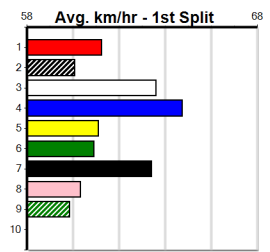

TUDOR ELECTRICAL

Distance: 450m, Race Type: Tier 3 - Grade 7, Total Prizemoney: $1,530
1st: $1,000, 2nd: $320, 3rd: $160, 4th: $50

HERE COMES SHAKA (1) has recorded handy placings in 2 of his last 3 outings and he could be the one to beat from the gun draw. DUSTY ALICE (7) showed speed in her smart placing four starts back and she could be the danger here.

Watchdog Tips: 1 7 4 3 **Bet:** Win 1

1

HERE COMES SHAKA [7] Handy placings in 2 of his last 3, one to beat. **$3.60**
RBD Dog Jul-22 Sire: FERAL FRANKY Dam: GAZER BALE
Owner(s): M Bewley Trainer: Michael Bewley (Pentland Hills)
Winning Distances: < 300m (0) 300 - 399m (0) 400 - 499m (1) 500 - 599m (0) 600 - 699m (0) > 700m (0)
Winning Weights: 33.1(1)

Plc	Box	Dist	Track	Date	Time	BOB	Margin	1st/2nd (Time)	PIR	Checked	Comment	WR	Split 1	S/P	Grade
4th (8)	33.0	425	BEN	R9	14-Aug-24	24.53	23.98	3.00L MINCHER MAGIC (24.33)	M/444	.	.	.	6.90	$2.20	T3-7
2nd (2)	32.5	425	BEN	R3	21-Aug-24	24.49	24.10	2.25L TORNADO JACK (24.35)	M/433	.	V3	.	6.94	$3.00	7
6th (3)	32.9	390	BAL	R3	25-Aug-24	23.05	22.06	6.50L ELPHICK BALE (22.62)	M/53	.	.	.	8.79	$6.30	T3-7
4th (6)	32.8	450	BAL	R7	02-Sep-24	25.89	25.67	3.25L DECORATED (25.67)	M/444	.	.	.	6.78	$8.10	X67
7th (4)	33.0	450	SHP	R9	07-Sep-24	26.37	25.49	8.00L AS YOU WERE (25.84)	M/478	.	.	.	6.86	$8.80	7
3rd (3)	33.3	390	WBL	R4	16-Sep-24	22.90	22.61	4.00L IN THE MIX (22.63)	M/44	.	.	.	8.97	$3.80	7
4th (2)	33.4	410	HOR	R10	21-Sep-24	24.04	23.33	3.25L PYRENEES CHATEAU (23.82)	M/66	.	.	.	10.98	$9.30	7
2nd (6)	33.6	425	BEN	R3	25-Sep-24	24.46	24.05	2.25L SASSY SPICE (24.32)	M/643	.	.	.	6.76	$15.60	7

Last 3 wins NOT included above

Plc	Box	Dist	Track	Date	Time	BOB	Margin	1st/2nd (Time)	PIR	Checked	Comment	WR	Split 1	S/P	Grade
1st (4)	33.1	400	WGL	R2	15-Jun-24	23.32	22.97	1.75L JUNIOR RUSLIE (23.44)	M/44	.	.	.	8.71	$4.90	M

Prize Best Starts Trk/Dts APM: $2605.00, 25.89(6)-2/9/24, 21-1-3-2, 4-0-0-0, 1879