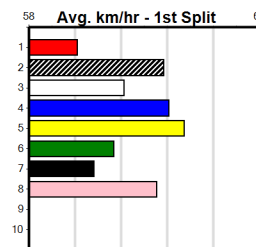

TWO MORE RACES TO GO

Distance: 390m, Race Type: Tier 3 - Grade 6, Total Prizemoney: $1,530
1st: $1,000, 2nd: $320, 3rd: $160, 4th: $50

LITTLE GLADYS (2) has recorded smart placings in her last 3 starts and she looks set for a much deserved win in this. ZOOM BOOM (3) was a good all the way winner here 3 starts back and could be the main danger.

Watchdog Tips: 2 3 4 6 **Bet:** Win 2

1

DANYO'S CHAD [6] **$21.00**

F Dog **Apr-21** **May find some of these a bit too quick, tested.**

Sire: FERNANDO BALE Dam: DANYO'S SARAH

Owner(s): D Sheridan Trainer: Douglas Sheridan (Talbot)

Winning Distances: < 300m (0) 300 - 399m (0) 400 - 499m (2) 500 - 599m (0) 600 - 699m (0) > 700m (0)

Winning Weights: 31.9(2)

Plc	Box	Dist	Age	Sex	DOB	Time	Margin	1st/2nd (Time)	PIR	Checked	Comment	WR	Split 1	S/P	Grade
4th	(1)	31.7	425	BEN	R9	12-Jun-24	24.72	23.95	11.00	IDRON BALE (23.95)	M/444	.	.	.	6.74 $16.10 6G
5th	(2)	31.4	390	BAL	R3	23-Jun-24	23.08	22.22	6.50L	AEROBIC ICE AGE (22.63)	M/64	.	.	.	8.85 $14.40 T3-6
7th	(5)	31.7	390	BAL	R10	14-Jul-24	23.03	22.33	10.00	CLOSE COMBAT (22.34)	Q/56	.	.	.	8.77 $68.90 T3-6
6th	(8)	31.8	390	BAL	R10	22-Jul-24	23.34	22.36	13.00	ASTON ADVANCE (22.48)	M/56	.	.	.	8.81 $23.90 T3-6
5th	(1)	31.8	390	BAL	R11	29-Jul-24	22.90	22.45	6.50L	ABSOLUTELY FRANK (22.47)	Q/33	.	.	.	8.67 $14.20 6G
4th	(7)	31.7	390	BAL	R4	02-Sep-24	22.97	22.64	3.5L	ELPHICK BALE (22.75)	M/54	.	.	.	8.76 $25.40 6G
6th	(3)	32.0	390	BAL	R3	16-Sep-24	23.08	22.20	12.00	BLACKPOOL RANGER	M/76	.	.	.	8.71 $65.20 T3-RW
5th	(7)	31.2	425	BEN	R9	26-Sep-24	25.05	24.09	7.00L	IN SECRET (24.57)	M/575	.	.	.	6.78 $34.90 T3-6

Last 3 wins NOT included above

1st	(2)	31.9	425	BEN	R2	27-Dec-23	24.75	24.17	0.05L	POPPY STAR (24.76)	M/222	.	.	.	6.74 $11.80 M
1st	(5)	31.9	425	BEN	R4	03-Jan-24	24.91	24.10	0.50L	PERFECT STRANGER	M/211	.	.	.	6.76 $6.00 7

Box History

Bx	1st	2nd	3rd	4th	5th	6th	7th	8th
1	1	1	1	1	1			
2	1	1	1	1	1			
3						2	2	
4		1						1
5	1							2
6			1	1	1	1	1	2
7		1	1	2	3	3		
8		1	1	1	1			

Prize Best Starts Trk/Dts APM

$4830.00
22.69(1)-4/3/24
40-2-6-5
15-0-1-1
901

2

LITTLE GLADYS [6] **$4.20**

WBD Bitch **Feb-22** **Smart placings in her last 3 starts, one to beat.**

Sire: FERNANDO BALE Dam: MY DEWANA PENNY

Owner(s): C Brett Trainer: Cole Brett (Kurunjang)

Winning Distances: < 300m (0) 300 - 399m (2) 400 - 499m (0) 500 - 599m (0) 600 - 699m (0) > 700m (0)

Winning Weights: 26.9(1) 27.2(1)

Plc	Box	Dist	Age	Sex	DOB	Time	Margin	1st/2nd (Time)	PIR	Checked	Comment	WR	Split 1	S/P	Grade
4th	(5)	27.0	350	HVL	R2	18-Jul-24	20.13	19.56	2.50L	PATH TO NIRVANA (19.95)	M/2	.	.	.	6.75 $5.20 T3-M
7th	(6)	27.1	350	HVL	R2	23-Jul-24	20.40	19.36	6.50L	COMO PRINCE (19.97)	Q/5	.	.	.	6.83 $3.30 T3-M
1st	(2)	27.2	300	HVL	R1	30-Jul-24	17.51	16.89	2.00L	BRAEMAR JEANNIE (17.65)	S/5	.	.	.	4.18 $2.60 T3-M
1st	(5)	26.9	300	HVL	R3	09-Aug-24	17.08	16.90	1.00L	ASTON MAPLE (17.14)	Q/1	.	.	.	4.00 $22.90 T3-7
7th	(6)	26.4	425	BEN	R4	14-Aug-24	25.04	23.98	6.50L	POPCORN IRA (24.59)	S/655	.	.	.	6.82 $4.00 T3-6
3rd	(1)	26.0	425	BEN	R10	28-Aug-24	24.39	24.19	1.5L	JARMON (24.29)	M/222	.	.	.	6.66 $29.30 T3-6
3rd	(5)	26.2	390	BAL	R4	02-Sep-24	22.86	22.64	1.75L	ELPHICK BALE (22.75)	M/43	.	.	.	8.67 $2.70 6G
2nd	(8)	25.8	300	HVL	R10	06-Sep-24	16.95	16.80	1.25L	ASTON WASHINGTON	M/3	.	.	.	4.05 $14.40 T3-RW

Last 3 wins NOT included above

Box History

Bx	1st	2nd	3rd	4th	5th	6th	7th	8th
1				1				
2	1							
3					1			
4								
5	1	1	1	1	1			
6						1	2	
7				1				
8		1						

Prize Best Starts Trk/Dts APM

$3135.00
22.79(7)-14/7/24
13-2-2-2
2-0-0-1
2537