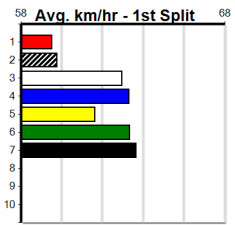

Distance: 515m, Race Type: Maiden, Total Prizemoney: $2,860
1st: $1,900, 2nd: $590, 3rd: $295, 4th: $75

1

12:04PM
(VIC time)

Watchdog Tips: **0 0 0 0** Bet: **.**