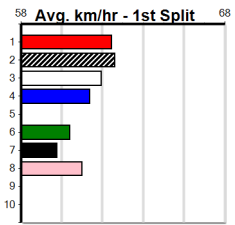

Sandown (SAP)

PHOTO MAN AT STUD (0-2 WINS)(275+ RA

Distance: 595m, Race Type: Restricted Win, Total Prizemoney: \$3,940
1st: \$2,640, 2nd: \$815, 3rd: \$410, 4th: \$75

4

1:02PM

(VIC time)

Watchdog Tips:

0 0 0 0