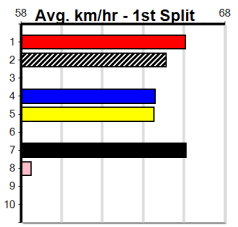

Sandown (SAP)

MOND WINDOWS AND GLASS

Distance: 515m, Race Type: Mixed 4/5, Total Prizemoney: \$3,875
1st: \$2,600, 2nd: \$800, 3rd: \$400, 4th: \$75

9

2:42PM

(VIC time)

Watchdog Tips:

0 0 0 0