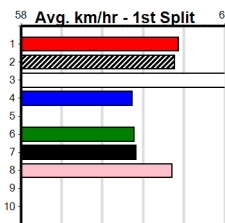

Sandown (SAP)

ALDERBROOK PLUMBING

Distance: 515m, Race Type: Grade 5, Total Prizemoney: $3,340
1st: $2,230, 2nd: $690, 3rd: $345, 4th: $75

8

2:19PM

(VIC time)

Watchdog Tips: **0 0 0 0** Bet: .