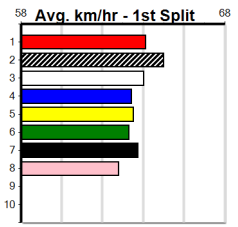

Sandown (SAP)

SANDOWN VET CLINIC

Distance: 515m, Race Type: Mixed 6/7, Total Prizemoney: $3,340
1st: $2,230, 2nd: $690, 3rd: $345, 4th: $75

2
12:22PM

(VIC time)

Watchdog Tips:

0

0

0

0

Bet:

Form	Box	Weight	Dist	Track	Date	Time	BON	Margin	1st/2nd (Time)	PIR	Checked	Comment	W/R	Split 1	S/P	Grade

1 PAW IKE (NSW)[7]																		
BK	D	Dec-22 BERNARDO					HADARAH BALE					Winning Boxes						
Trainer: Mark Delbridge (Balliang)																		
3rd	(8)	31.9	515	SAN	R1	08-Aug-24	30.03	29.36	6.50	PAW FREDRICK (29.59)	M/4433	.	.	.	5.25	$24.10	MF	
5th	(7)	31.9	525	MEP	R3	14-Aug-24	31.32	29.83	3.25	PAW PETROV (31.10)	M/7666	.	.	.	5.30	$2.70	MH	
1st	(3)	31.8	515	SAP	R1	19-Aug-24	29.89	29.31	3.5	LONCE MORE (30.11)	M/2431	.	.	SW	5.20	$1.40	M	
3rd	(7)	31.9	525	MEP	R5	28-Aug-24	30.45	29.95	2.25	LLEROY'S GIRL (30.30)	M/4333	.	.	.	5.25	$1.90	X67	

2 CHELSEA DAGGER [6]																		
WBK	B	Oct-22 FERNANDO BALE					SUB ROSA					Winning Boxes						
Trainer: Paul Radstock (Burnbank)																		
4th	(4)	25.0	350	HVL	R2	31-Jul-24	20.07	19.20	1.5	LRIPPED MIKADO (19.98)	M/1	.	.	.	6.72	$5.40	X67	
3rd	(4)	25.0	450	BAL	R10	11-Aug-24	26.19	25.52	2.25	LMAX TANGO (26.05)	M/766	.	.	.	6.86	$1.80	T3-6	
2nd	(2)	25.1	350	HVL	R5	16-Aug-24	19.67	19.37	2.25	LBROADY BOB (19.52)	M/2	.	.	.	6.63	$3.40	T3-RW	
5th	(7)	25.4	500	BEN	R7	28-Aug-24	28.89	28.26	2.75	LCALM THE STORM (28.71)	M/545	.	SW	.	6.79	$4.70	T3-RW	

3 TRUE TEMPER [6]																		
BK	D	Feb-22 MY REDEEMER					WHATEVER I WANT					Winning Boxes						
Trainer: Darren Archer (Nilma North)																		
6th	(3)	31.8	515	SAN	R9	25-Apr-24	30.73	29.24	14.00	SCREECHING (29.78)	M/8656	.	.	.	5.46	$12.00	X67F	
3rd	(3)	31.4	515	SAP	R10	22-Jul-24	30.52	29.48	6.50	CELESTIAL DAWN (30.08)	M/5322	.	.	.	5.32	$6.30	X67H	
1st	(3)	31.2	525	MEP	R9	14-Aug-24	30.51	29.83	1.75	LRIORSON BALE (30.62)	Q/1111	.	.	.	5.10	$6.00	7	
6th	(8)	31.7	515	SAN	R2	22-Aug-24	30.03	29.31	9.50	PAW LOU LOU (29.39)	M/2333	.	.	.	5.17	$34.00	6G	

4 MONEY PALACE [7]																		
BK	D	Jun-22 FERNANDO BALE					PALACE LADY					Winning Boxes						
Trainer: Julian Gauci (South Morang)																		
1st	(2)	30.6	450	SHP	R2	19-Jul-24	25.76	25.70	5.50	LVAN KINDER (26.12)	M/111	.	SW	.	6.80	$1.40	M	
2nd	(2)	30.1	515	SAN	R2	08-Aug-24	29.76	29.36	3.75	LMEPUNGA ROCKY (29.50)	Q/7222	.	.	.	5.28	$10.80	RW	
3rd	(4)	30.4	515	SAN	R1	15-Aug-24	30.03	29.09	6.50	LMEPUNGA ROCKY (29.59)	M/5443	.	.	.	5.22	$19.10	X67	
4th	(7)	30.7	515	SAN	R1	22-Aug-24	30.09	29.31	10.00	LRIORSON BALE (29.42)	M/4334	.	.	.	5.26	$3.20	7	

5 LUCKY [7]																		
BD	D	Oct-22 FERNANDO BALE					ACCUSED					Winning Boxes						
Trainer: Shona Crawford (Pearcedale)																		
3rd	(7)	29.5	400	WGL	R2	06-Aug-24	23.27	22.37	2.00	LSPIRIT OF DUKE (23.14)	S/43	.	.	.	8.69	$5.70	M	
1st	(8)	29.4	400	WGL	R1	09-Aug-24	22.74	22.22	6.00	LARE YOU OKAY (23.15)	M/11	.	SW	.	8.41	$4.90	M	
6th	(6)	29.2	400	WGL	R9	16-Aug-24	23.38	22.44	10.00	LRYTHMIC ENERGY (22.69)	M/74	.	.	.	8.64	$3.70	X67	
2nd	(1)	29.0	515	SAN	R1	22-Aug-24	29.93	29.31	7.50	LRIORSON BALE (29.42)	M/2222	.	.	.	5.19	$3.60	7