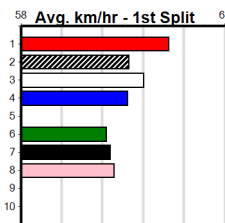

10
2:57PM
(VIC time)

Watchdog Tips: 0 0 0 0 Bet: .

Main race results table with columns: Form, Box, Weight, Dist, Track, Date, Time, BON, Margin, 1st/2nd (Time), PIR, Checked, Comment, W/R, Split 1, S/P, Grade. Includes sections for winning boxes and detailed race information for each horse.