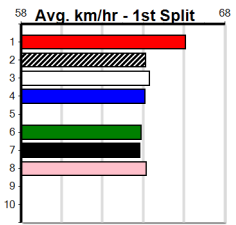

VALE NEVILLE WAKEFIELD

Distance: 515m, Race Type: Grade 5, Total Prizemoney: $3,340
1st: $2,230, 2nd: $690, 3rd: $345, 4th: $75

Watchdog Tips:

0 0 0 0

Bet:

Form Box Weight Dist Track Date Time BON Margin 1st/2nd (Time) PIR Checked Comment W/R Split 1 S/P Grade

1 CANYA ASSASSIN (NSW)[5]
BK D Nov-21 COLLISION OPAL ROCKS
Trainer: Paul Abela (Parwan)
Race details table with 10 columns: Rank, Box, Weight, Dist, Track, Date, Time, BON, Margin, 1st/2nd (Time), PIR, Checked, Comment, W/R, Split 1, S/P, Grade.

Winning Boxes table for race 1 with columns 1-8 and rows for Prize, Best, Starts, Trk/Dst, APM.

2 SENSES FAIL [5]
BE B Feb-22 FERNANDO BALE MY DEWANA PENNY
Trainer: Heath Mcadam (Ocean Grove)
Race details table.

Winning Boxes table for race 2.

3 SCARLETT'S WISH [5] Biks
BK B May-21 HOOKSY LEAVE ME OUT
Trainer: Les Weeks (Tyabb)
Race details table.

Winning Boxes table for race 3.

4 SIR NATHAN [5]
BD D Feb-21 MY REDEEMER LITTLE SAMARA
Trainer: Eddie Lieshout (Drouin West)
Race details table.

Winning Boxes table for race 4.

5 *** VACANT BOX ***
Trainer:
Owner(s):

Winning Boxes table for race 5.

6 MAY SO DREAMING [5]
BD B Mar-21 FERNANDO BALE IT'S A DREAM
Trainer: Gail Saunders (Somerville)
Race details table.

Winning Boxes table for race 6.

7 STEELE JAKIT (NSW)[5]
BE D Oct-20 GOOD ODDS HARADA BOOK OF LUCK
Trainer: Andrew Wood (Nambrook)
Race details table.

Winning Boxes table for race 7.

8 THANK YOU TOMMY [5]
BEBD D Oct-21 TOMMY SHELBY SNOOKY
Trainer: Sheila Donlon (Burnbank)
Race details table.

Winning Boxes table for race 8.

9 *** NO RESERVE ***
Trainer:
Owner(s):

Winning Boxes table for race 9.

10 *** NO RESERVE ***
Trainer:
Owner(s):

Winning Boxes table for race 10.