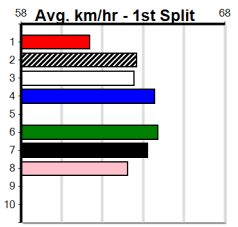

10 * NO RESERVE *****
 Trainer:
 Owner(s):

1	2	3	4	5	6	7	8
Prize							
Best							
Starts							
Trk/Dst							
APM							

SPORTSBET HT2 (1-6 WINS)

Distance: 595m, Race Type: Restricted Win Heat, Total Prizemoney: \$3,940
1st: \$2,640, 2nd: \$815, 3rd: \$410, 4th: \$75