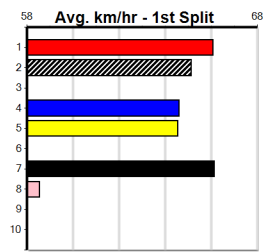

9

2:42PM

(VIC time)

Distance: 515m, Race Type: Mixed 4/5, Total Prizemoney: $3,875
1st: $2,600, 2nd: $800, 3rd: $400, 4th: $75

Watchdog Tips:

Bet:

Table with columns: Form Box, Wgt, Dist, Track, Date, Time, BON, Margin, 1st/2nd (Time), PIR, Checked, Comment, WR, Split 1, S/P, Grade

BLACK SAINT (NSW)[4]
BK Bitch Oct-21 Sire: FLYING RICCIARDO Dam: ARIYA
Owner(s): G Provost
Trainer: Tony Salpigtidis (Plenty)
Winning Distances: < 300m (0) 300 - 399m (1) 400 - 499m (5) 500 - 599m (2) 600 - 699m (0) > 700m (0)
Winning Weights: 26.2(2) 26.4(1) 26.5(1) 26.6(1) 26.7(1) 26.8(1) 26.9(1)
Box History table and Prize Best Starts Trk/Dts APM

YOU YANG YAALA [5]
BK Bitch Oct-20 Sire: SULZANTI Dam: PANDORA'S PROOF
Owner(s): A Welsh
Trainer: Jason Wickham (Lara)
Winning Distances: < 300m (0) 300 - 399m (2) 400 - 499m (6) 500 - 599m (3) 600 - 699m (0) > 700m (0)
Winning Weights: 26.0(1) 26.4(2) 26.6(1) 26.7(2) 26.8(2) 27.0(2) 27.6(1)
Box History table and Prize Best Starts Trk/Dts APM

*** VACANT BOX ***
Sire: Dam:
Owner(s):
Trainer:
Winning Distances: < 300m (0) 300 - 399m (0) 400 - 499m (0) 500 - 599m (0) 600 - 699m (0) > 700m (0)
Winning Weights:

BAY TUDOR [4]
RBD Dog Nov-21 Sire: ORSON ALLEN Dam: SUMMER SKYE
Owner(s): R Mccullagh
Trainer: Ronald Mccullagh (Lara)
Winning Distances: < 300m (0) 300 - 399m (3) 400 - 499m (6) 500 - 599m (4) 600 - 699m (0) > 700m (0)
Winning Weights: 33.5(1) 33.6(1) 33.7(3) 33.8(1) 33.9(3) 34.0(1) 34.2(2) 34.4(1)
Box History table and Prize Best Starts Trk/Dts APM

WHITE CREST [4]
WBD Dog Nov-21 Sire: ORSON ALLEN Dam: SUMMER SKYE
Owner(s): R Mccullagh
Trainer: Ronald Mccullagh (Lara)
Winning Distances: < 300m (0) 300 - 399m (1) 400 - 499m (9) 500 - 599m (3) 600 - 699m (0) > 700m (0)
Winning Weights: 31.9(1) 32.5(1) 32.6(2) 32.7(1) 33.0(1) 33.1(3) 33.3(2) 33.5(1) 33.8(1)
Box History table and Prize Best Starts Trk/Dts APM