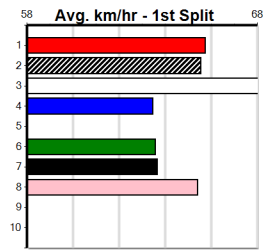

8

2:19PM

(VIC time)

Distance: 515m, Race Type: Grade 5, Total Prizemoney: $3,340
1st: $2,230, 2nd: $690, 3rd: $345, 4th: $75

Watchdog Tips:

Bet:

Table with columns: Form Box, Wgt, Dist, Track, Date, Time, BON, Margin, 1st/2nd (Time), PIR, Checked, Comment, W/R, Split 1, S/P, Grade

NIMBLE BENNY [5]
WBD Dog Apr-22 Sire: TOMMY SHELBY Dam: MEPUNGA REMI
Owner(s): M Bloom
Trainer: Debbie Goudge (Terang)
ENG MEA 2024-08-31
Box History table and Prize Best Starts table included.

CADILLAC PATCH [5]
WBD Dog Dec-20 Sire: AUSSIE INFRARED Dam: LADY BANG BANG
Owner(s): C Abbott
Trainer: Captain Abbott (Edenhope)
Box History table and Prize Best Starts table included.

DISTRACTING [5]
BK Bitch Jun-21 Sire: BARCIA BALE Dam: SUBMISSION
Owner(s): W Green
Trainer: Keith Lancaster (Melton)
ENG MEA 2024-08-31
Box History table and Prize Best Starts table included.

RAGIN' ABLETT [5]
BK Dog Apr-21 Sire: DYNA VILLA Dam: HURRICANE QUEEN
Owner(s): D Welsh
Trainer: Jason Wickham (Lara)
Box History table and Prize Best Starts table included.

*** VACANT BOX ***
Owner(s):
Trainer:
Box History

1

2

3

4

5