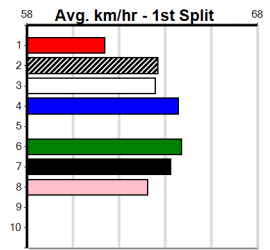

6

1:37PM

(VIC time)

Distance: 595m, Race Type: Restricted Win Heat, Total Prizemoney: $3,940
1st: $2,640, 2nd: $815, 3rd: $410, 4th: $75

Watchdog Tips:

Bet:

Table with columns: Form Box, Wgt, Dist, Track, Date, Time, BON, Margin, 1st/2nd (Time), PIR, Checked, Comment, WR, Split 1, S/P, Grade

PAW OCTAVIA (NSW)[5]
BD Bitch Aug-22
Sire: FERNANDO BALE Dam: XAMIRA BALE
Trainer: Samantha Grenfell (Anakie)
Winning Distances: < 300m (0) 300 - 399m (0) 400 - 499m (1) 500 - 599m (2) 600 - 699m (0) > 700m (0)
Winning Weights: 26.3(1) 27.9(1) 28.1(1)
Race results table with columns: Rank, Box, Wgt, Dist, Track, Date, Time, BON, Margin, 1st/2nd (Time), PIR, Checked, Comment, WR, Split 1, S/P, Grade

Box History table for Paw Octavia
Prize Best Starts Trk/Dts APM

TARGET RANGE [4]
WF Bitch Jan-22
Sire: OUT OF RANGE Dam: FURIOUS FLOSS
Trainer: Susan Abela (Clyde)
Winning Distances: < 300m (0) 300 - 399m (0) 400 - 499m (4) 500 - 599m (2) 600 - 699m (0) > 700m (0)
Winning Weights: 23.7(2) 24.0(1) 24.2(1) 24.4(2)
Race results table with columns: Rank, Box, Wgt, Dist, Track, Date, Time, BON, Margin, 1st/2nd (Time), PIR, Checked, Comment, WR, Split 1, S/P, Grade

Box History table for Target Range
Prize Best Starts Trk/Dts APM

LYON BALE (NSW)[5]
F Dog Mar-22
Sire: FERNANDO BALE Dam: ALERA BALE
Trainer: Samantha Grenfell (Anakie)
Winning Distances: < 300m (0) 300 - 399m (0) 400 - 499m (3) 500 - 599m (0) 600 - 699m (0) > 700m (0)
Winning Weights: 33.0(1) 33.2(1) 33.7(1)
Race results table with columns: Rank, Box, Wgt, Dist, Track, Date, Time, BON, Margin, 1st/2nd (Time), PIR, Checked, Comment, WR, Split 1, S/P, Grade

Box History table for Lyon Bale
Prize Best Starts Trk/Dts APM

SHIV ROY [5]
RF Bitch Feb-22
Sire: ZAMBORA BROCKIE Dam: BELT UP TUBSY
Trainer: David Bourke (The Basin)
Winning Distances: < 300m (0) 300 - 399m (0) 400 - 499m (4) 500 - 599m (1) 600 - 699m (0) > 700m (0)
Winning Weights: 29.6(1) 29.7(1) 29.8(2) 29.9(1)
Race results table with columns: Rank, Box, Wgt, Dist, Track, Date, Time, BON, Margin, 1st/2nd (Time), PIR, Checked, Comment, WR, Split 1, S/P, Grade

Box History table for Shiv Roy
Prize Best Starts Trk/Dts APM

*** VACANT BOX ***
Owner(s):
Winning Distances: < 300m (0) 300 - 399m (0) 400 - 499m (0) 500 - 599m (0) 600 - 699m (0) > 700m (0)
Winning Weights:
Sire: Dam:
Trainer:
Box History

1

2

3

4

5