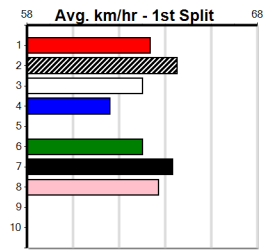

5

1:17PM

(VIC time)

Distance: 595m, Race Type: Restricted Win Heat, Total Prizemoney: $3,940
1st: $2,640, 2nd: $815, 3rd: $410, 4th: $75

Watchdog Tips: ☐ ☐ ☐ ☐ ☐ **Bet:**

Form	Box	Wgt	Dist	Track	Date	Time	BON	Margin	1st/2nd (Time)	PIR	Checked	Comment	WR	Split 1	S/P	Grade			
FIVE CROWNS [5]																			
BK	Dog					Jan-22					Sire: ASTON DEE BEE	Dam: ZARA'S ENTITY				Trainer: Paul Abela (Parwan) ENG MEA 2024-08-31			
Owner(s): P Baker																			
Winning Distances: < 300m (0) 300 - 399m (0) 400 - 499m (3) 500 - 599m (0) 600 - 699m (0) > 700m (0)																			
Winning Weights: 33.4(1) 33.6(2)																			
3rd	(7)	33.6	450	WBL	R5	21-Dec-23	25.63	25.10	3.00L MR. BARTENDER (25.43)	M/533	.	.	.	6.82	$6.20	RWF			
6th	(8)	34.5	450	SHP	R6	22-Apr-24	25.67	24.79	6.50L SHINY INK (25.23)	M/777	.	.	.	7.11	$12.10	5H			
5th	(5)	33.9	500	BEN	R5	26-Jul-24	28.79	27.89	6.50L BEN SHAKER (28.36)	M/655	.	.	.	6.83	$4.80	5			
7th	(4)	33.9	525	MEA	R9	03-Aug-24	31.29	29.82	18.00 DEADLY AVENGER (30.08)	M/7577	.	.	.	5.26	$21.20	RW			
2nd	(6)	34.0	515	SAN	R12	08-Aug-24	30.02	29.36	4.75L BAKIS BALE (29.70)	M/6433	.	.	.	5.27	$10.80	5			
5th	(7)	34.1	525	MEA	R12	17-Aug-24	30.54	29.80	4.75L OSPREY WARRIOR (30.21)	S/4555	.	.	.	5.29	$8.50	5			
4th	(7)	34.0	600	MEP	R4	21-Aug-24	34.94	34.40	6.00L LIVEABLE (34.53)	M/3433	.	.	.	9.18	$8.00	RWH			
2nd	(2)	34.0	515	SAP	R11	26-Aug-24	29.67	29.43	3.00L WHITE CREST (29.47)	M/5332	.	.	.	5.30	$2.30	5			
Last 3 wins NOT included above																			
1st	(2)	33.6	425	BEN	R1	06-Oct-23	24.13	23.93	3.75L TURBO GEORGE (24.39)	M/732	.	.	.	6.81	$2.20	M			
1st	(6)	33.6	450	SHP	R5	16-Oct-23	25.56	25.32	2.50L MR. FAHRENHEIT (25.73)	M/542	.	.	.	6.92	$4.00	X67			
1st	(5)	33.4	450	SHP	R8	21-Oct-23	25.47	25.47	1.75L OH EVIE (25.58)	M/633	.	.	.	6.82	$2.90	X67			

Box History								
Bx	1st	2nd	3rd	4th	5th	6th	7th	8th
1								
2	1							
3		2						
4				1				1
5	1				1			1
6	1	1						
7		1	1	2	1			
8							1	
Prize Best Starts					$10880.00			
Trk/Dts					FSTD			
APM					18-3-5-1 0-0-0-0 4194