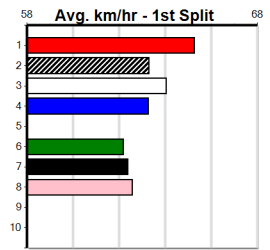

10

2:57PM

(VIC time)

Distance: 515m, Race Type: Grade 5, Total Prizemoney: $3,340
1st: $2,230, 2nd: $690, 3rd: $345, 4th: $75

Watchdog Tips:

Bet:

Form Box Wgt Dist Track Date Time BON Margin 1st/2nd (Time) PIR Checked Comment W/R Split 1 S/P Grade

WHATEVER TESS [5]
BK Bitch Feb-22 Sire: MY REDEEMER Dam: WHATEVER I WANT
Owner(s): A Helleren
Trainer: Adam Hellenen (Blind Bight)
Winning Distances: < 300m (0) 300 - 399m (0) 400 - 499m (1) 500 - 599m (3) 600 - 699m (0) > 700m (0)
Winning Weights: 25.4(1) 26.0(2) 26.3(1)
Box History table and Prize Best Starts table included.

CALM THE STORM [5]
WBK Bitch Oct-22 Sire: FERNANDO BALE Dam: SUB ROSA
Owner(s): KRAMERICA (SYN), G Farrugia, W Gallagher
Trainer: William Donlon (Burnbank)
Winning Distances: < 300m (0) 300 - 399m (2) 400 - 499m (1) 500 - 599m (1) 600 - 699m (0) > 700m (0)
Winning Weights: 24.6(1) 25.1(2) 26.2(1)
Box History table and Prize Best Starts table included.

ELSA JAY [5]
BD Bitch May-21 Sire: HOOKSY Dam: LEAVE ME OUT
Owner(s): D Jarvis
Trainer: Donald Jarvis (Sydenham)
Winning Distances: < 300m (0) 300 - 399m (2) 400 - 499m (5) 500 - 599m (1) 600 - 699m (0) > 700m (0)
Winning Weights: 29.7(1) 29.9(1) 30.0(1) 30.1(1) 30.3(2) 31.0(1) 31.1(1)
Box History table and Prize Best Starts table included.

OH LANA [5]
BK Bitch Jan-22 Sire: BENALI Dam: LOUD LANA
Owner(s): G Kearns
Trainer: Shane Richer (Boolarra)
Winning Distances: < 300m (0) 300 - 399m (0) 400 - 499m (3) 500 - 599m (0) 600 - 699m (0) > 700m (0)
Winning Weights: 26.7(1) 26.9(1) 27.0(1)
Box History table and Prize Best Starts table included.

*** VACANT BOX ***
Sire: Dam:
Owner(s):
Trainer:
Winning Distances: < 300m (0) 300 - 399m (0) 400 - 499m (0) 500 - 599m (0) 600 - 699m (0) > 700m (0)
Winning Weights:
Box History table included.

1

2

3

4

5