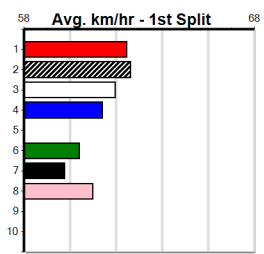

PHOTO MAN AT STUD (0-2 WINS)(275+ RANK)

4

1:02PM

(VIC time)

Distance: 595m, Race Type: Restricted Win, Total Prizemoney: $3,940
1st: $2,640, 2nd: $815, 3rd: $410, 4th: $75

Watchdog Tips:

Bet: _____

Form	Box	Wgt	Dist	Track	Date	Time	BON	Margin	1st/2nd (Time)	PIR	Checked	Comment	WR	Split 1	S/P	Grade	
1																	

MR. DRIFTER [7]

BK Dog **Apr-21** **Sire: FLYNN** **Dam: LADY PROFIT** **Trainer: Jessica MCGovern (Rosedale)**

Owner(s): E MCGovern
Winning Distances: < 300m (0) 300 - 399m (0) 400 - 499m (1) 500 - 599m (0) 600 - 699m (0) > 700m (0)

Winning Weights: 29.3(1)

7th (7)	28.6	460	WGL	R9	04-Jul-24	26.96	26.13	6.50L	IT'S A HOUDINI (26.54)	M/676	. . . . .	7.00	$112.80	7
7th (1)	28.4	450	TRA	R7	08-Jul-24	25.98	24.96	3.25L	RANGER'S GIRL (25.77)	M/788	. . . . .	6.94	$39.50	X67
6th (5)	28.5	350	HVL	R3	12-Jul-24	20.20	19.47	7.50L	CAUSING RUBBLE (19.69)	S/6	. . . . .	6.89	$38.20	T3-RW
4th (8)	28.5	460	WGL	R5	18-Jul-24	26.55	26.21	5.00L	OH LANA (26.21)	M/554	. . . . .	6.86	$107.20	X67
5th (1)	28.2	595	SAP	R4	22-Jul-24	35.72	34.51	7.00L	CHARLI MARLEY (35.25)	M/5566	. . . . .	9.62	$10.30	RW
7th (8)	28.9	350	HVL	R9	12-Aug-24	20.11	19.47	6.50L	ASTON MAPLE (19.66)	M/2	. . . . .	6.74	$28.80	7
8th (2)	28.9	350	HVL	R1	18-Aug-24	20.59	19.07	8.50L	CATHY'S DREAM (20.00)	M/7	. . . . .	6.87	$47.00	X67
5th (6)	28.9	510	SLE	R5	28-Aug-24	29.73	29.07	2.50L	ROUGH GEM (29.56)	S/666	. . . . .	9.73	$49.00	7

Last 3 wins NOT included above

1st (6)	29.3	435	SLE	R1	22-May-24	25.40	24.63	0.50L	CONNOR FLYNN JET (25.43)	Q/122	. . . . .	5.39	$15.70	M

Box History

Bx	1st	2nd	3rd	4th	5th	6th	7th	8th
1								
2					1	1	3	1
3					1		1	1
4					1		1	1
5					1	2	1	1
6	1				1	1	1	1
7		1				1	1	1
8			1	2	1	1	1	1
Prize Best Starts								
Trk/Dts								
APM								
Prize								
Best								
Starts								
Trk/Dts								
APM								

BLAZING FRANKIE [M]

BK Dog **Feb-22** **Sire: FERAL FRANKY** **Dam: WAR RUBY** **Trainer: Stephen Brincat (Albanvale)**

Owner(s): S Brincat
Winning Distances: < 300m (0) 300 - 399m (0) 400 - 499m (0) 500 - 599m (0) 600 - 699m (0) > 700m (0)

Winning Weights:

6th (3)	34.5	450	BAL	R1	07-Jul-24	26.36	25.42	5.50L	NAILED IT (25.98)	M/776	. . . . .	7.08	$4.70	T3-M
3rd (7)	34.5	525	MEP	R3	10-Jul-24	30.91	30.00	2.00L	VISTA ARGON (30.78)	M/4455	. . . . .	5.32	$32.20	M
4th (1)	33.8	730	MEP	R9	17-Jul-24	43.81	43.41	6.00L	SWINGING SINGH (43.41)	Q/1113	. . . . .	5.09	$14.20	RW
4th (2)	34.1	595	SAP	R3	22-Jul-24	35.20	34.51	7.50L	EUREKA ROBBIE (34.70)	S/5444	. . . . .	9.77	$12.20	RW
5th (4)	33.4	525	MEP	R2	31-Jul-24	31.05	29.92	11.00	MEPUNGA ROCKY (30.29)	Q/4665	. . . . .	5.33	$23.10	M
3rd (8)	34.0	595	SAP	R3	04-Aug-24	35.58	34.45	2.75L	PAW OCTAVIA (35.40)	M/6654	. . . . .	9.80	$4.40	RW
3rd (1)	33.9	525	MEP	R2	07-Aug-24	30.81	29.93	4.25L	CRUISING JAMIE (30.51)	Q/5333	. . . . .	5.44	$19.90	M
7th (3)	33.2	660	BAL	R5	21-Aug-24	39.10	38.30	12.00	JAMARRA (38.30)	M/8888	. . . . .	13.48	$69.20	RW

Last 3 wins NOT included above

1st (6)	29.3	435	SLE	R1	22-May-24	25.40	24.63	0.50L	CONNOR FLYNN JET (25.43)	Q/122	. . . . .	5.39	$15.70	M

Box History

Bx	1st	2nd	3rd	4th	5th	6th	7th	8th
1								
2								
3								
4	1	1	1	3	1	1	1	1
5	1			2				
6				1	1			
7		1	2					
8			1	2		1		
Prize								
Best								
Starts								
Trk/Dts								
APM								

PALDRON BALE (NSW)[7]

BKBD Dog **Mar-22** **Sire: FERNANDO BALE** **Dam: HOUSTON BALE** **Trainer: Samantha Grenfell (Anakie)**

Owner(s): B Wheeler
Winning Distances: < 300m (0) 300 - 399m (0) 400 - 499m (1) 500 - 599m (0) 600 - 699m (0) > 700m (0)

Winning Weights: 30.6(1)