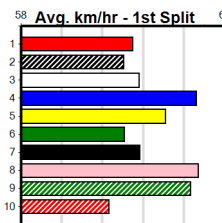

Watchdog Tips:

2

1

4

6

Bet:

Win 2

Main table containing race details for 10 races, including horse names, trainers, odds, and winning boxes.

PHOTO MAN AT STUD

Distance: 400m, Race Type: Mixed 4/5, Total Prizemoney: \$3,360
1st: \$2,250, 2nd: \$690, 3rd: \$345, 4th: \$75

FUNNY OLD FELLOW (8) owns a slashing 22.38 PB here and he has a great record from this draw.
EL CRIMP ADORE (1) returned to form at Sale last time and he is drawn to get all the breaks again.
MALO MAGIC (3) is more than capable.