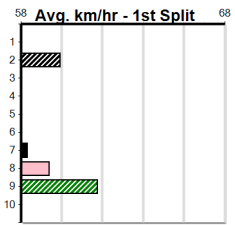

Warragul

SENNACHIE AT STUD

Distance: 460m, Race Type: Maiden, Total Prizemoney: $2,535
1st: $1,680, 2nd: $520, 3rd: $260, 4th: $75

4

7:46PM

(VIC time)

PAW WHISPER (1) is a member of a strong kennel and her dam was a classy speedster. PAW YANELLE (3) is a litter and kennel mate to the red, so keep an eye out for the betting moves, while PAW TRINA (4) is another really well bred type.

Watchdog Tips:

1

3

4

5

Bet:

Box Quinella 1,3,4 ($10 for 333.33%)

Form Box Weight Dist Track Date Time BON Margin 1st/2nd (Time) PIR Checked Comment W/R Split 1 S/P Grade

1 PAW WHISPER (NSW)[M] *Dam was a classy speedster, watch betting* **$3.40**

WDKB B Jan-23 FERNANDO BALE ZELZER ALLEN

Trainer: Thomas Dailly (Anakie)
Owner(s): B Wheeler

Winning Boxes							
1	2	3	4	5	6	7	8
Prize							$0
Best							FSH
Starts							0-0-0-0
Trk/Dst							0-0-0-0
APM							$0

2 LUMBY [M] *Placed in only two of seven, needs to improve* **$12.00**

BD B Dec-21 FERNANDO BALE ACCUSED

Trainer: Shona Crawford (Pearcedale)
Owner(s): R Thompson

Winning Boxes							
1	2	3	4	5	6	7	8
Prize							$595.00
Best							FSTD
Starts							7-0-0-2
Trk/Dst							0-0-0-0
APM							$431

3 PAW YANELLE (NSW)[M] *Litter and kennel mate to the red, watch betting* **$4.60**

WDKB B Jan-23 FERNANDO BALE ZELZER ALLEN

Trainer: Thomas Dailly (Anakie)
Owner(s): B Wheeler

Winning Boxes							
1	2	3	4	5	6	7	8
Prize							$0
Best							FSH
Starts							0-0-0-0
Trk/Dst							0-0-0-0
APM							$0

4 PAW TRINA (NSW)[M] *Dam produced the talented Raja Bale* **$6.00**

WBEF B Dec-22 FERNANDO BALE DYNA CHILL

Trainer: Thomas Dailly (Anakie)
Owner(s): B Wheeler

Winning Boxes							
1	2	3	4	5	6	7	8
Prize							$0
Best							FSH
Starts							0-0-0-0
Trk/Dst							0-0-0-0
APM							$0

5 PAW ULTRON (NSW)[M] *Litter mate to the four, watch betting moves* **$7.50**

WRBD D Dec-22 FERNANDO BALE DYNA CHILL

Trainer: Thomas Dailly (Anakie)
Owner(s): B Wheeler

Winning Boxes							
1	2	3	4	5	6	7	8
Prize							$0
Best							FSH
Starts							0-0-0-0
Trk/Dst							0-0-0-0
APM							$0

6 ZIPPING DIEGO (NSW)[M] ***** SCRATCHED ***** **$99.00**

BK B Dec-22 ASTON RUPEE ZIPPING MAGDA

Trainer: Robert Camilleri (Lara)
Owner(s): Hallinan Hallinan (SYN), M Hallinan, F Hallinan

Winning Boxes							
1	2	3	4	5	6	7	8
Prize							$0
Best							FSH
Starts							0-0-0-0
Trk/Dst							0-0-0-0
APM							$0

7 RIVIA LUFFY [M] *Lack of early speed is a worry, needs a mix up* **$11.00**

RF D Jul-22 ALLEN DEED RIVIA BALE

Trainer: Thomas Dailly (Anakie)
Owner(s): DAILLY GREYHOUND FARMS (SYN), G Dailly, T Dailly

Winning Boxes							
1	2	3	4	5	6	7	8
Prize							$335.00
Best							FSTD
Starts							3-0-0-1
Trk/Dst							0-0-0-0
APM							$290

8 PARUMBA PRINCE [M] *Had a few chances, wide the journey, tough ask* **$16.00**

BK D Feb-22 FERAL FRANKY WAR RUBY

Trainer: Debra Cumes (Drouin West)
Owner(s): E Lieshout

Winning Boxes							
1	2	3	4	5	6	7	8
Prize							$1,410.00
Best							26.59
Starts							21-0-3-2
Trk/Dst							11-0-3-0
APM							$974

9 PRETTY TREASURE [M] (6) *Just not racing well enough, needs to show more* **$21.00**

BK B Mar-22 SHIMA SHINE MEPUNGA GAL

Trainer: Craig Treasure (Moe)
Owner(s): C Treasure

Winning Boxes							
1	2	3	4	5	6	7	8
Prize							$1,075.00
Best							26.78
Starts							11-0-1-2
Trk/Dst							1-0-0-0
APM							$778

ENG WGL 2024-09-24

10 *** NO RESERVE ***

Trainer:
Owner(s):

Winning Boxes							
1	2	3	4	5	6	7	8
Prize							
Best							
Starts							
Trk/Dst							
APM