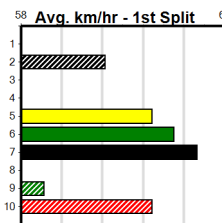

G'DAY CHEF CATERERS

Distance: 400m, Race Type: Maiden, Total Prizemoney: $2,535
1st: $1,680, 2nd: $520, 3rd: $260, 4th: $75

2

7:04PM
(VIC time)

BLESSED RAIN (7) has turned in some nice performances to date and she can light them up soon after box rise. JACKS ELATION (5) was placed behind a good one on debut and he should be in the firing line throughout. HOW HIGH JIVE (6) has claims

Watchdog Tips: **7** **5** **6** **3** **Bet:** **Win 7**

Form	Box	Weight	Dist	Track	Date	Time	BON	Margin	1st/2nd (Time)	PIR	Checked	Comment	W/R	Split 1	S/P	Grade	
1	ULTIMATE LEXI [M]											<i>Dam line has produced some classy types</i>					
BK	B				Dec-22		ASTON RUPEE					ALBIES CRUISER					
Trainer: Frank Andrighetto (Lance Creek) $10.00																	
Owner(s): F Andrighetto																	
<table border="1"> <thead> <tr><th colspan="8">Winning Boxes</th></tr> <tr><th>1</th><th>2</th><th>3</th><th>4</th><th>5</th><th>6</th><th>7</th><th>8</th></tr> </thead> <tbody> <tr><td>Prize</td><td></td><td></td><td></td><td></td><td></td><td></td><td>$0</td></tr> <tr><td>Best</td><td></td><td></td><td></td><td></td><td></td><td></td><td>FSH</td></tr> <tr><td>Starts</td><td></td><td></td><td></td><td></td><td></td><td></td><td>0-0-0-0</td></tr> <tr><td>Trk/Dst</td><td></td><td></td><td></td><td></td><td></td><td></td><td>0-0-0-0</td></tr> <tr><td>APM</td><td></td><td></td><td></td><td></td><td></td><td></td><td>$0</td></tr> </tbody> </table>																	
2	PARUMBA GHA GHA [M]											*** SCRATCHED ***					
BD	B				Sep-22		ASTON RUPEE					DANCING CASSIE					
Trainer: Debra Cumes (Drouin West) $16.00																	
Owner(s): PARUMBA (SYN), E Lieshout, M Lieshout																	
<table border="1"> <thead> <tr><th colspan="8">Winning Boxes</th></tr> <tr><th>1</th><th>2</th><th>3</th><th>4</th><th>5</th><th>6</th><th>7</th><th>8</th></tr> </thead> <tbody> <tr><td>Prize</td><td></td><td></td><td></td><td></td><td></td><td></td><td>$210.00</td></tr> <tr><td>Best</td><td></td><td></td><td></td><td></td><td></td><td></td><td>23.46</td></tr> <tr><td>Starts</td><td></td><td></td><td></td><td></td><td></td><td></td><td>4-0-0-1</td></tr> <tr><td>Trk/Dst</td><td></td><td></td><td></td><td></td><td></td><td></td><td>2-0-0-1</td></tr> <tr><td>APM</td><td></td><td></td><td></td><td></td><td></td><td></td><td>$200</td></tr> </tbody> </table>																	
3	MANDOLIN STORM [M]											<i>Well bred, in capable hands, watch betting</i>					
BK	B				Feb-23		ASTON FASTNET					PRETTY MUCH					
Trainer: Kelvin Iles (Longwarry) $7.50																	
Owner(s): K Iles																	
<table border="1"> <thead> <tr><th colspan="8">Winning Boxes</th></tr> <tr><th>1</th><th>2</th><th>3</th><th>4</th><th>5</th><th>6</th><th>7</th><th>8</th></tr> </thead> <tbody> <tr><td>Prize</td><td></td><td></td><td></td><td></td><td></td><td></td><td>$0</td></tr> <tr><td>Best</td><td></td><td></td><td></td><td></td><td></td><td></td><td>FSH</td></tr> <tr><td>Starts</td><td></td><td></td><td></td><td></td><td></td><td></td><td>0-0-0-0</td></tr> <tr><td>Trk/Dst</td><td></td><td></td><td></td><td></td><td></td><td></td><td>0-0-0-0</td></tr> <tr><td>APM</td><td></td><td></td><td></td><td></td><td></td><td></td><td>$0</td></tr> </tbody> </table>																	
4	MARJORIE MAUDE [M]											<i>Dam has produced some capable types</i>					
F	B				Oct-22		ASTON RUPEE					BESSIE'S DAISY					
Trainer: Billy Stockdale (Fulham) $6.00																	
Owner(s): S Stockdale																	
<table border="1"> <thead> <tr><th colspan="8">Winning Boxes</th></tr> <tr><th>1</th><th>2</th><th>3</th><th>4</th><th>5</th><th>6</th><th>7</th><th>8</th></tr> </thead> <tbody> <tr><td>Prize</td><td></td><td></td><td></td><td></td><td></td><td></td><td>$0</td></tr> <tr><td>Best</td><td></td><td></td><td></td><td></td><td></td><td></td><td>FSH</td></tr> <tr><td>Starts</td><td></td><td></td><td></td><td></td><td></td><td></td><td>0-0-0-0</td></tr> <tr><td>Trk/Dst</td><td></td><td></td><td></td><td></td><td></td><td></td><td>0-0-0-0</td></tr> <tr><td>APM</td><td></td><td></td><td></td><td></td><td></td><td></td><td>$0</td></tr> </tbody> </table>																	
5	JACK'S ELATION [M]											<i>Far from disgraced on debut, danger if steps</i>					
BK	D				Mar-23		MY REDEEMER					CAPTAIN JACKIE					
Trainer: Rosalie Kerr (Caldermeade) $4.20																	
Owner(s): waste of money (SYN), L Smith, T Wemyss, A Harnden, G Tyne																	
<table border="1"> <thead> <tr><th colspan="8">Winning Boxes</th></tr> <tr><th>1</th><th>2</th><th>3</th><th>4</th><th>5</th><th>6</th><th>7</th><th>8</th></tr> </thead> <tbody> <tr><td>Prize</td><td></td><td></td><td></td><td></td><td></td><td></td><td>$520.00</td></tr> <tr><td>Best</td><td></td><td></td><td></td><td></td><td></td><td></td><td>23.31</td></tr> <tr><td>Starts</td><td></td><td></td><td></td><td></td><td></td><td></td><td>1-0-1-0</td></tr> <tr><td>Trk/Dst</td><td></td><td></td><td></td><td></td><td></td><td></td><td>1-0-1-0</td></tr> <tr><td>APM</td><td></td><td></td><td></td><td></td><td></td><td></td><td>$520</td></tr> </tbody> </table>