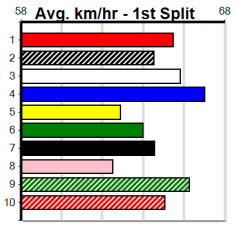

HI THERE FRANK (1) can run the hands off the clock and he is drawn to make every post a winner.
TANGELA BALE (2) is a gifted chaser when right and she should follow the red through early on.
MYSTERY TERMS (4) is a promising speedster.

Watchdog Tips:

1 2 4 8

Bet:

Trifecta 1/2,4,8/2,3,4,8 ($10 - 111.11%)