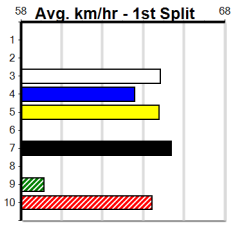

GAP ADOPTION DAY - SUNDAY AT THE M

Distance: 400m, Race Type: Maiden, Total Prizemoney: $2,535
1st: $1,680, 2nd: $520, 3rd: $260, 4th: $75

1
6:47PM
(VIC time)

HAWKER HURRICANE (5) was far from disgraced when placed on debut and he will be much better for the run. SMILEY SHOSHONE (8) is a well bred type and he is likely to have trialed around this circuit. MINA ANGEL (1) must be respected

Watchdog Tips: **5** **8** **1** **3** **Bet:** **Box Quinella 1,5,8 ($10 for 333.33%)**

Form	Box	Weight	Dist	Track	Date	Time	BON	Margin	1st/2nd (Time)	PIR	Checked	Comment	W/R	Split 1	S/P	Grade
1	MINA ANGEL [M]															
DKBD	B				Jul-21		FERNANDO BALE									
Trainer: Greg Murphy (Pearcedale) MEMPHIS SKY $7.50																
Owner(s): GREG AND SONIA MURPHY (SYN), G Murphy, S Murphy																
<table border="1"> <thead> <tr><th colspan="8">Winning Boxes</th></tr> <tr><th>1</th><th>2</th><th>3</th><th>4</th><th>5</th><th>6</th><th>7</th><th>8</th></tr> </thead> <tbody> <tr><td>Prize</td><td></td><td></td><td></td><td></td><td></td><td></td><td></td></tr> <tr><td>Best</td><td></td><td></td><td></td><td></td><td></td><td></td><td></td></tr> <tr><td>Starts</td><td></td><td></td><td></td><td></td><td></td><td></td><td></td></tr> <tr><td>Trk/Dst</td><td></td><td></td><td></td><td></td><td></td><td></td><td></td></tr> <tr><td>APM</td><td></td><td></td><td></td><td></td><td></td><td></td><td></td></tr> </tbody> </table>																
2	BLACK REALITY [M]															
BK	B				Jul-22		ASTON RUPEE									
Trainer: Michael Tharle (Devon Meadows) WHAT A SURPRISE $6.00																
Owner(s): M Tharle																
<table border="1"> <thead> <tr><th colspan="8">Winning Boxes</th></tr> <tr><th>1</th><th>2</th><th>3</th><th>4</th><th>5</th><th>6</th><th>7</th><th>8</th></tr> </thead> <tbody> <tr><td>Prize</td><td></td><td></td><td></td><td></td><td></td><td></td><td></td></tr> <tr><td>Best</td><td></td><td></td><td></td><td></td><td></td><td></td><td></td></tr> <tr><td>Starts</td><td></td><td></td><td></td><td></td><td></td><td></td><td></td></tr> <tr><td>Trk/Dst</td><td></td><td></td><td></td><td></td><td></td><td></td><td></td></tr> <tr><td>APM</td><td></td><td></td><td></td><td></td><td></td><td></td><td></td></tr> </tbody> </table>																
3	ZIPPING ZAZU (NSW)[M]															
BE	D				Dec-22		ASTON RUPEE									
Trainer: Robert Camilleri (Lara) ZIPPING MAGDA $16.00																
Owner(s): Hallinan Hallinan (SYN), M Hallinan, F Hallinan																
<table border="1"> <thead> <tr><th colspan="8">Winning Boxes</th></tr> <tr><th>1</th><th>2</th><th>3</th><th>4</th><th>5</th><th>6</th><th>7</th><th>8</th></tr> </thead> <tbody> <tr><td>Prize</td><td></td><td></td><td></td><td></td><td></td><td></td><td></td></tr> <tr><td>Best</td><td></td><td></td><td></td><td></td><td></td><td></td><td></td></tr> <tr><td>Starts</td><td></td><td></td><td></td><td></td><td></td><td></td><td></td></tr> <tr><td>Trk/Dst</td><td></td><td></td><td></td><td></td><td></td><td></td><td></td></tr> <tr><td>APM</td><td></td><td></td><td></td><td></td><td></td><td></td><td></td></tr> </tbody> </table>																
4	MRS. SMITH [M]															
WBK	B				Mar-23		MY REDEEMER									
Trainer: David Kerr (Caldermeade) CAPTAIN JACKIE $8.00																
Owner(s): waste of money (SYN), L Smith, T Wemyss, A Harnden, G Tyne																
<table border="1"> <thead> <tr><th colspan="8">Winning Boxes</th></tr> <tr><th>1</th><th>2</th><th>3</th><th>4</th><th>5</th><th>6</th><th>7</th><th>8</th></tr> </thead> <tbody> <tr><td>Prize</td><td></td><td></td><td></td><td></td><td></td><td></td><td></td></tr> <tr><td>Best</td><td></td><td></td><td></td><td></td><td></td><td></td><td></td></tr> <tr><td>Starts</td><td></td><td></td><td></td><td></td><td></td><td></td><td></td></tr> <tr><td>Trk/Dst</td><td></td><td></td><td></td><td></td><td></td><td></td><td></td></tr> <tr><td>APM</td><td></td><td></td><td></td><td></td><td></td><td></td><td></td></tr> </tbody> </table>																
5	HAWKER HURRICANE [M]															
WBK	D				Sep-22		SUNSET SPITFIRE									
Trainer: Carolyn Jones (Rosedale) EL HELECHO $3.40																
Owner(s): C Jones																
<table border="1"> <thead> <tr><th colspan="8">Winning Boxes</th></tr> <tr><th>1</th><th>2</th><th>3</th><th>4</th><th>5</th><th>6</th><th>7</th><th>8</th></tr> </thead> <tbody> <tr><td>Prize</td><td></td><td></td><td></td><td></td><td></td><td></td><td></td></tr> <tr><td>Best</td><td></td><td></td><td></td><td></td><td></td><td></td><td></td></tr> <tr><td>Starts</td><td></td><td></td><td></td><td></td><td></td><td></td><td></td></tr> <tr><td>Trk/Dst</td><td></td><td></td><td></td><td></td><td></td><td></td><td></td></tr> <tr><td>APM</td><td></td><td></td><td></td><td></td><td></td><td></td><td></td></tr> </tbody> </table>																
6	VIKING BALE (NSW)[M]															
BK	D				Jan-22		BARCIA BALE									
Trainer: Deborah Coleman (Lara) WELSLY BALE $4.80																
Owner(s): B Wheeler