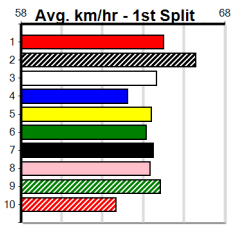

Warragul

12 10:34PM (VIC time)

VIATEK

Distance: 400m, Race Type: Grade 5, Total Prizemoney: $2,925
1st: $1,950, 2nd: $600, 3rd: $300, 4th: $75

URIEL BALE (8) is one of the most gifted chasers in work and he should make light work of this lineup. DARNUM DESIRE (2) is a powerful type and she can work her way through the field mid race. ROYAL MINT (1) has solid claims

Watchdog Tips: **8** **2** **1** **6** Bet: Trifecta 8/1,2,6/1,2,6 ($10 - 166.67%)