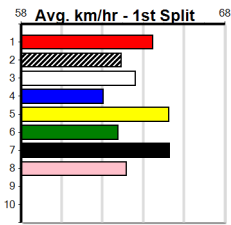

SHIMA SHINE AT STUD

Distance: 460m, Race Type: Mixed 6/7, Total Prizemoney: \$2,925
1st: \$1,950, 2nd: \$600, 3rd: \$300, 4th: \$75

9

9:31PM

(VIC time)

BOOKER MAN (7) continues to improve with each run and he should be able to break up the field through the bend. CAPRICORN ONE (3) has a good record here to date and he will be prominent throughout. WORLD WAR (3) has the talent.