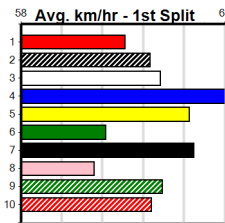

SPORTSBET BS RESPONSIBLY

Distance: 400m, Race Type: Mixed 6/7, Total Prizemoney: $2,925

1st: $1,950, 2nd: $600, 3rd: $300, 4th: $75

FLYING HELLCAT (2) was a dominant 22.83 winner here last time and he will be even better for the run. HIGHWAY HOOLIGAN (1) has been impressive to date and he is drawn to get every chance. MINA MAX (4) has pace to burn

Watchdog Tips:

2

1

4

6

Bet:

Win 2

Main table containing race details for 10 races, including horse names, trainers, odds, and winning boxes.