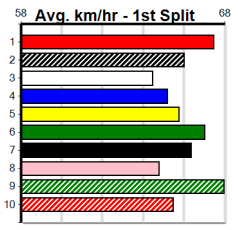

WARRAGUL ST. LEGER FINAL

Distance: 460m, Race Type: Group Listed, Total Prizemoney: \$22,000
1st: \$15,000, 2nd: \$4,000, 3rd: \$2,000, 4th: \$1,000

8

9:10PM

(VIC time)

ZEUS THUNDERBOLT (1) has recorded some stunning wins here of late and he is drawn to lead throughout again. CHEAP RED WINE (2) was far from disgraced in his heat and he can follow the red through early. DOCHERTY (6) has the pace to cross.