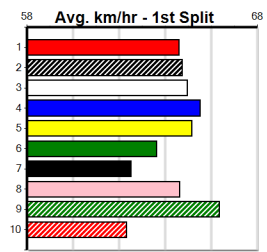

PAUA OF BUDDY AT STUD

Distance: 400m, Race Type: Grade 5, Total Prizemoney: $2,925
1st: $1,950, 2nd: $600, 3rd: $300, 4th: $75

SMOKIN' GRACIE (3) is armed with terrific early pace and she should turn for home with a nice break. OPRAH BALE (7) recorded his solid 23.01 PB here from this draw and he can work into the mix mid race. FREE FALLING (5) will be strong in the run home

Watchdog Tips: 3 7 5 2 Bet: Box Quinella 3,5,7 ($10 for 333.33%)

QUEEN MAGGIE [5] Steady record here, can miss away, tough ask $10.00
Owner(s): B Mackie
Winning Distances: < 300m (0) 300 - 399m (6) 400 - 499m (1) 500 - 599m (0) 600 - 699m (0) > 700m (0)
Trainer: Brett Mackie (Tooradin) ENG WGL 2024-09-24

HOLTORF BALE (NSW)[5] Better than his past two runs, must respect $7.50
Owner(s): L Harris
Winning Distances: < 300m (5) 300 - 399m (8) 400 - 499m (4) 500 - 599m (0) 600 - 699m (0) > 700m (0)
Trainer: Luke Harris (Devon Meadows)

SMOKIN' GRACIE [5] Look the leader, class edge, hard to reel in $3.40
Owner(s): Grace and Isai (SYN), S Grace, A Isai
Winning Distances: < 300m (0) 300 - 399m (1) 400 - 499m (2) 500 - 599m (0) 600 - 699m (0) > 700m (0)
Trainer: David Kerr (Caldermeade) ENG WGL 2024-09-24

SWORD DANCER [5] Biks Placed in five of 11 here, place hope again $4.60
Owner(s): F Bickerton
Winning Distances: < 300m (0) 300 - 399m (3) 400 - 499m (1) 500 - 599m (0) 600 - 699m (0) > 700m (0)
Trainer: Frederick Bickerton (Pearcedale)

FREE FALLING [5] Can unwind a strong finish, threat with luck $9.00
Owner(s): C Mackie
Winning Distances: < 300m (0) 300 - 399m (2) 400 - 499m (5) 500 - 599m (0) 600 - 699m (0) > 700m (0)
Trainer: Corey Mackie (Tooradin) ENG WGL 2024-09-24

1

2

3

4

5