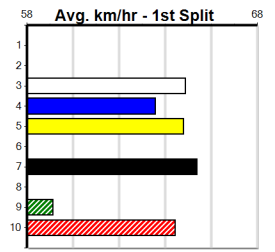

GAP ADOPTION DAY - SUNDAY AT THE

1

6:47PM

(VIC time)

Distance: 400m, Race Type: Maiden, Total Prizemoney: $2,535
1st: $1,680, 2nd: $520, 3rd: $260, 4th: $75

HAWKER HURRICANE (5) was far from disgraced when placed on debut and he will be much better for the run. SMILEY SHOSHONE (8) is a well bred type and he is likely to have trialled around this circuit. MINA ANGEL (1) must be respected

Watchdog Tips: **5** **8** **1** **3** **Bet:** Box Quinella 1,5,8 ($10 for 333.33%)

Form Box	Wgt	Dist	Track	Date	Time	BON	Margin	1st/2nd (Time)	PIR	Checked	Comment	WR	Split 1	S/P	Grade

1

MINA ANGEL [M] **$7.50**
Member of a promising litter, watch betting
DKBD Bitch Jul-21 Sire: FERNANDO BALE Dam: MEMPHIS SKY
Owner(s): GREG AND SONIA MURPHY (SYN), G Murphy, S Murphy Trainer: Greg Murphy (Pearcedale)
Winning Distances: < 300m (0) 300 - 399m (0) 400 - 499m (0) 500 - 599m (0) 600 - 699m (0) > 700m (0)
Winning Weights:

Bx	1st	2nd	3rd	4th	5th	6th	7th	8th
1								
2								
3								
4								
5								
6								
7								
8								

Last 3 wins NOT included above

Prize Best	$0
Starts	0-0-0-0
Trk/Dts	0-0-0-0
APM	0

2

BLACK REALITY [M] **$6.00**
Dam has produced a number of winners
BK Bitch Jul-22 Sire: ASTON RUPEE Dam: WHAT A SURPRISE
Owner(s): M Tharle Trainer: Michael Tharle (Devon Meadows)
Winning Distances: < 300m (0) 300 - 399m (0) 400 - 499m (0) 500 - 599m (0) 600 - 699m (0) > 700m (0)
Winning Weights:

Bx	1st	2nd	3rd	4th	5th	6th	7th	8th
1								
2								
3								
4								
5								
6								
7								
8								

Last 3 wins NOT included above

Prize Best	$0.00
Starts	0-0-0-0
Trk/Dts	0-0-0-0
APM	0

3

ZIPPING ZAZU (NSW)[M] **$16.00**
Steady on debut, needs more time, tested
BE Dog Dec-22 Sire: ASTON RUPEE Dam: ZIPPING MAGDA
Owner(s): Hallinan Hallinan (SYN), M Hallinan, F Hallinan Trainer: Robert Camilleri (Lara)
Winning Distances: < 300m (0) 300 - 399m (0) 400 - 499m (0) 500 - 599m (0) 600 - 699m (0) > 700m (0)
Winning Weights:

Bx	1st	2nd	3rd	4th	5th	6th	7th	8th
1								
2								
3								
4								
5								
6								1
7								
8								

Last 3 wins NOT included above

Prize Best	$0.00
Starts	1-0-0-0
Trk/Dts	0-0-0-0
APM	0

4

MRS. SMITH [M] **$8.00**
No luck on debut, can atone, place claims
WBK Bitch Mar-23 Sire: MY REDEEMER Dam: CAPTAIN JACKIE
Owner(s): waste of money (SYN), L Smith, T Wemyss, A Harnden, G Tyne Trainer: David Kerr (Caldermeade)
Winning Distances: < 300m (0) 300 - 399m (0) 400 - 499m (0) 500 - 599m (0) 600 - 699m (0) > 700m (0)
Winning Weights:

Bx	1st	2nd	3rd	4th	5th	6th	7th	8th
1								
2								
3								
4					1			
5								
6								
7								
8								

Last 3 wins NOT included above

Prize Best	$0.00
Starts	23.29(4)-17/9/24
Trk/Dts	1-0-0-0
APM	0

5

HAWKER HURRICANE [M] **$3.40**
Handy effort on debut, hard to hold out
WBK Dog Sep-22 Sire: SUNSET SPITFIRE Dam: EL HELECHO
Owner(s): C Jones Trainer: Carolyn Jones (Rosedale)
Winning Distances: < 300m (0) 300 - 399m (0) 400 - 499m (0) 500 - 599m (0) 600 - 699m (0) > 700m (0)
Winning Weights:

Bx	1st	2nd	3rd	4th	5th	6th	7th	8th
1								
2								
3								
4								
5								
6								
7								
8			1					

Last 3 wins NOT included above

Prize Best	$260.00
Starts	23.14(8)-10/9/24
Trk/Dts	1-0-0-1
APM	260