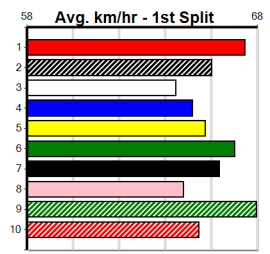

WARRAGUL ST. LEGER FINAL

Distance: 460m, Race Type: Group Listed, Total Prizemoney: $22,000
1st: $15,000, 2nd: $4,000, 3rd: $2,000, 4th: $1,000

ZEUS THUNDERBOLT (1) has recorded some stunning wins here of late and he is drawn to lead throughout again. CHEAP RED WINE (2) was far from disgraced in his heat and he can follow the red through early. DOCHERTY (6) has the pace to cross.

Watchdog Tips: 1 2 6 3 Bet: Trifecta 1/2,3,6/2,3,6,8 ($10 - 111.11%)

Race card for ZEUS THUNDERBOLT [3]. Includes dog details, owner, winning distances, weights, and a list of past races with results.

Race card for CHEAP RED WINE [5]. Includes dog details, owner, winning distances, weights, and a list of past races with results.

Race card for FILL YOUR BOOTS [5]. Includes dog details, owner, winning distances, weights, and a list of past races with results.

Race card for RAVEN PETER [5]. Includes dog details, owner, winning distances, weights, and a list of past races with results.

Race card for NO RESTRICTIONS [5]. Includes dog details, owner, winning distances, weights, and a list of past races with results.