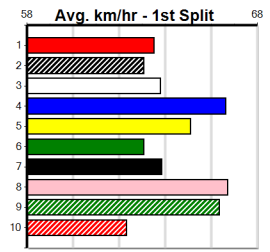

PHOTO MAN AT STUD

Distance: 400m, Race Type: Mixed 4/5, Total Prizemoney: $3,360
1st: $2,250, 2nd: $690, 3rd: $345, 4th: $75

FUNNY OLD FELLOW (8) owns a slashing 22.38 PB here and he has a great record from this draw.
EL CRIMP ADORE (1) returned to form at Sale last time and he is drawn to get all the breaks again.
MALO MAGIC (3) is more than capable.

Watchdog Tips: **8** **1** **3** **4** **Bet:** **Win 8**

1

EL CRIMP ADORE [4] **Broke the clock at Sale, well drawn, danger** **$3.60**
WF Dog May-21 Sire: FERNANDO BALE Dam: CRIMSON VIXEN Trainer: Dawn Johnston (Toongabbie)

Owner(s): G Ponton
Winning Distances: < 300m (0) 300 - 399m (0) 400 - 499m (7) 500 - 599m (1) 600 - 699m (0) > 700m (0)
Winning Weights: 31.5(1) 31.9(1) 32.0(2) 32.3(1) 32.7(2) 33.3(1)

Box	1st	2nd	3rd	4th	5th	6th	7th	8th
1		1	3					
2		1	3		5			
3	2	1	2		1	1		
4	1	1	3		3	2	1	1
5	2	1	3				2	1
6	1			1	1			
7	2	3	2	1				
8		3	6	1	1	1	3	

Prize Best Starts Trk/Dts APM: $32358.57, 22.61(3)-13/6/23, 70-8-11-20, 5-2-2-0, 6438

2

BLACK PINK [4] **Well beaten in her past two, needs it easier** **$14.00**
BK Bitch Feb-21 Sire: FERNANDO BALE Dam: NAUGHTY CAZZA Trainer: Thomas Currie (Drouin)

Owner(s): HUNTER RACING (SYN), A Hunter, B Hunter, C Hunter
Winning Distances: < 300m (0) 300 - 399m (1) 400 - 499m (2) 500 - 599m (2) 600 - 699m (0) > 700m (0)
Winning Weights: 25.9(1) 26.0(1) 26.1(1) 26.2(1) 26.3(1)

Box	1st	2nd	3rd	4th	5th	6th	7th	8th
1								
2		1				1		
3	1			2				
4	1	1	1		1	1	1	1
5	1							2
6					1	1		
7	1			1				
8	1	1	1	1	1			

Prize Best Starts Trk/Dts APM: $14910.00, 22.97(7)-30/7/24, 23-5-3-2, 3-1-0-0, 2895

3

MALO MAGIC (NSW)[5] **Prefer out wide but has good muster, threat** **$7.50**
RF Dog Jan-20 Sire: FERNANDO BALE Dam: DYNA FANCY Trainer: John Martinovic (Koo Wee Rup) ENG WGL 2024-09-24

Owner(s): BACHELOR CLUB (SYN), P Martinovic, J Martinovic, J Martinovic
Winning Distances: < 300m (0) 300 - 399m (19) 400 - 499m (13) 500 - 599m (0) 600 - 699m (0) > 700m (0)
Winning Weights: 28.7(1) 28.9(1) 29.0(1) 29.2(2) 29.3(3) 29.4(2) 29.5(3) 29.6(8) 29.7(2) 29.8(4) 29.9(3) 30.3(1) 31.5(1)

Box	1st	2nd	3rd	4th	5th	6th	7th	8th
1	2	3	1	5	3			
2	7	4	1	1	1	1	1	1
3	7	4	6	3	1	1	4	1
4	3	3	1		3	2	3	
5	5	2	2	1	1		1	1
6	2	1	3	3	5	1		2
7	4	1	5	1	1	1	2	2
8	1	5	2	5	1			

Prize Best Starts Trk/Dts APM: $11842.50, 22.46(2)-12/1/24, 132-31-23-20, 21-3-5-4, 13330

4

PANAMA STORM [4] **Handy effort here last time, must keep safe** **$9.00**
RF Dog Sep-21 Sire: SUPERIOR PANAMA Dam: WILL IT RAIN Trainer: Brett Mackie (Tooradin)

Owner(s): A Lie
Winning Distances: < 300m (0) 300 - 399m (1) 400 - 499m (4) 500 - 599m (0) 600 - 699m (0) > 700m (0)
Winning Weights: 30.5(1) 30.8(1) 30.9(1) 31.1(2)

Box	1st	2nd	3rd	4th	5th	6th	7th	8th
1	2	3	1	1				
2	1		2	1				1
3	1	2	1	1	1			1
4			1			2		
5			1	1	1	1	1	
6						1		1
7	1			1	1	1	1	1
8			1			3	1	

Prize Best Starts Trk/Dts APM: $13090.00, 22.63(1)-21/3/24, 37-5-5-6, 19-4-4-2, 3749

5

PERSUASION [5] ***** SCRATCHED ***** **$99.00**
RF Bitch Mar-21 Sire: HOOKED ON SCOTCH Dam: SPARKY GIRL Trainer: Geoffrey Howell (Pearcedale)

Owner(s): TWENTY YEARS (SYN), G Howell, M Carlstrom, G Beattie, B Melbourne
Winning Distances: < 300m (0) 300 - 399m (3) 400 - 499m (6) 500 - 599m (0) 600 - 699m (0) > 700m (0)
Winning Weights: 26.9(1) 27.4(1) 27.5(2) 27.6(1) 27.7(1) 28.0(2) 28.1(1)

Box	1st	2nd	3rd	4th	5th	6th	7th	8th
1			1	1	2			
2	2	1			1	1		
3	1			1	4	1	1	
4	1	1	2	2	1		1	
5		1						2
6	2	3	2		1	1	1	1
7	1	1	3		1	1	1	1
8	2		2	2	1	1	1	1

Prize Best Starts Trk/Dts APM: $21035.00, 22.71(7)-16/8/24, 53-9-7-8, 18-3-3-4, 6576