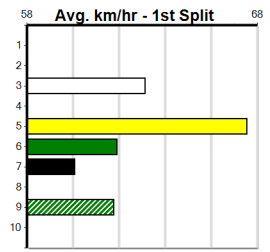

SPORTSBET NOBODY DOES IT EASIER

Distance: 460m, Race Type: Maiden, Total Prizemoney: $2,535
1st: $1,680, 2nd: $520, 3rd: $260, 4th: $75

PAW DAHLIA (8) is a member of a powerful kennel and her dam was a classy speedster. SMOKEY BOURBSKI (1) is another royally bred type and he should be primed to fire fresh. PAW ALLEY (2) must be respected

Watchdog Tips: **8** **1** **2** **3** **Bet:** Box Quinella 1,2,8 ($10 for 333.33%)

Form Box	Wgt	Dist	Track	Date	Time	BON	Margin	1st/2nd (Time)	PIR	Checked	Comment	WR	Split 1	S/P	Grade

1

SMOKEY BOURBSKI (NSW)[Dam has produced some classy types, danger **$4.00**

BEBD Dog Feb-23 Sire: FERAL FRANKY Dam: SUNSET BOURBSKI
Owner(s): Lyne Davidson (SYN), J Lyne, R Davidson
Winning Distances: < 300m (0) 300 - 399m (0) 400 - 499m (0) 500 - 599m (0) 600 - 699m (0) > 700m (0)
Winning Weights:

Bx	1st	2nd	3rd	4th	5th	6th	7th	8th
1								
2								
3								
4								
5								
6								
7								
8								

Last 3 wins NOT included above

Prize Best								$0
Starts								FSH
Trk/Dts								0-0-0-0
APM								0

Trainer: Thomas Dailly (Anakie)

2

PAW ALLEY (NSW)[M] Dam was a classy speedster, watch betting **$4.60**

WDKBD Bitch Jan-23 Sire: FERNANDO BALE Dam: ZELZER ALLEN
Owner(s): B Wheeler
Winning Distances: < 300m (0) 300 - 399m (0) 400 - 499m (0) 500 - 599m (0) 600 - 699m (0) > 700m (0)
Winning Weights:

Bx	1st	2nd	3rd	4th	5th	6th	7th	8th
1								
2								
3								
4								
5								
6								
7								
8								

Last 3 wins NOT included above

Prize Best								$0
Starts								FSH
Trk/Dts								0-0-0-0
APM								0

Trainer: Thomas Dailly (Anakie)

3

KIWI ICE CUBE [M] Better for the run on debut, keep safe **$7.00**

BK Bitch Jan-23 Sire: FERNANDO BALE Dam: LALA KIWI
Owner(s): DAILLY GREYHOUND FARMS (SYN), G Dailly, T Dailly
Winning Distances: < 300m (0) 300 - 399m (0) 400 - 499m (0) 500 - 599m (0) 600 - 699m (0) > 700m (0)
Winning Weights:

Bx	1st	2nd	3rd	4th	5th	6th	7th	8th
1								
2								
3								
4								
5								
6								
7								
8						1		

Last 3 wins NOT included above

Prize Best								$0
Starts								FSH
Trk/Dts								1-0-0-0
APM								0-0-0-0
APM								0

Trainer: Thomas Dailly (Anakie)

4

PAW CRAFTER (NSW)[M] Litter mate to the two, watch betting moves **$8.00**

WBEF Dog Jan-23 Sire: FERNANDO BALE Dam: ZELZER ALLEN
Owner(s): B Wheeler
Winning Distances: < 300m (0) 300 - 399m (0) 400 - 499m (0) 500 - 599m (0) 600 - 699m (0) > 700m (0)
Winning Weights:

Bx	1st	2nd	3rd	4th	5th	6th	7th	8th
1								
2								
3								
4								
5								
6								
7								
8								

Last 3 wins NOT included above

Prize Best								$0
Starts								FSH
Trk/Dts								0-0-0-0
APM								0

Trainer: Thomas Dailly (Anakie)

5

BENGAL BEAST [M] Yet to impress, draw is a worry, next time **$21.00**

RBD Dog Dec-22 Sire: BEAST UNLEASHED Dam: INVICTUS SYBIL
Owner(s): SKY ROCKET (SYN), G Edwards, K Browney
Winning Distances: < 300m (0) 300 - 399m (0) 400 - 499m (0) 500 - 599m (0) 600 - 699m (0) > 700m (0)
Winning Weights:

Bx	1st	2nd	3rd	4th	5th	6th	7th	8th
1								
2								
3					1			
4					1			
5								
6								
7								
8								

Last 3 wins NOT included above

Prize Best								$0.00
Starts								FSH
Trk/Dts								2-0-0-0
APM								0-0-0-0
APM								0

Trainer: Gordon Edwards (Cranbourne We