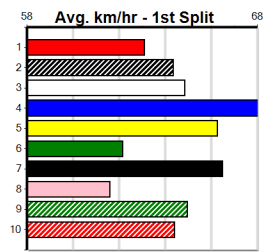

Warragul
10
9:52PM
(VIC time)

SPORTSBET BS RESPONSIBLY

Distance: 400m, Race Type: Mixed 6/7, Total Prizemoney: $2,925
1st: $1,950, 2nd: $600, 3rd: $300, 4th: $75

FLYING HELLCAT (2) was a dominant 22.83 winner here last time and he will be even better for the run. HIGHWAY HOOLIGAN (1) has been impressive to date and he is drawn to get every chance. MINA MAX (4) has pace to burn

Watchdog Tips: 2 1 4 6 **Bet:** Win 2

1

Form Box	Wgt	Dist	Track	Date	Time	BON	Margin	1st/2nd (Time)	PIR	Checked	Comment	WR	Split 1	S/P	Grade
HIGHWAY HOOLIGAN (NSW) [Impressive type, has the good draw, danger] $4.60															
RF	Dog	Feb-23			Sire: HARD STYLE RICO		Dam: ZIPPING CIA		Trainer: Cooper Hayes (Mill Park)						
Owner(s): C Hayes															
Winning Distances: < 300m (0) 300 - 399m (1) 400 - 499m (0) 500 - 599m (0) 600 - 699m (0) > 700m (0)															
Winning Weights: 31.4(1)															
1st (5)	31.4	390	BAL	R2	21-Aug-24	22.55	22.10	2.50L SILVERTREE FOX (22.72)	M/22				8.59	$7.00	M
2nd (4)	31.4	390	BAL	R5	28-Aug-24	22.39	22.24	2.25L PAW TABITHA (22.25)	S/22				8.53	$4.50	7
2nd (8)	31.7	400	GEL	R9	31-Aug-24	22.68	22.30	2.00L BRILEY RIOT (22.54)	M/22		V14		8.61	$2.00	X67
Last 3 wins NOT included above															

Bx	1st	2nd	3rd	4th	5th	6th	7th	8th
1								
2								
3								
4		1						
5	1							
6								
7								
8		1						

Prize Best	$2880.00
Starts	FSH
Trk/Dts	3-1-2-0
APM	0-0-0-0
	2880

2

Form Box	Wgt	Dist	Track	Date	Time	BON	Margin	1st/2nd (Time)	PIR	Checked	Comment	WR	Split 1	S/P	Grade
FLYING HELLCAT [6] Dominant here last time, can lead, yes $2.80															
BK	Dog	Oct-22			Sire: MY REDEEMER		Dam: FLYING UNICORN		Trainer: Kim Erenshaw (Junction Village)						
Owner(s): T Erenshaw															
Winning Distances: < 300m (0) 300 - 399m (0) 400 - 499m (2) 500 - 599m (0) 600 - 699m (0) > 700m (0)															
Winning Weights: 31.9(1) 32.2(1)															
1st (4)	31.9	450	BAL	R3	22-May-24	25.63	25.22	0.50L NACHO PROBLEM (25.66)	M/111				6.66	$2.40	MH
5th (7)	32.2	450	BAL	R2	31-May-24	26.03	24.81	6.00L WHITE OWL (25.63)	S/854				6.93	$3.30	MF
1st (4)	32.2	400	WGL	R3	13-Sep-24	22.83	22.67	4.25L AXEL'S RADAR (23.12)	M/11		SW		8.29	$1.70	X67
Last 3 wins NOT included above															

Bx	1st	2nd	3rd	4th	5th	6th	7th	8th
1								
2								
3								
4	2							
5								
6								
7					1			
8								

Prize Best	$3630.00
Starts	22.83(4)-13/9/24
Trk/Dts	3-2-0-0
APM	1-1-0-0
	2958