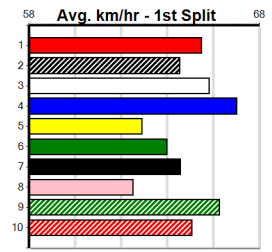

MC GRAFIX & SIGNS

Distance: 460m, Race Type: Mixed 4/5, Total Prizemoney: $3,360
1st: $2,250, 2nd: $690, 3rd: $345, 4th: $75

HI THERE FRANK (1) can run the hands off the clock and he is drawn to make every post a winner.
TANGELA BALE (2) is a gifted chaser when right and she should follow the red through early on.
MYSTERY TERMS (4) is a promising speedster.

Watchdog Tips: 1 2 4 8 **Bet:** Trifecta 1/2,4,8/2,3,4,8 ($10 - 111.11%)

1

HI THERE FRANK [5] **$2.80**

Bold front runner, drawn to lead, take catching

BD Dog Feb-22 Sire: LIGHTNING FRANK Dam: NAYLA SWIFT
Owner(s): AGSS Cranbourne (SYN), G Farrugia, A Fennell
Winning Distances: < 300m (0) 300 - 399m (1) 400 - 499m (6) 500 - 599m (5) 600 - 699m (0) > 700m (0)

Winning Weights: 32.4(1) 32.6(2) 32.7(2) 32.9(2) 33.0(2) 33.1(3)

Post	Dog	Wgt	Dist	Track	Date	Time	BOB	Margin	1st/2nd (Time)	PIR	Checked	Comment	WR	Split 1	S/P	Grade
2nd (3)	33.1	525	MEA	R5	13-Jul-24	30.25	29.89	3.5L	MEPUNGA TULLY (30.02)	Q/2222	.	SW	.	5.09	$9.10	SH
4th (7)	33.5	525	MEA	R8	03-Aug-24	30.40	29.82	8.50L	MACKENNA (29.82)	M/5454	.	.	.	5.17	$16.80	X34
6th (6)	33.0	500	BEN	R7	09-Aug-24	28.68	28.04	9.00L	CHEAP RED WINE (28.09)	S/7766	.	.	.	6.94	$4.80	5H
3rd (2)	33.0	500	BEN	R8	16-Aug-24	28.15	28.00	2.25L	GRAND TOURER (28.00)	M/2111	.	.	.	6.52	$4.60	X45
1st (3)	33.0	450	WBL	R7	22-Aug-24	25.38	24.98	1.75L	LEKTRA TRIGGER (25.50)	M/1111	.	.	.	6.65	$2.00	5H
2nd (7)	33.2	450	WBL	R8	29-Aug-24	25.28	25.19	1.5L	CHEAP RED WINE (25.19)	M/543	.	.	.	6.77	$5.70	5F
6th (4)	33.6	460	GEL	R7	06-Sep-24	26.06	25.59	4.75L	HOUSE OF TURBO (25.74)	S/557	.	.	.	6.79	$12.10	SH
4th (6)	33.3	460	WGL	R6	13-Sep-24	26.06	25.54	6.00L	BAGMAN (25.66)	M/655	.	.	.	6.70	$4.60	5H

Last 3 wins NOT included above

1st (4)	32.6	525	MEA	R7	20-Apr-24	29.87	29.87	0.05L	ORLI BALE (29.87)	Q/1111	.	.	.	5.03	$5.10	5
1st (6)	32.6	515	SAN	R1	25-Apr-24	29.58	29.24	2.50L	TULLY LUNA (29.74)	M/1111	.	SW	.	5.07	$4.70	5H
1st (2)	33.1	395	TRA	R5	14-Jun-24	21.88	21.79	5.50L	DAINTREE DAMAGE (22.23)	Q/111	.	SW	.	3.71	$2.70	SH

Box History

Bx	1st	2nd	3rd	4th	5th	6th	7th	8th
1	5	1	1	1				
2	2	1	2		1	1		
3	2	1	1		2			
4	1	2			1	1	1	
5								
6	1			2		1		1
7	1	2	1				1	
8		1	2	1	2			

Prize Best $59646.88
Starts 26.06(6)-13/9/24
Trk/Dts 43-12-8-6
APM 1-0-0-0
19595