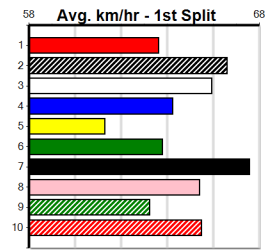

SIMON BENSON MEMORIAL FINAL

Distance: 460m, Race Type: Grade 5 Final, Total Prizemoney: $7,325
1st: $5,000, 2nd: $1,500, 3rd: $750, 4th: $75

FLAMING WHEELS (7) missed the kick last week and a clean getaway can see her go one better tonight. BAGMAN (3) lit up the clock here last week and he has class on his side, while BORACAY STORM (8) will get a nice cart across early on

Watchdog Tips: 7 3 8 1 Bet: Win 7

SON OF CINDY [5] Relies on luck but has a big engine, respect $10.00
RF Dog Feb-21 Sire: BARCIA BALE Dam: SMOKIN' CINDY
Trainer: Colin Dalton (Coldstream)
Winning Distances: < 300m (0) 300 - 399m (5) 400 - 499m (2) 500 - 599m (3) 600 - 699m (0) > 700m (0)
Winning Weights: 35.0(1) 35.3(1) 35.4(1) 35.5(1) 35.6(1) 35.7(1) 35.8(2) 35.9(1) 36.3(1)
3rd (7) 35.9 660 BEN R9 28-Jun-24 38.54 38.02 7.00L SMOLDERING DECAY (38.08) M/6333 . . . 4.57 $7.00 X45H
7th (6) 35.8 660 BEN R8 05-Jul-24 38.76 38.05 11.00 ENGELKE ROAD (38.05) S/8558 . . . 4.35 $10.60 X45F
1st (6) 35.8 515 SAN R11 11-Jul-24 29.79 29.54 0.50L BRONNELLY STRIKER (29.81) S/6533 . . . SW 5.35 $13.50 5
1st (4) 35.9 595 SAN R9 18-Jul-24 34.57 34.40 0.25L MAXIMUM LYN (34.59) S/4432 . . . 9.60 $4.80 5
6th (8) 36.3 525 MEA R5 27-Jul-24 30.88 30.09 5.00L MEPUNGA OLLIE (30.55) S/8886 . . . 5.47 $12.00 5
1st (3) 36.3 510 SLE R6 01-Sep-24 28.97 28.97 0.10L KISAUNI (28.98) M/532 . . . V7 9.55 $9.00 5H
4th (8) 35.9 510 SLE R6 08-Sep-24 28.95 28.65 2.75L KISAUNI (28.76) S/654 . . . SW 9.34 $3.00 5F
3rd (4) 35.9 460 WGL R7 13-Sep-24 25.91 25.54 1.75L CALIMO (25.80) S/633 . . . 6.60 $6.10 5H
Last 3 wins NOT included above
1st (6) 35.3 350 HVL R8 26-Jan-24 19.05 19.05 4.50L CASHED OUT (19.36) M/4 . . . 6.60 $3.20 T3-5
1st (6) 35.4 350 HVL R10 18-Feb-24 19.29 19.18 2.50L PERSUASION (19.46) M/5 . . . SW 6.68 $1.40 5
1st (5) 35.0 395 TRA R3 23-Feb-24 22.09 22.04 0.75L SHORT AND STUMPY (22.13) S/732 . . . 3.94 $8.30 5H

BLUEBELLE COLOUR [5] Racing well but this is harder, prefer others $18.00
BE Bitch Nov-21 Sire: WHISKEY RIOT Dam: COOLER COLOUR
Trainer: James Reynolds (Pearcedale)
Winning Distances: < 300m (0) 300 - 399m (1) 400 - 499m (4) 500 - 599m (0) 600 - 699m (0) > 700m (0)
Winning Weights: 26.2(2) 26.3(2) 26.6(1)
4th (4) 26.2 515 SAP R6 24-Jun-24 30.08 29.46 7.50L YOGEN BALE (29.55) Q/1134 . . . 5.09 $24.30 5H
2nd (2) 25.9 435 SLE R10 30-Jun-24 24.88 24.46 1.25L ROBBIE LEE ROSE (24.80) M/222 . . . SW 5.32 $3.70 5
5th (6) 25.6 460 WGL R7 26-Jul-24 26.47 25.84 3.5L DON'T TELL SHELL (26.22) M/133 . . . 6.52 $11.80 5
2nd (5) 26.1 460 WGL R5 02-Aug-24 25.95 25.82 2.00L BEBOP JAZZ (25.82) Q/112 . . . 6.48 $7.50 RW
2nd (7) 26.5 460 WGL R6 09-Aug-24 25.89 25.58 1.25L DARNUM DESIRE (25.80) Q/222 . . . 6.47 $2.20 5
1st (1) 26.6 400 WGL R11 30-Aug-24 22.71 22.57 0.50L BEST OF COLOUR (22.73) M/11 . . . 8.36 $2.20 5
1st (7) 26.3 435 SLE R9 08-Sep-24 24.60 24.13 2.50L LAKEVIEW LASS (24.77) M/311 . . . 5.28 $3.30 5
2nd (6) 26.4 460 WGL R5 13-Sep-24 26.01 25.54 1.00L BORACAY STORM (25.96) Q/122 . . . 6.41 $5.40 5H
Last 3 wins NOT included above
1st (4) 26.2 435 SLE R2 22-Oct-23 25.21 24.56 0.10L SODA SHARKO (25.21) M/322 . . . 5.42 $6.80 M
1st (4) 26.3 300 HVL R3 29-Oct-23 16.72 16.54 1.75L HARD PRESS (16.84) M/4 . . . SW 3.93 $23.10 X67
1st (1) 26.2 460 WGL R9 07-May-24 26.10 26.07 2.00L POT OF GOLD (26.23) M/111 . . . 6.54 $3.50 6G