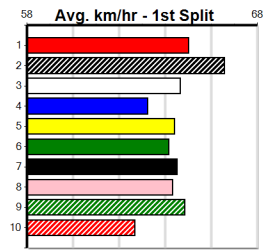

Distance: 400m, Race Type: Grade 5, Total Prizemoney: $2,925
1st: $1,950, 2nd: $600, 3rd: $300, 4th: $75

URIEL BALE (8) is one of the most gifted chasers in work and he should make light work of this line-up. DARNUM DESIRE (2) is a powerful type and she can work her way through the field mid race. ROYAL MINT (1) has solid claims

Watchdog Tips: 8 2 1 6 Bet: Trifecta 8/1,2,6/1,2,6 ($10 - 166.67%)

Race card for ROYAL MINT [5]. Includes details on sire (BERNARDO), dam (SUNSET BELIEVER), winning distances, weights, and a box history table. Prize money is $7.50.

Race card for DARNUM DESIRE [5]. Includes details on sire (BERNARDO), dam (DARNUM DASHER), winning distances, weights, and a box history table. Prize money is $8.00.

Race card for MISTY AMY [5]. Includes details on sire (ZIPPING GARTH), dam (ZIPPING RUBY), winning distances, weights, and a box history table. Prize money is $18.00.

Race card for RUTHLESS SECRET [5] - SCRATCHED. Includes details on sire (AUSSIE SECRET), dam (DYNA SARAH), winning distances, weights, and a box history table. Prize money is $99.00.

Race card for RUMOUR NOT FACT [5] Biks. Includes details on sire (HOOKED ON SCOTCH), dam (SPARKY GIRL), winning distances, weights, and a box history table. Prize money is $21.00.

1

2

3

4

5