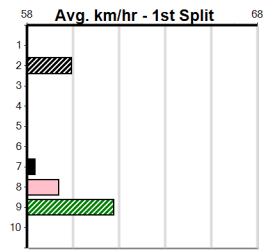

SENNACHIE AT STUD

Distance: 460m, Race Type: Maiden, Total Prizemoney: $2,535
1st: $1,680, 2nd: $520, 3rd: $260, 4th: $75

PAW WHISPER (1) is a member of a strong kennel and her dam was a classy speedster. PAW YANELLE (3) is a litter and kennel mate to the red, so keep an eye out for the betting moves, while PAW TRINA (4) is another really well bred type.

Watchdog Tips: **1** **3** **4** **5** **Bet:** Box Quinella 1,3,4 ($10 for 333.33%)

Form Box	Wgt	Dist	Track	Date	Time	BON	Margin	1st/2nd (Time)	PIR	Checked	Comment	WR	Split 1	S/P	Grade	
1	PAW WHISPER (NSW)[M] Dam was a classy speedster, watch betting $3.40															
	WDKBD Bitch Jan-23 Sire: FERNANDO BALE Dam: ZELZER ALLEN Trainer: Thomas Dailly (Anakie)															
	Owner(s): B Wheeler															
	Winning Distances: < 300m (0) 300 - 399m (0) 400 - 499m (0) 500 - 599m (0) 600 - 699m (0) > 700m (0)															
	Winning Weights:															
	Last 3 wins NOT included above															
	Box History															
	<table border="1"> <thead> <tr><th>Bx</th><th>1st</th><th>2nd</th><th>3rd</th><th>4th</th><th>5th</th><th>6th</th><th>7th</th><th>8th</th></tr> </thead> <tbody> <tr><td>1</td><td></td><td></td><td></td><td></td><td></td><td></td><td></td><td></td></tr> <tr><td>2</td><td></td><td></td><td></td><td></td><td></td><td></td><td></td><td></td></tr> <tr><td>3</td><td></td><td></td><td></td><td></td><td></td><td></td><td></td><td></td></tr> <tr><td>4</td><td></td><td></td><td></td><td></td><td></td><td></td><td></td><td></td></tr> <tr><td>5</td><td></td><td></td><td></td><td></td><td></td><td></td><td></td><td></td></tr> <tr><td>6</td><td></td><td></td><td></td><td></td><td></td><td></td><td></td><td></td></tr> <tr><td>7</td><td></td><td></td><td></td><td></td><td></td><td></td><td></td><td></td></tr> <tr><td>8</td><td></td><td></td><td></td><td></td><td></td><td></td><td></td><td></td></tr> </tbody> </table>															
	Prize Best Starts Trk/Dts APM $0 FSH 0-0-0-0 0-0-0-0 0															
	2	LUMBY [M] Placed in only two of seven, needs to improve $12.00														
BD Bitch Dec-21 Sire: FERNANDO BALE Dam: ACCUSED Trainer: Shona Crawford (Pearcedale)																
Owner(s): R Thompson																
Winning Distances: < 300m (0) 300 - 399m (0) 400 - 499m (0) 500 - 599m (0) 600 - 699m (0) > 700m (0)																
Winning Weights:																
Last 3 wins NOT included above																
Box History																
<table border="1"> <thead> <tr><th>Bx</th><th>1st</th><th>2nd</th><th>3rd</th><th>4th</th><th>5th</th><th>6th</th><th>7th</th><th>8th</th></tr> </thead> <tbody> <tr><td>1</td><td></td><td></td><td></td><td></td><td></td><td></td><td></td><td></td></tr> <tr><td>2</td><td></td><td>1</td><td></td><td></td><td></td><td></td><td></td><td></td></tr> <tr><td>3</td><td></td><td>1</td><td></td><td></td><td></td><td></td><td>1</td><td></td></tr> <tr><td>4</td><td></td><td></td><td></td><td></td><td></td><td>1</td><td></td><td></td></tr> <tr><td>5</td><td></td><td></td><td></td><td></td><td>1</td><td></td><td></td><td></td></tr> <tr><td>6</td><td></td><td></td><td>1</td><td></td><td></td><td></td><td></td><td></td></tr> <tr><td>7</td><td></td><td></td><td></td><td></td><td></td><td>1</td><td></td><td></td></tr> <tr><td>8</td><td></td><td></td><td></td><td></td><td></td><td></td><td></td><td></td></tr> </tbody> </table>																
Prize Best Starts Trk/Dts APM $595.00 FSTD 7-0-0-2 0-0-0-0 431																
3		PAW YANELLE (NSW)[M] Litter and kennel mate to the red, watch betting $4.60														
	WDKBD Bitch Jan-23 Sire: FERNANDO BALE Dam: ZELZER ALLEN Trainer: Thomas Dailly (Anakie)															
	Owner(s): B Wheeler															
	Winning Distances: < 300m (0) 300 - 399m (0) 400 - 499m (0) 500 - 599m (0) 600 - 699m (0) > 700m (0)															
	Winning Weights:															
	Last 3 wins NOT included above															
	Box History															
	<table border="1"> <thead> <tr><th>Bx</th><th>1st</th><th>2nd</th><th>3rd</th><th>4th</th><th>5th</th><th>6th</th><th>7th</th><th>8th</th></tr> </thead> <tbody> <tr><td>1</td><td></td><td></td><td></td><td></td><td></td><td></td><td></td><td></td></tr> <tr><td>2</td><td></td><td></td><td></td><td></td><td></td><td></td><td></td><td></td></tr> <tr><td>3</td><td></td><td></td><td></td><td></td><td></td><td></td><td></td><td></td></tr> <tr><td>4</td><td></td><td></td><td></td><td></td><td></td><td></td><td></td><td></td></tr> <tr><td>5</td><td></td><td></td><td></td><td></td><td></td><td></td><td></td><td></td></tr> <tr><td>6</td><td></td><td></td><td></td><td></td><td></td><td></td><td></td><td></td></tr> <tr><td>7</td><td></td><td></td><td></td><td></td><td></td><td></td><td></td><td></td></tr> <tr><td>8</td><td></td><td></td><td></td><td></td><td></td><td></td><td></td><td></td></tr> </tbody> </table>															
	Prize Best Starts Trk/Dts APM $0 FSH 0-0-0-0 0-0-0-0 0															
	4	PAW TRINA (NSW)[M] Dam produced the talented Raja Bale $6.00														
WBEF Bitch Dec-22 Sire: FERNANDO BALE Dam: DYNA CHILL Trainer: Thomas Dailly (Anakie)