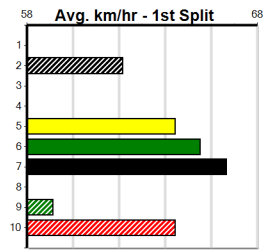

G'DAY CHEF CATERERS

Distance: 400m, Race Type: Maiden, Total Prizemoney: $2,535
1st: $1,680, 2nd: $520, 3rd: $260, 4th: $75

BLESSED RAIN (7) has turned in some nice performances to date and she can light them up soon after box rise. JACKS ELATION (5) was placed behind a good one on debut and he should be in the firing line throughout. HOW HIGH JIVE (6) has claims

Watchdog Tips: **7** **5** **6** **3** **Bet:** **Win 7**

Form Box	Wgt	Dist	Track	Date	Time	BON	Margin	1st/2nd (Time)	PIR	Checked	Comment	W/R	Split 1	S/P	Grade

1

ULTIMATE LEXI [M] **$10.00**
Dam line has produced some classy types
BK Bitch Dec-22 Sire: ASTON RUPEE Dam: ALBIES CRUISER
Owner(s): F Andrighetto Trainer: Frank Andrighetto (Lance Creek)
Winning Distances: < 300m (0) 300 - 399m (0) 400 - 499m (0) 500 - 599m (0) 600 - 699m (0) > 700m (0)
Winning Weights:

Bx	1st	2nd	3rd	4th	5th	6th	7th	8th
1								
2								
3								
4								
5								
6								
7								
8								

Last 3 wins NOT included above

Prize Best	$0
Starts	0-0-0-0
Trk/Dts	0-0-0-0
APM	0

2

PARUMBA CHA CHA [M] **$16.00**
*** SCRATCHED ***
BD Bitch Sep-22 Sire: ASTON RUPEE Dam: DANCING CASSIE
Owner(s): PARUMBA (SYN), E Lieshout, M Lieshout Trainer: Debra Cumes (Drouin West)
Winning Distances: < 300m (0) 300 - 399m (0) 400 - 499m (0) 500 - 599m (0) 600 - 699m (0) > 700m (0)
Winning Weights:

Bx	1st	2nd	3rd	4th	5th	6th	7th	8th
1								
2								
3								
4								
5								
6								
7								
8								

Last 3 wins NOT included above

Prize Best	$210.00
Starts	23.46(7)-5/9/24
Trk/Dts	4-0-0-1
APM	2-0-0-1

3

MANDOLIN STORM [M] **$7.50**
Well bred, in capable hands, watch betting
BK Bitch Feb-23 Sire: ASTON FASTNET Dam: PRETTY MUCH
Owner(s): K Iles Trainer: Kelvin Iles (Longwarry)
Winning Distances: < 300m (0) 300 - 399m (0) 400 - 499m (0) 500 - 599m (0) 600 - 699m (0) > 700m (0)
Winning Weights:

Bx	1st	2nd	3rd	4th	5th	6th	7th	8th
1								
2								
3								
4								
5								
6								
7								
8								

Last 3 wins NOT included above

Prize Best	$0
Starts	0-0-0-0
Trk/Dts	0-0-0-0
APM	0

4

MARJORIE MAUDE [M] **$6.00**
Dam has produced some capable types
F Bitch Oct-22 Sire: ASTON RUPEE Dam: BESSIE'S DAISY
Owner(s): S Stockdale Trainer: Billy Stockdale (Fulham)
Winning Distances: < 300m (0) 300 - 399m (0) 400 - 499m (0) 500 - 599m (0) 600 - 699m (0) > 700m (0)
Winning Weights:

Bx	1st	2nd	3rd	4th	5th	6th	7th	8th
1								
2								
3								
4								
5								
6								
7								
8								

Last 3 wins NOT included above

Prize Best	$0
Starts	0-0-0-0
Trk/Dts	0-0-0-0
APM	0

5

JACK'S ELATION [M] **$4.20**
Far from disgraced on debut, danger if steps
BK Dog Mar-23 Sire: MY REDEEMER Dam: CAPTAIN JACKIE
Owner(s): waste of money (SYN), L Smith, T Wemyss, A Harnden, G Tyne Trainer: Rosalie Kerr (Caldermeade)
Winning Distances: < 300m (0) 300 - 399m (0) 400 - 499m (0) 500 - 599m (0) 600 - 699m (0) > 700m (0)
Winning Weights:

Bx	1st	2nd	3rd	4th	5th	6th	7th	8th
1								
2								
3								
4								
5								
6								
7								
8								

Last 3 wins NOT included above

Prize Best	$520.00
Starts	23.31(1)-17/9/24
Trk/Dts	1-0-1-0
APM	1-0-1-0