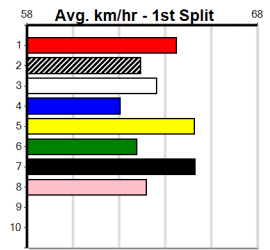

SHIMA SHINE AT STUD

Distance: 460m, Race Type: Mixed 6/7, Total Prizemoney: $2,925
1st: $1,950, 2nd: $600, 3rd: $300, 4th: $75

BOOKER MAN (7) continues to improve with each run and he should be able to break up the field through the bend. CAPRICORN ONE (3) has a good record here to date and he will be prominent throughout. WORLD WAR (3) has the talent.

Watchdog Tips: **7** **3** **2** **4** **Bet:** **Win 7**

1

SMOKIN' PADDY [6] **Racing well, good record here, can run a drum** **$4.20**
BK Dog Feb-22 Sire: BERNARDO Dam: SILVER SALUTE Trainer: Graeme Campbell (Drouin South)
Owner(s): D Rhodes
Winning Distances: < 300m (0) 300 - 399m (0) 400 - 499m (2) 500 - 599m (0) 600 - 699m (0) > 700m (0)
Winning Weights: 36.3(1) 36.8(1)

2nd	3rd	4th	5th	6th	7th	8th						
2nd (6)	36.5	435	SLE	R9	19-Jun-24	24.71	24.41	0.25L RYDER'S MAGIC (24.69)	M/313	5.27	$3.10	6G
2nd (4)	36.6	460	WGL	R4	25-Jun-24	26.06	25.61	2.75L DUNDEE DIXIE (25.87)	M/222	6.56	$3.10	X67
5th (6)	36.3	435	SLE	R3	03-Jul-24	25.14	24.41	8.50L HENRY BALE (24.56)	M/456	5.35	$2.30	6G
2nd (4)	36.2	460	WGL	R5	09-Jul-24	26.48	25.98	3.25L TOUGH TAZ (26.27)	S/422	6.83	$2.20	RW
4th (3)	36.6	300	HVL	R3	25-Aug-24	16.95	16.50	3.75L LETHAL TRIX (16.69)	S/6	4.08	$3.00	X67
2nd (1)	36.9	350	HVL	R10	04-Sep-24	19.22	19.17	1.00L STIFLER (19.17)	M/2	6.48	$7.80	X67
3rd (6)	37.3	350	HVL	R5	08-Sep-24	19.47	18.95	1.75L LIGHTNING AL (19.36)	M/4	6.61	$3.40	RWH
6th (3)	37.1	350	HVL	R1	15-Sep-24	19.89	19.34	7.00L PAPA EASY (19.40)	S/7	6.65	$7.50	X67

Last 3 wins NOT included above

1st	2nd	3rd	4th	5th	6th	7th	8th					
1st (6)	36.3	400	WGL	R2	23-Apr-24	22.80	22.71	1.75L BON STAR (22.92)	M/11	8.53	$2.30	M
1st (3)	36.8	460	WGL	R3	07-May-24	26.12	26.07	0.75L SORRY I'M LATE (26.16)	M/111	6.63	$2.10	7

Box History

Bx	1st	2nd	3rd	4th	5th	6th	7th	8th
1		2						
2				1				
3	1			1		1		
4		3						
5								
6	1	1	1		1			
7		1	1					
8		1	1					

Prize Best Starts Trk/Dts APM: $9325.00, 26.01(1)-30/4/24, 17-2-8-3, 6-1-4-1, 4723

2

WORLD WAR [7] **No luck of late, has the talent, can threaten** **$3.60**
BK Dog Apr-22 Sire: GET IT GIZMO Dam: WONDERFUL WORLD Trainer: Kayla Cottrell (Pearcedale)
Owner(s): N De la roche
Winning Distances: < 300m (0) 300 - 399m (1) 400 - 499m (0) 500 - 599m (0) 600 - 699m (0) > 700m (0)
Winning Weights: 29.1(1)

1st	2nd	3rd	4th	5th	6th	7th	8th					
1st (6)	29.1	390	SHP	R2	12-Aug-24	22.12	22.05	11.00 NO IRON TEAM (22.87)	M/21	8.70	$1.60	M
7th (4)	29.0	460	WGL	R4	27-Aug-24	26.94	26.16	6.50L XOEL BALE (26.48)	M/878	6.85	$3.10	X67H
2nd (1)	29.0	460	GEL	R7	31-Aug-24	25.91	25.63	4.00L PIEBALD (25.63)	M/222	6.69	$2.50	X67
2nd (8)	29.1	460	WGL	R3	06-Sep-24	26.49	26.04	4.25L RATTLE AND BANG (26.21)	M/333	6.64	$1.70	X67
5th (1)	29.0	450	BAL	R5	11-Sep-24	26.29	25.18	11.00 PAW WINCEY (25.54)	M/555	6.76	$1.90	RW

Last 3 wins NOT included above

Box History

Bx	1st	2nd	3rd	4th	5th	6th	7th	8th
1		1			1			
2								
3								
4							1	
5								
6	1							
7								
8		1						

Prize Best Starts Trk/Dts APM: $2880.00, 26.49(8)-6/9/24, 5-1-2-0, 2-0-1-0, 2544