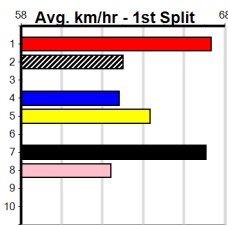

Warragul

MC GRAFIX & SIGNS

Distance: 460m, Race Type: Mixed 4/5, Total Prizemoney: $3,360
1st: $2,250, 2nd: $690, 3rd: $345, 4th: $75

10

10:05PM
(VIC time)

Watchdog Tips:

0 0 0 0

Bet:

Form	Box	Weight	Dist	Track	Date	Time	BON	Margin	1st/2nd (Time)	PIR	Checked	Comment	W/R	Split 1	S/P	Grade

1 PEACOCK [5]

BK D Jan-20 MY REDEEMER SUMMER NIGHTS

Trainer: David Plumridge (Scoresby)

2nd (3)	34.3	400	WGL	R12	16-Aug-24	22.69	22.44	0.25	LGREMLIN (22.68)	M/11	.	.	.	8.32	$4.90	5	
F (4)	34.0	400	WGL	R3	27-Aug-24	0.00	22.90	.	PANAMA PARADE (23.22)	.	.	V0	.	.	$2.60	5	
1st (1)	33.8	460	GEL	R5	31-Aug-24	25.82	25.63	4.00	LMISS JAZZ (26.09)	M/111	.	.	SW	.	6.67	$1.90	5
6th (4)	33.6	460	WGL	R6	06-Sep-24	26.38	26.04	2.75	LMIGHTY HERCULES (26.19)	M/775	.	.	.	.	6.65	$5.20	X45

Owner(s): EBEYER PLUM (SYN), D Plumridge, M Ebeyer, T Sando, R Stock, A Stock

Winning Boxes

1	2	3	4	5	6	7	8
5	2	3	3	3	3	2	1
Prize	$115,004.29						
Best	25.78						
Starts	106-22-15-15						
Trk/Dst	17-3-4-3						
APM	$8556						

2 MIGHTY HERCULES [4]

RF D Feb-21 BERNARDO MIGHTY MATILDA

Trainer: John Brown (Nyora)

3rd (4)	39.1	460	WGL	R6	30-Jul-24	26.43	25.99	6.00	LZORBAS BALE (26.02)	M/564	.	.	.	6.77	$8.60	5
2nd (2)	39.5	460	WGL	R7	16-Aug-24	25.93	25.63	1.00	MARCO ROSE (25.88)	M/322	.	.	.	6.62	$12.50	5
3rd (8)	39.6	435	SLE	R5	21-Aug-24	24.98	24.64	3.5	LBTTER BANJO (24.75)	S/533	.	.	.	5.42	$14.00	5
1st (3)	40.4	460	WGL	R6	06-Sep-24	26.19	26.04	0.25	LNO RESTRICTIONS (26.21)	M/112	.	.	.	6.58	$26.20	X45

Owner(s): J Brown

Winning Boxes

1	2	3	4	5	6	7	8
2	2	1	2	1	1		
Prize	$19,605.00						
Best	25.93						
Starts	64-8-10-8						
Trk/Dst	22-3-5-4						
APM	$6275						

3 *** VACANT BOX ***

Trainer:
Owner(s):

Winning Boxes

1	2	3	4	5	6	7	8
2	2	1	2	1	1		
Prize	$10,680.00						
Best	26.09						
Starts	47-4-6-9						
Trk/Dst	10-2-1-1						
APM	$4806						

4 BRINDLE CHIC [5]

BD B Jan-22 TOMMY SHELBY FLORAL LACE

Trainer: John Musselwhite (Lindenow)

6th (4)	30.3	435	SLE	R3	18-Aug-24	25.16	24.18	14.00	FLYING GENERAL (24.18)	M/555	.	.	.	5.46	$36.80	RWH
4th (2)	30.3	460	WGL	R8	22-Aug-24	26.28	25.96	4.75	LAUDACIOUS PADDY (25.96)	M/765	.	.	.	6.73	$2.90	X45
6th (8)	29.6	460	WGL	R6	27-Aug-24	27.04	26.16	8.00	LSHIV ROY (26.50)	S/767	.	.	.	6.79	$11.60	5
7th (7)	29.6	510	SLE	R8	04-Sep-24	29.44	28.81	9.00	LAKEVIEW BENNY (28.81)	S/656	.	.	.	9.45	$21.50	T3-5

Owner(s): G Miltos

Winning Boxes

1	2	3	4	5	6	7	8
2	1		2		1		
Prize	$10,680.00						
Best	26.09						
Starts	47-4-6-9						
Trk/Dst	10-2-1-1						
APM	$4806						

5 BIG TIMBER [4]

BK D Aug-21 ORSON ALLEN ZIPPING POPPY

Trainer: Christian Wilk (Tanjil South)

5th (7)	31.5	435	SLE	R5	18-Aug-24	24.85	24.18	7.00	LWINKING WILLIE (24.36)	M/755	.	.	.	5.51	$24.20	X45
7th (3)	31.5	435	SLE	R11	21-Aug-24	25.36	24.64	8.50	LDR. DYLAN (24.78)	M/787	.	.	.	5.42	$6.90	5
3rd (8)	32.2	435	SLE	R11	01-Sep-24	24.84	24.45	1.75	SMOOTH COLLINDA (24.73)	M/545	.	.	.	5.41	$2.80	5
2nd (3)	32.2	450	SHP	R6	05-Sep-24	25.68	25.41	0.25	LRED SHIRAZ (25.67)	Q/112	.	.	.	6.62	$2.60	T3-5

Owner(s): Eye Candy (SYN), C Wilk, K Gorman

Winning Boxes

1	2	3	4	5	6	7	8
2	4	1	3			1	2
Prize	$33,930.00						
Best	26.31						
Starts	73-13-14-7						
Trk/Dst	1-1-0-0						
APM	$8849						

6 *** VACANT BOX ***

Trainer:
Owner(s):

Winning Boxes

1	2	3	4	5	6	7	8
2	4	1	3			1	2
Prize	$131,595.00						
Best	25.76						
Starts	57-12-13-8						
Trk/Dst	1-0-1-0						
APM	$32771