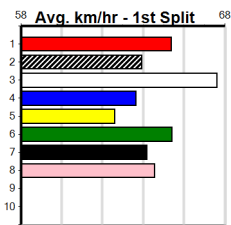

Warragul

PHOTO MAN AT STUD (2-4 WINS)

Distance: 400m, Race Type: Restricted Win, Total Prizemoney: $2,925

1st: $1,950, 2nd: $600, 3rd: $300, 4th: $75

11

10:22PM

(VIC time)

Watchdog Tips:

0 0 0 0

Bet:

Form Box Weight Dist Track Date Time BON Margin 1st/2nd (Time) PIR Checked Comment W/R Split 1 S/P Grade

1 FROG MARCH [5]
BD D Mar-22 ASTON DEE BEE FUGACIOUS
Trainer: Susan Dalton (Coldstream)
2nd (7) 35.4 350 HVL R3 28-Jul-24 19.55 19.29 2.50LUXFORD (19.38) M/2 . . . 6.59 $2.70 X67
5th (4) 35.0 350 HVL R3 11-Aug-24 19.81 19.01 4.25LSUN IN CUBA (19.52) M/8 . . . 6.92 $1.60 X67H
2nd (5) 35.0 350 HVL R4 18-Aug-24 19.66 19.07 1.25LSUN IN CUBA (19.58) M/1 . . . 6.58 $3.30 X67F
1st (2) 34.9 435 SLE R9 01-Sep-24 24.45 24.45 5.00LCHECK IT OUT (24.79) M/111 . SW . 5.28 $2.10 X67
Owner(s): J Guy

Winning Boxes

1	2	3	4	5	6	7	8
1	1						1
Prize				$8,505.00			
Best				23.04			
Starts				11-3-4-1			
Trk/Dst				2-0-1-1			
APM				$5805			

2 WEARING LEVIS [6]
BE D Mar-22 TOMMY SHELBY IN BLUE JEANS
Trainer: Peter Craig (Langwarrin)
3rd (7) 34.3 460 WGL R2 28-May-24 26.39 25.54 3.00LPLAY THE MINUTES (26.20) M/211 . . . 6.63 $5.50 X67
6th (6) 33.8 400 WGL R9 13-Aug-24 23.48 22.43 9.50LURANA PANDA (22.82) M/46 . . SW . 8.52 $5.60 6G
5th (7) 33.4 400 WGL R3 29-Aug-24 23.46 23.00 5.50LASTON MAPLE (23.08) M/35 . . . 8.41 $2.80 T3-6
2nd (4) 33.9 400 WGL R9 06-Sep-24 23.16 22.54 2.25LHIGH FINANCE (23.02) M/22 . . . 8.62 $3.60 6G
Owner(s): AMSTEL (SYN), P Craig, L Jennings, N Tracy

Winning Boxes

1	2	3	4	5	6	7	8
					1		1
Prize				$4,295.00			
Best				22.82			
Starts				11-2-3-1			
Trk/Dst				6-1-1-0			
APM				$2123			

3 MY NAME'S EDEN [6]
RF D Dec-22 HARD STYLE RICO STRADA
Trainer: Steve Kaltsis (Shady Creek)
1st (4) 31.6 400 WGL R1 20-Aug-24 22.78 22.29 2.75LMY NAME'S EVELYN (22.96) M/11 . . SW . 8.36 $15.80 M
3rd (6) 32.0 300 HVL R3 25-Aug-24 16.85 16.50 2.50LLETHAL TRIX (16.69) S/5 . . . 4.08 $5.20 X67
1st (8) 31.7 300 HVL R11 08-Sep-24 16.57 16.31 3.75LSAXON KELTON (16.83) M/2 . . . 4.01 $2.40 X67
Owner(s): X Cheng

Winning Boxes

1	2	3	4	5	6	7	8
			1				1
Prize				$3,930.00			
Best				22.78			
Starts				3-2-0-1			
Trk/Dst				1-1-0-0			
APM				$3930			

4 FERNLEIGH [5]
BK B Jan-22 SUPERIOR PANAMA SUPERIOR FAITH
Trainer: Joyce Condon (Devon Meadows)
1st (7) 28.8 460 WGL R11 15-Jun-24 26.20 26.08 1.25LSMOOTH RANGER (26.27) S/433 . . SW . 6.74 $2.90 5
2nd (2) 28.7 460 WGL R7 25-Jun-24 26.11 25.61 0.25LCALIMO (26.10) S/443 . . . 6.79 $10.30 5
7th (1) 28.8 460 WGL R7 09-Jul-24 26.81 25.98 6.50LAFTER THE SIREN (26.36) Q/276 . . . 6.63 $18.40 5
8th (1) 28.8 300 HVL R12 18-Aug-24 17.27 16.84 4.50LGLORIOUS GLORY (16.97) S/8 . . . 4.09 $12.40 5
Owner(s): J Wynd

Winning Boxes

1	2	3	4	5	6	7	8
				1	2	1	
Prize				$5,950.00			
Best				23.27			
Starts				16-4-2-1			
Trk/Dst				1-0-0-0			
APM				$2714