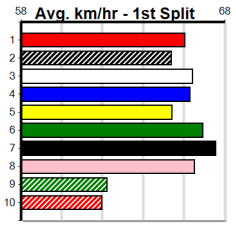

WARRAGUL ST. LEGER HT1

Distance: 460m, Race Type: S/E Heat, Total Prizemoney: $3,360
1st: $2,250, 2nd: $690, 3rd: $345, 4th: $75

Watchdog Tips: 0 0 0 0 Bet:

Main table containing race details for 10 races (1-10). Each race entry includes horse name, trainer, owner, race results, and winning boxes. Races include DOCHERTY [4], VISTA YTTRIUM [6], MINH TEDDY [4], DEROGATIVE [5], RAVEN PETER [5], FLYING GENERAL [5], ZEUS THUNDERBOLT [4], ZIPPING MOFFAT (NSW)[5], DO SOMETHING [M] Res., and SHORT STRAW TREV [7] Res.