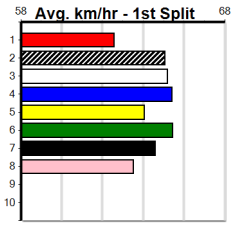

Warragul

SPORTSBET GO THE BLUE DOG

Distance: 400m, Race Type: Grade 5, Total Prizemoney: $2,925
1st: $1,950, 2nd: $600, 3rd: $300, 4th: $75

12

10:45PM
(VIC time)

Watchdog Tips: **0 0 0 0** Bet: **0**