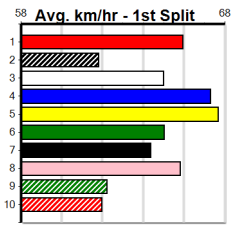

WARRAGUL ST. LEGER HT2

Distance: 460m, Race Type: S/E Heat, Total Prizemoney: $3,360
1st: $2,250, 2nd: $690, 3rd: $345, 4th: $75

9

9:44PM

(VIC time)

Watchdog Tips: 0 0 0 0 **Bet:** .