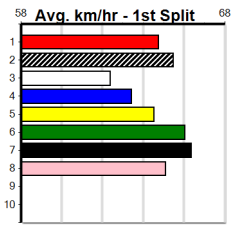

SPORTSBET NOBODY DOES IT EASIER

Distance: 400m, Race Type: Mixed 4/5, Total Prizemoney: \$3,360
1st: \$2,250, 2nd: \$690, 3rd: \$345, 4th: \$75

4

8:02PM

(VIC time)

Watchdog Tips:

0 0 0 0

Bet: