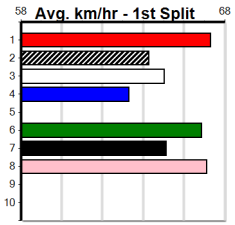

SIMON BENSON MEMORIAL HT1

Distance: 460m, Race Type: Grade 5 Heat, Total Prizemoney: \$2,925
1st: \$1,950, 2nd: \$600, 3rd: \$300, 4th: \$75

5

8:26PM

(VIC time)

Watchdog Tips:

0 0 0 0

Bet: