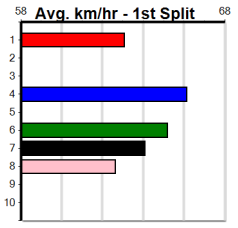

Warragul

G'DAY CHEF CATERERS

Distance: 400m, Race Type: Maiden, Total Prizemoney: $2,535
1st: $1,680, 2nd: $520, 3rd: $260, 4th: $75

2

7:21PM
(VIC time)

Watchdog Tips: **0** **0** **0** **0** Bet: _____

Form Box Weight Dist Track Date Time BON Margin 1st/2nd (Time) PIR Checked Comment W/R Split 1 S/P Grade

1 BLACK TYCOON [M]
BK D Feb-23 ASTON FASTNET PRETTY MUCH
Trainer: Kelvin Iles (Longwarry)
8th (5) 34.0 400 GEL R2 06-Sep-24 23.82 22.68 14.00PAW KATTIA (22.86) M/47 . . . . 8.81 $20.20 M

Owner(s): K Iles

Winning Boxes							
1	2	3	4	5	6	7	8
Prize							
Best							
Starts							
Trk/Dst							
APM							

2 RIVIA LUFFY [M]
RF D Jul-22 ALLEN DEED RIVIA BALE
Trainer: Thomas Dailly (Anakie)
8th (7) 29.4 300 HVL R1 09-Aug-24 17.32 16.90 4.25LOWDY'S BEAST (17.03) M/3 . . . . 4.11 $8.70 T3-M
4th (1) 34.3 460 GEL R2 26-Apr-24 26.57 25.57 12.00DISHEVELED (25.76) M/575 . . . . 7.04 $17.10 M

Owner(s): DAILLY GREYHOUND FARMS (SYN), G Dailly, T Dailly

Winning Boxes							
1	2	3	4	5	6	7	8
Prize							
Best							
Starts							
Trk/Dst							
APM							

3 OLEG'S RUN [M]
BK B Mar-22 ZIPPING GARTH COSMIC TILLY
Trainer: Dean Bailey (Boorool)
Owner(s): D Bailey

Winning Boxes							
1	2	3	4	5	6	7	8
Prize							
Best							
Starts							
Trk/Dst							
APM							

4 MS DAISY MIKADO [M]
BK B Jun-22 SIDESHOW MARJEN LADY MIKADO
Trainer: Maria Barber (Hoddles Creek)
5th (2) 29.4 300 HVL R1 09-Aug-24 17.32 16.90 4.25LOWDY'S BEAST (17.03) M/3 . . . . 4.11 $8.70 T3-M
2nd (5) 29.3 350 HVL R9 19-Aug-24 19.86 19.15 1.5LMINA WINGS (19.77) M/3 . . . . 6.69 $5.30 T3-M
3rd (3) 29.1 350 HVL R2 26-Aug-24 20.16 19.33 6.50LCANYA IGNITE (19.72) M/5 . . . . 6.80 $7.20 T3-M
6th (4) 29.3 350 HVL R2 30-Aug-24 20.23 19.45 9.50LALL IN OLLIE (19.60) M/6 . . . . 6.88 $9.10 T3-M

Owner(s): J AND J (SYN), M Barber, P Jones

Winning Boxes							
1	2	3	4	5	6	7	8
Prize							
Best							
Starts							
Trk/Dst							
APM							

5 BARKLY STREET [M]
WBK D Jan-23 HOUDINI BOY RING A DRAGON
Trainer: Bethany Garrick (Devon Meadows)
Owner(s): B Symons

Winning Boxes							
1	2	3	4	5	6	7	8
Prize							
Best							
Starts							
Trk/Dst							
APM							

6 JOE THE GOOSE [M]
F D Mar-22 ASTON DEE BEE FUGACIOUS
Trainer: Leonie Dalton (Coldstream)
2nd (4) 31.8 350 HVL R2 12-Aug-24 19.83 19.47 0.75LWESTERN FEEL (19.78) M/2 . . . . 6.67 $1.50 M
3rd (8) 32.2 400 WGL R1 20-Aug-24 23.07 22.29 4.25LMY NAME'S EDEN (22.78) M/22 . . . . 8.50 $4.80 M
2nd (6) 32.9 435 SLE R2 01-Sep-24 25.42 24.45 2.00LTOTAL GARTH (25.30) M/322 . . . . 5.39 $6.20 M
4th (8) 32.8 300 HVL R9 04-Sep-24 16.88 16.39 7.50LSHORT STRAW TREV (16.39) M/5 . . . . 3.99 $29.00 MH

Owner(s): J Guy

Winning Boxes							
1	2	3	4	5	6	7	8
Prize							
Best							
Starts							
Trk/Dst							
APM							

7 KING LITTERBUG [M]
BK D Feb-23 BEAST UNLEASHED SUMMER LOVIN'
Trainer: David Plumridge (Scoresby)
4th (7) 31.6 400 GEL R1 23-Aug-24 23.70 22.56 11.00LARKA SOLAR (22.96) M/56 . . . . 8.68 $36.40 M
2nd (4) 31.9 400 GEL R2 30-Aug-24 22.92 22.46 1.5LWHITNEY GIRL (22.83) M/21 . . . . 8.63 $9.10 M
5th (8) 31.6 400 WGL R1 06-Sep-24 24.05 22.54 15.00LSTORM BREWING (23.00) M/45 . . . . 8.77 $4.60 M

Owner(s): D Plumridge

Winning Boxes							
1	2	3	4	5	6	7	8
Prize							
Best							
Starts							
Trk/Dst							
APM							

8 WAIKIKI PEARL [M]
BK B Feb-23 BERNARDO JUNIPER PEARL
Trainer: Brett Mackie (Tooradin)
6th (6) 26.7 400 WGL R2 03-Sep-24 23.82 22.38 12.00LENZOLA (23.03) S/78 . . . . 8.73 $40.70 M

Owner(s): A Lie

Winning Boxes							
1	2	3	4	5	6	7	8
Prize							
Best							
Starts							
Trk/Dst							
APM