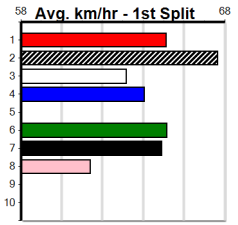

SIMON BENSON MEMORIAL HT3

Distance: 460m, Race Type: Grade 5 Heat, Total Prizemoney: $2,925
1st: $1,950, 2nd: $600, 3rd: $300, 4th: $75

7

9:07PM
(VIC time)

Watchdog Tips: **0 0 0 0** Bet: **.**

Form	Box	Weight	Dist	Track	Date	Time	BON	Margin	1st/2nd (Time)	PIR	Checked	Comment	W/R	Split 1	S/P	Grade

1 LYNDL SAID NO [5]
BK D May-21 **HARD STYLE RICO** **DYNA QUOTA**
Trainer: Paul Jones (Hoddles Creek)
3rd (5) 31.8 660 BEN R6 16-Aug-24 38.33 38.20 2.00LGALACTIC SPARTAN (38.20) Q/1111 . . . . 4.22 $3.90 RW
5th (4) 31.6 595 SAP R8 26-Aug-24 34.67 33.98 10.00LHOT ASHES (33.98) M/5445 . . . . 9.45 $14.80 X45
3rd (2) 31.7 640 SLE R8 01-Sep-24 37.27 36.97 4.50LRAYA STAR (36.97) M/4333 . . . . 6.24 $6.20 5
6th (8) 32.2 650 SHP R5 09-Sep-24 38.21 37.49 11.00LJAMARRA (37.49) M/5556 . . . . 17.59 $9.80 RW
Owner(s): E Scott

Winning Boxes

1	2	3	4	5	6	7	8
1	1					1	1
Prize	$24,695.00						
Best	26.05						
Starts	53-4-8-10						
Trk/Dst	13-1-1-1						
APM	$7901						

2 FLAMING WHEELS [5]
WBK B Apr-22 **KC AND ALL** **SHE'S GOT WHEELS**
Trainer: Bradley Greenough (Pearcedale)
6th (7) 28.4 425 BEN R7 05-Jul-24 24.45 23.75 5.50LGREEN FLASH (24.09) M/565 . . . . 6.59 $3.30 GL
1st (3) 28.5 400 WGL R10 16-Jul-24 22.77 22.77 2.00LJEBEDIAH (22.91) M/11 . . . . V7 . . . . 8.39 $1.40 5
1st (4) 28.8 400 WGL R2 30-Jul-24 22.52 22.45 2.00LGENESIS BALE (22.64) Q/11 . . . . 8.28 $1.10 RWH
5th (4) 28.7 400 WGL R6 06-Aug-24 22.83 22.37 7.00LZEUS THUNDERBOLT (22.37) M/34 . . . . V0 . . . . 8.42 $2.90 RWF
Owner(s): G Sprod

Winning Boxes

1	2	3	4	5	6	7	8
1	1	1	1			1	
Prize	$24,620.00						
Best	FSTD						
Starts	8-5-1-0						
Trk/Dst	0-0-0-0						
APM	$14952						

3 MAHJONG BAILEY (SA)[5]
BK D Jun-20 **PANHANDLE SLIM** **MAHJONG WORLD**
Trainer: Joyce Condon (Devon Meadows)
2nd (2) 32.4 460 WGL R6 25-Jun-24 26.11 25.61 1.75LDEADLY CLASS (26.01) M/641 . . . . 6.72 $25.10 5
4th (1) 32.7 400 WGL R8 02-Jul-24 26.33 26.16 2.50LWINKING WILLIE (26.16) M/776 . . . . 6.78 $19.50 X45
3rd (4) 32.4 500 TRA R8 12-Jul-24 28.33 27.78 8.00LCRACKERJACK ARET (27.78) M/555 . . . . 9.62 $23.70 X45
5th (4) 32.3 460 WGL R8 16-Aug-24 26.16 25.63 8.00LINCONSPICUOUS (25.63) M/885 . . . . 6.73 $24.00 X45
Owner(s): S Chiu

Winning Boxes

1	2	3	4	5	6	7	8
2	3	2	2	1		1	
Prize	$63,830.00						
Best	26.11						
Starts	69-11-14-12						
Trk/Dst	10-1-1-3						
APM	$3851						

4 SON OF CINDY [5]
RF D Feb-21 **BARCIA BALE** **SMOKIN' CINDY**
Trainer: Colin Dalton (Coldstream)
1st (4) 35.9 595 SAN R9 18-Jul-24 34.57 34.40 0.25LMAXIMUM LYN (34.59) S/4432 . . . . 9.60 $4.80 5
6th (8) 36.3 525 MEA R5 27-Jul-24 30.88 30.09 5.00LMEPUNGA OLLIE (30.55) S/8886 . . . . 5.47 $12.00 5
1st (3) 36.3 510 SLE R6 01-Sep-24 28.97 28.97 0.10LKISAUNI (28.98) M/532 . . . . V7 . . . . 9.55 $9.00 5H
4th (8) 35.9 510 SLE R6 08-Sep-24 28.95 28.65 2.75LKISAUNI (28.76) S/654 . . . . SW 9.34 $3.00 5F
Owner(s): T Tufo

Winning Boxes

1	2	3	4	5	6	7	8
1		3	1	1	3	1	
Prize	$35,980.00						
Best	26.58						
Starts	42-10-7-7						
Trk/Dst	1-0-0-0						
APM	$16526						

5 *** VACANT BOX ***
Trainer:
Owner(s):

Winning Boxes

1	2	3	4	5	6	7	8