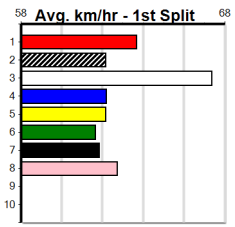

Warragul

3

7:38PM

(VIC time)

PAUA OF BUDDY AT STUD

Distance: 400m, Race Type: Mixed 6/7, Total Prizemoney: $2,925
1st: $1,950, 2nd: $600, 3rd: $300, 4th: $75

Watchdog Tips:

0 0 0 0

Bet:

Form	Box	Weight	Dist	Track	Date	Time	BON	Margin	1st/2nd (Time)	PIR	Checked	Comment	W/R	Split 1	S/P	Grade

1 HAMMER [6]																	Winning Boxes							
BE	D	Jul-22	EQUALIZER	PODIUM													1	2	3	4	5	6	7	8
Trainer: Kate Gorman (Tanjil South)																	Prize Best Starts Trk/Dst APM							
6th (4)	29.3	460	WGL R2	20-Aug-24	26.76	25.56	4.75	L	GETTIN' TIPSYP (26.44)	M/134	.	.	.	6.63	$16.00	MF	$3,705.00							
6th (7)	29.6	400	WGL R2	27-Aug-24	23.68	22.90	11.00	L	GRAB THE GOLD (22.93)	M/44	.	.	.	8.56	$3.20	M	23.68							
1st (7)	30.2	435	SLE R1	01-Sep-24	25.26	24.45	3.00	L	HENCHMEN (25.46)	M/211	.	.	.	5.44	$6.60	M	6-2-0-0							
1st (3)	30.3	390	SHP R9	05-Sep-24	22.32	22.17	0.50	L	BONE SHAKER (22.34)	M/11	.	.	SW	8.47	$7.20	T3-7	1-0-0-0							
Owner(s): SEE THE DREAM (SYN), S Buccilli, B Buccilli																	$3705							

2 INDESTRUCT [7] BIKS																	Winning Boxes							
BK	D	Feb-21	NITRO BURST	MUZA'S ANGEL													1	2	3	4	5	6	7	8
Trainer: Kerry Minne (Moe South)																	Prize Best Starts Trk/Dst APM							
5th (8)	33.8	400	WGL R9	16-Aug-24	23.34	22.44	9.50	L	RHYTHMIC ENERGY (22.69)	M/86	.	.	.	8.75	$45.20	X67	$4,245.00							
2nd (1)	34.2	400	WGL R9	22-Aug-24	23.01	22.55	4.50	L	HIGH FINANCE (22.70)	M/33	.	.	.	8.82	$4.70	7	22.97							
2nd (6)	34.3	400	WGL R3	30-Aug-24	22.97	22.57	0.75	L	EXTREME BEAST (22.93)	M/63	.	.	.	8.52	$50.40	7	30-1-5-4							
6th (1)	34.3	400	WGL R2	06-Sep-24	23.55	22.54	3.5	L	SON OF DUKE (23.31)	M/77	.	.	W	8.70	$13.20	7	8-0-3-0							
Owner(s): K Minne																	$2386							

3 STORM BREWING [7]																	Winning Boxes							
BK	B	Jul-22	ASTON RUPEE	WHAT A SURPRISE													1	2	3	4	5	6	7	8
Trainer: Graham Brown (Cardinia)																	Prize Best Starts Trk/Dst APM							
5th (2)	25.6	400	WGL R1	02-Aug-24	23.29	22.57	3.5	L	SHARNI'S SECRET (23.05)	M/24	.	.	.	8.41	$5.10	M	$1,940.00							
3rd (7)	26.0	400	WGL R1	30-Aug-24	22.77	22.57	2.25	L	LAGERN SUSIE (22.63)	M/33	.	.	.	8.31	$7.30	M	22.77							
1st (6)	26.1	400	WGL R1	06-Sep-24	23.00	22.54	6.00	L	REALITY ZERO (23.39)	M/11	.	.	.	8.42	$1.90	M	3-1-0-1							
Owner(s): C Brown																	3-1-0-1							
																	$1940							

4 FLYING HELLCAT [7]																	Winning Boxes							
BK	D	Oct-22	MY REDEEMER	FLYING UNICORN													1	2	3	4	5	6	7	8
Trainer: Kim Erenshaw (Junction Village)																	Prize Best Starts Trk/Dst APM							
1st (4)	31.9	450	BAL R3	22-May-24	25.63	25.22	0.50	L	NACHO PROBLEM (25.66)	M/111	.	.	.	6.66	$2.40	MH	$1,680.00							
5th (7)	32.2	450	BAL R2	31-May-24	26.03	24.81	6.00	L	WHITE OWL (25.63)	S/854	.	.	.	6.93	$3.30	MF	FSH							
Owner(s): T Erenshaw																	2-1-0-0							
																	$1008							

5 INWARD HARMONY [7]																	Winning Boxes							
WBK	B	Mar-21	DELIVER	URANA VEE EIGHT													1	2	3	4	5	6	7	8
Trainer: Colin Baker (Lara)																	Prize Best Starts Trk/Dst APM							
4th (4)	27.4	350	HVL R5	19-Jul-24	19.92	18.99	5.50	L	WILD VENUS (19.56)	S/6	.	.	.	6.87	$43.00	X67	$2,630.00							
6th (3)	27.8	400	WGL R9	25-Jul-24	23.79	23.01	7.00	L	GOT FLAIR (23.32)	S/86	.	.	.	8.97	$64.80	T3-7	23.79							
6th (2)	27.4	400	GEL R3	03-Sep-24	23.37	22.31	7.50	L	BIG BOY COOPER (22.86)	M/65	.	.	.	8.73	$50.00	7	33-1-1-5							
3rd (3)	27.0	390	WBL R3	09-Sep-24	23.22	22.33	7.00	L	MAYBE SPAGHETTI (22.73)	M/33	.	.	.	9.16	$48.00	7	1-0-0-0							
Owner(s): colmarskano (SYN), C Baker, M Abela, K Abela																	$921