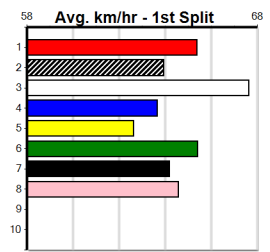

PHOTO MAN AT STUD (2-4 WINS)

Distance: 400m, Race Type: Restricted Win, Total Prizemoney: $2,925
1st: $1,950, 2nd: $600, 3rd: $300, 4th: $75

Watchdog Tips:

Bet:

Form Box	Wgt	Dist	Track	Date	Time	BON	Margin	1st/2nd (Time)	PIR	Checked	Comment	WR	Split 1	S/P	Grade

FROG MARCH [5]

BD Dog Mar-22 Sire: ASTON DEE BEE Dam: FUGACIOUS
Owner(s): J Guy
Trainer: Susan Dalton (Coldstream)
Winning Distances: < 300m (0) 300 - 399m (2) 400 - 499m (1) 500 - 599m (0) 600 - 699m (0) > 700m (0)
Winning Weights: 34.9(1) 35.1(1) 35.3(1)

1st (1)	35.1	350	HVL	R2	09-Jun-24	19.41	19.29	1.75L FLYING GENERAL (19.52)	M/1	.	.	.	6.49	$5.50	X67
2nd (2)	35.5	400	WGL	R3	02-Jul-24	23.04	22.51	0.05L SORRY I'M LATE (23.04)	M/11	.	.	.	8.40	$1.70	X67H
3rd (5)	35.2	400	WGL	R4	09-Jul-24	23.23	22.52	0.75L PERCIVAL (23.18)	M/43	.	.	.	8.62	$2.70	X67F
7th (8)	35.7	525	MEP	R10	17-Jul-24	31.32	29.78	17.00 VILMA BALE (30.19)	M/3457	.	.	.	5.19	$5.50	X67
2nd (7)	35.4	350	HVL	R3	28-Jul-24	19.55	19.29	2.50L LUXFORD (19.38)	M/2	.	.	.	6.59	$2.70	X67
5th (4)	35.0	350	HVL	R3	11-Aug-24	19.81	19.01	4.25L SUN IN CUBA (19.52)	M/8	.	.	.	6.92	$1.60	X67H
2nd (5)	35.0	350	HVL	R4	18-Aug-24	19.66	19.07	1.25L SUN IN CUBA (19.58)	M/1	.	.	.	6.58	$3.30	X67F
1st (2)	34.9	435	SLE	R9	01-Sep-24	24.45	24.45	5.00L CHECK IT OUT (24.79)	M/111	.	SW	.	5.28	$2.10	X67

Last 3 wins NOT included above

1st (8)	35.3	390	BAL	R1	24-Apr-24	22.44	22.02	8.00L LEONARDO ZEAL (22.98)	M/11	.	SW	.	8.45	$18.80	MH

Bx	1st	2nd	3rd	4th	5th	6th	7th	8th
1	1							
2	1	1						
3								
4								
5		1	1		1			1
6		1						
7		1						
8	1							1

Prize Best	$8505.00
Starts	23.04(2)-2/7/24
Trk/Dts	11-3-4-1
APM	2-0-1-1
	5805

WEARING LEVIS [6]

BE Dog Mar-22 Sire: TOMMY SHELBY Dam: IN BLUE JEANS
Owner(s): AMSTEL (SYN), P Craig, L Jennings, N Tracy
Trainer: Peter Craig (Langwarrin)
Winning Distances: < 300m (0) 300 - 399m (0) 400 - 499m (2) 500 - 599m (0) 600 - 699m (0) > 700m (0)
Winning Weights: 33.5(2)

2nd (1)	33.9	425	BEN	R3	31-Mar-24	23.95	23.46	2.50L MEPUNGA TULLY (23.79)	M/222	.	.	.	6.63	$5.40	S
1st (8)	33.5	400	WGL	R3	13-Apr-24	22.82	22.82	3.5L GARY ON STILTS (23.05)	M/21	.	.	.	8.44	$1.60	RW
8th (5)	33.5	450	BAL	R9	17-Apr-24	26.24	25.13	7.00L ZIPPING KENDRICK (25.77)	M/768	.	.	.	6.80	$19.30	X67
1st (6)	33.5	435	SLE	R10	24-Apr-24	24.72	24.60	1.25L OUR YOGI (24.81)	M/221	.	.	.	5.35	$2.60	X67
3rd (7)	34.3	460	WGL	R2	28-May-24	26.39	25.54	3.00L PLAY THE MINUTES (26.20)	M/211	.	.	.	6.63	$5.50	X67
6th (6)	33.8	400	WGL	R9	13-Aug-24	23.48	22.43	9.50L URANA PANDA (22.82)	M/46	.	SW	.	8.52	$5.60	6G
5th (7)	33.4	400	WGL	R3	29-Aug-24	23.46	23.00	5.50L ASTON MAPLE (23.08)	M/35	.	.	.	8.41	$2.80	T3-6
2nd (4)	33.9	400	WGL	R9	06-Sep-24	23.16	22.54	2.25L HIGH FINANCE (23.02)	M/22	.	.	.	8.62	$3.60	6G

Last 3 wins NOT included above

Bx	1st	2nd	3rd	4th	5th	6th	7th	8th
1		1						
2								
3				1		1		
4		1						
5								1
6	1					1		
7			1		1			
8	1	1						

Prize Best	$4295.00
Starts	22.82(8)-13/4/24
Trk/Dts	11-2-3-1
APM	6-1-1-0
	2123