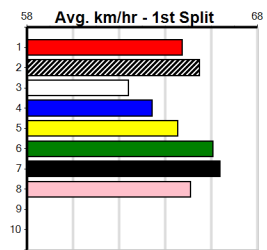

SPORTSBET NOBODY DOES IT EASIER

Distance: 400m, Race Type: Mixed 4/5, Total Prizemoney: $3,360
1st: $2,250, 2nd: $690, 3rd: $345, 4th: $75

Watchdog Tips: [ ] [ ] [ ] [ ] Bet: [ ]

Form Box Wgt Dist Track Date Time BON Margin 1st/2nd (Time) PIR Checked Comment WR Split 1 S/P Grade

PERSUASION [5] RF Bitch Mar-21 Sire: HOOKED ON SCOTCH Dam: SPARKY GIRL
Owner(s): TWENTY YEARS (SYN), G Howell, M Carlstrom, G Beattie, B Melbourne
Trainer: Geoffrey Howell (Pearcedale)
Box History table and Prize Best Starts table included.

FLETCHIE BOY [4] BK Dog Aug-20 Sire: AUSSIE INFRARED Dam: OKAWA IN BLACK
Owner(s): OKAWAPARK (SYN), C Tilley, K Markham
Trainer: Christopher Tilley (Sale)
Box History table and Prize Best Starts table included.

AYLA ROSE [5] BE Bitch Feb-22 Sire: SHIMA SHINE Dam: SHANTELE ROSE
Owner(s): S Chignell
Trainer: Jeffrey Chignell (Rosedale)
Box History table and Prize Best Starts table included.

BLACK PINK [4] BK Bitch Feb-21 Sire: FERNANDO BALE Dam: NAUGHTY CAZZA
Owner(s): HUNTER RACING (SYN), A Hunter, B Hunter, C Hunter
Trainer: Thomas Currie (Drouin)
Box History table and Prize Best Starts table included.

LUKA MAGIC [5] BK Dog May-22 Sire: AUSSIE INFRARED Dam: JOKARE
Owner(s): G Mitchell
Trainer: Geoffrey Mitchell (Spotswood)
Box History table and Prize Best Starts table included.

1

2

3

4

5