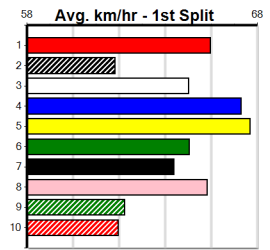

WARRAGUL ST. LEGER HT2

Distance: 460m, Race Type: S/E Heat, Total Prizemoney: $3,360
1st: $2,250, 2nd: $690, 3rd: $345, 4th: $75

Watchdog Tips:

Bet:

Table with columns: Form Box, Wgt, Dist, Track, Date, Time, BON, Margin, 1st/2nd (Time), PIR, Checked, Comment, WR, Split 1, S/P, Grade

CHEAP RED WINE [5]
WBK Dog Apr-22 Sire: FERNANDO BALE Dam: MY AMERICAN GIRL
Owner(s): SPARKLE AND FADE (SYN), J Paraskevas, A Paraskevas
Trainer: John Paraskevas (Pearcedale)
Winning Distances: < 300m (0) 300 - 399m (3) 400 - 499m (5) 500 - 599m (1) 600 - 699m (0) > 700m (0)
Winning Weights: 35.2(2) 35.4(2) 35.5(2) 35.6(1) 35.7(1) 35.8(1)
Box History table and Prize Best Starts table included.

RATTLE AND BANG [5]
F Dog May-22 Sire: FERAL FRANKY Dam: BELLA SHIMA
Owner(s): G Howell
Trainer: Geoffrey Howell (Pearcedale)
Winning Distances: < 300m (0) 300 - 399m (0) 400 - 499m (2) 500 - 599m (1) 600 - 699m (0) > 700m (0)
Winning Weights: 35.6(1) 35.8(1) 35.9(1)
Box History table and Prize Best Starts table included.

AFTER THE SIREN [3]
WBE Dog May-22 Sire: FERNANDO BALE Dam: ZIPPING TIFFANY
Owner(s): THE SIP (SYN), J Harradine, T Redmond, W Vassallo
Trainer: Karen Pitt (Pearcedale)
Winning Distances: < 300m (0) 300 - 399m (0) 400 - 499m (5) 500 - 599m (0) 600 - 699m (0) > 700m (0)
Winning Weights: 34.3(1) 34.8(1) 34.9(2) 35.0(1)
Box History table and Prize Best Starts table included.

HONEY ZEN [5]
BK Bitch Nov-22 Sire: BARCIA BALE Dam: INDY HONEY
Owner(s): DAILLY GREYHOUND FARMS (SYN), G Dailly, T Dailly
Trainer: Thomas Dailly (Anakie)
Winning Distances: < 300m (0) 300 - 399m (0) 400 - 499m (1) 500 - 599m (3) 600 - 699m (0) > 700m (0)
Winning Weights: 24.1(1) 24.5(1) 24.8(1) 25.2(1)
Box History table and Prize Best Starts table included.

FOR PETE'S SAKE [4]
BK Dog Apr-22 Sire: FERNANDO BALE Dam: MY AMERICAN GIRL
Owner(s): SPARKLE AND FADE (SYN), J Paraskevas, A Paraskevas
Trainer: Andrew Paraskevas (Pearcedale)
Winning Distances: < 300m (0) 300 - 399m (2) 400 - 499m (7) 500 - 599m (0) 600 - 699m (0) > 700m (0)
Winning Weights: 35.2(1) 35.3(4) 35.4(3) 35.5(1)
Box History table and Prize Best Starts table included.