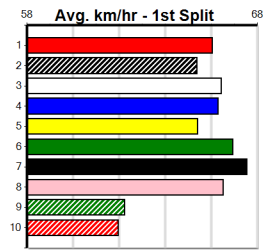

WARRAGUL ST. LEGER HT1

Distance: 460m, Race Type: S/E Heat, Total Prizemoney: $3,360
1st: $2,250, 2nd: $690, 3rd: $345, 4th: $75

Watchdog Tips:

Bet:

Table with columns: Form Box, Wgt, Dist, Track, Date, Time, BON, Margin, 1st/2nd (Time), PIR, Checked, Comment, WR, Split 1, S/P, Grade

DOCHERTY [4]
BK Dog Jun-22 Sire: TOMMY SHELBY Dam: GOLD VEIN
Owner(s): SHIRAZ RACING (SYN), S Holmes, L Holmes, D Holmes
Trainer: Daryl Holmes (Blind Bight)
Winning Distances: < 300m (0) 300 - 399m (1) 400 - 499m (7) 500 - 599m (1) 600 - 699m (0) > 700m (0)
Winning Weights: 30.0(1) 30.2(2) 30.3(1) 30.4(1) 30.5(1) 30.6(1) 30.7(1) 31.4(1)
Box History table and Prize Best Starts table included.

VISTA YTTRIUM [6]
BK Dog Oct-22 Sire: ASTON RUPEE Dam: GYPSY VISTA
Owner(s): G Dailly
Trainer: Thomas Dailly (Anakie)
Winning Distances: < 300m (0) 300 - 399m (0) 400 - 499m (0) 500 - 599m (2) 600 - 699m (0) > 700m (0)
Winning Weights: 35.5(1) 35.6(1)
Box History table and Prize Best Starts table included.

MINH TEDDY [4]
BKW Dog May-22 Sire: BERNARDO Dam: GLORIOUS
Owner(s): A Johnston
Trainer: Dawn Johnston (Toongabbie)
Winning Distances: < 300m (0) 300 - 399m (0) 400 - 499m (5) 500 - 599m (2) 600 - 699m (0) > 700m (0)
Winning Weights: 34.1(2) 34.3(1) 34.4(2) 34.5(2)
Box History table and Prize Best Starts table included.

DEROGATIVE [5]
BK Dog May-22 Sire: ASTON DEE BEE Dam: APPOINTED
Owner(s): A Tullio
Trainer: Geoffrey Mitchell (Spotswood)
Winning Distances: < 300m (0) 300 - 399m (1) 400 - 499m (5) 500 - 599m (2) 600 - 699m (0) > 700m (0)
Winning Weights: 33.7(2) 34.0(1) 34.1(1) 34.3(1) 34.5(1) 34.7(1) 35.2(1)
Box History table and Prize Best Starts table included.

RAVEN PETER [5]
BK Dog Oct-22 Sire: ASTON RUPEE Dam: MY BLACK RAVEN
Owner(s): DAILLY GREYHOUND FARMS (SYN), G Dailly, T Dailly
Trainer: Thomas Dailly (Anakie)
Winning Distances: < 300m (0) 300 - 399m (0) 400 - 499m (1) 500 - 599m (2) 600 - 699m (0) > 700m (0)
Winning Weights: 32.3(1) 32.6(1) 33.7(1)
Box History table and Prize Best Starts table included.