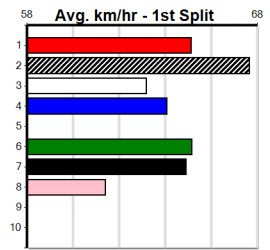

SIMON BENSON MEMORIAL HT3

Distance: 460m, Race Type: Grade 5 Heat, Total Prizemoney: $2,925
1st: $1,950, 2nd: $600, 3rd: $300, 4th: $75

Watchdog Tips: [ ] [ ] [ ] [ ] Bet: [ ]

Form Box Wgt Dist Track Date Time BON Margin 1st/2nd (Time) PIR Checked Comment W/R Split 1 S/P Grade

LYNDL SAID NO [5]
BK Dog May-21 Sire: HARD STYLE RICO Dam: DYNA QUOTA
Owner(s): E Scott
Trainer: Paul Jones (Hoddles Creek)
Winning Distances: < 300m (0) 300 - 399m (0) 400 - 499m (1) 500 - 599m (3) 600 - 699m (0) > 700m (0)
Winning Weights: 31.2(2) 31.7(1) 32.3(1)
Box History table and Prize Best Starts table included.

FLAMING WHEELS [5]
WBK Bitch Apr-22 Sire: KC AND ALL Dam: SHE'S GOT WHEELS
Owner(s): G Sproed
Trainer: Bradley Greenough (Pearcedale)
Winning Distances: < 300m (0) 300 - 399m (2) 400 - 499m (3) 500 - 599m (0) 600 - 699m (0) > 700m (0)
Winning Weights: 28.4(2) 28.5(1) 28.7(1) 28.8(1)
Box History table and Prize Best Starts table included.

MAHJONG BAILEY (SA)[5]
BK Dog Jun-20 Sire: PANHANDLE SLIM Dam: MAHJONG WORLD
Owner(s): S Chiu
Trainer: Joyce Condon (Devon Meadows)
Winning Distances: < 300m (0) 300 - 399m (0) 400 - 499m (1) 500 - 599m (10) 600 - 699m (0) > 700m (0)
Winning Weights: 31.6(1) 31.9(3) 32.0(1) 32.1(3) 32.4(1) 32.5(1) 32.7(1)
Box History table and Prize Best Starts table included.

SON OF CINDY [5]
RF Dog Feb-21 Sire: BARCIA BALE Dam: SMOKIN' CINDY
Owner(s): T Tufo
Trainer: Colin Dalton (Coldstream)
Winning Distances: < 300m (0) 300 - 399m (5) 400 - 499m (2) 500 - 599m (3) 600 - 699m (0) > 700m (0)
Winning Weights: 35.0(1) 35.3(1) 35.4(1) 35.5(1) 35.6(1) 35.7(1) 35.8(2) 35.9(1) 36.3(1)
Box History table and Prize Best Starts table included.

*** VACANT BOX ***
Sire: Dam:
Owner(s):
Trainer:
Winning Distances: < 300m (0) 300 - 399m (0) 400 - 499m (0) 500 - 599m (0) 600 - 699m (0) > 700m (0)
Winning Weights:
Box History table included.

1

2

3

4

5