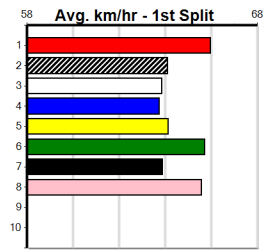

SIMON BENSON MEMORIAL HT2

Distance: 460m, Race Type: Grade 5 Heat, Total Prizemoney: $2,925
1st: $1,950, 2nd: $600, 3rd: $300, 4th: $75

Watchdog Tips: [ ] [ ] [ ] [ ] Bet: [ ]

Table with columns: Form Box, Wgt, Dist, Track, Date, Time, BON, Margin, 1st/2nd (Time), PIR, Checked, Comment, WR, Split 1, S/P, Grade

BAGMAN [5]
BK Dog Jan-22 Sire: SHIMA SHINE Dam: ABSOLUTE RUBY
Owner(s): Ruby Syndicate (SYN), R Matthews, A Scott, M Lowe, E Scott, N Brown, D Gleeson, G Johnson, V
Trainer: Dawn Johnston (Toongabbie)
Winning Distances: < 300m (0) 300 - 399m (3) 400 - 499m (3) 500 - 599m (5) 600 - 699m (0) > 700m (0)
Winning Weights: 30.9(1) 31.0(1) 31.3(1) 31.9(1) 32.3(1) 32.4(1) 33.3(1) 33.5(1) 33.7(1) 34.1(2)
Box History table and Prizemoney/Starts/Trk/Dts/APM summary.

VALENCIA JIM [5]
BE Dog Oct-21 Sire: FERNANDO BALE Dam: COURTING
Owner(s): J Gieschen
Trainer: Jennifer Gieschen (Valencia Cree)
Winning Distances: < 300m (0) 300 - 399m (0) 400 - 499m (8) 500 - 599m (0) 600 - 699m (0) > 700m (0)
Winning Weights: 30.1(1) 30.2(1) 30.4(1) 30.5(2) 30.7(1) 31.4(1) 31.8(1)
Box History table and Prizemoney/Starts/Trk/Dts/APM summary.

IT'S A RUNAWAY [5]
BK Dog Oct-21 Sire: HOUDINI BOY Dam: IT'S A WINK
Owner(s): J Delaroche
Trainer: John Delaroche (Cranbourne Nort)
Winning Distances: < 300m (0) 300 - 399m (2) 400 - 499m (1) 500 - 599m (1) 600 - 699m (0) > 700m (0)
Winning Weights: 34.0(1) 34.6(2) 34.7(1)
Box History table and Prizemoney/Starts/Trk/Dts/APM summary.

ELLIANA [5]
BK Bitch Jun-21 Sire: ASTON DEE BEE Dam: MADALIA MAGGIE
Owner(s): J Connor
Trainer: John Connor (Rosedale)
Winning Distances: < 300m (0) 300 - 399m (0) 400 - 499m (8) 500 - 599m (2) 600 - 699m (0) > 700m (0)
Winning Weights: 27.5(1) 27.8(1) 28.2(1) 28.3(1) 28.5(2) 28.6(1) 28.7(3)
Box History table and Prizemoney/Starts/Trk/Dts/APM summary.

PLAY THE VICTIM [5]
BK Dog May-21 Sire: HARD STYLE RICO Dam: DYNA QUOTA
Owner(s): TWO BRANDO'S (SYN), S Brandon, D Brandon, D Atkin
Trainer: Debra Brandon (Cranbourne East)
Winning Distances: < 300m (0) 300 - 399m (3) 400 - 499m (7) 500 - 599m (1) 600 - 699m (0) > 700m (0)
Winning Weights: 34.7(1) 34.9(2) 35.0(2) 35.1(1) 35.2(1) 35.3(1) 35.9(2) 36.2(1)
Box History table and Prizemoney/Starts/Trk/Dts/APM summary.

1

2

3

4

5