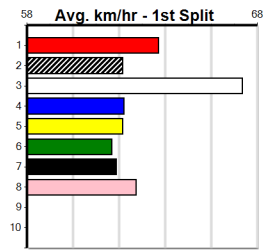

PAUA OF BUDDY AT STUD

Distance: 400m, Race Type: Mixed 6/7, Total Prizemoney: $2,925
1st: $1,950, 2nd: $600, 3rd: $300, 4th: $75

Watchdog Tips: [ ] [ ] [ ] [ ] [ ] Bet: [ ]

Table with columns: Form Box, Wgt, Dist, Track, Date, Time, BON, Margin, 1st/2nd (Time), PIR, Checked, Comment, W/R, Split 1, S/P, Grade

HAMMER [6]
BE Dog Jul-22 Sire: EQUALIZER Dam: PODIUM
Owner(s): SEE THE DREAM (SYN), S Buccilli, B Buccilli
Trainer: Kate Gorman (Tanjil South)
Winning Distances: < 300m (0) 300 - 399m (1) 400 - 499m (1) 500 - 599m (0) 600 - 699m (0) > 700m (0)
Winning Weights: 30.2(1) 30.3(1)
Race results table with columns: Pos, Wgt, Dist, Track, Date, Time, Margin, Sire, Dam, PIR, Checked, Comment, W/R, Split 1, S/P, Grade

Box History
Table with columns: Bx, 1st, 2nd, 3rd, 4th, 5th, 6th, 7th, 8th
Prize Best: $3705.00
Starts: 23.68(7)-27/8/24
Trk/Dts: 6-2-0-0
APM: 1-0-0-0, 3705

INDESTRUCT [7] Biks
BK Dog Feb-21 Sire: NITRO BURST Dam: MUZA'S ANGEL
Owner(s): K Minne
Trainer: Kerry Minne (Moe South)
Winning Distances: < 300m (0) 300 - 399m (1) 400 - 499m (0) 500 - 599m (0) 600 - 699m (0) > 700m (0)
Winning Weights: 32.8(1)
Race results table with columns: Pos, Wgt, Dist, Track, Date, Time, Margin, Sire, Dam, PIR, Checked, Comment, W/R, Split 1, S/P, Grade

Box History
Table with columns: Bx, 1st, 2nd, 3rd, 4th, 5th, 6th, 7th, 8th
Prize Best: $4245.00
Starts: 22.97(6)-30/8/24
Trk/Dts: 30-1-5-4
APM: 8-0-3-0, 2386

STORM BREWING [7]
BK Bitch Jul-22 Sire: ASTON RUPEE Dam: WHAT A SURPRISE
Owner(s): C Brown
Trainer: Graham Brown (Cardinia)
Winning Distances: < 300m (0) 300 - 399m (0) 400 - 499m (1) 500 - 599m (0) 600 - 699m (0) > 700m (0)
Winning Weights: 26.1(1)
Race results table with columns: Pos, Wgt, Dist, Track, Date, Time, Margin, Sire, Dam, PIR, Checked, Comment, W/R, Split 1, S/P, Grade

Box History
Table with columns: Bx, 1st, 2nd, 3rd, 4th, 5th, 6th, 7th, 8th
Prize Best: $1940.00
Starts: 22.77(7)-30/8/24
Trk/Dts: 3-1-0-1
APM: 3-1-0-1, 1940

FLYING HELLCAT [7]
BK Dog Oct-22 Sire: MY REDEEMER Dam: FLYING UNICORN
Owner(s): T Erenshaw
Trainer: Kim Erenshaw (Junction Village)
Winning Distances: < 300m (0) 300 - 399m (0) 400 - 499m (1) 500 - 599m (0) 600 - 699m (0) > 700m (0)
Winning Weights: 31.9(1)
Race results table with columns: Pos, Wgt, Dist, Track, Date, Time, Margin, Sire, Dam, PIR, Checked, Comment, W/R, Split 1, S/P, Grade

Box History
Table with columns: Bx, 1st, 2nd, 3rd, 4th, 5th, 6th, 7th, 8th
Prize Best: $1680.00
Starts: FSH
Trk/Dts: 2-1-0-0
APM: 0-0-0-0, 1008

INWARD HARMONY [7]
WBK Bitch Mar-21 Sire: DELIVER Dam: URANA VEE EIGHT
Owner(s): colmarskano (SYN), C Baker, M Abela, K Abela
Trainer: Colin Baker (Lara)
Winning Distances: < 300m (0) 300 - 399m (0) 400 - 499m (1) 500 - 599m (0) 600 - 699m (0) > 700m (0)
Winning Weights: 27.6(1)
Race results table with columns: Pos, Wgt, Dist, Track, Date, Time, Margin, Sire, Dam, PIR, Checked, Comment, W/R, Split 1, S/P, Grade

Box History
Table with columns: Bx, 1st, 2nd, 3rd, 4th, 5th, 6th, 7th, 8th
Prize Best: $2630.00
Starts: 23.79(3)-25/7/24
Trk/Dts: 33-1-1-5
APM: 1-0-0-0, 921

1

2

3

4

5