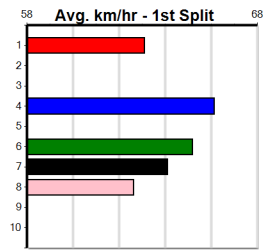

G'DAY CHEF CATERERS

Distance: 400m, Race Type: Maiden, Total Prizemoney: $2,535
1st: $1,680, 2nd: $520, 3rd: $260, 4th: $75

Watchdog Tips: ☐ ☐ ☐ ☐ ☐ Bet:

Form Box	Wgt	Dist	Track	Date	Time	BON	Margin	1st/2nd (Time)	PIR	Checked	Comment	W/R	Split 1	S/P	Grade

1

BLACK TYCOON [M]
BK Dog Feb-23 Sire: ASTON FASTNET Dam: PRETTY MUCH
Owner(s): K Iles Trainer: Kelvin Iles (Longwarry)
Winning Distances: < 300m (0) 300 - 399m (0) 400 - 499m (0) 500 - 599m (0) 600 - 699m (0) > 700m (0)
Winning Weights:
8th (5) 34.0 400 GEL R2 06-Sep-24 23.82 22.68 14.00 PAW KATTIA (22.86) M/47 8.81 $20.20 M

Box History

Bx	1st	2nd	3rd	4th	5th	6th	7th	8th
1								
2								
3								
4								
5								1
6								
7								
8								

Last 3 wins NOT included above

Prize Best	$0.00
Starts	1-0-0-0
Trk/Dts	0-0-0-0
APM	0

2

RIVIA LUFFY [M]
RF Dog Jul-22 Sire: ALLEN DEED Dam: RIVIA BALE
Owner(s): DAILLY GREYHOUND FARMS (SYN), G Dailly, T Dailly Trainer: Thomas Dailly (Anakie)
Winning Distances: < 300m (0) 300 - 399m (0) 400 - 499m (0) 500 - 599m (0) 600 - 699m (0) > 700m (0)
Winning Weights:
8th (7) 34.4 460 GEL R2 19-Apr-24 26.68 25.58 7.50L CABAO OPAL (26.18) M/678 7.02 $16.60 MH
4th (1) 34.3 460 GEL R2 26-Apr-24 26.57 25.57 12.00L DISHEVELED (25.76) M/575 7.04 $17.10 M

Box History

Bx	1st	2nd	3rd	4th	5th	6th	7th	8th
1				1				
2								
3								
4								
5								
6								
7								1
8								

Last 3 wins NOT included above

Prize Best	$75.00
Starts	2-0-0-0
Trk/Dts	0-0-0-0
APM	30

3

OLEG'S RUN [M]
BK Bitch Mar-22 Sire: ZIPPING GARTH Dam: COSMIC TILLY
Owner(s): D Bailey Trainer: Dean Bailey (Boorool)
Winning Distances: < 300m (0) 300 - 399m (0) 400 - 499m (0) 500 - 599m (0) 600 - 699m (0) > 700m (0)
Winning Weights:
. . . . .

Box History

Bx	1st	2nd	3rd	4th	5th	6th	7th	8th
1								
2								
3								
4								
5								
6								
7								
8								

Last 3 wins NOT included above

Prize Best	$0
Starts	0-0-0-0
Trk/Dts	0-0-0-0
APM	0

4

MS DAISY MIKADO [M]
BK Bitch Jun-22 Sire: SIDESHOW MARJEN Dam: LADY MIKADO
Owner(s): J AND J (SYN), M Barber, P Jones Trainer: Maria Barber (Hoddles Creek)
Winning Distances: < 300m (0) 300 - 399m (0) 400 - 499m (0) 500 - 599m (0) 600 - 699m (0) > 700m (0)
Winning Weights:
5th (8) 28.5 350 HVL R2 28-Jul-24 20.02 19.29 3.00L CROCODILE ROLL (19.81) M/2 6.65 $23.20 MH
8th (6) 28.6 400 WGL R1 02-Aug-24 24.04 22.57 15.00 SHARNI'S SECRET (23.05) M/88 8.87 $12.30 M
5th (2) 29.4 300 HVL R1 09-Aug-24 17.32 16.90 4.25L ROWDY'S BEAST (17.03) M/3 4.11 $8.70 T3-M
2nd (5) 29.3 350 HVL R9 19-Aug-24 19.86 19.15 1.5L MINA WINGS (19.77) M/3 6.69 $5.30 T3-M
3rd (3) 29.1 350 HVL R2 26-Aug-24 20.16 19.33 6.50L CANYA IGNITE (19.72) M/5 6.80 $7.20 T3-M
6th (4) 29.3 350 HVL R2 30-Aug-24 20.23 19.45 9.50L ALL IN OLLIE (19.60) M/6 6.88 $9.10 T3-M

Box History

Bx	1st	2nd	3rd	4th	5th	6th	7th	8th
1								
2								
3			1					
4						1		
5		1						
6								1
7								
8					1			

Last 3 wins NOT included above

Prize Best	$480.00
Starts	24.04(6)-2/8/24
Trk/Dts	6-0-1-1
APM	480

5

BARKLY STREET [M]
WBK Dog Jan-23 Sire: HOUDINI BOY Dam: RING A DRAGON
Owner(s): B Symons Trainer: Bethany Garrick (Devon Meadow)
Winning Distances: < 300m (0) 300 - 399m (0) 400 - 499m (0) 500 - 599m (0) 600 - 699m (0) > 700m (0)
Winning Weights:
. . . . .

Box History

Bx	1st	2nd	3rd	4th	5th	6th	7th	8th
1								
2								
3								
4								
5								
6								
7								
8								

Last 3 wins NOT included above

Prize Best	$0
Starts	0-0-0-0
Trk/Dts	0-0-0-0
APM	0