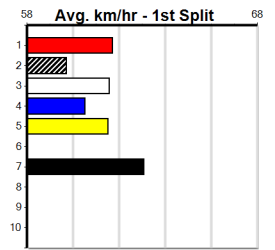

HAPPY 12TH BIRTHDAY MADDISON GORMAN

1

6:57PM

(VIC time)

Distance: 400m, Race Type: Maiden, Total Prizemoney: $2,535
1st: $1,680, 2nd: $520, 3rd: $260, 4th: $75

Watchdog Tips: ☐ ☐ ☐ ☐ ☐ Bet: ☐

Form Box	Wgt	Dist	Track	Date	Time	BON	Margin	1st/2nd (Time)	PIR	Checked	Comment	WR	Split 1	S/P	Grade

1

LITTLE GRENADE [M]
BK Bitch May-22 Sire: MAGIC SPRITE Dam: PRETTY BOMB
Owner(s): WE'RE ALL MATES (SYN), G Clifton, D Mckenzie
Winning Distances: < 300m (0) 300 - 399m (0) 400 - 499m (0) 500 - 599m (0) 600 - 699m (0) > 700m (0)
Winning Weights:
6th (7) 28.5 400 WGL R1 06-Sep-24 24.25 22.54 18.00 STORM BREWING (23.00) M/56 . . . . . 8.81 $18.60 M

Trainer: Gavin Clifton (Tynong Nth)

Box History

Bx	1st	2nd	3rd	4th	5th	6th	7th	8th
1								
2								
3								
4								
5								
6								
7						1		
8								

Prize Best $0.00
Starts 24.25(7)-6/9/24
Trk/Dts 1-0-0-0
APM 1-0-0-0 0

Last 3 wins NOT included above

2

LUMBY [M]
BD Bitch Dec-21 Sire: FERNANDO BALE Dam: ACCUSED
Owner(s): R Thompson
Winning Distances: < 300m (0) 300 - 399m (0) 400 - 499m (0) 500 - 599m (0) 600 - 699m (0) > 700m (0)
Winning Weights:
6th (4) 29.8 435 SLE R1 14-Jan-24 25.89 24.33 13.00 DR. KATARINA (25.04) M/666 . . . . . 5.50 $6.20 M
7th (3) 29.6 510 SLE R3 21-Jan-24 30.35 29.60 11.00 ARCHER TWO (29.60) M/777 . . . SW . 9.95 $31.90 M
4th (6) 30.1 515 SAP R2 28-Jan-24 30.87 29.61 10.00 NEED A PILOT (30.20) M/5666 . . . . . 5.48 $41.60 M
5th (5) 30.4 515 SAP R3 04-Feb-24 30.51 29.33 7.00L DAINTREE GRANITE (30.06) Q/5455 . . . . . 5.35 $12.70 MH
3rd (3) 29.6 435 SLE R2 07-Jul-24 25.10 24.39 1.25L SOMERTON KAREN (25.02) Q/443 . . . . . 5.49 $3.50 M
6th (7) 29.7 515 SAP R1 15-Jul-24 31.17 29.45 16.00 VISTA YTTTRIUM (30.10) M/6666 . . . . . 5.58 $13.10 M

Trainer: Shona Crawford (Pearcedale)

Box History

Bx	1st	2nd	3rd	4th	5th	6th	7th	8th
1								
2								
3			1					1
4						1		
5					1			
6				1				
7						1		
8								

Prize Best $335.00
Starts FSH
Trk/Dts 6-0-0-1
APM 0-0-0-0 171

Last 3 wins NOT included above

3

JEANNIE ACT [M]
BK Bitch Jul-22 Sire: CATCH THE THIEF Dam: SAW BLAZE
Owner(s): S Kipirtidis
Winning Distances: < 300m (0) 300 - 399m (0) 400 - 499m (0) 500 - 599m (0) 600 - 699m (0) > 700m (0)
Winning Weights:
7th (3) 28.4 400 WGL R1 02-Aug-24 23.81 22.57 11.00 SHARNI'S SECRET (23.05) M/77 . . . . . 8.82 $55.20 M

Trainer: Stavros Kipirtidis (Cranbourne So)

Box History

Bx	1st	2nd	3rd	4th	5th	6th	7th	8th
1								
2								
3								
4							1	
5								
6								
7								
8								

Prize Best $0.00
Starts 23.81(3)-2/8/24
Trk/Dts 1-0-0-0
APM 1-0-0-0 0

Last 3 wins NOT included above

4

LADY TEELA [M]
BK Bitch Oct-22 Sire: FLYING RICCIARDO Dam: ZIPPING POPPY
Owner(s): Eye Candy (SYN), C Wilk, K Gorman
Winning Distances: < 300m (0) 300 - 399m (0) 400 - 499m (0) 500 - 599m (0) 600 - 699m (0) > 700m (0)
Winning Weights:
7th (1) 24.3 435 SLE R2 01-Sep-24 25.90 24.45 9.00L TOTAL GARTH (25.30) M/556 . . . . . 5.43 $22.80 M

Trainer: Judy Brereton (Tanjil South)

Box History

Bx	1st	2nd	3rd	4th	5th	6th	7th	8th
1								1
2								
3								
4								
5								
6								
7								
8								

Prize Best $0.00
Starts FSH
Trk/Dts 1-0-0-0
APM 0-0-0-0 0

Last 3 wins NOT included above