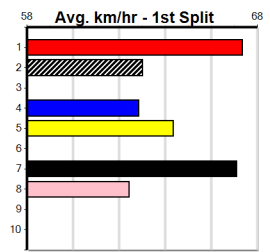

MC GRAFIX & SIGNS

Distance: 460m, Race Type: Mixed 4/5, Total Prizemoney: $3,360
1st: $2,250, 2nd: $690, 3rd: $345, 4th: $75

Watchdog Tips:

Bet:

Form Box	Wgt	Dist	Track	Date	Time	BON	Margin	1st/2nd (Time)	PIR	Checked	Comment	WR	Split 1	S/P	Grade

1 PEACOCK [5]

BK Dog Jan-20 Sire: MY REDEEMER Dam: SUMMER NIGHTS
Owner(s): EBAYER PLUM (SYN), D Plumridge, M Ebeyer, T Sando, R Stock, A Stock
Trainer: David Plumridge (Scoresby)
Winning Distances: < 300m (0) 300 - 399m (1) 400 - 499m (6) 500 - 599m (15) 600 - 699m (0) > 700m (0)
Winning Weights: 31.2(1) 31.4(2) 31.8(2) 32.6(1) 32.8(3) 32.9(1) 33.0(1) 33.1(2) 33.2(3) 33.4(1) 33.5(1) 33.7(1) 33.8(1)

Box	1st	2nd	3rd	4th	5th	6th	7th	8th
1	5	2	2	1				
2	2	2	1	3	1	2	4	1
3	3	2	2		1	1	1	1
4	3	1	2	1		2		
5	3		2	2	1	2	3	1
6	3	4	1		2		2	1
7	2	3	2	1	2	2	3	
8	1	1	3	5	1	3	2	1

Prize Best Starts Trk/Dts APM
$115004.29
25.78(2)-6/2/24
106-22-15-15
17-3-4-3
8556

Last 3 wins NOT included above

1st (7) 33.4 515 SAP R6 30-Jul-23 29.65 29.41 0.75L NATURE STRIP (29.69) Q/1111 . . . 5.11 $14.50 4
1st (5) 33.2 525 MEA R11 06-Nov-23 30.04 29.86 3.5L SHANLYN WILDE (30.27) M/2111 . SW . 5.09 $6.10 5
1st (6) 33.9 350 HVL R6 14-Jul-24 19.70 19.35 0.75L ROB THE BUTCHER (19.74) M/2 . . SW . 6.70 $4.70 5

2 MIGHTY HERCULES [4]

RF Dog Feb-21 Sire: BERNARDO Dam: MIGHTY MATILDA
Owner(s): J Brown
Trainer: John Brown (Nyora)
Winning Distances: < 300m (0) 300 - 399m (2) 400 - 499m (5) 500 - 599m (1) 600 - 699m (0) > 700m (0)
Winning Weights: 37.8(1) 38.2(2) 38.3(1) 38.5(1) 38.8(1) 38.9(1) 40.4(1)

Box	1st	2nd	3rd	4th	5th	6th	7th	8th
1	2	1	1		1			2 3
2	2	3						1
3	1	1		1		2		1
4	2		3			2		
5		2	3	3	2	1		
6	1			1		1	2	
7		2		1	2	1	1	1
8	1	1	1	3	1	3	2	1

Prize Best Starts Trk/Dts APM
$19605.00
25.93(2)-16/8/24
64-8-10-8
22-3-5-4
6275

Last 3 wins NOT included above

1st (2) 38.8 500 TRA R12 22-Nov-23 27.54 27.54 4.25L GENIAL JED (27.83) S/211 . SW . 9.25 $10.00 5NP
1st (4) 38.3 450 TRA R8 06-Dec-23 24.81 24.74 7.00L BOGRAM ROAD (25.28) S/411 . SW . 6.74 $3.40 5
1st (4) 38.2 460 WGL R8 25-Apr-24 26.24 26.05 0.50L BOOT A DREAM (26.26) M/422 . SW . 6.75 $9.10 5

3 *** VACANT BOX ***

Sire: Dam:
Owner(s):
Trainer:
Winning Distances: < 300m (0) 300 - 399m (0) 400 - 499m (0) 500 - 599m (0) 600 - 699m (0) > 700m (0)
Winning Weights:

Box History

4 BRINDLE CHIC [5]

BD Bitch Jan-22 Sire: TOMMY SHELBY Dam: FLORAL LACE
Owner(s): G Miltos
Trainer: John Musselwhite (Lindenow)
Winning Distances: < 300m (0) 300 - 399m (1) 400 - 499m (3) 500 - 599m (0) 600 - 699m (0) > 700m (0)
Winning Weights: 29.4(1) 30.0(1) 30.1(1) 30.5(1)

Box	1st	2nd	3rd	4th	5th	6th	7th	8th
1	1	1	3	1				
2	1			2				
3		2	1	1	2	1	1	
4			2	1		1		1
5	2	1						
6		1	2		3	1	3	
7	1					2	1	
8		1	1	4		2	1	

Prize Best Starts Trk/Dts APM
$10680.00
26.09(1)-2/8/24
47-4-6-9
10-2-1-1
4806

Last 3 wins NOT included above

1st (5) 30.5 395 TRA R3 15-Jan-24 22.09 21.99 1.25L ALPHA BLOKE (22.17) M/111 . SW . 3.77 $4.30 M
1st (2) 30.1 435 SLE R2 24-Mar-24 25.17 24.39 0.50L HAY RILEY (25.19) M/554 . . . 5.43 $9.00 X67
1st (7) 30.0 460 WGL R7 16-May-24 26.16 26.16 2.50L ASTON MONITOR (26.32) Q/111 . . . 6.57 $15.00 T3-RW