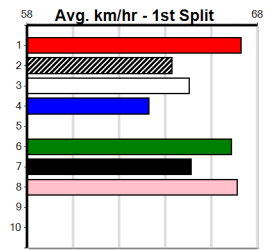

SIMON BENSON MEMORIAL HT1

Distance: 460m, Race Type: Grade 5 Heat, Total Prizemoney: $2,925
1st: $1,950, 2nd: $600, 3rd: $300, 4th: $75

Watchdog Tips: ☐ ☐ ☐ ☐

Bet: ☐

Form	Box	Wgt	Dist	Track	Date	Time	BON	Margin	1st/2nd (Time)	PIR	Checked	Comment	WR	Split 1	S/P	Grade

SHAKE IT OFF [5]
BD Bitch Sep-21 Sire: FERNANDO BALE Dam: AMELIA CHRISTA
Owner(s): R Moore
Trainer: Robin Moore (Devon Meadows)
Winning Distances: < 300m (0) 300 - 399m (1) 400 - 499m (1) 500 - 599m (6) 600 - 699m (0) > 700m (0)
Winning Weights: 26.7(1) 26.9(1) 27.0(4) 27.1(1) 27.2(1)

2nd (1)	27.2	460	WGL	R8	09-Apr-24	25.68	25.60	1.00L	HERE COMES BLUE (25.61)	Q/123	.	.	.	6.46	$2.00	5H
8th (1)	27.0	520	WPK	R6	27-Apr-24	30.50	29.35	15.00	NANGAR NELLIE (29.48)	866	866	.	.	5.51	$3.80	SH
4th (6)	27.0	525	MEA	R8	04-May-24	30.28	29.61	5.00L	SMOOTH PLANE (29.93)	M/3664	.	.	.	5.14	$13.60	X34
3rd (2)	27.1	515	SAN	R3	09-May-24	29.79	29.19	2.50L	MACKINAW PEACH (29.63)	M/3333	.	.	.	5.16	$6.80	SH
1st (8)	27.0	595	SAN	R2	16-May-24	34.08	34.08	0.50L	ETHANOL VOLUME (34.10)	M/1111	.	VO	.	9.12	$5.40	5
5th (2)	26.5	600	MEA	R4	25-May-24	35.04	34.17	11.00	EXPLODED (34.32)	M/5555	.	.	.	9.51	$3.30	5
6th (3)	26.6	525	MEP	R6	03-Jul-24	30.73	29.83	8.00L	SON OF GHOST (30.19)	M/2666	.	.	.	5.12	$3.20	5H
4th (3)	26.7	525	MEP	R8	04-Sep-24	30.66	30.09	8.00L	ASTON LORD (30.11)	M/2554	.	.	.	5.10	$4.70	X45

Last 3 wins NOT included above

1st (8)	27.0	515	SAN	R10	04-Jan-24	29.56	29.27	1.25L	PERFECT BLEND (29.64)	M/1111	.	.	.	5.19	$1.60	5
1st (3)	27.2	515	SAP	R12	03-Mar-24	29.41	29.28	0.50L	PROFESSOR SNITCH (29.44)	Q/1112	.	.	.	5.09	$5.40	X45
1st (2)	27.1	515	SAN	R3	21-Mar-24	29.38	29.27	4.75L	EXCAVATION (29.70)	M/3311	.	SW	.	5.14	$2.10	SH

Box History

Bx	1st	2nd	3rd	4th	5th	6th	7th	8th
1	1	1						
2	2	1	1	1	1	1	1	1
3	1					1		
4			1					1
5	2							
6				2	1			
7	1	1	1	1				
8	2							

Prize Best Starts Trk/Dts APM: $44245.00, 25.68(1)-9/4/24, 24-8-2-2, 1-0-1-0, 13280