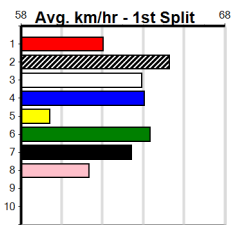

Bendigo

MANNINGS GREYHOUND COMPLEX

Distance: 425m, Race Type: Grade 6, Total Prizemoney: $2,925
1st: $1,950, 2nd: $600, 3rd: $300, 4th: $75

3

7:35PM

(VIC time)

EXTREME AVENGER (2) was far from disgraced when placed at Shepparton and she will find this a tad easier. BLACK SERIES (8) was placed behind a good one two runs back and he is suitably drawn out wide. FALLON BALE (1) can charge to the line

Watchdog Tips: **2** **8** **1** **3** **Bet:** Trifecta 2,8/1,2,8/1,2,3,8 ($10 - 125%)