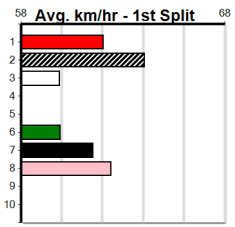

BENDIGO ADVERTISER

Distance: 425m, Race Type: Maiden, Total Prizemoney: $2,535
1st: $1,680, 2nd: $520, 3rd: $260, 4th: $75

1
6:57PM
(VIC time)

ATLAS ALIEN (3) caught the eye when placed here on debut and he will be much better for the run.
JAICOS (2) is armed with a strong finish and he just needs a clear crack at them mid race. SOUTH THAILAND (7) is an improving type

Watchdog Tips: **3** **2** **7** **1** **Bet:** **Win 3**