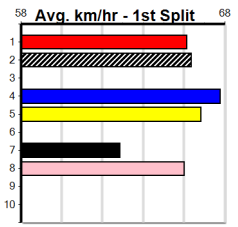

Bendigo

GRV DISTANCE RACING

Distance: 660m, Race Type: Special Event, Total Prizemoney: $4,445
1st: $2,990, 2nd: $920, 3rd: $460, 4th: $75

4

7:52PM

(VIC time)

ETHANOL WATER (4) has been a little unlucky in her past two and a clear run early can see her make amends. ETHANOL VOLUME (1) has won three on the spin in devastating fashion and he is drawn to feature again. KRAKEN CHIEF (8) may be value

Watchdog Tips: **4** **1** **8** **7** **Bet:** **Trifecta 4/1,7,8/1,7,8 ($10 - 166.67%)**