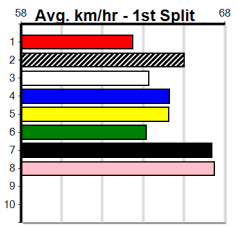

AG TYRES & WHEELS

Distance: 425m, Race Type: Free For All, Total Prizemoney: $3,360
1st: $2,250, 2nd: $690, 3rd: $345, 4th: $75

7
8:52PM
(VIC time)

MOCK FISH (2) has gone to another level in recent weeks and he will be carving out time on the arm. BEN SHAKER (8) is ideally drawn out wide and he is racing with confidence at present. BERNIE BURROW (7) can come out running and is a threat

Watchdog Tips: **2** **8** **7** **6** **Bet:** **Win 2**