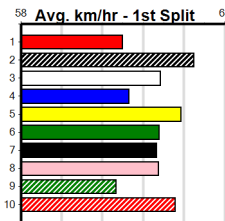

SPORTSBET FINAL (1-4 WINS)

Distance: 500m, Race Type: Restricted Win Final, Total Prizemoney: $3,875
1st: $2,600, 2nd: $800, 3rd: $400, 4th: $75

Watchdog Tips:

2

4

8

3

Bet:

Win 2

1 PONTING [5] Beaten in both runs here, place claims best

Table with columns: Form, Box, Weight, Dist, Track, Date, Time, BON, Margin, 1st/2nd (Time), PIR, Checked, Comment, W/R, Split 1, S/P, Grade. Includes horse details for PONTING [5] and ROCKIN' ROSIE.

Winning Boxes table for PONTING [5] showing prize, best, starts, and APM values.

2 BEGGIN' [4] Never headed in his past three, hard to hold out

Table with columns: Form, Box, Weight, Dist, Track, Date, Time, BON, Margin, 1st/2nd (Time), PIR, Checked, Comment, W/R, Split 1, S/P, Grade. Includes horse details for BEGGIN' [4] and LADY ZEEVA.

Winning Boxes table for BEGGIN' [4] showing prize, best, starts, and APM values.

3 FAST LEGS [5] Can lead but will get tired, place preferred

Table with columns: Form, Box, Weight, Dist, Track, Date, Time, BON, Margin, 1st/2nd (Time), PIR, Checked, Comment, W/R, Split 1, S/P, Grade. Includes horse details for FAST LEGS [5] and DREAMING.

Winning Boxes table for FAST LEGS [5] showing prize, best, starts, and APM values.

4 PIEBALD [4] Explodes mid race, big danger with a clear run

Table with columns: Form, Box, Weight, Dist, Track, Date, Time, BON, Margin, 1st/2nd (Time), PIR, Checked, Comment, W/R, Split 1, S/P, Grade. Includes horse details for PIEBALD [4] and RASPUTIA.

Winning Boxes table for PIEBALD [4] showing prize, best, starts, and APM values.

5 PEGLEG PETE [5] *** SCRATCHED ***

Table with columns: Form, Box, Weight, Dist, Track, Date, Time, BON, Margin, 1st/2nd (Time), PIR, Checked, Comment, W/R, Split 1, S/P, Grade. Includes horse details for PEGLEG PETE [5] and RUBY GIRL.

Winning Boxes table for PEGLEG PETE [5] showing prize, best, starts, and APM values.

6 ANNABELLA ROSE [5] *** SCRATCHED ***

Table with columns: Form, Box, Weight, Dist, Track, Date, Time, BON, Margin, 1st/2nd (Time), PIR, Checked, Comment, W/R, Split 1, S/P, Grade. Includes horse details for ANNABELLA ROSE [5] and MY AMERICAN GIRL.

Winning Boxes table for ANNABELLA ROSE [5] showing prize, best, starts, and APM values.

7 PERFECT ACE [5] Consistent type, settles near the speed, place

Table with columns: Form, Box, Weight, Dist, Track, Date, Time, BON, Margin, 1st/2nd (Time), PIR, Checked, Comment, W/R, Split 1, S/P, Grade. Includes horse details for PERFECT ACE [5] and PERFECT PIPER.

Winning Boxes table for PERFECT ACE [5] showing prize, best, starts, and APM values.

8 GREYSYND SAMMY [7] Big efforts in his past three, must keep safe

Table with columns: Form, Box, Weight, Dist, Track, Date, Time, BON, Margin, 1st/2nd (Time), PIR, Checked, Comment, W/R, Split 1, S/P, Grade. Includes horse details for GREYSYND SAMMY [7] and IT'S A WISH.

Winning Boxes table for GREYSYND SAMMY [7] showing prize, best, starts, and APM values.

9 REV MICHAEL [6] (6) Find this harder than his recent racing, tested