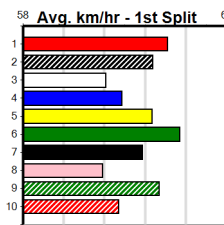

SPORTSBET GREEN TICKS

Distance: 425m, Race Type: Grade 5, Total Prizemoney: $2,925
1st: $1,950, 2nd: $600, 3rd: $300, 4th: $75

YELLOW HAWK (5) returned to form with a smart 25.39 Shepparton win and he has the speed to cross and lead throughout. FINDERS KEEPERS (4) is racing with confidence and she just needs a little room early on. ZAMBADA ICON (1) just needs room early on

Watchdog Tips: 5 4 1 3 Bet: Win 5

Table with columns: Form, Box, Weight, Dist, Track, Date, Time, BON, Margin, 1st/2nd (Time), PIR, Checked, Comment, W/R, Split 1, S/P, Grade. Rows include race details for ZAMBADA ICON, BIG SOLOMONA, PAW MARVEL, FINDERS KEEPERS, YELLOW HAWK, KRAKEN FORCE, MORaine BELLA, VELOX BALE, GEANI BALE, and SHEILA'S WAIT.