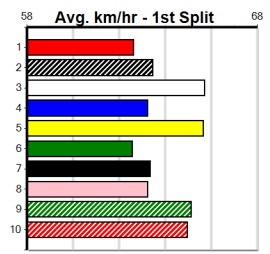

GRAY'S BENDIGO

Distance: 425m, Race Type: Grade 5, Total Prizemoney: $2,925
1st: $1,950, 2nd: $600, 3rd: $300, 4th: $75

BROADSIDE (6) has a great record here and he will find this a lot easier than his most recent racing. LEKTRA FRED (5) can come out running and he will lead them a merry dance. ZAP (7) is racing with confidence and can threaten throughout

Watchdog Tips: 6 5 7 3 Bet: Box Quinella 5,6,7 ($10 for 333.33%)

BLACK LICORICE [5] Good record here but this is harder, place best $4.60
Owner(s): L Edgerton
Sire: EXPLOSIVE BOY Dam: COCO NOVA
Trainer: Darren Fisher (Lara)
Box History table and prize details.

HALEIGH VELLA [5] Needs to lead, can push up the track, risky $16.00
Owner(s): V Giles
Sire: SHIMA SHINE Dam: IT'S A DIVA
Trainer: Peter Bartlett (Bamawn)
Box History table and prize details.

ELLI'S MY GIRL [5] Biks Excels here, strong in the run home, respect $6.50
Owner(s): G Cowcher
Sire: COLLISION Dam: GO GO TREETMENT
Trainer: Melinda Overington (Broadford)
Box History table and prize details.

TREND SETTER [5] Back in form but this is harder, prefer to watch $12.00
Owner(s): C King
Sire: ORSON ALLEN Dam: WARREN PLACE
Trainer: Clayton King (Benalla)
Box History table and prize details.

LEKTRA FRED [5] Can come out running, big danger if crosses $4.80
Owner(s): WETZEL (SYN), S Wetzels, H Wetzels
Sire: HOUDINI BOY Dam: LEKTRA JENA
Trainer: Shane Wetzels (Seymour)
Box History table and prize details.

1

2

3

4

5