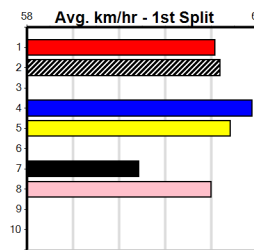

Bendigo

4

7:52PM

(VIC time)

GRV DISTANCE RACING

Distance: 660m, Race Type: Special Event, Total Prizemoney: $4,445
1st: $2,990, 2nd: $920, 3rd: $460, 4th: $75

ETHANOL WATER (4) has been a little unlucky in her past two and a clear run early can see her make amends. ETHANOL VOLUME (1) has won three on the spin in devastating fashion and he is drawn to feature again. KRAKEN CHIEF (8) may be value

Watchdog Tips: **4** **1** **8** **7** **Bet:** Trifecta 4/1,7,8/1,7,8 ($10 - 166.67%)

Form Box	Wgt	Dist	Track	Date	Time	BON	Margin	1st/2nd (Time)	PIR	Checked	Comment	WR	Split 1	S/P	Grade		
1	ETHANOL VOLUME [4] Airborne at present, settles on the pace, danger $3.40																
	BE	Dog	Mar-22		Sire: DROOPYS SYDNEY		Dam: MY ETHANOL		Trainer: Thomas Dailly (Anakie)								
	Owner(s): DAILLY GREYHOUND FARMS (SYN), G Dailly, T Dailly																
	Winning Distances: < 300m (0) 300 - 399m (0) 400 - 499m (1) 500 - 599m (7) 600 - 699m (7) > 700m (0)																
	Winning Weights: 31.8(2) 32.0(1) 32.2(1) 32.3(1) 32.4(1) 32.5(1) 32.7(1) 32.8(2) 33.1(2) 33.2(2) 33.6(1)																
	4th (5)	32.3	525	MEA	R5	13-Jul-24	30.62	29.89	9.00L MEPUNGA TULLY (30.02)	M/7655	.	.	.	5.33	$4.40	SH	
	6th (5)	32.6	515	SAN	R7	01-Aug-24	30.09	29.23	8.00L CRACKERJACK BULL (29.55)	M/7876	.	.	.	5.22	$7.60	SH	
	3rd (4)	33.4	600	MEA	R6	10-Aug-24	34.98	34.54	5.00L KING OWEN (34.63)	M/5644	.	.	.	9.29	$4.00	X34	
	3rd (7)	33.4	515	SAN	R7	15-Aug-24	29.51	29.09	6.50L EXPLICIT (29.09)	S/6544	.	.	.	5.25	$12.20	X34	
	3rd (2)	33.4	600	MEP	R8	28-Aug-24	34.64	33.97	10.00 ETHANOL WATER (33.97)	M/6543	.	.	.	9.43	$2.60	X45	
1st (8)	33.2	600	MEP	R4	04-Sep-24	34.42	34.42	3.5L WREN BALE (34.65)	S/2221	.	SW	.	9.09	$1.40	X45		
1st (2)	33.6	680	GEL	R6	13-Sep-24	39.11	39.11	6.00L OSANNA BALE (39.49)	M/2111	.	.	.	18.38	$4.10	S		
1st (8)	33.1	640	SLE	R6	22-Sep-24	36.28	36.28	7.00L ETHANOL WATER (36.74)	M/6211	.	SW	.	6.18	$3.50	S		
Last 3 wins NOT included above																	
1st (5)	32.4	650	SHP	R9	10-Jun-24	37.23	36.94	0.50L EXPLODED (37.25)	M/2221	.	SW	.	17.61	$2.50	SH		
1st (7)	32.3	650	SHP	R9	15-Jun-24	37.33	37.28	0.10L EXPLODED (37.34)	S/5621	.	SW	.	17.49	$3.20	GL		
1st (6)	31.8	595	SAN	R6	27-Jun-24	34.46	33.79	1.25L AMERICAN QUEEN (34.53)	M/2223	.	SW	.	9.26	$3.20	SH		
2	RAYA STAR [5] Runs into a hot line-up, may need it easier $10.00																
	BK	Bitch	Nov-21		Sire: AUSSIE INFRARED		Dam: START A RIOT		Trainer: Lisa Hellmuth (Pearcedale)								
	Owner(s): L Hellmuth																
	Winning Distances: < 300m (0) 300 - 399m (0) 400 - 499m (1) 500 - 599m (3) 600 - 699m (3) > 700m (0)																
	Winning Weights: 27.4(3) 27.5(2) 27.6(1) 28.1(1)																
	2nd (6)	27.5	660	BAL	R6	24-Jul-24	38.33	38.17	2.50L ENGELKE ROAD (38.17)	M/1212	.	.	.	12.58	$3.60	RWF	
	7th (4)	27.4	600	MEP	R6	31-Jul-24	35.81	34.75	16.00 NICKI WHOOP (34.75)	Q/7788	.	.	.	9.49	$2.50	X45	
	1st (2)	27.5	650	WBL	R8	08-Aug-24	37.50	37.50	3.00L OSANNA BALE (37.70)	Q/2111	.	.	.	17.44	$3.80	S	
	8th (5)	27.2	600	MEP	R8	14-Aug-24	35.48	34.61	13.00 SUNNYSIDE JO (34.61)	M/8888	.	.	.	9.55	$3.50	X45	
	4th (2)	27.6	650	SHP	R9	19-Aug-24	37.35	37.04	4.50L KRAKEN CHIEF (37.04)	M/2444	.	.	.	17.32	$18.40	S	
1st (4)	27.5	640	SLE	R8	01-Sep-24	36.97	36.97	3.25L SON OF GHOST (37.18)	M/2211	.	.	.	6.09	$3.60	5		
4th (7)	27.3	680	GEL	R6	13-Sep-24	39.75	39.11	9.50L ETHANOL VOLUME (39.11)	S/7664	.	.	.	18.91	$21.10	S		
5th (4)	27.3	640	SLE	R6	22-Sep-24	36.95	36.28	10.00 ETHANOL VOLUME (36.28)	M/1345	.	.	.	6.05	$17.40	S		
Last 3 wins NOT included above																	
1st (1)	27.4	515	SAP	R10	28-Apr-24	29.59	29.50	6.50L ICE ICE BABY (30.03)	Q/1111	.	.	.	5.16	$2.00	6G		
1st (4)	27.4	525	MEA	R12	11-May-24	30.45	29.86	2.75L BUN TORNADO (30.64)	M/3333	.	.	.	5.24	$4.70	5		
1st (4)	27.4	660	BAL	R6	17-Jul-24	38.32	38.22	2.00L PAYBACK (38.45)	M/1112	.	.	.	12.80	$6.50	RWH		
3	*** VACANT BOX ***																
	Sire: Dam:																
	Owner(s):																
	Winning Distances: < 300m (0) 300 - 399m (0) 400 - 499m (0) 500 - 599m (0) 600 - 699m (0) > 700m (0)																
	Winning Weights:																
	Trainer:																
	Box History																
	Prize Best Starts Trk/Dts APM																
	4	ETHANOL WATER [4] Busted the clock three runs back, hard to hold out $2.20															
		RBD	Bitch	Mar-22		Sire: DROOPYS SYDNEY		Dam: MY ETHANOL		Trainer: Thomas Dailly (Anakie)							
Owner(s): DAILLY GREYHOUND FARMS (SYN), G Dailly, T Dailly