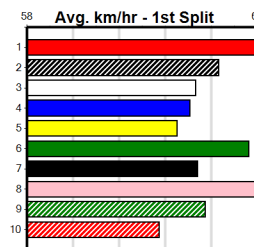

HANRAHAN PLUMBING

Distance: 425m, Race Type: Grade 5, Total Prizemoney: $2,925
1st: $1,950, 2nd: $600, 3rd: $300, 4th: $75

LIGHTNING JEDDA (1) is racing in career best form and she is drawn to make every post a winner.
TANNER BALE (2) was a sizzling 25.18 Ballarat winner and he can follow the red through early on.
CAROLYN'S JOY (8) is well drawn out wide.

Watchdog Tips: 1 2 8 4 Bet: Win 1

Race card for Lightning Jedda [5]. Airborne at present, drawn to lead, looks good. $4.00. Includes owner, sire, dam, winning distances, and a detailed box history table.

Race card for Tanner Bale (NSW)[5]. Slashing win two runs back, danger if steps. $3.60. Includes owner, sire, dam, winning distances, and a detailed box history table.

Race card for Instinctively (NSW)[5]. More than capable, pace inside is a worry, place. $7.50. Includes owner, sire, dam, winning distances, and a detailed box history table.

Race card for Kraken Whisky [5]. Highly promising, pace to burn, keep safe. $6.00. Includes owner, sire, dam, winning distances, and a detailed box history table.

Race card for Zero Killer [5]. Improving type, this is harder, prefer others. $12.00. Includes owner, sire, dam, winning distances, and a detailed box history table.