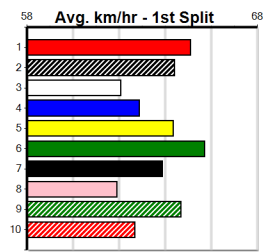

SPORTSBET GREEN TICKS

Distance: 425m, Race Type: Grade 5, Total Prizemoney: $2,925
1st: $1,950, 2nd: $600, 3rd: $300, 4th: $75

YELLOW HAWK (5) returned to form with a smart 25.39 Shepparton win and he has the speed to cross and lead throughout. FINDERS KEEPERS (4) is racing with confidence and she just needs a little room early on. ZAMBADA ICON (1) just needs room early on

Watchdog Tips: **5** **4** **1** **3** **Bet:** **Win 5**

1

ZAMBADA ICON [5] Shows promise, has the right draw, threat **$4.60**

F Dog Jul-22 Sire: JARVIS BALE Dam: TIJUANA ICON
Owner(s): Sullivan Sullivan (SYN), R Sullivan, M Sullivan
Trainer: Robert Sullivan (East Shepparton)
Winning Distances: < 300m (0) 300 - 399m (2) 400 - 499m (1) 500 - 599m (0) 600 - 699m (0) > 700m (0)
Winning Weights: 31.9(1) 32.9(1) 33.0(1)

Box	1st	2nd	3rd	4th	5th	6th	7th	8th
1								
2								
3								
4								
5								
6								
7								
8								

Prize Best Starts Trk/Dts APM: $355.00, 24.46(1)-20/9/24, 14-3-3-3, 1-0-0-1, 3703

2

BIG SOLOMONA [5] Needs to lead, will cop pressure, place best **$8.00**

BK Dog Feb-22 Sire: HOUDINI BOY Dam: ELUSIVE ANAKE
Owner(s): FISHOUNDS (SYN), D Fisher, S Fisher
Trainer: Darren Fisher (Lara)
Winning Distances: < 300m (0) 300 - 399m (2) 400 - 499m (1) 500 - 599m (0) 600 - 699m (0) > 700m (0)
Winning Weights: 35.3(1) 35.4(2)

Box	1st	2nd	3rd	4th	5th	6th	7th	8th
1								
2								
3								
4								
5								
6								
7								
8								

Prize Best Starts Trk/Dts APM: $11505.00, 24.21(4)-18/9/24, 23-3-8-5, 4-0-2-0, 6999

3

PAW MARVEL (NSW)[5] Hit or miss early, has the talent, keep safe **$7.50**

WBK Dog Aug-22 Sire: NEED MY MONEYNOW Dam: FORTUNA BALE
Owner(s): L Harris
Trainer: Luke Harris (Devon Meadows)
Winning Distances: < 300m (0) 300 - 399m (1) 400 - 499m (4) 500 - 599m (0) 600 - 699m (0) > 700m (0)
Winning Weights: 29.7(1) 29.8(1) 30.5(3)

Box	1st	2nd	3rd	4th	5th	6th	7th	8th
1								
2								
3								
4								
5								
6								
7								
8								

Prize Best Starts Trk/Dts APM: $7790.00, 24.49(7)-9/8/24, 26-5-2-2, 2-0-0-1, 5960

4

FINDERS KEEPERS [5] Racing well, good mid race pace, main danger **$3.60**

BK Bitch Dec-21 Sire: BERNARDO Dam: BLACK OPIUM
Owner(s): SEE THE DREAM (SYN), S Buccilli, B Buccilli
Trainer: Peter Frost (Heathcote)
Winning Distances: < 300m (0) 300 - 399m (1) 400 - 499m (3) 500 - 599m (0) 600 - 699m (0) > 700m (0)
Winning Weights: 27.2(2) 27.5(1) 27.6(1)

Box	1st	2nd	3rd	4th	5th	6th	7th	8th
1								
2								
3								
4								
5								
6								
7								
8								

Prize Best Starts Trk/Dts APM: $7985.00, 24.14(6)-13/9/24, 23-4-1-7, 2-0-1-0, 2577

5

YELLOW HAWK [5] Never headed two runs back, hard to hold out **$3.60**

BD Dog Feb-21 Sire: SUPERIOR PANAMA Dam: BOBBY SOXER
Owner(s): H Wetzels
Trainer: Hubertus Wetzels (Seymour)
Winning Distances: < 300m (1) 300 - 399m (1) 400 - 499m (5) 500 - 599m (1) 600 - 699m (0) > 700m (0)
Winning Weights: 30.6(1) 30.7(1) 31.0(1) 31.4(1) 31.9(1) 32.2(1) 32.4(1) 32.6(1)

Box	1st	2nd	3rd	4th	5th	6th	7th	8th
1								
2								
3								
4								
5								
6								
7								
8								

Prize Best Starts Trk/Dts APM: $27140.00, 24.55(7)-20/9/24, 59-8-8-10, 1-0-0-1, 4657