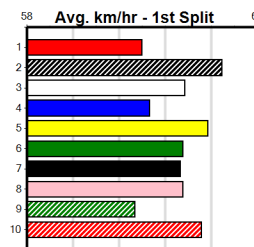

SPORTSBET FINAL (1-4 WINS)

Distance: 500m, Race Type: Restricted Win Final, Total Prizemoney: $3,875
1st: $2,600, 2nd: $800, 3rd: $400, 4th: $75

BEGGIN' (2) has won three on the spin in fine style and he is drawn to lead throughout. PIEBALD (4) is showing plenty of potential and he will dial up the pressure in the middle stages.

Watchdog Tips: 2 4 8 3 Bet: Win 2

PONTING [5] Beaten in both runs here, place claims best $10.00
BK Dog Aug-22 Sire: SH AVATAR Dam: ROCKIN' ROSIE
Owner(s): G Masterson
Winning Distances: < 300m (0) 300 - 399m (0) 400 - 499m (4) 500 - 599m (0) 600 - 699m (0) > 700m (0)
Trainer: Grant Masterson (Tyabb)

BEGGIN' [4] Never headed in his past three, hard to hold out $3.40
BK Dog May-22 Sire: KOBLENZ Dam: LADY ZEEVA
Owner(s): M Nolan
Winning Distances: < 300m (0) 300 - 399m (2) 400 - 499m (0) 500 - 599m (3) 600 - 699m (0) > 700m (0)
Trainer: Michelle Nolan (Devon Meadows)

FAST LEGS [5] Can lead but will get tired, place preferred $6.50
BK Bitch Jun-22 Sire: FERAL FRANKY Dam: DREAMING
Owner(s): Gisborne Grumps (SYN), J Grant, J Prater, P Brun
Winning Distances: < 300m (0) 300 - 399m (3) 400 - 499m (1) 500 - 599m (0) 600 - 699m (0) > 700m (0)
Trainer: Jimmy Holt (Kyneton)

PIEBALD [4] Explodes mid race, big danger with a clear run $3.60
WBK Dog Oct-22 Sire: FERNANDO BALE Dam: RASPUTIA
Owner(s): BEV AND DANIEL (SYN), B Pell, D Pell
Winning Distances: < 300m (0) 300 - 399m (0) 400 - 499m (1) 500 - 599m (3) 600 - 699m (0) > 700m (0)
Trainer: Anthony Azzopardi (Rowsley)

PEGLEG PETE [5] *** SCRATCHED *** $10.00
F Dog Oct-21 Sire: ASTON DEE BEE Dam: RUBY GIRL
Owner(s): G Cowcher
Winning Distances: < 300m (0) 300 - 399m (0) 400 - 499m (3) 500 - 599m (0) 600 - 699m (0) > 700m (0)
Trainer: Billy Cowcher (Broadford)

1

2

3

4

5