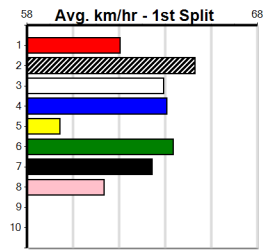

MANNINGS GREYHOUND COMPLEX

Distance: 425m, Race Type: Grade 6, Total Prizemoney: $2,925
1st: $1,950, 2nd: $600, 3rd: $300, 4th: $75

EXTREME AVENGER (2) was far from disgraced when placed at Shepparton and she will find this a tad easier. BLACK SERIES (8) was placed behind a good one two runs back and he is suitably drawn out wide. FALLON BALE (1) can charge to the line

Watchdog Tips: **2** **8** **1** **3** **Bet:** **Trifecta 2,8/1,2,8/1,2,3,8 ($10 - 125%)**

Form Box	Wgt	Dist	Track	Date	Time	BON	Margin	1st/2nd (Time)	PIR	Checked	Comment	WR	Split 1	S/P	Grade		
1	FALLON BALE (NSW)[6]	WBD	Dog	Mar-22	Strong type, racing well enough, can threaten												$7.50
	Owner(s): B Wheeler	Sire: JS FLAMIN ACE	Dam: FAITHY BALE	Trainer: Correy Grenfell (Anakie)													
	Winning Distances: < 300m (0) 300 - 399m (0) 400 - 499m (1) 500 - 599m (1) 600 - 699m (0) > 700m (0)																
	Winning Weights: 30.1(1) 30.7(1)																
	6th (8) 30.5 450 BAL R9 05-Aug-24 26.35 25.71 7.00L PAW NICHOLLS (25.87) S/765 . . . . . 6.87 $3.30 T3-RW																
	5th (3) 30.5 450 WBL R5 15-Aug-24 26.01 25.23 12.00 SPRITELY SIAN (25.23) M/685 . . . . . 6.95 $15.90 X67																
	4th (8) 30.9 390 BAL R10 21-Aug-24 22.68 22.10 8.50L LULU'S RIDE (22.10) S/66 . . . . . 8.85 $42.60 RW																
	5th (2) 30.6 525 MEA R3 24-Aug-24 30.48 29.71 4.00L HONEY ZEN (30.21) S/8665 . . . . . 5.40 $23.40 6G																
	4th (3) 30.6 525 MEP R5 28-Aug-24 30.62 29.95 4.75L LEROY'S GIRL (30.30) M/7665 . . . . . V0 5.31 $7.20 X67																
	2nd (1) 30.3 595 SAP R3 02-Sep-24 34.68 34.61 0.25L MISTY BLUE (34.67) M/1111 . . . . . 9.37 $2.70 RW																
	2nd (4) 30.5 515 SAP R7 09-Sep-24 29.80 29.69 0.50L PAW VINCE (29.78) M/6332 . . . . . 5.31 $4.10 RW																
	4th (2) 30.0 515 SAN R1 19-Sep-24 30.13 29.57 3.5L MILL ALI (29.91) M/7444 . . . . . 5.40 $3.40 X67																
	Last 3 wins NOT included above																
	1st (2) 30.7 460 GEL R3 23-Apr-24 26.14 25.73 0.50L ASTON TIGRIS (26.18) M/322 . . . . . SW 6.85 $38.80 M																
	1st (8) 30.1 595 SAP R3 08-Jul-24 34.78 34.68 0.25L BLUE FLAME (34.78) M/5432 . . . . . SW 9.63 $3.00 RW																

Form Box	Wgt	Dist	Track	Date	Time	BON	Margin	1st/2nd (Time)	PIR	Checked	Comment	WR	Split 1	S/P	Grade		
2	EXTREME AVENGER [6]	RBD	Bitch	Sep-22	Far from disgraced last time, likely leader, yes												$3.20
	Owner(s): R Oppenhuus	Sire: TOMMY SHELBY	Dam: AVENGER LASS	Trainer: George Borg (Maryborough)													
	Winning Distances: < 300m (0) 300 - 399m (0) 400 - 499m (2) 500 - 599m (0) 600 - 699m (0) > 700m (0)																
	Winning Weights: 25.2(2)																
	1st (1) 25.2 450 BAL R2 22-May-24 25.72 25.22 8.50L WARREGO STORM (26.29) Q/111 . . . . . 6.55 $6.10 MH																
	4th (2) 25.3 450 BAL R2 31-May-24 26.02 24.81 6.00L WHITE OWL (25.63) Q/113 . . . . . V0 6.58 $3.20 MF																
	ST (-) 24.7 390 BAL 23-Jun-24 22.24 0.50L Trial Cleared Q/11 1of4 . . . . . 8.44 . ST																
	1st (3) 25.2 435 SLE R2 21-Jul-24 24.62 24.29 1.75L DR. LEONI (24.74) M/111 . . . . . 5.21 $2.60 X67H																
	8th (4) 25.3 435 SLE R4 28-Jul-24 26.12 24.46 18.00 RED ED (24.90) M/355 . . . . . V0 5.41 $1.50 X67F																
	4th (1) 26.0 450 SHP R7 09-Sep-24 25.63 25.01 7.00L CITY LIMIT (25.16) M/664 . . . . . 6.67 $5.20 RWH																
	2nd (1) 25.9 450 SHP R6 16-Sep-24 25.47 24.96 3.5L SAMMY SUNG (25.23) Q/332 . . . . . SW 6.68 $1.70 RW																
	Last 3 wins NOT included above