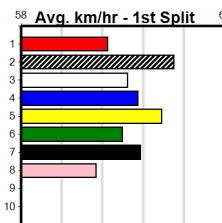

WOOD MOTORCYCLE & MOWER (275+ R

10

5:32PM

(VIC time)

Distance: 390m, Race Type: Grade 6, Total Prizemoney: $1,530
1st: $1,000, 2nd: $320, 3rd: $160, 4th: $50

Watchdog Tips: **0** **0** **0** **0** Bet: .