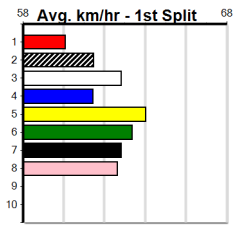

11

5:53PM

(VIC time)

Watchdog Tips:

0 0 0 0

Bet:

Form Box Weight Dist Track Date Time BON Margin 1st/2nd (Time) PIR Checked Comment W/R Split 1 S/P Grade

1 SUPER SORT [6]													Winning Boxes							
F	B	Jan-22 SUPERIOR PANAMA					IT'S A SORT						1	2	3	4	5	6	7	8
Trainer: Anita Gibbons (Lara)													1	2	3	4	5	6	7	8
3rd	(1)	24.7	390	WBL	R10	05-Aug-24	22.94	22.42	7.50	LHARRY CHANA (22.42)	M/34	.	.	.	9.00	$29.20	6G	Prize Best	$4,075.00	
6th	(7)	24.7	390	WBL	R10	12-Aug-24	22.93	22.25	10.00	LREMARLI (22.25)	M/77	.	.	.	9.34	$30.30	6G	Starts	32-2-2-3	
3rd	(8)	24.9	390	WBL	R9	26-Aug-24	22.68	22.46	2.00	LLUCY JANE (22.54)	Q/33	.	.	.	9.00	$38.90	6G	Trk/Dst	15-1-0-3	
7th	(8)	25.6	390	WBL	R9	09-Sep-24	23.29	22.33	11.00	LSHERICKA (22.56)	M/87	.	.	.	9.66	$13.50	6G	APM	$846	
Owner(s): G Black																				

2 LORELLE SOLDIER (NSW)[6]													Winning Boxes							
BK	B	Oct-20 ZIPPING GARTH					SPECULATE						1	2	3	4	5	6	7	8
Trainer: Julie Green (Parwan)													1	2	3	4	5	6	7	8
3rd	(7)	27.2	400	MTG	R4	15-Aug-24	24.28	23.24	5.50	LSAINT SALLY (23.90)	.	.	.	11.56	$61.00	RW	Prize Best	$4,170.00		
7th	(6)	27.4	400	MTG	R3	22-Aug-24	24.55	23.23	10.00	LCADILLAC BEAST (23.84)	.	.	.	11.47	$26.00	RW	Starts	58-2-6-6		
7th	(6)	27.4	400	GEL	R11	27-Aug-24	23.87	22.57	18.00	LSPICY ASSASSIN (22.68)	S/88	.	.	.	8.97	$57.00	6G	Trk/Dst	1-0-1-0	
5th	(5)	26.8	400	MTG	R4	12-Sep-24	24.39	23.32	7.00	LMOORAK SALLY (23.89)	.	.	.	11.49	$41.00	RWH	APM	$1268		
Owner(s): J Green																				

3 SAM'S GIRL [6]													Winning Boxes							
WF	B	Nov-21 FERNANDO BALE					SIXTEEN PEGS						1	2	3	4	5	6	7	8
Trainer: Jack Clarke (Creswick)													1	2	3	4	5	6	7	8
5th	(1)	26.0	390	BAL	R4	28-Jul-24	23.11	22.75	5.00	LRUN KITTY RUN (22.77)	M/64	.	.	W	8.77	$78.40	T3-6	Prize Best	$5,220.00	
7th	(6)	25.5	300	HVL	R4	30-Aug-24	17.41	16.96	5.00	LITTLE MISS ENVY (17.07)	M/6	.	.	.	4.12	$38.00	T3-6	Starts	45-2-4-5	
7th	(5)	25.5	390	SHP	R10	05-Sep-24	23.13	22.17	12.00	LSHEILA'S WAIT (22.33)	M/87	.	.	.	8.99	$50.50	T3-6	Trk/Dst	16-0-1-2	
2nd	(8)	25.4	390	SHP	R11	12-Sep-24	23.18	22.24	0.25	LSPEEDY FYNN (23.17)	Q/12	.	.	.	8.55	$8.00	6G	APM	$2358	
Owner(s): S Negrello													ENG HOR 2024-09-15							

4 DAISY DEEDS [6]													Winning Boxes							
BK	B	Mar-21 BERNARDO					BEAUT DEEDS						1	2	3	4	5	6	7	8
Trainer: Mark Keane (Koroit)													1	2	3	4	5	6	7	8
6th	(2)	30.9	390	WBL	R10	05-Aug-24	23.26	22.42	12.00	LHARRY CHANA (22.42)	M/57	.	.	W	9.09	$70.90	6G	Prize Best	$4,680.00	
5th	(3)	30.6	390	WBL	R4	20-Aug-24	23.02	22.30	6.50	LIRCLE THE SUN (22.56)	M/65	.	.	.	9.04	$58.60	6G	Starts	62-2-4-9	
5th	(5)	30.1	390	WBL	R9	26-Aug-24	22.94	22.46	6.00	LLUCY JANE (22.54)	M/44	.	.	.	9.07	$107.70	6G	Trk/Dst	45-1-1-6	
8th	(4)	30.6	390	WBL	R9	09-Sep-24	23.38	22.33	12.00	LSHERICKA (22.56)	M/58	.	.	W	9.57	$124.20	6G	APM	$205	
Owner(s): M Keane