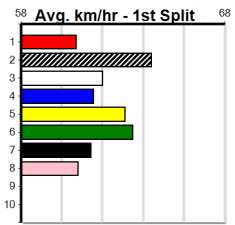

WANNON FUNCTION CENTRE (275+ RAN)

Distance: 450m, Race Type: Grade 7, Total Prizemoney: $1,530
1st: $1,000, 2nd: $320, 3rd: $160, 4th: $50

9

5:14PM

(VIC time)

Watchdog Tips: 0 0 0 0 **Bet:** .