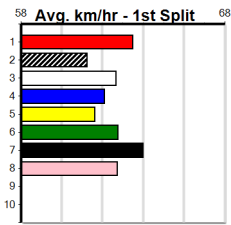

ONE MORE RACE TO GO

Distance: 390m, Race Type: Grade 5, Total Prizemoney: $1,530
1st: $1,000, 2nd: $320, 3rd: $160, 4th: $50

12

6:13PM

(VIC time)

Watchdog Tips:

0 0 0 0

Bet: