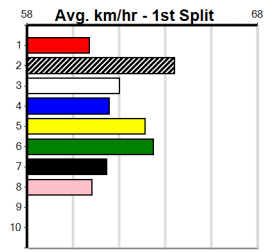

WANNON FUNCTION CENTRE (275+ RANK)

Distance: 450m, Race Type: Grade 7, Total Prizemoney: $1,530
1st: $1,000, 2nd: $320, 3rd: $160, 4th: $50

Watchdog Tips:

Bet:

Table with columns: Form Box, Wgt, Dist, Track, Date, Time, BON, Margin, 1st/2nd (Time), PIR, Checked, Comment, W/R, Split 1, S/P, Grade

ASTON GEIKO [7]
BD Bitch Oct-21 Sire: ASTON DEE BEE Dam: ASTON GEISHA
Owner(s): R Borda
Trainer: Craig Treherne (Lara)
Winning Distances: < 300m (0) 300 - 399m (0) 400 - 499m (1) 500 - 599m (0) 600 - 699m (0) > 700m (0)
Winning Weights: 28.2(1)
Box History table and Prize Best Starts Trk/Dts APM summary.

MERMAID LADY [7]
BK Bitch Nov-22 Sire: ZACK MONELLI Dam: WON'T STOP HER
Owner(s): IRISH RED (SYN), P Lenehan, P Lenehan, R Rendell
Trainer: Philip Lenehan (Toolong)
Winning Distances: < 300m (0) 300 - 399m (1) 400 - 499m (0) 500 - 599m (0) 600 - 699m (0) > 700m (0)
Winning Weights: 28.6(1)
Box History table and Prize Best Starts Trk/Dts APM summary.

CHOJI AKIMICHI [7]
BK Dog Sep-22 Sire: FERAL FRANKY Dam: LADY PANDORA
Owner(s): A Blake
Trainer: Mary Blake (White Hills)
Winning Distances: < 300m (0) 300 - 399m (1) 400 - 499m (0) 500 - 599m (0) 600 - 699m (0) > 700m (0)
Winning Weights: 39.1(1)
Box History table and Prize Best Starts Trk/Dts APM summary.

HARDSTYLE GRACIE [7]
BK Bitch Jan-22 Sire: HARD STYLE RICO Dam: DANCING SIENNA
Owner(s): R Di mauro
Trainer: Deb Carr (Minirera)
Winning Distances: < 300m (0) 300 - 399m (0) 400 - 499m (1) 500 - 599m (0) 600 - 699m (0) > 700m (0)
Winning Weights: 29.2(1)
Box History table and Prize Best Starts Trk/Dts APM summary.

GO JETTERS [7]
BD Dog Feb-22 Sire: ZAMBORA BROCKIE Dam: SHE'S A BLAZIN'
Owner(s): J Clarke
Trainer: Jack Clarke (Creswick)
Winning Distances: < 300m (0) 300 - 399m (0) 400 - 499m (1) 500 - 599m (0) 600 - 699m (0) > 700m (0)
Winning Weights: 32.6(1)
Box History table and Prize Best Starts Trk/Dts APM summary.