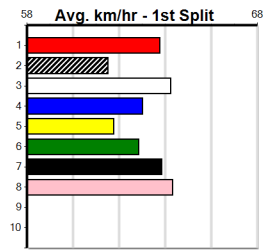

CASSIGN DESIGN (275+ RANK)

Distance: 450m, Race Type: Grade 5, Total Prizemoney: $1,530
1st: $1,000, 2nd: $320, 3rd: $160, 4th: $50

Watchdog Tips:

Bet:

Table with columns: Form Box, Wgt, Dist, Track, Date, Time, BON, Margin, 1st/2nd (Time), PIR, Checked, Comment, W/R, Split 1, S/P, Grade

SQUIGGLY KING [5]
BK Dog Feb-21 Sire: MEPUNGA BLAZER Dam: HEADSPACE
Owner(s): R Fisher
Trainer: Ronald Fisher (Lara)
Winning Distances: < 300m (0) 300 - 399m (3) 400 - 499m (2) 500 - 599m (0) 600 - 699m (0) > 700m (0)
Winning Weights: 31.9(1) 32.3(1) 32.4(1) 32.8(1) 32.9(1)
Box History table and Prize Best Starts table included.

IVERSON [5]
BE Bitch Dec-19 Sire: MY REDEEMER Dam: MIRACLES HAPPEN
Owner(s): E Steel
Trainer: Elizabeth Steel (Nullawarre North)
Winning Distances: < 300m (0) 300 - 399m (0) 400 - 499m (4) 500 - 599m (0) 600 - 699m (0) > 700m (0)
Winning Weights: 27.1(1) 28.1(1) 28.3(1) 29.0(1)
Box History table and Prize Best Starts table included.

BELAIR BEE [5]
RBD Bitch Jan-22 Sire: TOMMY SHELBY Dam: MEPUNGA PRUE
Owner(s): G Wickham
Trainer: Trevor Steel (Nullawarre)
Winning Distances: < 300m (0) 300 - 399m (1) 400 - 499m (3) 500 - 599m (0) 600 - 699m (0) > 700m (0)
Winning Weights: 26.0(1) 26.1(2) 27.2(1)
Box History table and Prize Best Starts table included.

CAESARS PALACE [5]
BE Dog Oct-20 Sire: WORM BURNER Dam: OUTSIDE EDGE
Owner(s): M Roberts
Trainer: Mark Roberts (Terang)
Winning Distances: < 300m (0) 300 - 399m (0) 400 - 499m (0) 500 - 599m (3) 600 - 699m (0) > 700m (0)
Winning Weights: 29.1(1) 29.8(1) 30.7(1)
Box History table and Prize Best Starts table included.

FLYING HOT [5]
BK Dog Oct-21 Sire: MY REDEEMER Dam: MISS CAITLYN
Owner(s): M Roberts
Trainer: Christian Roberts (Terang)
Winning Distances: < 300m (0) 300 - 399m (0) 400 - 499m (2) 500 - 599m (1) 600 - 699m (0) > 700m (0)
Winning Weights: 32.6(1) 33.2(1) 33.4(1)
Box History table and Prize Best Starts table included.

1

2

3

4

5