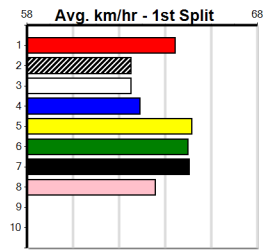

Owner(s):

Winning Distances: < 300m (0) 300 - 399m (0) 400 - 499m (0) 500 - 599m (0) 600 - 699m (0) > 700m (0)

Winning Weights:

Box History

SPORTSBETGREEN TICKS (275+ RANK)

Distance: 390m, Race Type: Grade 5, Total Prizemoney: \$1,530
1st: \$1,000, 2nd: \$320, 3rd: \$160, 4th: \$50