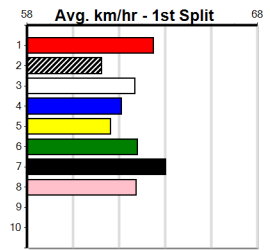

ONE MORE RACE TO GO

Distance: 390m, Race Type: Grade 5, Total Prizemoney: $1,530
1st: $1,000, 2nd: $320, 3rd: $160, 4th: $50

Watchdog Tips:

Bet:

Form Box Wgt Dist Track Date Time BON Margin 1st/2nd (Time) PIR Checked Comment W/R Split 1 S/P Grade

PULL START PUMBA (NSW)[5]
BK Dog Oct-21 Sire: RITZA LENNY Dam: IT'S A SHAME
Owner(s): D Keane
Trainer: Danielle Keane (Koroit)
Winning Distances: < 300m (0) 300 - 399m (3) 400 - 499m (0) 500 - 599m (0) 600 - 699m (0) > 700m (0)
Winning Weights: 31.2(1) 32.0(1) 32.5(1)
Box History table and Prize Best Starts table included.

SAINT KIMETTO [5]
WBK Dog Jan-21 Sire: ASTON KIMETTO Dam: MISS LAVA
Owner(s): P Byrne
Trainer: Narelle Byrne (Koroit)
Winning Distances: < 300m (0) 300 - 399m (0) 400 - 499m (3) 500 - 599m (1) 600 - 699m (0) > 700m (0)
Winning Weights: 31.9(1) 32.8(1) 32.9(1) 33.3(1)
Box History table and Prize Best Starts table included.

BLIND MAN (SA)[5]
BK Dog Dec-21 Sire: KEYBOW Dam: MENTAL LEE
Owner(s): S Baulch
Trainer: Shaun Baulch (Mortlake)
Winning Distances: < 300m (0) 300 - 399m (3) 400 - 499m (0) 500 - 599m (0) 600 - 699m (0) > 700m (0)
Winning Weights: 33.6(1) 34.2(1) 34.5(1)
Box History table and Prize Best Starts table included.

HUGGY WUGGY [5]
WBK Dog Aug-21 Sire: HOOKED ON SCOTCH Dam: STELLINA ROSE
Owner(s): P Cassar
Trainer: Briana Robertson -Ieoch (Smeato)
Winning Distances: < 300m (0) 300 - 399m (1) 400 - 499m (3) 500 - 599m (0) 600 - 699m (0) > 700m (0)
Winning Weights: 31.1(1) 31.9(1) 32.3(1) 32.4(1)
Box History table and Prize Best Starts table included.

FAMILY FRIEND [5]
F Dog Mar-21 Sire: TOMMY BRISLANE Dam: SUNNINGDALE
Owner(s): A Brookes
Trainer: Allan Brookes (Koroit)
Winning Distances: < 300m (0) 300 - 399m (2) 400 - 499m (2) 500 - 599m (0) 600 - 699m (0) > 700m (0)
Winning Weights: 28.9(1) 29.1(1) 29.2(1) 29.9(1)
Box History table and Prize Best Starts table included.

1

2

3

4

5