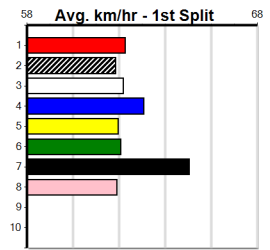

MATKO HIRE (275+RANK)

Distance: 390m, Race Type: Grade 7, Total Prizemoney: $1,530
1st: $1,000, 2nd: $320, 3rd: $160, 4th: $50

Watchdog Tips:

Bet:

Table with columns: Form Box, Wgt, Dist, Track, Date, Time, BON, Margin, 1st/2nd (Time), PIR, Checked, Comment, WR, Split 1, S/P, Grade

PAW NIKKI (NSW)[7]
BK Bitch Jul-22 Sire: JS FLAMIN ACE Dam: DYNA ADRIA
Owner(s): B Wheeler
Trainer: Robert Camilleri (Lara)
Winning Distances: < 300m (0) 300 - 399m (1) 400 - 499m (0) 500 - 599m (0) 600 - 699m (0) > 700m (0)
Winning Weights: 27.3(1)
Box History table and Prize Best Starts table included.

SLICK WHISPER [7]
BK Dog Apr-22 Sire: FLYNN Dam: VELOCITY WHISPER
Owner(s): J Caruana
Trainer: Donna Robertson (Bald Hills)
Winning Distances: < 300m (0) 300 - 399m (0) 400 - 499m (1) 500 - 599m (0) 600 - 699m (0) > 700m (0)
Winning Weights: 32.6(1)
Box History table and Prize Best Starts table included.

HARDSTYLE RUBY [7]
BD Bitch Jan-22 Sire: HARD STYLE RICO Dam: DANCING SIENNA
Owner(s): R Di mauro
Trainer: Deb Carr (Minirera)
Winning Distances: < 300m (0) 300 - 399m (1) 400 - 499m (0) 500 - 599m (0) 600 - 699m (0) > 700m (0)
Winning Weights: 29.4(1)
Box History table and Prize Best Starts table included.

FOGHORN JACK [7]
BKW Dog Jul-22 Sire: BEAST UNLEASHED Dam: MEPUNGA FAME
Owner(s): P Keane
Trainer: Mark Keane (Koroit)
Winning Distances: < 300m (0) 300 - 399m (1) 400 - 499m (0) 500 - 599m (0) 600 - 699m (0) > 700m (0)
Winning Weights: 34.1(1)
Box History table and Prize Best Starts table included.

ASTILL BALE (NSW)[7]
RF Dog Feb-22 Sire: FERNANDO BALE Dam: HADARAH BALE
Owner(s): B Wheeler
Trainer: Robert Camilleri (Lara)
Winning Distances: < 300m (0) 300 - 399m (0) 400 - 499m (1) 500 - 599m (0) 600 - 699m (0) > 700m (0)
Winning Weights: 30.8(1)
Box History table and Prize Best Starts table included.

1

2

3

4

5