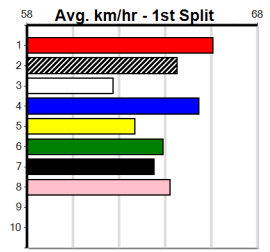

PADDY WANTS PATS (275+ RANK)

Distance: 450m, Race Type: Grade 5, Total Prizemoney: $1,530
1st: $1,000, 2nd: $320, 3rd: $160, 4th: $50

Watchdog Tips:

Bet:

Table with columns: Form Box, Wgt, Dist, Track, Date, Time, BON, Margin, 1st/2nd (Time), PIR, Checked, Comment, W/R, Split 1, S/P, Grade

ELK [5]
BK Bitch Sep-21
Sire: FERNANDO BALE Dam: BRYLEE
Owner(s): R Morrissey
Trainer: Gary Hunt (Cudgee)
Winning Distances: < 300m (0) 300 - 399m (3) 400 - 499m (2) 500 - 599m (0) 600 - 699m (0) > 700m (0)
Winning Weights: 26.6(1) 26.9(1) 27.0(1) 27.2(2)
Race results table with columns: Rank, Wgt, Dist, Track, Date, Time, BON, Margin, 1st/2nd (Time), PIR, Checked, Comment, W/R, Split 1, S/P, Grade

Box History table for ELK [5]
Prize Best Starts Trk/Dts APM

HATENNA BALE (NSW)[5]
BK Bitch May-21
Sire: ALLEN DEED Dam: DYNA ZESTY
Owner(s): B Wheeler
Trainer: Robert Camilleri (Lara)
Winning Distances: < 300m (0) 300 - 399m (2) 400 - 499m (4) 500 - 599m (0) 600 - 699m (0) > 700m (0)
Winning Weights: 26.5(1) 26.7(2) 27.3(1) 27.5(1) 28.4(1)
Race results table with columns: Rank, Wgt, Dist, Track, Date, Time, BON, Margin, 1st/2nd (Time), PIR, Checked, Comment, W/R, Split 1, S/P, Grade

Box History table for HATENNA BALE (NSW)[5]
Prize Best Starts Trk/Dts APM

SAINT MADIX [5]
BK Dog Jan-21
Sire: ASTON KIMETTO Dam: MISS LAVA
Owner(s): P Byrne
Trainer: Peter Byrne (Koroit)
Winning Distances: < 300m (0) 300 - 399m (1) 400 - 499m (2) 500 - 599m (0) 600 - 699m (0) > 700m (0)
Winning Weights: 35.5(1) 35.8(1) 36.1(1)
Race results table with columns: Rank, Wgt, Dist, Track, Date, Time, BON, Margin, 1st/2nd (Time), PIR, Checked, Comment, W/R, Split 1, S/P, Grade

Box History table for SAINT MADIX [5]
Prize Best Starts Trk/Dts APM

MINH NARDO (NSW)[5]
BK Bitch Apr-22
Sire: BERNARDO Dam: SHELBY DREAM
Owner(s): R Gavin
Trainer: Raylene Gavin (Killarney)
Winning Distances: < 300m (0) 300 - 399m (0) 400 - 499m (4) 500 - 599m (0) 600 - 699m (0) > 700m (0)
Winning Weights: 27.2(1) 27.3(2) 27.7(1)
Race results table with columns: Rank, Wgt, Dist, Track, Date, Time, BON, Margin, 1st/2nd (Time), PIR, Checked, Comment, W/R, Split 1, S/P, Grade

Box History table for MINH NARDO (NSW)[5]
Prize Best Starts Trk/Dts APM

MORAINO MARCO [5]
WBK Dog Nov-20
Sire: MY REDEEMER Dam: RADIO SILENT
Owner(s): MORAINO (SYN), G Judd, S Judd
Trainer: Peter Fulton (Ecklin South)
Winning Distances: < 300m (0) 300 - 399m (1) 400 - 499m (2) 500 - 599m (3) 600 - 699m (0) > 700m (0)
Winning Weights: 31.6(1) 31.8(1) 32.0(1) 32.5(2) 32.6(1)
Race results table with columns: Rank, Wgt, Dist, Track, Date, Time, BON, Margin, 1st/2nd (Time), PIR, Checked, Comment, W/R, Split 1, S/P, Grade

Box History table for MORAINO MARCO [5]
Prize Best Starts Trk/Dts APM