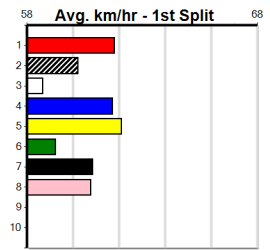

13 RACES TODAY (275+ RANK)

1

2:32PM

(VIC time)

Distance: 390m, Race Type: Maiden, Total Prizemoney: $1,530
1st: $1,000, 2nd: $320, 3rd: $160, 4th: $50

Watchdog Tips: ☐ ☐ ☐ ☐ ☐ **Bet:** ☐

Form	Box	Wgt	Dist	Track	Date	Time	BON	Margin	1st/2nd (Time)	PIR	Checked	Comment	WR	Split 1	S/P	Grade

1

FREE FEED [M]
BD Bitch Dec-22 Sire: KINLOCH BRAE Dam: BUFFET DESTROYER
Owner(s): D Keane Trainer: Mark Keane (Koroit)
Winning Distances: < 300m (0) 300 - 399m (0) 400 - 499m (0) 500 - 599m (0) 600 - 699m (0) > 700m (0)
Winning Weights:
4th (1) 25.1 305 MTG R2 12-May-24 18.22 17.70 7.50L KNIGHT VADER (17.71) 5.99 $11.00 M
4th (4) 25.3 305 MTG R1 02-Jun-24 18.69 17.49 1.5L MYOLA THALIA (18.58) 5.91 $3.30 M
4th (4) 25.0 400 MTG R2 09-Jun-24 24.05 22.90 5.50L BUNGALOO BRUISER (23.67) 11.23 $5.50 M
6th (4) 25.1 305 MTG R1 30-Jun-24 18.64 17.69 14.00 MUNDULLA (17.69) 6.07 $11.00 M
3rd (4) 25.0 305 MTG R1 11-Jul-24 18.25 18.02 3.25L MANNER OF STRIFE (18.02) 6.00 $12.00 M
7th (1) 24.6 390 WBL R2 09-Sep-24 23.46 22.33 4.75L ASTON TYSON (23.13) M/77 9.15 $5.00 M
Last 3 wins NOT included above

Box History

Bx	1st	2nd	3rd	4th	5th	6th	7th	8th
1				1				1
2								
3								
4			1	2		1		
5								
6								
7								
8								

Prize Best	$145.00
Starts	23.46(1)-9/9/24
Trk/Dts	6-0-0-1
APM	1-0-0-0
	87

2

PAW DANDY (NSW)[M]
BD Bitch Jul-22 Sire: FERNANDO BALE Dam: DYNA KELLY
Owner(s): B Wheeler Trainer: Deborah Coleman (Lara)
Winning Distances: < 300m (0) 300 - 399m (0) 400 - 499m (0) 500 - 599m (0) 600 - 699m (0) > 700m (0)
Winning Weights:
7th (4) 24.4 400 GEL R1 25-May-24 23.64 22.40 13.00 OWNED BY CLOWNS (22.80) M/67 8.99 $7.00 M
7th (5) 24.3 350 TRA R1 12-Jun-24 20.92 19.75 12.00 PERCIVAL (20.12) M/77 7.14 $38.60 M
7th (2) 24.0 390 WBL R2 17-Jun-24 23.31 22.51 8.50L SHARON'S LASS (22.75) M/87 9.34 $13.10 M
7th (3) 24.0 390 WBL R1 24-Jun-24 23.38 22.13 15.00 TUBMAN'S LEGACY (22.36) M/66 9.40 $17.20 M
4th (7) 25.0 390 SHP R1 07-Sep-24 23.19 22.49 9.00L BEAR IT IS (22.58) M/64 8.95 $5.30 M
Last 3 wins NOT included above

Box History

Bx	1st	2nd	3rd	4th	5th	6th	7th	8th
1								
2								1
3								1
4								1
5								1
6								
7			1					
8								

Prize Best	$50.00
Starts	23.31(2)-17/6/24
Trk/Dts	5-0-0-0
APM	2-0-0-0
	50

3

SOUR GIRL [M]
F Bitch May-22 Sire: FERNANDO BALE Dam: PUNK LASS ROCKS
Owner(s): K Peddie Trainer: Kyle Brooks (Maroona)
Winning Distances: < 300m (0) 300 - 399m (0) 400 - 499m (0) 500 - 599m (0) 600 - 699m (0) > 700m (0)
Winning Weights:
7th (5) 22.6 400 GEL R2 27-Apr-24 24.02 22.35 20.00 BLOODLINE (22.68) M/77 V3 9.12 $49.30 M
8th (5) 22.5 400 WGL R1 07-May-24 24.01 22.47 19.00 STIFLER (22.71) M/88 9.13 $103.70 M
7th (7) 22.5 350 TRA R1 10-May-24 20.57 19.55 14.00 DUNSMORE FLYER (19.66) M/77 W 7.13 $52.40 M
8th (1) 22.8 350 TRA R1 20-May-24 21.22 19.98 13.00 WINCKIE BALE (20.36) M/88 7.26 $16.50 T3-M
Last 3 wins NOT included above

Box History

Bx	1st	2nd	3rd	4th	5th	6th	7th	8th
1								1
2								
3								
4								
5							1	1
6								
7								1
8								

Prize Best	$0.00
Starts	FSH
Trk/Dts	4-0-0-0
APM	0-0-0-0
	0