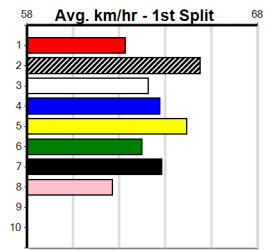

WOOD MOTORCYCLE & MOWER (275+ RANK)

Distance: 390m, Race Type: Grade 6, Total Prizemoney: $1,530
1st: $1,000, 2nd: $320, 3rd: $160, 4th: $50

Watchdog Tips: [ ] [ ] [ ] [ ] Bet: [ ]

Form Box Wgt Dist Track Date Time BON Margin 1st/2nd (Time) PIR Checked Comment WR Split 1 S/P Grade

SAINT JAYDEN [6] BE Dog Mar-22 Sire: BERNARDO Dam: SAINT MADDIE
Owner(s): P Byrne
Trainer: Connor Byrne (Koroit)
Winning Distances: < 300m (0) 300 - 399m (2) 400 - 499m (0) 500 - 599m (0) 600 - 699m (0) > 700m (0)
Winning Weights: 30.5(1) 30.6(1)
Box History table and Prize Best Starts table included.

BIT MISTY [6] BK Bitch Jan-22 Sire: RAW ABILITY Dam: SEA MIST
Owner(s): THREE GIFTS (SYN), D Hawthorne, S Maher
Trainer: Daniel Hawthorne (Warrnambool)
Winning Distances: < 300m (0) 300 - 399m (2) 400 - 499m (0) 500 - 599m (0) 600 - 699m (0) > 700m (0)
Winning Weights: 28.3(1) 28.9(1)
Box History table and Prize Best Starts table included.

CAWBOURNE MILLIE (NSW)[BK Bitch Apr-22 Sire: FLYING RICCIARDO Dam: SWEET CAWBOURNE
Owner(s): J Green
Trainer: Julie Green (Parwan)
Winning Distances: < 300m (0) 300 - 399m (1) 400 - 499m (1) 500 - 599m (0) 600 - 699m (0) > 700m (0)
Winning Weights: 26.7(1) 27.4(1)
Box History table and Prize Best Starts table included.

MYOLA THALIA [6] BK Bitch Dec-22 Sire: AUSSIE INFRARED Dam: UNDERCOVER BOSS
Owner(s): A Kampman
Trainer: Annette Kampman (Purdeet)
Winning Distances: < 300m (0) 300 - 399m (2) 400 - 499m (0) 500 - 599m (0) 600 - 699m (0) > 700m (0)
Winning Weights: 26.3(1) 27.2(1)
Box History table and Prize Best Starts table included.

SUPER CECICHE [6] BK Bitch Feb-22 Sire: SHIMA SHINE Dam: SUPER C AZELLE
Owner(s): G Collins
Trainer: Margery Quick (Haddon)
Winning Distances: < 300m (0) 300 - 399m (2) 400 - 499m (0) 500 - 599m (0) 600 - 699m (0) > 700m (0)
Winning Weights: 27.5(1) 29.0(1)
Box History table and Prize Best Starts table included.

1

2

3

4

5