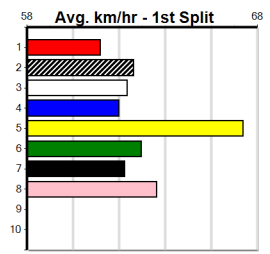

WARRNAMBOOL RACE 13

Distance: 390m, Race Type: Grade 5, Total Prizemoney: $1,530
1st: $1,000, 2nd: $320, 3rd: $160, 4th: $50

Watchdog Tips:

Bet:

Table with columns: Form Box, Wgt, Dist, Track, Date, Time, BON, Margin, 1st/2nd (Time), PIR, Checked, Comment, WR, Split 1, S/P, Grade

CAWBOURNE GIA (NSW)[5]
WBK Bitch Dec-20 Sire: LUCKY CHAP Dam: CAWBOURNE ZULU
Owner(s): R Colquhoun
Trainer: Julie Green (Parwan)
Winning Distances: < 300m (0) 300 - 399m (0) 400 - 499m (2) 500 - 599m (2) 600 - 699m (0) > 700m (0)
Winning Weights: 24.3(1) 24.8(2) 25.4(1)
Box History table and Prize Best Starts table included.

INGA LEAH [5]
BK Bitch Mar-20 Sire: SULZANTI Dam: MISS SHIEKA
Owner(s): P Inguanti
Trainer: Julie Green (Parwan)
Winning Distances: < 300m (0) 300 - 399m (4) 400 - 499m (1) 500 - 599m (0) 600 - 699m (0) > 700m (0)
Winning Weights: 24.4(1) 25.1(1) 25.2(1) 25.5(1) 25.9(1)
Box History table and Prize Best Starts table included.

ALDREN BALE [5] Biks
FBD Dog Jan-21 Sire: KONOMI Dam: DYNA UNI
Owner(s): C Roberts
Trainer: Catherine Roberts (Terang)
Winning Distances: < 300m (0) 300 - 399m (2) 400 - 499m (2) 500 - 599m (0) 600 - 699m (0) > 700m (0)
Winning Weights: 32.2(1) 32.4(1) 32.6(1) 32.7(1)
Box History table and Prize Best Starts table included.

SAINT MILLY [5]
BK Bitch Jan-21 Sire: ASTON KIMETTO Dam: MISS LAVA
Owner(s): P Byrne
Trainer: Connor Byrne (Koroit)
Winning Distances: < 300m (0) 300 - 399m (1) 400 - 499m (2) 500 - 599m (3) 600 - 699m (0) > 700m (0)
Winning Weights: 27.9(1) 28.2(1) 28.6(2) 29.3(1) 29.5(1)
Box History table and Prize Best Starts table included.

CRUISIN' CHERRY [5]
BK Bitch Nov-20 Sire: MEPUNGA CRUZER Dam: MEPUNGA BELLA
Owner(s): D Keane
Trainer: Danielle Keane (Koroit)
Winning Distances: < 300m (0) 300 - 399m (3) 400 - 499m (5) 500 - 599m (0) 600 - 699m (0) > 700m (0)
Winning Weights: 24.6(1) 25.0(1) 25.1(2) 25.2(2) 25.3(1) 25.6(1)
Box History table and Prize Best Starts table included.

1

2

3

4

5