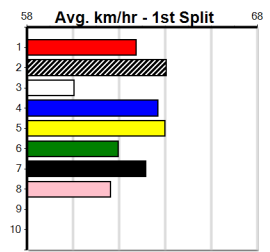

4

3:34PM

(VIC time)

Distance: 390m, Race Type: Grade 7, Total Prizemoney: $1,530
1st: $1,000, 2nd: $320, 3rd: $160, 4th: $50

Watchdog Tips: [ ] [ ] [ ] [ ] Bet: [ ]

Form Box Wgt Dist Track Date Time BON Margin 1st/2nd (Time) PIR Checked Comment WR Split 1 S/P Grade

INGA ANDIE [7] BK Bitch Apr-21 Sire: HOOKED ON SCOTCH Dam: MISS SHIEKA Trainer: Mary Inguanti (Camperdown)
Winning Distances: < 300m (0) 300 - 399m (1) 400 - 499m (0) 500 - 599m (0) 600 - 699m (0) > 700m (0)
Winning Weights: 27.1(1)
6th (1) 25.7 390 WBL R4 08-Jul-24 23.51 22.15 9.00L SHOWGIRL KARA (22.88) M/87 . . . W 9.29 $28.80 7
8th (7) 25.5 390 WBL R4 15-Jul-24 23.43 22.62 6.00L ASTON ADVANCE (23.04) M/87 . . . . 9.20 $56.80 7
7th (7) 25.5 390 WBL R9 22-Jul-24 23.10 22.22 9.50L BIT MISTY (22.45) Q/67 . . . . 9.03 $33.30 7
7th (5) 25.2 390 WBL R3 29-Jul-24 23.16 22.35 9.50L HIS CRACKIN' (22.52) M/67 . . . . 9.08 $46.30 7
3rd (7) 25.5 390 WBL R4 05-Aug-24 23.09 22.42 1.5L ORSON AS (22.99) Q/24 . . . . 8.91 $42.80 7
5th (8) 25.5 390 WBL R9 12-Aug-24 22.81 22.25 7.00L WAIRUA'S WAY (22.34) Q/55 . . . W 9.03 $33.90 7
7th (8) 25.8 390 WBL R4 26-Aug-24 23.44 22.46 11.00 MYOLA THALIA (22.68) Q/67 . . . W 9.08 $25.80 7
6th (2) 26.1 390 WBL R4 09-Sep-24 23.14 22.33 8.50L SUPER CEVICHE (22.57) Q/45 . . . . 9.07 $49.60 7
Last 3 wins NOT included above
1st (8) 27.1 390 WBL R1 02-Jan-24 22.59 22.01 1.5L ASTON COLETTE (22.68) Q/11 . . SW . 8.65 $26.70 M

Box History table for Inga Andie with columns Bx, 1st, 2nd, 3rd, 4th, 5th, 6th, 7th, 8th and Prize Best Starts Trk/Dts APM.

ASTON TYSON [7] BK Dog Mar-22 Sire: FERNANDO BALE Dam: ASTON DINNIGAN Trainer: Glenn Campbell (Anakie)
Winning Distances: < 300m (0) 300 - 399m (1) 400 - 499m (0) 500 - 599m (0) 600 - 699m (0) > 700m (0)
Winning Weights: 32.5(1)
6th (7) 32.9 400 GEL R4 09-Aug-24 23.48 22.43 13.00 PAW OSWALD (22.63) M/55 . . . . 8.70 $59.30 MH
6th (3) 33.0 390 WBL R1 15-Aug-24 23.17 21.75 15.00 RUBY'S SHOW (22.17) M/56 . . . . 8.98 $16.20 M
6th (5) 32.6 390 WBL R2 20-Aug-24 23.54 22.30 15.00 FOGHORN JACK (22.54) M/45 . . . . 8.96 $17.20 M
1st (8) 32.5 390 WBL R2 09-Sep-24 23.13 22.33 0.25L HEART TO HEART (23.14) M/11 . . . . 9.00 $7.10 M
Last 3 wins NOT included above

Box History table for Aston Tyson with columns Bx, 1st, 2nd, 3rd, 4th, 5th, 6th, 7th, 8th and Prize Best Starts Trk/Dts APM.