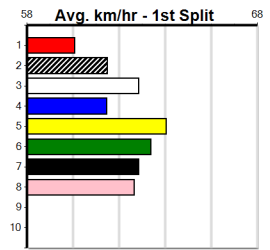

SPORTSBET MAKE IT A MULTI (275+ RANK)

Distance: 390m, Race Type: Grade 6, Total Prizemoney: $1,530
1st: $1,000, 2nd: $320, 3rd: $160, 4th: $50

Watchdog Tips:

Bet:

Form Box Wgt Dist Track Date Time BON Margin 1st/2nd (Time) PIR Checked Comment W/R Split 1 S/P Grade

SUPER SORT [6]
F Bitch Jan-22 Sire: SUPERIOR PANAMA Dam: IT'S A SORT
Owner(s): G Black
Trainer: Anita Gibbons (Lara)
Winning Distances: < 300m (0) 300 - 399m (2) 400 - 499m (0) 500 - 599m (0) 600 - 699m (0) > 700m (0)
Winning Weights: 25.2(2)
Box History table and Prize Best Starts table included.

LORELLE SOLDIER (NSW)[6]
BK Bitch Oct-20 Sire: ZIPPING GARTH Dam: SPECULATE
Owner(s): J Green
Trainer: Julie Green (Parwan)
Winning Distances: < 300m (0) 300 - 399m (0) 400 - 499m (2) 500 - 599m (0) 600 - 699m (0) > 700m (0)
Winning Weights: 27.7(1) 28.5(1)
Box History table and Prize Best Starts table included.

SAM'S GIRL [6]
WF Bitch Nov-21 Sire: FERNANDO BALE Dam: SIXTEEN PEGS
Owner(s): S Negrello
Trainer: Jack Clarke (Creswick)
ENG HOR 2024-09-15
Winning Distances: < 300m (0) 300 - 399m (1) 400 - 499m (1) 500 - 599m (0) 600 - 699m (0) > 700m (0)
Winning Weights: 25.7(1) 26.7(1)
Box History table and Prize Best Starts table included.

DAISY DEEDS [6]
BK Bitch Mar-21 Sire: BERNARDO Dam: BEAUT DEEDS
Owner(s): M Keane
Trainer: Mark Keane (Koroit)
Winning Distances: < 300m (0) 300 - 399m (2) 400 - 499m (0) 500 - 599m (0) 600 - 699m (0) > 700m (0)
Winning Weights: 27.7(1) 28.7(1)
Box History table and Prize Best Starts table included.

STEP ON AIR [6]
BD Dog Mar-22 Sire: TOMMY SHELBY Dam: ART NOVEAU
Owner(s): C Roberts
Trainer: Catherine Roberts (Terang)
Winning Distances: < 300m (0) 300 - 399m (1) 400 - 499m (1) 500 - 599m (0) 600 - 699m (0) > 700m (0)
Winning Weights: 30.2(2)
Box History table and Prize Best Starts table included.

1

2

3

4

5