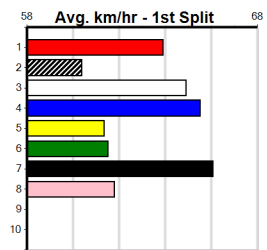

EDWARDS ELECTRICAL (275+RANK)

Distance: 450m, Race Type: Grade 6, Total Prizemoney: $1,530
1st: $1,000, 2nd: $320, 3rd: $160, 4th: $50

Watchdog Tips:

Bet:

Table with columns: Form Box, Wgt, Dist, Track, Date, Time, BON, Margin, 1st/2nd (Time), PIR, Checked, Comment, WR, Split 1, S/P, Grade

PAW OLYMPIA (NSW)[6]
BK Bitch Jul-22 Sire: JS FLAMIN ACE Dam: DYNA ADRIA
Owner(s): B Wheeler
Trainer: Robert Camilleri (Lara)
Winning Distances: < 300m (0) 300 - 399m (1) 400 - 499m (1) 500 - 599m (0) 600 - 699m (0) > 700m (0)
Winning Weights: 25.9(1) 26.8(1)
Box History table and Prize Best Starts Trk/Dts APM

NORBIT [6]
BK Dog Oct-22 Sire: FERNANDO BALE Dam: RASPUTIA
Owner(s): WESTERN WIZARD (SYN), H Demoor, C Hudson
Trainer: Raymond Gatt (Bannockburn)
Winning Distances: < 300m (0) 300 - 399m (0) 400 - 499m (2) 500 - 599m (0) 600 - 699m (0) > 700m (0)
Winning Weights: 34.0(1) 34.3(1)
Box History table and Prize Best Starts Trk/Dts APM

MATETSI (SA)[6]
BK Bitch Jan-22 Sire: AUSSIE INFRARED Dam: BANJO LASS
Owner(s): B Casey
Trainer: Brendan Casey (Penshurst)
Winning Distances: < 300m (0) 300 - 399m (0) 400 - 499m (2) 500 - 599m (0) 600 - 699m (0) > 700m (0)
Winning Weights: 22.9(1) 24.1(1)
Box History table and Prize Best Starts Trk/Dts APM

MAJOR FRANKY [6]
RF Dog Apr-22 Sire: FERAL FRANKY Dam: PUZZLES
Owner(s): B Dowler
Trainer: Brian Hodgson (Smythesdale)
Winning Distances: < 300m (0) 300 - 399m (2) 400 - 499m (0) 500 - 599m (0) 600 - 699m (0) > 700m (0)
Winning Weights: 32.9(2)
Box History table and Prize Best Starts Trk/Dts APM

ELITE HEAT (NSW)[6]
F Dog Oct-21 Sire: AUSSIE INFRARED Dam: ELITE OPAL
Owner(s): COMBEN FAMILY (SYN), R Comben, R Comben
Trainer: Craig Treherne (Lara)
Winning Distances: < 300m (0) 300 - 399m (0) 400 - 499m (2) 500 - 599m (0) 600 - 699m (0) > 700m (0)
Winning Weights: 31.9(1) 32.7(1)
Box History table and Prize Best Starts Trk/Dts APM

1

2

3

4

5