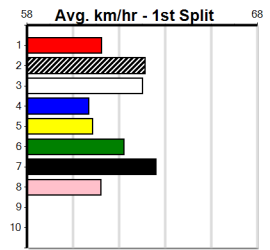

MACEY'S BISTRO (275+RANK)

Distance: 450m, Race Type: Maiden, Total Prizemoney: $1,530
1st: $1,000, 2nd: $320, 3rd: $160, 4th: $50

2

2:54PM

(VIC time)

Watchdog Tips:

Bet:

Form	Box	Wgt	Dist	Track	Date	Time	BON	Margin	1st/2nd (Time)	PIR	Checked	Comment	WR	Split 1	S/P	Grade

ASTON DIMITRI [M]

BEW Dog Mar-22 Sire: FERNANDO BALE Dam: ASTON TOPAZ

Owner(s): R Borda Trainer: Glenn Campbell (Anakie)

Winning Distances: < 300m (0) 300 - 399m (0) 400 - 499m (0) 500 - 599m (0) 600 - 699m (0) > 700m (0)

Winning Weights:

4th (2)	30.0	400	GEL	R1	05-Jul-24	23.46	22.48	4.75L ENTERTAINMENT (23.14)	S/44	. . .	8.78	$2.90 M
5th (7)	30.2	400	GEL	R2	12-Jul-24	24.08	22.51	9.00L MAGGIE PARKER (23.48)	S/45	. . .	8.79	$12.00 M
3rd (8)	30.0	390	BAL	R2	22-Jul-24	23.23	22.36	6.00L MAKE THE CUT (22.82)	S/32	. . .	8.82	$5.30 T3-M
3rd (5)	29.9	400	GEL	R2	27-Jul-24	23.49	22.66	7.00L BURN AROUND (23.00)	S/54	. . .	8.99	$13.40 M
8th (7)	29.9	400	GEL	R2	03-Aug-24	24.94	22.64	23.00 GROOVIN' (23.33)	S/88	. V0	9.31	$4.60 M
5th (4)	29.2	425	BEN	R1	14-Aug-24	24.90	23.98	8.50L TRUMPETER ROCK (24.31)	M/665	. . .	6.98	$28.40 T3-M
5th (3)	30.1	400	GEL	R1	20-Aug-24	23.37	22.49	8.00L BLONDE MUSTANG (22.83)	M/75	. . .	8.80	$12.20 M
4th (4)	30.1	400	GEL	R1	03-Sep-24	23.14	22.31	6.50L MAGIC MILEY (22.69)	S/64	. . .	8.80	$22.70 M

Last 3 wins NOT included above

Box History

Bx	1st	2nd	3rd	4th	5th	6th	7th	8th
1								1
2				1				
3					1			
4	1			1	1			
5								
6								
7					1			1
8			1					

Prize Best $935.00
Starts FSH
Trk/Dts 10-0-1-2
APM 0-0-0-0
665

NIRRANDA GRACIE [M]

BD Bitch Jan-22 Sire: KINLOCH BRAE Dam: JUST LOVIN' IT

Owner(s): A Rippon Trainer: Ashley Mcdowall (Nullawarre)

Winning Distances: < 300m (0) 300 - 399m (0) 400 - 499m (0) 500 - 599m (0) 600 - 699m (0) > 700m (0)

Winning Weights:

4th (2)	27.9	400	GEL	R1	03-May-24	23.11	22.45	7.00L SHAKER STICKER (22.63)	M/34	. . .	8.54	$19.30 MH
5th (4)	27.8	460	GEL	R3	10-May-24	27.21	25.63	8.00L PAW NICHOLLS (26.67)	Q/135	. . .	6.63	$7.80 M
8th (2)	27.8	460	GEL	R1	17-May-24	27.24	25.87	16.00 SPELL ON YOU (26.19)	M/588	. . .	6.89	$12.90 M
8th (3)	28.4	390	WBL	R2	12-Aug-24	23.28	22.25	11.00 PAW NELVIN (22.53)	M/78	. V5	9.05	$3.20 M

Last 3 wins NOT included above

Box History

Bx	1st	2nd	3rd	4th	5th	6th	7th	8th
1								
2				1				1
3								1
4					1			
5								
6								
7								
8								

Prize Best $75.00
Starts FSTD
Trk/Dts 4-0-0-0
APM 0-0-0-0
30

PEST EXPRESS [M]

BK Bitch Jan-22 Sire: ALLEN DEED Dam: RIXY YA PEST

Owner(s): J Pickett Trainer: Mathew Wright (Wangoom)

Winning Distances: < 300m (0) 300 - 399m (0) 400 - 499m (0) 500 - 599m (0) 600 - 699m (0) > 700m (0)

Winning Weights:

3rd (6)	25.9	390	WBL	R2	11-Apr-24	22.79	22.09	7.50L OUR MATE BEAR (22.29)	Q/34	. . W	8.88	$20.70 M
4th (1)	26.2	390	WBL	R1	18-Apr-24	23.07	22.32	9.50L OFFENSIVE LADY (22.40)	Q/44	. . W	9.21	$6.30 MH
6th (7)	25.8	390	WBL	R1	04-Jul-24	23.07	22.08	8.00L CUDGEE'S WREN (22.54)	Q/55	. . W	8.82	$5.90 M
6th (6)	26.2	390	WBL	R1	22-Jul-24	23.59	22.22	9.00L PAW JANELLE (22.96)	M/55	. V7	9.31	$1.80 M
4th (3)	26.8	390	WBL	R2	05-Aug-24	23.55	22.42	6.50L MORAINÉ GLORIA (23.10)	Q/24	. . W	9.07	$5.00 M

Last 3 wins NOT included above

Box History

Bx	1st	2nd	3rd	4th	5th	6th	7th	8th
1				1				
2								
3				1				
4								
5								
6			1			1		
7						1		
8								

Prize Best $385.00
Starts FSTD
Trk/Dts 5-0-0-1
APM 0-0-0-0
174