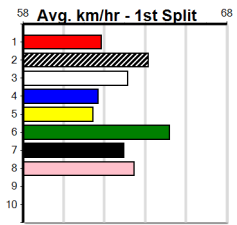

WOOD MOTORCYCLE & MOWER (275+)

Distance: 390m, Race Type: Mixed 6/7, Total Prizemoney: $1,530
1st: $1,000, 2nd: $320, 3rd: $160, 4th: $50

11

6:17PM

(VIC time)

PAW TEMPE (1) was a dominant 22.99 winner here last week and she is capable of going a lot faster. FOGHORN JACK (8) showed improvement last time and he can work into the mix mid race. DUKE CABOOM (6) can come out running at times

Watchdog Tips:

1

8

6

3

Bet:

Win 1