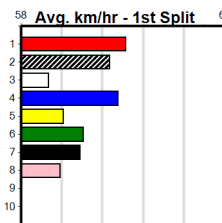

13 RACES TODAY (275+ RANK)

Distance: 390m, Race Type: Maiden, Total Prizemoney: $1,530
1st: $1,000, 2nd: $320, 3rd: $160, 4th: $50

1
2:47PM
(VIC time)

MISS FIXATED (2) showed some talent in her first prep and she is expected to fire fresh. LEGALLY BLONDE (1) owns a solid 22.82 PB here and she is drawn to be prominent throughout. SMACKDOWN SHAKA (7) has claims

Watchdog Tips: **2** **1** **7** **8** **Bet:** **Box Quinella 1,2,7 ($10 for 333.33%)**