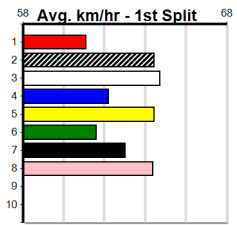

SPORTSBET MAKE IT A MULTI (275+ RAN

Distance: 450m, Race Type: Mixed 6/7, Total Prizemoney: $1,530
1st: $1,000, 2nd: $320, 3rd: $160, 4th: $50

Watchdog Tips:

8

6

3

4

Bet:

Win 8

Main table containing race details for 10 races, including horse names, trainers, odds, and winning boxes. Race 2 and 5 are marked as scratched.