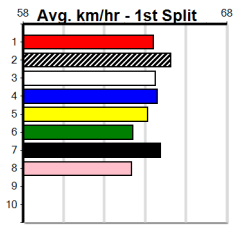

WARRNAMBOOL FENCING SPECIALISTS

Distance: 390m, Race Type: Grade 5, Total Prizemoney: $1,530
1st: $1,000, 2nd: $320, 3rd: $160, 4th: $50

4

3:44PM

(VIC time)

JAMES'S ENTITY (5) is far better than his form indicates and he will appreciate the drop in class.
SHERICKA (2) was never headed here last time and she will give a great sight again. PAW XAVIER
(3) is improving all the time.

Watchdog Tips: **5** **2** **3** **6** **Bet:** **Box Quinella 2,3,5 ($10 for 333.33%)**

Form	Box	Weight	Dist	Track	Date	Time	BON	Margin	1st/2nd (Time)	PIR	Checked	Comment	W/R	Split 1	S/P	Grade
1 IMPRESARIO (NSW)[5]																
<i>Back in form but this is harder, tough ask</i>																
BK	D				Apr-20	ASTON DEE BEE		RAGADEEN			$10.00					
Trainer: Jye Formosa (Heathcote)																
3rd	(4)	34.1	390	SHP	R3	05-Sep-24	22.83	22.17	5.50	GENERAL WINSTON (22.48)	Q/22	.	.	8.62	$19.50	T3-5
8th	(7)	34.2	390	BAL	R4	09-Sep-24	23.38	22.01	7.50	LZAPPY BALE (22.88)	S/77	.	.	8.80	$9.60	T3-5
4th	(1)	34.2	390	SHP	R4	12-Sep-24	22.85	22.24	5.00	LESPECIAL BLONDE (22.52)	M/22	.	.	8.49	$9.90	5
1st	(2)	34.2	390	BAL	R4	16-Sep-24	22.80	22.20	0.025	LBATTLE AXLE (22.80)	M/22	.	.	8.54	$5.30	T3-5
Owner(s): J Formosa																

Winning Boxes							
1	2	3	4	5	6	7	8
1	3			1	6		1 3
Prize	$18,835.00						
Best	22.58						
Starts	42-9-6-4						
Trk/Dst	3-0-1-0						
APM	$1996						

2 SHERICKA [5]																
<i>Never headed last time, danger if steps</i>																
BK	B				Apr-22	HURRY SLOWLY		ALPHA DEMETER			$4.60					
Trainer: Debbie Goudge (Terang)																
2nd	(5)	29.7	400	GEL	R10	20-Aug-24	23.08	22.49	4.25	NOTORIOUS BLAZE (22.79)	M/23	.	.	8.52	$18.90	6G
2nd	(6)	29.7	390	WBL	R9	26-Aug-24	22.55	22.46	0.25	LUCY JANE (22.54)	Q/11	.	.	8.70	$2.40	6G
6th	(6)	29.7	400	GEL	R11	03-Sep-24	23.17	22.31	5.50	FANCY KIAARN (22.81)	M/23	.	.	8.61	$8.00	X67
1st	(5)	29.6	390	WBL	R9	09-Sep-24	22.56	22.33	1.75	LSICILY (22.67)	Q/11	.	.	8.66	$1.40	6G
Owner(s): S Welsh																

Winning Boxes							
1	2	3	4	5	6	7	8
1				1			1
Prize	$5,160.00						
Best	22.55						
Starts	19-3-4-0						
Trk/Dst	4-1-1-0						
APM	$2290						

3 PAW XAVIER (NSW)[5]																
*** SCRATCHED ***																
RBD	D				Jul-22	DYNA TRON		HADEEL BALE			$3.40					
Trainer: Robert Camilleri (Lara)																
4th	(6)	34.4	390	WBL	R3	12-Aug-24	22.91	22.25	7.50	PAW VARNER (22.41)	M/34	.	.	8.87	$3.30	7
1st	(2)	34.6	300	HVL	R3	26-Aug-24	17.15	16.68	0.50	PAW OLYMPIA (17.18)	S/8	.	.	4.21	$1.50	T3-7
1=	(2)	34.6	350	HVL	R5	30-Aug-24	19.55	19.45	1.00	DONEGAL EXPRESS/PAW	S/4	.	.	6.72	$2.10	T3-RW
3rd	(4)	34.7	390	SHP	R4	05-Sep-24	22.44	22.17	3.00	LBROADY BOB (22.24)	S/55	.	.	8.67	$4.50	T3-5
Owner(s): B Wheeler																

Winning Boxes							
1	2	3	4	5	6	7	8
1	2	3	4	5	6	7	8
Prize	$3,950.00						
Best	22.91						
Starts	11-3-0-2						
Trk/Dst	1-0-0-0						
APM	$3164						

4 AMAZING SIENNA [5]																
<i>Drawn to find early bother, prefer to watch</i>																
BK	B				Dec-20	BARCIA BALE		MISS GRACIE			$12.00					
Trainer: Deb Carr (Mininera)																
4th	(6)	29.3	390	WBL	R9	22-Aug-24	22.86	21.96	8.00	DRAGONELLE (22.30)	S/56	.	.	8.88	$71.70	RW
6th	(4)	29.7	390	WBL	R7	26-Aug-24	22.98	22.46	6.50	LASTON SHERIFF (22.54)	S/66	.	.	9.00	$15.60	5
2nd	(1)	29.6	390	WBL	R12	09-Sep-24	22.73	22.33	0.75	NANDO COMMANDO (22.69)	M/23	.	.	8.95	$6.70	5
3rd	(6)	29.3	390	WBL	R5	16-Sep-24	22.92	22.61	2.00	LEVIE MALDINI (22.79)	S/64	.	.	9.10	$11.30	5
Owner(s): R Di mauro																

Winning Boxes							
1	2	3	4	5	6	7	8
1							2
Prize	$8,685.00						
Best	22.26						
Starts	46-3-11-4						
Trk/Dst	13-1-1-4						
APM	$1763