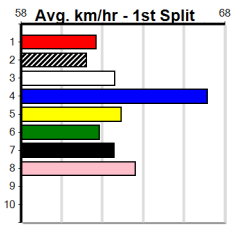

ONE MORE RACE TO GO (275+ RANK)

Distance: 390m, Race Type: Grade 5, Total Prizemoney: $1,530
1st: $1,000, 2nd: $320, 3rd: $160, 4th: $50

12

6:41PM

(VIC time)

KEMPTON BALE (1) has regained some confidence in his past two and he should prove too classy for these. SCOTT TO BURN (8) was impressive two runs back and he can work into the mix mid race. CRUISIN' CHERRY (4) can come out running

Watchdog Tips:

1

8

4

2

Bet:

Win 1