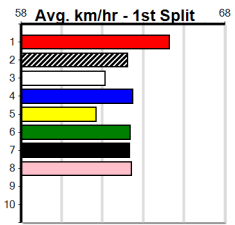

WARRNAMBOOL RACE 13 (275+ RANK)

13 (E1)

7:03PM

(VIC time)

Distance: 390m, Race Type: Grade 5, Total Prizemoney: $1,530
1st: $1,000, 2nd: $320, 3rd: $160, 4th: $50

REMEMBER WHAT (4) is better than her past three runs and she will appreciate the drop in class.
ALDREN BALE (3) was far from disgraced here last time and he will give a sight again. PULL START
PUMBA (6) can show early speed at times

Watchdog Tips:

4 **3** **6** **7**

Bet:

Win 4