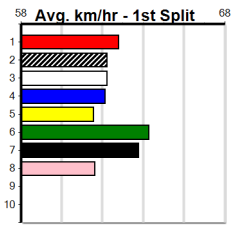

BROAD TREE CARE (275+ RANK)

Distance: 390m, Race Type: Grade 7, Total Prizemoney: $1,530
1st: $1,000, 2nd: $320, 3rd: $160, 4th: $50

9

5:32PM

(VIC time)

IAN BALE (4) has been placed in four of six here and he can work into the mix mid race.
SILVERTREE FLOSS (2) had little luck in her local debut at Geelong and she will be better for the run. ASTON RUINART (5) can show early speed at times.

Watchdog Tips: **4** **2** **5** **7** **Bet:** **Win 4**