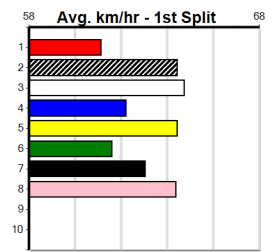

SPORTSBET MAKE IT A MULTI (275+ RANK)

Distance: 450m, Race Type: Mixed 6/7, Total Prizemoney: $1,530
1st: $1,000, 2nd: $320, 3rd: $160, 4th: $50

MERMAID LADY (8) was never headed in her handy 22.56 win here and she will appreciate the rise in distance. PINEAPPLE JUICE (6) showed improvement to score here two runs back in 26.06 and he should be in the mix again. AINTREE RAMBLER (3) has claims

Watchdog Tips: 8 6 3 4 Bet: Win 8

ASTON LUCIANA [7] Steady maiden winner, can miss the kick, tested $12.00
BEW Bitch Mar-22 Sire: FERNANDO BALE Dam: ASTON TOPAZ
Trainer: Glenn Campbell (Anakie)
Winning Distances: < 300m (0) 300 - 399m (0) 400 - 499m (1) 500 - 599m (0) 600 - 699m (0) > 700m (0)
Winning Weights: 26.2(1)
4th (2) 25.2 425 BEN R2 20-Jul-24 24.76 24.13 7.00L KURRACA KID (24.27) S/654 . . . . 6.88 $6.00 M
7th (7) 25.5 450 BAL R1 28-Jul-24 27.16 25.57 17.00 LUNA'S GIRL (25.98) M/778 . . . . 7.01 $13.60 T3-M
5th (7) 25.3 425 BEN R2 02-Aug-24 24.76 23.70 14.00 KRAKEN WHISKY (23.83) S/665 . . . . 6.88 $26.90 M
4th (5) 25.8 425 BEN R1 14-Aug-24 24.82 23.98 7.50L TRUMPETER ROCK (24.31) M/544 . . . . 6.86 $31.70 T3-M
1st (1) 26.2 400 GEL R2 20-Aug-24 23.51 22.49 1.75L MR. PERSONALITY (23.62) M/63 . . . . 8.81 $4.10 M
5th (4) 26.0 390 WBL R4 26-Aug-24 23.21 22.46 7.50L MYOLA THALIA (22.68) M/74 . . . . 9.18 $9.00 T
6th (6) 25.6 450 WBL R5 09-Sep-24 26.49 25.73 11.00 PAW VARNER (25.75) M/566 . . . . 7.08 $43.10 X67
7th (7) 25.4 450 WBL R9 16-Sep-24 26.35 25.73 4.50L BOMB MARVIN (26.04) S/666 . . . . 7.14 $29.10 T
Last 3 wins NOT included above
Prize Best $1695.00
Starts 26.35(7)-16/9/24
Trk/Dts 11-1-1-0
APM 2-0-0-0 1227

RESIGN THE PLOW [7] *** SCRATCHED *** $99.00
BD Bitch Jan-22 Sire: ALLEN DEED Dam: RIXY YA PEST
Trainer: Mathew Wright (Wangoom)
Winning Distances: < 300m (0) 300 - 399m (0) 400 - 499m (1) 500 - 599m (0) 600 - 699m (0) > 700m (0)
Winning Weights: 24.2(1)
3rd (2) 24.0 390 WBL R3 16-May-24 22.60 21.89 6.50L ASTON ZINGARA (22.15) M/55 . . . W 8.90 $20.60 T
4th (4) 24.0 410 HOR R2 21-May-24 23.89 23.21 6.50L TRESPASSING (23.45) M/44 . . . V21 10.64 $6.40 T
3rd (7) 25.4 390 WBL R2 04-Jul-24 22.85 22.08 1.75L TUBMAN'S LEGACY (22.73) M/22 . . . . 8.74 $5.80 T
7th (6) 25.7 390 WBL R9 11-Jul-24 23.14 21.94 15.00 DRAGONELLE (22.12) M/68 . . . . 8.90 $63.80 X67
6th (4) 25.6 390 WBL R3 01-Aug-24 23.71 21.93 18.00 TECTONIC (22.47) M/56 . . . V5 8.86 $22.60 T
7th (1) 25.9 450 WBL R4 08-Aug-24 26.19 25.35 12.00 NACHO PROBLEM (25.39) M/777 . . . W 7.10 $40.10 X67H
3rd (2) 25.6 390 WBL R3 26-Aug-24 22.80 22.46 2.50L FLAX MILL (22.62) M/23 . . . W 8.89 $3.60 T
6th (5) 25.6 390 WBL R9 19-Sep-24 23.29 22.11 8.50L MISCHIEF MATE (22.70) M/65 . . . . 9.31 $26.70 T
Last 3 wins NOT included above
1st (7) 24.2 410 HOR R2 05-Apr-24 23.67 23.32 4.25L SAM'S GIRL (23.96) M/11 . . . . 10.40 $7.70 M
Prize Best $4240.00
Starts 26.19(1)-8/8/24
Trk/Dts 19-1-2-4
APM 2-0-0-0 1582