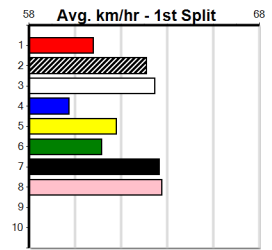

MACEY'S BISTRO (275+RANK)

Distance: 450m, Race Type: Maiden, Total Prizemoney: $1,530
1st: $1,000, 2nd: $320, 3rd: $160, 4th: $50

2

3:04PM

(VIC time)

ASTON CIARRA (8) has been solidly placed in her past four and she gets her chance to break through. BELAIR BETTY (1) is better than her past few runs and she will get plenty of cover early on. LEKTRA DURAK (3) has claims

Watchdog Tips: **8** **1** **3** **5** **Bet:** **Win 8**

1

BELAIR BETTY [M] **$3.50**

BK **Bitch** **Nov-22** **Sire: ASTON RUPEE** **Dam: MEPUNGA BELLA** **Trainer: Trevor Steel (Nullawarre)**

Owner(s): G Wickham

Winning Distances: < 300m (0) 300 - 399m (0) 400 - 499m (0) 500 - 599m (0) 600 - 699m (0) > 700m (0)

Winning Weights:

Run	Pos	Wgt	Dist	Track	Date	Time	BO	Margin	1st/2nd (Time)	PIR	Checked	Comment	WR	Split 1	S/P	Grade
2nd	(3)	27.6	390	WBL	R1	18-Jul-24	22.96	22.07	11.00 ASTON KING (22.21)	S/43	.	.	.	9.17	$14.80 M	.
7th	(2)	27.7	390	WBL	R1	25-Jul-24	23.13	22.11	9.00L PAW PENELOPE (22.50)	M/77	.	.	.	9.61	$14.50 MH	.
6th	(6)	27.7	390	WBL	R1	08-Aug-24	22.97	21.85	10.00 INGA BUDDY (22.30)	M/56	.	.	.	9.37	$52.70 M	.
3rd	(7)	27.9	390	WBL	R2	15-Aug-24	22.75	21.75	7.00L MORE WINE PLEASE (22.28)	M/84	.	.	.	9.20	$16.90 M	.
6th	(3)	28.0	390	WBL	R1	22-Aug-24	23.30	21.96	12.00 JADED SMILE (22.48)	M/77	.	.	.	9.51	$14.00 M	.
6th	(2)	27.7	450	WBL	R3	12-Sep-24	26.09	25.32	8.50L INFRA ROCK (25.51)	M/666	.	.	.	7.15	$22.00 M	.
6th	(8)	27.7	450	WBL	R3	19-Sep-24	26.37	25.20	12.00 REUBEN HILL (25.56)	S/866	.	.	.	6.91	$68.80 MH	.

Last 3 wins NOT included above

Box History

Bx	1st	2nd	3rd	4th	5th	6th	7th	8th
1								
2								
3		1					1	1
4						1		
5								
6						1		
7			1					
8							1	

Prize Best $780.00
Starts 26.09(2)-12/9/24
Trk/Dts 7-0-1-1
APM 2-0-0-0
520

2

PEST EXPRESS [M] **$99.00**

BK **Bitch** **Jan-22** **Sire: ALLEN DEED** **Dam: RIXY YA PEST** **Trainer: Mathew Wright (Wangoom)**

Owner(s): J Pickett

Winning Distances: < 300m (0) 300 - 399m (0) 400 - 499m (0) 500 - 599m (0) 600 - 699m (0) > 700m (0)

Winning Weights:

Run	Pos	Wgt	Dist	Track	Date	Time	BO	Margin	1st/2nd (Time)	PIR	Checked	Comment	WR	Split 1	S/P	Grade
3rd	(6)	25.9	390	WBL	R2	11-Apr-24	22.79	22.09	7.50L OUR MATE BEAR (22.29)	Q/34	.	.	W	8.88	$20.70 M	.
4th	(1)	26.2	390	WBL	R1	18-Apr-24	23.07	22.32	9.50L OFFENSIVE LADY (22.40)	Q/44	.	.	W	9.21	$6.30 MH	.
6th	(7)	25.8	390	WBL	R1	04-Jul-24	23.07	22.08	8.00L CUDGEE'S WREN (22.54)	Q/55	.	.	W	8.82	$5.90 M	.
6th	(6)	26.2	390	WBL	R1	22-Jul-24	23.59	22.22	9.00L PAW JANELLE (22.96)	M/55	.	.	V7	9.31	$1.80 M	.
4th	(3)	26.8	390	WBL	R2	05-Aug-24	23.55	22.42	6.50L MORAINÉ GLORIA (23.10)	Q/24	.	.	W	9.07	$5.00 M	.
7th	(3)	26.5	450	WBL	R2	16-Sep-24	27.03	25.73	14.00 PINEAPPLE JUICE (26.06)	M/564	.	.	.	6.95	$11.40 M	.

Last 3 wins NOT included above

Box History

Bx	1st	2nd	3rd	4th	5th	6th	7th	8th
1				1				
2								
3				1				1
4								
5								
6			1			1		
7						1		
8								

Prize Best $385.00
Starts 27.03(3)-16/9/24
Trk/Dts 6-0-0-1
APM 1-0-0-0
174