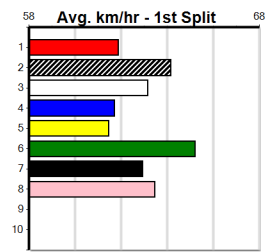

WOOD MOTORCYCLE & MOWER (275+)

Distance: 390m, Race Type: Mixed 6/7, Total Prizemoney: $1,530
1st: $1,000, 2nd: $320, 3rd: $160, 4th: $50

PAW TEMPE (1) was a dominant 22.99 winner here last week and she is capable of going a lot faster. FOGHORN JACK (8) showed improvement last time and he can work into the mix mid race. DUKE CABOOM (6) can come out running at times

Watchdog Tips: 1 8 6 3 Bet: Win 1

PAW TEMPE (NSW)[7] Dominant maiden winner, gun draw, yes $3.20
Owner(s): B Wheeler
Winning Distances: < 300m (0) 300 - 399m (1) 400 - 499m (0) 500 - 599m (0) 600 - 699m (0) > 700m (0)
Winning Weights: 29.1(1)
8th (4) 28.4 435 SLE R1 07-Jul-24 26.88 24.39 25.00 REBEL THINKER (25.16) S/688 . VO . 5.42 $13.00 M
T (7) 28.7 300 HVL R2 19-Jul-24 0.00 16.74 . MINA MAX (16.94) M/8 . V21 . 5.19 $7.10 M
ST (-) 28.9 400 GEL 10-Sep-24 22.99 . 8.00L Trial Cleared M/55 . 6of8 . 8.24 . ST
1st (7) 29.1 390 WBL R1 16-Sep-24 22.99 22.61 6.00L MORAINÉ DEMON (23.40) S/11 . SW . 9.06 $3.30 M
Last 3 wins NOT included above
Box History
Prize Best $1000.00
Starts 22.99(7)-16/9/24
Trk/Dts 3-1-0-0
APM 1-1-0-0 1000

ASTON ACCORD [6] Well beaten in her past eight, prefer to watch $12.00
Owner(s): R Borda
Winning Distances: < 300m (0) 300 - 399m (1) 400 - 499m (1) 500 - 599m (0) 600 - 699m (0) > 700m (0)
Winning Weights: 23.2(1) 24.2(1)
7th (2) 23.0 460 GEL R7 11-Jun-24 26.65 25.86 9.50L GENESIS BALE (26.00) M/577 . . . 6.85 $15.50 X67
7th (6) 22.9 450 WBL R7 17-Jun-24 26.36 25.36 8.50L BELLA SUPREME (25.80) M/777 . . . 6.93 $8.90 X67
5th (2) 22.7 425 BEN R10 20-Jul-24 24.88 24.13 11.00 HARD STYLE ROBBO (24.17) M/555 . . . 6.86 $14.20 6G
8th (7) 23.1 500 BEN R7 24-Jul-24 29.20 28.47 9.00L SILVER MACHINE (28.59) M/388 . . . 6.75 $31.80 6G
7th (5) 23.9 400 GEL R11 03-Aug-24 23.64 22.64 15.00 BLACKPOOL VIPER (22.64) M/68 . . . 8.87 $40.40 6G
4th (4) 24.1 390 WBL R4 20-Aug-24 22.77 22.30 3.00L CIRCLE THE SUN (22.56) Q/12 . . . 8.79 $11.40 6G
6th (4) 24.5 390 WBL R9 26-Aug-24 23.06 22.46 7.50L LUCY JANE (22.54) M/66 . . . 9.14 $17.30 6G
4th (7) 24.4 450 WBL R5 09-Sep-24 26.31 25.73 8.00L PAW VARNER (25.75) Q/334 . . . 6.82 $17.20 X67
Last 3 wins NOT included above
1st (1) 24.2 390 WBL R2 11-Mar-24 22.66 22.17 0.75L SAINT FINNIE (22.70) Q/11 . SW . 8.71 $8.40 M
1st (2) 23.2 450 WBL R5 03-Jun-24 25.95 25.86 4.25L ASTON PACE (26.25) M/111 . . . 6.67 $12.50 X67
Box History
Prize Best $3400.00
Starts 22.66(1)-11/3/24
Trk/Dts 22-2-2-2
APM 8-1-0-0 1396