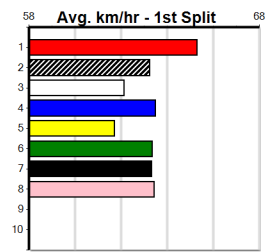

WARRNAMBOOL RACE 13 (275+ RANK)

Distance: 390m, Race Type: Grade 5, Total Prizemoney: $1,530
1st: $1,000, 2nd: $320, 3rd: $160, 4th: $50

REMEMBER WHAT (4) is better than her past three runs and she will appreciate the drop in class.
ALDREN BALE (3) was far from disgraced here last time and he will give a sight again. PULL
START PUMBA (6) can show early speed at times

Watchdog Tips: 4 3 6 7 Bet: Win 4

Form Box Wgt Dist Track Date Time BON Margin 1st/2nd (Time) PIR Checked Comment W/R Split 1 S/P Grade
YAALA JUNIOR [5] *** SCRATCHED *** $99.00
WF Bitch Nov-21 Sire: FERNANDO BALE Dam: NATTY ALLEN
Owner(s): A Welsh
Trainer: Jason Wickham (Lara)

DIVA DAVINA [5] Lacking confidence but has good muster, respect $2.60
BK Bitch Oct-21 Sire: KINLOCH BRAE Dam: UP HILL JILL
Owner(s): MORAIANE (SYN), G Judd, S Judd
Trainer: Glenn Judd (Noorat)

ALDREN BALE [5] Biks Handy effort last time, danger with a clear run $6.50
FBD Dog Jan-21 Sire: KONOMI Dam: DYNA UNI
Owner(s): C Roberts
Trainer: Catherine Roberts (Terang)

REMEMBER WHAT (NSW)[5] Can come out running, this is easier, yes $3.60
BE Bitch Oct-21 Sire: TOMMY SHELBY Dam: WHAT JOY
Owner(s): Alleyway Morizzi (SYN), C Alleyway, J Morizzi
Trainer: Mark Giddings (Heathcote)

SAINT MILLY [5] Well beaten in her past eight, outclassed $18.00
BK Bitch Jan-21 Sire: ASTON KIMETTO Dam: MISS LAVA
Owner(s): P Byrne
Trainer: Connor Byrne (Koroit)

1

2

3

4

5

Box History table for YAALA JUNIOR

Box History table for DIVA DAVINA

Box History table for ALDREN BALE

Box History table for REMEMBER WHAT (NSW)

Box History table for SAINT MILLY