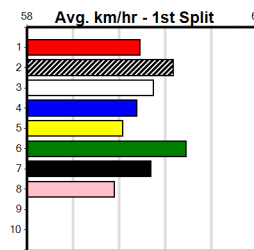

SPORTSBET SET A DEPOSIT LIMIT (275+)

Distance: 390m, Race Type: Grade 6, Total Prizemoney: $1,530
1st: $1,000, 2nd: $320, 3rd: $160, 4th: $50

HARDSTYLE RUBY (1) has recorded back to back solid wins here and she will get plenty of cover from the two early. NALA'S GHOST (7) was far from disgraced at Shepparton and he just needs a little luck early on. MR. BOOT BOOT (8) won't be too far away

Watchdog Tips: 1 7 8 4 Bet: Box Quinella 1,7,8 ($10 for 333.33%)

Race card for HARDSTYLE RUBY [6]. In form, gets cover from the two, take stopping. $3.60. Trainer: Deb Carr (Minirera). Includes box history and prize details.

Race card for STEP ON AIR [6]. Needs to lead, pushes up the track, risky. $8.00. Trainer: Catherine Roberts (Terang). Includes box history and prize details.

Race card for PELICAN FLYER [6]. Wide runner underneath is a concern, place. $10.00. Trainer: Billy Mcrae (Smythes Creek). Includes box history and prize details.

Race card for MAYBE SPAGHETTI [6]. Rarely runs a bad race here, must keep safe. $7.50. Trainer: Peter Fulton (Ecklin South). Includes box history and prize details.

Race card for SAINT JAYDEN [6]. Drawn to find early bother, place claims best. $8.00. Trainer: Connor Byrne (Koroit). Includes box history and prize details.