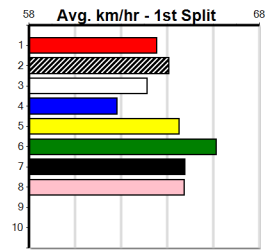

PADDY WANTS PATS (275+ RANK)

Distance: 450m, Race Type: Grade 5, Total Prizemoney: $1,530
1st: $1,000, 2nd: $320, 3rd: $160, 4th: $50

PAW CHEYENNE (5) has been placed in two of her past three and she looks very well graded in this event. OBSTROPALOUS (3) drops in class and he just needs a clear passage in the middle stages. ELK (6) has a good record here.

Watchdog Tips: 5 3 6 1 Bet: Win 5

JELLICENT BALE (NSW)[5] Better than her past two runs, must keep safe $7.50
Owner(s): B Wheeler
Winning Distances: < 300m (0) 300 - 399m (1) 400 - 499m (4) 500 - 599m (0) 600 - 699m (0) > 700m (0)
Box History table and Prize Best Starts Trk/Dts APM

SHIZUKA [5] Steady since resuming, needs more time, tested $16.00
Owner(s): D Carr
Winning Distances: < 300m (0) 300 - 399m (0) 400 - 499m (3) 500 - 599m (0) 600 - 699m (0) > 700m (0)
Box History table and Prize Best Starts Trk/Dts APM

OBSTROPALOUS (WA)[5] Drops in class, can cross early on, danger $3.60
Owner(s): D Bewley
Winning Distances: < 300m (0) 300 - 399m (0) 400 - 499m (1) 500 - 599m (14) 600 - 699m (1) > 700m (0)
Box History table and Prize Best Starts Trk/Dts APM

FOXY ROXY [5] Handy effort two runs back, put in exotics $5.00
Owner(s): C Capuano
Winning Distances: < 300m (0) 300 - 399m (0) 400 - 499m (3) 500 - 599m (1) 600 - 699m (0) > 700m (0)
Box History table and Prize Best Starts Trk/Dts APM

PAW CHEYENNE (NSW)[5] Showing promise, good mid race pace, yes $3.20
Owner(s): B Wheeler
Winning Distances: < 300m (0) 300 - 399m (0) 400 - 499m (3) 500 - 599m (0) 600 - 699m (0) > 700m (0)
Box History table and Prize Best Starts Trk/Dts APM