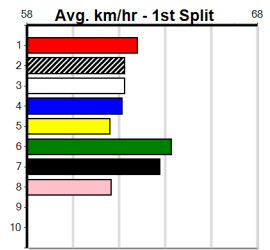

BROAD TREE CARE (275+ RANK)

Distance: 390m, Race Type: Grade 7, Total Prizemoney: $1,530
1st: $1,000, 2nd: $320, 3rd: $160, 4th: $50

IAN BALE (4) has been placed in four of six here and he can work into the mix mid race. SILVERTREE FLOSS (2) had little luck in her local debut at Geelong and she will be better for the run. ASTON RUINART (5) can show early speed at times.

Watchdog Tips: 4 2 5 7 Bet: Win 4

MOONLIGHT COMET [7] Prefer out wide but is a strong type, place $4.60
BK Bitch Aug-22 Sire: FLYING RICCIARDO Dam: MOSSY GIRL
Owner(s): L Gore
Trainer: Robert Gore (Warrnambool)
Winning Distances: < 300m (0) 300 - 399m (1) 400 - 499m (0) 500 - 599m (0) 600 - 699m (0) > 700m (0)
Winning Weights: 27.3(1)
Box History table and Prize Best Starts Trk/Dts APM

SILVERTREE FLOSS (NSW)[7] No luck in her Vic debut, can atone, danger $6.50
BD Bitch Jul-22 Sire: TIGGERLONG TONK Dam: COLD TWIST
Owner(s): M Carter
Trainer: Jason Wickham (Lara)
Winning Distances: < 300m (0) 300 - 399m (1) 400 - 499m (0) 500 - 599m (0) 600 - 699m (0) > 700m (0)
Winning Weights: 25.0(1)
Box History table and Prize Best Starts Trk/Dts APM

JEFF THE MAN [7] Beaten in all five runs here, prefer to watch $12.00
WBD Dog May-21 Sire: MY REDEEMER Dam: MIMSTAR
Owner(s): M Lloyd
Trainer: John Frewin (Anakie)
Winning Distances: < 300m (0) 300 - 399m (1) 400 - 499m (0) 500 - 599m (0) 600 - 699m (0) > 700m (0)
Winning Weights: 29.2(1)
Box History table and Prize Best Starts Trk/Dts APM

IAN BALE (NSW)[7] Solidly placed in his past three, hard to hold out $4.20
BEF Dog Dec-21 Sire: FERAL FRANKY Dam: ZELZER ALLEN
Owner(s): B Wheeler
Trainer: Deborah Coleman (Lara)
Winning Distances: < 300m (0) 300 - 399m (1) 400 - 499m (0) 500 - 599m (0) 600 - 699m (0) > 700m (0)
Winning Weights: 35.8(1)
Box History table and Prize Best Starts Trk/Dts APM

ASTON RUINART [7] Good record here, can ping the lids, threat $3.60
BK Bitch Apr-22 Sire: FERNANDO BALE Dam: ASTON CHANDON
Owner(s): R Borda
Trainer: Glenn Campbell (Anakie)
Winning Distances: < 300m (0) 300 - 399m (1) 400 - 499m (0) 500 - 599m (0) 600 - 699m (0) > 700m (0)
Winning Weights: 27.2(1)
Box History table and Prize Best Starts Trk/Dts APM