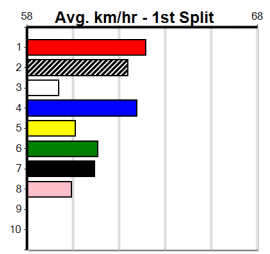

13 RACES TODAY (275+ RANK)

1

2:47PM

(VIC time)

Distance: 390m, Race Type: Maiden, Total Prizemoney: $1,530
1st: $1,000, 2nd: $320, 3rd: $160, 4th: $50

MISS FIXATED (2) showed some talent in her first prep and she is expected to fire fresh. LEGALLY BLONDE (1) owns a solid 22.82 PB here and she is drawn to be prominent throughout. SMACKDOWN SHAKA (7) has claims

Watchdog Tips: **2** **1** **7** **8** **Bet:** Box Quinella 1,2,7 ($10 for 333.33%)

1

Form Box	Wgt	Dist	Track	Date	Time	BON	Margin	1st/2nd (Time)	PIR	Checked	Comment	WR	Split 1	S/P	Grade
LEGALLY BLONDE [M] Shown enough talent, well drawn, danger $3.60															
BD	Bitch			Nov-21			Sire: HARD STYLE RICO	Dam: JOSEPHINE							
Owner(s): MILLIONAIRES (SYN), J Farrugia, A Farrugia															
Winning Distances: < 300m (0) 300 - 399m (0) 400 - 499m (0) 500 - 599m (0) 600 - 699m (0) > 700m (0)															
Winning Weights:															
6th (8)	26.0	390	WBL	R1	10-Jun-24	22.82	22.18	4.25L HARTLAND DUKE (22.52)	Q/35				8.83	$9.70	M
8th (4)	26.5	400	GEL	R1	18-Jun-24	24.03	22.63	16.00 BABY TIME (22.97)	M/88				8.93	$56.80	M
6th (2)	26.8	390	WBL	R1	01-Jul-24	23.15	22.34	8.50L SAINT FINNIE (22.56)	M/44				8.84	$30.10	M
7th (6)	26.6	400	GEL	R1	16-Jul-24	23.50	22.53	6.50L SUMMER SPRITZ (23.06)	M/38				8.65	$76.20	M
3rd (1)	26.2	400	GEL	R1	13-Aug-24	23.37	22.63	4.00L BIG BOY COOPER (23.11)	Q/12				8.60	$12.80	M
4th (7)	26.3	390	WBL	R2	20-Aug-24	23.35	22.30	12.00 FOGHORN JACK (22.54)	M/64				9.03	$9.80	M
4th (1)	26.5	390	BAL	R1	23-Aug-24	22.94	22.19	7.50L BLACK LICORICE (22.42)	M/33				8.72	$13.20	M
7th (2)	26.1	390	WBL	R1	09-Sep-24	23.29	22.33	5.50L SLOANE SQUARE (22.90)	M/36				9.16	$2.50	M
Last 3 wins NOT included above															
Prize Best $410.00															
Starts 22.82(8)-10/6/24															
Trk/Dts 13-0-0-1															
APM 5-0-0-0															
288															

2

Form Box	Wgt	Dist	Track	Date	Time	BON	Margin	1st/2nd (Time)	PIR	Checked	Comment	WR	Split 1	S/P	Grade
MISS FIXATED (SA)[M] Resuming, has the talent, expected to fire $3.50															
BD	Bitch			Apr-22			Sire: HOOKED ON SCOTCH	Dam: OAKVALE THRILL							
Owner(s): Y Rishon															
Winning Distances: < 300m (0) 300 - 399m (0) 400 - 499m (0) 500 - 599m (0) 600 - 699m (0) > 700m (0)															
Winning Weights:															
6th (4)	27.0	425	BEN	R1	08-Feb-24	25.01	23.61	11.00 NORTH CAROLINA (24.29)	M/556				6.92	$26.80	MH
6th (5)	26.6	390	WBL	R1	19-Feb-24	23.50	22.26	9.00L POSIE YOU PEST (22.87)	M/68				8.98	$15.40	M
4th (5)	27.0	390	WBL	R2	11-Mar-24	22.82	22.17	2.25L ASTON ACCORD (22.66)	M/23				8.92	$7.20	M
7th (4)	27.4	400	GEL	R2	18-Mar-24	24.00	22.63	18.00 FABRICATE (22.78)	M/87				9.13	$11.80	M
3rd (8)	27.7	390	WBL	R3	15-Apr-24	22.68	22.46	1.25L QUEEN SHAKA (22.60)	M/33				9.01	$8.30	M
6th (8)	28.0	410	HOR	R2	26-Apr-24	25.38	23.65	16.00 SPIN AND BURN (24.31)	M/45		VO		10.82	$13.90	M
6th (8)	29.4	375	BHL	R1	14-Jul-24	22.76	21.66	16.00 SPLIT THE CREW (21.66)						$7.00	M
Last 3 wins NOT included above															
Prize Best $210.00															
Starts 22.68(8)-15/4/24															
Trk/Dts 7-0-0-1															
APM 3-0-0-1															
74