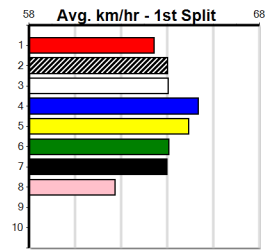

MATKO HIRE (275+ RANK)

Distance: 390m, Race Type: Grade 5, Total Prizemoney: $1,530
1st: $1,000, 2nd: $320, 3rd: $160, 4th: $50

CANYA ENHANCE (8) owns a handy 22.37 PB here and he should get plenty of room early on.
ELARA BALE (5) has been placed in two of four here and she can work into the mix mid race.
FENTON'S RISE (4) can come out running at times

Watchdog Tips: 8 5 4 1 Bet: Win 8

Form Box for NANDO COMMANDO [5]. Includes details on owner (B Fulton), sire (FERNANDO BALE), dam (SIXTEEN PEGS), and a box history table. Prize money is $6.00.

Form Box for WHISKY MOLLY (NSW)[5]. Includes details on owner (D Williams), sire (SUPERIOR PANAMA), dam (SENIORITA QUALITY), and a box history table. Prize money is $16.00.

Form Box for EDI BALE (NSW)[5]. Includes details on owner (B Wheeler), sire (DYNA LACHLAN), dam (URSULA BALE), and a box history table. Prize money is $8.00.

Form Box for FENTONS RISE [5]. Includes details on owner (Y Rishon), sire (ORSON ALLEN), dam (ZIPPY ZURI), and a box history table. Prize money is $7.50.

Form Box for ELARA BALE (NSW)[5]. Includes details on owner (B Wheeler), sire (FERAL FRANKY), dam (DYNA DANNA), and a box history table. Prize money is $4.00.