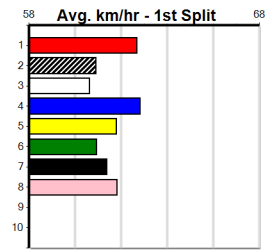

EDWARDS ELECTRICAL (275+RANK)

Distance: 450m, Race Type: Grade 5, Total Prizemoney: $1,530
1st: $1,000, 2nd: $320, 3rd: $160, 4th: $50

TINKER DAN (3) will find this easier than his most recent racing and he just needs to get into the clear mid race. ATTICUS BALE (2) has been placed in two of his past three and he will be strong in the run home. SAINT MADIX (8) can cause an upset

Watchdog Tips: 3 2 8 1 Bet: Win 3

VANS TURBO [5] Better than his past two runs, must keep safe $7.50
BD Dog Dec-19 Sire: MY REDEEMER Dam: MIRACLES HAPPEN
Trainer: Trevor Steel (Nullawarre)
Winning Distances: < 300m (0) 300 - 399m (3) 400 - 499m (6) 500 - 599m (0) 600 - 699m (0) > 700m (0)
Winning Weights: 31.7(1) 31.9(1) 32.0(1) 32.3(2) 32.6(2) 32.9(2)
7th (7) 32.4 450 WBL R7 18-Jul-24 26.32 25.28 7.50L LEKTRA LYANNA (25.83) M/677 . . . 6.89 $53.00 5
7th (5) 32.7 450 WBL R8 22-Jul-24 26.48 25.72 11.00 SAINT MICK (25.72) M/666 . . . 7.18 $9.00 5
5th (2) 32.0 390 WBL R10 29-Jul-24 22.81 22.35 4.75L MAC CRUZ (22.48) M/75 . . . 9.08 $8.60 5
7th (7) 32.3 390 WBL R7 05-Aug-24 23.31 22.42 9.00L DIMORA ASHLEY (22.70) M/67 . . . 9.15 $9.40 5
7th (7) 32.0 390 WBL R12 12-Aug-24 23.01 22.25 11.00 SHAKA GOES BANG (22.25) M/77 . . . 9.13 $13.40 5
1st (4) 31.9 390 WBL R12 20-Aug-24 22.51 22.30 4.25L STRIKING HOLLY (22.79) M/22 . . . 8.83 $2.60 5
7th (5) 32.1 390 WBL R7 26-Aug-24 23.06 22.46 7.50L ASTON SHERIFF (22.54) S/77 . . . SW . 9.05 $36.80 5
7th (7) 31.8 390 WBL R12 09-Sep-24 23.31 22.33 9.00L NANDO COMMANDO (22.69) M/88 . . . 9.53 $23.60 5
Last 3 wins NOT included above
1st (6) 32.3 450 WBL R8 24-Jul-23 25.50 25.50 5.00L DR. FOREST (25.85) Q/111 . . . SW . 6.65 $2.10 5
1st (3) 32.0 450 WBL R6 26-Feb-24 25.80 25.80 1.00L IDYLLIC POINT (25.87) M/111 . . . SW . 6.67 $18.60 5
1st (4) 32.3 390 WBL R12 13-May-24 22.50 22.34 0.50L LITTLE BREW (22.52) M/33 . . . 8.99 $17.90 5

ATTICUS BALE (NSW)[5] Placed in two of his past three, main danger $6.00
BK Dog Sep-20 Sire: JIMINY RENO Dam: SAMUS ALLEN
Trainer: Robert Camilleri (Lara)
Winning Distances: < 300m (0) 300 - 399m (0) 400 - 499m (5) 500 - 599m (3) 600 - 699m (1) > 700m (1)
Winning Weights: 33.9(2) 34.1(1) 34.4(1) 34.5(2) 34.6(1) 34.8(1) 35.1(1) 35.4(1)
4th (8) 33.3 450 SHP R6 25-Jul-24 25.97 25.59 2.50L ELARA BALE (25.81) M/877 . . . 6.96 $6.00 T3-5
7th (8) 33.9 450 WBL R8 29-Jul-24 26.23 25.70 4.75L VALLETTA DIVA (25.91) M/687 . . . 6.94 $5.60 5
4th (4) 33.9 525 MEP R12 07-Aug-24 31.02 29.93 7.50L UPON BALE (30.51) M/7555 . . . 5.38 $5.50 T3-5
2nd (1) 34.1 525 MEP R11 14-Aug-24 30.68 29.83 1.75L LEARNED LESSON (30.57) M/6443 . . . 5.30 $11.40 T3-5
5th (7) 34.4 525 MEP R12 21-Aug-24 31.09 29.91 6.00L HURRICANE MIST (30.69) S/8476 . . . 5.60 $7.90 T3-5
2nd (8) 34.8 500 BEN R6 28-Aug-24 28.93 28.26 2.25L ASTON ZULU (28.78) S/862 . . . 6.95 $5.60 T3-5
6th (7) 34.7 450 SHP R8 07-Sep-24 26.04 25.49 4.75L FASCINATE BLAZE (25.71) S/777 . . . 6.89 $14.30 5
3rd (7) 34.6 510 SLE R8 11-Sep-24 28.92 28.85 1.25L BE A CHARACTER (28.85) M/544 . . . 9.45 $13.20 5
Last 3 wins NOT included above
1st (5) 35.4 515 SAP R12 29-Jan-23 29.71 29.47 1.75L INDIANA PHONES (29.82) M/7544 . . . SW . 5.33 $5.00 5H
1st (4) 34.8 650 SHP R8 06-Feb-23 37.13 37.13 2.50L XLAN BALE (37.29) M/2221 . . . SW . 17.37 $2.70 X45
1st (1) 35.1 730 MEP R4 01-Mar-23 42.91 42.91 2.00L XPLAN BALE (43.05) M/3411 . . . SW . 5.12 $3.70 S