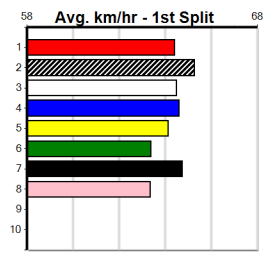

Distance: 390m, Race Type: Grade 5, Total Prizemoney: $1,530
1st: $1,000, 2nd: $320, 3rd: $160, 4th: $50

JAMES'S ENTITY (5) is far better than his form indicates and he will appreciate the drop in class.
SHERICKA (2) was never headed here last time and she will give a great sight again. PAW XAVIER (3) is improving all the time.

Watchdog Tips: 5 2 3 6 Bet: Box Quinella 2,3,5 ($10 for 333.33%)

IMPRESARIO (NSW)[5] Back in form but this is harder, tough ask $10.00
BK Dog Apr-20 Sire: ASTON DEE BEE Dam: RAGADEEN
Owner(s): J Formosa
Trainer: Jye Formosa (Heathcote)
Winning Distances: < 300m (0) 300 - 399m (4) 400 - 499m (5) 500 - 599m (0) 600 - 699m (0) > 700m (0)
Winning Weights: 33.8(2) 33.9(1) 34.2(3) 34.3(2) 34.5(1)
Box History table and Prize Best Starts table included.

SHERICKA [5] Never headed last time, danger if steps $4.60
BK Bitch Apr-22 Sire: HURRY SLOWLY Dam: ALPHA DEMETER
Owner(s): S Welsh
Trainer: Debbie Goudge (Terang)
Winning Distances: < 300m (0) 300 - 399m (1) 400 - 499m (2) 500 - 599m (0) 600 - 699m (0) > 700m (0)
Winning Weights: 28.9(1) 29.2(1) 29.6(1)
Box History table and Prize Best Starts table included.

PAW XAVIER (NSW)[5] *** SCRATCHED *** $3.40
RBD Dog Jul-22 Sire: DYNA TRON Dam: HADEEL BALE
Owner(s): B Wheeler
Trainer: Robert Camilleri (Lara)
Winning Distances: < 300m (0) 300 - 399m (2) 400 - 499m (1) 500 - 599m (0) 600 - 699m (0) > 700m (0)
Winning Weights: 34.6(2) 34.9(1)
Box History table and Prize Best Starts table included.

AMAZING SIENNA [5] Drawn to find early bother, prefer to watch $12.00
BK Bitch Dec-20 Sire: BARCIA BALE Dam: MISS GRACIE
Owner(s): R Di mauro
Trainer: Deb Carr (Minirera)
Winning Distances: < 300m (0) 300 - 399m (3) 400 - 499m (0) 500 - 599m (0) 600 - 699m (0) > 700m (0)
Winning Weights: 29.1(1) 29.8(1) 30.1(1)
Box History table and Prize Best Starts table included.

JAMES'S ENTITY [5] Drops in class, no luck of late, can make amends $3.60
BK Dog Jan-22 Sire: ASTON DEE BEE Dam: ZARA'S ENTITY
Owner(s): Weed N Feed (SYN), C Capuano, S Hogan, H Saunders, N Clarke, T Hogan
Trainer: Nicole Salna (Anakie)
Winning Distances: < 300m (0) 300 - 399m (3) 400 - 499m (2) 500 - 599m (0) 600 - 699m (0) > 700m (0)
Winning Weights: 32.2(1) 32.3(3) 32.5(1)
Box History table and Prize Best Starts table included.