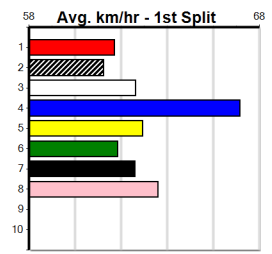

ONE MORE RACE TO GO (275+ RANK)

Distance: 390m, Race Type: Grade 5, Total Prizemoney: $1,530
1st: $1,000, 2nd: $320, 3rd: $160, 4th: $50

KEMPTON BALE (1) has regained some confidence in his past two and he should prove too classy for these. SCOTT TO BURN (8) was impressive two runs back and he can work into the mix mid race. CRUISIN' CHERRY (4) can come out running

Watchdog Tips: 1 8 4 2 Bet: Win 1

Race 1: KEMPTON BALE (NSW)[5] Strong efforts in his past two, hard to hold out $2.80. Includes dog details, owner, winning distances, and box history.

Race 2: SAINT KIMETTO [5] Steady record here but has some talent, respect $8.00. Includes dog details, owner, winning distances, and box history.

Race 3: DIMORA ASHLEY (SA)[5] Front runner, will get tired, place at best $9.00. Includes dog details, owner, winning distances, and box history.

Race 4: CRUISIN' CHERRY [5] Showed improvement last time, threat $5.00. Includes dog details, owner, winning distances, and box history.

Race 5: KOUTAKI [5] No luck of late, may get crowded early, place $9.00. Includes dog details, owner, winning distances, and box history.