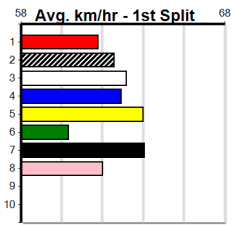

WANNON FUNCTION CENTRE (275+RANK)

Distance: 390m, Race Type: Grade 7, Total Prizemoney: \$1,530
 1st: \$1,000, 2nd: \$320, 3rd: \$160, 4th: \$50

3

2:47PM

(VIC time)

SAINT CASSIDY (5) has been luckless since her debut win and she can make amends this time around. ASTON VERGARA (8) was a strong maiden winner at Ballarat and she will get plenty of room early on. SLOANE SQUARE (2) can run a cheeky race