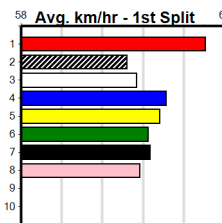

MATKO HIRE (275+ RANK)

Distance: 390m, Race Type: Grade 5, Total Prizemoney: $1,530
1st: $1,000, 2nd: $320, 3rd: $160, 4th: $50

4

3:07PM

(VIC time)

CRUISIN' CHERRY (1) returned to form with a handy 22.56 win here and she is drawn to lead throughout again. MOONLIGHT SID (8) was a strong 22.65 winner here and he just needs a little luck early on. ULNA (3) is more than capable

Watchdog Tips: **1** **8** **3** **6** **Bet:** **Box Quinella 1,3,8 ($10 for 333.33%)**