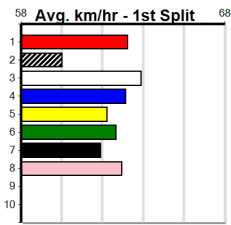

PADDY WANTS PATS (275+ RANK)

Distance: 390m, Race Type: Grade 6, Total Prizemoney: \$1,530
1st: \$1,000, 2nd: \$320, 3rd: \$160, 4th: \$50

10

5:17PM

(VIC time)

COLLINDA LAW (7) will find this easier than his most recent racing and he can burn them off through the bend. NALA'S GHOST (8) has been placed in two of three here and he will get a nice cart across early on. MYOLA THALIA (3) has solid claims