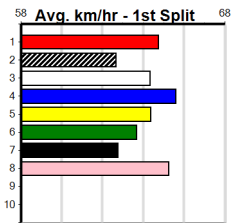

SPORTSBET MAKE IT A MULTI (275+ RAN

Distance: 390m, Race Type: Grade 5, Total Prizemoney: \$1,530
1st: \$1,000, 2nd: \$320, 3rd: \$160, 4th: \$50

11

5:37PM

(VIC time)

ERUDITE BALE (1) has a good record here and she will appreciate the drop in class this time around. EDI BALE (6) has been placed in two of three here and she can work into the mix mid race. FAR AWAY TEARS (5) has the pace to cross early on