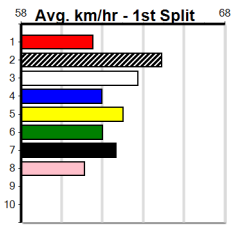

ONE MORE RACE TO GO (275+ RANK)

Distance: 390m, Race Type: Grade 5, Total Prizemoney: $1,530
1st: $1,000, 2nd: $320, 3rd: $160, 4th: $50

ALDREN BALE (4) has been handily placed in his past two and he looks well graded in this event.
SCOTT TO BURN (3) is better than his form indicates and he has good early burn. HARTLAND DUKE (1) is drawn to get all the breaks.

Watchdog Tips: 4 3 1 8 Bet: Box Quinella 1,3,4 ($10 for 333.33%)

Main table containing race details for 10 races, including horse names, trainers, odds, and winning boxes.