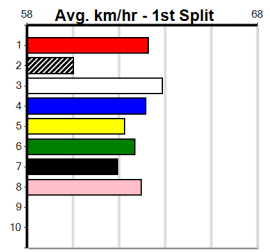

PADDY WANTS PATS (275+ RANK)

Distance: 390m, Race Type: Grade 6, Total Prizemoney: $1,530
1st: $1,000, 2nd: $320, 3rd: $160, 4th: $50

COLLINDA LAW (7) will find this easier than his most recent racing and he can burn them off through the bend. NALA'S GHOST (8) has been placed in two of three here and he will get a nice cart across early on. MYOLA THALIA (3) has solid claims

Watchdog Tips: 7 8 3 5 Bet: Win 7

Wairua's Way (NSW) [6] Far from disgraced last time, place claims $6.50
DKF Bitch Jun-22 Sire: FEDERAL MORGAN Dam: NANA'S HABIT
Owner(s): D Keane
Trainer: Danielle Keane (Koroit)
Winning Distances: < 300m (0) 300 - 399m (2) 400 - 499m (0) 500 - 599m (0) 600 - 699m (0) > 700m (0)
Winning Weights: 27.6(1) 28.1(1)
8th (2) 27.2 390 WBL R9 15-Aug-24 23.40 21.75 14.00 ZIPPING POITIER (22.44) Q/47 . . . . . 8.70 $18.30 X67
2nd (1) 27.4 390 WBL R4 20-Aug-24 22.57 22.30 0.10L CIRCLE THE SUN (22.56) M/21 . . . . . 8.93 $6.90 6G
3rd (2) 27.4 390 BAL R5 23-Aug-24 23.08 22.19 10.00 ZERO KILLER (22.40) M/64 . . . . . 8.85 $23.50 6G
5th (6) 27.4 390 WBL R2 29-Aug-24 22.83 22.08 5.50L MORAINÉ MILEY (22.46) M/85 . . . . . 9.05 $47.80 X67
3rd (8) 27.4 390 BAL R10 06-Sep-24 22.69 22.42 3.75L COLLINDA PEARL (22.43) M/33 . . . . . 8.70 $19.30 6G
6th (7) 27.7 390 WBL R10 12-Sep-24 22.93 21.89 12.00 MAKE THE CUT (22.15) M/86 . . . . . 9.14 $56.30 X67
T (2) 27.7 410 HOR R4 17-Sep-24 0.00 23.11 PAW PAVLOV (23.35) Q/6 . . . . . V7 10.98 $37.10 6G
4th (5) 27.5 390 WBL R11 26-Sep-24 22.57 22.14 6.50L ASTON KING (22.14) M/44 . . . . . 8.93 $92.90 6G
Last 3 wins NOT included above
1st (1) 28.1 390 WBL R1 29-Jul-24 22.84 22.35 1.00L PINEAPPLE JUICE (22.90) M/22 . . . . . 8.93 $9.50 M
1st (5) 27.6 390 WBL R9 12-Aug-24 22.34 22.25 1.25L MYOLA THALIA (22.42) Q/11 . . . . . SW 8.70 $10.70 7

Super Sort [6] Racing well below her best, needs to improve $10.00
F Bitch Jan-22 Sire: SUPERIOR PANAMA Dam: IT'S A SORT
Owner(s): G Black
Trainer: Anita Gibbons (Lara)
Winning Distances: < 300m (0) 300 - 399m (2) 400 - 499m (0) 500 - 599m (0) 600 - 699m (0) > 700m (0)
Winning Weights: 25.2(2)
5th (5) 25.2 390 WBL R9 15-Jul-24 23.44 22.62 8.50L SAINT MADIX (22.87) M/84 . . . . . 9.28 $46.40 6G
4th (7) 24.8 390 BAL R10 22-Jul-24 23.15 22.36 10.00 ASTON ADVANCE (22.48) M/75 . . . . . 8.93 $37.40 T3-6
6th (3) 25.0 390 BAL R11 29-Jul-24 22.93 22.45 7.00L ABSOLUTELY FRANK (22.47) M/66 . . . . . 8.88 $12.80 6G
3rd (1) 24.7 390 WBL R10 05-Aug-24 22.94 22.42 7.50L HARRY CHANA (22.42) M/34 . . . . . 9.00 $29.20 6G
6th (7) 24.7 390 WBL R10 12-Aug-24 22.93 22.25 10.00 REMARLI (22.25) M/77 . . . . . 9.34 $30.30 6G
3rd (8) 24.9 390 WBL R9 26-Aug-24 22.68 22.46 2.00L LUCY JANE (22.54) Q/33 . . . . . 9.00 $38.90 6G
7th (8) 25.6 390 WBL R9 09-Sep-24 23.29 22.33 11.00 SHERICKA (22.56) M/87 . . . . . 9.66 $13.50 6G
5= (1) 25.6 390 WBL R11 16-Sep-24 23.26 22.61 8.00L AGGREGATE (22.73) M/45 . . . . . 9.04 $8.80 6G
Last 3 wins NOT included above
1st (1) 25.2 390 BAL R1 30-Aug-23 22.73 21.97 0.10L ASTON PING (22.73) M/34 . . . . . 8.66 $15.20 M
1st (6) 25.2 390 WBL R4 04-Mar-24 22.86 22.36 1.25L KEN MASTERS (22.95) M/33 . . . . . 8.82 $3.30 7