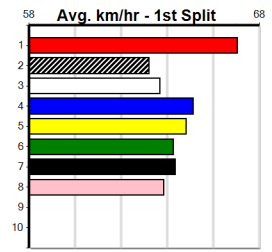

MATKO HIRE (275+ RANK)

Distance: 390m, Race Type: Grade 5, Total Prizemoney: $1,530
1st: $1,000, 2nd: $320, 3rd: $160, 4th: $50

CRUISIN' CHERRY (1) returned to form with a handy 22.56 win here and she is drawn to lead throughout again. MOONLIGHT SID (8) was a strong 22.65 winner here and he just needs a little luck early on. ULNA (3) is more than capable

Watchdog Tips: 1 8 3 6 Bet: Box Quinella 1,3,8 ($10 for 333.33%)

Form Box Wgt Dist Track Date Time BON Margin 1st/2nd (Time) PIR Checked Comment W/R Split 1 S/P Grade

CRUISIN' CHERRY [5] Back in form, drawn to lead, hard to reel in $3.20
Owner(s): D Keane
Winning Distances: < 300m (0) 300 - 399m (4) 400 - 499m (5) 500 - 599m (0) 600 - 699m (0) > 700m (0)
Winning Weights: 24.6(1) 25.0(1) 25.1(2) 25.2(2) 25.3(1) 25.6(1) 26.7(1)

Box History
Bx 1st 2nd 3rd 4th 5th 6th 7th 8th
1 1 1 1 1 1 1 1
2 1 1 2 1 1 1 1
3 2 1 1 1 1 1 1
4 4 1 1 1 1 1 1
5 2 1 1 1 1 1 1
6 3 1 1 1 1 1 1
7 1 1 1 1 1 1 1
8 1 1 1 1 1 1 1
Prize Best $25313.57
Starts 22.14(4)-28/12/23
Trk/Dts 36-9-7-4
APM 11-2-1-2 2300

THAT'S RARE [5] Down on confidence but has talent, place $9.00
Owner(s): S Baulch
Winning Distances: < 300m (0) 300 - 399m (3) 400 - 499m (1) 500 - 599m (0) 600 - 699m (0) > 700m (0)
Winning Weights: 28.9(1) 29.1(1) 29.3(1) 29.6(1)

Box History
Bx 1st 2nd 3rd 4th 5th 6th 7th 8th
1 4 4 3 1 1 1 1
2 1 1 1 2 2 1 1
3 2 1 1 1 1 1 1
4 4 3 2 1 1 1 1
5 2 1 1 1 1 1 1
6 1 2 3 3 2 1 2
7 1 2 3 3 1 1 1
8 1 2 2 1 1 1 4
Prize Best $18975.00
Starts 22.19(7)-23/2/23
Trk/Dts 63-4-15-8
APM 35-3-7-2 3257

ULNA [5] Never headed two runs back, can threaten $4.60
Owner(s): TABB FAMILY (SYN), M Tabb, S Tabb, K Tabb
Winning Distances: < 300m (0) 300 - 399m (8) 400 - 499m (1) 500 - 599m (0) 600 - 699m (0) > 700m (0)
Winning Weights: 26.7(1) 27.4(1) 28.2(1) 28.3(2) 28.7(2) 29.2(1) 29.6(1)

Box History
Bx 1st 2nd 3rd 4th 5th 6th 7th 8th
1 3 3 2 1 1 1 2
2 2 1 1 4 3 1 1
3 1 1 1 1 1 1 1
4 1 3 2 1 1 3 3
5 1 1 1 1 1 1 2
6 1 1 2 1 1 1 1
7 2 1 1 1 1 1 1
8 2 1 1 1 1 1 1
Prize Best $15585.63
Starts 22.14(6)-18/9/23
Trk/Dts 65-9-9-8
APM 11-2-2-3 2002

COLLINDA PEARL [5] Steady record here, will need to lead, tough ask $10.00
Owner(s): S Tyler
Winning Distances: < 300m (0) 300 - 399m (2) 400 - 499m (1) 500 - 599m (0) 600 - 699m (0) > 700m (0)
Winning Weights: 26.8(1) 27.0(1) 27.1(1)

Box History
Bx 1st 2nd 3rd 4th 5th 6th 7th 8th
1 1 1 1 1 1 1 1
2 1 1 1 1 1 1 1
3 1 1 1 1 1 1 1
4 2 1 1 1 1 1 1
5 1 1 1 1 1 1 1
6 1 1 1 1 1 1 1
7 1 1 1 1 1 1 1
8 1 1 1 1 1 1 1
Prize Best $5485.00
Starts 22.80(7)-5/8/24
Trk/Dts 24-3-6-1
APM 5-0-1-0 3506

AMAZING SIENNA [5] Placed in two of her past three, place again $8.00
Owner(s): R Di mauro
Winning Distances: < 300m (0) 300 - 399m (3) 400 - 499m (0) 500 - 599m (0) 600 - 699m (0) > 700m (0)
Winning Weights: 29.1(1) 29.8(1) 30.1(1)

Box History
Bx 1st 2nd 3rd 4th 5th 6th 7th 8th
1 3 1 1 1 1 1 1
2 1 1 1 1 1 1 1
3 1 1 2 2 1 1 1
4 1 1 2 3 2 1 1
5 2 2 3 1 2 1 1
6 2 2 3 2 2 1 1
7 2 2 2 1 1 1 1
8 2 1 1 1 1 1 1
Prize Best $8685.00
Starts 22.26(7)-10/6/24
Trk/Dts 47-3-11-4
APM 14-1-1-4 1568