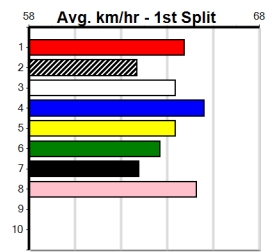

SPORTSBET MAKE IT A MULTI (275+ RANK)

Distance: 390m, Race Type: Grade 5, Total Prizemoney: $1,530
1st: $1,000, 2nd: $320, 3rd: $160, 4th: $50

ERUDITE BALE (1) has a good record here and she will appreciate the drop in class this time around. EDI BALE (6) has been placed in two of three here and she can work into the mix mid race. FAR AWAY TEARS (5) has the pace to cross early on

Watchdog Tips: 1 6 5 7 Bet: Win 1

Form Box Wgt Dist Track Date Time BON Margin 1st/2nd (Time) PIR Checked Comment W/R Split 1 S/P Grade

ERUDITE BALE (NSW)[5] Well graded, good record here, hard to hold out $3.20
Owner(s): B Wheeler
Winning Distances: < 300m (0) 300 - 399m (2) 400 - 499m (5) 500 - 599m (0) 600 - 699m (0) > 700m (0)
Winning Weights: 27.8(2) 28.0(1) 28.1(1) 28.2(1) 28.7(1) 28.8(1)

Box History
Bx 1st 2nd 3rd 4th 5th 6th 7th 8th
Prize Best $21147.14
Starts 22.06(6)-22/4/24
Trk/Dts 32-7-5-3
APM 6-2-3-0 8107

JELLICENT BALE (NSW)[5] Steady record here, can miss the kick, tested $12.00
Owner(s): B Wheeler
Winning Distances: < 300m (0) 300 - 399m (1) 400 - 499m (4) 500 - 599m (0) 600 - 699m (0) > 700m (0)
Winning Weights: 26.7(2) 27.0(2) 27.9(1)

Box History
Bx 1st 2nd 3rd 4th 5th 6th 7th 8th
Prize Best $8950.00
Starts 22.50(8)-12/12/23
Trk/Dts 60-5-6-6
APM 11-1-2-0 3203

WHISKY MOLLY (NSW)[5] Struggled since moving to Vic, prefer others $16.00
Owner(s): D Williams
Winning Distances: < 300m (0) 300 - 399m (2) 400 - 499m (2) 500 - 599m (0) 600 - 699m (0) > 700m (0)
Winning Weights: 27.4(1) 28.0(1) 28.5(1) 28.6(1)

Box History
Bx 1st 2nd 3rd 4th 5th 6th 7th 8th
Prize Best $4530.00
Starts 22.94(2)-23/9/24
Trk/Dts 23-4-3-3
APM 2-0-0-0 2639

FENTONS RISE [5] Placed in only four of 14 here, prefer to watch $10.00
Owner(s): Y Rishon
Winning Distances: < 300m (0) 300 - 399m (0) 400 - 499m (8) 500 - 599m (0) 600 - 699m (0) > 700m (0)
Winning Weights: 25.7(1) 26.0(1) 26.1(2) 26.4(1) 26.5(1) 26.7(1) 27.0(1)

Box History
Bx 1st 2nd 3rd 4th 5th 6th 7th 8th
Prize Best $14683.57
Starts 22.26(2)-22/4/24
Trk/Dts 65-8-8-9
APM 14-0-2-2 2937

FAR AWAY TEARS [5] Has the speed to cross early on, can threaten $7.50
Owner(s): S Baulch
Winning Distances: < 300m (0) 300 - 399m (2) 400 - 499m (2) 500 - 599m (0) 600 - 699m (0) > 700m (0)
Winning Weights: 26.3(1) 26.4(1) 26.8(1) 27.0(1)

Box History
Bx 1st 2nd 3rd 4th 5th 6th 7th 8th
Prize Best $8440.00
Starts 22.33(6)-22/4/24
Trk/Dts 47-4-4-9
APM 22-2-2-7 2709

1

2

3

4

5