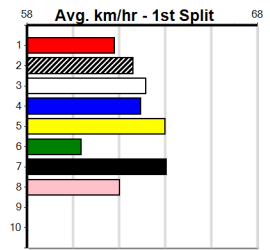

WANNON FUNCTION CENTRE (275+RANK)

Distance: 390m, Race Type: Grade 7, Total Prizemoney: $1,530
1st: $1,000, 2nd: $320, 3rd: $160, 4th: $50

SAINT CASSIDY (5) has been luckless since her debut win and she can make amends this time around. ASTON VERGARA (8) was a strong maiden winner at Ballarat and she will get plenty of room early on. SLOANE SQUARE (2) can run a cheeky race

Watchdog Tips: 5 8 2 1 **Bet:** Win 5

Form Box Wgt Dist Track Date Time BON Margin 1st/2nd (Time) PIR Checked Comment W/R Split 1 S/P Grade

ZIPPING DRAKE (NSW)[7] No luck of late, draw helps, must keep safe $4.60

F Dog Dec-21 Sire: AUSSIE INFRARED Dam: ZIPPING MEG

Owner(s): Hallinan Hallinan (SYN), M Hallinan, F Hallinan
Winning Distances: < 300m (0) 300 - 399m (1) 400 - 499m (0) 500 - 599m (0) 600 - 699m (0) > 700m (0)
Winning Weights: 31.8(1)

Box	1st	2nd	3rd	4th	5th	6th	7th	8th
1								
2								
3								
4								
5	1							
6								
7								
8								

Prize Best $1680.00
Starts 22.65(5)-1/7/24
Trk/Dts 20-1-0-3
APM 5-1-0-1
1000

BK Bitch Dec-21 Sire: TOMMY SHELBY Dam: CHLOE LOUISE $7.50

Owner(s): G Turnbull
Winning Distances: < 300m (0) 300 - 399m (1) 400 - 499m (0) 500 - 599m (0) 600 - 699m (0) > 700m (0)
Winning Weights: 28.1(1)

Box	1st	2nd	3rd	4th	5th	6th	7th	8th
1								
2								
3								
4								
5	1							
6								
7								
8								

Prize Best $1320.00
Starts 22.83(6)-16/9/24
Trk/Dts 7-1-1-0
APM 5-1-1-0
1320

BKW Dog Jul-22 Sire: BEAST UNLEASHED Dam: MEPUNGA FAME $6.00

Owner(s): P Keane
Winning Distances: < 300m (0) 300 - 399m (1) 400 - 499m (0) 500 - 599m (0) 600 - 699m (0) > 700m (0)
Winning Weights: 34.1(1)

Box	1st	2nd	3rd	4th	5th	6th	7th	8th
1								
2	1							
3								
4								
5								
6								
7								
8								

Prize Best $1705.00
Starts 22.54(2)-20/8/24
Trk/Dts 12-1-1-1
APM 12-1-1-1
1398

BD Bitch Oct-22 Sire: ASTON RUPEE Dam: TWO PHONES $21.00

Owner(s): V Lenehan
Winning Distances: < 300m (0) 300 - 399m (0) 400 - 499m (1) 500 - 599m (0) 600 - 699m (0) > 700m (0)
Winning Weights: 26.1(1)

Box	1st	2nd	3rd	4th	5th	6th	7th	8th
1								
2								
3								
4								
5	1							
6								
7								
8								

Prize Best $1375.00
Starts 22.98(2)-15/8/24
Trk/Dts 8-1-0-2
APM 3-0-0-0
1360

BE Bitch Nov-22 Sire: FERNANDO BALE Dam: MEPUNGA STELLAR $3.60

Owner(s): P Byrne
Winning Distances: < 300m (0) 300 - 399m (1) 400 - 499m (0) 500 - 599m (0) 600 - 699m (0) > 700m (0)
Winning Weights: 27.0(1)

Box	1st	2nd	3rd	4th	5th	6th	7th	8th
1	1							
2								
3								
4								
5								
6								
7								
8								

Prize Best $1000.00
Starts 22.82(1)-12/9/24
Trk/Dts 3-1-0-0
APM 1-0-0-0
1000