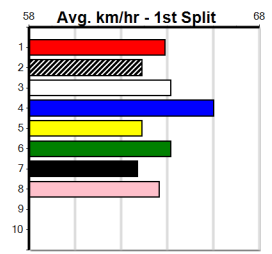

WARRNAMBOOL FENCING SPECIALISTS

Distance: 390m, Race Type: Grade 5, Total Prizemoney: $1,530
1st: $1,000, 2nd: $320, 3rd: $160, 4th: $50

SAINT TOMMY (1) has regained confidence in his past two and he looks very well graded in this event. INGA SALLY (4) can come out running and she may lead for a long way, while WHERE THE FORMAN (8) recorded his 22.55 PB here from this draw.

Watchdog Tips: 1 4 8 7 Bet: Win 1

SAINT TOMMY [5] Impressive in his past two, well drawn, yes $3.40
BKW Dog Jan-22 Sire: TOMMY SHELBY Dam: MEPUNGA PRUE
Trainer: Peter Byrne (Koroit)

ARTIFICIAL BLUE [5] Talented but will push up the track, risky $12.00
BE Dog Dec-20 Sire: RAW ABILITY Dam: DUBOVKA
Trainer: Calum Blake (Simson)

ZARA'S PRINCESS [5] Wide runner inside is a worry, place at best $10.00
BK Bitch Dec-19 Sire: MY REDEEMER Dam: MIRACLES HAPPEN
Trainer: Elizabeth Steel (Nullawarre North)

INGA SALLY [5] Can come out running, danger if crosses early $7.50
BK Bitch Apr-21 Sire: HOOKED ON SCOTCH Dam: MISS SHIEKA
Trainer: Peter Inguanti (Camperdown)

SAINT JADE [5] Steady record here, drawn to find bother, no $8.00
BE Bitch Mar-22 Sire: BERNARDO Dam: SAINT MADDIE
Trainer: Peter Byrne (Koroit)