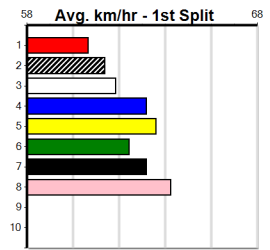

13 RACES TODAY (275+ RANK)

1

2:07PM

(VIC time)

Distance: 390m, Race Type: Maiden, Total Prizemoney: $1,530
1st: $1,000, 2nd: $320, 3rd: $160, 4th: $50

ZIPPING SCOOBY (8) has shown improvement in his past two at Horsham and he is drawn to get all the breaks. LONG REEF (5) has been placed in five of nine to date and he should be on the pace from the outset. BELAIR BETTY (2) has claims

Watchdog Tips: **8** **5** **2** **3** **Bet:** **Win 8**

1

SOUR GIRL [M] **Placed in only one of seven, needs to show more** **$12.00**

F Bitch **May-22** **Sire: FERNANDO BALE** **Dam: PUNK LASS ROCKS** **Trainer: Kyle Brooks (Maroona)**

Owner(s): K Peddie

Winning Distances: < 300m (0) 300 - 399m (0) 400 - 499m (0) 500 - 599m (0) 600 - 699m (0) > 700m (0)

Winning Weights:

Rank	Dist	Wgt	Track	Date	Time	BON	Margin	1st/2nd (Time)	PIR	Checked	Comment	WR	Split 1	S/P	Grade
7th (5)	22.6	400	GEL	R2	27-Apr-24	24.02	22.35	20.00 BLOODLINE (22.68)	M/77	.	V3	.	9.12	$49.30	M
8th (5)	22.5	400	WGL	R1	07-May-24	24.01	22.47	19.00 STIFLER (22.71)	M/88	.	.	.	9.13	$103.70	M
7th (7)	22.5	350	TRA	R1	10-May-24	20.57	19.55	14.00 DUNSMORE FLYER (19.66)	M/77	.	W	.	7.13	$52.40	M
8th (1)	22.8	350	TRA	R1	20-May-24	21.22	19.98	13.00 WINCKIE BALE (20.36)	M/88	.	.	.	7.26	$16.50	T3-M
6th (5)	23.1	300	HVL	R1	13-Sep-24	17.45	16.77	7.50L SACHIN (16.94)	M/7	.	.	.	4.13	$27.20	T3-M
6th (3)	23.1	390	WBL	R1	16-Sep-24	23.64	22.61	9.50L PAW TEMPE (22.99)	Q/65	.	.	.	9.24	$14.70	M
3rd (3)	23.3	390	WBL	R1	23-Sep-24	23.12	22.47	3.75L MISS FIXATED (22.88)	Q/33	.	.	.	8.94	$18.60	M

Last 3 wins NOT included above

Box History

Bx	1st	2nd	3rd	4th	5th	6th	7th	8th
1								1
2								
3			1			1		
4								
5						1	1	1
6								
7							1	
8								

Prize Best $160.00
Starts 23.12(3)-23/9/24
Trk/Dts 7-0-0-1
APM 2-0-0-1
160

2

BELAIR BETTY [M] **Placed in three of six here, threat if steps** **$4.60**

BK Bitch **Nov-22** **Sire: ASTON RUPEE** **Dam: MEPUNGA BELLA** **Trainer: Trevor Steel (Nullawarre)**

Owner(s): G Wickham

Winning Distances: < 300m (0) 300 - 399m (0) 400 - 499m (0) 500 - 599m (0) 600 - 699m (0) > 700m (0)

Winning Weights:

Rank	Dist	Wgt	Track	Date	Time	BON	Margin	1st/2nd (Time)	PIR	Checked	Comment	WR	Split 1	S/P	Grade
7th (2)	27.7	390	WBL	R1	25-Jul-24	23.13	22.11	9.00L PAW PENELOPE (22.50)	M/77	.	.	.	9.61	$14.50	MH
6th (6)	27.7	390	WBL	R1	08-Aug-24	22.97	21.85	10.00 INGA BUDDY (22.30)	M/56	.	.	.	9.37	$52.70	M
3rd (7)	27.9	390	WBL	R2	15-Aug-24	22.75	21.75	7.00L MORE WINE PLEASE (22.28)	M/84	.	.	.	9.20	$16.90	M
6th (3)	28.0	390	WBL	R1	22-Aug-24	23.30	21.96	12.00 JADED SMILE (22.48)	M/77	.	.	.	9.51	$14.00	M
6th (2)	27.7	450	WBL	R3	12-Sep-24	26.09	25.32	8.50L INFRA ROCK (25.51)	M/666	.	.	.	7.15	$22.00	M
6th (8)	27.7	450	WBL	R3	19-Sep-24	26.37	25.20	12.00 REUBEN HILL (25.56)	S/866	.	.	.	6.91	$68.80	MH
4th (1)	28.2	450	WBL	R2	23-Sep-24	26.56	25.56	11.00 CONDAH EXPRESS (25.83)	M/554	.	.	.	6.97	$6.00	M
2nd (6)	27.9	390	WBL	R1	26-Sep-24	22.75	22.14	2.00L LENA RHODE (22.62)	S/54	.	.	.	9.05	$25.00	M

Last 3 wins NOT included above

Box History

Bx	1st	2nd	3rd	4th	5th	6th	7th	8th
1				1				
2						1	1	
3	1					1		
4								
5								
6	1					1		
7		1						
8							1	

Prize Best $1350.00
Starts 22.75(7)-15/8/24
Trk/Dts 9-0-2-1
APM 6-0-2-1
570