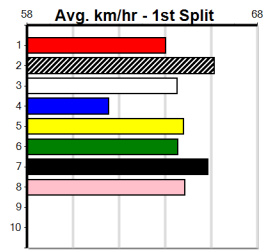

BROAD TREE CARE (275+ RANK)

Distance: 450m, Race Type: Grade 5, Total Prizemoney: $1,530
1st: $1,000, 2nd: $320, 3rd: $160, 4th: $50

GRAY ELLIOT (5) has been luckless since his 27.40 Horsham win and a clean getaway can see him make amends. NAPIER BALE (7) will find this easier than his recent racing and he will be strong in the run home. OCEAN SUNSET (6) has the talent

Watchdog Tips: 5 7 6 8 Bet: Win 5

BELLA SUPREME [5] Solid record here, draw helps, can run a drum $7.50
Owner(s): R Gavin
Winning Distances: < 300m (0) 300 - 399m (0) 400 - 499m (4) 500 - 599m (0) 600 - 699m (0) > 700m (0)
Trainer: Kevin Gavin (Killarney)

MINH NARDO (NSW)[5] Racing well, gets the gun run, place claims $6.00
Owner(s): R Gavin
Winning Distances: < 300m (0) 300 - 399m (0) 400 - 499m (4) 500 - 599m (0) 600 - 699m (0) > 700m (0)
Trainer: Raylene Gavin (Killarney)

SAINT MICK [5] Likely to get buried back early, prefer others $16.00
Owner(s): P Byrne
Winning Distances: < 300m (0) 300 - 399m (6) 400 - 499m (2) 500 - 599m (0) 600 - 699m (0) > 700m (0)
Trainer: Narelle Byrne (Koroit)

ATTICUS BALE (NSW)[5] Back in form but this is harder, prefer to watch $10.00
Owner(s): B Wheeler
Winning Distances: < 300m (0) 300 - 399m (0) 400 - 499m (6) 500 - 599m (3) 600 - 699m (1) > 700m (1)
Trainer: Robert Camilleri (Lara)

GRAY ELLIOT [5] Well graded, can cross and lead, hard to hold out $3.40
Owner(s): G Mclauchlan
Winning Distances: < 300m (0) 300 - 399m (0) 400 - 499m (5) 500 - 599m (0) 600 - 699m (0) > 700m (0)
Trainer: Gary Hunt (Cudjee)

1

2

3

4

5