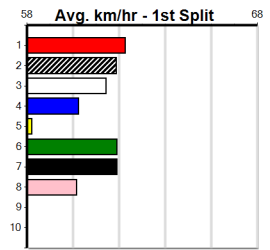

MACEY'S BISTRO (275+RANK)

Distance: 390m, Race Type: Maiden, Total Prizemoney: $1,530
1st: $1,000, 2nd: $320, 3rd: $160, 4th: $50

JOELENE LASS (1) has been placed in four of nine here and she is drawn to make every post a winner. MISS MESSAGE (6) is an improving type and she can work into the mix mid race. ASTON DIMITRI (7) can show early speed at times.

Watchdog Tips: 1 6 7 3 Bet: Win 1

JOELENE LASS [M] Drawn to be on the pace throughout, go close $2.80
RBD Bitch May-21 Sire: MY REDEEMER Dam: MIMSTAR
Owner(s): M Lloyd
Trainer: Keith Lloyd (Anakie)
Winning Distances: < 300m (0) 300 - 399m (0) 400 - 499m (0) 500 - 599m (0) 600 - 699m (0) > 700m (0)
Box History table and Prize Best Starts Trk/Dts APM summary.

CINDY'S GEM [M] Down on confidence, has some talent, place $6.00
BK Bitch Nov-22 Sire: RAW ABILITY Dam: TINKER CINDY
Owner(s): M Rodgers
Trainer: Peter Inguanti (Camperdown)
Winning Distances: < 300m (0) 300 - 399m (0) 400 - 499m (0) 500 - 599m (0) 600 - 699m (0) > 700m (0)
Box History table and Prize Best Starts Trk/Dts APM summary.

COLLINDA BLUE [M] Resuming, no luck in his first prep, respect $7.50
BD Dog Sep-21 Sire: BERNARDO Dam: AUDACIOUS BELL
Owner(s): S Tyler
Trainer: Simone Fisher (Lara)
Winning Distances: < 300m (0) 300 - 399m (0) 400 - 499m (0) 500 - 599m (0) 600 - 699m (0) > 700m (0)
Box History table and Prize Best Starts Trk/Dts APM summary.

PEACHY KEEN [M] Just not racing well enough, look to others $21.00
RF Bitch Mar-21 Sire: SH AVATAR Dam: ZIPPING TATUM
Owner(s): R Mahony
Trainer: Raymond Mahony (Southern Cro)
Winning Distances: < 300m (0) 300 - 399m (0) 400 - 499m (0) 500 - 599m (0) 600 - 699m (0) > 700m (0)
Box History table and Prize Best Starts Trk/Dts APM summary.

ZIPPING ZAZU (NSW)[M] Injured last time, may need more time, place $8.00
BE Dog Dec-22 Sire: ASTON RUPEE Dam: ZIPPING MAGDA
Owner(s): Hallinan Hallinan (SYN), M Hallinan, F Hallinan
Trainer: Robert Camilleri (Lara)
Winning Distances: < 300m (0) 300 - 399m (0) 400 - 499m (0) 500 - 599m (0) 600 - 699m (0) > 700m (0)
Box History table and Prize Best Starts Trk/Dts APM summary.