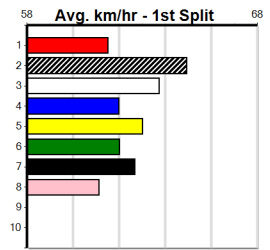

ONE MORE RACE TO GO (275+ RANK)

Distance: 390m, Race Type: Grade 5, Total Prizemoney: $1,530
1st: $1,000, 2nd: $320, 3rd: $160, 4th: $50

ALDREN BALE (4) has been handily placed in his past two and he looks well graded in this event.
SCOTT TO BURN (3) is better than his form indicates and he has good early burn. HARTLAND DUKE (1) is drawn to get all the breaks.

Watchdog Tips: 4 3 1 8 Bet: Box Quinella 1,3,4 ($10 for 333.33%)

HARTLAND DUKE [5] Better than his past few runs, can threaten $6.50
Owner(s): B Evans
Winning Distances: < 300m (0) 300 - 399m (2) 400 - 499m (1) 500 - 599m (0) 600 - 699m (0) > 700m (0)
Winning Weights: 33.8(1) 33.9(1) 34.3(1)
1st (5) 34.3 425 BEN R4 21-Aug-24 24.63 24.10 1.00L SASSY RICO (24.69) M/333 . . . SW . . . 6.76 $10.50 6G

STRIKING HOLLY [5] Needs to lead, pushes up the track, next time $12.00
Owner(s): A Kampman
Winning Distances: < 300m (0) 300 - 399m (8) 400 - 499m (4) 500 - 599m (0) 600 - 699m (0) > 700m (0)
Winning Weights: 25.2(1) 25.4(1) 26.2(1) 26.6(3) 26.7(1) 26.8(1) 26.9(1) 27.1(1) 27.4(1) 27.6(1)
3rd (1) 26.7 390 WBL R12 29-Jul-24 22.92 22.35 5.00L ARTIFICIAL BLUE (22.58) Q/12 . . . W 8.68 $17.20 5

SCOTT TO BURN [5] Drops in class, can show early pace, danger $4.00
Owner(s): M Keane
Winning Distances: < 300m (0) 300 - 399m (7) 400 - 499m (0) 500 - 599m (0) 600 - 699m (0) > 700m (0)
Winning Weights: 31.3(1) 31.8(1) 31.9(2) 32.1(1) 32.3(1) 32.7(1)
6th (7) 32.9 410 HOR R12 18-Jun-24 24.45 23.08 12.00L ASTON PING (23.66) Q/44 . . . . . 11.10 $32.80 5H

ALDREN BALE [5] BiKs Well graded, good mid race pace, go close $3.20
Owner(s): C Roberts
Winning Distances: < 300m (0) 300 - 399m (2) 400 - 499m (2) 500 - 599m (0) 600 - 699m (0) > 700m (0)
Winning Weights: 32.2(1) 32.4(1) 32.6(1) 32.7(1)
5th (2) 33.2 390 WBL R5 22-Jul-24 23.03 22.22 11.00L CALL ME ARTIE (22.27) S/45 . . . V10 . . . 9.08 $20.90 5

VANS TURBO [5] Struggled since his 22.51 win here, place best $7.50
Owner(s): T Steel
Winning Distances: < 300m (0) 300 - 399m (3) 400 - 499m (6) 500 - 599m (0) 600 - 699m (0) > 700m (0)
Winning Weights: 31.7(1) 31.9(1) 32.0(1) 32.3(2) 32.6(2) 32.9(2)
7th (5) 32.7 450 WBL R8 22-Jul-24 26.48 25.72 11.00L SAINT MICK (25.72) M/666 . . . . . 7.18 $9.00 5