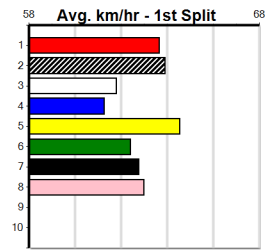

CASSIGN DESIGN (275+ RANK)

Distance: 450m, Race Type: Mixed 6/7, Total Prizemoney: $1,530
1st: $1,000, 2nd: $320, 3rd: $160, 4th: $50

CONDAH EXPRESS (8) showed improvement to score here in 25.83 and a similar run will see her score again. SLOAN STREET (5) has been impressive in her past three and she can settle near the speed. HARDSTYLE GRACIE (2) has solid claims

Watchdog Tips: 8 5 2 1 Bet: Win 8

FINISH THE ARENA [7] Prefer out wide but has good muster, keep safe $8.00
Owner(s): M Wright
Winning Distances: < 300m (0) 300 - 399m (1) 400 - 499m (0) 500 - 599m (0) 600 - 699m (0) > 700m (0)
Winning Weights: 26.2(1)
Box History table and Prize Best Starts table included.

HARDSTYLE GRACIE [6] Never headed last time, threat if clears the red $4.20
Owner(s): R Di mauro
Winning Distances: < 300m (0) 300 - 399m (0) 400 - 499m (2) 500 - 599m (0) 600 - 699m (0) > 700m (0)
Winning Weights: 29.2(1) 29.6(1)
Box History table and Prize Best Starts table included.

PINEAPPLE JUICE [7] Struggled since his steady win here, tough ask $21.00
Owner(s): S Hooke
Winning Distances: < 300m (0) 300 - 399m (0) 400 - 499m (1) 500 - 599m (0) 600 - 699m (0) > 700m (0)
Winning Weights: 32.6(1)
Box History table and Prize Best Starts table included.

DAISY DEEDS [6] Well beaten in her past eight, look to others $12.00
Owner(s): M Keane
Winning Distances: < 300m (0) 300 - 399m (2) 400 - 499m (0) 500 - 599m (0) 600 - 699m (0) > 700m (0)
Winning Weights: 27.7(1) 28.7(1)
Box History table and Prize Best Starts table included.

SLOAN STREET [7] Handy efforts in her past three, main danger $3.60
Owner(s): R Mcmillan
Winning Distances: < 300m (0) 300 - 399m (1) 400 - 499m (0) 500 - 599m (0) 600 - 699m (0) > 700m (0)
Winning Weights: 28.1(1)
Box History table and Prize Best Starts table included.