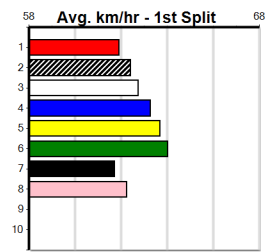

WARRNAMBOOL RACE 13 (275+ RANK)

Distance: 390m, Race Type: Grade 5, Total Prizemoney: $1,530
1st: $1,000, 2nd: $320, 3rd: $160, 4th: $50

REMEMBER WHAT (6) led for a long way here last time and she will give a great sight once again.
AGGREGATE (8) has a good record here and he will get plenty of room early on. PULL START
PUMBA (4) is better than his form indicates

Watchdog Tips: 6 8 4 3 Bet: Win 6

SAINT MADIX [5] Down on confidence, draw helps, place hope $7.50
Owner(s): P Byrne
Winning Distances: < 300m (0) 300 - 399m (1) 400 - 499m (2) 500 - 599m (0) 600 - 699m (0) > 700m (0)
Box History table and race details.

SLEEK MONIQUE [5] Just not racing well enough, place best $8.00
Owner(s): K Lloyd
Winning Distances: < 300m (0) 300 - 399m (3) 400 - 499m (2) 500 - 599m (0) 600 - 699m (0) > 700m (0)
Box History table and race details.

LITTLE BREW [5] No luck of late, this is easier, keep safe $9.00
Owner(s): R Brewer
Winning Distances: < 300m (0) 300 - 399m (4) 400 - 499m (0) 500 - 599m (0) 600 - 699m (0) > 700m (0)
Box History table and race details.

PULL START PUMBA (NSW)[5] Can show early speed at times, major player $6.00
Owner(s): D Keane
Winning Distances: < 300m (0) 300 - 399m (3) 400 - 499m (0) 500 - 599m (0) 600 - 699m (0) > 700m (0)
Box History table and race details.

BUGS [5] Needs to lead, flat patch mid race, tough ask $12.00
Owner(s): J Formosa
Winning Distances: < 300m (0) 300 - 399m (17) 400 - 499m (0) 500 - 599m (0) 600 - 699m (0) > 700m (0)
Box History table and race details.