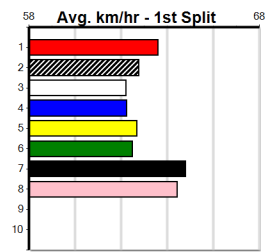

EDWARDS ELECTRICAL (275+ RANK)

Distance: 390m, Race Type: Grade 7, Total Prizemoney: $1,530
1st: $1,000, 2nd: $320, 3rd: $160, 4th: $50

ASTON TYSON (7) led for a long way here last time and he can go one better this time around.
PAW NIKKI (6) owns a handy 22.57 PB here and she will be very strong in the run to the line.
ASTON RUINART (4) can come out running

Watchdog Tips: 7 6 4 5 Bet: Win 7

BOONDOCKS [7] Placed in only three of 11 here, prefer to watch $10.00
BK Dog Jan-22 Sire: FLYING RICCIARDO Dam: SUBCONSCIOUS
Owner(s): S Elsum
Winning Distances: < 300m (0) 300 - 399m (0) 400 - 499m (1) 500 - 599m (0) 600 - 699m (0) > 700m (0)
Winning Weights: 34.8(1)
7th (1) 33.8 410 HOR R10 09-Jul-24 24.12 22.97 10.00 IDYLLIC LAYLA (23.43) M/76 . . SW W 10.77 $3.50 7
3rd (6) 34.2 390 WBL R3 15-Jul-24 22.80 22.62 0.75L PAW PAVLOV (22.75) S/53 . . . . 9.01 $5.40 7
6th (1) 34.1 390 WBL R9 22-Jul-24 22.90 22.22 6.50L BIT MISTY (22.45) S/55 . . . . 9.03 $1.40 7
3rd (2) 34.0 390 WBL R3 29-Jul-24 22.70 22.35 2.50L HIS CRACKIN' (22.52) S/53 . . . . 9.06 $2.90 7
7th (8) 33.7 390 WBL R4 05-Aug-24 23.48 22.42 7.00L ORSON AS (22.99) S/37 . . . . 8.93 $2.80 7
5th (3) 34.1 390 WBL R4 09-Sep-24 23.11 22.33 8.00L SUPER CEVICHE (22.57) S/64 . . . . 9.14 $4.80 7
4th (4) 34.1 390 WBL R4 16-Sep-24 22.96 22.61 5.00L IN THE MIX (22.63) M/65 . . . . 9.09 $5.60 7
4th (7) 33.6 390 WBL R9 23-Sep-24 22.89 22.47 2.50L IAN BALE (22.73) S/74 . . . . 9.02 $4.20 7
Last 3 wins NOT included above
1st (6) 34.8 425 BEN R1 20-Dec-23 24.58 24.00 2.75L HILLBILLY ROCKY (24.77) M/431 . . SW . 6.73 $3.00 T3-M
Prize Best Starts Trk/Dts APM $2500.00 22.48(6)-7/2/24 17-1-1-4 11-0-0-3 740

INGA ANDIE [7] Poor record, needs to lead, prefer others $12.00
BK Bitch Apr-21 Sire: HOOKED ON SCOTCH Dam: MISS SHIEKA
Owner(s): P Inguanti
Winning Distances: < 300m (0) 300 - 399m (1) 400 - 499m (0) 500 - 599m (0) 600 - 699m (0) > 700m (0)
Winning Weights: 27.1(1)
8th (7) 25.5 390 WBL R4 15-Jul-24 23.43 22.62 6.00L ASTON ADVANCE (23.04) M/87 . . . . 9.20 $56.80 7
7th (7) 25.5 390 WBL R9 22-Jul-24 23.10 22.22 9.50L BIT MISTY (22.45) Q/67 . . . . 9.03 $33.30 7
7th (5) 25.2 390 WBL R3 29-Jul-24 23.16 22.35 9.50L HIS CRACKIN' (22.52) M/67 . . . . 9.08 $46.30 7
3rd (7) 25.5 390 WBL R4 05-Aug-24 23.09 22.42 1.5L ORSON AS (22.99) Q/24 . . . . 8.91 $42.80 7
5th (8) 25.5 390 WBL R9 12-Aug-24 22.81 22.25 7.00L WAIROA'S WAY (22.34) Q/55 . . . W 9.03 $33.90 7
7th (8) 25.8 390 WBL R4 26-Aug-24 23.44 22.46 11.00 MYOLA THALIA (22.68) Q/67 . . . W 9.08 $25.80 7
6th (2) 26.1 390 WBL R4 09-Sep-24 23.14 22.33 8.50L SUPER CEVICHE (22.57) Q/45 . . . . 9.07 $49.60 7
6th (1) 26.1 390 WBL R4 16-Sep-24 23.17 22.61 8.00L IN THE MIX (22.63) Q/56 . . . . 9.00 $35.00 7
Last 3 wins NOT included above
1st (8) 27.1 390 WBL R1 02-Jan-24 22.59 22.01 1.5L ASTON COLETTE (22.68) Q/11 . . SW . 8.65 $26.70 M
Prize Best Starts Trk/Dts APM $1820.00 22.59(8)-2/1/24 43-1-1-2 37-1-1-2 478