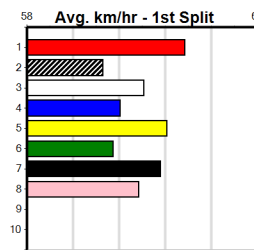

SPORTSBET SET A DEPOSIT LIMIT (275+)

Distance: 450m, Race Type: Grade 5, Total Prizemoney: $1,530
1st: $1,000, 2nd: $320, 3rd: $160, 4th: $50

DARTS NIGHT (1) has been racing well in better company and she has the speed to make every post a winner. VALLETTA DIVA (8) has a good record here and she loves a wide draw, while TINKER DAN (2) just needs a little room early on

Watchdog Tips: 1 8 2 5 Bet: Box Trifecta 1,2,5,8 ($10 for 41.67%)

Race 1: DARTS NIGHT (NSW)[5] $2.80. Owner: T Kingcott. Sire: WOW, Dam: LET'S WIN MEISHA. Trainer: Paul Mathieson (Myrniong). Includes race details, winning weights, and a box history table.

Race 2: TINKER DAN [5] $6.50. Owner: Burns Racing (SYN), C Burns, J Burns. Sire: FERNANDO BALE, Dam: DYNA BOBBI. Trainer: Mark Giddings (Heathcote). Includes race details, winning weights, and a box history table.

Race 3: BISMUTH [5] $16.00. Owner: G Black. Sire: SUPERIOR PANAMA, Dam: SHEZ IMPERIOUS. Trainer: Anita Gibbons (Lara). Includes race details, winning weights, and a box history table.

Race 4: LEGAL BUD [5] BIKs $9.00. Owner: R Bate. Sire: RITZA LENNY, Dam: MISS LEGALITY. Trainer: Stephen Tabb (Lara). Includes race details, winning weights, and a box history table.

Race 5: SHIZUKA [5] $8.00. Owner: D Carr. Sire: LOCHINVAR MARLOW, Dam: PUZZLES. Trainer: Deb Carr (Minirera). Includes race details, winning weights, and a box history table.