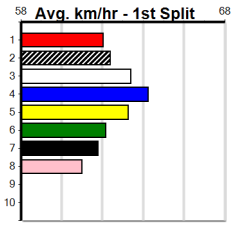

WANNON FUNCTION CENTRE (275+RANK)

Distance: 390m, Race Type: Grade 7, Total Prizemoney: $1,530
1st: $1,000, 2nd: $320, 3rd: $160, 4th: $50

3

3:52PM

(VIC time)

ASTON TAFARI (8) was never headed in his handy 22.63 Ballarat win and he looks very well graded in this event. MISCHIEF MATE (4) has been consistent to date and he will be in the firing line throughout. RONNY ALLSORTS (3) can run a cheeky race

Watchdog Tips: **8** **4** **3** **7** **Bet:** **Win 8**