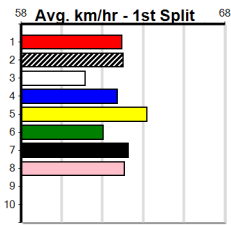

MACEY'S BISTRO (275+RANK)

Distance: 390m, Race Type: Maiden, Total Prizemoney: $1,530
1st: $1,000, 2nd: $320, 3rd: $160, 4th: $50

2

3:37PM

(VIC time)

LEKTRA TWYLA (6) showed some talent two runs back and she has the speed to cross and lead mid race. JOELENE LASS (4) has been placed in four of nine here and she can come out running. PINEAPPLE JUICE (3) has claims

Watchdog Tips:

6

4

3

1

Bet:

Win 6