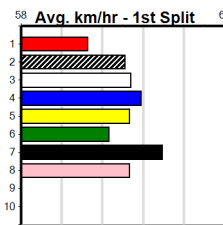

CASSIGN DESIGN (275+ RANK)

Distance: 450m, Race Type: Grade 5, Total Prizemoney: $1,530

1st: $1,000, 2nd: $320, 3rd: $160, 4th: $50

6

4:57PM

(VIC time)

MADDIE ODD SOCK (4) will find this easier than her most recent racing and she has the speed to cross early on. SAINT JADE (5) is better than her past two runs and she can settle near the speed. SQUIGGLY KING (8) is well drawn out wide

Watchdog Tips:

4 **5** **8** **6** **Bet:**

Win 4