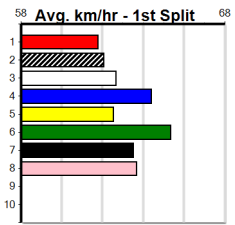

GREYHOUND ADOPTION PROGRAM (275)

Distance: 390m, Race Type: Grade 5, Total Prizemoney: \$1,530
1st: \$1,000, 2nd: \$320, 3rd: \$160, 4th: \$50

11

6:41PM

(VIC time)

NANDO COMMANDO (2) has a great record here and he will find this easier than his most recent racing. HUGGY WUGGY (3) was handily placed at Shepparton and he can follow the two across early on. CIRCLE THE SUN (8) was impressive two runs back