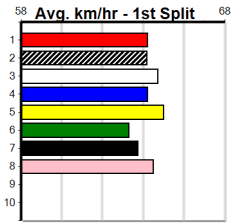

EDWARDS ELECTRICAL (275+RANK)

Distance: 390m, Race Type: Grade 5, Total Prizemoney: $1,530
1st: $1,000, 2nd: $320, 3rd: $160, 4th: $50

7

5:16PM

(VIC time)

STRESS TEST (3) is armed with slick early speed and he should turn for home with a nice break.
SCOTT TO BURN (8) has a good record here and he will find this easier than his most recent racing.
MORaine MIA (7) was a gutsy winner here last week.

Watchdog Tips: **3** **8** **7** **2** **Bet:** **Win 3**