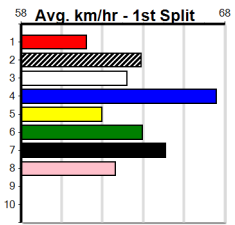

SPORTSBET SAME RACE MULTI (275+ RA

Distance: 390m, Race Type: Grade 5, Total Prizemoney: \$1,530
1st: \$1,000, 2nd: \$320, 3rd: \$160, 4th: \$50

12

7:06PM

(VIC time)

MIGHTY MOLLY (2) has been luckless since her handy 22.39 win here and she can make amends this time around. BREAKWALL (3) was never headed last time and he should be in the firing line throughout. CRUISIN' CHERRY (4) is better than her form reads