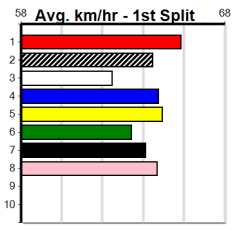

PADDY WANTS PATS (275+ RANK)

Distance: 450m, Race Type: Grade 5, Total Prizemoney: \$1,530
 1st: \$1,000, 2nd: \$320, 3rd: \$160, 4th: \$50

8

5:39PM

(VIC time)

LAMIA ERNIE (5) will find this easier than his most recent racing and he should be able to settle in the first half. MORAINÉ MARCO (3) has been placed in two of his past three and he can come out running at times. TUFF TOBY (2) has good early burn