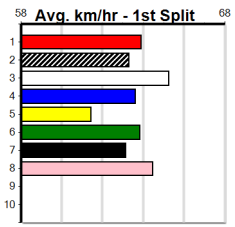

MATKO HIRE (275+ RANK)

Distance: 450m, Race Type: Mixed 6/7, Total Prizemoney: $1,530
1st: $1,000, 2nd: $320, 3rd: $160, 4th: $50

5

4:37PM

(VIC time)

PAW OLYMPIA (1) has shown improvement of late and she is drawn to get all the breaks. PAW XAVIER (8) was impressive in his Healesville win and he will get plenty of room early on. FINISH THE ARENA (4) is a more than capable type.

Watchdog Tips:

1

8

4

3

Bet:

Win 1