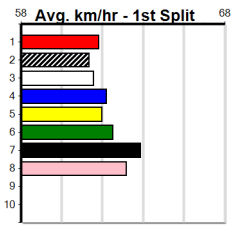

WARRNAMBOOL FENCING SPECIALISTS

Distance: 390m, Race Type: Grade 7, Total Prizemoney: $1,530
1st: $1,000, 2nd: $320, 3rd: $160, 4th: $50

4

4:12PM

(VIC time)

ASTON RUINART (4) has a good record here and she is one of the more reliable beginners in the race. MOONLIGHT COMET (8) is improving all the time and she will get a nice cart across early on. ASTILL BALE (5) won't be too far away

Watchdog Tips:

4

8

5

1

Bet:

Win 4