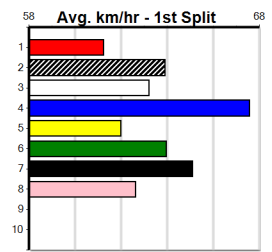

SPORTSBET SAME RACE MULTI (275+ RANK)

Distance: 390m, Race Type: Grade 5, Total Prizemoney: $1,530
1st: $1,000, 2nd: $320, 3rd: $160, 4th: $50

MIGHTY MOLLY (2) has been luckless since her handy 22.39 win here and she can make amends this time around. BREAKWALL (3) was never headed last time and he should be in the firing line throughout. CRUISIN' CHERRY (4) is better than her form reads

Watchdog Tips: 2 3 4 6 Bet: Win 2

SAINT KIMETTO [5] Beaten in all eight runs here, prefer others $12.00
WBK Dog Jan-21 Sire: ASTON KIMETTO Dam: MISS LAVI
Owner(s): P Byrne
Trainer: Narelle Byrne (Koroit)

MIGHTY MOLLY [5] No luck since her win here, can atone, yes $3.60
BK Bitch Jan-21 Sire: ZAMBORA BROCKIE Dam: SISCO SIZZLE
Owner(s): MANY WINNERS (SYN), A Brookes, P Keane, G Dix, G Thomson, B Keane
Trainer: Allan Brookes (Koroit)

BREAKWALL (NSW)[5] Never headed last time, danger if steps $3.50
BK Dog May-20 Sire: ASTON DEE BEE Dam: SHEEZ MY CHICKI
Owner(s): G Black
Trainer: Anita Gibbons (Lara)

CRUISIN' CHERRY [5] No luck of late, drops in class, major player $4.80
BK Bitch Nov-20 Sire: MEPUNGA CRUZER Dam: MEPUNGA BELLA
Owner(s): D Keane
Trainer: Danielle Keane (Koroit)

SAINT MILLY [5] Well beaten in her past eight, needs to lift $14.00
BK Bitch Jan-21 Sire: ASTON KIMETTO Dam: MISS LAVI
Owner(s): P Byrne
Trainer: Connor Byrne (Koroit)

1

2

3

4

5