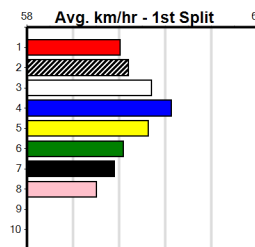

WANNON FUNCTION CENTRE (275+RANK)

Distance: 390m, Race Type: Grade 7, Total Prizemoney: $1,530
1st: $1,000, 2nd: $320, 3rd: $160, 4th: $50

ASTON TAFARI (8) was never headed in his handy 22.63 Ballarat win and he looks very well graded in this event. MISCHIEF MATE (4) has been consistent to date and he will be in the firing line throughout. RONNY ALLSORTS (3) can run a cheeky race

Watchdog Tips: 8 4 3 7 Bet: Win 8

Form Box Wgt Dist Track Date Time BON Margin 1st/2nd (Time) PIR Checked Comment W/R Split 1 S/P Grade
MAYBE SPAGHETTI [7] Rarely runs a bad race here, can run a drum $8.00
Owner(s): B Fulton Sire: FERNANDO BALE Dam: SIXTEEN PEGS Trainer: Peter Fulton (Ecklin South)
Winning Distances: < 300m (0) 300 - 399m (1) 400 - 499m (0) 500 - 599m (0) 600 - 699m (0) > 700m (0)
Winning Weights: 28.5(1)
2nd (4) 28.4 400 MTG R3 18-Jul-24 23.95 23.27 4.25L QUANTUM LEAP (23.66) 11.33 $2.00 RW
2nd (4) 28.4 390 WBL R3 22-Jul-24 23.11 22.22 0.25L MANA'S WAY (23.10) M/53 9.14 $16.90 7
7th (5) 28.5 390 BAL R3 28-Jul-24 23.51 22.75 11.00 SAILAWAY GIN (22.75) M/77 8.86 $38.10 T3-7
5th (5) 28.4 390 WBL R3 01-Aug-24 22.83 21.93 5.50L TECTONIC (22.47) M/74 9.16 $52.30 7
6th (4) 28.5 450 WBL R4 08-Aug-24 26.16 25.35 11.00 NACHO PROBLEM (25.39) M/566 6.95 $69.90 X67H
7th (4) 28.3 450 WBL R5 12-Aug-24 26.23 25.50 11.00 RUN DON'T WALK (25.51) Q/246 6.74 $11.00 7
6th (5) 28.0 410 HOR R1 19-Aug-24 24.33 22.84 12.00 CRACKERJACK TONK (23.52) M/76 11.36 $76.30 7
4th (5) 28.3 390 WBL R3 26-Aug-24 22.83 22.46 3.00L FLAX MILL (22.62) M/52 8.98 $21.80 7
Last 3 wins NOT included above
1st (4) 28.5 390 WBL R2 12-Dec-23 23.00 22.27 1.5L BELAIR RIC (23.11) M/31 8.75 $1.40 M

Form Box Wgt Dist Track Date Time BON Margin 1st/2nd (Time) PIR Checked Comment W/R Split 1 S/P Grade
ASTON FLURRY [7] Led for a long way three runs back, place claims $7.50
Owner(s): R Borda Sire: ASTON RUPEE Dam: ASTON ZEPHYR Trainer: Mathew Tabb (Lara)
Winning Distances: < 300m (0) 300 - 399m (0) 400 - 499m (1) 500 - 599m (0) 600 - 699m (0) > 700m (0)
Winning Weights: 30.4(1)
5th (3) 31.1 400 GEL R1 02-Jul-24 23.82 22.88 13.00 FLYING SCOTCH (22.91) M/66 8.90 $2.00 M
4th (3) 30.7 400 GEL R1 16-Jul-24 23.22 22.53 2.50L SUMMER SPRITZ (23.06) M/64 8.78 $7.60 M
1st (2) 30.4 400 GEL R1 23-Jul-24 22.75 22.44 3.5L HAVANA ROSE (22.98) Q/11 8.46 $2.10 M
4th (7) 30.1 400 GEL R4 30-Jul-24 23.62 22.64 4.50L PANDA BELLA (23.31) M/24 8.70 $2.60 7
7th (7) 30.1 400 GEL R10 03-Aug-24 23.82 22.64 12.00 SHE'S WIRED (23.04) Q/56 9.03 $1.70 7
3rd (6) 30.0 450 BAL R5 07-Aug-24 25.91 25.38 1.00L BOMB LUCA (25.85) Q/111 6.59 $31.60 RW
7th (4) 30.8 460 GEL R7 13-Aug-24 27.01 26.08 11.00 CIRCLE ROUND (26.28) M/356 6.80 $3.50 7
5th (3) 30.2 390 BAL R12 23-Aug-24 22.95 22.19 11.00 ASTON KING (22.19) Q/45 8.80 $7.60 7
Last 3 wins NOT included above