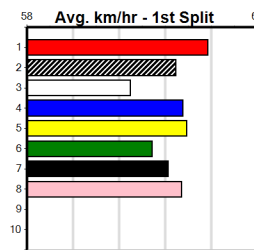

PADDY WANTS PATS (275+ RANK)

Distance: 450m, Race Type: Grade 5, Total Prizemoney: $1,530
1st: $1,000, 2nd: $320, 3rd: $160, 4th: $50

LAMIA ERNIE (5) will find this easier than his most recent racing and he should be able to settle in the first half. MORAINÉ MARCO (3) has been placed in two of his past three and he can come out running at times. TUFF TOBY (2) has good early burn

Watchdog Tips: 5 3 2 7 Bet: Win 5

MINH NARDO (NSW)[5] Down on best form, draw may help, place $8.00
Owner(s): R Gavin
Winning Distances: < 300m (0) 300 - 399m (0) 400 - 499m (4) 500 - 599m (0) 600 - 699m (0) > 700m (0)
Trainer: Raylene Gavin (Killarney)

TUFF TOBY [5] Never headed last time, threat if crosses $4.60
Owner(s): D Klemke
Winning Distances: < 300m (0) 300 - 399m (0) 400 - 499m (3) 500 - 599m (0) 600 - 699m (0) > 700m (0)
Trainer: Dallan Klemke (Lara)

MORAINÉ MARCO [5] Placed in two of his past three, main danger $6.50
Owner(s): MORAINÉ (SYN), G Judd, S Judd
Winning Distances: < 300m (0) 300 - 399m (1) 400 - 499m (2) 500 - 599m (3) 600 - 699m (0) > 700m (0)
Trainer: Peter Fulton (Ecklin South)

FENTONS RISE [5] Needs to lead, too much pace on either side $9.00
Owner(s): Y Rishon
Winning Distances: < 300m (0) 300 - 399m (0) 400 - 499m (8) 500 - 599m (0) 600 - 699m (0) > 700m (0)
Trainer: Yaakov Rishon (Warrnambool) ENG HVL 2024-09-01

LAMIA ERNIE (NSW)[5] Drops in class, gets a cart across, go close $3.20
Owner(s): G Carchedi
Winning Distances: < 300m (0) 300 - 399m (0) 400 - 499m (6) 500 - 599m (2) 600 - 699m (0) > 700m (0)
Trainer: Chris Armstrong (Hoppers Crossi)

1

2

3

4

5