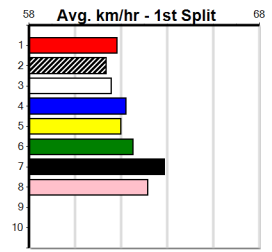

4

4:12PM

(VIC time)

Distance: 390m, Race Type: Grade 7, Total Prizemoney: $1,530
1st: $1,000, 2nd: $320, 3rd: $160, 4th: $50

ASTON RUINART (4) has a good record here and she is one of the more reliable beginners in the race. MOONLIGHT COMET (8) is improving all the time and she will get a nice cart across early on. ASTILL BALE (5) won't be too far away

Watchdog Tips: 4 8 5 1 Bet: Win 4

DOG 1: GROOVIN' (NSW)[7] Better than his past few runs, must keep safe $9.00. Owner: V Lungu, Dog: Jul-22, Sire: FERAL FRANKY, Dam: PRECIOUS DESTINI. Includes winning distances, weights, and a box history table.

DOG 2: IDENTIFY AS [7] Only win came in very steady time, tough ask $21.00. Owner: D Keane, Dog: Nov-22, Sire: ZACK MONELLI, Dam: WON'T STOP HER. Includes winning distances, weights, and a box history table.

DOG 3: BART'S CHOICE [7] Beaten in all seven runs here, look to others $12.00. Owner: K Lloyd, Dog: May-21, Sire: MY REDEEMER, Dam: MIMSTAR. Includes winning distances, weights, and a box history table.

DOG 4: ASTON RUINART [7] Reliable early, good record here, go close $2.40. Owner: R Borda, Dog: Apr-22, Sire: FERNANDO BALE, Dam: ASTON CHANDON. Includes winning distances, weights, and a box history table.

DOG 5: ASTILL BALE (NSW)[7] Placed in two of four here, can threaten $4.60. Owner: B Wheeler, Dog: Feb-22, Sire: FERNANDO BALE, Dam: HADARAH BALE. Includes winning distances, weights, and a box history table.