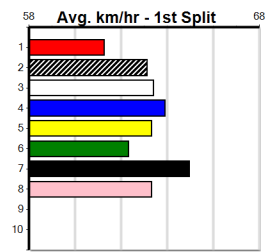

CASSIGN DESIGN (275+ RANK)

Distance: 450m, Race Type: Grade 5, Total Prizemoney: $1,530
1st: $1,000, 2nd: $320, 3rd: $160, 4th: $50

MADDIE ODD SOCK (4) will find this easier than her most recent racing and she has the speed to cross early on. SAINT JADE (5) is better than her past two runs and she can settle near the speed. SQUIGGLY KING (8) is well drawn out wide

Watchdog Tips: 4 5 8 6 Bet: Win 4

IVERSON [5] Can miss the kick, gets buried back, tested $14.00
BE Bitch Dec-19 Sire: MY REDEEMER Dam: MIRACLES HAPPEN
Trainer: Elizabeth Steel (Nullawarre North)
Winning Distances: < 300m (0) 300 - 399m (0) 400 - 499m (4) 500 - 599m (0) 600 - 699m (0) > 700m (0)
Winning Weights: 27.1(1) 28.1(1) 28.3(1) 29.0(1)
Box History table and Prize Best Starts table included.

VANS TURBO [5] Strong win two runs back, harder here, place $8.00
BD Dog Dec-19 Sire: MY REDEEMER Dam: MIRACLES HAPPEN
Trainer: Trevor Steel (Nullawarre)
Winning Distances: < 300m (0) 300 - 399m (3) 400 - 499m (6) 500 - 599m (0) 600 - 699m (0) > 700m (0)
Winning Weights: 31.7(1) 31.9(1) 32.0(1) 32.3(2) 32.6(2) 32.9(2)
Box History table and Prize Best Starts table included.

JUDICIARY (SA)[5] Just not racing well enough, prefer to watch $10.00
BK Dog Nov-21 Sire: JURY Dam: VELOCITY BOTTINO
Trainer: Peter Crawley (Mortlake)
Winning Distances: < 300m (0) 300 - 399m (0) 400 - 499m (2) 500 - 599m (2) 600 - 699m (0) > 700m (0)
Winning Weights: 32.1(1) 32.5(1) 32.6(1) 32.9(1)
Box History table and Prize Best Starts table included.

MADDIE ODD SOCK [5] No luck of late, drops in class, hard to hold out $3.40
BK Bitch Nov-20 Sire: ZAMBORA BROCKIE Dam: CELEBRITY
Trainer: Simone Fisher (Lara)
Winning Distances: < 300m (0) 300 - 399m (0) 400 - 499m (4) 500 - 599m (5) 600 - 699m (0) > 700m (0)
Winning Weights: 27.0(1) 27.1(1) 27.2(1) 27.5(1) 28.0(1) 28.2(1) 28.4(1) 28.6(1) 28.7(1)
Box History table and Prize Best Starts table included.

SAINT JADE [5] Tough draw but has good muster, main danger $4.20
BE Bitch Mar-22 Sire: BERNARDO Dam: SAINT MADDIE
Trainer: Peter Byrne (Koroit)
Winning Distances: < 300m (0) 300 - 399m (1) 400 - 499m (2) 500 - 599m (0) 600 - 699m (0) > 700m (0)
Winning Weights: 25.5(1) 26.2(1) 26.5(1)
Box History table and Prize Best Starts table included.