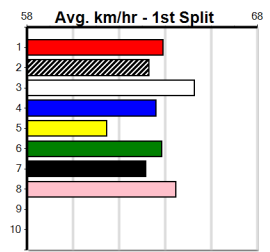

MATKO HIRE (275+ RANK)

Distance: 450m, Race Type: Mixed 6/7, Total Prizemoney: $1,530
1st: $1,000, 2nd: $320, 3rd: $160, 4th: $50

PAW OLYMPIA (1) has shown improvement of late and she is drawn to get all the breaks. PAW XAVIER (8) was impressive in his Healesville win and he will get plenty of room early on. FINISH THE ARENA (4) is a more than capable type.

Watchdog Tips: 1 8 4 3 Bet: Win 1

PAW OLYMPIA (NSW)[7] Improving type, has the good draw, go close $3.40
Owner(s): B Wheeler
Sire: JS FLAMIN ACE Dam: DYNA ADRIA
Trainer: Robert Camilleri (Lara)

REBEL THINKER [7] Steady Sale winner, this is harder, tested $10.00
Owner(s): L Edgerton
Sire: MY BRO FABIO Dam: BIG SKINNY
Trainer: Darren Fisher (Lara)

RESIGN THE PLOW [7] Prefer out wide but has talent, keep safe $8.00
Owner(s): M Wright
Sire: ALLEN DEED Dam: RIXY YA PEST
Trainer: Mathew Wright (Wangoom)

FINISH THE ARENA [7] Handy effort two runs back, threat with luck $7.50
Owner(s): M Wright
Sire: ALLEN DEED Dam: RIXY YA PEST
Trainer: Gary Hunt (Cudgee)

ASTON LUCIANA [7] Lack of early speed is a worry, prefer others $16.00
Owner(s): R Borda
Sire: FERNANDO BALE Dam: ASTON TOPAZ
Trainer: Glenn Campbell (Anakie)

1

2

3

4

5