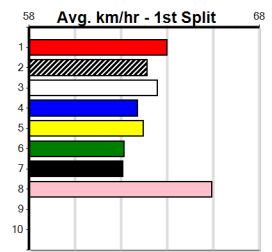

WOOD MOTORCYCLE & MOWER (275+ RANK)

Distance: 390m, Race Type: Grade 5, Total Prizemoney: $1,530
1st: $1,000, 2nd: $320, 3rd: $160, 4th: $50

BURNING LIQUOR (1) has regained some confidence in his past two and he is drawn to make every post a winner. MISSILE MAGGIE (5) was a strong 22.42 winner here two runs back and she just needs a little room early on. SAINT MADIX (7) has claims

Watchdog Tips: 1 5 7 8 Bet: Win 1

Race 1: BURNING LIQUOR [5] Back in form, has the good draw, go close $2.60. Includes dog details, winning distances, weights, and box history.

Race 2: SLEEK MONIQUE [5] Good record here but down on best form, place $8.00. Includes dog details, winning distances, weights, and box history.

Race 3: TWO HAT PAT [5] Needs to lead, flat patch mid race, prefer others $16.00. Includes dog details, winning distances, weights, and box history.

Race 4: BLIND MAN (SA)[5] Tough draw, steady record here, next time $18.00. Includes dog details, winning distances, weights, and box history.

Race 5: MISSILE MAGGIE [5] Strong winner two runs back, main danger $7.50. Includes dog details, winning distances, weights, and box history.