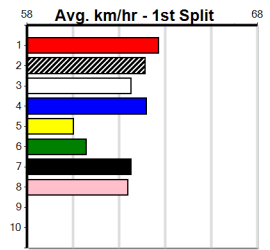

SPORTSBET GREEN TICKS (275+ RANK)

1

3:17PM

(VIC time)

Distance: 390m, Race Type: Maiden, Total Prizemoney: $1,530
1st: $1,000, 2nd: $320, 3rd: $160, 4th: $50

WHIPPING ALONG (1) showed some talent in his first prep and he is expected to race well fresh.
CINDY'S GEM (3) owns a solid 22.61 PB here and she will be on the pace from the outset. LEKTRA DURAK (4) is an improving type

Watchdog Tips: **1** **3** **4** **5** **Bet:** Box Quinella 1,3,4 ($10 for 333.33%)

Form	Box	Wgt	Dist	Track	Date	Time	BON	Margin	1st/2nd (Time)	PIR	Checked	Comment	WR	Split 1	S/P	Grade

WHIPPING ALONG [M]

BD Dog Mar-22
Owner(s): S Negrello
Winning Distances: < 300m (0) 300 - 399m (0) 400 - 499m (0) 500 - 599m (0) 600 - 699m (0) > 700m (0)
Winning Weights:

ST	(-)	30.3	390	WBL		08-Apr-24	22.57		9.50L	Trial Cleared		M/22		2of4		8.63		ST
5th	(7)	30.2	460	GEL	R4	23-Apr-24	26.81	25.73	15.00	CABAO NICKEL (25.77)		M/535			W	6.77		$36.20 M
2nd	(7)	30.1	390	WBL	R1	29-Apr-24	22.56	22.39	2.50L	YAALA JUNIOR (22.39)		S/44				8.87		$6.20 M
7th	(7)	30.5	450	WBL	R1	09-May-24	26.21	25.27	4.00L	OLLIE DEEDS (25.94)		M/766				6.86		$12.70 M
5th	(8)	30.3	390	WBL	R2	16-May-24	22.72	21.89	4.25L	INGA JOHNNY (22.42)		S/55				8.87		$11.30 M
3rd	(7)	30.1	390	WBL	R2	10-Jun-24	22.52	22.18	2.25L	PAW GLORY (22.37)		M/54				8.93		$4.40 M
2nd	(3)	29.9	390	WBL	R2	17-Jun-24	23.01	22.51	4.00L	SHARON'S LASS (22.75)		M/65				9.13		$4.20 M
4th	(8)	30.1	400	GEL	R3	25-Jun-24	23.17	22.50	3.5L	PAW VINCE (22.93)		S/45				8.83		$7.40 M

Resuming, showed talent last prep, yes
Sire: TOMMY SHELBY **Dam: LITTLE ZOE**
Trainer: Peter Crawley (Mortlake)

$2.80

Box History

Bx	1st	2nd	3rd	4th	5th	6th	7th	8th
1								
2								
3		1						
4				1				
5								
6								
7		1	1		1			1
8		1	1	1	1			

Prize Best $1575.00
Starts 22.52(7)-10/6/24
Trk/Dts 12-0-3-4
APM 4-0-2-1
624

NIRRANDA GRACIE [M]

BD Bitch Jan-22
Owner(s): A Rippon
Winning Distances: < 300m (0) 300 - 399m (0) 400 - 499m (0) 500 - 599m (0) 600 - 699m (0) > 700m (0)
Winning Weights:

	(-)	27.9	400	GEL	R1	03-May-24	23.11	22.45	7.00L	SHAKER STICKER (22.63)		M/34				8.54		$19.30 MH
5th	(4)	27.8	460	GEL	R3	10-May-24	27.21	25.63	8.00L	PAW NICHOLLS (26.67)		Q/135				6.63		$7.80 M
8th	(2)	27.8	460	GEL	R1	17-May-24	27.24	25.87	16.00	SPELL ON YOU (26.19)		M/588				6.89		$12.90 M
8th	(3)	28.4	390	WBL	R2	12-Aug-24	23.28	22.25	11.00	PAW NELVIN (22.53)		M/78		V5		9.05		$3.20 M

Well beaten in all four runs, needs to lift
Sire: KINLOCH BRAE **Dam: JUST LOVIN' IT**
Trainer: Ashley Mcdowall (Nullawarre)

$16.00

Box History

Bx	1st	2nd	3rd	4th	5th	6th	7th	8th
1								
2				1				1
3								1
4					1			
5								
6								
7								
8								

Prize Best $75.00
Starts 23.28(3)-12/8/24
Trk/Dts 4-0-0-0
APM 1-0-0-0
45

CINDY'S GEM [M]

BK Bitch Nov-22
Owner(s): M Rodgers
Winning Distances: < 300m (0) 300 - 399m (0) 400 - 499m (0) 500 - 599m (0) 600 - 699m (0) > 700m (0)
Winning Weights:

	(-)	28.4	390<td>WBL</td><td>R1</td><td>01-Aug-24</td><td>23.51</td><td>21.93</td><td>17.00</td><td>AUSSIE ZAC (22.39)</td><td></td><td>M/78</td><td></td><td></td><td></td><td>9.28</td><td></td><td>$16.80 M</td>															
7th	(5)	28.5	390	BAL	R2	07-Aug-24	23.22	22.08	9.50L	MY MATE NICK (22.59)		M/75				8.96		$54.70 M
2nd	(5)	28.5	390	WBL	R2	12-Aug-24	22.61	22.25	1.25L	PAW NELVIN (22.53)		M/11				8.76		$13.80 M
3rd	(4)	28.5	410	HOR	R1	17-Aug-24	24.48	23.09	9.00L	ROCKING ROXY (23.89)		M/33				10.84		$6.40 M
5th	(4)	28.6	390	WBL	R1	22-Aug-24	23.26	21.96	12.00	JADED SMILE (22.48)		M/35				9.00		$13.30 M
4th	(8)	29.0	400	GEL	R1	27-Aug-24	23.33	22.57	8.50L	ANACONDA SQUEEZE		M/23				8.75		$3.80 M

Good early burn, getting stronger, danger
Sire: RAW ABILITY **Dam: TINKER CINDY**
Trainer: Peter Inquanti (Camperdown)

$4.00

Box History

Bx	1st	2nd	3rd	4th	5th	6th	7th	8th
1								
2								
3								1
4			1		1			
5		1						1
6								
7								
8				1				

Prize Best $630.00
Starts 22.61(5)-12/8/24
Trk/Dts 6-0-1-1
APM 3-0-1-0
630