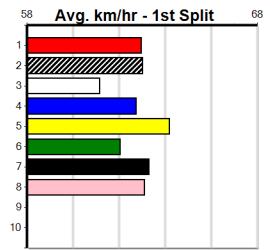

MACEY'S BISTRO (275+RANK)

Distance: 390m, Race Type: Maiden, Total Prizemoney: $1,530
1st: $1,000, 2nd: $320, 3rd: $160, 4th: $50

LEKTRA TWYLA (6) showed some talent two runs back and she has the speed to cross and lead mid race. JOELENE LASS (4) has been placed in four of nine here and she can come out running. PINEAPPLE JUICE (3) has claims

Watchdog Tips: 6 4 3 1 Bet: Win 6

Form Box Wgt Dist Track Date Time BON Margin 1st/2nd (Time) PIR Checked Comment W/R Split 1 S/P Grade

HOOK IN (SA)[M] Solidly placed in her past three, respect again $7.50
BE Bitch Apr-22 Sire: HOOKED ON SCOTCH Dam: OAKVALE THRILL
Owner(s): Y Rishon
Trainer: Yaakov Rishon (Warrnambool)
Winning Distances: < 300m (0) 300 - 399m (0) 400 - 499m (0) 500 - 599m (0) 600 - 699m (0) > 700m (0)
Winning Weights:
7th (5) 28.4 390 WBL R2 10-Jun-24 23.02 22.18 9.50L PAW GLORY (22.37) M/77 . . . . 9.09 $39.20 M
5th (8) 28.2 342 APK R1 01-Jul-24 20.49 19.43 14.00 TOORA TERRY (19.56) . . . . 4.81 $41.00 M
7th (1) 27.8 375 BHL R1 14-Jul-24 22.87 21.66 18.00 SPLIT THE CREW (21.66) . . . . . $26.00 M
5th (7) 27.5 375 BHL R1 28-Jul-24 22.82 21.70 13.00 MY MATE STAVROS (21.94) . . . . . $41.00 M
4th (1) 27.1 390 WBL R1 05-Aug-24 22.97 22.42 4.75L HEATHER BALE (22.64) M/22 . . . . . 8.91 $14.30 M
3rd (6) 27.4 390 WBL R1 12-Aug-24 23.40 22.25 3.5L BYE BYE STAR (23.16) M/37 . . . . . 9.10 $3.50 M
3rd (4) 26.6 390 WBL R1 20-Aug-24 22.82 22.30 1.25L MOONLIGHT COMET (22.74) M/33 . . . . . 8.83 $12.00 M
3rd (7) 27.4 390 WBL R1 26-Aug-24 23.29 22.46 11.00 MERMAID LADY (22.56) Q/23 . . . . . 9.17 $18.80 M
Last 3 wins NOT included above
Box History
Bx 1st 2nd 3rd 4th 5th 6th 7th 8th
1 . . . . . 1 . . . . .
2 . . . . . 1 . . . . .
3 . . . . . 1 . . . . .
4 . . . . . 1 . . . . .
5 . . . . . 1 . . . . .
6 . . . . . 1 . . . . .
7 . . . . . 1 . . . . .
8 . . . . . 1 . . . . .
Prize Best $740.00
Starts 22.82(4)-20/8/24
Trk/Dts 17-0-0-4
APM 13-0-0-4 624

PEST EXPRESS [M] Wide runner, will need to lead, tough ask $8.00
BK Bitch Jan-22 Sire: ALLEN DEED Dam: RIXY YA PEST
Owner(s): J Pickett
Trainer: Mathew Wright (Wangoom)
Winning Distances: < 300m (0) 300 - 399m (0) 400 - 499m (0) 500 - 599m (0) 600 - 699m (0) > 700m (0)
Winning Weights:
3rd (6) 25.9 390 WBL R2 11-Apr-24 22.79 22.09 7.50L OUR MATE BEAR (22.29) Q/34 . . . W 8.88 $20.70 M
4th (1) 26.2 390 WBL R1 18-Apr-24 23.07 22.32 9.50L OFFENSIVE LADY (22.40) Q/44 . . . W 9.21 $6.30 MH
6th (7) 25.8 390 WBL R1 04-Jul-24 23.07 22.08 8.00L CUDGEE'S WREN (22.54) Q/55 . . . W 8.82 $5.90 M
6th (6) 26.2 390 WBL R1 22-Jul-24 23.59 22.22 9.00L PAW JANELLE (22.96) M/55 . . V7 9.31 $1.80 M
4th (3) 26.8 390 WBL R2 05-Aug-24 23.55 22.42 6.50L MORAINÉ GLORIA (23.10) Q/24 . . . W 9.07 $5.00 M
Last 3 wins NOT included above
Box History
Bx 1st 2nd 3rd 4th 5th 6th 7th 8th
1 . . . . . 1 . . . . .
2 . . . . . 1 . . . . .
3 . . . . . 1 . . . . .
4 . . . . . 1 . . . . .
5 . . . . . 1 . . . . .
6 . . . . . 1 . . . . .
7 . . . . . 1 . . . . .
8 . . . . . 1 . . . . .
Prize Best $385.00
Starts 22.79(6)-11/4/24
Trk/Dts 5-0-0-1
APM 5-0-0-1 184