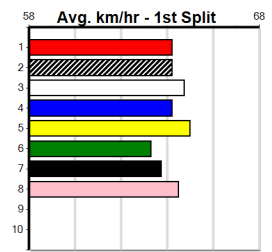

EDWARDS ELECTRICAL (275+RANK)

Distance: 390m, Race Type: Grade 5, Total Prizemoney: $1,530
1st: $1,000, 2nd: $320, 3rd: $160, 4th: $50

STRESS TEST (3) is armed with slick early speed and he should turn for home with a nice break.
SCOTT TO BURN (8) has a good record here and he will find this easier than his most recent racing.
MORAINE MIA (7) was a gutsy winner here last week.

Watchdog Tips: 3 8 7 2 Bet: Win 3

HATENNA BALE (NSW)[5] Capable but can miss the kick, place preferred $4.60
Owner(s): B Wheeler
Winning Distances: < 300m (0) 300 - 399m (2) 400 - 499m (3) 500 - 599m (0) 600 - 699m (0) > 700m (0)
Winning Weights: 26.5(1) 26.7(2) 27.3(1) 27.5(1)
Box History table and Prize Best Starts table included.

ACOUSTIC FLASH [5] Impressive in her past two, must keep safe $8.00
Owner(s): N Walsh
Winning Distances: < 300m (0) 300 - 399m (1) 400 - 499m (4) 500 - 599m (0) 600 - 699m (0) > 700m (0)
Winning Weights: 27.7(1) 27.9(1) 28.1(1) 28.3(1) 28.4(1)
Box History table and Prize Best Starts table included.

STRESS TEST [5] Class edge, has the pace to cross early, yes $3.40
Owner(s): P Inguanti
Winning Distances: < 300m (0) 300 - 399m (8) 400 - 499m (6) 500 - 599m (0) 600 - 699m (0) > 700m (0)
Winning Weights: 30.9(1) 31.0(1) 31.4(2) 31.5(2) 31.7(2) 31.8(1) 31.9(1) 32.0(2) 32.2(2)
Box History table and Prize Best Starts table included.

CAPTAIN BENDER (SA)[5] Front runner, draw is a worry, prefer to watch $10.00
Owner(s): CARISMA (SYN), R Gavin, K Gavin
Winning Distances: < 300m (0) 300 - 399m (2) 400 - 499m (5) 500 - 599m (0) 600 - 699m (0) > 700m (0)
Winning Weights: 30.7(1) 30.9(1) 31.1(3) 31.3(1) 32.1(1)
Box History table and Prize Best Starts table included.

SAINT TAY [5] Talented but drawn to find bother, place claims $12.00
Owner(s): P Byrne
Winning Distances: < 300m (0) 300 - 399m (4) 400 - 499m (1) 500 - 599m (0) 600 - 699m (0) > 700m (0)
Winning Weights: 28.0(1) 28.4(1) 28.7(2) 29.2(1)
Box History table and Prize Best Starts table included.