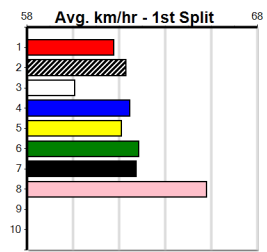

BROAD TREE CARE (275+ RANK)

Distance: 390m, Race Type: Grade 6, Total Prizemoney: $1,530
1st: $1,000, 2nd: $320, 3rd: $160, 4th: $50

PAW VARNER (8) owns a smart 22.41 PB here and he appears to have a fair bit on these.
AGGREGATE (6) has a good record here and he just needs a little luck early on. SUPER SORT (3) should be on the pace from the outset.

Watchdog Tips: 8 6 3 7 Bet: Win 8

ORSON AS [6] Rises in class, risky early, prefer to watch $14.00
BD Bitch Nov-21 Sire: ORSON ALLEN Dam: SUMMER SKYE
Trainer: Briana Robertson -leech (Smeato)
Winning Distances: < 300m (0) 300 - 399m (2) 400 - 499m (0) 500 - 599m (0) 600 - 699m (0) > 700m (0)
Winning Weights: 24.0(1) 25.7(1)
2nd (6) 24.3 390 BAL R3 30-Jun-24 22.86 22.21 4.25L CIRCLE THE STORM (22.57) S/22 . . . . 8.65 $8.80 T3-7
6th (7) 24.3 390 BAL R9 07-Jul-24 22.91 22.17 10.00 LEAVE ME IN (22.22) S/86 . . . . 8.93 $8.20 T3-7
6th (4) 24.3 450 WBL R5 15-Jul-24 26.63 26.03 9.00L SULTAN OF SWOON (26.03) Q/445 . . . . 6.84 $18.70 7
4th (1) 24.3 450 BAL R5 22-Jul-24 26.47 25.73 2.25L KAYE NIGHT (26.32) M/243 . . . . 6.75 $19.30 T3-RW
4th (6) 24.5 450 BAL R9 29-Jul-24 26.34 25.69 3.25L KALINYA (26.12) M/432 . . . . 6.84 $4.00 7
1st (2) 24.0 390 WBL R4 05-Aug-24 22.99 22.42 0.75L DOWN SOUTH QUEEN M/62 . . . . 8.96 $2.50 7
6th (2) 24.2 425 BEN R4 14-Aug-24 25.02 23.98 6.50L POPCORN IRA (24.59) M/576 . . . . 6.78 $3.20 T3-6
7th (7) 24.5 390 WBL R9 26-Aug-24 23.12 22.46 8.50L LUCY JANE (22.54) M/77 . . . . 9.18 $18.80 6G
Last 3 wins NOT included above
1st (7) 25.7 390 BAL R1 01-Jan-24 22.50 21.95 3.00L ZANAB BALE (22.70) Q/11 . . . SW . 8.44 $2.30 T3-M
Prize Best $4145.00
Starts 22.80(8)-8/1/24
Trk/Dts 26-2-4-4
APM 3-1-1-0 1881

POPCORN MISS [6] Steady record here, needs to lead, tough ask $12.00
BK Bitch Jan-21 Sire: ZAMBORA BROCKIE Dam: SISCO SIZZLE
Trainer: Allan Brookes (Koroit)
Winning Distances: < 300m (0) 300 - 399m (1) 400 - 499m (1) 500 - 599m (0) 600 - 699m (0) > 700m (0)
Winning Weights: 25.8(1) 26.4(1)
7th (5) 26.4 450 WBL R5 03-Jun-24 26.59 25.86 9.50L ASTON ACCORD (25.95) M/777 . . . W 7.09 $25.70 X67
6th (7) 26.0 512 MTG R9 13-Jun-24 30.47 29.86 9.00L GLASSY SHOT (29.86) . . . . 4.57 $26.00 RW
2nd (4) 25.7 512 MTG R9 20-Jun-24 30.47 30.14 0.50L BUNGALOO BRUISER (30.44) . . . . 4.62 $5.50 RWH
4th (2) 25.8 512 MTG R6 27-Jun-24 30.75 30.08 9.50L KIWI TO BURN (30.08) . . . . 4.57 $41.00 RWF
7th (3) 26.0 450 WBL R5 01-Jul-24 26.61 25.65 12.00 REV MICHAEL (25.77) M/588 . . . . 7.01 $44.70 X67
7th (2) 25.9 450 WBL R5 08-Jul-24 26.34 25.55 12.00 NARINGAL MATE (25.55) M/577 . . . W 7.05 $51.40 X67
7th (3) 25.6 450 WBL R7 15-Jul-24 26.64 26.03 8.00L SHIMA HARLEY (26.10) Q/577 . . . W 6.94 $82.90 6G
3rd (5) 26.1 400 MTG R9 22-Aug-24 23.75 23.23 3.00L QUANTUM'S DREAM (23.53) . . . . 11.21 $34.00 RW
Last 3 wins NOT included above
1st (1) 25.8 400 MTG R2 08-Jan-23 23.51 22.94 0.75L BOO BOOS BETTER (23.57) 0 . . . SAMP 11.14 $2.80 XM6
1st (8) 26.4 390 WBL R9 27-May-24 22.76 22.17 0.25L SHE CAN DREAM (22.77) M/63 . . . SW . 9.16 $21.20 7
Prize Best $4205.00
Starts 22.73(6)-26/6/23
Trk/Dts 48-2-4-6
APM 10-1-0-0 1043