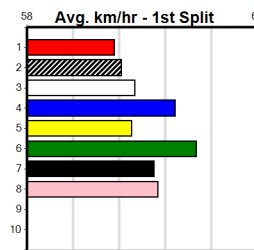

GREYHOUND ADOPTION PROGRAM (275+

Distance: 390m, Race Type: Grade 5, Total Prizemoney: $1,530
1st: $1,000, 2nd: $320, 3rd: $160, 4th: $50

NANDO COMMANDO (2) has a great record here and he will find this easier than his most recent racing. HUGGY WUGGY (3) was handily placed at Shepparton and he can follow the two across early on. CIRCLE THE SUN (8) was impressive two runs back

Watchdog Tips: 2 3 8 5 Bet: Win 2

SEANCE SAM [5] Back in form but this is harder, place claims $3.60
Owner(s): G Black
Winning Distances: < 300m (0) 300 - 399m (6) 400 - 499m (2) 500 - 599m (0) 600 - 699m (0) > 700m (0)
Trainer: Anita Gibbons (Lara)

NANDO COMMANDO [5] Drops in class, can clear the red, yes $4.20
Owner(s): B Fulton
Winning Distances: < 300m (0) 300 - 399m (6) 400 - 499m (1) 500 - 599m (0) 600 - 699m (0) > 700m (0)
Trainer: Peter Fulton (Ecklin South)

HUGGY WUGGY [5] Handy effort two runs back, main danger $7.00
Owner(s): P Cassar
Winning Distances: < 300m (0) 300 - 399m (1) 400 - 499m (3) 500 - 599m (0) 600 - 699m (0) > 700m (0)
Trainer: Briana Robertson -leech (Smeato)

SPANISH BULLET [5] Capable but tends to miss the kick, risky $10.00
Owner(s): P Morganti
Winning Distances: < 300m (0) 300 - 399m (4) 400 - 499m (4) 500 - 599m (0) 600 - 699m (0) > 700m (0)
Trainer: Chris Armstrong (Hoppers Crossi)

HERE FOR GLORY (NSW)[5] Far from disgraced last time out, may be value $12.00
Owner(s): C Clarke
Winning Distances: < 300m (0) 300 - 399m (3) 400 - 499m (1) 500 - 599m (0) 600 - 699m (0) > 700m (0)
Trainer: Michael Niele (Berringa)

1

2

3

4

5