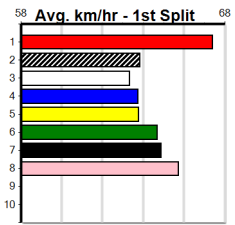

CASSIGN DESIGN (275+RANK)

Distance: 450m, Race Type: Grade 5, Total Prizemoney: \$1,530
1st: \$1,000, 2nd: \$320, 3rd: \$160, 4th: \$50

6

4:44PM

(VIC time)

Watchdog Tips: **0 0 0 0** Bet: **.**

Form	Box	Weight	Dist	Track	Date	Time	BON	Margin	1st/2nd (Time)	PIR	Checked	Comment	W/R	Split 1	S/P	Grade																																																																					
1 AARON ALPACA [5]																																																																																					
BK	B				Nov-20	DYNA VILLA			CHEEKERS																																																																												
Trainer: Colin Baker (Lara)																																																																																					
8th	(1)	25.8	460	GEL	R8	02-Jul-24	26.93	25.94	11.00BLACK TUXEDO (26.19)	M/236	.	.	.	6.77	\$1.90	5																																																																					
T	(7)	25.6	350	HVL	R5	07-Jul-24	0.00	19.16	.ASTON CORLEONE (19.60)	M/7	.	V21	.	6.80	\$22.00	5																																																																					
7th	(7)	26.9	460	GEL	R8	09-Aug-24	26.75	25.81	12.00VILMA BALE (25.94)	Q/377	.	V0	.	6.83	\$28.60	5																																																																					
ST	(-)	27.2	400	GEL		27-Aug-24	26.55		10.00LTrial Cleared	M/23	.	3of4	.	6.56	\$.	ST																																																																					
Owner(s): C Baker																																																																																					
<table border="1"> <thead> <tr><th colspan="8">Winning Boxes</th></tr> <tr><th>1</th><th>2</th><th>3</th><th>4</th><th>5</th><th>6</th><th>7</th><th>8</th></tr> </thead> <tbody> <tr><td>1</td><td>2</td><td>1</td><td>1</td><td>2</td><td>3</td><td>2</td><td></td></tr> <tr><td>Prize</td><td colspan="7">\$17,270.00</td><td></td></tr> <tr><td>Best</td><td colspan="7">26.35</td><td></td></tr> <tr><td>Starts</td><td colspan="7">64-11-4-4</td><td></td></tr> <tr><td>Trk/Dst</td><td colspan="7">1-0-0-0</td><td></td></tr> <tr><td>APM</td><td colspan="7">\$1143</td><td></td></tr> </tbody> </table>																	Winning Boxes								1	2	3	4	5	6	7	8	1	2	1	1	2	3	2		Prize	\$17,270.00								Best	26.35								Starts	64-11-4-4								Trk/Dst	1-0-0-0								APM	\$1143							
Winning Boxes																																																																																					
1	2	3	4	5	6	7	8																																																																														
1	2	1	1	2	3	2																																																																															
Prize	\$17,270.00																																																																																				
Best	26.35																																																																																				
Starts	64-11-4-4																																																																																				
Trk/Dst	1-0-0-0																																																																																				
APM	\$1143																																																																																				
2 SAINT JADE [5]																																																																																					
BE	B				Mar-22	BERNARDO			SAINT MADDIE																																																																												
Trainer: Peter Byrne (Koroit)																																																																																					
2nd	(8)	26.2	450	WBL	R6	29-Jul-24	25.76	25.70	1.00LMINH NARDO (25.70)	Q/222	.	.	.	6.74	\$11.60	5																																																																					
2nd	(1)	26.3	450	WBL	R6	01-Aug-24	25.80	25.35	3.75LCALL ME ARTIE (25.54)	M/334	.	.	.	6.78	\$29.60	5																																																																					
7th	(1)	26.6	450	WBL	R5	08-Aug-24	26.16	25.35	6.00LOLLIE DEEDS (25.75)	M/567	.	.	.	6.85	\$6.10	5																																																																					
8th	(3)	26.6	512	MTG	R5	25-Aug-24	30.97	29.79	12.00LKIWI TO BURN (30.16)		.	.	.	4.55	\$31.00	6																																																																					
Owner(s): P Byrne																																																																																					
<table border="1"> <thead> <tr><th colspan="8">Winning Boxes</th></tr> <tr><th>1</th><th>2</th><th>3</th><th>4</th><th>5</th><th>6</th><th>7</th><th>8</th></tr> </thead> <tbody> <tr><td>1</td><td>1</td><td></td><td></td><td>1</td><td></td><td></td><td></td></tr> <tr><td>Prize</td><td colspan="7">\$6,260.00</td><td></td></tr> <tr><td>Best</td><td colspan="7">25.75</td><td></td></tr> <tr><td>Starts</td><td colspan="7">40-3-5-6</td><td></td></tr> <tr><td>Trk/Dst</td><td colspan="7">16-2-3-1</td><td></td></tr> <tr><td>APM</td><td colspan="7">\$2522</td><td></td></tr> </tbody> </table>																	Winning Boxes								1	2	3	4	5	6	7	8	1	1			1				Prize	\$6,260.00								Best	25.75								Starts	40-3-5-6								Trk/Dst	16-2-3-1								APM	\$2522							
Winning Boxes																																																																																					
1	2	3	4	5	6	7	8																																																																														
1	1			1																																																																																	
Prize	\$6,260.00																																																																																				
Best	25.75																																																																																				
Starts	40-3-5-6																																																																																				
Trk/Dst	16-2-3-1																																																																																				
APM	\$2522																																																																																				
3 BELLA SUPREME [5]																																																																																					
F	B				Jun-21	ASTON DEE BEE			LADY PANDORA																																																																												
Trainer: Kevin Gavin (Killarney)																																																																																					
7=	(5)	26.8	450	WBL	R8	15-Aug-24	26.07	25.23	8.50LRUSHMORE RED (25.48)	M/557	.	.	.	6.80	\$35.30	5																																																																					
5th	(7)	26.8	450	WBL	R8	20-Aug-24	25.97	25.46	7.50LROUND UP (25.46)	M/656	.	.	.	6.76	\$10.30	5																																																																					
8th	(6)	26.9	450	WBL	R8	26-Aug-24	26.67	25.68	15.00LASTON REIMS (25.68)	M/868	.	.	.	6.90	\$23.00	5																																																																					
F	(1)	26.8	650	WBL	R5	29-Aug-24	0.00	37.81	.PIXIE TRIxie (37.81)	M/238	.	V5	.	17.82	\$65.40	RW																																																																					
Owner(s): R Gavin																																																																																					
<table border="1"> <thead> <tr><th colspan="8">Winning Boxes</th></tr> <tr><th>1</th><th>2</th><th>3</th><th>4</th><th>5</th><th>6</th><th>7</th><th>8</th></tr> </thead> <tbody> <tr><td>1</td><td>2</td><td></td><td></td><td></td><td></td><td>1</td><td></td></tr> <tr><td>Prize</td><td colspan="7">\$9,500.00</td><td></td></tr> <tr><td>Best</td><td colspan="7">25.74</td><td></td></tr> <tr><td>Starts</td><td colspan="7">44-4-6-9</td><td></td></tr> <tr><td>Trk/Dst</td><td colspan="7">17-2-3-3</td><td></td></tr> <tr><td>APM</td><td colspan="7">\$4498</td><td></td></tr> </tbody> </table>																	Winning Boxes								1	2	3	4	5	6	7	8	1	2					1		Prize	\$9,500.00								Best	25.74								Starts	44-4-6-9								Trk/Dst	17-2-3-3								APM	\$4498							
Winning Boxes																																																																																					
1	2	3	4	5	6	7	8																																																																														
1	2					1																																																																															
Prize	\$9,500.00																																																																																				
Best	25.74																																																																																				
Starts	44-4-6-9																																																																																				
Trk/Dst	17-2-3-3																																																																																				
APM	\$4498																																																																																				
4 IVERSON [5]																																																																																					
BE	B				Dec-19	MY REDEEMER			MIRACLES HAPPEN																																																																												
Trainer: Elizabeth Steel (Nullawarre North)																																																																																					
4th	(7)	28.8	450	WBL	R6	05-Aug-24	26.05	25.55	3.5LFRANKLY FEVER (25.81)	M/666	.	.	.	6.97	\$49.70	5																																																																					
8th	(8)	29.1	450	WBL	R7	12-Aug-24	26.23	25.50	8.00LFENTONS RISE (25.67)	S/888	.	.	W	7.14	\$55.80	5																																																																					
3rd	(3)	29.2	450	WBL	R6	20-Aug-24	26.31	25.46	4.50LBELAIR BEE (26.00)	M/664	.	.	.	6.90	\$46.90	5																																																																					
4th	(2)	29.2	450	WBL	R6	26-Aug-24	26.09	25.68	5.00LHANNY DARRISON (25.76)	M/787	.	.	.	7.07	\$85.20	5																																																																					
Owner(s): E Steel																																																																																					
<table border="1"> <thead> <tr><th colspan="8">Winning Boxes</th></tr> <tr><th>1</th><th>2</th><th>3</th><th>4</th><th>5</th><th>6</th><th>7</th><th>8</th></tr> </thead> <tbody> <tr><td>1</td><td>2</td><td></td><td></td><td></td><td></td><td></td><td>1</td></tr> <tr><td>Prize</td><td colspan="7">\$9,635.00</td><td></td></tr> <tr><td>Best</td><td colspan="7">25.70</td><td></td></tr> <tr><td>Starts</td><td colspan="7">81-4-7-7</td><td></td></tr> <tr><td>Trk/Dst</td><td colspan="7">55-4-3-5</td><td></td></tr> <tr><td>APM</td><td colspan="7">\$737</td><td></td></tr> </tbody> </table>																	Winning Boxes								1	2	3	4	5	6	7	8	1	2						1	Prize	\$9,635.00								Best	25.70								Starts	81-4-7-7								Trk/Dst	55-4-3-5								APM	\$737							
Winning Boxes																																																																																					
1	2	3	4	5	6	7	8																																																																														
1	2						1																																																																														
Prize	\$9,635.00																																																																																				
Best	25.70																																																																																				
Starts	81-4-7-7																																																																																				
Trk/Dst	55-4-3-5																																																																																				
APM	\$737																																																																																				
5 SQUIGGLY KING [5]																																																																																					
BK	D				Feb-21	MEPUNGA BLAZER			HEADSPACE																																																																												
Trainer: Ronald Fisher (Lara)																																																																																					
5th	(6)	33.3	450	BAL	R10	05-Aug-24	26.37	25.71	7.50LTINKER PAT (25.85)	M/655	.	.	.	6.82	\$37.80	T3-5																																																																					
6th	(7)	33.1	400	GEL	R4	13-Aug-24	23.25	22.63	5.50LMARINO (22.89)	M/56	.	.	.	8.78	\$20.50	5																																																																					
6th	(5)	33.1	450	WBL	R6	20-Aug-24	26.83	25.46	12.00LBELAIR BEE (26.00)	M/356	.	.	.	6.86	\$35.00	5																																																																					
3rd	(6)	33.1	450	WBL	R6	26-Aug-24	26.07	25.68	4.50LHANNY DARRISON (25.76)	M/465	.	.	.	6.95	\$15.10	5																																																																					
Owner(s): R Fisher																																																																																					
<table border="1"> <thead> <tr><th colspan="8">Winning Boxes</th></tr> <tr><th>1</th><th>2</th><th>3</th><th>4</th><th>5</th><th>6</th><th>7</th><th>8</th></tr> </thead> <tbody> <tr><td>1</td><td>1</td><td>3</td><td></td><td></td><td></td><td></td><td></td></tr> <tr><td>Prize</td><td colspan="7">\$11,010.00</td><td></td></tr> <tr><td>Best</td><td colspan="7">25.90</td><td></td></tr> <tr><td>Starts</td><td colspan="7">37-5-8-6</td><td></td></tr> <tr><td>Trk/Dst</td><td colspan="7">4-0-1-1</td><td></td></tr> <tr><td>APM</td><td colspan="7">\$2302</td><td></td></tr> </tbody> </table>																	Winning Boxes								1	2	3	4	5	6	7	8	1	1	3						Prize	\$11,010.00								Best	25.90								Starts	37-5-8-6								Trk/Dst	4-0-1-1								APM	\$2302							
Winning Boxes																																																																																					
1	2	3	4	5	6	7	8																																																																														
1	1	3																																																																																			
Prize	\$11,010.00																																																																																				
Best	25.90																																																																																				
Starts	37-5-8-6																																																																																				
Trk/Dst	4-0-1-1																																																																																				
APM	\$2302																																																																																				
6 JUDICIARY (SA)[5]																																																																																					
BK	D				Nov-21	JURY			VELOCITY BOTTINO																																																																												
Trainer: Peter Crawley (Mortlake)																																																																																					
7th	(7)	32.1	512	MTG	R8	11-Aug-24	30.87	30.05	12.00LSWEET SECRET (30.05)		.	.	.	4.56	\$61.00	X345																																																																					
6th	(8)	32.5	512	MTG	R8	18-Aug-24	30.81	29.79	8.50LLEKTRA REMI (30.21)		.	.	.	4.77	\$23.00	5																																																																					
3rd	(7)	32.6	512	MTG	R12	25-Aug-24	30.54	29.79	4.50LLOADS OF MONEY (30.22)		.	.	.	4.53	\$51.00	5																																																																					
5th	(8)	32.6	390	WBL	R3	05-Sep-24	23.00	22.00	15.00LXISAN BALE (22.00)	M/88	.	.	.	9.08	\$91.00	RWH																																																																					
Owner(s): C Cameron																																																																																					
<table border="1"> <thead> <tr><th colspan="8">Winning Boxes</th></tr> <tr><th>1</th><th>2</th><th>3</th><th>4</th><th>5</th><th>6</th><th>7</th><th>8</th></tr> </thead> <tbody> <tr><td>1</td><td></td><td></td><td>2</td><td></td><td></td><td>1</td><td></td></tr> <tr><td>Prize</td><td colspan="7">\$10,175.00</td><td></td></tr> <tr><td>Best</td><td colspan="7">26.01</td><td></td></tr> <tr><td>Starts</td><td colspan="7">61-4-11-10</td><td></td></tr> <tr><td>Trk/Dst</td><td colspan="7">7-1-0-0</td><td></td></tr> <tr><td>APM</td><td colspan="7">\$3010</td><td></td></tr> </tbody> </table>																	Winning Boxes								1	2	3	4	5	6	7	8	1			2			1		Prize	\$10,175.00								Best	26.01								Starts	61-4-11-10								Trk/Dst	7-1-0-0								APM	\$3010							
Winning Boxes																																																																																					
1	2	3	4	5	6	7	8																																																																														
1			2			1																																																																															
Prize	\$10,175.00																																																																																				
Best	26.01																																																																																				
Starts	61-4-11-10																																																																																				
Trk/Dst	7-1-0-0																																																																																				
APM	\$3010																																																																																				
7 HATENNA BALE (NSW)[5]																																																																																					
BK	B				May-21	ALLEN DEED			DYNA ZESTY																																																																												
Trainer: Robert Camilleri (Lara)																																																																																					
4th	(8)	27.9	450	SHF	R7	04-Jul-24	25.93	25.50	1.75LULTIMATE JEWEL (25.82)	M/333	.	.	.	6.74	\$6.30	T3-5																																																																					
4th	(2)	27.9	450	TRA	R6	10-Jul-24	26.00	25.57	6.50LCREW (25.57)	M/3365	.	.	.	6.85	\$4.20	5																																																																					
6th	(1)	27.6	300	HVL	R10	26-Aug-24	17.07	16.68	6.00LTHAI BUTTERFLY (16.68)	M/5	.	.	.	4.05	\$13.30	T3-5																																																																					
7th	(4)	27.5	300	HVL	R10	30-Aug-24	17.28	16.96	4.25LSPEEDY PAM (16.98)	S/7	.	.	.	4.17	\$28.10	T3-5																																																																					
Owner(s): B Wheeler																																																																																					
<table border="1"> <thead> <tr><th colspan="8">Winning Boxes</th></tr> <tr><th>1</th><th>2</th><th>3</th><th>4</th><th>5</th><th>6</th><th>7</th><th>8</th></tr> </thead> <tbody> <tr><td>1</td><td>1</td><td></td><td></td><td>2</td><td></td><td>1</td><td></td></tr> <tr><td>Prize</td><td colspan="7">\$14,660.00</td><td></td></tr> <tr><td>Best</td><td colspan="7">25.45</td><td></td></tr> <tr><td>Starts</td><td colspan="7">50-5-8-11</td><td></td></tr> <tr><td>Trk/Dst</td><td colspan="7">5-0-3-1</td><td></td></tr> <tr><td>APM</td><td colspan="7">\$2015</td><td></td></tr> </tbody> </table>																	Winning Boxes								1	2	3	4	5	6	7	8	1	1			2		1		Prize	\$14,660.00								Best	25.45								Starts	50-5-8-11								Trk/Dst	5-0-3-1								APM	\$2015							
Winning Boxes																																																																																					
1	2	3	4	5	6	7	8																																																																														
1	1			2		1																																																																															
Prize	\$14,660.00																																																																																				
Best	25.45																																																																																				
Starts	50-5-8-11																																																																																				
Trk/Dst	5-0-3-1																																																																																				
APM	\$2015																																																																																				
8 TAPERING OFF [5]																																																																																					
BK	D				Feb-19	BARCIA BALE			TEAR AWAY BABE																																																																												
Trainer: Raymond Mahony (Southern Cross)																																																																																					
4th	(1)	37.8	450	WBL	R6	25-Jul-24	26.10	25.55	6.50LBUN UNDERCURRENT	M/456	.	.	.	6.88	\$39.80	5																																																																					
6th	(7)	38.2	450	WBL	R5	08-Aug-24	25.99	25.35	3.5LÖLLIÉ DEEDS (25.75)	M/655	.	.	.	6.88	\$37.10	5																																																																					
5th	(6)	38.0	450	WBL	R6	22-Aug-24	25.97	24.98	10.00LCHEAP RED WINE (25.29)	S/655	.	.	.	6.94	\$79.40	5H																																																																					
8th	(4)	38.0	450	WBL	R8	29-Aug-24	25.89	25.19	11.00LCHEAP RED WINE (25.19)	S/888	.	.	.	6.93	\$38.60	5F																																																																					
Owner(s): D Dalton																																																																																					
<table border="1"> <thead> <tr><th colspan="8">Winning Boxes</th></tr> <tr><th>1</th><th>2</th><th>3</th><th>4</th><th>5</th><th>6</th><th>7</th><th>8</th></tr> </thead> <tbody> <tr><td>3</td><td>1</td><td></td><td>3</td><td></td><td>1</td><td></td><td>2</td></tr> <tr><td>Prize</td><td colspan="7">\$30,620.00</td><td></td></tr> <tr><td>Best</td><td colspan="7">25.41</td><td></td></tr> <tr><td>Starts</td><td colspan="7">124-10-22-25</td><td></td></tr> <tr><td>Trk/Dst</td><td colspan="7">86-6-6-15</td><td></td></tr> <tr><td>APM</td><td colspan="7">\$1416</td><td></td></tr> </tbody> </table>																	Winning Boxes								1	2	3	4	5	6	7	8	3	1		3		1		2	Prize	\$30,620.00								Best	25.41								Starts	124-10-22-25								Trk/Dst	86-6-6-15								APM	\$1416							
Winning Boxes																																																																																					
1	2	3	4	5	6	7	8																																																																														
3	1		3		1		2																																																																														
Prize	\$30,620.00																																																																																				
Best	25.41																																																																																				
Starts	124-10-22-25																																																																																				
Trk/Dst	86-6-6-15																																																																																				
APM	\$1416																																																																																				
9 *** NO RESERVE ***																																																																																					
Trainer: Owner(s):																																																																																					
10 *** NO RESERVE ***																																																																																					
Trainer: Owner(s):																																																																																					