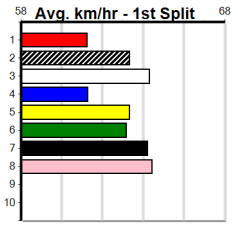

CASSIGN DESIGN (275+RANK)

Distance: 450m, Race Type: Grade 5, Total Prizemoney: $1,530
1st: $1,000, 2nd: $320, 3rd: $160, 4th: $50

6

4:44PM

(VIC time)

Watchdog Tips: **0 0 0 0** Bet: **.**