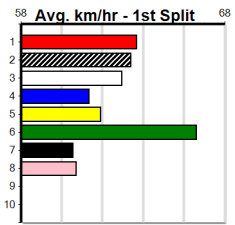

Download Now

Mobile Form Guide

Warrnambool

TRACK INFO
 Track Circumference: 421m
 Inside Top Turn: 39m
 Track Width: 67m
 Inside Home Turn: 38m

13 RACES TODAY (275+RANK)

Distance: 390m, Race Type: Maiden, Total Prizemoney: \$1,530
1st: \$1,000, 2nd: \$320, 3rd: \$160, 4th: \$50