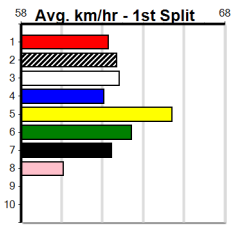

WOOD MOTORCYCLE & MOWER (275+RA)

Distance: 390m, Race Type: Grade 6, Total Prizemoney: \$1,530
1st: \$1,000, 2nd: \$320, 3rd: \$160, 4th: \$50

9

5:44PM

(VIC time)

Watchdog Tips:

0 0 0 0

Bet: