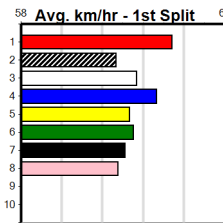

ENG BAL 2024-09-06

ONE MORE RACE TO GO AFTER THIS (27)

12

6:40PM

(VIC time)

Distance: 390m, Race Type: Grade 5, Total Prizemoney: \$1,530
1st: \$1,000, 2nd: \$320, 3rd: \$160, 4th: \$50

Watchdog Tips:

0 0 0 0