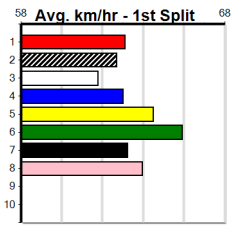

GAP (275+RANK)

Distance: 390m, Race Type: Grade 5, Total Prizemoney: $1,530
1st: $1,000, 2nd: $320, 3rd: $160, 4th: $50

11

6:21PM

(VIC time)

Watchdog Tips:

0 0 0 0

Bet: