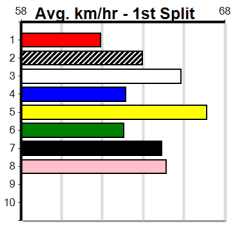

SPORTSBET SAME RACE MULTI (275+RA)

Distance: 450m, Race Type: Grade 5, Total Prizemoney: \$1,530
1st: \$1,000, 2nd: \$320, 3rd: \$160, 4th: \$50

8

5:22PM

(VIC time)

Watchdog Tips:

0 0 0 0

Bet: