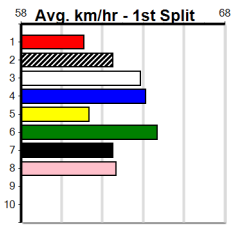

MACEY'S BISTRO (275+RANK)

Distance: 390m, Race Type: Grade 7, Total Prizemoney: $1,530
1st: $1,000, 2nd: $320, 3rd: $160, 4th: $50

4

4:02PM

(VIC time)

Watchdog Tips:

0 0 0 0

Bet: