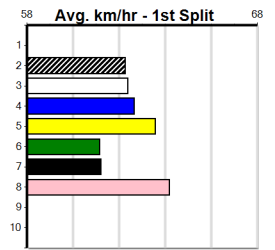

SPORTSBET GREEN TICKS (275+RANK)

Distance: 390m, Race Type: Maiden, Total Prizemoney: $1,530
1st: $1,000, 2nd: $320, 3rd: $160, 4th: $50

Watchdog Tips:

Bet:

Table with columns: Form Box, Wgt, Dist, Track, Date, Time, BON, Margin, 1st/2nd (Time), PIR, Checked, Comment, W/R, Split 1, S/P, Grade

FREE FEED [M]
BD Bitch Dec-22 Sire: KINLOCH BRAE Dam: BUFFET DESTROYER
Owner(s): D Keane
Trainer: Mark Keane (Koroit)
Winning Distances: < 300m (0) 300 - 399m (0) 400 - 499m (0) 500 - 599m (0) 600 - 699m (0) > 700m (0)
Winning Weights:
4th (1) 25.1 305 MTG R2 12-May-24 18.22 17.70 7.50L KNIGHT VADER (17.71) 5.99 $11.00 M
4th (4) 25.3 305 MTG R1 02-Jun-24 18.69 17.49 1.5L MYOLA THALIA (18.58) 5.91 $3.30 M
4th (4) 25.0 400 MTG R2 09-Jun-24 24.05 22.90 5.50L BUNGALOO BRUISER (23.67) 11.23 $5.50 M
6th (4) 25.1 305 MTG R1 30-Jun-24 18.64 17.69 14.00 MUNDULLA (17.69) 6.07 $11.00 M
3rd (4) 25.0 305 MTG R1 11-Jul-24 18.25 18.02 3.25L MANNER OF STRIFE (18.02) 6.00 $12.00 M
Last 3 wins NOT included above
Box History table and Prize Best Starts Trk/Dts APM summary.

SETH SONIC [M]
WBK Dog Apr-22 Sire: KEYBOW Dam: ALVIRA
Owner(s): J Farrugia
Trainer: Marcus Lloyd (Anakie)
Winning Distances: < 300m (0) 300 - 399m (0) 400 - 499m (0) 500 - 599m (0) 600 - 699m (0) > 700m (0)
Winning Weights:
7th (2) 33.9 400 GEL R10 22-Jan-24 23.49 22.63 7.50L MUSIC LESSON (22.99) M/45 8.70 $15.10 M
7th (2) 32.9 400 GEL R1 19-Feb-24 23.64 22.55 11.00 ASTON LUTON (22.93) Q/76 8.89 $11.90 M
5th (7) 32.4 410 HOR R2 05-Mar-24 24.61 22.89 17.00 BLACKPOOL SLADE (23.45) M/55 V14 11.03 $13.50 M
5th (8) 32.3 450 BAL R3 21-Mar-24 26.70 25.43 9.00L TORNADO JACK (26.08) M/434 6.96 $6.20 M
6th (2) 32.4 390 WBL R3 15-Apr-24 23.16 22.46 8.00L QUEEN SHAKA (22.60) M/54 9.14 $8.90 M
4th (8) 32.6 400 GEL R9 23-Apr-24 23.30 22.56 4.50L RIVERDALE TURBO (23.00) M/34 W 8.67 $8.20 M
6th (3) 32.8 390 WBL R2 13-May-24 24.13 22.34 23.00 PAW WALDO (22.57) M/66 V35 9.18 $10.80 M
ST (-) 34.8 400 GEL 20-Aug-24 23.49 17.00 Trial Cleared M/44 4of4 . . ST
Last 3 wins NOT included above
Box History table and Prize Best Starts Trk/Dts APM summary.

MISS FIXATED (SA)[M]
BK Bitch Apr-22 Sire: HOOKED ON SCOTCH Dam: OAKVALE THRILL
Owner(s): Y Rishon
Trainer: Yaakov Rishon (Warrnambool)
Winning Distances: < 300m (0) 300 - 399m (0) 400 - 499m (0) 500 - 599m (0) 600 - 699m (0) > 700m (0)
Winning Weights:
6th (4) 27.0 425 BEN R1 08-Feb-24 25.01 23.61 11.00 NORTH CAROLINA (24.29) M/556 6.92 $26.80 MH
6th (5) 26.6 390 WBL R1 19-Feb-24 23.50 22.26 9.00L POSIE YOU PEST (22.87) M/68 8.98 $15.40 M
4th (5) 27.0 390 WBL R2 11-Mar-24 22.82 22.17 2.25L ASTON ACCORD (22.66) M/23 8.92 $7.20 M
7th (4) 27.4 400 GEL R2 18-Mar-24 24.00 22.63 18.00 FABRICATE (22.78) M/87 9.13 $11.80 M
3rd (8) 27.7 390 WBL R3 15-Apr-24 22.68 22.46 1.25L QUEEN SHAKA (22.60) M/33 9.01 $8.30 M
6th (8) 28.0 410 HOR R2 26-Apr-24 25.38 23.65 16.00 SPIN AND BURN (24.31) M/45 V0 10.82 $13.90 M
6th (8) 29.4 375 BHL R1 14-Jul-24 22.76 21.66 16.00 SPLIT THE CREW (21.66) . . $7.00 M
Last 3 wins NOT included above
Box History table and Prize Best Starts Trk/Dts APM summary.