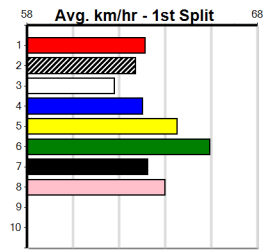

1

2

3

4

5

GAP (275+RANK)

Distance: 390m, Race Type: Grade 5, Total Prizemoney: \$1,530
1st: \$1,000, 2nd: \$320, 3rd: \$160, 4th: \$50

Watchdog Tips: