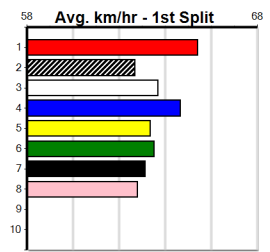

ONE MORE RACE TO GO AFTER THIS (275+)

Distance: 390m, Race Type: Grade 5, Total Prizemoney: $1,530
1st: $1,000, 2nd: $320, 3rd: $160, 4th: $50

Watchdog Tips:

Bet:

Table with columns: Form Box, Wgt, Dist, Track, Date, Time, BON, Margin, 1st/2nd (Time), PIR, Checked, Comment, WR, Split 1, S/P, Grade

AMAZING SIENNA [5]
BK Bitch Dec-20
Sire: BARCIA BALE Dam: MISS GRACIE
Owner(s): R Di mauro
Trainer: Deb Carr (Minirera)
Winning Distances: < 300m (0) 300 - 399m (3) 400 - 499m (0) 500 - 599m (0) 600 - 699m (0) > 700m (0)
Winning Weights: 29.1(1) 29.8(1) 30.1(1)
Race results table with columns: Rank, Wgt, Dist, WBL, R, Date, Time, BON, Margin, Name, Age, Sex, PIR, Checked, Comment, WR, Split 1, S/P, Grade

Box History
Table with columns: Bx, 1st, 2nd, 3rd, 4th, 5th, 6th, 7th, 8th
Prize Best Starts Trk/Dts APM

HUGGY WUGGY [5]
WBK Dog Aug-21
Sire: HOOKED ON SCOTCH Dam: STELLINA ROSE
Owner(s): P Cassar
Trainer: Briana Robertson -Ieech (Smeato)
Winning Distances: < 300m (0) 300 - 399m (1) 400 - 499m (3) 500 - 599m (0) 600 - 699m (0) > 700m (0)
Winning Weights: 31.1(1) 31.9(1) 32.3(1) 32.4(1)
Race results table with columns: Rank, Wgt, Dist, WBL, R, Date, Time, BON, Margin, Name, Age, Sex, PIR, Checked, Comment, WR, Split 1, S/P, Grade

Box History
Table with columns: Bx, 1st, 2nd, 3rd, 4th, 5th, 6th, 7th, 8th
Prize Best Starts Trk/Dts APM

CIRCLE THE SUN [5]
BK Dog Dec-21
Sire: KC AND ALL Dam: CIRCLE OF DREAMS
Owner(s): A Gurry
Trainer: Andrea Gurry (Nhill)
Winning Distances: < 300m (0) 300 - 399m (3) 400 - 499m (0) 500 - 599m (0) 600 - 699m (0) > 700m (0)
Winning Weights: 34.8(1) 34.9(1) 35.3(1)
Race results table with columns: Rank, Wgt, Dist, WBL, R, Date, Time, BON, Margin, Name, Age, Sex, PIR, Checked, Comment, WR, Split 1, S/P, Grade

Box History
Table with columns: Bx, 1st, 2nd, 3rd, 4th, 5th, 6th, 7th, 8th
Prize Best Starts Trk/Dts APM

BELAIR BEE [5]
RBD Bitch Jan-22
Sire: TOMMY SHELBY Dam: MEPUNGA PRUE
Owner(s): G Wickham
Trainer: Trevor Steel (Nullawarre)
Winning Distances: < 300m (0) 300 - 399m (1) 400 - 499m (3) 500 - 599m (0) 600 - 699m (0) > 700m (0)
Winning Weights: 26.0(1) 26.1(2) 27.2(1)
Race results table with columns: Rank, Wgt, Dist, WBL, R, Date, Time, BON, Margin, Name, Age, Sex, PIR, Checked, Comment, WR, Split 1, S/P, Grade

Box History
Table with columns: Bx, 1st, 2nd, 3rd, 4th, 5th, 6th, 7th, 8th
Prize Best Starts Trk/Dts APM

POPCORN IRA [5]
BK Bitch Oct-21
Sire: BARCIA BALE Dam: ZIPPING JAMIE
Owner(s): S Randle
Trainer: Stephen Tabb (Lara)
Winning Distances: < 300m (0) 300 - 399m (2) 400 - 499m (1) 500 - 599m (0) 600 - 699m (0) > 700m (0)
Winning Weights: 25.0(1) 25.2(1) 25.7(1)
Race results table with columns: Rank, Wgt, Dist, WBL, R, Date, Time, BON, Margin, Name, Age, Sex, PIR, Checked, Comment, WR, Split 1, S/P, Grade

Box History
Table with columns: Bx, 1st, 2nd, 3rd, 4th, 5th, 6th, 7th, 8th
Prize Best Starts Trk/Dts APM

1

2

3

4

5