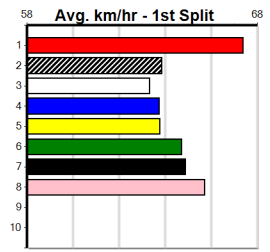

EDWARDS ELECTRICAL (275+RANK)

Distance: 390m, Race Type: Grade 5, Total Prizemoney: $1,530
1st: $1,000, 2nd: $320, 3rd: $160, 4th: $50

Watchdog Tips:

Bet:

Table with columns: Form Box, Wgt, Dist, Track, Date, Time, BON, Margin, 1st/2nd (Time), PIR, Checked, Comment, WR, Split 1, S/P, Grade

CLASSIC REWARD [5]
BD Dog May-21 Sire: BARCIA BALE Dam: SPRING CLASSIC
Owner(s): K Mugavin
Trainer: Kevin Mugavin (Killarney)
Winning Distances: < 300m (0) 300 - 399m (4) 400 - 499m (1) 500 - 599m (0) 600 - 699m (0) > 700m (0)
Winning Weights: 30.8(1) 31.1(1) 31.6(1) 32.0(1) 32.4(1)
Race results table with columns: Rank, Dog, Wgt, Dist, Track, Date, Time, BON, Margin, 1st/2nd (Time), PIR, Checked, Comment, WR, Split 1, S/P, Grade

Box History table for CLASSIC REWARD
Prize Best Starts Trk/Dts APM
$10970.00
22.30(3)-15/1/24
43-5-8-7
20-4-4-2
1351

TYPHOON THOMAS [5]
BK Dog Jan-21 Sire: ZAMBORA BROCKIE Dam: SISCO SIZZLE
Owner(s): MANY WINNERS (SYN), A Brookes, P Keane, G Dix, G Thomson, B Keane
Trainer: Peter Keane (Koroit)
Winning Distances: < 300m (0) 300 - 399m (2) 400 - 499m (5) 500 - 599m (0) 600 - 699m (0) > 700m (0)
Winning Weights: 29.0(1) 29.7(1) 29.8(1) 30.1(1) 30.2(2) 30.3(1)
Race results table with columns: Rank, Dog, Wgt, Dist, Track, Date, Time, BON, Margin, 1st/2nd (Time), PIR, Checked, Comment, WR, Split 1, S/P, Grade

Box History table for TYPHOON THOMAS
Prize Best Starts Trk/Dts APM
$8005.00
22.81(6)-26/2/24
34-7-5-4
9-0-0-1
2734

HANDY MOLONE [5]
BK Dog Nov-21 Sire: SHIMA SHINE Dam: LULUMON
Owner(s): Mums Roast (SYN), L Gore, D Hand, J Moloney, R Gore
Trainer: Linda Gore (Warrnambool)
Winning Distances: < 300m (0) 300 - 399m (1) 400 - 499m (3) 500 - 599m (0) 600 - 699m (0) > 700m (0)
Winning Weights: 32.3(1) 32.4(1) 33.0(1) 33.4(1)
Race results table with columns: Rank, Dog, Wgt, Dist, Track, Date, Time, BON, Margin, 1st/2nd (Time), PIR, Checked, Comment, WR, Split 1, S/P, Grade

Box History table for HANDY MOLONE
Prize Best Starts Trk/Dts APM
$4105.00
22.75(6)-20/5/24
20-4-0-4
9-1-0-3
1613

WESTERN BALE (NSW)[5]
BK Dog Jan-22 Sire: BARCIA BALE Dam: WELSLY BALE
Owner(s): A Gurry
Trainer: Andrea Gurry (Nhili)
Winning Distances: < 300m (0) 300 - 399m (2) 400 - 499m (1) 500 - 599m (0) 600 - 699m (0) > 700m (0)
Winning Weights: 36.0(1) 36.1(1) 36.3(1)
Race results table with columns: Rank, Dog, Wgt, Dist, Track, Date, Time, BON, Margin, 1st/2nd (Time), PIR, Checked, Comment, WR, Split 1, S/P, Grade

Box History table for WESTERN BALE (NSW)
Prize Best Starts Trk/Dts APM
$8010.00
22.17(2)-27/5/24
24-3-5-4
3-1-0-1
3634

CIRCLE THE SPACE [5]
BK Dog Dec-21 Sire: KC AND ALL Dam: CIRCLE OF DREAMS
Owner(s): A Gurry
Trainer: Andrea Gurry (Nhili)
Winning Distances: < 300m (0) 300 - 399m (4) 400 - 499m (0) 500 - 599m (0) 600 - 699m (0) > 700m (0)
Winning Weights: 34.4(1) 34.6(1) 34.7(1) 35.1(1)
Race results table with columns: Rank, Dog, Wgt, Dist, Track, Date, Time, BON, Margin, 1st/2nd (Time), PIR, Checked, Comment, WR, Split 1, S/P, Grade

Box History table for CIRCLE THE SPACE
Prize Best Starts Trk/Dts APM
$13495.00
22.46(3)-20/8/24
30-4-6-5
4-2-0-0
5943