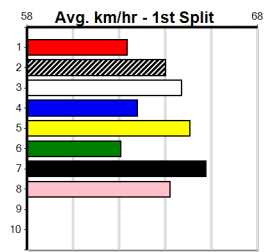

PADDY WANTS PATS (275+RANK)

Distance: 390m, Race Type: Grade 5, Total Prizemoney: $1,530
1st: $1,000, 2nd: $320, 3rd: $160, 4th: $50

Watchdog Tips:

Bet:

Form Box Wgt Dist Track Date Time BON Margin 1st/2nd (Time) PIR Checked Comment WR Split 1 S/P Grade

SAINT TOMMY [5]
BKW Dog Jan-22 Sire: TOMMY SHELBY Dam: MEPUNGA PRUE
Owner(s): P Byrne
Trainer: Peter Byrne (Koroit)
Winning Distances: < 300m (0) 300 - 399m (0) 400 - 499m (5) 500 - 599m (1) 600 - 699m (0) > 700m (0)
Winning Weights: 28.8(1) 29.4(1) 29.5(1) 29.8(1) 30.5(1) 30.6(1)
Box History table and Prize Best information.

WHISKY MOLLY (NSW)[5]
RF Bitch Apr-22 Sire: SUPERIOR PANAMA Dam: SENORITA QUALITY
Owner(s): D Williams
Trainer: Gary Hunt (Cudjee)
Winning Distances: < 300m (0) 300 - 399m (2) 400 - 499m (2) 500 - 599m (0) 600 - 699m (0) > 700m (0)
Winning Weights: 27.4(1) 28.0(1) 28.5(1) 28.6(1)
Box History table and Prize Best information.

FANCY KIAARN [5]
BK Bitch Mar-22 Sire: WEBLEC ACE Dam: FANCY FRANCENE
Owner(s): CHAMPAGNE PTN (SYN), S Smith, A Langton
Trainer: Debbie Goudge (Terang)
Winning Distances: < 300m (0) 300 - 399m (0) 400 - 499m (3) 500 - 599m (0) 600 - 699m (0) > 700m (0)
Winning Weights: 25.1(1) 25.2(1) 26.5(1)
Box History table and Prize Best information.

ARTIFICIAL BLUE [5]
BE Dog Dec-20 Sire: RAW ABILITY Dam: DUBOVKA
Owner(s): J Blake
Trainer: Calum Blake (Simson)
Winning Distances: < 300m (0) 300 - 399m (2) 400 - 499m (9) 500 - 599m (5) 600 - 699m (0) > 700m (0)
Winning Weights: 33.1(1) 33.2(3) 33.3(2) 33.4(2) 33.6(2) 33.7(2) 33.8(1) 33.9(1) 34.0(1) 34.1(1)
Box History table and Prize Best information.

LUCY JANE [5]
BK Bitch Mar-22 Sire: TOMMY SHELBY Dam: IVY WREN
Owner(s): S Bruce
Trainer: Gary Hunt (Cudjee)
Winning Distances: < 300m (0) 300 - 399m (2) 400 - 499m (1) 500 - 599m (0) 600 - 699m (0) > 700m (0)
Winning Weights: 25.7(1) 26.0(1) 26.1(1)
Box History table and Prize Best information.

1

2

3

4

5