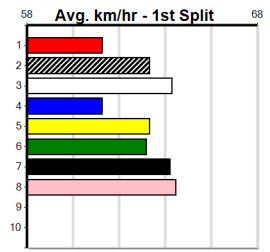

CASSIGN DESIGN (275+RANK)

Distance: 450m, Race Type: Grade 5, Total Prizemoney: $1,530
1st: $1,000, 2nd: $320, 3rd: $160, 4th: $50

Watchdog Tips:

Bet:

Table with columns: Form Box, Wgt, Dist, Track, Date, Time, BON, Margin, 1st/2nd (Time), PIR, Checked, Comment, W/R, Split 1, S/P, Grade

AARON ALPACA [5]
BK Bitch Nov-20 Sire: DYNA VILLA Dam: CHEEKERS
Owner(s): C Baker
Trainer: Colin Baker (Lara)
Winning Distances: < 300m (0) 300 - 399m (1) 400 - 499m (8) 500 - 599m (2) 600 - 699m (0) > 700m (0)
Winning Weights: 25.5(1) 25.8(1) 26.1(1) 26.2(1) 26.4(1) 26.5(2) 26.6(1) 26.9(1) 27.2(1) 27.3(1)
Race results table with columns: Rank, Box, Wgt, Dist, Track, Date, Time, Margin, Opponent, PIR, Comment, W/R, Split 1, S/P, Grade

Box History table for Aaron Alpaca
Bx 1st 2nd 3rd 4th 5th 6th 7th 8th
Prize Best Starts Trk/Dts APM

SAINT JADE [5]
BE Bitch Mar-22 Sire: BERNARDO Dam: SAINT MADDIE
Owner(s): P Byrne
Trainer: Peter Byrne (Koroit)
Winning Distances: < 300m (0) 300 - 399m (1) 400 - 499m (2) 500 - 599m (0) 600 - 699m (0) > 700m (0)
Winning Weights: 25.5(1) 26.2(1) 26.5(1)
Race results table with columns: Rank, Box, Wgt, Dist, Track, Date, Time, Margin, Opponent, PIR, Comment, W/R, Split 1, S/P, Grade

Box History table for Saint Jade
Bx 1st 2nd 3rd 4th 5th 6th 7th 8th
Prize Best Starts Trk/Dts APM

BELLA SUPREME [5]
F Bitch Jun-21 Sire: ASTON DEE BEE Dam: LADY PANDORA
Owner(s): R Gavin
Trainer: Kevin Gavin (Killarney)
Winning Distances: < 300m (0) 300 - 399m (0) 400 - 499m (4) 500 - 599m (0) 600 - 699m (0) > 700m (0)
Winning Weights: 25.8(1) 26.5(1) 26.6(1) 26.8(1)
Race results table with columns: Rank, Box, Wgt, Dist, Track, Date, Time, Margin, Opponent, PIR, Comment, W/R, Split 1, S/P, Grade

Box History table for Bella Supreme
Bx 1st 2nd 3rd 4th 5th 6th 7th 8th
Prize Best Starts Trk/Dts APM

IVERSON [5]
BE Bitch Dec-19 Sire: MY REDEEMER Dam: MIRACLES HAPPEN
Owner(s): E Steel
Trainer: Elizabeth Steel (Nullawarre North)
Winning Distances: < 300m (0) 300 - 399m (0) 400 - 499m (4) 500 - 599m (0) 600 - 699m (0) > 700m (0)
Winning Weights: 27.1(1) 28.1(1) 28.3(1) 29.0(1)
Race results table with columns: Rank, Box, Wgt, Dist, Track, Date, Time, Margin, Opponent, PIR, Comment, W/R, Split 1, S/P, Grade

Box History table for Iverson
Bx 1st 2nd 3rd 4th 5th 6th 7th 8th
Prize Best Starts Trk/Dts APM

SQUIGGLY KING [5]
BK Dog Feb-21 Sire: MEPUNGA BLAZER Dam: HEADSPACE
Owner(s): R Fisher
Trainer: Ronald Fisher (Lara)
Winning Distances: < 300m (0) 300 - 399m (3) 400 - 499m (2) 500 - 599m (0) 600 - 699m (0) > 700m (0)
Winning Weights: 31.9(1) 32.3(1) 32.4(1) 32.8(1) 32.9(1)
Race results table with columns: Rank, Box, Wgt, Dist, Track, Date, Time, Margin, Opponent, PIR, Comment, W/R, Split 1, S/P, Grade

Box History table for Squiggly King
Bx 1st 2nd 3rd 4th 5th 6th 7th 8th
Prize Best Starts Trk/Dts APM

1

2

3

4

5