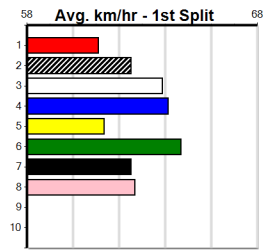

MACEY'S BISTRO (275+RANK)

Distance: 390m, Race Type: Grade 7, Total Prizemoney: $1,530
1st: $1,000, 2nd: $320, 3rd: $160, 4th: $50

Watchdog Tips:

Bet:

Form Box Wgt Dist Track Date Time BON Margin 1st/2nd (Time) PIR Checked Comment WR Split 1 S/P Grade

ROSE OF TERANG [7]
BD Bitch Sep-21 Sire: TOMMY SHELBY Dam: ZIPPING NAVY
Owner(s): P Herry
Trainer: Paul Herry (Terang)
Winning Distances: < 300m (0) 300 - 399m (1) 400 - 499m (0) 500 - 599m (0) 600 - 699m (0) > 700m (0)
Winning Weights: 24.1(1)
Box History table and Prize Best Starts Trk/Dts APM

INGA ANDIE [7]
BK Bitch Apr-21 Sire: HOOKED ON SCOTCH Dam: MISS SHIEKA
Owner(s): P Inguanti
Trainer: Mary Inguanti (Camperdown)
Winning Distances: < 300m (0) 300 - 399m (1) 400 - 499m (0) 500 - 599m (0) 600 - 699m (0) > 700m (0)
Winning Weights: 27.1(1)
Box History table and Prize Best Starts Trk/Dts APM

BOONDOCKS [7]
BK Dog Jan-22 Sire: FLYING RICCIARDO Dam: SUBCONSCIOUS
Owner(s): S Elsum
Trainer: Mark Keane (Koroit)
Winning Distances: < 300m (0) 300 - 399m (0) 400 - 499m (1) 500 - 599m (0) 600 - 699m (0) > 700m (0)
Winning Weights: 34.8(1)
Box History table and Prize Best Starts Trk/Dts APM

MERMAID LADY [7]
BK Bitch Nov-22 Sire: ZACK MONELLI Dam: WON'T STOP HER
Owner(s): IRISH RED (SYN), P Lenehan, P Lenehan, R Rendell
Trainer: Philip Lenehan (Toolong)
Winning Distances: < 300m (0) 300 - 399m (1) 400 - 499m (0) 500 - 599m (0) 600 - 699m (0) > 700m (0)
Winning Weights: 28.6(1)
Box History table and Prize Best Starts Trk/Dts APM

IDENTIFY AS [7]
BK Bitch Nov-22 Sire: ZACK MONELLI Dam: WON'T STOP HER
Owner(s): D Keane
Trainer: Danielle Keane (Koroit)
Winning Distances: < 300m (0) 300 - 399m (0) 400 - 499m (1) 500 - 599m (0) 600 - 699m (0) > 700m (0)
Winning Weights: 25.5(1)
Box History table and Prize Best Starts Trk/Dts APM

1

2

3

4

5