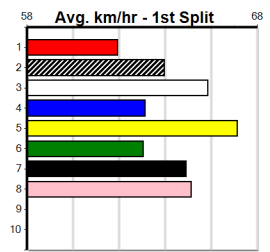

SPORTSBET SAME RACE MULTI (275+RANK)

Distance: 450m, Race Type: Grade 5, Total Prizemoney: $1,530
1st: $1,000, 2nd: $320, 3rd: $160, 4th: $50

Watchdog Tips: [ ] [ ] [ ] [ ] Bet: [ ]

MAGIC MILO [5]
BE Dog Feb-21 Sire: FERNANDO BALE Dam: MAXIMUM KACK
Owner(s): J Wickham
Trainer: Jason Wickham (Lara)
ENG GEL 2024-09-06
Box History table and Prize Best Starts table.

SMOKIN' ARROW [5]
F Dog Dec-20 Sire: COSMIC RUMBLE Dam: MOSSY GIRL
Owner(s): WINDY PLAINS (SYN), K Quinn, C Gason
Trainer: Kevin Quinn (Cundare North)
Box History table and Prize Best Starts table.

MINH NARDO (NSW)[5]
BK Bitch Apr-22 Sire: BERNARDO Dam: SHELBY DREAM
Owner(s): R Gavin
Trainer: Raylene Gavin (Killarney)
ENG BAL 2024-09-06
Box History table and Prize Best Starts table.

LOTHBROK GIRL [5]
BK Bitch Jan-21 Sire: LOCHINVAR MARLOW Dam: PUZZLES
Owner(s): D Carr
Trainer: Deb Carr (Minirera)
Box History table and Prize Best Starts table.

POSIE YOU PEST [5]
BD Bitch Jan-22 Sire: ALLEN DEED Dam: RIXY YA PEST
Owner(s): M Wright
Trainer: Madison Hunt (Cudgee)
Box History table and Prize Best Starts table.