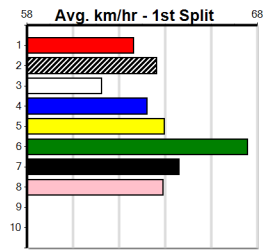

WARRNAMBOOL RACE 13 (275+RANK)

Distance: 390m, Race Type: Grade 5, Total Prizemoney: $1,530
1st: $1,000, 2nd: $320, 3rd: $160, 4th: $50

Watchdog Tips:

Bet:

Form Box Wgt Dist Track Date Time BON Margin 1st/2nd (Time) PIR Checked Comment WR Split 1 S/P Grade

MYOLA POCKET [5]
BK Bitch Oct-19 Sire: LIGHTNING FRANK Dam: POCKET QUEEN
Owner(s): A Kampman
Trainer: Annette Kampman (Purdeet)
Winning Distances: < 300m (0) 300 - 399m (1) 400 - 499m (10) 500 - 599m (0) 600 - 699m (0) > 700m (0)
Winning Weights: 26.2(2) 26.3(1) 26.4(1) 26.5(2) 26.6(1) 26.8(1) 27.0(1) 27.1(1) 27.2(1)
Box History table and Prize Best information.

MOONLIGHT SID [5]
BK Dog Nov-21 Sire: SHIMA SHINE Dam: LULUMON
Owner(s): P Franklin
Trainer: Peter Franklin (Mortlake)
Winning Distances: < 300m (0) 300 - 399m (1) 400 - 499m (3) 500 - 599m (2) 600 - 699m (0) > 700m (0)
Winning Weights: 33.3(1) 34.3(2) 34.4(1) 34.5(1) 34.8(1)
Box History table and Prize Best information.

SAINT KIMETTO [5]
WBK Dog Jan-21 Sire: ASTON KIMETTO Dam: MISS LAVA
Owner(s): P Byrne
Trainer: Narelle Byrne (Koroit)
Winning Distances: < 300m (0) 300 - 399m (0) 400 - 499m (3) 500 - 599m (1) 600 - 699m (0) > 700m (0)
Winning Weights: 31.9(1) 32.8(1) 32.9(1) 33.3(1)
Box History table and Prize Best information.

BREAKWALL (NSW)[5]
BK Dog May-20 Sire: ASTON DEE BEE Dam: SHEEZ MY CHICKI
Owner(s): G Black
Trainer: Anita Gibbons (Lara)
Winning Distances: < 300m (0) 300 - 399m (2) 400 - 499m (6) 500 - 599m (0) 600 - 699m (0) > 700m (0)
Winning Weights: 32.9(1) 33.9(3) 34.1(1) 34.3(1) 34.6(1) 34.7(1)
Box History table and Prize Best information.

STRIKING HOLLY [5]
BK Bitch May-20 Sire: ZAMBORA BROCKIE Dam: CRYMELON HOLLY
Owner(s): A Kampman
Trainer: Annette Kampman (Purdeet)
Winning Distances: < 300m (0) 300 - 399m (7) 400 - 499m (4) 500 - 599m (0) 600 - 699m (0) > 700m (0)
Winning Weights: 25.2(1) 25.4(1) 26.2(1) 26.6(3) 26.8(1) 26.9(1) 27.1(1) 27.4(1) 27.6(1)
Box History table and Prize Best information.

1

2

3

4

5