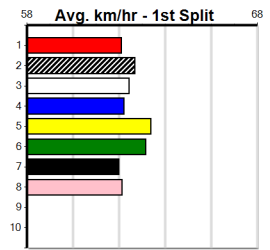

BROAD TREE CARE (275+RANK)

Distance: 390m, Race Type: Grade 7, Total Prizemoney: $1,530
1st: $1,000, 2nd: $320, 3rd: $160, 4th: $50

Watchdog Tips: [ ] [ ] [ ] [ ] Bet: [ ]

Table with columns: Form Box, Wgt, Dist, Track, Date, Time, BON, Margin, 1st/2nd (Time), PIR, Checked, Comment, WR, Split 1, S/P, Grade

IAN BALE (NSW)[7]
BEF Dog Dec-21 Sire: FERAL FRANKY Dam: ZELZER ALLEN
Owner(s): B Wheeler
Trainer: Deborah Coleman (Lara)
Winning Distances: < 300m (0) 300 - 399m (1) 400 - 499m (0) 500 - 599m (0) 600 - 699m (0) > 700m (0)
Winning Weights: 35.8(1)
Race results table with columns: Rank, Wgt, Dist, Track, Date, Time, BON, Margin, 1st/2nd (Time), PIR, Checked, Comment, WR, Split 1, S/P, Grade

Box History table for Ian Bale
Bx 1st 2nd 3rd 4th 5th 6th 7th 8th
Prize Best Starts Trk/Dts APM

AGON CAMEL [7]
F Bitch Oct-22 Sire: FERNANDO BALE Dam: RASPUTIA
Owner(s): J Blake
Trainer: Calum Blake (Simon)
Winning Distances: < 300m (0) 300 - 399m (0) 400 - 499m (1) 500 - 599m (0) 600 - 699m (0) > 700m (0)
Winning Weights: 24.5(1)
Race results table with columns: Rank, Wgt, Dist, Track, Date, Time, BON, Margin, 1st/2nd (Time), PIR, Checked, Comment, WR, Split 1, S/P, Grade

Box History table for Agon Camel
Bx 1st 2nd 3rd 4th 5th 6th 7th 8th
Prize Best Starts Trk/Dts APM

INWARD HARMONY [7]
WBK Bitch Mar-21 Sire: DELIVER Dam: URANA VEE EIGHT
Owner(s): colmarskano (SYN), C Baker, M Abela, K Abela
Trainer: Colin Baker (Lara)
Winning Distances: < 300m (0) 300 - 399m (0) 400 - 499m (1) 500 - 599m (0) 600 - 699m (0) > 700m (0)
Winning Weights: 27.6(1)
Race results table with columns: Rank, Wgt, Dist, Track, Date, Time, BON, Margin, 1st/2nd (Time), PIR, Checked, Comment, WR, Split 1, S/P, Grade

Box History table for Inward Harmony
Bx 1st 2nd 3rd 4th 5th 6th 7th 8th
Prize Best Starts Trk/Dts APM

ASTON RUINART [7]
BK Bitch Apr-22 Sire: FERNANDO BALE Dam: ASTON CHANDON
Owner(s): R Borda
Trainer: Glenn Campbell (Anakie)
Winning Distances: < 300m (0) 300 - 399m (1) 400 - 499m (0) 500 - 599m (0) 600 - 699m (0) > 700m (0)
Winning Weights: 27.2(1)
Race results table with columns: Rank, Wgt, Dist, Track, Date, Time, BON, Margin, 1st/2nd (Time), PIR, Checked, Comment, WR, Split 1, S/P, Grade

Box History table for Aston Ruinart
Bx 1st 2nd 3rd 4th 5th 6th 7th 8th
Prize Best Starts Trk/Dts APM

FOGHORN JACK [7]
BKW Dog Jul-22 Sire: BEAST UNLEASHED Dam: MEPUNGA FAME
Owner(s): P Keane
Trainer: Mark Keane (Koroit)
Winning Distances: < 300m (0) 300 - 399m (1) 400 - 499m (0) 500 - 599m (0) 600 - 699m (0) > 700m (0)
Winning Weights: 34.1(1)
Race results table with columns: Rank, Wgt, Dist, Track, Date, Time, BON, Margin, 1st/2nd (Time), PIR, Checked, Comment, WR, Split 1, S/P, Grade

Box History table for Foghorn Jack
Bx 1st 2nd 3rd 4th 5th 6th 7th 8th
Prize Best Starts Trk/Dts APM

1

2

3

4

5