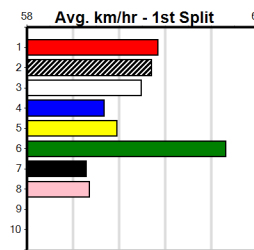

13 RACES TODAY (275+RANK)

Distance: 390m, Race Type: Maiden, Total Prizemoney: $1,530
1st: $1,000, 2nd: $320, 3rd: $160, 4th: $50

1

2:57PM

(VIC time)

Watchdog Tips:

Bet:

Form	Box	Wgt	Dist	Track	Date	Time	BON	Margin	1st/2nd (Time)	PIR	Checked	Comment	WR	Split 1	S/P	Grade

MUSTARD DE JONG [M]

BK Dog Mar-21 Sire: BERNARDO Dam: MIDNIGHT HUSSLER
Owner(s): C Baker
Trainer: Colin Baker (Lara)
ENG HVL 2024-09-08

Winning Distances: < 300m (0) 300 - 399m (0) 400 - 499m (0) 500 - 599m (0) 600 - 699m (0) > 700m (0)

Winning Weights:

4th (4)	34.0	380	CAN	R1	03-Jan-24	22.72	21.77	8.00L RIPPIN' JAKE (22.18)	432	Mc4c3c2	6.93	$6.60	M
8th (8)	34.2	380	CAN	R4	10-Jan-24	23.18	21.77	14.00 AUGUSTA STAR (22.24)	767	S7c67	7.11	$6.00	M
4th (5)	34.2	380	CAN	R1	17-Jan-24	22.63	21.72	6.00L HOLE SHOT (22.21)	334	Mc334	6.79	$23.10	M
6th (6)	33.8	380	CAN	R1	28-Feb-24	23.04	21.80	8.50L BUSH DEVIL (22.46)	676	Sccc6csocw7	6.96	$39.20	M
7th (4)	33.4	400	MAN	R1	10-Mar-24	23.42	22.43	11.00 LEADFOOT JIMMY (22.65)	66	Sc6c6	6.64	$64.50	M
8th (3)	32.9	350	HVL	R1	07-Jul-24	20.51	19.16	15.00 SLICK NICK (19.52)	S/8	.	6.91	$51.30	M
6th (7)	33.1	300	HVL	R1	21-Jul-24	17.53	16.52	8.50L PLASTIC GANGSTER (16.96)	S/6	.	4.29	$85.20	M
7th (4)	34.3	400	GEL	R2	20-Aug-24	24.51	22.49	15.00 ASTON LUCIANA (23.51)	S/87	V10	8.85	$40.00	M

Last 3 wins NOT included above

Prize Best	$1820.00
Starts	FSH 23-0-2-1
Trk/Dts	0-0-0-0
APM	337

LEGALLY BLONDE [M]

BD Bitch Nov-21 Sire: HARD STYLE RICO Dam: JOSEPHINE
Owner(s): MILLIONAIRES (SYN), J Farrugia, A Farrugia
Trainer: Keith Lloyd (Anakie)

Winning Distances: < 300m (0) 300 - 399m (0) 400 - 499m (0) 500 - 599m (0) 600 - 699m (0) > 700m (0)

Winning Weights:

4th (3)	26.0	390	WBL	R2	03-Jun-24	23.43	22.23	13.00 HEART OF DARTS (22.55)	M/53	.	9.15	$6.10	M
6th (8)	26.0	390	WBL	R1	10-Jun-24	22.82	22.18	4.25L HARTLAND DUKE (22.52)	Q/35	.	8.83	$9.70	M
8th (4)	26.5	400	GEL	R1	18-Jun-24	24.03	22.63	16.00 BABY TIME (22.97)	M/88	.	8.93	$56.80	M
6th (2)	26.8	390	WBL	R1	01-Jul-24	23.15	22.34	8.50L SAINT FINNIE (22.56)	M/44	.	8.84	$30.10	M
7th (6)	26.6	400	GEL	R1	16-Jul-24	23.50	22.53	6.50L SUMMER SPRITZ (23.06)	M/38	.	8.65	$76.20	M
3rd (1)	26.2	400	GEL	R1	13-Aug-24	23.37	22.63	4.00L BIG BOY COOPER (23.11)	Q/12	.	8.60	$12.80	M
4th (7)	26.3	390	WBL	R2	20-Aug-24	23.35	22.30	12.00 FOGHORN JACK (22.54)	M/64	.	9.03	$9.80	M
4th (1)	26.5	390	BAL	R1	23-Aug-24	22.94	22.19	7.50L BLACK LICORICE (22.42)	M/33	.	8.72	$13.20	M

Last 3 wins NOT included above

Prize Best	$410.00
Starts	22.82(8)-10/6/24
Trk/Dts	12-0-0-1
APM	4-0-0-0
APM	330