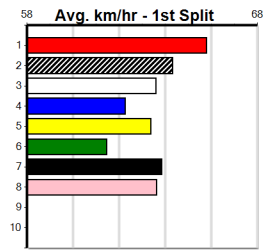

MATKO HIRE (275+RANK)

Distance: 450m, Race Type: Mixed 6/7, Total Prizemoney: $1,530
1st: $1,000, 2nd: $320, 3rd: $160, 4th: $50

Watchdog Tips:

Bet:

Table with columns: Form Box, Wgt, Dist, Track, Date, Time, BON, Margin, 1st/2nd (Time), PIR, Checked, Comment, WR, Split 1, S/P, Grade

PAW VARNER (NSW)[6]
RF Dog Jul-22 Sire: DYNA TRON Dam: HADEEL BALE
Owner(s): B Wheeler
Trainer: Robert Camilleri (Lara)
ENG HVL 2024-09-06
Box History table and Prize Best Starts table included.

PLATYPUS YAALA [6]
WBD Dog Nov-21 Sire: FERNANDO BALE Dam: NATTY ALLEN
Owner(s): A Welsh
Trainer: Jason Wickham (Lara)
ENG HVL 2024-09-06
Box History table and Prize Best Starts table included.

FINISH THE ARENA [7]
F Bitch Jan-22 Sire: ALLEN DEED Dam: RIXY YA PEST
Owner(s): M Wright
Trainer: Gary Hunt (Cudgee)
Box History table and Prize Best Starts table included.

CHOJI AKIMICHI [7]
BK Dog Sep-22 Sire: FERAL FRANKY Dam: LADY PANDORA
Owner(s): A Blake
Trainer: Mary Blake (White Hills)
ENG HVL 2024-09-06
Box History table and Prize Best Starts table included.

SHANLYN ROVER [7] Biks
BK Dog May-20 Sire: BARCIA BALE Dam: SHANLYN VIOLET
Owner(s): C Baker
Trainer: Colin Baker (Lara)
Box History table and Prize Best Starts table included.

1

2

3

4

5