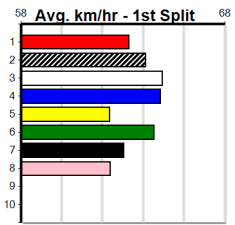

Watchdog Tips: 5 6 8 3 Bet: Win 5

Main table containing race details for 10 races, including race numbers, names, trainers, odds, and winning boxes.