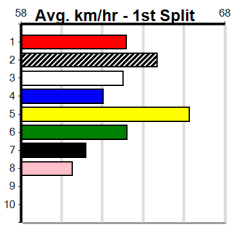

PADDY WANTS PATS (300+ RANK)

Distance: 450m, Race Type: Mixed 6/7, Total Prizemoney: $1,530
1st: $1,000, 2nd: $320, 3rd: $160, 4th: $50

7

5:02PM

(VIC time)

ASTON DOLLAR (5) regained some confidence when placed at Geelong and he will find this a lot easier. MISS YOUR KISS (6) is better than her past three runs and she will get a nice cart across early on. HARDSTYLE GRACIE (1) is drawn to get the breaks

Watchdog Tips:

5

6

1

2

Bet:

Win 5