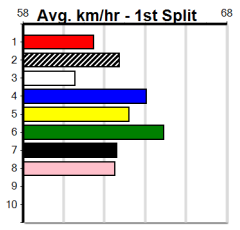

13 (E1)

6:53PM

(VIC time)

WARRNAMBOOL RACE 13 (300+ RANK)

Distance: 390m, Race Type: Grade 5, Total Prizemoney: \$1,530
1st: \$1,000, 2nd: \$320, 3rd: \$160, 4th: \$50

INDY DELTA (3) has been racing well enough in better company of late and she just needs a clear crack mid race. ALL DAMIRO (6) can show good early speed at times and he likes to race middle to wide. MISSILE MAGGIE (8) has solid claims