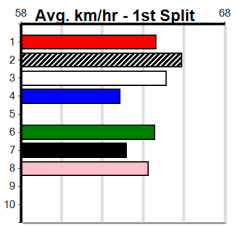

# CASSIGN DESIGN (300+ RANK)

Distance: 390m, Race Type: Mixed 4/5, Total Prizemoney: \$1,530  
1st: \$1,000, 2nd: \$320, 3rd: \$160, 4th: \$50