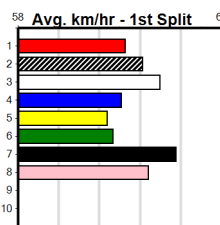

MATKO HIRE (300+ RANK)

Distance: 390m, Race Type: Grade 5, Total Prizemoney: $1,530

1st: $1,000, 2nd: $320, 3rd: $160, 4th: $50

4

3:54PM

(VIC time)

DESMONDE (6) returned to form with a handy 22.27 Ballarat win and he is suitably drawn out wide.
OCEAN SUNSET (8) has a steady record here but she will appreciate the drop in class. GOING GETS TOUGH (4) does his best work here.

Watchdog Tips:

6

8

4

3

Bet:

Win 6