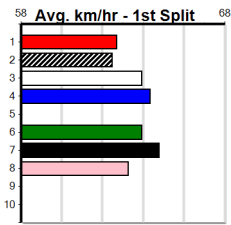

SPORTSBET SET A DEPOSIT LIMIT (300+)

Distance: 390m, Race Type: Grade 5, Total Prizemoney: \$1,530
1st: \$1,000, 2nd: \$320, 3rd: \$160, 4th: \$50

11

6:07PM

(VIC time)

OUR VISION (7) returned to form with a strong 22.89 Geelong win and she looks very well graded in this event. FORGOTTEN TIME (6) has a good record here and she should be prominent throughout. SAINT MADIX (1) has the good draw