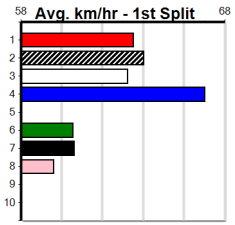

13 RACES TODAY (300+ RANK)

Distance: 390m, Race Type: Maiden, Total Prizemoney: $1,530
1st: $1,000, 2nd: $320, 3rd: $160, 4th: $50

1

2:38PM

(VIC time)

HARLEY RIOT (2) has been placed in four of five to date and she can she is expected to fire fresh.
SUNDOWNER (1) is another who showed some talent in his first prep and he should be fully wound
up. NOAH DEAR (4) has pace to burn

Watchdog Tips: **2** **1** **4** **3** **Bet:** **Box Quinella 1,2,4 ($10 for 333.33%)**