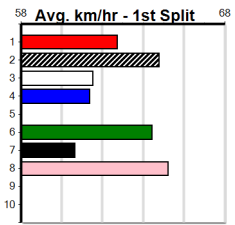

Winning Boxes							
1	2	3	4	5	6	7	8
3	1					1	3
Prize	\$25,405.00						
Best	22.39						
Starts	76-10-15-12						
Trk/Dst	20-3-1-4						
APM	\$3646						

BEST BET

WARRNAMBOOL RACE 13 (300+ RANK)

13 (E1)

6:45PM

(VIC time)

Distance: 390m, Race Type: Grade 5, Total Prizemoney: \$1,530
1st: \$1,000, 2nd: \$320, 3rd: \$160, 4th: \$50

INDY DELTA (7) was solidly placed at Ballarat four runs back and she looks suited in this event.
FANCY KIAARN (6) regained some confidence last time and she will be prominent throughout.
BLACK BOW (1) is drawn to get the breaks.