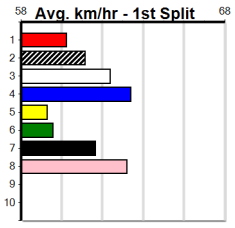

SPORTSBET GREEN TICKS (300+ RANK)

Distance: 390m, Race Type: Maiden, Total Prizemoney: $1,530
1st: $1,000, 2nd: $320, 3rd: $160, 4th: $50

3

3:18PM

(VIC time)

SPECIAL PLAYERS (8) has been luckless since her debut placing and she can make amends this time around. MINH JACK (2) has turned in a couple of eye catching performances and he should get a nice run through mid race. BLINDING FAITH (5) has claims

Watchdog Tips: **8** **2** **5** **4** **Bet:** **Win 8**