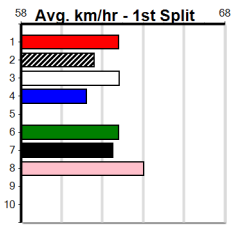

ONE MORE RACE TO GO (300+ RANK)

12

6:26PM

(VIC time)

Distance: 390m, Race Type: Grade 5, Total Prizemoney: \$1,530
 1st: \$1,000, 2nd: \$320, 3rd: \$160, 4th: \$50

GAS MAN (8) has always done his best racing from wide draws and he has a good record here.
 LITTLE BREW (7) owns a handy 22.45 PB here and she can settle near the speed. SAINT
 KIMETTO (4) can run a cheeky race