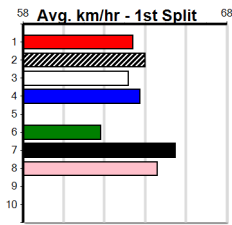

Distance: 390m, Race Type: Mixed 6/7, Total Prizemoney: $1,530
1st: $1,000, 2nd: $320, 3rd: $160, 4th: $50

4

3:42PM

(VIC time)

DUKE CABOOM (8) recorded his handy 22.59 PB here from this draw and he should be able to cross early on. BLAZING RIOT (3) was far from disgraced at Ballarat and he can run a cheeky race again. ROCKING ROXY (4) won't be too far away

Watchdog Tips:

8

3

4

1

Bet:

Win 8