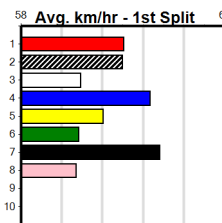

MATKO HIRE (300+ RANK)

Distance: 450m, Race Type: Mixed 6/7, Total Prizemoney: $1,530
1st: $1,000, 2nd: $320, 3rd: $160, 4th: $50

7

4:51PM

(VIC time)

HOOKED ON YUKI (4) has been luckless since her handy maiden win at Ballarat and she can make amends this time around. CHARLI MARLEY (2) was solidly placed three runs back and she will be strong late. CUBAN LAD (6) is more than capable.

Watchdog Tips: 4 2 6 5 **Bet:** Win 4