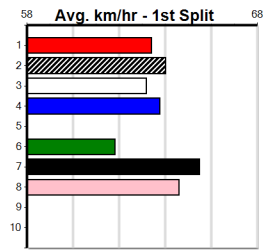

4

3:42PM

(VIC time)

Distance: 390m, Race Type: Mixed 6/7, Total Prizemoney: $1,530
1st: $1,000, 2nd: $320, 3rd: $160, 4th: $50

DUKE CABOOM (8) recorded his handy 22.59 PB here from this draw and he should be able to cross early on. BLAZING RIOT (3) was far from disgraced at Ballarat and he can run a cheeky race again. ROCKING ROXY (4) won't be too far away

Watchdog Tips: 8 3 4 1 Bet: Win 8

SPRING ALECIA (SA)[7] Resuming, capable when fit, must respect $8.00
Owner(s): G Black
Winning Distances: < 300m (0) 300 - 399m (1) 400 - 499m (0) 500 - 599m (0) 600 - 699m (0) > 700m (0)
Winning Weights: 29.1(1)
F (3) 30.3 350 GBN R8 15-Sep-23 0.00 19.62 . KAIZEN SHADOW (19.82) . $8.00 5F
3rd (5) 31.2 350 GBN R9 06-Oct-23 20.13 19.70 1.75L COOK MODEL (20.00) 3 . 3 $3.50 5
8th (8) 30.8 390 BAL R3 07-Dec-23 23.20 21.74 16.00 ART THE CLOWN (22.13) S/68 . V5 . 8.61 $8.80 X67
ST (-) 30.1 400 GEL . 09-Jan-24 22.83 . 0.01L Trial Not Cleared M . 1of1 . . ST .
ST (-) 29.9 390 WBL . 22-Aug-24 22.51 . 0.01L Trial Cleared M . 1of1 . . ST .
4th (2) 30.6 390 WBL R10 12-Sep-24 22.76 21.89 9.00L MAKE THE CUT (22.15) S/44 . . . 8.89 $11.30 X67
5th (3) 31.3 390 WBL R10 26-Sep-24 22.75 22.14 8.00L PAW QUARK (22.19) M/55 . . . 8.81 $25.90 7
6th (1) 31.2 390 BAL R10 07-Oct-24 23.30 22.52 12.00 MINI MILKY (22.52) S/35 . . . 8.59 $8.90 T3-RW
Last 3 wins NOT included above
1st (4) 29.1 342 APK R2 26-Jun-23 20.00 19.28 0.75L SLIMY TROUT (20.06) 431 . 431SAMP 4.65 $6.50 M

WESTERN EMPIRE [7] Hit or miss early, may get crowded, tested $16.00
Owner(s): K Iles
Winning Distances: < 300m (0) 300 - 399m (0) 400 - 499m (1) 500 - 599m (0) 600 - 699m (0) > 700m (0)
Winning Weights: 31.3(1)
2nd (8) 31.6 400 WGL R3 04-Oct-24 23.44 22.71 2.00L ROSE OPAL (23.31) M/65 . . . 8.60 $11.30 M
4th (1) 31.5 400 WGL R1 08-Oct-24 23.29 22.58 7.00L VODKA AND ICE (22.83) S/66 . . . 8.67 $6.90 M
7th (2) 31.5 350 HVL R3 15-Oct-24 20.35 19.02 8.00L MATCHBOX FLAME (19.81) M/5 . . . 6.97 $7.20 M
1st (1) 31.3 435 SLE R1 18-Oct-24 24.54 24.54 1.25L HAWKER HURRICANE Q/111 . . . 5.19 $6.60 T3-M
3rd (4) 31.2 435 SLE R9 23-Oct-24 25.22 24.65 3.25L ANNA (25.00) M/344 . . . 5.29 $2.30 X67
6th (1) 31.2 435 SLE R2 27-Oct-24 25.22 24.09 7.00L TOMMY THE HOOD (24.75) M/766 . . . 5.37 $4.80 X67
2nd (6) 31.0 400 GEL R9 15-Nov-24 23.18 22.35 8.00L JUMBUK DENNIS (22.64) M/44 . . . 8.70 $7.80 X67
7th (2) 30.9 450 WBL R6 21-Nov-24 26.12 25.19 14.00 CRACKERJACK TONK (25.19) S/655 . . . 6.84 $29.80 RW
Last 3 wins NOT included above