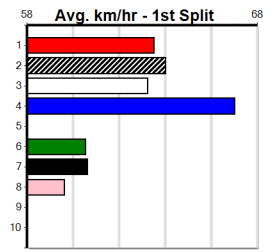

13 RACES TODAY (300+ RANK)

1

2:38PM

(VIC time)

Distance: 390m, Race Type: Maiden, Total Prizemoney: $1,530
1st: $1,000, 2nd: $320, 3rd: $160, 4th: $50

HARLEY RIOT (2) has been placed in four of five to date and she can she is expected to fire fresh.
SUNDOWNER (1) is another who showed some talent in his first prep and he should be fully wound up.
NOAH DEAR (4) has pace to burn

Watchdog Tips: **2** **1** **4** **3** **Bet:** Box Quinella 1,2,4 ($10 for 333.33%)

Form Box	Wgt	Dist	Track	Date	Time	BON	Margin	1st/2nd (Time)	PIR	Checked	Comment	WR	Split 1	S/P	Grade
1															
SUNDOWNER [M]															
Resuming, showed promise last prep, danger $3.60															
RF Dog Jul-21 Sire: BERNARDO Dam: GOLDEN CHARM Trainer: Michael Bowerman (Raglan)															
Owner(s): TWO BOWERMANS (SYN), M Bowerman, A Bowerman															
Winning Distances: < 300m (0) 300 - 399m (0) 400 - 499m (0) 500 - 599m (0) 600 - 699m (0) > 700m (0)															
Winning Weights:															
5th (7)	30.4	410	HOR	R3	28-Oct-23	24.07	22.99	5.50L TURBO GEORGE (23.69)	M/44				10.59	$33.50	M
3rd (8)	30.6	410	HOR	R1	05-Nov-23	23.87	23.03	8.50L ASTON WESTERN (23.29)	M/33				10.55	$45.30	M
2nd (7)	30.8	390	WBL	R3	18-Dec-23	22.68	22.37	4.50L STRIKE A NIGHT (22.37)	M/22				8.89	$3.40	M
5th (4)	30.8	300	HVL	R1	24-Dec-23	17.32	16.46	2.50L CLASSIC WYNSTAN (17.16)	M/6				4.10	$13.10	M
3rd (4)	31.3	410	HOR	R2	26-Apr-24	24.49	23.65	2.50L SPIN AND BURN (24.31)	M/22				10.68	$13.00	M
3rd (7)	31.2	390	BAL	R1	04-May-24	22.57	22.27	3.5L ROCKHAMPTON EMMA	M/53				8.72	$4.10	M
4th (4)	31.1	425	BEN	R1	08-May-24	24.65	23.97	1.75L BLUE RISE (24.54)	M/442		V28		6.85	$5.50	T3-M
ST (-)	29.9	390	BAL		11-Nov-24	22.73		2.75L Trial Cleared	M/32		3of4		8.53		ST
Last 3 wins NOT included above															
Prize Best Starts Trk/Dts APM															

2															
HARLEY RIOT [M]															
Resuming, Impressive trial run, should fire $2.20															
BK Bitch Jul-21 Sire: FERNANDO BALE Dam: MYSTIC RIOT Trainer: Colin Bermingham (Mount Mercer)															
Owner(s): S Camden-bermingham															
Winning Distances: < 300m (0) 300 - 399m (0) 400 - 499m (0) 500 - 599m (0) 600 - 699m (0) > 700m (0)															
Winning Weights:															
3rd (8)	25.5	395	TRA	R1	23-Feb-24	22.99	22.04	3.75L HERE'S TO LOUIE (22.74)	M/322				3.87	$4.20	M
3rd (6)	25.1	390	WBL	R1	07-Mar-24	22.52	21.79	4.75L ASTON BAHT (22.20)	M/33				8.78	$7.70	M
3rd (4)	25.1	390	BAL	R1	13-Mar-24	22.97	22.09	6.50L CAR WASH CHAOS (22.54)	S/44				8.76	$3.60	M
2nd (4)	25.1	410	HOR	R1	19-Mar-24	23.68	23.01	7.50L PASSING (23.19)	M/22				10.57	$5.00	M
5th (6)	25.1	400	GEL	R4	25-Mar-24	23.20	22.68	6.00L DARK LIGHTNING (22.81)	M/35				8.73	$3.20	M
ST (-)	24.9	390	BAL		18-Nov-24	22.57		0.01L Trial Cleared	M		1of1				ST
Last 3 wins NOT included above															
Prize Best Starts Trk/Dts APM