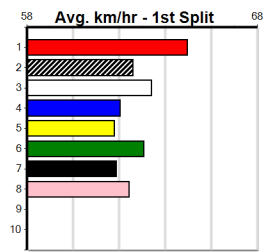

BROAD TREE CARE (300+ RANK)

Distance: 390m, Race Type: Mixed 6/7, Total Prizemoney: $1,530
1st: $1,000, 2nd: $320, 3rd: $160, 4th: $50

PAW DAHLIA (2) was never headed here last time and she is expected to lead throughout again.
MISS YOUR KISS (3) is better than her past few runs and she should get a nice cart across early on. SAINT JAYDEN (8) has solid claims

Watchdog Tips: 2 3 8 4 Bet: Win 2

SHARON'S LASS [7] Needs to lead, can push wide, risky $8.00
Owner(s): K Lloyd
Winning Distances: < 300m (0) 300 - 399m (1) 400 - 499m (0) 500 - 599m (0) 600 - 699m (0) > 700m (0)
Winning Weights: 25.5(1)
Race results table with columns: Form, Box, Wgt, Dist, Track, Date, Time, BON, Margin, 1st/2nd (Time), PIR, Checked, Comment, W/R, Split 1, S/P, Grade.

PAW DAHLIA (NSW)[7] Never headed last time, hard to reel in $2.40
Owner(s): S Baulch
Winning Distances: < 300m (0) 300 - 399m (1) 400 - 499m (0) 500 - 599m (0) 600 - 699m (0) > 700m (0)
Winning Weights: 24.2(1)
Race results table with columns: Form, Box, Wgt, Dist, Track, Date, Time, BON, Margin, 1st/2nd (Time), PIR, Checked, Comment, W/R, Split 1, S/P, Grade.

MISS YOUR KISS [7] No luck of late, this is easier, main danger $4.60
Owner(s): Vi Alskar Hundar (SYN), A Lie, J Sharp
Winning Distances: < 300m (0) 300 - 399m (0) 400 - 499m (1) 500 - 599m (0) 600 - 699m (0) > 700m (0)
Winning Weights: 29.2(1)
Race results table with columns: Form, Box, Wgt, Dist, Track, Date, Time, BON, Margin, 1st/2nd (Time), PIR, Checked, Comment, W/R, Split 1, S/P, Grade.

NAILED IT [6] Better than her past few runs, must respect $8.00
Owner(s): C Capuano
Winning Distances: < 300m (0) 300 - 399m (0) 400 - 499m (2) 500 - 599m (0) 600 - 699m (0) > 700m (0)
Winning Weights: 24.9(1) 25.2(1)
Race results table with columns: Form, Box, Wgt, Dist, Track, Date, Time, BON, Margin, 1st/2nd (Time), PIR, Checked, Comment, W/R, Split 1, S/P, Grade.

BART'S CHOICE [7] Beaten in all seven runs here, prefer others $21.00
Owner(s): K Lloyd
Winning Distances: < 300m (0) 300 - 399m (1) 400 - 499m (0) 500 - 599m (0) 600 - 699m (0) > 700m (0)
Winning Weights: 32.0(1)
Race results table with columns: Form, Box, Wgt, Dist, Track, Date, Time, BON, Margin, 1st/2nd (Time), PIR, Checked, Comment, W/R, Split 1, S/P, Grade.

1

2

3

4

5