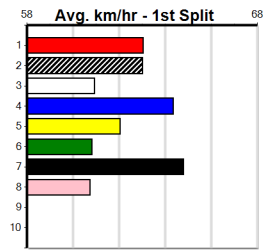

MATKO HIRE (300+ RANK)

Distance: 450m, Race Type: Mixed 6/7, Total Prizemoney: $1,530
1st: $1,000, 2nd: $320, 3rd: $160, 4th: $50

HOOKED ON YUKI (4) has been luckless since her handy maiden win at Ballarat and she can make amends this time around. CHARLI MARLEY (2) was solidly placed three runs back and she will be strong late. CUBAN LAD (6) is more than capable.

Watchdog Tips: 4 2 6 5 Bet: Win 4

MISS FIXATED (SA)[7] Well beaten of late, may get buried back, tested $12.00
Owner(s): Y Rishon
Winning Distances: < 300m (0) 300 - 399m (1) 400 - 499m (0) 500 - 599m (0) 600 - 699m (0) > 700m (0)
Box History table and Prize Best Starts Trk/Dts APM

CHARLI MARLEY [6] Solidly placed three runs back, main danger $4.00
Owner(s): C Capuano
Winning Distances: < 300m (0) 300 - 399m (0) 400 - 499m (1) 500 - 599m (1) 600 - 699m (0) > 700m (0)
Box History table and Prize Best Starts Trk/Dts APM

HEATHER BALE (NSW)[7] Can take a while to wind up, place best $9.00
Owner(s): FISHOUNDS (SYN), D Fisher, S Fisher
Winning Distances: < 300m (0) 300 - 399m (1) 400 - 499m (0) 500 - 599m (0) 600 - 699m (0) > 700m (0)
Box History table and Prize Best Starts Trk/Dts APM

HOOKED ON YUKI [7] Better than her past few runs, hard to hold out $2.80
Owner(s): Vi Alskar Hundar (SYN), A Lie, J Sharp
Winning Distances: < 300m (0) 300 - 399m (1) 400 - 499m (0) 500 - 599m (0) 600 - 699m (0) > 700m (0)
Box History table and Prize Best Starts Trk/Dts APM

DINOSAUR [7] Down on confidence but has talent, keep safe $10.00
Owner(s): C Capuano
Winning Distances: < 300m (0) 300 - 399m (0) 400 - 499m (1) 500 - 599m (0) 600 - 699m (0) > 700m (0)
Box History table and Prize Best Starts Trk/Dts APM