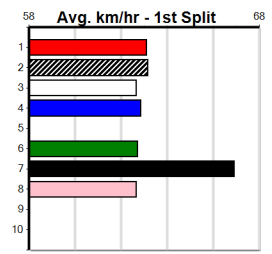

WOOD MOTORCYCLE & MOWER (300+ RANK)

Distance: 390m, Race Type: Grade 5, Total Prizemoney: $1,530
1st: $1,000, 2nd: $320, 3rd: $160, 4th: $50

SIDE OF ICE (7) is armed with slick early speed and she can break up the field through the bend. SHAKA BIG TONKS (6) is better than his form reads and he likes to stay wide in his races. LUCY JANE (4) has a solid record here.

Watchdog Tips: 7 6 4 1 Bet: Box Quinella 4,6,7 ($10 for 333.33%)

GOING GETS TOUGH (NSW)[1] No luck of late, drawn to improve, keep safe $7.50
Owner(s): D Bewley
Winning Distances: < 300m (0) 300 - 399m (6) 400 - 499m (4) 500 - 599m (1) 600 - 699m (0) > 700m (0)
Trainer: Debbie Bewley (Pentland Hills)

BREAKWALL (NSW)[5] Front runner, will cop pressure, prefer others $6.00
Owner(s): G Black
Winning Distances: < 300m (0) 300 - 399m (2) 400 - 499m (6) 500 - 599m (0) 600 - 699m (0) > 700m (0)
Trainer: Anita Gibbons (Lara)

PULL START PUMBA (NSW)[5] Never headed two runs back, can run a drum $10.00
Owner(s): D Keane
Winning Distances: < 300m (0) 300 - 399m (4) 400 - 499m (0) 500 - 599m (0) 600 - 699m (0) > 700m (0)
Trainer: Danielle Keane (Koroit)

LUCY JANE [5] Empty draw helps, good muster, threat $4.00
Owner(s): G Mclauchlan
Winning Distances: < 300m (0) 300 - 399m (2) 400 - 499m (1) 500 - 599m (0) 600 - 699m (0) > 700m (0)
Trainer: Gary Hunt (Cudjee)

*** VACANT BOX ***
Owner(s):
Winning Distances: < 300m (0) 300 - 399m (0) 400 - 499m (0) 500 - 599m (0) 600 - 699m (0) > 700m (0)
Trainer:

1

2

3

4

5