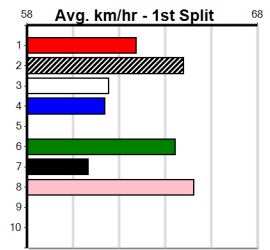

WARRNAMBOOL RACE 13 (300+ RANK)

Distance: 390m, Race Type: Grade 5, Total Prizemoney: $1,530
1st: $1,000, 2nd: $320, 3rd: $160, 4th: $50

INDY DELTA (7) was solidly placed at Ballarat four runs back and she looks suited in this event.
FANCY KIAARN (6) regained some confidence last time and she will be prominent throughout.
BLACK BOW (1) is drawn to get the breaks.

Watchdog Tips: 7 6 1 3 Bet: Win 7

BLACK BOW (NSW)[5] $4.60
BK Bitch Dec-20
Owner(s): G Black
Showing improvement last time, can threaten
Trainer: Anita Gibbons (Lara)

ALL DAMIRO (NSW)[5] $8.00
BK Dog Jan-21
Owner(s): M Roberts
Front runner, will get tired, place best
Trainer: Mark Roberts (Terang)

THAI MOGWAI [5] $7.50
BK Dog Oct-21
Owner(s): S Randle
Better than form, strong in the run home, respect
Trainer: Kathrynne Tabb (Lara)

BRINDLE BEC [5] $10.00
BD Bitch Sep-21
Owner(s): D Keane
Regained confidence last time, can run a drum
Trainer: Danielle Keane (Koroit)

*** VACANT BOX ***
Owner(s):
Trainer:
Winning Distances: < 300m (0) 300 - 399m (0) 400 - 499m (0) 500 - 599m (0) 600 - 699m (0) > 700m (0)

1

2

3

4

5