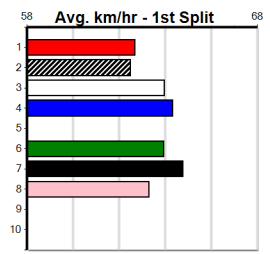

SPORTSBET SET A DEPOSIT LIMIT (300+)

Distance: 390m, Race Type: Grade 5, Total Prizemoney: $1,530
1st: $1,000, 2nd: $320, 3rd: $160, 4th: $50

OUR VISION (7) returned to form with a strong 22.89 Geelong win and she looks very well graded in this event. FORGOTTEN TIME (6) has a good record here and she should be prominent throughout. SAINT MADIX (1) has the good draw

Watchdog Tips: 7 6 1 8 Bet: Win 7

SAINT MADIX [5] Strong type, has the good draw, can threaten $10.00
Owner(s): P Byrne
Winning Distances: < 300m (0) 300 - 399m (1) 400 - 499m (2) 500 - 599m (0) 600 - 699m (0) > 700m (0)
Winning Weights: 35.5(1) 35.8(1) 36.1(1)
Last 3 wins NOT included above

CAESARS PALACE [5] Placed in three of four here, place hope again $7.00
Owner(s): M Roberts
Winning Distances: < 300m (0) 300 - 399m (0) 400 - 499m (0) 500 - 599m (3) 600 - 699m (0) > 700m (0)
Winning Weights: 29.1(1) 29.8(1) 30.7(1)
Last 3 wins NOT included above

MIGHTY MONARCH [5] Talented but can be hit or miss early, risky $8.00
Owner(s): King King (SYN), R King, N King
Winning Distances: < 300m (0) 300 - 399m (2) 400 - 499m (1) 500 - 599m (0) 600 - 699m (0) > 700m (0)
Winning Weights: 30.6(1) 30.8(1) 31.1(1)
Last 3 wins NOT included above

TAPERING OFF [5] Lacking confidence, draw is a worry, place $6.00
Owner(s): D Dalton
Winning Distances: < 300m (0) 300 - 399m (0) 400 - 499m (6) 500 - 599m (4) 600 - 699m (0) > 700m (0)
Winning Weights: 37.6(2) 38.0(2) 38.1(2) 38.2(2) 38.3(1) 38.4(1)
Last 3 wins NOT included above

*** VACANT BOX ***
Owner(s):
Winning Distances: < 300m (0) 300 - 399m (0) 400 - 499m (0) 500 - 599m (0) 600 - 699m (0) > 700m (0)
Winning Weights:

1

2

3

4

5

Box History table for SAINT MADIX [5] showing performance across different box positions (1st-8th) and splits.

Box History table for CAESARS PALACE [5] showing performance across different box positions (1st-8th) and splits.

Box History table for MIGHTY MONARCH [5] showing performance across different box positions (1st-8th) and splits.

Box History table for TAPERING OFF [5] showing performance across different box positions (1st-8th) and splits.