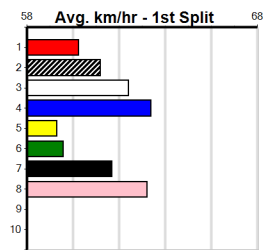

SPORTSBET GREEN TICKS (300+ RANK)

3

3:18PM

(VIC time)

Distance: 390m, Race Type: Maiden, Total Prizemoney: $1,530
1st: $1,000, 2nd: $320, 3rd: $160, 4th: $50

SPECIAL PLAYERS (8) has been luckless since her debut placing and she can make amends this time around. MINH JACK (2) has turned in a couple of eye catching performances and he should get a nice run through mid race. BLINDING FAITH (5) has claims

Watchdog Tips: **8** **2** **5** **4** **Bet:** **Win 8**

Form Box	Wgt	Dist	Track	Date	Time	BON	Margin	1st/2nd (Time)	PIR	Checked	Comment	W/R	Split 1	S/P	Grade	
1	BELAIR NOMAD [M] $16.00															
	Steadily placed last time, slow early, tested															
	BK Dog Nov-22 Sire: ASTON RUPEE Dam: MEPUNGA BELLA Trainer: Trevor Steel (Nullawarre)															
	Owner(s): G Wickham															
	Winning Distances: < 300m (0) 300 - 399m (0) 400 - 499m (0) 500 - 599m (0) 600 - 699m (0) > 700m (0)															
	Winning Weights:															
	7th (5)	32.3	390	WBL	R2	10-Oct-24	23.34	21.87	8.50L IMPEL (22.75)	S/86	.	.	.	9.24	$44.10	M
	6th (4)	32.4	390	WBL	R1	17-Oct-24	23.05	21.72	9.50L MAYBE RAIN (22.38)	S/66	.	.	.	9.19	$13.30	M
	4th (6)	32.2	390	BAL	R2	04-Nov-24	23.12	22.43	2.75L AUSSIE FLAME (22.94)	Q/21	.	.	.	8.71	$55.60	T3-M
	6th (2)	32.2	390	BAL	R1	11-Nov-24	23.32	22.11	6.50L LONG REEF (22.89)	M/66	.	.	.	8.85	$10.70	T3-M
3rd (2)	32.5	390	WBL	R1	18-Nov-24	23.20	22.36	8.50L PAW DAHLIA (22.61)	S/43	.	.	.	9.23	$5.00	M	
Last 3 wins NOT included above																
Box History																
Bx	1st	2nd	3rd	4th	5th	6th	7th	8th								
1																
2			1													
3																
4																
5																
6					1											
7																
8																
Prize Best						$210.00										
Starts						23.05(4)-17/10/24										
Trk/Dts						5-0-0-1										
APM						3-0-0-1										
						210										
2	MINH JACK [M] $4.20															
	Placed in three of six, strong type, danger															
	RBD Dog Jan-23 Sire: TOMMY SHELBY Dam: MEPUNGA SPARKLE Trainer: Jason Sharp (Lara)															
	Owner(s): T Bailey															
	Winning Distances: < 300m (0) 300 - 399m (0) 400 - 499m (0) 500 - 599m (0) 600 - 699m (0) > 700m (0)															
	Winning Weights:															
	5th (6)	30.5	400	GEL	R9	07-Oct-24	23.23	22.73	7.50L ETERNIA (22.73)	S/65	.	.	.	8.80	$26.90	M
	2nd (7)	30.6	390	BAL	R1	16-Oct-24	22.61	21.97	4.00L CHEEKY DEED (22.33)	M/22	.	.	.	8.81	$7.30	M
	4th (7)	30.1	390	BAL	R3	24-Oct-24	22.83	22.08	8.00L HIM TARZAN (22.29)	M/54	.	.	.	8.76	$2.60	M
	3rd (2)	30.5	450	BAL	R2	28-Oct-24	26.09	25.54	3.5L FANCY FREDIA (25.85)	M/553	.	.	.	6.80	$2.10	T3-M
2nd (3)	30.7	400	WGL	R2	07-Nov-24	23.07	22.67	5.50L DAINTREE SHADY (22.71)	M/55	.	.	.	8.65	$2.30	T3-M	
5th (4)	31.2	400	GEL	R2	19-Nov-24	24.18	22.65	19.00L ASTON HANSON (22.92)	M/65	.	.	.	9.05	$2.20	M	
Last 3 wins NOT included above																
Box History																
Bx	1st	2nd	3rd	4th	5th	6th	7th	8th								
1																
2			1													
3		1														
4																
5					1											
6																
7		1		1												
8																
Prize Best						$1075.00										
Starts						FSH										
Trk/Dts						6-0-2-1										
APM						0-0-0-0										
						971										
3	INGA EXTREME (NSW)[M] $12.00															
	Well beaten in both runs, needs to show more															
	BK Dog Nov-22 Sire: HIGH EARNER Dam: WHITE ORCHARD Trainer: Peter Inguanti (Camperdown)															
	Owner(s): P Inguanti															
	Winning Distances: < 300m (0) 300 - 399m (0) 400 - 499m (0) 500 - 599m (0) 600 - 699m (0) > 700m (0)															
	Winning Weights:															
	6th (5)	30.0	390	WBL	R2	14-Nov-24	23.31	22.00	15.00L SHAKE THE DUST (22.27)	M/45	.	.	.	9.19	$55.50	MH
	5th (7)	29.6	390	WBL	R1	21-Nov-24	23.04	21.81	9.00L LITTLE NARLA (22.41)	S/75	.	.	.	9.01	$28.60	M