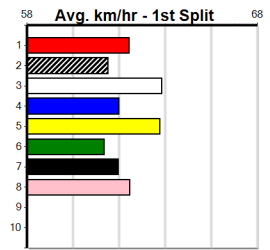

MACEY'S BISTRO (300+ RANK)

Distance: 390m, Race Type: Maiden, Total Prizemoney: $1,530
1st: $1,000, 2nd: $320, 3rd: $160, 4th: $50

SUPER SEALANT (8) has been placed in three of four and he has the speed to cross and lead throughout. MINI BREW (2) has turned in some strong performances of late and she jut needs luck early on. MAURITIAN LUCAS (1) is an improving type

Watchdog Tips: 8 2 1 5 Bet: Win 8

MAURITIAN LUCAS (NSW)[M] Improving type, settles on the speed, threat $7.50
BK Dog Feb-23 Sire: MEPUNGA BLAZER Dam: MADE TO SHINE
Trainer: Margery Quick (Haddon)
Winning Distances: < 300m (0) 300 - 399m (0) 400 - 499m (0) 500 - 599m (0) 600 - 699m (0) > 700m (0)
Winning Weights: 8th (5) 30.8 390 BAL R1 06-Nov-24 23.41 21.76 18.00 FERRET'S KNOCK (22.15) M/78 . . . VO . 8.83 $24.20 M

MINI BREW [M] Strong type, continues to improve, danger $3.60
BK Bitch Jan-22 Sire: ALLEN DEED Dam: RIXY YA PEST
Trainer: Raymond Brewer (Camperdown)
Winning Distances: < 300m (0) 300 - 399m (0) 400 - 499m (0) 500 - 599m (0) 600 - 699m (0) > 700m (0)
Winning Weights: 5th (7) 23.7 390 WBL R1 29-Jul-24 23.02 22.35 2.50L WAIRUA'S WAY (22.84) S/76 . . . . 9.16 $2.80 M

WINSLOW WISH [M] Yet to fire, likely to find bother, next time $21.00
BD Bitch Jan-22 Sire: ASTON DEE BEE Dam: ASTON CORINNA
Trainer: Aimee Drew (Dennington)
Winning Distances: < 300m (0) 300 - 399m (0) 400 - 499m (0) 500 - 599m (0) 600 - 699m (0) > 700m (0)
Winning Weights: 4th (2) 25.1 305 MTG R3 06-Oct-24 18.53 17.66 5.00L JAJA DING DONG (18.18) . . . . 6.13 $1.85 M

BABY SHAKA [M] Well beaten in all five runs, prefer to watch $16.00
BD Bitch Dec-21 Sire: FERAL FRANKY Dam: TAYLOR JAYDE
Trainer: Michael Bewley (Pentland Hills)
Winning Distances: < 300m (0) 300 - 399m (0) 400 - 499m (0) 500 - 599m (0) 600 - 699m (0) > 700m (0)
Winning Weights: 6th (2) 24.8 390 BAL R2 28-Aug-24 23.66 22.24 20.00 ONLY EASY (22.32) Q/55 . . . V10 . 8.77 $26.20 M

NEIGHBOURS ALARM [M] Had few chances but has early speed, keep safe $10.00
WRF Dog Dec-21 Sire: SENNACHIE Dam: MEPUNGA DASHA
Trainer: Mark Keane (Koroit)
Winning Distances: < 300m (0) 300 - 399m (0) 400 - 499m (0) 500 - 599m (0) 600 - 699m (0) > 700m (0)
Winning Weights: 3rd (4) 31.1 390 WBL R1 07-Oct-24 23.03 22.32 4.00L ZIPPING VELMA (22.75) Q/22 . . . . 8.84 $8.50 M