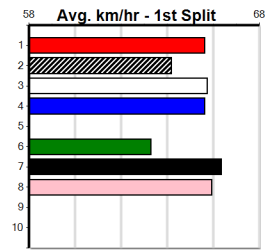

CASSIGN DESIGN (300+ RANK)

Distance: 390m, Race Type: Grade 5, Total Prizemoney: $1,530
1st: $1,000, 2nd: $320, 3rd: $160, 4th: $50

GOLDEN BLEND (8) has been luckless since his top 20.06 Goulburn win and he will find this a lot easier. CRUISIN' CHERRY (7) can come out running and she should run a very cheeky race. ANNA YOU PEST (3) has a good record here.

Watchdog Tips: 8 7 3 2 Bet: Win 8

Bank on Frankie [5] Great win last time, this is harder, tested $12.00
Owner(s): M Roberts
Winning Distances: < 300m (0) 300 - 399m (9) 400 - 499m (1) 500 - 599m (0) 600 - 699m (0) > 700m (0)
Winning Weights: 34.2(1) 35.0(1) 35.4(1) 35.6(1) 36.1(3) 36.4(1) 36.5(1) 36.7(1)
Box History table and prize details.

Bun Undercurrent [5] Resuming, good record here, must keep safe $4.00
Owner(s): M Mitchell
Winning Distances: < 300m (0) 300 - 399m (1) 400 - 499m (3) 500 - 599m (0) 600 - 699m (0) > 700m (0)
Winning Weights: 25.8(1) 26.0(1) 26.6(1) 26.7(1)
Box History table and prize details.

Anna You Pest [5] Rarely runs a bad race here, early speed, threat $3.60
Owner(s): G Hunt
Winning Distances: < 300m (0) 300 - 399m (7) 400 - 499m (3) 500 - 599m (0) 600 - 699m (0) > 700m (0)
Winning Weights: 26.8(1) 27.6(2) 27.8(1) 27.9(1) 28.0(2) 28.2(1) 28.3(1) 28.9(1)
Box History table and prize details.

Fentons Rise [5] Steady record here, well beaten last time, risky $16.00
Owner(s): Y Rishon
Winning Distances: < 300m (0) 300 - 399m (0) 400 - 499m (8) 500 - 599m (0) 600 - 699m (0) > 700m (0)
Winning Weights: 25.7(1) 26.0(1) 26.1(2) 26.4(1) 26.5(1) 26.7(1) 27.0(1)
Box History table and prize details.

VACANT BOX
Owner(s):
Winning Distances: < 300m (0) 300 - 399m (0) 400 - 499m (0) 500 - 599m (0) 600 - 699m (0) > 700m (0)
Winning Weights:
Trainer:
Box History

1

2

3

4

5