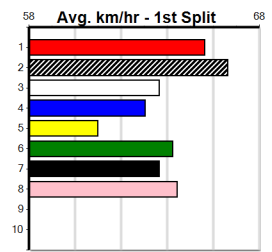

EDWARDS ELECTRICAL (300+ RANK)

Distance: 450m, Race Type: Grade 5, Total Prizemoney: $1,530
1st: $1,000, 2nd: $320, 3rd: $160, 4th: $50

SHAKA BIG CHIEF (4) will find this easier than his most recent racing and he can assume control soon after box rise. BISMUTH (6) has been placed in two of four here and he can work into the mix mid race. MADDIE ODD SOCK (8) has claims.

Watchdog Tips: 4 6 8 1 Bet: Win 4

REMARLI [5] Better than her past two, well drawn, respect $7.50
BK Bitch Aug-21 Sire: MEPUNGA BLAZER Dam: MA MA KEOGH
Owner(s): T Keogh
Winning Distances: < 300m (0) 300 - 399m (2) 400 - 499m (2) 500 - 599m (0) 600 - 699m (0) > 700m (0)
Trainer: Ashley Mcdowall (Nullawarre)

MY BOY JOSH [5] Beaten in all three runs here, prefer others $21.00
RF Dog Mar-21 Sire: BERNARDO Dam: LOOKS LIKE TURBO
Owner(s): ShantothoMax (SYN), J Farrell, S Axton
Trainer: Nicole Stanley (Portland)

ZARA'S PRINCESS [5] Down on confidence but has some talent, place $9.00
BK Bitch Dec-19 Sire: MY REDEEMER Dam: MIRACLES HAPPEN
Owner(s): T Steel
Trainer: Elizabeth Steel (Nullawarre North)

SHAKA BIG CHIEF [5] Better than his past two, can cross early, yes $3.00
RBD Dog Jul-22 Sire: FERAL FRANKY Dam: GAZER BALE
Owner(s): M Bewley
Trainer: Michael Bewley (Pentland Hills)

DR. FOREST [5] Well beaten in his past eight, prefer to watch $21.00
BK Dog Jan-20 Sire: WALK HARD Dam: BLUE SURFONIC
Owner(s): GOREY SEVEN (SYN), G Malcolm, D Gore, J Couzens, G Kent
Trainer: Kevin Quinn (Cundare North)

1

2

3

4

5