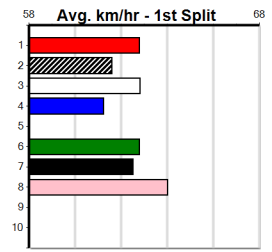

ONE MORE RACE TO GO (300+ RANK)

Distance: 390m, Race Type: Grade 5, Total Prizemoney: $1,530
1st: $1,000, 2nd: $320, 3rd: $160, 4th: $50

GAS MAN (8) has always done his best racing from wide draws and he has a good record here.
LITTLE BREW (7) owns a handy 22.45 PB here and she can settle near the speed. SAINT
KIMETTO (4) can run a cheeky race

Watchdog Tips: 8 7 4 3 Bet: Win 8

Table with columns: Form Box, Wgt, Dist, Track, Date, Time, BON, Margin, 1st/2nd (Time), PIR, Checked, Comment, W/R, Split 1, S/P, Grade

CHASING JIMMY [5] Just not racing well enough, look to others $12.00
BE Dog Dec-19 Sire: MY REDEEMER Dam: MIRACLES HAPPEN
Owner(s): E Steel Trainer: Elizabeth Steel (Nullawarre North)
Winning Distances: < 300m (0) 300 - 399m (4) 400 - 499m (1) 500 - 599m (0) 600 - 699m (0) > 700m (0)
Winning Weights: 31.7(1) 32.3(1) 32.6(2) 32.7(1)
4th (1) 32.4 390 WBL R12 12-Aug-24 22.67 22.25 6.50L SHAKA GOES BANG (22.25) M/64 . . . . 9.03 $20.40 5
5th (4) 32.5 390 WBL R10 20-Aug-24 22.96 22.30 7.50L CIRCLE THE SPACE (22.46) M/65 . . . . 8.95 $36.20 5
5th (2) 32.6 390 WBL R10 26-Aug-24 23.33 22.46 12.00 MILKMAN NEIL (22.55) Q/45 . . . . 9.12 $19.70 5
6th (6) 32.5 390 WBL R13 07-Oct-24 23.48 22.32 9.50L HARTLAND DUKE (22.84) Q/28 . . . . 8.90 $20.80 5
5th (7) 32.8 390 WBL R4 14-Oct-24 23.23 22.43 5.50L KOUTAKI (22.85) Q/34 . . . . 8.86 $11.50 5
3rd (2) 32.1 390 BAL R13 04-Nov-24 22.90 22.43 5.00L CRUISIN' CHERRY (22.56) Q/43 . . . . 8.69 $41.70 T3-5
F (2) 31.8 390 BAL R14 11-Nov-24 0.00 22.11 . PULL START PUMBA (22.69) M/87 . . V5 . 9.55 $60.60 T3-5
7th (3) 32.1 390 WBL R12 18-Nov-24 23.47 22.36 14.00 BANK ON FRANKIE (22.55) M/87 . . . . 9.53 $47.90 5
Last 3 wins NOT included above
1st (2) 32.7 390 WBL R10 22-Aug-23 22.75 22.26 1.00L ZIPPING BOWIE (22.81) M/11 . . . . 8.84 $20.50 6G
1st (7) 31.7 390 WBL R12 27-Nov-23 22.88 22.34 0.50L STORMIN' FRANK (22.92) M/32 . . SW . 8.81 $12.50 5
1st (3) 32.6 390 WBL R11 22-Jan-24 22.96 22.34 0.25L DR. MATRIX (22.97) M/64 . . . . 8.93 $30.90 5
Box History
Prize Best $13472.50
Starts 22.23(4)-14/10/21
Trk/Dts 86-5-10-15
APM 65-4-8-12 1083