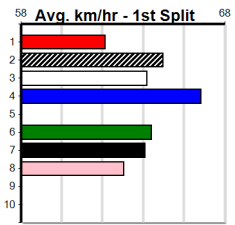

TTS ELECTRICS

Distance: 460m, Race Type: Grade 5, Total Prizemoney: $2,925
1st: $1,950, 2nd: $600, 3rd: $300, 4th: $75

5

8:27PM

(VIC time)

CRACKERJACK TONK (4) has gone three for three and he should be able to light them up soon after box rise. GIACOMO (2) is a nice up and comer and he will be in the firing line throughout. LEON'S ENTITY (7) has been placed in both runs here.

Watchdog Tips: **4** **2** **7** **1** **Best:** **Box Quinella 2,4,7 ($10 for 333.33%)**

Form	Box	Weight	Dist	Track	Date	Time	BON	Margin	1st/2nd (Time)	PIR	Checked	Comment	W/R	Split 1	S/P	Grade	Winning Boxes																
1 PAW SAMUEL (NSW)[5]																																	
<i>Unbeaten here, has the good draw, respect</i>																																	
BK	D				Jan-23	BERNARDO														$4.80													
Trainer: Samantha Grenfell (Anakie) FAITHY BALE																																	
1st	(2)	29.5	460	GEL	R3	01-Oct-24	26.40	26.08	1.00LBORN TO PARTY (26.46)		M/221	.	.	.	6.77	$5.00	M	1		2		3		4		5		6		7		8	
Prize Best $3,160.00																																	
Best Starts 25.90																																	
Trk/Dst 7-3-0-1																																	
APM 2-2-0-0 $3128																																	
Owner(s): B Wheeler																																	
2 GIACOMO [5]																																	
<i>Nice prospect, great turn of foot, main danger</i>																																	
BK	D				Dec-22	FERAL FRANKY														$3.20													
Trainer: Jeffrey Britton (Anakie) TILLY LEE																																	
1st	(3)	29.7	400	GEL	R5	27-Sep-24	22.34	22.22	3.00LESSENCE (22.55)		Q/11	.	SW	.	8.27	$3.80	X67F	1		2		3		4		5		6		7		8	
Prize Best $8,150.00																																	
Best Starts 26.21																																	
Trk/Dst 8-3-2-0																																	
APM 1-0-0-0 $6021																																	
Owner(s): V Borg																																	
3 BLACKPOOL VIPER [5]																																	
<i>No luck since his Ballarat win, can atone, place</i>																																	
BE	D				Jul-22	ASTON RUPEE														$9.00													
Trainer: Alexis Kenyon (Lara) LOCHINVAR ADORE																																	
2nd	(8)	32.1	390	BAL	R5	02-Oct-24	22.25	21.95	2.50LTALCOTT BALE (22.09)		M/23	.	.	.	8.37	$26.60	X45	1		2		3		4		5		6		7		8	
Prize Best $10,605.00																																	
Best Starts FSTD																																	
Trk/Dst 27-5-5-2																																	
APM 0-0-0-0 $6267																																	
Owner(s): R Kenyon																																	
4 CRACKERJACK TONK [5]																																	
<i>Unbeaten, explodes soon after box rise, yes</i>																																	
BK	D				Jan-23	SHIMA SHINE														$3.60													
Trainer: Jordan Cooper (Lethbridge) MAXIMUM SHIRLEY																																	
1st	(8)	32.8	410	HOR	R1	13-Aug-24	23.54	23.10	2.00KELCE'S GIRL (23.67)		S/22	.	SW	.	10.53	$2.10	M	1		2		3		4		5		6		7		8	
Prize Best $5,580.00																																	
Best Starts FSH																																	
Trk/Dst 3-3-0-0																																	
APM 0-0-0-0 $4128																																	
Owner(s): J Cooper