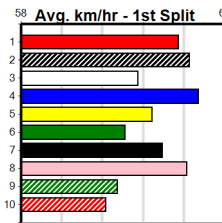

MERV JENNINGS SIGNS

Distance: 400m, Race Type: Grade 5, Total Prizemoney: $2,925
1st: $1,950, 2nd: $600, 3rd: $300, 4th: $75

4

8:08PM

(VIC time)

HIDDEN STONES (2) is a gifted chaser when right and he can atone for his luckless run when resuming. LIGHTNING RANGE (1) has explosive pace once balanced and he is drawn to lead for a long way. VIDEO REFEREE (3) will be strong in the run home

Watchdog Tips: **2** **1** **3** **5** **Bet:** **Box Quinella 1,2,3 ($10 for 333.33%)**