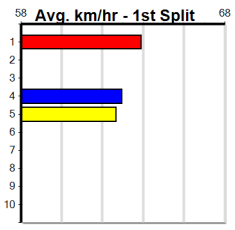

THE BECKLEY CENTRE GEELONG

Distance: 400m, Race Type: Maiden, Total Prizemoney: $2,535
1st: $1,680, 2nd: $520, 3rd: $260, 4th: $75

1

7:08PM
(VIC time)

BRUNO CHOCOLATE (1) led for a long way last time out and he will continue to get stronger with more racing. WARM HUGS (4) has been placed in seven of nine to date and he will be strong in the run home. SPECIAL PLAYERS (5) has claims

Watchdog Tips: **1** **4** **5** **8** **Bet:** **Box Quinella 1,4,5 ($10 for 333.33%)**