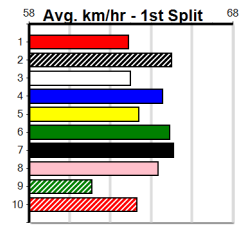

# MILLERS MUZZLES (1-4 WINS) DAMSELS

Distance: 400m, Race Type: Restricted Win, Total Prizemoney: \$2,925  
1st: \$1,950, 2nd: \$600, 3rd: \$300, 4th: \$75

9  
9:47PM  
(VIC time)

DUPLICITOUS (8) trialled well here recently and she has the speed to cross and lead throughout.  
QILIN BALE (2) has recorded a couple of handy Warrnambool placings recently and she will be in the firing line throughout. SUPER NUGGET (6) has claims