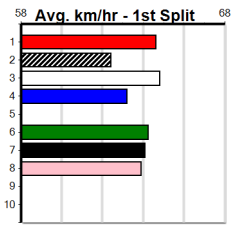

7
9:08PM
(VIC time)

TIME TO PROPHET (1) returned to form with a handy 25.58 Ballarat win and he is drawn to make every post a winner. OUR ALAMO (3) has been luckless since his 19.38 Healesville win and he can settle on the speed. LASER BEAM (6) can fire fresh.

Watchdog Tips: **1** **3** **6** **7** Bet: **Win 1**

1 TIME TO PROPHET [5] *Returned to form last time, well drawn, go close*

BK D Mar-22 MY REDEEMER HEADSPACE **$2.60**

Trainer: Julie-anne Hopper (Werribee)

Rank	Box	Weight	Dist	Track	Date	Time	BON	Margin	1st/2nd (Time)	PIR	Checked	Comment	W/R	Split 1	S/P	Grade
8th	(2)	31.4	390	WBL	R12	19-Sep-24	23.12	22.11	14.00	ZERO KILLER (22.19)	M/88	.	.	9.08	$6.60	5
2nd	(4)	31.2	450	BAL	R6	14-Oct-24	25.76	25.41	3.25	BACK TO SCRATCH (25.54)	M/235	.	.	6.60	$4.60	T3-5
6th	(1)	31.1	460	GEL	R8	18-Oct-24	26.52	26.00	6.00	SHANLYN SCOUT (26.13)	S/777	.	.	7.10	$16.10	5
1st	(3)	31.0	450	BAL	R11	28-Oct-24	25.58	25.54	3.5L	WHITE BREW (25.81)	Q/111	.	SW	6.64	$3.10	T3-5

Owner(s): J Hopper

Winning Boxes

1	2	3	4	5	6	7	8
1	2	1					
Prize	$11,230.00						
Best	26.28						
Starts	21-6-2-3						
Trk/Dst	3-0-0-1						
APM	$4817						

2 ZIPPING CARDI (NSW)[5] *Form and confidence is down, prefer to watch*

BK B Dec-21 AUSSIE INFRARED ZIPPING MEG **$14.00**

Trainer: Marcus Lloyd (Anakie)

Rank	Box	Weight	Dist	Track	Date	Time	BON	Margin	1st/2nd (Time)	PIR	Checked	Comment	W/R	Split 1	S/P	Grade
8th	(7)	28.0	600	MEA	R6	14-Sep-24	35.30	34.60	9.50	SHREWD STICKER (34.63)	M/7888	.	.	9.25	$47.60	5
8th	(6)	27.9	520	GEL	R6	20-Sep-24	31.01	30.23	12.00	RUXTON FLAME (30.23)	M/8888	.	.	5.90	$37.30	5
5th	(4)	28.0	600	MEA	R5	28-Sep-24	35.16	34.67	3.5L	POMMEL BOY (34.92)	S/7777	.	.	9.30	$14.70	5
7th	(7)	28.1	596	GEL	R6	04-Oct-24	35.98	34.62	20.00	SHADOWS OF BLUE (34.62)	M/7777	.	.	9.91	$41.10	5

Owner(s): Hallinan Hallinan (SYN), M Hallinan, F Hallinan

Winning Boxes

1	2	3	4	5	6	7	8
1		1				1	1
Prize	$16,350.00						
Best	25.94						
Starts	25-4-5-4						
Trk/Dst	4-1-0-1						
APM	$5826						

3 OUR ALAMO (NSW)[5] *No luck since his Hvl win, danger if steps evenly*

BK D Nov-22 ASTON RUPEE QUEEN OF ZIEMS **$4.60**

Trainer: Michael Katsiris (Thomastown)

Rank	Box	Weight	Dist	Track	Date	Time	BON	Margin	1st/2nd (Time)	PIR	Checked	Comment	W/R	Split 1	S/P	Grade
3rd	(4)	37.3	450	SHP	R5	12-Oct-24	25.52	25.15	5.50	CROCODILE ROLL (25.15)	M/422	.	.	6.73	$21.10	RW
1st	(8)	37.3	350	HVL	R6	15-Oct-24	19.38	19.02	2.00	BABY GIRL PEARL (19.51)	M/1	.	SW	6.52	$6.80	X67
7th	(8)	37.0	450	BAL	R5	23-Oct-24	26.10	24.99	9.00	SUNNY'S ALRIGHT (25.50)	S/746	.	.	6.73	$11.00	5
4th	(8)	36.8	450	SHP	R13	28-Oct-24	25.61	25.13	3.00	LESPECIAL PIP (25.40)	M/222	.	.	6.66	$3.50	5

Owner(s): M Katsiris

Winning Boxes

1	2	3	4	5	6	7	8
1				1			1
Prize	$5,235.00						
Best	FSH						
Starts	10-3-0-2						
Trk/Dst	0-0-0-0						
APM	$3405