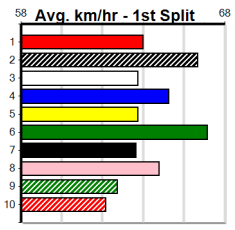

11

10:30PM
(VIC time)

SCOTLAND YARD (6) has won three of six here and he has the speed to cross and lead throughout.
IF HE COULD (4) is better than his past two and he can work into the mix mid race. BLACKPOOL
RANGER (8) can come out running at times

Watchdog Tips: **6** **4** **8** **7** **Bet:** **Win 6**