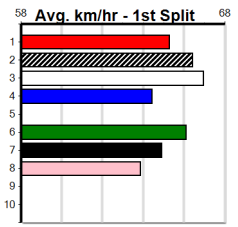

PARKER PUMPS

Distance: 460m, Race Type: Mixed 4/5, Total Prizemoney: $3,360
1st: $2,250, 2nd: $690, 3rd: $345, 4th: $75

6

8:48PM
(VIC time)

MEPUNGA ROCKY (3) has been solidly placed in his two runs here and he can cross and lead throughout. NIMBLE BENNY (4) has a nice turn of foot and he will appreciate the empty draw outside. TENSION HEAD (2) may be the value runner

Watchdog Tips: **3** **4** **2** **6** **Bet:** **Box Trifecta 2,3,4,6 ($10 for 41.67%)**