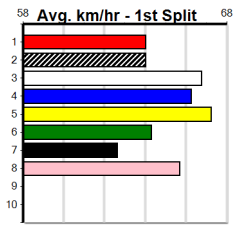

DREAMCHASERS - TICKETS ON SALE NO

Distance: 520m, Race Type: Grade 5, Total Prizemoney: $3,340
1st: $2,230, 2nd: $690, 3rd: $345, 4th: $75

8

9:28PM

(VIC time)

MACKINAW PEACH (3) will find this easier than her recent racing and she has the pace to cross and lead throughout. WHITE CREST (4) was impressive at The Meadows two runs back and he will get a nice cart across early. SET TO SIZZLE (6) shows promise

Watchdog Tips:

3

4

6

7

Bet:

Win 3