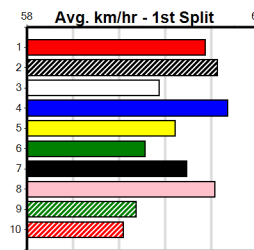

MERV JENNINGS SIGNS

Distance: 400m, Race Type: Grade 5, Total Prizemoney: $2,925
1st: $1,950, 2nd: $600, 3rd: $300, 4th: $75

HIDDEN STONES (2) is a gifted chaser when right and he can atone for his luckless run when resuming. LIGHTNING RANGE (1) has explosive pace once balanced and he is drawn to lead for a long way. VIDEO REFEREE (3) will be strong in the run home

Watchdog Tips: **2** **1** **3** **5** **Bet:** Box Quinella 1,2,3 ($10 for 333.33%)

1

LIGHTNING RANGE [5] **Explodes soon after box rise, leader, danger** **$3.20**
RBD Dog Feb-23 **Sire: OUT OF RANGE Dam: CHLOE LOUISE**
Owner(s): N Powell **Trainer: Jason Sharp (Lara)**
Winning Distances: < 300m (0) 300 - 399m (0) 400 - 499m (3) 500 - 599m (0) 600 - 699m (0) > 700m (0)

Winning Weights: 29.8(1) 30.0(1) 30.3(1)

7th	(7)	30.2	400	GEL	R1	20-Sep-24	23.85	22.35	9.00L CRUISING ALONG (23.26)	M/87	.	.	.	9.08	$16.80	M
1st	(1)	30.0	400	GEL	R2	27-Sep-24	22.70	22.22	5.00L SPECIAL PLAYS (23.04)	Q/11	.	.	.	8.36	$4.10	M
1st	(7)	29.8	425	BEN	R1	04-Oct-24	24.05	23.88	4.50L MRS. SMITH (24.35)	M/111	.	.	SW	6.54	$16.30	X67
4th	(5)	30.0	425	BEN	R2	11-Oct-24	24.53	23.69	5.50L PHARAOH'S GOLD (24.15)	M/454	.	.	.	6.67	$11.30	X67H
1st	(8)	30.3	425	BEN	R10	18-Oct-24	24.03	23.95	0.25L ALL JAZZ (24.05)	Q/111	.	.	W	6.45	$2.40	X67
2nd	(7)	30.5	400	GEL	R4	25-Oct-24	22.77	22.53	2.00L VERDI (22.64)	M/11	.	.	.	8.35	$18.50	5

Last 3 wins NOT included above

Bx	1st	2nd	3rd	4th	5th	6th	7th	8th
1	1							
2								
3								
4								
5					1			
6								
7	1	1						1
8	1							

Prize Best	$6255.00
Starts	22.70(1)-27/9/24
Trk/Dts	6-3-1-0
APM	3-1-1-0
	5919

2

HIDDEN STONES [5] **No luck when resuming, class edge, can atone** **$3.40**
BK Dog Dec-21 **Sire: BERNARDO Dam: JUNO AWAY**
Owner(s): Y Rishon **Trainer: Yaakov Rishon (Warrnambool)**
Winning Distances: < 300m (0) 300 - 399m (2) 400 - 499m (9) 500 - 599m (0) 600 - 699m (0) > 700m (0)

Winning Weights: 29.9(2) 30.0(2) 30.2(2) 30.3(1) 30.4(1) 30.5(1) 30.8(1) 31.7(1)

1st	(8)	30.4	390	WBL	R7	30-May-24	21.92	21.92	1.25L BOBBY (21.99)	S/33	.	.	.	8.77	$2.30	X45
5th	(8)	30.2	400	GAW	R8	23-Jun-24	23.30	22.27	15.00 EULER BALE (22.27)		.	.	.	9.08	$2.15	5
2nd	(8)	30.2	455	MBR	R8	28-Jun-24	25.68	25.46	3.00L VICTA MARLI (25.46)	0	.	.	.	8.13	$5.50	X45
3rd	(2)	30.8	455	MBR	R4	07-Jul-24	26.13	25.67	6.50L WILD BANKER (25.67)	0	.	.	.	8.20	$3.50	X345
3rd	(6)	30.3	455	MBR	R8	14-Jul-24	26.04	25.86	2.50L YUMALI (25.86)		.	.	.	8.10	$1.70	X45
3rd	(1)	30.7	455	MBR	R4	26-Jul-24	25.85	25.48	5.50L ZELDA CHAOS (25.48)		.	.	.	8.22	$1.70	5
1st	(8)	30.5	450	WBL	R7	08-Aug-24	25.43	25.35	2.75L LIGHTNING PEST (25.61)	M/211	.	.	.	6.71	$2.00	5
5th	(1)	29.9	390	BAL	R11	23-Oct-24	22.32	21.71	6.00L CHEMICAL EROSION (21.93)	M/75	.	.	.	8.67	$4.50	5H

Last 3 wins NOT included above

1st	(6)	31.7	425	BEN	R5	16-Feb-24	23.66	23.57	8.50L ASTON MASSIMO (24.25)	M/311	.	.	SW	6.54	$2.90	5
1st	(5)	30.8	410	HOR	R4	01-Mar-24	23.31	23.03	1.00L DISGUISE (23.38)	M/11	.	.	SW	10.37	$1.60	5H
1st	(1)	30.2	300	HVL	R4	12-May-24	16.66	16.66	2.50L MYALL SANDY (16.82)		.	.	.	.	$2.60	X45

Bx	1st	2nd	3rd	4th	5th	6th	7th	8th
1	2	1	1		1			
2	1	2	2		1			
3	1	1						
4	1							
5	2	1		2				
6	1		1					1
7				1				
8	3	2			2			1

Prize Best	$35596.67
Starts	FSH
Trk/Dts	32-11-7-4
APM	0-0-0-0
	5444