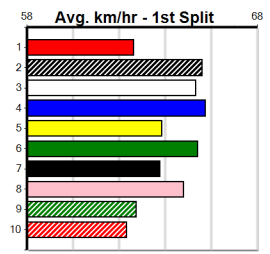

Geelong
12
10:50PM
(VIC time)

SPORTSBET WE LET THE DOGS OUT

Distance: 400m, Race Type: Grade 5, Total Prizemoney: $2,925
1st: $1,950, 2nd: $600, 3rd: $300, 4th: $75

ASTON WARRIOR (7) was a dominant 22.40 Ballarat winner and he has the speed to cross and lead throughout. SPRING WATCH (5) was impressive two runs back and he just needs to step on terms. FANCY KIAARN (4) is better than her form reads.

Watchdog Tips: **7** **5** **4** **1** **Bet:** Box Quinella 4,5,7 ($10 for 333.33%)

1

SHINY NEW TOY [5] **Good record here, gets the gun run, keep safe** **$6.00**
BE Dog Apr-22 Sire: SHIMA SHINE Dam: CHUN LI
Owner(s): Vi Alskar Hundar (SYN), A Lie, J Sharp
Winning Distances: < 300m (0) 300 - 399m (1) 400 - 499m (5) 500 - 599m (0) 600 - 699m (0) > 700m (0)
Winning Weights: 28.6(1) 29.1(1) 29.3(1) 29.8(1) 30.0(1) 30.4(1)
8th (6) 29.9 410 HOR R11 03-Sep-24 24.11 23.05 15.00 MAVIS TOLMIE (23.07) M/88 . . . . 11.07 $26.10 5
5th (3) 30.0 390 WBL R13 12-Sep-24 22.60 21.89 3.5L XYLUS BALE (22.36) M/64 . . . . 9.01 $29.50 5
5th (2) 30.1 390 BAL R5 23-Sep-24 22.99 22.35 3.5L YEAH SWEETIE (22.76) S/86 . . . . 8.96 $7.30 T3-5
1st (7) 30.4 390 BAL R13 30-Sep-24 22.44 22.39 1.00L NIKITA BALE (22.50) S/21 . . . . 8.57 $5.10 T3-5
3rd (8) 30.0 400 GEL R13 08-Oct-24 23.18 22.73 1.25L HOSEY SIDEKICK (23.11) M/22 . . . . 8.61 $2.40 5
5th (5) 30.0 400 GEL R12 15-Oct-24 23.34 22.45 12.00 COME AND SEE (22.57) M/77 . . . . 8.86 $16.90 5
2nd (5) 30.1 400 GEL R12 21-Oct-24 23.01 22.57 6.50L TOMMY FROM MARS (22.57) M/53 . . . . SW . 8.82 $4.10 5
2nd (3) 30.5 450 BAL R7 28-Oct-24 25.71 25.54 0.25L OX THE MAN (25.70) M/222 . . . . 6.62 $8.70 T3-5

Last 3 wins NOT included above
1st (4) 29.1 400 WGL R9 11-Apr-24 23.10 22.60 0.50L HAY RILEY (23.13) M/54 . . . . 8.79 $3.10 T3-6
1st (7) 30.0 400 WGL R12 11-Jul-24 23.22 23.08 0.75L L'YLA BEAR (23.27) S/43 . . . . 8.65 $4.80 T3-5
1st (6) 29.8 400 WGL R3 25-Jul-24 23.12 23.01 4.00L MAGIC BEE (23.40) S/42 . . . . SW . 8.61 $6.00 T3-5

Box History

Bx	1st	2nd	3rd	4th	5th	6th	7th	8th
1								
2								
3		1	1	1	2	2		
4	1			1	1	1	1	1
5	1	1	1	1	2		1	1
6	1	1	1		1	1	1	1
7	3	1	1				1	
8		2	1					

Prize Best Starts Trk/Dts APM $9850.00 22.88(3)-20/2/24 34-6-5-5 11-2-2-2 4444

Trainer: Dylan Sharp (Lara)