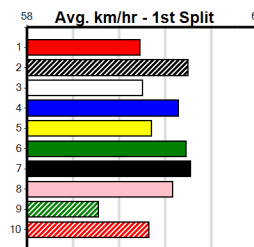

MILLERS MUZZLES (1-4 WINS) DAMSELS

Distance: 400m, Race Type: Restricted Win, Total Prizemoney: $2,925
1st: $1,950, 2nd: $600, 3rd: $300, 4th: $75

DUPLICITOUS (8) trialled well here recently and she has the speed to cross and lead throughout.
QILIN BALE (2) has recorded a couple of handy Warrnambool placings recently and she will be in the firing line throughout. SUPER NUGGET (6) has claims

Watchdog Tips: 8 2 6 5 **Bet:** Win 8

1

SHE'S HARD WORK [6] **$9.00**

Far from disgraced last time, can run a drum

BK Bitch Apr-22 Sire: TOMMY SHELBY Dam: FRANK'S GIRL
Owner(s): Yambuk Mug Punter (SYN), H Farley, M Dicker, M Auld, J Solomon, M Walsh, B Wolf
Trainer: Matthew Lanigan (Rowsley)
Winning Distances: < 300m (0) 300 - 399m (0) 400 - 499m (2) 500 - 599m (0) 600 - 699m (0) > 700m (0)

Winning Weights: 23.0(1) 24.4(1)

Pos	Dr	Wt	Dist	Track	Date	Time	BON	Margin	1st/2nd (Time)	PIR	Checked	Comment	WR	Split 1	S/P	Grade
5th	(4)	24.4	515	SAP	R5	17-Mar-24	30.16	29.41	7.00L DUNDEE LEXI (29.69)	M/6555	.	.	.	5.26	$7.10	X67H
6th	(3)	24.4	460	GEL	R7	22-Mar-24	26.26	25.54	6.00L MICHALIS (25.85)	S/675	.	.	.	6.77	$12.00	RWH
1st	(2)	24.4	460	GEL	R10	02-Apr-24	26.22	26.22	1.00L RUSTY FLYER (26.28)	M/432	.	.	.	6.90	$1.70	X67
2nd	(3)	24.4	595	SAP	R2	07-Apr-24	34.60	34.23	2.00L FIRE CHAMBER (34.48)	M/1111	.	.	.	9.28	$2.70	RW
5th	(2)	24.4	595	SAN	R2	11-Apr-24	35.07	34.56	3.75L BIG SMOKE FOX (34.82)	M/5755	.	.	.	9.69	$1.80	X67
3rd	(5)	24.3	515	SAN	R2	18-Apr-24	30.29	29.79	5.50L LADY WILSON (29.93)	M/7754	.	.	.	5.34	$4.90	X67
8th	(8)	24.2	525	MEA	R2	27-Apr-24	30.90	29.69	12.00 VIDEO REFEREE (30.07)	M/5888	.	.	.	5.24	$9.80	X67
2nd	(1)	26.0	425	BEN	R5	02-Oct-24	24.28	23.88	0.75L ASTON SHERIFF (24.24)	S/233	.	.	.	6.59	$1.40	SH

Last 3 wins NOT included above

Pos	Dr	Wt	Dist	Track	Date	Time	BON	Margin	1st/2nd (Time)	PIR	Checked	Comment	WR	Split 1	S/P	Grade
1st	(6)	23.0	410	HOR	R3	19-Dec-23	23.52	23.24	0.50L SHOW CAUSE (23.54)	M/22	.	.	.	10.50	$5.30	MH

Box History

Bx	1st	2nd	3rd	4th	5th	6th	7th	8th
1								
2	1				1			
3		1				1		
4		1		1	1			
5			1				1	
6	1							
7			1			1		
8								1

Prize Best Starts Trk/Dts APM: $6330.00, 23.63(5)-23/2/24, 14-2-3-2, 1-0-0-0, 1522