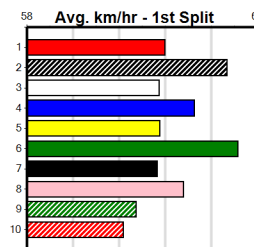

GEELONG PRINTING

Distance: 400m, Race Type: Grade 5, Total Prizemoney: $2,925
1st: $1,950, 2nd: $600, 3rd: $300, 4th: $75

SCOTLAND YARD (6) has won three of six here and he has the speed to cross and lead throughout. IF HE COULD (4) is better than his past two and he can work into the mix mid race. BLACKPOOL RANGER (8) can come out running at times

Watchdog Tips: 6 4 8 7 **Bet:** Win 6

1

RABADA [5] **Down on confidence, may get crowded, place $7.50**
BK Dog Dec-21 Sire: TOMMY SHELBY Dam: CHLOE LOUISE
Owner(s): FISHOUNDS (SYN), D Fisher, S Fisher
Winning Distances: < 300m (0) 300 - 399m (1) 400 - 499m (7) 500 - 599m (0) 600 - 699m (0) > 700m (0)
Winning Weights: 31.6(1) 31.7(1) 31.8(1) 32.0(2) 32.2(2) 32.3(1)

1st	2nd	3rd	4th	5th	6th	7th	8th
1st (4) 32.3 425 BEN R4 31-Jul-24	24.15	24.14	1.5L TESS CABANG (24.24)	S/421	6.65	$2.30	X45
3rd (4) 32.1 435 SLE R6 14-Aug-24	24.52	24.45	1.00L DR. DYLAN (24.45)	M/111	5.18	$2.60	X45
3rd (6) 32.4 390 WBL R4 22-Aug-24	22.52	21.96	7.50L LEKTRA LYANNA (22.01)	S/63	8.98	$2.50	5
4th (6) 32.5 390 SHP R11 26-Aug-24	22.68	22.16	1.00L TESS CABANG (22.62)	S/73	8.75	$3.70	5
2nd (8) 32.5 390 WBL R12 29-Aug-24	22.17	22.08	0.25L BAD MOVE (22.16)	S/43	8.85	$3.90	5
5th (3) 32.6 390 BAL R3 04-Sep-24	22.58	21.89	8.50L CRUSH YOUR RUSH (21.99)	M/55	8.65	$11.10	5
7th (6) 32.6 390 WBL R12 12-Sep-24	23.09	21.89	12.00 FRONT COVER (22.25)	S/77	9.14	$4.30	5
7th (6) 33.8 400 GEL R12 18-Oct-24	23.29	22.40	7.00L WATERLOO BOY (22.81)	M/35	8.62	$17.50	5

Last 3 wins NOT included above

1st (2) 31.8 425 BEN R3 10-May-24	24.11	23.72	1.75L SWEET CAVIAR (24.22)	M/111	6.61	$6.00	5
1st (4) 32.2 350 HVL R8 21-Jun-24	19.54	19.54	1.00L CINNAMON DUST (19.60)	M/3	6.65	$4.80	T3-5
1st (6) 32.0 435 SLE R10 14-Jul-24	24.81	24.43	1.5L MR. WALLACE (24.91)	M/111	5.34	$2.60	5

Box History

Bx	1st	2nd	3rd	4th	5th	6th	7th	8th
1	1	1	2					
2	2		1	1	1	1	1	
3			2	1	1	1		
4	3		2	1	1	1	1	
5		2		1				
6	2	1	1	2	1	1	2	
7				1	1	1		
8		3		2	1			

Prize Best Starts Trk/Dts APM: $16140.00, 22.97(1)-30/9/23, 44-8-6-7, 3-0-0-0, 5301

2

SHERICKA [5] **Needs to lead, suspect late, prefer to watch $16.00**
BK Bitch Apr-22 Sire: HURRY SLOWLY Dam: ALPHA DEMETER
Owner(s): S Welsh
Winning Distances: < 300m (0) 300 - 399m (1) 400 - 499m (2) 500 - 599m (0) 600 - 699m (0) > 700m (0)
Winning Weights: 28.9(1) 29.2(1) 29.6(1)

1st	2nd	3rd	4th	5th	6th	7th	8th
2nd (6) 29.7 390 WBL R9 26-Aug-24	22.55	22.46	0.25L LUCY JANE (22.54)	Q/11	8.70	$2.40	6G
6th (6) 29.7 400 GEL R11 03-Sep-24	23.17	22.31	5.50L FANCY KIAARN (22.81)	M/23	8.61	$8.00	X67
1st (5) 29.6 390 WBL R9 09-Sep-24	22.56	22.33	1.75L SICILY (22.67)	Q/11	8.66	$1.40	6G
2nd (2) 29.7 390 WBL R4 23-Sep-24	22.52	22.47	0.75L SAINT TOMMY (22.47)	Q/11	8.51	$2.20	5
3rd (3) 29.5 390 WBL R12 03-Oct-24	22.52	21.93	1.00L SAINT TOMMY (22.45)	M/11	8.58	$7.40	5
5th (2) 29.3 390 WBL R3 10-Oct-24	22.57	21.87	8.50L MYRNIONG STORM (21.99)	Q/13	8.57	$14.30	X45
5th (8) 29.4 390 WBL R11 17-Oct-24	22.63	21.72	9.50L LEGGETT BALE (21.97)	S/44	8.80	$28.80	5
5th (3) 28.9 390 BAL R14 23-Oct-24	22.76	21.71	7.50L STRESS TEST (22.26)	M/75	8.72	$20.20	5

Last 3 wins NOT included above

1st (2) 29.2 400 GEL R3 15-Dec-23	22.82	22.36	0.10L NIMBLE TOMMY (22.82)	M/11	8.36	$35.50	M
1st (8) 28.9 400 GEL R9 16-Jan-24	22.50	22.30	2.25L ASTON PACE (22.64)	M/11	8.37	$5.50	7

Box History

Bx	1st	2nd	3rd	4th	5th	6th	7th	8th
1								
2	1	1		1	1		2	
3			1	1	1			1
4								1
5	1	1						
6		1				1		1
7		1			1			2
8	1	1			1			

Prize Best Starts Trk/Dts APM: $5780.00, 22.50(8)-16/1/24, 24-3-5-1, 11-2-3-0, 2444