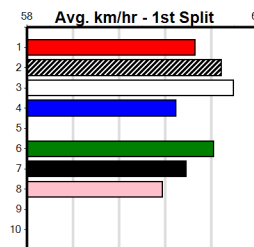

PARKER PUMPS

Distance: 460m, Race Type: Mixed 4/5, Total Prizemoney: $3,360
1st: $2,250, 2nd: $690, 3rd: $345, 4th: $75

MEPUNGA ROCKY (3) has been solidly placed in his two runs here and he can cross and lead throughout. NIMBLE BENNY (4) has a nice turn of foot and he will appreciate the empty draw outside. TENSION HEAD (2) may be the value runner

Watchdog Tips: **3** **4** **2** **6** **Bet:** **Box Trifecta 2,3,4,6 ($10 for 41.67%)**

Form Box	Wgt	Dist	Track	Date	Time	BON	Margin	1st/2nd (Time)	PIR	Checked	Comment	WR	Split 1	S/P	Grade	
1	LYRICAL LASSY [5] $12.00															
	Down on confidence, can miss the kick, tested															
	Trainer: Dallen Klemke (Lara)															
	Owner(s): D Klemke															
	Sire: GET IT GIZMO Dam: ZIPPING LYRIC															
	Winning Distances: < 300m (0) 300 - 399m (0) 400 - 499m (7) 500 - 599m (7) 600 - 699m (0) > 700m (0)															
	Winning Weights: 30.3(1) 30.4(1) 30.5(1) 30.6(1) 30.7(1) 30.8(2) 30.9(2) 31.1(2) 31.2(1) 31.3(1) 31.6(1)															
	<table border="1"> <thead> <tr><th>Bx</th><th>1st</th><th>2nd</th><th>3rd</th><th>4th</th><th>5th</th><th>6th</th><th>7th</th><th>8th</th></tr> </thead> <tbody> <tr><td>1</td><td>3</td><td>1</td><td></td><td></td><td>1</td><td></td><td></td><td></td></tr> <tr><td>2</td><td></td><td></td><td>2</td><td>1</td><td>1</td><td></td><td>1</td><td></td></tr> <tr><td>3</td><td>1</td><td></td><td></td><td>2</td><td></td><td>1</td><td></td><td></td></tr> <tr><td>4</td><td></td><td>1</td><td>1</td><td></td><td>2</td><td></td><td>2</td><td></td></tr> <tr><td>5</td><td>4</td><td>1</td><td>2</td><td></td><td>2</td><td>2</td><td>1</td><td>1</td></tr> <tr><td>6</td><td>2</td><td>2</td><td></td><td>1</td><td></td><td></td><td></td><td></td></tr> <tr><td>7</td><td>2</td><td></td><td>1</td><td></td><td></td><td>2</td><td></td><td></td></tr> <tr><td>8</td><td>2</td><td>1</td><td>1</td><td>2</td><td>1</td><td></td><td></td><td></td></tr> </tbody> </table>															
	<table border="1"> <thead> <tr><th>Prize</th><th>Best</th><th>Starts</th><th>Trk/Dts</th><th>APM</th></tr> </thead> <tbody> <tr><td></td><td></td><td>$55055.00</td><td>26.00(3)-4/7/23</td><td></td></tr> <tr><td></td><td></td><td></td><td>50-14-6-7</td><td></td></tr> <tr><td></td><td></td><td></td><td>5-1-0-1</td><td></td></tr> <tr><td></td><td></td><td></td><td>7220</td><td></td></tr> </tbody> </table>															
	<table border="1"> <thead> <tr><th>Prize</th><th>Best</th><th>Starts</th><th>Trk/Dts</th><th>APM</th></tr> </thead> <tbody> <tr><td></td><td></td><td>$19210.00</td><td>FSTD</td><td></td></tr> <tr><td></td><td></td><td></td><td>31-9-5-5</td><td></td></tr> <tr><td></td><td></td><td></td><td>0-0-0-0</td><td></td></tr> <tr><td></td><td></td><td></td><td>8392</td><td></td></tr> </tbody> </table>															
2	TENSION HEAD [5] $7.50															
	Better than his past two, good muster, threat															
	Trainer: Katrina Evans (Kyneton)															
	Owner(s): JimKat Racing (SYN), J Holt, K Evans															
	Sire: TOMMY SHELBY Dam: SNOOKY															
	Winning Distances: < 300m (0) 300 - 399m (2) 400 - 499m (6) 500 - 599m (1) 600 - 699m (0) > 700m (0)															
	Winning Weights: 31.2(1) 31.3(1) 31.4(1) 31.6(1) 31.7(2) 31.8(1) 31.9(2)															
	<table border="1"> <thead> <tr><th>Bx</th><th>1st</th><th>2nd</th><th>3rd</th><th>4th</th><th>5th</th><th>6th</th><th>7th</th><th>8th</th></tr> </thead> <tbody> <tr><td>1</td><td>1</td><td></td><td>1</td><td></td><td></td><td>1</td><td></td><td></td></tr> <tr><td>2</td><td>2</td><td>2</td><td>2</td><td></td><td>2</td><td></td><td></td><td></td></tr> <tr><td>3</td><td>1</td><td>2</td><td></td><td></td><td></td><td>1</td><td>1</td><td></td></tr> <tr><td>4</td><td>1</td><td></td><td></td><td>1</td><td></td><td></td><td></td><td></td></tr> <tr><td>5</td><td>2</td><td></td><td>1</td><td></td><td></td><td></td><td></td><td></td></tr> <tr><td>6</td><td>1</td><td>1</td><td></td><td></td><td></td><td></td><td>1</td><td>1</td></tr> <tr><td>7</td><td>1</td><td></td><td></td><td>1</td><td>1</td><td>1</td><td></td><td></td></tr> <tr><td>8</td><td></td><td></td><td>1</td><td></td><td>1</td><td>1</td><td></td><td></td></tr> </tbody> </table>															
	<table border="1"> <thead> <tr><th>Prize</th><th>Best</th><th>Starts</th><th>Trk/Dts</th><th>APM</th></tr> </thead> <tbody> <tr><td></td><td></td><td>$19210.00</td><td>FSTD</td><td></td></tr> <tr><td></td><td></td><td></td><td>31-9-5-5</td><td></td></tr> <tr><td></td><td></td><td></td><td>0-0-0-0</td><td></td></tr> <tr><td></td><td></td><td></td><td>8392</td><td></td></tr> </tbody> </table>															
	<table border="1"> <thead> <tr><th>Prize</th><th>Best</th><th>Starts</th><th>Trk/Dts</th><th>APM</th></tr> </thead> <tbody> <tr><td></td><td></td><td>$25405.00</td><td>26.12(6)-25/10/24</td><td></td></tr> <tr><td></td><td></td><td></td><td>14-4-3-2</td><td></td></tr> <tr><td></td><td></td><td></td><td>2-0-1-1</td><td></td></tr> <tr><td></td><td></td><td></td><td>14410</td><td></td></tr> </tbody> </table>															
3	MEPUNGA ROCKY [5] $2.40															
	Solidly placed in his past two, hard to reel in															
	Trainer: Jeffrey Britton (Anakie)