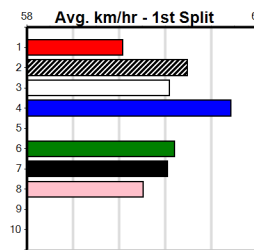

TTS ELECTRICS

Distance: 460m, Race Type: Grade 5, Total Prizemoney: $2,925
1st: $1,950, 2nd: $600, 3rd: $300, 4th: $75

CRACKERJACK TONK (4) has gone three for three and he should be able to light them up soon after box rise. GIACOMO (2) is a nice up and comer and he will be in the firing line throughout. LEON'S ENTITY (7) has been placed in both runs here.

Watchdog Tips: **4** **2** **7** **1** **Bet:** Box Quinella 2,4,7 ($10 for 333.33%)

1

PAW SAMUEL (NSW)[5] **Unbeaten here, has the good draw, respect** **$4.80**
BK Dog Jan-23 Sire: BERNARDO Dam: FAITHY BALE Trainer: Samantha Grenfell (Anakie)
Owner(s): B Wheeler
Winning Distances: < 300m (0) 300 - 399m (0) 400 - 499m (3) 500 - 599m (0) 600 - 699m (0) > 700m (0)
Winning Weights: 29.5(1) 29.9(2)

Box	1st	2nd	3rd	4th	5th	6th	7th	8th
1	1							
2	1							
3								
4								
5	1							
6								
7								
8								1

Prize Best $3160.00
Starts 25.90(1)-15/10/24
Trk/Dts 7-3-0-1
APM 2-2-0-0 3128

2

GIACOMO [5] **Nice prospect, great turn of foot, main danger** **$3.20**
BK Dog Dec-22 Sire: FERAL FRANKY Dam: TILLY LEE Trainer: Jeffrey Britton (Anakie)
Owner(s): V Borg
Winning Distances: < 300m (0) 300 - 399m (1) 400 - 499m (2) 500 - 599m (0) 600 - 699m (0) > 700m (0)
Winning Weights: 29.7(1) 29.8(1) 30.1(1)

Box	1st	2nd	3rd	4th	5th	6th	7th	8th
1	1							
2					1			
3	1							
4		1						
5					1			
6		1						
7	1			1				
8								

Prize Best $8150.00
Starts 26.21(5)-4/10/24
Trk/Dts 8-3-2-0
APM 1-0-0-0 6021

3

BLACKPOOL VIPER [5] **No luck since his Ballarat win, can atone, place** **$9.00**
BE Dog Jul-22 Sire: ASTON RUPEE Dam: LOCHINVAR ADORE Trainer: Alexis Kenyon (Lara)
Owner(s): R Kenyon
Winning Distances: < 300m (0) 300 - 399m (1) 400 - 499m (4) 500 - 599m (0) 600 - 699m (0) > 700m (0)
Winning Weights: 32.2(1) 32.3(2) 32.4(1) 32.7(1)

Box	1st	2nd	3rd	4th	5th	6th	7th	8th
1	1							
2	1							
3	3	2		1	2			
4			2	1			1	
5	1			1				
6	1		1				1	
7				1	1			2
8		1				1	1	

Prize Best $10605.00
Starts FSTD
Trk/Dts 27-5-5-2
APM 0-0-0-0 6267

4

CRACKERJACK TONK [5] **Unbeaten, explodes soon after box rise, yes** **$3.60**
BK Dog Jan-23 Sire: SHIMA SHINE Dam: MAXIMUM SHIRLEY Trainer: Jordan Cooper (Lethbridge)
Owner(s): J Cooper
Winning Distances: < 300m (0) 300 - 399m (0) 400 - 499m (3) 500 - 599m (0) 600 - 699m (0) > 700m (0)
Winning Weights: 32.4(1) 32.7(1) 32.8(1)

Box	1st	2nd	3rd	4th	5th	6th	7th	8th
1	1							
2								
3								
4								
5								
6								
7								
8	2							

Prize Best $5580.00
Starts FSH
Trk/Dts 3-3-0-0
APM 0-0-0-0 4128

5

*** VACANT BOX ***
Sire: Dam: Trainer:
Owner(s):
Winning Distances: < 300m (0) 300 - 399m (0) 400 - 499m (0) 500 - 599m (0) 600 - 699m (0) > 700m (0)
Winning Weights: