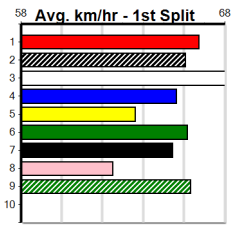

PITSTOP MOWER REPAIRS

Distance: 350m, Race Type: Grade 5 T3, Total Prizemoney: $1,530
1st: $1,000, 2nd: $320, 3rd: $160, 4th: $50

Watchdog Tips: **1** **3** **2** **7** **Bet:** **Win 1**

1 DOWN SOUTH GIRL [5] *Shown speed in solid wins last 3, can go close.*

BD	B	Mar-22	TOMMY SHELBY	LITTLE ZOE	$4.60
Trainer:	Jack Clarke (Creswick)				
6th (1)	26.2	350	HVL R8	02-Oct-24	20.24 19.63
1st (6)	26.5	350	HVL R7	11-Oct-24	19.61 19.42
1st (6)	26.6	350	HVL R8	18-Oct-24	19.53 19.53
1st (8)	27.2	350	HVL R6	25-Oct-24	19.78 19.78
Owner(s):	S Negrello				

Winning Boxes

1	2	3	4	5	6	7	8
1			1	1	2		2
Prize	$8,505.00						
Best	19.49						
Starts	26-7-2-4						
Trk/Dst	11-4-0-2						
APM	$6012						
ENG BAL 2024-11-04							

2 VOLKANOVSKI [5] *Resuming, talented but inconsistent, chance here.*

F	D	Feb-21	BERNARDO	EAU ROUGE	$3.60
Trainer:	Kate Gorman (Tanjil South)				
5th (6)	34.2	510	SLE R6	18-Aug-24	29.35 28.90
3rd (2)	34.5	510	SLE R6	01-Sep-24	29.11 28.97
8th (4)	34.8	510	SLE R6	08-Sep-24	29.34 28.65
7th (5)	34.8	350	HVL R10	15-Sep-24	19.70 19.34
Owner(s):	Eye Candy (SYN), C Wiik, K Gorman				

Winning Boxes

1	2	3	4	5	6	7	8
4	6		2	1	1	1	3
Prize	$60,689.38						
Best	19.70						
Starts	58-18-8-6						
Trk/Dst	1-0-0-0						
APM	$9002						

3 GET A GRIP [5] *Can come out running in his races, major player.*

RF	D	Nov-21	ASTON DEE BEE	COSMIC KATIE	$4.20
Trainer:	Brad Sands (Pakenham)				
7th (3)	35.3	350	HVL R8	02-Oct-24	20.26 19.63
5th (3)	35.0	350	HVL R8	09-Oct-24	19.72 19.45
3=(5)	34.7	350	HVL R8	25-Oct-24	19.96 19.78
3rd (8)	34.6	350	HVL R6	28-Oct-24	19.85 19.60
Owner(s):	B Sands				

Winning Boxes

1	2	3	4	5	6	7	8
2	1					2	
Prize	$11,066.25						
Best	19.42						
Starts	44-5-9-6						
Trk/Dst	24-3-6-4						
APM	$4718						

4 EASILY AMUSED (NSW)[5] *Solid placings here in 6 of his last 8, threat.*

RF	D	Jun-20	ORSON ALLEN	LUMINESCENCE	$6.50
Trainer:	Jodie Leek (Warrandyte)				
2nd (2)	34.8	300	HVL R10	04-Oct-24	16.91 16.70
3rd (2)	34.5	350	HVL R8	11-Oct-24	19.64 19.42
2nd (2)	34.9	300	HVL R10	15-Oct-24	16.87 16.68
6th (4)	34.8	350	HVL R9	27-Oct-24	19.76 19.12
Owner(s):	J Leek				

Winning Boxes

1	2	3	4	5	6	7	8
1		1	1	1			5
Prize	$12,315.00						
Best	19.64						
Starts	42-9-8-6						
Trk/Dst	4-0-1-1						
APM	$2028						
ENG HVL 2024-11-03							

5 UNO PEANUT (QLD)[5] *Good turn of foot once balanced, cannot dismiss.*

BD	D	Nov-20	ZAMBORA BROCKIE	ALPHA NEMESIS	$10.00
Trainer:	Pasquale Derubeis (Cape Woolamai)				
1st (2)	30.7	300	HVL R12	04-Oct-24	16.82 16.70
4th (7)	30.3	350	HVL R8	15-Oct-24	19.46 19.02
4th (6)	30.1	435	SLE R11	20-Oct-24	25.22 24.18
3rd (2)	30.3	350	HVL R6	25-Oct-24	20.10 19.78
Owner(s):	A Derubeis				

Winning Boxes

1	2	3	4	5	6	7	8
1	3	1	1		3		1
Prize	$12,830.00						
Best	19.46						
Starts	57-10-3-11						
Trk/Dst	4-0-0-2						
APM	$3713						

6 HE MAN [5] *Better for the run first up last start, keep safe.*

BK	D	May-21	HOOKEY	LEAVE ME OUT	$12.00
Trainer:	Donald Jarvis (Sydenham)				
3rd (5)	35.6	425	BEN R4	20-Jul-24	24.59 24.13
1st (8)	36.1	350	HVL R6	26-Jul-24	19.60 19.57
6th (2)	35.8	350	HVL R9	31-Jul-24	19.91 19.20
5th (4)	37.0	390	BAL R13	21-Oct-24	22.54 22.03
Owner(s):	D Jarvis				

Winning Boxes

1	2	3	4	5	6	7	8
1	1		2				2 3
Prize	$15,340.00						
Best	19.55						
Starts	66-9-9-10						
Trk/Dst	36-4-7-7						
APM	$2361						

7 CLARA STELLA [5] *Showed speed in handy placing 2 back, respect.*