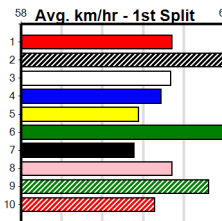

HEALESVILLE PHYSIO & SPORTS MEDICI

Distance: 300m, Race Type: Grade 5 T3, Total Prizemoney: \$1,530
1st: \$1,000, 2nd: \$320, 3rd: \$160, 4th: \$50

3

11:46AM

(VIC time)

OPEN HEAVEN (3) has produced solid efforts here in his last 3 starts and he looks like the one to beat with any luck early. AUSSIE SAVANNAH (8) has met some speedy types in her last few starts and can challenge in this.