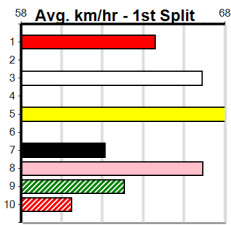

SPORTSBET MAKE IT A MULTI

Distance: 300m, Race Type: Tier 3 - Maiden, Total Prizemoney: $1,530
1st: $1,000, 2nd: $320, 3rd: $160, 4th: $50

1

11:05AM
(VIC time)

ASTON ASANTE (1) showed good speed in her smart placing 2 starts back and she may be the one to beat from her gun draw. ASTON SOVEREIGN (8) has shown talent in his 2 starts to date and he can challenge in this.

Watchdog Tips: **1** **8** **3** **2** **Bet:** **Win 1**