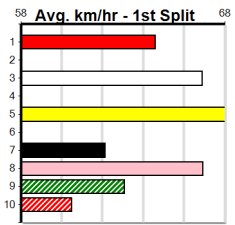

SPORTSBET MAKE IT A MULTI

Distance: 300m, Race Type: Tier 3 - Maiden, Total Prizemoney: $1,530
1st: $1,000, 2nd: $320, 3rd: $160, 4th: $50

1

11:05AM
(VIC time)

ASTON ASANTE (1) showed good speed in her smart placing 2 starts back and she may be the one to beat from her gun draw. ASTON SOVEREIGN (8) has shown talent in his 2 starts to date and he can challenge in this.

Watchdog Tips: **1** **8** **3** **2** **Bet:** **Win 1**