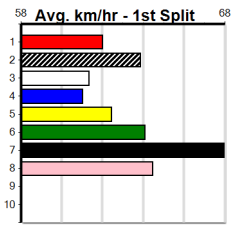

CROYDON HOMING PIGEON CLUB

Distance: 300m, Race Type: Tier 3 - Grade 6, Total Prizemoney: \$1,530
1st: \$1,000, 2nd: \$320, 3rd: \$160, 4th: \$50

10

2:07PM

(VIC time)

MATCHBOX FLAME (7) has recorded good wins here in 2 of her last 3 starts and she looks like the one to beat again in this. GOT FLAIR (2) was placed in 6 starts in a row before his last start and he could be right in the mix again.