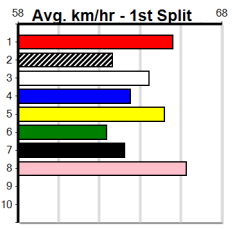

Healesville

CENTRAL SCAFFOLDS

Distance: 350m, Race Type: Tier 3 - Grade 7, Total Prizemoney: $1,530
1st: $1,000, 2nd: $320, 3rd: $160, 4th: $50

9

1:51PM
(VIC time)

MATCHBOX HONEY (8) is an improving type who has been good in her last two starts here and she looks like the one to beat. ROWDY'S BEAST (3) recorded a smart 300m placing here last start and she looks like the main danger.

Watchdog Tips: **8** **3** **4** **5** Bet: **Box Trifecta 3,4,5,8 ($10 for 41.67%)**