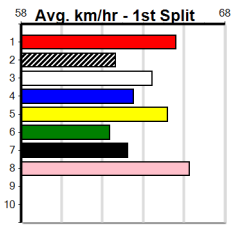

CENTRAL SCAFFOLDS

Distance: 350m, Race Type: Tier 3 - Grade 7, Total Prizemoney: $1,530
1st: $1,000, 2nd: $320, 3rd: $160, 4th: $50

9

1:51PM

(VIC time)

MATCHBOX HONEY (8) is an improving type who has been good in her last two starts here and she looks like the one to beat. ROWDY'S BEAST (3) recorded a smart 300m placing here last start and she looks like the main danger.

Watchdog Tips: **8** **3** **4** **5** **Bet:** **Box Trifecta 3,4,5,8 ($10 for 41.67%)**