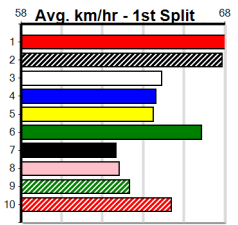

11
2:22PM
(VIC time)

LITTLE WHIP (8) has produced solid wins here in 4 of her last 5 starts an she looks like the one to beat again today. FIDDLES (1) is drawn to race on the speed from the outset in this and he looks set to be prominent throughout.

Watchdog Tips: **8** **1** **2** **4** Bet: **Quinella 1/8 ($10 for 1000%)**