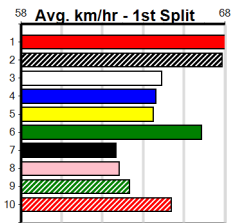

11

2:22PM
(VIC time)

LITTLE WHIP (8) has produced solid wins here in 4 of her last 5 starts an she looks like the one to beat again today. FIDDLES (1) is drawn to race on the speed from the outset in this and he looks set to be prominent throughout.

Watchdog Tips: **8** **1** **2** **4** **Bet:** **Quinella 1/8 ($10 for 1000%)**