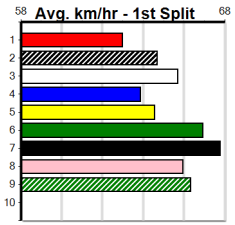

"THE SHED" @ Healesville Greys

Distance: 350m, Race Type: Grade 5 T3, Total Prizemoney: $1,530
1st: $1,000, 2nd: $320, 3rd: $160, 4th: $50

6

12:47PM
(VIC time)

NOT FORGIVEN (7) can set the tempo soon after box rise in this and she looks like the one to beat after her solid 300m win 3 starts back. BRENDEN (4) will find this a bit easier than his last few starts and could be the main danger.

Watchdog Tips: **7** **4** **1** **6** **Bet:** **Win 7**