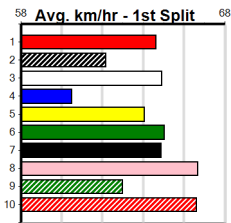

CANYA IGNITE (6) can explode soon after box rise in his races and he may prove hard to hold out in this. CRUISING AMY (8) has recorded handy placings from wide draws in 2 of her last 3 starts and she can challenge again.

Watchdog Tips:

6

8

4

2

Bet:

Win 6

Main race listing table with columns: Form, Box, Weight, Dist, Track, Date, Time, BON, Margin, 1st/2nd (Time), PIR, Checked, Comment, W/R, Split 1, S/P, Grade. Includes race details for Western Feel, Winter Bale, Daren's Tiger, Norbit, Choji Akimichi, Canya Ignite, Destini Bellanca, Cruising Amy, Hard Rotor, and Jazz Hands.