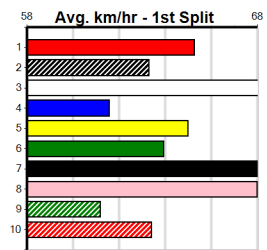

SPORTSBET BS RESPONSIBLY

Distance: 300m, Race Type: Grade 5 T3, Total Prizemoney: $1,530
1st: $1,000, 2nd: $320, 3rd: $160, 4th: $50

WALTZING BLAZE (8) can race on the speed from the outset in this and he has the motor to prove too powerful in the run to the judge. SONIC SHOCKEAWAVE (3) can race on the speed throughout as well and looks like the main danger.

Watchdog Tips: 8 3 6 1 Bet: Win 8

Form Box Wgt Dist Track Date Time BON Margin 1st/2nd (Time) PIR Checked Comment W/R Split 1 S/P Grade

CONTRALTO [5] Handy winner here 4 starts back, can threaten. $5.00
BK Bitch Aug-20 Sire: BARCIA BALE Dam: CHALLIS ANNIE
Owner(s): MALAHIA (SYN), S Reed, C Haigh
Trainer: Christine Haigh (Crossover)

Box History table and Prize Best Starts Trk/Dts APM for CONTRALTO

LATIN RHYTHM [5] May get burnt off early in this, looks unlikely. $15.00
F Bitch Aug-21 Sire: FERNANDO BALE Dam: RED ROCHELLE
Owner(s): C Knott
Trainer: Cameron Knott (Mt Camel)

Box History table and Prize Best Starts Trk/Dts APM for LATIN RHYTHM

SONIC SHOCKEAWAVE [5] Can race on the speed throughout, major player. $8.00
BK Bitch Mar-20 Sire: FERNANDO BALE Dam: PAUA TO AVOID
Owner(s): P Reinders
Trainer: Peter Reinders (Gruyere)

Box History table and Prize Best Starts Trk/Dts APM for SONIC SHOCKEAWAVE

NO MANNERS [5] Drawn to find too much trouble here, tough ask. $6.50
BK Dog Mar-22 Sire: FERAL FRANKY Dam: MANNERS MATTER
Owner(s): R Wood
Trainer: Ronald Wood (Warragul)

Box History table and Prize Best Starts Trk/Dts APM for NO MANNERS

HEART OF DARTS [5] Can be a bit too one paced, will need some luck. $21.00
BKW Bitch Jan-22 Sire: FARLEY TURBO Dam: PRINCESS MARJEN
Owner(s): BELLE ZAC AND CHARLIE (SYN), M Tabb, S Tabb
Trainer: Mathew Tabb (Lara)

Box History table and Prize Best Starts Trk/Dts APM for HEART OF DARTS

1

2

3

4

5