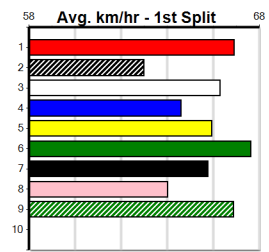

DREAMCHASERS - TICKETS ON SALE NOW

4

12:08PM

(VIC time)

Distance: 300m, Race Type: Grade 5 T3, Total Prizemoney: $1,530
1st: $1,000, 2nd: $320, 3rd: $160, 4th: $50

SLIPPERY SHARK (6) possesses a big motor once fully balanced and he may prove hard to hold out with an ounce of luck in this. FEROCIOUS SANDY (3) can explode soon after box rise in her races and she could be the main danger here.

Watchdog Tips: **6** **3** **7** **1** **Bet:** **Win 6**

Form Box	Wgt	Dist	Track	Date	Time	BON	Margin	1st/2nd (Time)	PIR	Checked	Comment	WR	Split 1	S/P	Grade

1

SIDEWINDER [5] **Can race on the speed throughout here, threat.** **$8.00**

WBK **Bitch** **Jul-20** **Sire: AUSSIE INFRARED** **Dam: SMOOTH MOVING** **Trainer: Christine Ithier (Springvale South)**

Owner(s): Dayas Star (SYN), G Ithier, C Ithier

Winning Distances: < 300m (0) 300 - 399m (8) 400 - 499m (0) 500 - 599m (0) 600 - 699m (0) > 700m (0)

Winning Weights: 27.6(1) 28.1(1) 29.0(1) 29.6(1) 29.7(1) 30.0(1) 30.2(1) 30.5(1)

2nd (3)	30.1	300	HVL	R3	23-Aug-24	17.31	16.77	1.75L DESTINI SPITFIRE (17.20)	M/3	.	.	.	4.08	$9.20	T3-5
8th (6)	30.1	300	HVL	R11	26-Aug-24	17.47	16.68	7.50L KING KABOOM (16.95)	M/1	.	.	.	3.98	$4.50	T3-5
2nd (6)	30.1	350	HVL	R9	13-Sep-24	19.68	19.47	2.50L ZIPPI MUSTANG (19.51)	Q/2	.	.	.	6.64	$35.00	T3-5
5th (1)	29.8	350	HVL	R4	19-Sep-24	19.93	19.49	5.00L HARD PRESS (19.59)	M/2	.	.	.	6.68	$25.20	T3-5
7th (1)	29.8	350	HVL	R6	02-Oct-24	20.02	19.63	5.50L RAGING COOPER (19.67)	M/7	.	.	.	6.75	$10.40	5
2nd (3)	29.7	300	HVL	R12	04-Oct-24	16.91	16.70	1.5L UNO PEANUT (16.82)	Q/1	.	.	.	3.97	$5.30	T3-5
4th (4)	29.7	300	HVL	R12	11-Oct-24	17.30	16.95	5.50L LITTLE WHIP (16.95)	M/7	.	.	.	4.13	$3.30	T3-5
1st (6)	29.7	300	HVL	R12	25-Oct-24	17.25	16.95	3.00L IRISH BREW (17.45)	M/4	.	SW	.	4.03	$4.50	T3-5

Last 3 wins NOT included above

1st (6)	30.0	350	HVL	R6	29-Dec-23	19.76	19.35	3.25L HUDSON RIVER (19.98)	Q/1	.	SW	.	6.56	$22.10	T3-5
1st (5)	30.5	300	HVL	R12	29-May-24	16.81	16.76	3.25L MARINO (17.03)	M/1	.	.	.	3.90	$5.70	5
1st (5)	29.6	300	HVL	R4	18-Jul-24	17.10	16.95	1.00L NOT FORGIVEN (17.17)	Q/1	.	SW	.	3.93	$6.00	T3-5

Box History

Bx	1st	2nd	3rd	4th	5th	6th	7th	8th
1	1	1	2	2	1	1	1	
2	2		1		2			
3		3		1	1		1	
4				3	2	2		
5	2	1	2		1		1	
6	2	2			1	2		1
7	1	1	1	1	1	2		
8			1	1	1		1	

Prize Best Starts Trk/Dts APM

$12055.00
16.81(5)-29/5/24
53-8-8-5
40-7-6-5
3677