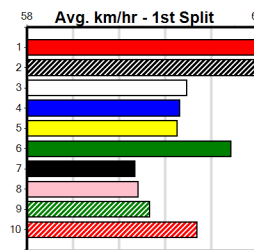

Distance: 300m, Race Type: Grade 5 T3, Total Prizemoney: $1,530
1st: $1,000, 2nd: $320, 3rd: $160, 4th: $50

LITTLE WHIP (8) has produced solid wins here in 4 of her last 5 starts an she looks like the one to beat again today. FIDDLES (1) is drawn to race on the speed from the outset in this and he looks set to be prominent throughout.

Watchdog Tips: **8** **1** **2** **4** **Bet:** Quinella 1/8 ($10 for 1000%)

1

FIDDLES [5] **$4.60**
BK Dog **Oct-21** **Sire: ALLEN DEED** **Dam: PENELOPES CRUZN** **Trainer: Paul Ellul (Noble Park North)**
Owner(s): R Ellul
Winning Distances: < 300m (0) 300 - 399m (7) 400 - 499m (0) 500 - 599m (0) 600 - 699m (0) > 700m (0)
Winning Weights: 29.6(2) 29.7(1) 29.8(1) 30.4(1) 30.6(2)

1st	2nd	3rd	4th	5th	6th	7th	8th
1st (7) 30.4 300 HVL R11 05-Aug-24 16.92 16.92 4.00L BURRA BRICE (17.20) M/1 . . . . . 6.62 $1.70 T3-5	1st (1) 30.6 300 HVL R11 16-Aug-24 17.07 16.77 1.00L YELICH (17.14) M/1 . . . . . 3.93 $1.60 T3-5	6th (6) 30.9 300 HVL R10 23-Aug-24 17.17 16.77 6.00L NEW ARRANGEMENT (16.77) M/7 . . . . . SW . 4.06 $2.80 T3-5	6th (8) 30.8 350 HVL R8 30-Aug-24 19.97 19.45 7.50L HEAD HUNTER (19.45) M/2 . . . . . 6.56 $6.90 T3-5	1st (3) 30.6 350 HVL R8 13-Sep-24 19.47 19.47 3.5L DENOMINATOR (19.71) Q/1 . . . . . 6.53 $4.20 T3-5	5th (3) 30.5 350 HVL R10 22-Sep-24 19.61 18.92 6.00L CAROLYN'S JOY (19.22) M/3 . . . . . 6.60 $8.60 5	2nd (3) 30.1 350 HVL R8 04-Oct-24 19.48 19.42 1.00L HEAD HUNTER (19.42) M/3 . . . . . 6.62 $4.60 T3-5	7th (7) 30.6 300 HVL R10 13-Oct-24 17.07 16.51 4.75L CREDITOR (16.73) M/6 . . . . . 4.13 $7.80 5

Last 3 wins NOT included above

1st (7) 29.7 350 HVL R6 06-Sep-23 19.45 19.30 1.5L FLEX FOR ME (19.54) M/1 . . . . . SW . 6.57 $4.40 7	1st (1) 29.6 350 HVL R4 07-Jan-24 19.57 19.03 0.50L DR. RIO (19.60) M/5 . . . . . 6.70 $2.00 X67	1st (1) 29.6 350 HVL R5 14-Jan-24 19.64 19.16 1.5L SPIRIT WORLD (19.74) M/6 . . . . . 6.77 $3.10 5

Box History

Bx	1st	2nd	3rd	4th	5th	6th	7th	8th
1	3				1	1		1
2								
3	2	1			1			1
4		4	2		1			
5			1	2	1			
6			1		1	2		
7	2				1	1	1	
8		1	1	2	1	1	1	

Prize Best Starts Trk/Dts APM
$15008.75
16.84(4)-30/7/23
37-7-6-5
11-3-3-1
3715