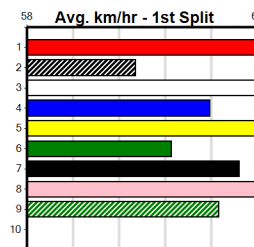

RSN GREY AREAS - WEDNESDAY & FRIDAY

Distance: 350m, Race Type: Grade 5 T3, Total Prizemoney: $1,530
1st: $1,000, 2nd: $320, 3rd: $160, 4th: $50

ELSIE DREAMING (8) has produced good wins here in two of her last three starts and she may be the one to beat in this. PURE PROMISE (5) is a veteran who is still up to this class and he may only need to step on terms to challenge here.

Watchdog Tips: 8 5 1 4 **Bet:** Win 8

1 MY BOY TED [5] **$5.50**
RF Dog Feb-22 **Sire: HOUDINI BOY Dam: IT'S A JEWEL**
Owner(s): K Norton **Trainer: Kylie Norton (Craigieburn)**
Winning Distances: < 300m (0) 300 - 399m (3) 400 - 499m (0) 500 - 599m (0) 600 - 699m (0) > 700m (0)

Winning Weights: 34.7(1) 35.0(1) 35.1(1)

Run	Pos	Wt	Dist	Track	Date	Time	BON	Margin	1st/2nd (Time)	PIR	Checked	Comment	WR	Split 1	S/P	Grade
1st	(1)	34.7	350	HVL	R7	02-Aug-24	19.82	19.11	0.50L ANOKE (19.84)	M/2	.	SW	.	6.63	$2.30	T3-RW
7th	(7)	34.3	350	HVL	R8	09-Aug-24	20.06	19.57	7.00L CRACKERJACK JET (19.58)	M/4	.	.	.	6.70	$22.70	T3-5
4th	(8)	34.3	350	HVL	R4	23-Aug-24	19.76	19.28	3.5L ZIPPI MUSTANG (19.52)	M/3	.	.	.	6.72	$8.90	T3-5
7th	(4)	34.4	350	HVL	R8	06-Sep-24	19.72	19.01	9.00L BALLAN BRUMBY (19.11)	S/6	.	.	.	6.71	$20.50	T3-5
8th	(8)	34.4	350	HVL	R7	13-Sep-24	20.06	19.47	6.00L GET A GRIP (19.64)	M/6	.	.	.	6.78	$7.50	T3-5
3rd	(4)	33.9	350	HVL	R7	20-Sep-24	20.01	19.41	4.75L GOLDEN COAST (19.69)	M/4	.	.	.	6.84	$2.50	5
5th	(7)	34.2	350	HVL	R7	27-Sep-24	20.01	19.32	5.00L ELSIE DREAMING (19.68)	M/4	.	.	.	6.66	$10.60	T3-5
ST	(-)	34.5	300	HVL		25-Oct-24	17.32		2.00L Trial Cleared	Q/11	.	1of4	.	3.97	.	ST

Last 3 wins NOT included above

1st	(8)	35.0	350	HVL	R9	14-Jun-24	19.98	19.40	0.75L IZAKAYA LAD (20.02)	M/1	.	.	.	6.70	$1.70	T3-M
1st	(2)	35.1	350	HVL	R9	05-Jul-24	19.83	19.67	0.50L STURGIS (19.85)	M/1	.	.	.	6.66	$1.90	T3-7

Box History

Bx	1st	2nd	3rd	4th	5th	6th	7th	8th
1	1							
2	1							
3				1				
4			1			1	2	
5		1			1			
6			1					
7	1			1	1			1
8	1			2				1

Prize Best Starts Trk/Dts APM
$4370.00
19.62(5)-26/7/24
19-3-2-3
17-3-2-3
2286