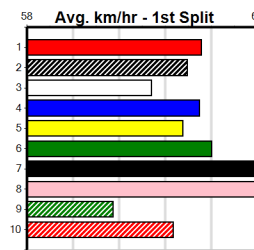

Watchdog Tips: 7 4 5 1 Bet: Win 7

Table with columns: Form Box, Wgt, Dist, Track, Date, Time, BON, Margin, 1st/2nd (Time), PIR, Checked, Comment, W/R, Split 1, S/P, Grade

MR. OTTO [7] Resuming, easier than his last 2, can threaten. \$8.50
Owner(s): R Aitken
Winning Distances: < 300m (0) 300 - 399m (1) 400 - 499m (0) 500 - 599m (0) 600 - 699m (0) > 700m (0)
Winning Weights: 31.3(1)
1st (5) 31.3 300 HVL R1 11-Aug-24 16.99 16.65 0.25L ASTON MERRICK (17.00) M/2 3.98 \$11.30 M
3rd (1) 31.7 300 HVL R2 18-Aug-24 17.32 16.84 4.50L SAXON KELTON (17.00) M/1 3.98 \$4.30 X67
2nd (4) 32.0 400 WGL R9 27-Aug-24 23.36 22.90 7.00L WHISKEY GOSSIP (22.90) M/12 8.24 \$8.40 X67
8th (4) 32.5 400 WGL R2 06-Sep-24 23.85 22.54 8.00L SON OF DUKE (23.31) M/68 8.66 \$15.60 7
5th (8) 32.3 400 WGL R10 17-Sep-24 23.61 22.38 13.00 MY NAME'S EDEN (22.76) M/45 SW 8.64 \$28.30 X67
Last 3 wins NOT included above