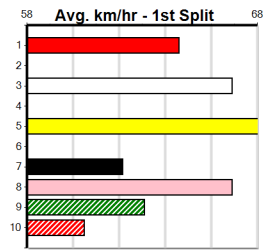

1
11:05AM

Distance: 300m, Race Type: Tier 3 - Maiden, Total Prizemoney: $1,530
1st: $1,000, 2nd: $320, 3rd: $160, 4th: $50

ASTON ASANTE (1) showed good speed in her smart placing 2 starts back and she may be the one to beat from her gun draw. ASTON SOVEREIGN (8) has shown talent in his 2 starts to date and he can challenge in this.

Watchdog Tips: 1 8 3 2 Bet: Win 1

Form Box Wgt Dist Track Date Time BON Margin 1st/2nd (Time) PIR Checked Comment W/R Split 1 S/P Grade
ASTON ASANTE [M] Good early, smart placing 2 starts back, go close. $3.20
RF Bitch Aug-21 Sire: ASTON DEE BEE Dam: ASTON LOPEZ Trainer: Glenn Campbell (Anakie)
Winning Distances: < 300m (0) 300 - 399m (0) 400 - 499m (0) 500 - 599m (0) 600 - 699m (0) > 700m (0)
Winning Weights:
7th (1) 24.1 390 WBL R1 20-Jun-24 23.55 22.27 18.00 DRAGONELLE (22.35) M/47 . . . W 9.00 $6.40 M
8th (3) 25.5 390 WBL R2 15-Aug-24 23.57 21.75 19.00 MORE WINE PLEASE (22.28) Q/17 . . . . 8.61 $35.30 M
7th (3) 25.5 390 WBL R1 20-Aug-24 23.49 22.30 11.00 MOONLIGHT COMET (22.74) Q/15 . . . . 8.72 $7.40 M
2nd (6) 25.7 390 WBL R1 09-Sep-24 22.97 22.33 1.00L SLOANE SQUARE (22.90) M/11 . . . . 8.77 $7.50 M
3rd (3) 25.7 390 BAL R1 16-Sep-24 23.14 22.20 2.50L ASTON VERGARA (22.98) Q/11 . . . . 8.47 $13.40 T3-M
8th (1) 25.8 390 BAL R3 23-Sep-24 23.69 22.35 14.00 PIPPA (22.71) Q/28 . . . W 8.70 $13.50 T3-M
2nd (8) 25.1 390 SHP R1 12-Oct-24 22.69 21.99 6.00L BROWSER (22.29) M/22 . . . . 8.57 $19.30 M
4th (1) 25.8 390 BAL R1 17-Oct-24 22.98 22.15 3.5L ALWAYS LOYAL (22.74) M/12 . . . . 8.61 $12.50 T3-M
Last 3 wins NOT included above
Prize Best $850.00
Starts 8-0-2-1
Trk/Dts 0-0-0-0
APM 754

START THE BOUNCE [M] Far from disgraced here last start, can threaten. $8.50
WBK Dog Sep-22 Sire: KOBLENZ Dam: SHE'S GOT BOUNCE Trainer: Anthony Clarke-bruce (Strathmert)
Winning Distances: < 300m (0) 300 - 399m (0) 400 - 499m (0) 500 - 599m (0) 600 - 699m (0) > 700m (0)
Winning Weights:
6th (6) 30.7 300 HVL R1 15-Oct-24 17.56 16.68 6.00L BILLY SET (17.17) M/4 . . . . 4.08 $17.50 M
5th (8) 30.8 300 HVL R1 27-Oct-24 17.35 16.41 7.50L MUMS PEARL (16.85) Q/2 . . . . 3.98 $15.70 M
Last 3 wins NOT included above
Prize Best $0.00
Starts 17.35(8)-27/10/24
Trk/Dts 2-0-0-0
APM 0

PUT IT TOGETHER [M] Produced a smart trial here this week, chance. $5.00
F Dog Feb-23 Sire: ASTON RUPEE Dam: FLYRITE Trainer: Murray Collyer (Coburg East)
Winning Distances: < 300m (0) 300 - 399m (0) 400 - 499m (0) 500 - 599m (0) 600 - 699m (0) > 700m (0)
Winning Weights:
3rd (6) 35.9 300 HVL R1 22-Sep-24 17.31 16.59 6.00L CANYA WILDFIRE (16.91) S/7 . . . . 4.17 $6.70 MH
7th (7) 36.2 350 HVL R2 29-Sep-24 20.09 19.20 9.00L MINH ZOE (19.50) S/7 . . . . 6.78 $2.90 M
7th (5) 36.3 300 HVL R1 11-Oct-24 17.65 16.95 7.00L WITCHER ROSE (17.18) S/7 . . . V3 4.16 $2.70 T3-M
ST (-) 35.6 300 HVL 27-Oct-24 17.18 3.25L Trial Cleared S/22 . . . 2of4 . . . ST
Last 3 wins NOT included above
Prize Best $260.00
Starts 17.31(6)-22/9/24
Trk/Dts 3-0-0-1
APM 208