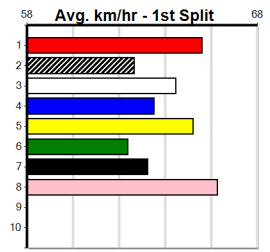

CENTRAL SCAFFOLDS

Distance: 350m, Race Type: Tier 3 - Grade 7, Total Prizemoney: $1,530
1st: $1,000, 2nd: $320, 3rd: $160, 4th: $50

MATCHBOX HONEY (8) is an improving type who has been good in her last two starts here and she looks like the one to beat. ROWDY'S BEAST (3) recorded a smart 300m placing here last start and she looks like the main danger.

Watchdog Tips: 8 3 4 5 Bet: Box Trifecta 3,4,5,8 ($10 for 41.67%)

Race card for METAL BENDER (NSW) [7]. Includes details on sire (FLYING RICCIARDO), dam (ARIYA), winning distances, and a box history table.

Race card for ASTON ACACIA [7]. Includes details on sire (HARD STYLE RICO), dam (ASTON ECLIPSE), winning distances, and a box history table.

Race card for ROWDY'S BEAST [7]. Includes details on sire (BEAST UNLEASHED), dam (RUBY GIRL), winning distances, and a box history table.

Race card for COMO PRINCE [7]. Includes details on sire (FERNANDO BALE), dam (BETTA BALE), winning distances, and a box history table.

Race card for SUPER POTATO [7]. Includes details on sire (ORSON ALLEN), dam (SHE WILL BLOOM), winning distances, and a box history table.