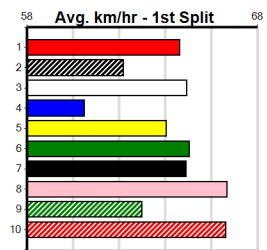

GORSKI ENGINEERING

Distance: 350m, Race Type: Tier 3 - Grade 6, Total Prizemoney: $1,530
1st: $1,000, 2nd: $320, 3rd: $160, 4th: $50

CANYA IGNITE (6) can explode soon after box rise in his races and he may prove hard to hold out in this. CRUISING AMY (8) has recorded handy placings from wide draws in 2 of her last 3 starts and she can challenge again.

Watchdog Tips: 6 8 4 2 Bet: Win 6

Western Feel [6] Been well beaten in recent times, prefer others. $41.00
Owner(s): Eye Candy (SYN), C Wilk, K Gorman
Sire: ZIPPING GARTH Dam: DREAMY EYES
Trainer: Judy Brereton (Tanjil South)
Box History table and race results.

Winter Bale (NSW)[6] *** SCRATCHED *** $5.50
Owner(s): B Middling
Sire: ALLEN DEED Dam: WANNA ALLEN
Trainer: Brendan Middling (Rockbank)
Box History table and race results.

Daren's Tiger [6] Not racing well enough of late, needs it easier. $34.00
Owner(s): N Mason
Sire: ASTON KIMETTO Dam: BLUEGRASS ICON
Trainer: Neil Mason (Euroa)
Box History table and race results.

Norbit [6] Showed mid race pace in placing 2 back, chance. $4.20
Owner(s): Western Wizard (SYN), H Demoor, C Hudson
Sire: FERNANDO BALE Dam: RASPUTIA
Trainer: Raymond Gatt (Bannockburn)
Box History table and race results.

Choji Akimichi [6] Handy efforts in his last 2 here but may need luck $10.00
Owner(s): A Blake
Sire: FERAL FRANKY Dam: LADY PANDORA
Trainer: Mary Blake (White Hills)
Box History table and race results.