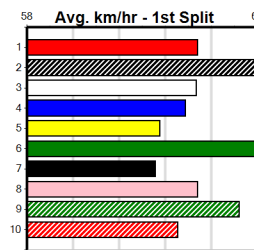

HEALESVILLE PHYSIO & SPORTS MEDICINE

Distance: 300m, Race Type: Grade 5 T3, Total Prizemoney: $1,530
1st: $1,000, 2nd: $320, 3rd: $160, 4th: $50

OPEN HEAVEN (3) has produced solid efforts here in his last 3 starts and he looks like the one to beat with any luck early. AUSSIE SAVANNAH (8) has met some speedy types in her last few starts and can challenge in this.

Watchdog Tips: **3** **8** **6** **1** **Bet:** Box Quinella 3,6,8 ($10 for 333.33%)

1

TASMAN HOPE (TAS)[5] Comes into calculations from this draw. **$6.50**

BK Dog May-21 Sire: GENERAL DESTINI Dam: ALARMING BETTY
Owner(s): San Antonio (SYN), E Rinaldi, J Rinaldi
Trainer: Kylie Norton (Craigieburn)

Winning Distances: < 300m (0) 300 - 399m (11) 400 - 499m (0) 500 - 599m (0) 600 - 699m (0) > 700m (0)

Winning Weights: 31.6(1) 32.5(5) 32.6(1) 32.8(1) 33.0(1) 33.1(1) 33.2(1)

Run	Dist	Time	Time	BOB	Margin	1st/2nd (Time)	PIR	Checked	Comment	WR	Split 1	S/P	Grade
2nd (4)	32.6	390	SHP	R4	22-Aug-24	22.56	22.33	0.75L	URANA WHIRLWIND (22.52)	M/22	.	.	8.50 $5.80 T3-5
5th (7)	32.5	390	SHP	R4	29-Aug-24	22.96	22.11	7.00L	HALEIGH VELLA (22.49)	M/44	.	.	8.71 $9.80 5
2nd (7)	33.4	390	SHP	R4	07-Sep-24	22.50	22.49	0.10L	IN THEIR HONOUR (22.49)	M/11	.	SW	8.52 $2.30 5
1st (8)	33.0	390	SHP	R4	14-Sep-24	22.51	22.12	0.50L	THAI BUTTERFLY (22.54)	M/11	.	.	8.40 $7.70 5
4th (8)	32.7	300	HVL	R3	19-Sep-24	17.11	16.83	4.00L	BANK ROBBER (16.83)	M/2	.	.	3.94 $13.90 T3-5
8th (7)	32.8	390	SHP	R3	03-Oct-24	23.23	22.08	15.00	SMOKIN' GRACIE (22.23)	S/77	.	.	8.85 $18.90 T3-5
6th (3)	33.1	300	HVL	R4	11-Oct-24	17.23	16.95	3.75L	GLORIOUS GLORY (16.97)	M/2	.	.	3.94 $13.20 T3-5
5th (2)	32.9	390	BAL	R4	28-Oct-24	22.65	22.09	2.25L	HELLBOY (22.51)	Q/11	.	SW	8.37 $13.50 T3-5

Last 3 wins NOT included above

1st (5)	32.5	390	SHP	R5	18-Jan-24	22.46	22.46	0.50L	MARKEE BLUE (22.48)	Q/11	.	.	8.38 $11.40 T3-5
1st (5)	32.5	390	BAL	R4	08-Apr-24	22.41	22.25	1.75L	MY GIRL TORI (22.52)	Q/11	.	.	8.32 $5.40 T3-5
1st (3)	33.2	300	HVL	R4	26-Jul-24	16.97	16.76	2.00L	SHE IS SCARLET (17.10)	M/1	.	.	3.93 $4.00 T3-5

Box History

Bx	1st	2nd	3rd	4th	5th	6th	7th	8th
1								
2	2	5	2	1	2	1		2
3	1	1			1	2	4	1
4	1	3	3	1				1
5	4	1			3	1		
6	1	1						1
7		4			3	1	1	1
8	2	2		2	1	1	1	1

Prize Best Starts Trk/Dts APM $18195.00 16.92(6)-5/1/24 67-11-17-5 27-6-5-4 3719