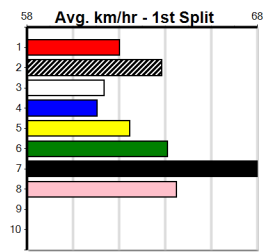

CROYDON HOMING PIGEON CLUB

Distance: 300m, Race Type: Tier 3 - Grade 6, Total Prizemoney: $1,530
1st: $1,000, 2nd: $320, 3rd: $160, 4th: $50

MATCHBOX FLAME (7) has recorded good wins here in 2 of her last 3 starts and she looks like the one to beat again in this. GOT FLAIR (2) was placed in 6 starts in a row before his last start and he could be right in the mix again.

Watchdog Tips: 7 2 3 6 Bet: Box Quinella 2,3,7 ($10 for 333.33%)

REGAL PHONIC [6] Better than most recent form may read, keep safe. $10.00
BK Bitch Jun-21 Sire: ASTON DEE BEE Dam: ACOUSTIC LEE
Owner(s): P Quinlan
Winning Distances: < 300m (0) 300 - 399m (2) 400 - 499m (0) 500 - 599m (0) 600 - 699m (0) > 700m (0)
Winning Weights: 28.1(1) 28.3(1)
6th (3) 27.9 300 HVL R1 28-Jun-24 17.82 16.68 9.50L DOWN SOUTH GIRL (17.17) M/4 4.16 $20.00 T3-M
3rd (3) 27.9 300 HVL R2 05-Jul-24 17.51 16.98 4.50L FLYING BESSIE (17.20) M/7 4.20 $9.60 T3-M
1st (4) 28.1 300 HVL R1 10-Jul-24 17.22 16.99 3.75L DAWN OF DELTA (17.47) M/4 4.08 $16.30 T3-M
1st (7) 28.3 350 HVL R5 18-Jul-24 19.85 19.56 1.5L STURGIS (19.94) M/5 6.76 $31.80 T3-7
6th (6) 28.6 350 HVL R4 23-Jul-24 20.01 19.36 5.50L WHATEVER HE SAID (19.64) M/7 6.86 $5.90 T3-RW
8th (3) 28.3 350 HVL R10 30-Jul-24 20.94 19.56 20.00 WILD VENUS (19.59) M/8 6.78 $43.60 T3-6
6th (1) 27.6 300 HVL R10 18-Oct-24 17.14 16.76 4.50L ARCHER EIGHT (16.83) M/6 4.60 $59.90 T3-RW
7th (3) 27.5 300 HVL R9 28-Oct-24 17.61 16.85 5.50L ZIPPING GEPETTO (17.24) S/5 4.09 $29.70 X67
Last 3 wins NOT included above
Trainer: Shara Quinlan (Rushworth)

GOT FLAIR (NSW)[6] Placed in 6 straight before last start, big show. $4.20
BD Dog Nov-22 Sire: FERNANDO BALE Dam: CHAMPION MODEL
Owner(s): B Alford
Winning Distances: < 300m (0) 300 - 399m (1) 400 - 499m (1) 500 - 599m (0) 600 - 699m (0) > 700m (0)
Winning Weights: 33.2(1) 33.3(1)
5th (5) 33.7 435 SLE R3 25-Aug-24 25.42 24.66 9.50L THORKILDSEN (24.77) M/644 5.49 $15.20 6G
3rd (3) 33.9 400 WGL R3 29-Aug-24 23.25 23.00 2.50L ASTON MAPLE (23.08) M/43 8.42 $6.10 T3-6
3rd (6) 34.2 435 SLE R4 04-Sep-24 24.88 24.62 3.75L DR. LEONI (24.62) S/633 5.43 $5.90 T3-6
2nd (8) 34.1 400 WGL R11 26-Sep-24 23.13 22.85 1.25L BON STAR (23.06) S/43 8.56 $2.20 T3-RW
2nd (1) 33.9 400 WGL R12 04-Oct-24 23.04 22.71 2.00L LIGHTNING AL (22.92) M/32 8.48 $10.00 6G
2nd (8) 33.8 400 WGL R3 11-Oct-24 23.09 22.36 1.75L WHISKEY GOSSIP (22.98) S/22 8.44 $6.20 6G
2nd (3) 34.2 435 SLE R4 20-Oct-24 24.73 24.18 1.00L ZIPPITY ZIPPIN' (24.67) M/111 5.28 $6.70 RW
8th (7) 33.9 300 HVL R10 27-Oct-24 17.24 16.41 7.50L NOVEMBER RAIN (16.72) M/6 4.31 $7.30 X67
Last 3 wins NOT included above
1st (2) 33.2 350 TRA R1 10-Jul-24 20.23 19.79 4.00L DR. LEONI (20.50) M/211 6.76 $1.50 M
1st (5) 33.3 400 WGL R9 25-Jul-24 23.32 23.01 0.25L TILLY GIRL (23.34) M/33 8.48 $7.00 T3-7
Trainer: Sharyn Combridge (Junction Villa)