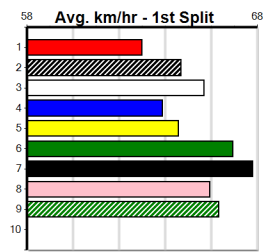

"THE SHED" @ Healesville Greys

6

12:47PM

(VIC time)

Distance: 350m, Race Type: Grade 5 T3, Total Prizemoney: $1,530
1st: $1,000, 2nd: $320, 3rd: $160, 4th: $50

NOT FORGIVEN (7) can set the tempo soon after box rise in this and she looks like the one to beat after her solid 300m win 3 starts back. BRENDEN (4) will find this a bit easier than his last few starts and could be the main danger.

Watchdog Tips: **7** **4** **1** **6** **Bet:** **Win 7**

1

ZIPPING GEPPETTO (NSW)[5] Smart wins in his last 2 starts, chance if steps. **$4.60**

BE Dog Dec-22 Sire: ASTON RUPEE Dam: ZIPPING MAGDA
Owner(s): Hallinan Hallinan (SYN), M Hallinan, F Hallinan
Winning Distances: < 300m (0) 300 - 399m (2) 400 - 499m (1) 500 - 599m (0) 600 - 699m (0) > 700m (0)
Winning Weights: 32.9(1) 33.7(1) 34.0(1)

Box	1st	2nd	3rd	4th	5th	6th	7th	8th
1								
2	1							
3								
4								
5								
6								
7	1							
8								

Trainer: Robert Camilleri (Lara)

Prize Best Starts Trk/Dts APM: $3160.00 FSTD 8-3-0-1 0-0-0-0 3160

2

REDEMPTION ROCK [5] Smart win here 4 starts back but this looks tough. **$26.00**

BK Dog Oct-21 Sire: BARCIA BALE Dam: ZIPPING JAMIE
Owner(s): S Randle
Winning Distances: < 300m (0) 300 - 399m (4) 400 - 499m (0) 500 - 599m (0) 600 - 699m (0) > 700m (0)
Winning Weights: 34.7(2) 35.6(1) 37.6(1)

Box	1st	2nd	3rd	4th	5th	6th	7th	8th
1								
2	1							
3								
4	1	2						
5	2	1	1	1	1	2		
6	1	1	1	1	1			
7	2			3	1	2		1
8	2	2	4	1	2	1		

Trainer: Stephen Tabb (Lara)

Prize Best Starts Trk/Dts APM: $10278.57 19.55(5)-24/1/24 57-4-8-6 8-2-1-1 3808

3

CATCH A RAINBOW [5] Talented but takes a while to warm up, place hopes **$5.50**

BK Bitch Nov-21 Sire: GET IT GIZMO Dam: MISS FIREBIRD
Owner(s): C Pirani
Winning Distances: < 300m (0) 300 - 399m (0) 400 - 499m (3) 500 - 599m (0) 600 - 699m (0) > 700m (0)
Winning Weights: 28.2(1) 28.3(1) 28.5(1)

Box	1st	2nd	3rd	4th	5th	6th	7th	8th
1								
2								
3								
4	1	1	1	1	2	1	1	
5								
6								
7	1	1	1					2
8	1	1	1	2	2			

Trainer: Cheryl Pirani (Boronia)

Prize Best Starts Trk/Dts APM: $6495.00 19.62(7)-9/10/24 41-3-4-5 8-0-4-2 2528

4

BRENDEN [5] Find this a bit easier than his last few, danger. **$6.50**

F Dog Mar-22 Sire: FERAL FRANKY Dam: MANNERS MATTER
Owner(s): R Wood
Winning Distances: < 300m (0) 300 - 399m (2) 400 - 499m (5) 500 - 599m (0) 600 - 699m (0) > 700m (0)
Winning Weights: 28.7(1) 28.8(1) 29.1(2) 29.2(1) 29.3(1) 29.5(1)

Box	1st	2nd	3rd	4th	5th	6th	7th	8th
1								
2								
3								
4	1	1	1	2	1	3	1	1
5	1	1	2	1	1	2		
6								
7	1	1		2	1	1		1
8	1	1			1			2

Trainer: Ronald Wood (Warragul)

Prize Best Starts Trk/Dts APM: $10550.00 19.68(3)-27/2/24 58-7-6-5 12-1-1-0 4576

5

BLUE NITROGEN [5] Can show early speed but place looks best. **$12.00**

BE Dog Jun-22 Sire: FERNANDO BALE Dam: PALACE LADY
Owner(s): H Taylor
Winning Distances: < 300m (0) 300 - 399m (0) 400 - 499m (3) 500 - 599m (0) 600 - 699m (0) > 700m (0)
Winning Weights: 28.0(1) 28.4(1) 28.6(1)

Box	1st	2nd	3rd	4th	5th	6th	7th	8th
1								
2	1	1	1	1	1			
3								
4								
5								
6								
7								
8								

Trainer: David Kerr (Caldermeade)

Prize Best Starts Trk/Dts APM: $4405.00 20.25(5)-28/10/24 23-3-3-2 1-0-1-0 2484