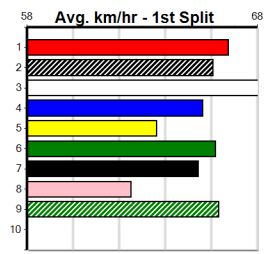

PITSTOP MOWER REPAIRS

Distance: 350m, Race Type: Grade 5 T3, Total Prizemoney: $1,530
1st: $1,000, 2nd: $320, 3rd: $160, 4th: $50

DOWN SOUTH GIRL (1) has shown speed in her solid wins in her last 3 starts and she is drawn to go close again in this. GET A GRIP (3) can come out running in his races and he could be in front for a long way if he steps cleanly.

Watchdog Tips: 1 3 2 7 Bet: Win 1

Race 1: DOWN SOUTH GIRL [5] Shown speed in solid wins last 3, can go close. $4.60. Owner: S Negrello. Winning Distances: < 300m (0) 300 - 399m (7) 400 - 499m (0) 500 - 599m (0) 600 - 699m (0) > 700m (0). Box History table and Prize Best Starts table included.

Race 2: VOLKANOVSKI [5] Resuming, talented but inconsistent, chance here. $3.60. Owner: Eye Candy (SYN), C Wilk, K Gorman. Winning Distances: < 300m (0) 300 - 399m (4) 400 - 499m (13) 500 - 599m (1) 600 - 699m (0) > 700m (0). Box History table and Prize Best Starts table included.

Race 3: GET A GRIP [5] Can come out running in his races, major player. $4.20. Owner: B Sands. Winning Distances: < 300m (0) 300 - 399m (5) 400 - 499m (0) 500 - 599m (0) 600 - 699m (0) > 700m (0). Box History table and Prize Best Starts table included.

Race 4: EASILY AMUSED (NSW)[5] Solid placings here in 6 of his last 8, threat. $6.50. Owner: J Leek. Winning Distances: < 300m (0) 300 - 399m (6) 400 - 499m (4) 500 - 599m (0) 600 - 699m (0) > 700m (0). Box History table and Prize Best Starts table included.

Race 5: UNO PEANUT (QLD)[5] Good turn of foot once balanced, cannot dismiss. $10.00. Owner: A Derubeis. Winning Distances: < 300m (0) 300 - 399m (10) 400 - 499m (0) 500 - 599m (0) 600 - 699m (0) > 700m (0). Box History table and Prize Best Starts table included.