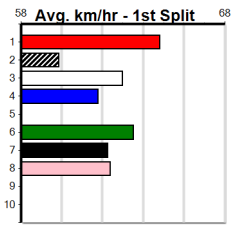

Sale

AUSTRALIAN QUALITY PET FOOD

Distance: 435m, Race Type: Grade 5, Total Prizemoney: $2,925
1st: $1,950, 2nd: $600, 3rd: $300, 4th: $75

7
8:05PM
(VIC time)

Watchdog Tips: 0 0 0 0 Bet: .