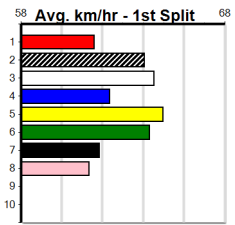

Sale

11

9:21PM

(VIC time)

WESTEND SUPERMARKET DAMSELS DA

Distance: 435m, Race Type: Grade 5, Total Prizemoney: \$2,925
1st: \$1,950, 2nd: \$600, 3rd: \$300, 4th: \$75

Watchdog Tips:

6