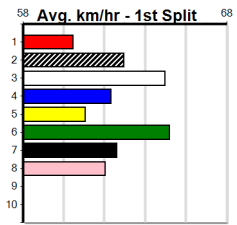

Sale

ROSEDALE FAMILY DENTAL DAMSELS D

12
9:44PM
(VIC time)

Distance: 435m, Race Type: Grade 5, Total Prizemoney: $2,925
1st: $1,950, 2nd: $600, 3rd: $300, 4th: $75

Watchdog Tips: **0 0 0 0** Bet: **.**