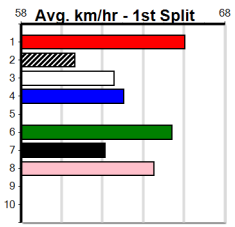

Sale

KEITH WILLIAMS REAL ESTATE

Distance: 435m, Race Type: Grade 5, Total Prizemoney: $2,925
1st: $1,950, 2nd: $600, 3rd: $300, 4th: $75

4

6:59PM

(VIC time)

DAINTREE DAMAGE (1) was a slashing 22.65 Warragul winner last time and he is drawn to make every post a winner. PAW JUDAS (8) was impressive when placed at Ballarat and he exits the same draw tonight. PAW BERRY (6) can run a cheeky race

Watchdog Tips:

1

8

6

2

Bet:

Win 1