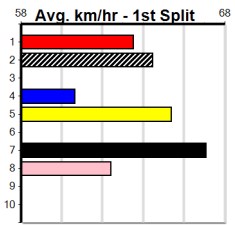

Sale

CARPET COUNTRY TRARALGON

Distance: 435m, Race Type: Mixed 4/5, Total Prizemoney: $3,360
1st: $2,250, 2nd: $690, 3rd: $345, 4th: $75

9

8:44PM

(VIC time)

STITCH AND SHOUT (2) was a slashing 28.66 winner here last time and he is suited back to this distance range. HAY RILEY (1) is never far away over this journey and he will get the gun run throughout. QUENARA BALE (4) has claims

Watchdog Tips: **2** **1** **4** **7** **Bet:** **Box Quinella 1,2,4 ($10 for 333.33%)**