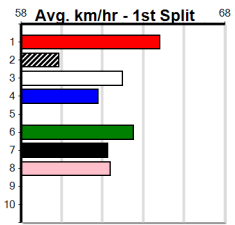

Sale

AUSTRALIAN QUALITY PET FOOD

Distance: 435m, Race Type: Grade 5, Total Prizemoney: $2,925
1st: $1,950, 2nd: $600, 3rd: $300, 4th: $75

7
8:05PM
(VIC time)

BETSIE BALE (8) will find this easier than her most recent racing and she should be able to round them up mid race. SOUTHERN LAW (6) has a good record here and he can settle near the speed. SAND DUNES (7) can run a cheeky race

Watchdog Tips: **8** **6** **7** **2** **Bet:** **Win 8**