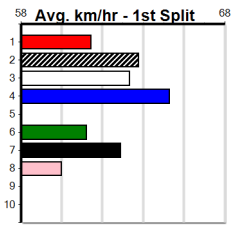

Sale

PIZZA BOYS TRARALGON

Distance: 435m, Race Type: Mixed 6/7, Total Prizemoney: $2,925
1st: $1,950, 2nd: $600, 3rd: $300, 4th: $75

3
6:32PM
(VIC time)

ROYAL PRIDE (3) was brilliant when placed here last time and he should turn for home with a nice break. HAMISH ROSE (1) is better than his past two and he just needs a clear crack mid race. DR. YELLOWSTONE (8) is racing with confidence.

Watchdog Tips: **3** **1** **8** **2** **Bet:** **Win 3**