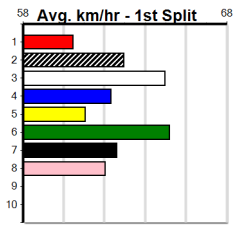

Sale

12
9:44PM
(VIC time)

ROSEDALE FAMILY DENTAL DAMSELS D

Distance: 435m, Race Type: Grade 5, Total Prizemoney: $2,925
1st: $1,950, 2nd: $600, 3rd: $300, 4th: $75

AKINA JAZZ (2) has a great record here and she is expected to fire fresh. KELLI (5) has a solid record here and she should be able to settle near the speed. BEGONIA BELL (6) has regained some much needed confidence of late.

Watchdog Tips: **2** **5** **6** **8** **Bet:** **Box Quinella 2,5,6 ($10 for 333.33%)**