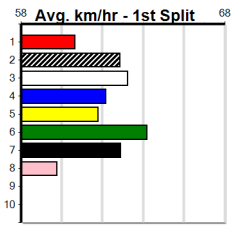

Sale

LANGDEN CONSTRUCTIONS

Distance: 435m, Race Type: Grade 7, Total Prizemoney: $2,925
1st: $1,950, 2nd: $600, 3rd: $300, 4th: $75

2

6:12PM
(VIC time)

DR. BELL (6) has proven to be a reliable beginner to date and she should turn for home with a nice break. JUST A NEO (8) powered to the line in his 24.72 win here and he should get plenty of room early on. DR. ZEEKA (4) can run a cheeky race

Watchdog Tips: **6** **8** **4** **2** **Bet:** **Win 6**