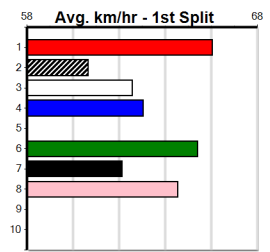

Sale

4

6:59PM

(VIC time)

KEITH WILLIAMS REAL ESTATE

Distance: 435m, Race Type: Grade 5, Total Prizemoney: $2,925
1st: $1,950, 2nd: $600, 3rd: $300, 4th: $75

DAINTREE DAMAGE (1) was a slashing 22.65 Warragul winner last time and he is drawn to make every post a winner. PAW JUDAS (8) was impressive when placed at Ballarat and he exits the same draw tonight. PAW BERRY (6) can run a cheeky race

Watchdog Tips: 1 8 6 2 **Bet:** Win 1

Form Box	Wgt	Dist	Track	Date	Time	BON	Margin	1st/2nd (Time)	PIR	Checked	Comment	WR	Split 1	S/P	Grade	
1	DAINTREE DAMAGE [5] $2.80															
	Brilliant winner last time, well drawn, go close															
	BK Dog Oct-21 Sire: BERNARDO Dam: CHUNK OF LOVE Trainer: Ronald Winter (Denison)															
	Owner(s): R Winter															
	Winning Distances: < 300m (0) 300 - 399m (7) 400 - 499m (9) 500 - 599m (0) 600 - 699m (0) > 700m (0)															
	Winning Weights: 31.2(1) 31.7(1) 32.1(1) 33.2(2) 33.3(1) 33.4(1) 33.7(3) 33.8(1) 34.2(1) 34.3(1) 34.5(2) 34.6(1)															
	2nd (6) 33.3 400 WGL R7 10-Sep-24 22.59 22.52 1.00L ASTON CORLEONE (22.53) M/22 . . . 8.28 $2.30 FFA															
	6th (3) 33.1 400 WGL R7 17-Sep-24 23.23 22.38 7.50L GOT THE LOT (22.73) M/45 . . . SW . . . 8.50 $7.10 FFA															
	4th (7) 33.4 435 SLE R7 22-Sep-24 24.80 24.32 4.50L GO STEVIE (24.49) M/334 . . . . . 5.28 $4.20 4															
	3rd (4) 33.4 435 SLE R6 29-Sep-24 24.61 24.44 1.25L FUNNY OLD FELLOW (24.53) M/222 . . . . . 5.27 $14.50 X34															
2	POLAR TEDDY [5] $7.50															
	Quick PB here, gets the gun run, keep safe															
	WBK Dog Jan-22 Sire: HOUDINI BOY Dam: MIGNON Trainer: Steve Nagy (Traralgon)															
	Owner(s): S Nagy															
	Winning Distances: < 300m (0) 300 - 399m (3) 400 - 499m (2) 500 - 599m (1) 600 - 699m (0) > 700m (0)															
	Winning Weights: 34.7(2) 34.8(1) 34.9(1) 35.3(1) 35.4(1)															
	2nd (5) 34.7 510 SLE R6 04-Sep-24 29.23 28.81 0.50L SMOOTH RANGER (29.20) M/433 . . . . . 9.38 $2.00 T3-5															
	5th (7) 35.2 435 SLE R6 18-Sep-24 25.21 24.68 3.5L VALENCIA TILLY (24.97) M/877 . . . . . 5.63 $3.90 T3-5															
	2nd (1) 34.9 435 SLE R6 25-Sep-24 25.13 24.88 2.00L JAYVILLE ZOE (25.00) S/644 . . . . . 5.51 $21.20 5															
	1st (1) 34.9 435 SLE R12 02-Oct-24 24.48 24.44 8.00L DR. NARNIA (25.01) Q/111 . . . . . 5.35 $3.40 5															
3	STELLAR CAREER [5] $12.00															
	Find this harder than her recent racing, tested															
	BK Bitch Mar-22 Sire: TOMMY SHELBY Dam: IN BLUE JEANS Trainer: Cheryl Morris (Briagolong)															
	Owner(s): L Jennings															
	Winning Distances: < 300m (0) 300 - 399m (0) 400 - 499m (5) 500 - 599m (0) 600 - 699m (0) > 700m (0)															
	Winning Weights: 27.3(2) 27.5(1) 27.8(2)															
	2nd (7) 27.2 435 SLE R12 04-Sep-24 24.85 24.62 0.10L BLACK PRESTIGE (24.85) M/112 . . . . . 5.23 $5.80 T3-5															
	6th (6) 27.6 400 WGL R12 12-Sep-24 23.43 22.86 4.50L INTER TRIGON (23.12) S/86 . . . . . SW . . . 8.86 $3.10 T3-5															
	1st (5) 27.5 435 SLE R12 18-Sep-24 24.80 24.68 4.25L GREEN CAN LAD (25.09) Q/111 . . . . . SW . . . 5.27 $2.40 T3-5															
	3rd (6) 27.6 435 SLE R5 25-Sep-24 25.30 24.88 1.00L BEFORE NOON (25.24) S/444 . . . . 5.42 $1.80 5															
4	AKINA LAD [5] $9.00															
	Better than his past two runs, can run a drum															
	BK Dog Jan-21 Sire: BERNARDO Dam: AKINA MOSS Trainer: Samantha McKay (Denison)															
	Owner(s): TAMBO (SYN), S McKay, J Rowley, D McKay															
	Winning Distances: < 300m (0) 300 - 399m (7) 400 - 499m (0) 500 - 599m (0) 600 - 699m (0) > 700m (0)															
	Winning Weights: 35.4(1) 35.6(1) 35.7(2) 36.2(1) 36.5(1) 37.1(1)															
	6th (7) 36.1 395 TRA R5 01-May-24 22.47 21.88 8.50L BLACK VIPER (21.88) M/566 . . . . 3.85 $25.90 X45															
	2nd (7) 36.0 435 SLE R6 05-May-24 24.81 24.32 0.50L MAN OF COURAGE (24.78) M/522 . . . . 5.35 $26.10 5															
	5th (2) 35.8 395 TRA R5 10-May-24 22.23 21.62 9.00L RUAPUKE ROCKS (21.62) M/555 . . . . 3.86 $14.90 5															
	4th (1) 35.5 395 TRA R6 21-Jun-24 22.55 22.01 5.50L COLLINDA RISE (22.18) Q/3355 . . . . 3.84 $21.90 X45															
5	*** VACANT BOX ***															
	Sire: Dam: Trainer:															
	Owner(s):