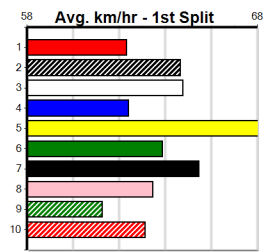

Sale
8
8:20PM
(VIC time)

ULTIMATE GIRLS WEEK AWAY

Distance: 510m, Race Type: Mixed 4/5, Total Prizemoney: $3,875
1st: $2,600, 2nd: $800, 3rd: $400, 4th: $75

SUNNYSIDE JO (5) pings the lids for a living and she should set up a nice break in the middle stages. JOROGUMO (7) was a dazzling 28.69 winner here last time and he will be in the firing line throughout. SMOOTH COLLINDA (6) just needs room early on

Watchdog Tips: **5** **7** **6** **2** **Bet:** **Box Quinella 5,6,7 ($10 for 333.33%)**

Form Box Wgt Dist Track Date Time BON Margin 1st/2nd (Time) PIR Checked Comment W/R Split 1 S/P Grade

1 GO ASTRAY [5] **$16.00**

Great win last time but this is harder, tested
Trainer: Margaret Read (Woodside)

Owner(s): M Read
Sire: DISINTERGRATE Dam: IRONBARK LASS

Winning Distances: < 300m (0) 300 - 399m (2) 400 - 499m (6) 500 - 599m (1) 600 - 699m (0) > 700m (0)

Winning Weights: 26.4(1) 26.9(2) 27.0(1) 27.4(1) 27.5(1) 28.0(1) 28.1(2)

Box	1st	2nd	3rd	4th	5th	6th	7th	8th
1	2	1	1	1	1	1	1	
2	2	1	1	1	1	1	1	
3					1		1	1
4					1	3		2
5		2					1	2
6	1			1		1	1	1
7	3				1	2	3	1
8	1		1	1				

Prize Best Starts Trk/Dts APM: $12390.00, 29.13(1)-23/10/24, 45-9-3-3, 2-1-0-0, 3958

2 RAPID HEART [4] **$7.50**

Dominant last time, early speed, keep safe
Trainer: Matthew Clark (Briagolong)

Owner(s): R Boyce
Sire: FERAL FRANKY Dam: MIAMI FERNANDO

Winning Distances: < 300m (0) 300 - 399m (1) 400 - 499m (3) 500 - 599m (1) 600 - 699m (0) > 700m (0)

Winning Weights: 32.8(1) 33.0(1) 33.6(1) 33.7(1) 33.8(1)

Box	1st	2nd	3rd	4th	5th	6th	7th	8th
1		2						
2			1					
3	1		1	1				
4	1			1				1
5				1	1		1	1
6	1			1				
7	2	1						
8				3				

Prize Best Starts Trk/Dts APM: $17927.50, 28.65(4)-2/10/24, 20-5-3-6, 2-1-1-0, 9829

3 COMPUTER MODEL (NSW)[5] **$21.00**

Likely to get crowded early on, prefer others
Trainer: Brian Alford (Yarram)

Owner(s): B Alford
Sire: BARCIA BALE Dam: CRUISER MODEL

Winning Distances: < 300m (0) 300 - 399m (0) 400 - 499m (5) 500 - 599m (2) 600 - 699m (0) > 700m (0)

Winning Weights: 31.8(1) 31.9(1) 32.6(1) 33.3(1) 33.6(1) 33.7(1) 34.0(1)

Box	1st	2nd	3rd	4th	5th	6th	7th	8th
1	4				1			
2	1	1	3					1
3						1		
4	1				1	1	2	1
5		1						
6					2			1
7	1		1					1
8		2	1	1				

Prize Best Starts Trk/Dts APM: $24874.38, 29.03(8)-9/10/24, 28-7-4-4, 5-0-1-0, 10856

4 ZIPPITY ZIPPIN' [5] **$8.00**

*** SCRATCHED ***
Trainer: Carolyn Jones (Rosedale)

Owner(s): C Jones
Sire: SUNSET SPITFIRE Dam: EL HELECHO

Winning Distances: < 300m (0) 300 - 399m (0) 400 - 499m (3) 500 - 599m (0) 600 - 699m (0) > 700m (0)

Winning Weights: 39.3(2) 39.6(1)

Box	1st	2nd	3rd	4th	5th	6th	7th	8th
1			1					
2								
3	1							
4	1							
5	1							
6								
7								
8								

Prize Best Starts Trk/Dts APM: $5880.00, FSTD, 4-3-0-1, 0-0-0-0, 4428

5 SUNNYSIDE JO [5] **$2.40**

Class edge, comes out like a rocket, take catching
Trainer: David Kerr (Caldermeade)

Owner(s): P Connell
Sire: MY REDEEMER Dam: MINTER BEE

Winning Distances: < 300m (0) 300 - 399m (0) 400 - 499m (6) 500 - 599m (9) 600 - 699m (3) > 700m (3)

Winning Weights: 26.5(1) 26.6(2) 26.7(1) 26.8(5) 26.9(2) 27.1(1) 27.3(4) 27.4(2) 27.5(2) 27.8(1)

Box	1st	2nd	3rd	4th	5th	6th	7th	8th
1	6	4	2	1	1			1
2	1	2	2	1				
3	4	2		3	2	1		
4	4	1		1			1	2
5	1	3		1				
6	2	2			1	2		
7	2	1						
8	1	5	1	2	1			

Prize Best Starts Trk/Dts APM: $130250.00, 29.97(2)-3/1/24, 68-21-20-5, 1-0-0-0, 27509