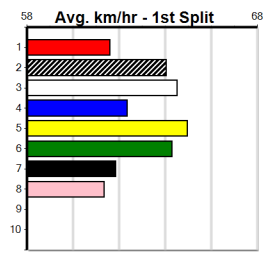

Sale
11
9:21PM
(VIC time)

WESTEND SUPERMARKET DAMSELS DASH

Distance: 435m, Race Type: Grade 5, Total Prizemoney: $2,925
1st: $1,950, 2nd: $600, 3rd: $300, 4th: $75

Watchdog Tips: ☐ ☐ ☐ ☐ ☐

Bet:

1 DOCTOR MINTY [5]
F Bitch Mar-21 Sire: ASTON KIMETTO Dam: TANSY
Owner(s): J Gill Trainer: Jennifer Gill (Darriman)
Winning Distances: < 300m (0) 300 - 399m (0) 400 - 499m (3) 500 - 599m (0) 600 - 699m (0) > 700m (0)
Winning Weights: 25.4(1) 25.9(1) 26.0(1)

Run	Time	Dist	Track	Date	Time	BON	Margin	1st/2nd (Time)	PIR	Checked	Comment	WR	Split 1	S/P	Grade
1st (5)	26.0	435	SLE	R10	18-Sep-24	24.68	24.68	1.5L PAUA OF TESSA (24.78)	Q/111				5.31	$4.50	T3-6
2nd (4)	26.0	435	SLE	R12	22-Sep-24	24.79	24.32	2.25L JOE GEM (24.64)	M/322				5.34	$6.70	5
3rd (7)	25.6	435	SLE	R10	29-Sep-24	24.93	24.44	2.75L MYALL MEG (24.74)	M/233				5.39	$14.10	5
4th (8)	25.5	510	SLE	R4	02-Oct-24	29.36	28.65	5.50L BEGGIN' (28.99)	M/544				9.51	$27.60	RWH
4th (6)	25.7	435	SLE	R11	06-Oct-24	25.07	24.16	4.50L DR. DOT (24.77)	M/544				5.54	$15.20	5
2nd (7)	25.5	435	SLE	R7	09-Oct-24	24.67	24.13	1.25L SKY HIGH DREAMS (24.59)	M/222		SW		5.33	$1.80	5
8th (8)	25.7	435	SLE	R11	13-Oct-24	24.94	24.07	8.00L CALIMO (24.38)	M/878				5.44	$29.10	5
4th (7)	26.5	435	SLE	R3	27-Oct-24	24.66	24.09	3.00L PAW TABITHA (24.45)	M/333				5.29	$44.90	5H

Last 3 wins NOT included above

1st (1)	25.4	435	SLE	R1	17-Mar-24	24.90	24.32	0.25L DR. KENNETH (24.92)	Q/111				5.32	$1.90	M
1st (3)	25.9	435	SLE	R9	14-Aug-24	24.71	24.45	0.50L OH MY PIE (24.73)	Q/111				5.25	$9.50	X67

Box History

Bx	1st	2nd	3rd	4th	5th	6th	7th	8th
1	1							
2				1				
3	1	1		1				
4		1	1					
5	1							1
6				1				
7		3	1	1	1			
8			1	1	1		1	1

Prize Best Starts Trk/Dts APM: $7375.00, 24.66(7)-27/10/24, 21-3-5-3, 16-3-3-2, 3722

2 COOL WHITE [5]
WBD Bitch Jan-22 Sire: MY REDEEMER Dam: ZERO COOL
Owner(s): Brothers from other mothers (SYN), B Nolan, J Oliver, J Lamont Trainer: Justin Nolan (Devon Meadows)
Winning Distances: < 300m (0) 300 - 399m (1) 400 - 499m (1) 500 - 599m (1) 600 - 699m (0) > 700m (0)
Winning Weights: 24.4(1) 24.8(1) 25.5(1)

Run	Time	Dist	Track	Date	Time	BON	Margin	1st/2nd (Time)	PIR	Checked	Comment	WR	Split 1	S/P	Grade
2nd (1)	25.0	450	SHP	R5	12-Aug-24	25.82	25.11	1.5L PAW JUDAS (25.73)	M/443				6.79	$6.20	X67H
2nd (4)	25.1	460	WGL	R2	30-Aug-24	26.20	25.80	4.00L MYSTERY TERMS (25.92)	Q/222				6.50	$7.30	RW
3rd (1)	25.2	515	SAP	R7	09-Sep-24	29.84	29.69	1.00L PAW VINCE (29.78)	Q/1223				5.21	$3.90	RW
3rd (5)	25.0	515	SAP	R5	16-Sep-24	29.89	29.52	4.50L PAW VORTEX (29.59)	M/3233				5.20	$5.20	X67H
6th (8)	25.2	525	MEA	R2	21-Sep-24	30.62	29.88	4.00L PAW HARRY (30.34)	M/6666				5.29	$25.30	X67
3rd (5)	25.5	515	SAN	R2	26-Sep-24	30.00	29.29	6.00L PAW HARRY (29.60)	M/5333				5.29	$45.50	X67F
1st (2)	25.5	510	SLE	R9	02-Oct-24	29.32	28.65	0.25L PAUA OF TESSA (29.33)	M/222				9.48	$1.40	X67
7th (4)	25.3	500	BEN	R6	18-Oct-24	28.99	28.13	12.00 GO GO EVIE (28.19)	S/777				6.87	$11.40	5H

Last 3 wins NOT included above

1st (7)	24.4	395	TRA	R1	05-Jul-24	22.33	21.86	0.25L PLASTIC GANGSTER (22.35)	M/112		SW		3.80	$3.90	M
1st (1)	24.8	435	SLE	R4	07-Aug-24	24.84	24.38	0.05L BOOKER MAN (24.85)	M/222				5.34	$9.10	X67

Box History

Bx	1st	2nd	3rd	4th	5th	6th	7th	8th
1	1	2	1					
2	1							
3								
4		2						1
5			1	2				
6					1			
7	1							
8						1		

Prize Best Starts Trk/Dts APM: $10545.00, 24.84(1)-7/8/24, 14-3-5-3, 1-1-0-0, 7072