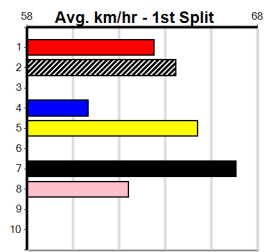

Bx	1st	2nd	3rd	4th	5th	6th	7th	8th
1	2	2	2		1			
2				3	1	2		
3	1		1				1	
4	1		1	2	2	2		
5								

Sale
9
 8:44PM
 (VIC time)

CARPET COUNTRY TRARALGON

Distance: 435m, Race Type: Mixed 4/5, Total Prizemoney: \$3,360
 1st: \$2,250, 2nd: \$690, 3rd: \$345, 4th: \$75