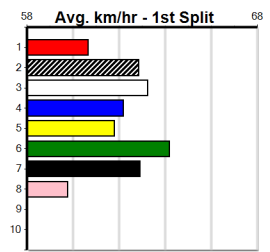

Sale

2
6:12PM

(VIC time)

LANGDEN CONSTRUCTIONS

Distance: 435m, Race Type: Grade 7, Total Prizemoney: $2,925
1st: $1,950, 2nd: $600, 3rd: $300, 4th: $75

DR. BELL (6) has proven to be a reliable beginner to date and she should turn for home with a nice break. JUST A NEO (8) powered to the line in his 24.72 win here and he should get plenty of room early on. DR. ZEEKA (4) can run a cheeky race

Watchdog Tips: **6** **8** **4** **2** **Bet:** **Win 6**

1

DON'T BLAME ME [7] **Steady maiden winner, slow early, prefer others** **$16.00**
BK Bitch Dec-22 Sire: SHIMA SHINE Dam: BABY TALK
Owner(s): WE'RE ALL MATES (SYN), G Clifton, D Mckenzie Trainer: Gavin Clifton (Tynong Nth)
Winning Distances: < 300m (0) 300 - 399m (0) 400 - 499m (1) 500 - 599m (0) 600 - 699m (0) > 700m (0)
Winning Weights: 28.3(1)

7th (3)	28.4	460	WGL	R2	01-Oct-24	27.27	25.54	15.00	MARJORIE MAUDE (26.26)	S/777	6.84	$28.00	MH
4th (3)	28.1	400	WGL	R2	11-Oct-24	24.00	22.36	19.00	MIA NEO (22.71)	M/45	8.70	$25.40	M
5th (3)	28.3	435	SLE	R2	20-Oct-24	25.23	24.18	5.00L	DR. BELL (24.89)	M/876	5.45	$75.90	M
1st (4)	28.3	435	SLE	R2	23-Oct-24	25.57	24.65	1.25L	TERRORISING TOM (25.66)	M/431	5.55	$5.90	M

Box History

Bx	1st	2nd	3rd	4th	5th	6th	7th	8th
1								
2								
3				1	1			1
4	1							
5								
6								
7								
8								

Prize Best $1075.00
Starts 25.23(3)-20/10/24
Trk/Dts 4-1-0-0
APM 2-1-0-0
2555

Last 3 wins NOT included above

2

ASTON PAYCHECK [7] **Hit or miss early, quick PB here, must respect** **$4.60**
BD Dog Jan-23 Sire: FERNANDO BALE Dam: ASTON REWARD
Owner(s): R Borda Trainer: Mario Briganti (Pearcedale)
Winning Distances: < 300m (0) 300 - 399m (0) 400 - 499m (1) 500 - 599m (0) 600 - 699m (0) > 700m (0)
Winning Weights: 33.5(1)

6th (5)	33.5	300	HVL	R9	22-Sep-24	17.63	16.59	13.00	BABY GIRL PEARL (16.78)	S/3	4.03	$3.40	MH
5th (4)	33.6	435	SLE	R3	29-Sep-24	25.40	24.44	12.00	WALLS OF JERICHO (24.58)	S/886	5.45	$7.30	MH
2nd (8)	33.6	460	WGL	R3	03-Oct-24	26.46	26.16	4.25L	NO IRON TEAM (26.17)	M/422	6.71	$4.60	T3-M
2nd (6)	33.9	400 <th>WGL</th> <th>R2</th> <th>10-Oct-24</th> <th>22.92</th> <th>22.67</th> <th>0.50L</th> <th>ARE YOU OKAY (22.89)</th> <th>M/4</th> <th>8.48</th> <th>$1.60</th> <th>T3-M</th>											
1st (7)	33.5	435 <th>SLE</th> <th>R1</th> <th>16-Oct-24</th> <th>24.69</th> <th>24.34</th> <th>1.00L</th> <th>TALK THAT TALK (24.75)</th> <th>M/311</th> <th>5.30</th> <th>$1.70</th> <th>M</th>											
4th (7)	33.5	450 <th>BAL</th> <th>R11</th> <th>24-Oct-24</th> <th>26.02</th> <th>25.39</th> <th>3.5L</th> <th>REIKO WALTER (25.79)</th> <th>M/423</th> <th>6.75</th> <th>$2.40</th> <th>7</th>											
3rd (6)	33.5	435 <th>SLE</th> <th>R4</th> <th>30-Oct-24</th> <th>25.16</th> <th>24.81</th> <th>5.50L</th> <th>SELECT MILLS (24.81)</th> <th>M/533</th> <th>5.35</th> <th>$3.60</th> <th>X67</th>											

Box History

Bx	1st	2nd	3rd	4th	5th	6th	7th	8th
1								
2								
3								
4					1			
5								1
6								
7	1	1	1					
8		1						

Prize Best $2555.00
Starts 24.69(7)-16/10/24
Trk/Dts 7-1-2-1
APM 3-1-0-1
2555

Last 3 wins NOT included above