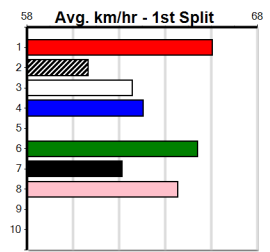

Sale
4
6:59PM
(VIC time)

KEITH WILLIAMS REAL ESTATE

Distance: 435m, Race Type: Grade 5, Total Prizemoney: $2,925
1st: $1,950, 2nd: $600, 3rd: $300, 4th: $75

Watchdog Tips: ☐ ☐ ☐ ☐ ☐ Bet: ☐

Form Box Wgt Dist Track Date Time BON Margin 1st/2nd (Time) PIR Checked Comment W/R Split 1 S/P Grade

1

DAINTREE DAMAGE [5]
BK Dog Oct-21 Sire: BERNARDO Dam: CHUNK OF LOVE Trainer: Ronald Winter (Denison)
Owner(s): R Winter
Winning Distances: < 300m (0) 300 - 399m (7) 400 - 499m (9) 500 - 599m (0) 600 - 699m (0) > 700m (0)
Winning Weights: 31.2(1) 31.7(1) 32.1(1) 33.2(2) 33.3(1) 33.4(1) 33.7(3) 33.8(1) 34.2(1) 34.3(1) 34.5(2) 34.6(1)

2nd	6th	3rd	4th	5th	6th	7th	8th
(6) 33.3 400 WGL R7 10-Sep-24 22.59 22.52 1.00L ASTON CORLEONE (22.53) M/22 . . . . . 8.28 $2.30 FFA							
(3) 33.1 400 WGL R7 17-Sep-24 23.23 22.38 7.50L GOT THE LOT (22.73) M/45 . . . SW . 8.50 $7.10 FFA							
(7) 33.4 435 SLE R7 22-Sep-24 24.80 24.32 4.50L GO STEVIE (24.49) M/334 . . . . . 5.28 $4.20 4							
(4) 33.4 435 SLE R6 29-Sep-24 24.61 24.44 1.25L FUNNY OLD FELLOW (24.53) M/222 . . . . . 5.27 $14.50 X34							
(4) 33.3 435 SLE R6 06-Oct-24 25.10 24.16 14.00 DR. QUEENIE (24.16) M/758 . . . SW . 5.33 $5.30 4							
(8) 33.7 435 SLE R12 13-Oct-24 25.05 24.07 4.25L STROMBOLI (24.75) M/316 . . . . . 5.32 $2.50 5							
(2) 33.2 350 HVL R9 20-Oct-24 20.21 19.25 10.00 DEROGATIVE (19.51) M/7 . . . . . 6.81 $6.30 5H							
(3) 33.4 400 WGL R5 25-Oct-24 22.65 22.52 0.50L BURN ALONG (22.67) Q/11 . . . . . 8.24 $6.30 X45							

Last 3 wins NOT included above

1st (1) 34.5 390 BAL R10 24-Apr-24 22.25 22.02 0.50L MY BOY ROBERT (22.28) M/22 . . . . . 8.53 $1.50 X45
1st (8) 34.2 350 TRA R10 31-May-24 19.59 19.59 4.00L ROYAL MINT (19.87) M/21 . . . . . 6.57 $1.70 X45
1st (7) 33.2 400 WGL R10 20-Aug-24 22.80 22.29 0.75L JIMMY THE BEAR (22.85) M/31 . . . . . 8.40 $2.60 5

Box History

Bx	1st	2nd	3rd	4th	5th	6th	7th	8th
1	2	2	1	2				1
2	1	1	1	1			1	
3	6	2	4		1	1		
4	1	1	2	3	1			2
5	1	1	2		1	1		2
6	2	2	1	2	2			
7	2	3	2	1		2		
8	1	4		1	1			

Prize Best Starts	$57493.75
Trk/Dts	24.39(3)-3/12/23
APM	72-16-16-13
	13-2-2-3
	14508