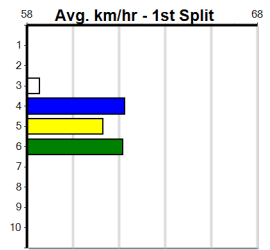

Sale
1
5:54PM
(VIC time)

CAZAZZ CLEANING

Distance: 435m, Race Type: Maiden, Total Prizemoney: $2,535
1st: $1,680, 2nd: $520, 3rd: $260, 4th: $75

BOTH SIDES (1) is a well bred type and he is drawn to get every chance on debut. JUMBUK JOHNNY (2) was far from disgraced on debut at Healesville and he should get a nice run through in the early stages. DERMOTT ROE (5) can run a cheeky race

Watchdog Tips: **1** **2** **5** **8** **Bet:** Box Quinella 1,2,5 ($10 for 333.33%)

Box History

Form	Box	Wgt	Dist	Track	Date	Time	BON	Margin	1st/2nd (Time)	PIR	Checked	Comment	WR	Split 1	S/P	Grade
1																
BOTH SIDES [M]																
Well bred, drawn to get the breaks, should fire $3.40																
BK Dog Sep-22 Sire: SHIMA SHINE Dam: JAZZ OPERA Trainer: Justin Nolan (Devon Meadows)																
Owner(s): N Presutto																
Winning Distances: < 300m (0) 300 - 399m (0) 400 - 499m (0) 500 - 599m (0) 600 - 699m (0) > 700m (0)																
Winning Weights:																
Last 3 wins NOT included above																
<table border="1"> <caption>Box History</caption> <thead> <tr> <th>Bx</th> <th>1st</th> <th>2nd</th> <th>3rd</th> <th>4th</th> <th>5th</th> <th>6th</th> <th>7th</th> <th>8th</th> </tr> </thead> <tbody> <tr><td>1</td><td></td><td></td><td></td><td></td><td></td><td></td><td></td><td></td></tr> <tr><td>2</td><td></td><td></td><td></td><td></td><td></td><td></td><td></td><td></td></tr> <tr><td>3</td><td></td><td></td><td></td><td></td><td></td><td></td><td></td><td></td></tr> <tr><td>4</td><td></td><td></td><td></td><td></td><td></td><td></td><td></td><td></td></tr> <tr><td>5</td><td></td><td></td><td></td><td></td><td></td><td></td><td></td><td></td></tr> <tr><td>6</td><td></td><td></td><td></td><td></td><td></td><td></td><td></td><td></td></tr> <tr><td>7</td><td></td><td></td><td></td><td></td><td></td><td></td><td></td><td></td></tr> <tr><td>8</td><td></td><td></td><td></td><td></td><td></td><td></td><td></td><td></td></tr> </tbody> </table>																
<table border="1"> <tr> <td>Prize Best</td> <td></td> <td></td> <td></td> <td></td> <td></td> <td></td> <td></td> <td>$0</td> </tr> <tr> <td>Starts</td> <td></td> <td></td> <td></td> <td></td> <td></td> <td></td> <td></td> <td>FSH</td> </tr> <tr> <td>Trk/Dts</td> <td></td> <td></td> <td></td> <td></td> <td></td> <td></td> <td></td> <td>0-0-0-0</td> </tr> <tr> <td>APM</td> <td></td> <td></td> <td></td> <td></td> <td></td> <td></td> <td></td> <td>0-0-0-0</td> </tr> </table>																

Box History

2																
JUMBUK JOHNNY [M]																
Far from disgraced on debut, danger if steps away $4.20																
F Dog Mar-23 Sire: BERNARDO Dam: CRIMSON VIXEN Trainer: Ben Joske (Yinnar South)																
Owner(s): B Joske																
Winning Distances: < 300m (0) 300 - 399m (0) 400 - 499m (0) 500 - 599m (0) 600 - 699m (0) > 700m (0)																
Winning Weights:																
3rd (7) 36.6 300 HVL R1 27-Oct-24 17.18 16.41 4.75L MUMS PEARL (16.85) M/4 4.07 $2.30 M																
Last 3 wins NOT included above																
<table border="1"> <caption>Box History</caption> <thead> <tr> <th>Bx</th> <th>1st</th> <th>2nd</th> <th>3rd</th> <th>4th</th> <th>5th</th> <th>6th</th> <th>7th</th> <th>8th</th> </tr> </thead> <tbody> <tr><td>1</td><td></td><td></td><td></td><td></td><td></td><td></td><td></td><td></td></tr> <tr><td>2</td><td></td><td></td><td></td><td></td><td></td><td></td><td></td><td></td></tr> <tr><td>3</td><td></td><td></td><td></td><td></td><td></td><td></td><td></td><td></td></tr> <tr><td>4</td><td></td><td></td><td></td><td></td><td></td><td></td><td></td><td></td></tr> <tr><td>5</td><td></td><td></td><td></td><td></td><td></td><td></td><td></td><td></td></tr> <tr><td>6</td><td></td><td></td><td></td><td></td><td></td><td></td><td></td><td></td></tr> <tr><td>7</td><td></td><td></td><td>1</td><td></td><td></td><td></td><td></td><td></td></tr> <tr><td>8</td><td></td><td></td><td></td><td></td><td></td><td></td><td></td><td></td></tr> </tbody> </table>																
<table border="1"> <tr> <td>Prize Best</td> <td></td> <td></td> <td></td> <td></td> <td></td> <td></td> <td></td> <td>$260.00</td> </tr> <tr> <td>Starts</td> <td></td> <td></td> <td></td> <td></td> <td></td> <td></td> <td></td> <td>FSH</td> </tr> <tr> <td>Trk/Dts</td> <td></td> <td></td> <td></td> <td></td> <td></td> <td></td> <td></td> <td>1-0-0-1</td> </tr> <tr> <td>APM</td> <td></td> <td></td> <td></td> <td></td> <td></td> <td></td> <td></td> <td>0-0-0-0</td> </tr> </table>																

Box History

3																
DR. DIABLO [M]																
Had a few chances, one paced, prefer others $21.00																
BK Dog May-21 Sire: ASTON KIMETTO Dam: BLUE SURFONIC Trainer: Marcus McMahon (Darriman)																
Owner(s): DOCTORS KENNELS (SYN), J McMahon, J Gill																
Winning Distances: < 300m (0) 300 - 399m (0) 400 - 499m (0) 500 - 599m (0) 600 - 699m (0) > 700m (0)																
Winning Weights:																
5th (3) 32.6 350 TRA R1 17-Jun-24 20.60 19.76 8.50L RIO WHIZZER (20.04) S/55 7.06 $16.80 M																
6th (2) 32.5 435 SLE R2 23-Jun-24 25.69 24.37 19.00 PAW BODHI (24.41) S/656 5.51 $22.00 MH																
6th (7) 32.5 395 TRA R2 10-Jul-24 23.38 22.23 6.50L JUDGE JEBRYNAH (22.94) S/6666 3.99 $31.10 M																
8th (1) 32.6 435 SLE R1 17-Jul-24 25.97 24.54 14.00 STORMY SECRET (25.05) M/788 5.40 $59.50 M																
8th (5) 32.3 435 SLE R2 24-Jul-24 26.29 24.44 19.00 MR. GROOVE (25.02) S/788 V21 5.58 $93.60 M																
6th (2) 31.4 435 SLE R2 14-Aug-24 25.84 24.45 17.00 LAKEVIEW APRIL (24.65) S/776 5.69 $37.30 M																
7th (8) 32.5 435 SLE R1 23-Oct-24 25.97 24.65 15.00 EVOLVE (24.94) S/556 5.57 $38.70 M																
3rd (1) 33.0 435 SLE R1 30-Oct-24 25.41 24.81 4.75L PARUMBA JORDY (25.09) M/333 5.50 $65.20 M																
Last 3 wins NOT included above																
<table border="1"> <caption>Box History</caption> <thead> <tr> <th>Bx</th> <th>1st</th> <th>2nd</th> <th>3rd</th> <th>4th</th> <th>5th</th> <th>6th</th> <th>7th</th> <th>8th</th> </tr> </thead> <tbody> <tr><td>1</td><td></td><td></td><td>1</td><td></td><td></td><td></td><td></td><td></td></tr> <tr><td>2</td><td></td><td></td><td></td><td></td><td></td><td>2</td><td></td><td>1</td></tr> <tr><td>3</td><td></td><td></td><td>1</td><td></td><td>1</td><td></td><td></td><td>1</td></tr> <tr><td>4</td><td></td><td></td><td></td><td></td><td></td><td></td><td>1</td><td>1</td></tr> <tr><td>5</td><td></td><td></td><td></td><td></td><td></td><td></td><td>1</td><td>2</td></tr> <tr><td>6</td><td></td><td></td><td></td><td></td><td></td><td>1</td><td></td><td>2</td></tr> <tr><td>7</td><td></td><td></td><td></td><td></td><td></td><td>2</td><td></td><td></td></tr> <tr><td>8</td><td></td><td></td><td></td><td></td><td></td><td>1</td><td>1</td><td>1</td></tr> </tbody> </table>																
<table border="1"> <tr> <td>Prize Best</td> <td></td> <td></td> <td></td> <td></td> <td></td> <td></td> <td></td> <td>$320.00</td> </tr> <tr> <td>Starts</td> <td></td> <td></td> <td></td> <td></td> <td></td> <td></td> <td></td> <td>25.41(1)-30/10/24</td> </tr> <tr> <td>Trk/Dts</td> <td></td> <td></td> <td></td> <td></td> <td></td> <td></td> <td></td> <td>21-0-0-2</td> </tr> <tr> <td>APM</td> <td></td> <td></td> <td></td> <td></td> <td></td> <td></td> <td></td> <td>14-0-0-2</td> </tr> </table>