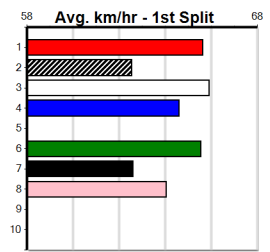

Sale
10
9:02PM
(VIC time)

LITTLE PRINCE DAMSELS DASH

Distance: 435m, Race Type: Grade 5, Total Prizemoney: $2,925
1st: $1,950, 2nd: $600, 3rd: $300, 4th: $75

COLLINDA RISE (1) has turned in some breathtaking performances of late and she is drawn to make every post a winner. MYALL MEG (2) caught the eye two runs back and she can follow the red through. ESPECIAL PIP (3) has claims

Watchdog Tips: **1** **2** **3** **6** **Bet:** **Win 1**

1

COLLINDA RISE [5] **Airborne at present, drawn to lead, yes** **$2.40**
BK Bitch Sep-21 Sire: BERNARDO Dam: AUDACIOUS BELL Trainer: Stephanie Tyler (Boisdale)
Owner(s): S Tyler
Winning Distances: < 300m (0) 300 - 399m (2) 400 - 499m (6) 500 - 599m (0) 600 - 699m (0) > 700m (0)
Winning Weights: 27.3(2) 27.4(1) 27.6(2) 27.7(2) 27.9(1)

Post	Age	Sex	Track	Date	Time	Margin	1st/2nd (Time)	PIR	Checked	Comment	WR	Split 1	S/P	Grade
6th (8)	28.0	435	SLE	R6	17-Jul-24	24.94	24.54	6.00L NAVARINO (24.54)	Q/144			5.18	$5.90	X34
6th (3)	27.7	460	WGL	R7	26-Jul-24	26.56	25.84	5.00L DON'T TELL SHELL (26.22)	M/455			6.60	$3.10	5
6th (6)	27.6	435	SLE	R10	22-Sep-24	24.95	24.32	9.00L SHARNI'S SECRET (24.35)	M/366			5.27	$9.10	5
1st (8)	27.7	400	WGL	R10	27-Sep-24	22.68	22.64	1.75L DARNUM DESIRE (22.79)	Q/21			8.32	$5.00	5
3rd (6)	27.6	435	SLE	R10	02-Oct-24	24.79	24.44	5.00L GOT THE LOT (24.44)	M/233			5.34	$6.10	5
2nd (3)	27.6	435	SLE	R5	09-Oct-24	24.69	24.13	1.5L SHAKE IT OFF (24.59)	Q/111			5.19	$2.40	X45
2nd (6)	27.8	435	SLE	R11	16-Oct-24	24.42	24.34	1.25L BURN ALONG (24.34)	Q/122			5.21	$5.00	5
1st (4)	27.9	460	WGL	R6	22-Oct-24	25.94	25.79	6.00L TEMPER TRAP (26.34)	Q/111			6.41	$3.10	5

Last 3 wins NOT included above

1st (7)	27.6	435	SLE	R10	16-Jun-24	24.50	24.37	1.25L HAY RILEY (24.57)	Q/111			5.16	$8.50	5
1st (6)	27.3	395	TRA	R6	21-Jun-24	22.18	22.01	3.00L BIG TRUCKER (22.38)	Q/1111			3.71	$5.30	X45
1st (3)	27.7	350	TRA	R11	12-Jul-24	19.61	19.61	2.00L PETZEL BALE (19.74)	Q/11			6.55	$2.70	X45

Box History

Bx	1st	2nd	3rd	4th	5th	6th	7th	8th
1								
2			1	1				
3	2	1		1				
4	1							1
5						1		
6	2	1	2	1		1		
7	2	1						1
8	1	1	1	1				

Prize Best Starts Trk/Dts APM $17360.00 24.42(6)-16/10/24 26-8-4-4 14-3-4-1 9682