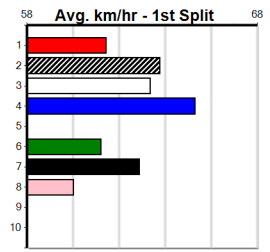

Sale
3
6:32PM
(VIC time)

PIZZA BOYS TRARALGON

Distance: 435m, Race Type: Mixed 6/7, Total Prizemoney: $2,925
1st: $1,950, 2nd: $600, 3rd: $300, 4th: $75

Watchdog Tips: ☐ ☐ ☐ ☐ ☐ Bet: ☐

Form Box Wgt Dist Track Date Time BON Margin 1st/2nd (Time) PIR Checked Comment W/R Split 1 S/P Grade

1

HAMISH ROSE [6]
BD Dog May-22 Sire: FERAL FRANKY Dam: DASH OF ROSE
Owner(s): S Chignell
Trainer: Sharon-lee Chignell (Rosedale)
Winning Distances: < 300m (0) 300 - 399m (0) 400 - 499m (2) 500 - 599m (0) 600 - 699m (0) > 700m (0)
Winning Weights: 33.9(1) 34.3(1)

Box	1st	2nd	3rd	4th	5th	6th	7th	8th
1		2	1					
2					1			
3								
4								1
5		1						
6	1			1	1			
7		3	1					1
8	1	1				1		1

Prize Best Starts Trk/Dts APM
$11085.00
24.78(8)-8/5/24
25-2-9-2
10-0-3-1
5988

6th (8) 35.3 460 WGL R5 27-Aug-24 26.55 26.16 5.50L PAW WINCEY (26.19) S/886 . . . . 6.75 $13.70 X67H
2nd (7) 35.4 435 SLE R3 01-Sep-24 25.21 24.45 4.50L KELLI (24.91) S/632 . . . . 5.59 $2.30 7
3rd (3) 35.2 435 SLE R3 04-Sep-24 24.85 24.62 3.25L COLLINDA EXPRESS (24.63) M/755 . . . . 5.43 $3.00 T3-7
8th (4) 35.1 510 SLE R5 08-Sep-24 29.93 28.65 19.00 DR. GILLIAN (28.65) M/588 . . . V21 . 9.36 $18.10 RWH
5th (2) 34.4 435 SLE R9 29-Sep-24 24.97 24.44 4.75L PRINCESS MONARCH S/676 . . . . 5.43 $16.70 X67
1st (6) 34.3 400 WGL R11 04-Oct-24 22.91 22.71 0.05L HIGHWAY HOOLIGAN (22.92) S/42 . . . SW . 8.59 $5.30 X67
4th (6) 34.5 460 WGL R7 11-Oct-24 26.33 25.95 3.25L HIGHWAY HOOLIGAN (26.11) M/776 . . . . 6.72 $14.10 X67
5th (6) 34.3 435 SLE R5 16-Oct-24 25.33 24.34 8.00L SOMERTON KAREN (24.78) S/877 . . . . 5.54 $3.10 6G

Last 3 wins NOT included above
1st (8) 33.9 450 TRA R3 17-May-24 25.75 25.13 0.25L DR. BUCK (25.76) S/433 . . . . 6.91 $3.50 M

2

UNLEASH ZAC (NSW)[6]
RF Dog Apr-22 Sire: BEAST UNLEASHED Dam: TRY CATCH TANYA
Owner(s): J Dihm
Trainer: Andrew Wood (Nambrok)
Winning Distances: < 300m (0) 300 - 399m (0) 400 - 499m (2) 500 - 599m (0) 600 - 699m (0) > 700m (0)
Winning Weights: 29.4(1) 29.9(1)

Box	1st	2nd	3rd	4th	5th	6th	7th	8th
1	1	2						2
2								1
3		1			1	1	1	
4					2		1	
5		1	1					
6	1	1	2	1			1	
7				1	2			
8					1			

Prize Best Starts Trk/Dts APM
$7270.00
24.82(6)-16/10/24
25-2-4-1
1-1-0-0
3410

2nd (5) 29.4 520 RIC R9 05-Jun-24 30.22 29.52 0.50L AUTUMN CLOUD (30.19) 2234 2234 4.43 $101.00 5
6th (3) 29.6 520 WPK R2 08-Jun-24 30.73 29.50 8.00L FREYDIS (30.18) 455 455 5.73 $12.00 5
2nd (1) 30.0 520 RIC R1 12-Jun-24 30.24 29.82 2.25L ZIPPING JOLIE (30.08) 1122 1122 4.44 $3.20 XM5
6th (7) 29.5 520 RIC R1 26-Jun-24 30.88 29.72 14.00 BARELY LIGHT (29.89) 7776 7776 4.48 $8.00 XM5
7th (1) 29.6 622 RIC R6 05-Jul-24 36.68 35.52 17.00 WALLACIA MIST (35.52) 367 367 10.02 $101.00 5
5th (8) 29.5 520 RIC R1 12-Jul-24 30.57 29.83 11.00 ON REPORT (29.83) 1255 1255 4.46 $41.00 XM5
1st (6) 29.9 435 SLE R10 16-Oct-24 24.82 24.34 0.50L LUCA SKYWALKER (24.85) M/222 . . . . 5.35 $28.90 7
5th (4) 30.1 400 WGL R7 25-Oct-24 23.34 22.52 12.00 ALL JAZZ (22.52) M/55 . . . . 8.59 $14.80 6G

Last 3 wins NOT included above
1st (1) 29.4 401 RIC R2 04-Feb-24 23.46 22.73 0.10L BOB THUNDER (23.47) 311 311 6.90 $4.00 M