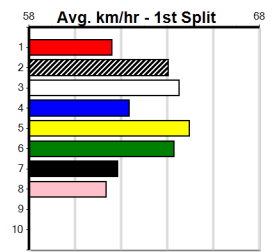

Sale
11
9:21PM
(VIC time)

WESTEND SUPERMARKET DAMSELS DASH

Distance: 435m, Race Type: Grade 5, Total Prizemoney: $2,925
1st: $1,950, 2nd: $600, 3rd: $300, 4th: $75

ALL JAZZ (6) carved out a slashing 22.52 when scoring at Warragul and she appears to be a nice type. PAW ROXY (5) was never headed in her top 25.95 Geelong win and she will be in the firing line throughout. DR. GILLIAN (7) is more than capable

Watchdog Tips: 6 5 7 3 **Bet:** Win 6

Form Box	Wgt	Dist	Track	Date	Time	BON	Margin	1st/2nd (Time)	PIR	Checked	Comment	WR	Split 1	S/P	Grade	
1	DOCTOR MINTY [5] $10.00															
	Solidly placed three runs back, can run a drum															
	F Bitch Mar-21 Sire: ASTON KIMETTO Dam: TANSY Trainer: Jennifer Gill (Darriman)															
	Owner(s): J Gill															
	Winning Distances: < 300m (0) 300 - 399m (0) 400 - 499m (3) 500 - 599m (0) 600 - 699m (0) > 700m (0)															
	Winning Weights: 25.4(1) 25.9(1) 26.0(1)															
	1st (5)	26.0	435	SLE	R10	18-Sep-24	24.68	24.68	1.5L PAUA OF TESSA (24.78)	Q/111				5.31	$4.50	T3-6
	2nd (4)	26.0	435	SLE	R12	22-Sep-24	24.79	24.32	2.25L JOE GEM (24.64)	M/322				5.34	$6.70	5
	3rd (7)	25.6	435	SLE	R10	29-Sep-24	24.93	24.44	2.75L MYALL MEG (24.74)	M/233				5.39	$14.10	5
	4th (8)	25.5	510	SLE	R4	02-Oct-24	29.36	28.65	5.50L BEGGIN' (28.99)	M/544				9.51	$27.60	RWH
4th (6)	25.7	435	SLE	R11	06-Oct-24	25.07	24.16	4.50L DR. DOT (24.77)	M/544				5.54	$15.20	5	
2nd (7)	25.5	435	SLE	R7	09-Oct-24	24.67	24.13	1.25L SKY HIGH DREAMS (24.59)	M/222		SW		5.33	$1.80	5	
8th (8)	25.7	435	SLE	R11	13-Oct-24	24.94	24.07	8.00L CALIMO (24.38)	M/878				5.44	$29.10	5	
4th (7)	26.5	435	SLE	R3	27-Oct-24	24.66	24.09	3.00L PAW TABITHA (24.45)	M/333				5.29	$44.90	5H	
Last 3 wins NOT included above																
1st (1)	25.4	435	SLE	R1	17-Mar-24	24.90	24.32	0.25L DR. KENNETH (24.92)	Q/111				5.32	$1.90	M	
1st (3)	25.9	435	SLE	R9	14-Aug-24	24.71	24.45	0.50L OH MY PIE (24.73)	Q/111				5.25	$9.50	X67	

Box History								
Bx	1st	2nd	3rd	4th	5th	6th	7th	8th
1	1							
2				1				
3	1	1		1				
4		1	1					
5	1							1
6					1			
7		3	1	1	1			
8				1	1	1		1

Prize Best	$7375.00
Starts	24.66(7)-27/10/24
Trk/Dts	21-3-5-3
APM	16-3-3-2
	3722

Form Box	Wgt	Dist	Track	Date	Time	BON	Margin	1st/2nd (Time)	PIR	Checked	Comment	WR	Split 1	S/P	Grade	
2	COOL WHITE [5] $12.00															
	Hit or miss early, pace in the middle is a worry															
	WBD Bitch Jan-22 Sire: MY REDEEMER Dam: ZERO COOL Trainer: Justin Nolan (Devon Meadows)															
	Owner(s): Brothers from other mothers (SYN), B Nolan, J Oliver, J Lamont															
	Winning Distances: < 300m (0) 300 - 399m (1) 400 - 499m (1) 500 - 599m (1) 600 - 699m (0) > 700m (0)															
	Winning Weights: 24.4(1) 24.8(1) 25.5(1)															
	2nd (1)	25.0	450	SHP	R5	12-Aug-24	25.82	25.11	1.5L PAW JUDAS (25.73)	M/443				6.79	$6.20	X67H
	2nd (4)	25.1	460	WGL	R2	30-Aug-24	26.20	25.80	4.00L MYSTERY TERMS (25.92)	Q/222				6.50	$7.30	RW
	3rd (1)	25.2	515	SAP	R7	09-Sep-24	29.84	29.69	1.00L PAW VINCE (29.78)	Q/1223				5.21	$3.90	RW
	3rd (5)	25.0	515	SAP	R5	16-Sep-24	29.89	29.52	4.50L PAW VORTEX (29.59)	M/3233				5.20	$5.20	X67H
6th (8)	25.2	525	MEA	R2	21-Sep-24	30.62	29.88	4.00L PAW HARRY (30.34)	M/6666				5.29	$25.30	X67	
3rd (5)	25.5	515	SAN	R2	26-Sep-24	30.00	29.29	6.00L PAW HARRY (29.60)	M/5333				5.29	$45.50	X67F	
1st (2)	25.5	510	SLE	R9	02-Oct-24	29.32	28.65	0.25L PAUA OF TESSA (29.33)	M/222				9.48	$1.40	X67	
7th (4)	25.3	500	BEN	R6	18-Oct-24	28.99	28.13	12.00 GO GO EVIE (28.19)	S/777				6.87	$11.40	5H	
Last 3 wins NOT included above																
1st (7)	24.4	395	TRA	R1	05-Jul-24	22.33	21.86	0.25L PLASTIC GANGSTER (22.35)	M/112		SW		3.80	$3.90	M	
1st (1)	24.8	435	SLE	R4	07-Aug-24	24.84	24.38	0.05L BOOKER MAN (24.85)	M/222				5.34	$9.10	X67