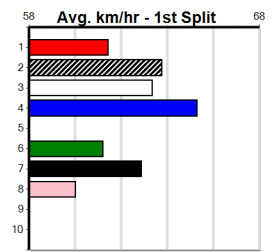

Sale
3
6:32PM
(VIC time)

PIZZA BOYS TRARALGON

Distance: 435m, Race Type: Mixed 6/7, Total Prizemoney: $2,925
1st: $1,950, 2nd: $600, 3rd: $300, 4th: $75

ROYAL PRIDE (3) was brilliant when placed here last time and he should turn for home with a nice break. HAMISH ROSE (1) is better than his past two and he just needs a clear crack mid race. DR. YELLOWSTONE (8) is racing with confidence.

Watchdog Tips: **3** **1** **8** **2** **Bet:** **Win 3**

Form Box	Wgt	Dist	Track	Date	Time	BON	Margin	1st/2nd (Time)	PIR	Checked	Comment	WR	Split 1	S/P	Grade			
1	HAMISH ROSE [6] Powerful type, gets a nice run through, danger $4.20																	
	BD	Dog	May-22													Sire: FERAL FRANKY	Dam: DASH OF ROSE	Trainer: Sharon-lee Chignell (Rosedale)
	Owner(s): S Chignell																	
	Winning Distances: < 300m (0) 300 - 399m (0) 400 - 499m (2) 500 - 599m (0) 600 - 699m (0) > 700m (0)																	
	Winning Weights: 33.9(1) 34.3(1)																	
	6th (8)	35.3	460	WGL	R5	27-Aug-24	26.55	26.16	5.50L PAW WINCEY (26.19)	S/886	.	.	.	6.75	$13.70	X67H		
	2nd (7)	35.4	435	SLE	R3	01-Sep-24	25.21	24.45	4.50L KELLI (24.91)	S/632	.	.	.	5.59	$2.30	7		
	3rd (3)	35.2	435	SLE	R3	04-Sep-24	24.85	24.62	3.25L COLLINDA EXPRESS (24.63)	M/755	.	.	.	5.43	$3.00	T3-7		
	8th (4)	35.1	510	SLE	R5	08-Sep-24	29.93	28.65	19.00 DR. GILLIAN (28.65)	M/588	.	V21	.	9.36	$18.10	RWH		
	5th (2)	34.4	435	SLE	R9	29-Sep-24	24.97	24.44	4.75L PRINCESS MONARCH	S/676	.	.	.	5.43	$16.70	X67		
1st (6)	34.3	400	WGL	R11	04-Oct-24	22.91	22.71	0.05L HIGHWAY HOOLIGAN (22.92)	S/42	.	SW	.	8.59	$5.30	X67			
4th (6)	34.5	460	WGL	R7	11-Oct-24	26.33	25.95	3.25L HIGHWAY HOOLIGAN (26.11)	M/776	.	.	.	6.72	$14.10	X67			
5th (6)	34.3	435	SLE	R5	16-Oct-24	25.33	24.34	8.00L SOMERTON KAREN (24.78)	S/877	.	.	.	5.54	$3.10	6G			
Last 3 wins NOT included above																		
1st (8)	33.9	450	TRA	R3	17-May-24	25.75	25.13	0.25L DR. BUCK (25.76)	S/433	.	.	.	6.91	$3.50	M			
Prize Best Starts Trk/Dts APM																		
2	UNLEASH ZAC (NSW)[6] Handy 24.82 winner here recently, respect $4.60																	
	RF	Dog	Apr-22													Sire: BEAST UNLEASHED	Dam: TRY CATCH TANYA	Trainer: Andrew Wood (Nambrok)
	Owner(s): J Dihm																	
	Winning Distances: < 300m (0) 300 - 399m (0) 400 - 499m (2) 500 - 599m (0) 600 - 699m (0) > 700m (0)																	
	Winning Weights: 29.4(1) 29.9(1)																	
	2nd (5)	29.4	520	RIC	R9	05-Jun-24	30.22	29.52	0.50L AUTUMN CLOUD (30.19)	2234	2234	.	.	4.43	$101.00	5		
	6th (3)	29.6	520	WPK	R2	08-Jun-24	30.73	29.50	8.00L FREYDIS (30.18)	455	455	.	.	5.73	$12.00	5		
	2nd (1)	30.0	520	RIC	R1	12-Jun-24	30.24	29.82	2.25L ZIPPING JOLIE (30.08)	1122	1122	.	.	4.44	$3.20	XM5		
	6th (7)	29.5	520	RIC	R1	26-Jun-24	30.88	29.72	14.00 BARELY LIGHT (29.89)	7776	7776	.	.	4.48	$8.00	XM5		
	7th (1)	29.6	622	RIC	R6	05-Jul-24	36.68	35.52	17.00 WALLACIA MIST (35.52)	367	367	.	.	10.02	$101.00	5		
5th (8)	29.5	520	RIC	R1	12-Jul-24	30.57	29.83	11.00 ON REPORT (29.83)	1255	1255	.	.	4.46	$41.00	XM5			
1st (6)	29.9	435	SLE	R10	16-Oct-24	24.82	24.34	0.50L LUCA SKYWALKER (24.85)	M/222	.	.	.	5.35	$28.90	7			
5th (4)	30.1	400	WGL	R7	25-Oct-24	23.34	22.52	12.00 ALL JAZZ (22.52)	M/55	.	.	.	8.59	$14.80	6G			
Last 3 wins NOT included above																		
1st (1)	29.4	401	RIC	R2	04-Feb-24	23.46	22.73	0.10L BOB THUNDER (23.47)	311	311	.	.	6.90	$4.00	M			
Prize Best Starts Trk/Dts APM																		
3	ROYAL PRIDE [6] Brilliant effort last time, can lead them up, yes $3.20																	
	BK	Dog	Mar-22													Sire: SHIMA SHINE	Dam: LAKEVIEW ISLA	Trainer: Bree Elston (Sale)
	Owner(s): BGB SYN (SYN), G Elston, B Elston																	
	Winning Distances: < 300m (0) 300 - 399m (0) 400 - 499m (2) 500 - 599m (0) 600 - 699m (0) > 700m (0)																	
	Winning Weights: 36.7(1) 36.8(1)																	
	2nd (2)	36.8	435	SLE	R3	23-Jun-24	24.84	24.37	1.00L DR. LETTIE (24.78)	M/111	.	.	.	5.26	$4.20	X67		
	3rd (3)	36.8	400	WGL	R3	02-Jul-24	23.46	22.51	6.00L SORRY I'M LATE (23.04)	S/63	.	.	.	8.73	$9.10	X67H		
	6th (3)	36.7	400	WGL	R4	09-Jul-24	23.48	22.52	4.50L PERCIVAL (23.18)	M/34	.	.	.	8.60	$21.10	X67F		
	2nd (6)	37.4	435	SLE	R9	07-Aug-24	24.78	24.38	1.75L DR. GILLIAN (24.68)	M/222	.	.	.	5.28	$16.80	6G		
	4th (8)	37.4	400	WGL	R9	13-Aug-24	23.02	22.43	3.00L URANA PANDA (22.82)	S/54	.	.	.	8.53	$2.90	6G		
F (6)	37.3	435	SLE	R4	21-Aug-24	0.00	24.64	ELENA'S JEBRYNAH (25.36)	M/8	.	VO	.	5.50	$9.20	RW