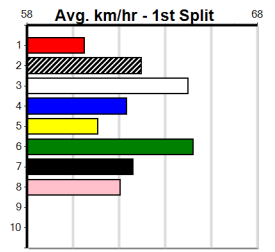

Sale
12
9:44PM
(VIC time)

ROSEDALE FAMILY DENTAL DAMSELS DASH

Distance: 435m, Race Type: Grade 5, Total Prizemoney: $2,925
1st: $1,950, 2nd: $600, 3rd: $300, 4th: $75

AKINA JAZZ (2) has a great record here and she is expected to fire fresh. KELLI (5) has a solid record here and she should be able to settle near the speed. BEGONIA BELL (6) has regained some much needed confidence of late.

Watchdog Tips: **2** **5** **6** **8** **Bet:** Box Quinella 2,5,6 ($10 for 333.33%)

DR. NATASHA [5] **Every chance last time, may need it easier** **$10.00**
BK Bitch Feb-21 Sire: BERNARDO Dam: BEATRICE
Owner(s): DOCTORS KENNELS (SYN), J McMahon, J Gill Trainer: Kimberley McMahon (Darriman)
Winning Distances: < 300m (0) 300 - 399m (1) 400 - 499m (2) 500 - 599m (0) 600 - 699m (0) > 700m (0) ENG SLE 2024-11-05
Winning Weights: 25.2(1) 27.1(1) 27.7(1)
8th (7) 25.1 435 SLE R9 01-Sep-24 25.46 24.45 15.00 FROG MARCH (24.45) M/888 . . . . . 5.71 $52.80 X67
4th (6) 25.3 435 SLE R10 18-Sep-24 25.19 24.68 7.50L DOCTOR MINTY (24.68) M/444 . . . . . 5.49 $15.30 T3-6
1st (4) 25.2 435 SLE R10 25-Sep-24 25.79 24.88 1.00L BIG STACKS/CHECK IT OUT M/233 . . . . . 5.33 $12.40 X67
8th (8) 25.0 435 SLE R10 29-Sep-24 25.54 24.44 12.00 MYALL MEG (24.74) M/788 . . . . . 5.50 $80.40 5
F (1) 24.7 435 SLE R12 09-Oct-24 0.00 24.13 . . . . . VIKING (24.63) M/7 . . . . . V5 5.51 $18.70 5NP
5th (7) 25.2 435 SLE R11 18-Oct-24 25.32 24.54 4.75L BALLYMOTE (25.01) M/455 . . . . . 5.34 $7.30 T3-5
3rd (3) 25.8 435 SLE R5 23-Oct-24 25.13 24.65 6.50L BRINDLE CHIC (24.69) M/333 . . . . . 5.42 $23.10 5
4th (3) 25.5 435 SLE R11 30-Oct-24 25.07 24.81 1.5L FURIOUS ANGEL (24.97) Q/111 . . . . . 5.31 $20.30 5
Last 3 wins NOT included above
1st (3) 27.7 395 TRA R3 29-Dec-23 22.65 21.88 1.5L LITTLE VENICE (22.74) M/111 . . . . . 3.80 $11.60 M
1st (6) 27.1 435 SLE R4 04-Feb-24 24.71 24.19 0.10L HAY RILEY (24.72) M/111 . . . . . SW 5.24 $36.50 7

Box History

Bx	1st	2nd	3rd	4th	5th	6th	7th	8th
1								
2				1	1	1	1	1
3	1		1	1	1	1		
4	1							1
5								
6	1			1				1
7					1	1	1	1
8			1					1

Prize Best Starts Trk/Dts APM

Prize Best	$5260.00
Starts	24.71(6)-4/2/24
Trk/Dts	23-3-0-3
APM	18-2-0-3
	1998