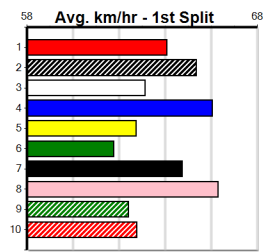

Sale
5
7:17PM
(VIC time)

SPORTSBET FINAL

Distance: 435m, Race Type: Grade 5 Final, Total Prizemoney: $3,360
1st: $2,250, 2nd: $690, 3rd: $345, 4th: $75

KIT (1) went to another level with a slashing 24.25 heat win and he is drawn to make every post a winner again. DR. UNITED (5) powered to the line here last week and he just needs a little luck early on. MR. KIA ORA (2) can settle on the speed.

Watchdog Tips: **1** **5** **2** **7** **Bet:** **Win 1**

1

KIT [4] Scorching heat winner, drawn to lead, yes **$2.80**
F Dog Jan-22 Sire: BERNARDO Dam: SWEET DEMI Trainer: Jennifer Gill (Darriman)
Owner(s): J Gill
Winning Distances: < 300m (0) 300 - 399m (1) 400 - 499m (2) 500 - 599m (3) 600 - 699m (0) > 700m (0)
Winning Weights: 29.6(1) 29.7(1) 30.0(1) 30.1(3)
1st (7) 29.6 510 SLE R5 03-Mar-24 29.01 28.96 2.50L BON ROSE (29.18) M/211 . . . . . 9.25 $2.50 X67
1st (5) 30.1 510 SLE R5 10-Mar-24 28.85 28.85 3.25L MAYBE EVEN YOU (29.07) M/111 . . . . . 9.07 $1.10 RW
1st (8) 30.1 510 SLE R6 17-Mar-24 29.00 28.69 6.00L MUSTER (29.39) M/211 . . . . . 9.28 $1.20 RWH
6th (2) 30.2 510 SLE R5 24-Mar-24 29.76 28.72 12.00 DR. QUEENIE (28.96) M/775 . . . . . 9.86 $2.30 RWF
5th (7) 30.0 300 HVL R10 31-Jul-24 17.07 16.68 5.00L RIENDO (16.73) M/7 . . . . . 4.06 $12.20 5
3rd (8) 30.1 300 HVL R3 04-Aug-24 16.87 16.80 1.00L TASTE OF HELL (16.80) Q/4 . . . . . W 4.03 $13.60 5
7th (2) 30.2 435 SLE R10 07-Aug-24 24.90 24.38 7.50L NEED A PILOT (24.38) M/667 . . . . . 5.40 $15.20 5
1st (1) 30.0 435 SLE R4 27-Oct-24 24.25 24.09 2.50L BRUCE'S SHOUT (24.42) Q/111 . . . . . SW 5.17 $12.90 5H
Last 3 wins NOT included above
1st (4) 29.7 460 WGL R3 30-Jan-24 25.89 25.76 1.75L GOOD VIBES ONLY (26.01) Q/111 . . . . . 6.58 $1.60 M
1st (8) 30.1 350 HVL R5 27-Feb-24 19.57 19.21 0.75L DR. HARRIS (19.62) M/2 . . . . . SW 6.65 $1.70 7

Box History

Bx	1st	2nd	3rd	4th	5th	6th	7th	8th
1	1	1			1			
2		1	1			1	1	
3								
4	1	1						
5	1							
6				1				
7	1				1			
8	2		1					

Prize Best $18580.63
Starts 24.25(1)-27/10/24
Trk/Dts 17-6-3-2
APM 4-1-0-0 5196