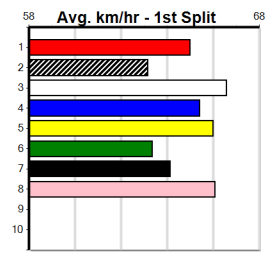

Sale
6
7:37PM
(VIC time)

GRV DISTANCERACING

Distance: 640m, Race Type: Grade 5, Total Prizemoney: $3,940
1st: $2,640, 2nd: $815, 3rd: $410, 4th: $75

LETHAL SNIPER (2) has recorded some breathtaking 500m wins of late and he is looking for this distance range. HE SHINES (7) will need some luck early, however he is a gifted chaser and the wide draw suits. MINTER FROST (1) can lead them up

Watchdog Tips: **2** **7** **1** **5** **Bet:** **Win 2**

1

MINTER FROST [5] **Great win last time, drawn to lead, big threat** **$4.80**
BD Dog Jan-21 Sire: ZAMBORA BROCKIE Dam: FANCY MINTER Trainer: Joy Reinke (Johnsonville)
Owner(s): J Reinke
Winning Distances: < 300m (0) 300 - 399m (0) 400 - 499m (0) 500 - 599m (14) 600 - 699m (2) > 700m (0)
Winning Weights: 31.8(1) 32.2(1) 32.4(1) 32.6(3) 32.7(1) 32.8(3) 33.0(2) 33.4(1) 33.6(1) 33.9(1) 34.1(1)

Box	1st	2nd	3rd	4th	5th	6th	7th	8th
1	5	3	1	1				
2	2	2	1	1	1	1	1	3
3	4	3	1					
4	3	1	1	1			2	
5	5	2		1				
6	1	3	1		2			
7	1	4	3	1	1	1	1	1
8	1		1	1	3			

6th (6) 32.4 530 APK R7 22-Aug-24 31.07 30.23 12.00 NOT WITHOUT (30.23) 5.39 $4.80 5
1st (1) 33.0 595 APK R1 29-Aug-24 34.47 34.47 2.00 AUSSIE BRAD (34.62) 0 SAMP 8.48 $2.20 X
3rd (7) 33.6 643 GAW R5 06-Sep-24 37.97 37.77 2.75 ETHANOL UNLEADED (37.77) 9.35 $3.40 X345
3rd (4) 33.3 595 APK R1 16-Sep-24 35.10 34.66 6.50 MISS ARTEMIS (34.66) 8.63 $2.30 X
5th (2) 33.4 530 APK R1 26-Sep-24 31.21 29.84 14.00 GRAND TOURER (30.22) 5.29 $12.00 5
6th (8) 33.1 595 APK R1 03-Oct-24 34.84 33.96 13.00 BLACK SILENCER (33.96) 8.78 $21.00 X45
5th (8) 33.6 515 SAN R7 17-Oct-24 29.87 29.22 9.50 LORTON (29.22) M/6654 5.18 $163.90 SH
1st (1) 33.0 515 SAP R9 28-Oct-24 29.55 29.42 10.00 PAW MANTRA (30.24) Q/1111 5.16 $2.10 5

Last 3 wins NOT included above

1st (4) 33.4 510 SLE R8 17-Sep-23 28.58 28.58 6.50 GALLOPING SPEED (29.04) M/111 9.13 $1.50 X45
1st (1) 33.9 515 SAP R12 21-Jan-24 29.40 29.40 2.75 IRON ATLAS (29.58) Q/1111 5.06 $1.30 X45
1st (7) 34.1 500 TRA R8 28-Feb-24 27.72 27.72 2.50 SUNNYSIDE ZEUS (27.88) Q/221 9.12 $8.20 X45

2

LETHAL SNIPER [5] **Enormous prospect, trip suits, hard to hold out** **$2.40**
WF Dog Oct-21 Sire: HOOKED ON SCOTCH Dam: GWYDION Trainer: Kerrie White (Buln Buln East)
Owner(s): S White
Winning Distances: < 300m (0) 300 - 399m (0) 400 - 499m (7) 500 - 599m (3) 600 - 699m (0) > 700m (0)
Winning Weights: 30.9(1) 31.2(1) 31.3(1) 31.5(2) 31.6(1) 31.8(1) 31.9(2) 32.4(1)

Box	1st	2nd	3rd	4th	5th	6th	7th	8th
1	2	1	1					
2	2	1						
3	1							
4	1		1					
5	1							
6	2							
7	1			1				
8	1							

2nd (2) 32.4 460 WGL R8 28-May-24 25.82 25.54 4.00 IN THE HUB (25.54) S/733 6.70 $2.70 X45
1st (5) 31.9 515 SAP R4 24-Jun-24 29.46 29.46 4.75 NEED A PILOT (29.78) M/5422 SW 5.26 $1.50 5H
1st (1) 32.4 460 WGL R9 16-Jul-24 26.06 25.75 2.75 ELITE ALEX (26.25) S/431 SW 6.62 $1.20 X34
5th (7) 31.8 450 BAL R7 24-Jul-24 25.56 25.21 5.00 ASTON FANTASTIC (25.21) M/646 6.76 $3.20 X45
1st (2) 31.9 515 SAP R4 12-Aug-24 29.27 29.27 2.25 LURE OF KILKENNY (29.42) M/3211 5.20 $1.20 FFA
T (7) 32.1 595 SAN R8 22-Aug-24 0.00 34.19 DRILL SERGEANT (34.19) M/8888 V10 10.18 $2.80 5
2nd (3) 31.9 450 BAL R12 09-Oct-24 25.47 25.19 0.50 SPRITELY SIAM (25.45) S/652 6.84 $2.70 5H
1st (1) 31.8 515 SAN R1 17-Oct-24 29.39 29.22 8.50 SPRITELY SIAM (29.96) S/6221 SW 5.24 $1.50 5F

Last 3 wins NOT included above

1st (6) 31.6 460 WGL R7 21-Nov-23 25.87 25.77 0.50 MANDINGO (25.90) M/522 SW 6.74 $1.90 RWF
1st (6) 31.5 450 TRA R6 22-Dec-23 24.90 24.76 4.75 CREW (25.22) S/431 6.82 $1.50 5H
1st (7) 31.5 450 TRA R7 27-Dec-23 24.94 24.84 2.25 LORTON ALONG (25.08) M/322 6.82 $2.70 5F