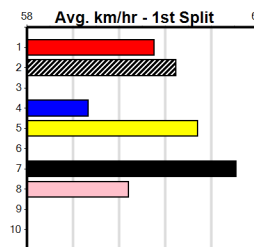

Sale
9
8:44PM
(VIC time)

CARPET COUNTRY TRARALGON

Distance: 435m, Race Type: Mixed 4/5, Total Prizemoney: $3,360
1st: $2,250, 2nd: $690, 3rd: $345, 4th: $75

STITCH AND SHOUT (2) was a slashing 28.66 winner here last time and he is suited back to this distance range. HAY RILEY (1) is never far away over this journey and he will get the gun run throughout. QUENARA BALE (4) has claims

Watchdog Tips: **2** **1** **4** **7** **Bet:** **Box Quinella 1,2,4 ($10 for 333.33%)**

Form Box	Wgt	Dist	Track	Date	Time	BON	Margin	1st/2nd (Time)	PIR	Checked	Comment	WR	Split 1	S/P	Grade
1	HAY RILEY [4] Biks Rarely runs a bad race here, top 3 in SRM $9.00														
BK	Dog	Nov-21 Sire: FLYING RICCIARDO Dam: FINE CHAMPAN													
Owner(s): C Fulford Trainer: Cindy Fulford (Maffra)															
Winning Distances: < 300m (0) 300 - 399m (1) 400 - 499m (3) 500 - 599m (0) 600 - 699m (0) > 700m (0)															
Winning Weights: 28.6(1) 29.3(1) 29.6(1) 30.4(1)															
2nd (5)	29.6	435	SLE	R4	18-Aug-24	24.46	24.18	2.25L FLYING MUFFIN (24.31)	M/222	.	.	.	5.19	$15.70	RWH
3rd (3)	29.8	400	WGL	R5	30-Aug-24	22.76	22.57	1.75L AT MY COMMAND (22.64)	M/54	.	.	.	8.30	$12.50	5
3rd (2)	29.8	510	SLE	R2	08-Sep-24	29.18	28.65	7.50L BEAR HAND (28.66)	M/333	.	.	.	9.23	$2.20	RWH
8th (4)	29.7	515	SAP	R11	16-Sep-24	30.76	29.52	14.00 PAW EARNEST (29.84)	M/1444	.	V14	.	5.14	$8.80	5
ST (-)	29.4	435	SLE		06-Oct-24	24.62		14.00 Trial Cleared	Q/11	.	1of4	.	5.53		ST
4th (6)	30.1	435	SLE	R12	13-Oct-24	24.93	24.07	2.50L STROMBOLI (24.75)	M/545	.	.	.	5.42	$4.30	5
1st (4)	29.3	435	SLE	R10	20-Oct-24	24.83	24.18	0.05L MIGHTY HANNIBAL (24.83)	M/211	.	SW	.	5.28	$2.00	5
2nd (8)	29.3	435	SLE	R7	27-Oct-24	24.61	24.09	7.50L SKINNY OLIVE (24.09)	M/633	.	.	.	5.33	$34.60	FFA
Last 3 wins NOT included above															
1st (8)	28.6	400	WGL	R2	23-Jul-23	23.52	22.68	0.75L HEAVY METAL (23.56)	S/52	.	SW	.	8.70	$21.20	M
1st (5)	30.4	435	SLE	R9	07-Mar-24	24.92	24.68	1.5L MALLY BOY (25.01)	M/422	.	.	.	5.39	$4.70	X67
1st (4)	29.6	350	TRA	R10	29-Apr-24	20.32	19.92	1.00L GERO LADS (20.38)	S/54	.	.	.	6.85	$2.20	T3-6
2	STITCH AND SHOUT [5] Slashing win last time, trip suits, take catching $2.40														
BK	Dog	May-22 Sire: KURO KISMET Dam: DANI THRILLS													
Owner(s): Funny Looking Horse (SYN), M Mayle, B Waugh, J Mcdonald, J Fawthrop, R Fisher, P Roland, B Trainer: Glynn Wood (Warragul)															
Winning Distances: < 300m (0) 300 - 399m (0) 400 - 499m (7) 500 - 599m (1) 600 - 699m (0) > 700m (0)															
Winning Weights: 32.2(1) 32.5(1) 32.7(1) 32.9(2) 33.1(1) 33.3(1) 33.7(1)															
7th (3)	32.8	400	WGL	R7	03-Sep-24	23.58	22.38	11.00 RIBERO (22.85)	M/77	.	.	.	8.78	$6.80	5
5th (3)	32.8	450	SHP	R6	07-Sep-24	25.99	25.49	5.50L STAR OF VENUS (25.63)	M/775	.	SW	.	6.91	$6.90	5
1st (7)	32.9	460	WGL	R7	12-Sep-24	26.03	25.86	2.75L TOOTSIE (26.22)	M/222	.	.	.	6.61	$2.80	T3-5
2nd (5)	32.9	460	WGL	R5	17-Sep-24	25.92	25.79	2.00L HIS SPECIAL (25.79)	M/222	.	SW	.	6.61	$7.10	5
1st (7)	32.5	460	GEL	R7	24-Sep-24	25.77	25.77	4.75L VELOX BALE (26.10)	Q/111	.	.	.	6.63	$1.20	5
1st (1)	32.7	450	SHP	R10	30-Sep-24	25.37	25.20	2.00L APPLICANT (25.51)	M/211	.	.	.	6.66	$1.80	5
2nd (7)	32.8	510	SLE	R7	06-Oct-24	28.93	28.69	3.5L SPRING COIN (28.69)	M/112	.	.	.	9.16	$5.50	5
1st (1)	33.1	510	SLE	R8	16-Oct-24	28.66	28.66	1.75L JOROGUMO (28.76)	Q/111	.	.	.	9.02	$2.90	X45
Last 3 wins NOT included above															
1st (1)	33.3	460	GEL	R9	29-Dec-23	26.08	25.91	1.00L JOHNNY FOOTBALL (26.14)	M/111	.	.	.	6.68	$12.80	X67H
1st (2)	32.2	435	SLE	R9	05-May-24	24.77	24.32	1.25L NOLAN BALE (24.84)	Q/222	.	SW	.	5.31	$4.50	6G
1st (1)	32.9	460	WGL	R10	15-Jun-24	26.08	26.08	2.25L MISS SCOTCH LESS (26.23)	M/111	.	.	.	6.57	$1.50	5
3	*** VACANT BOX ***														
Sire: Dam: Trainer:															
Owner(s):															
Winning Distances: < 300m (0) 300 - 399m (0) 400 - 499m (0) 500 - 599m (0) 600 - 699m (0) > 700m (0)															
Winning Weights:															
Box History															
4	QUENARA BALE (NSW)[5] Strong type, can find the rail early, threat $6.00														
RF	Bitch	Aug-20 Sire: ORSON ALLEN Dam: DYNA HADRIA													
Owner(s): S Northway Trainer: Susan Northway (Heyfield)															
Winning Distances: < 300m (0) 300 - 399m (2) 400 - 499m (9) 500 - 599m (3) 600 - 699m (0) > 700m (0)															
Winning Weights: 25.1(1) 25.7(2) 26.7(1) 27.0(1) 27.7(1) 27.8(1) 27.9(1) 28.0(1) 28.1(1) 29.2(2) 29.3(1) 29.5(1)															
5th (2)	29.2	435	SLE	R7	21-Aug-24	24.88	24.64	2.75L NEED YOU NOW (24.70)	M/665	.	.	.	5.47	$63.80	X34