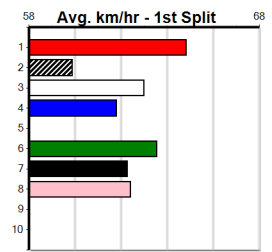

Sale
7
8:05PM
(VIC time)

AUSTRALIAN QUALITY PET FOOD

Distance: 435m, Race Type: Grade 5, Total Prizemoney: $2,925
1st: $1,950, 2nd: $600, 3rd: $300, 4th: $75

BETSIE BALE (8) will find this easier than her most recent racing and she should be able to round them up mid race. SOUTHERN LAW (6) has a good record here and he can settle near the speed. SAND DUNES (7) can run a cheeky race

Watchdog Tips: **8** **6** **7** **2** **Bet:** **Win 8**

1

BE CHARMING [5] **Every chance here last time, may need it easier** **$9.00**
BK Dog Nov-20 Sire: BERNARDO Dam: ZIPPING TINA Trainer: Gary Mcmillan (Nambrok)
Owner(s): G Mcmillan
Winning Distances: < 300m (0) 300 - 399m (8) 400 - 499m (0) 500 - 599m (0) 600 - 699m (0) > 700m (0)
Winning Weights: 31.0(1) 31.3(1) 31.4(1) 31.5(1) 31.8(1) 32.0(1) 32.1(1) 32.7(1)
3rd (1) 32.0 300 HVL R11 05-Aug-24 17.29 16.92 5.50L FIDDLES (16.92) M/4 . . . . 6.74 $7.80 T3-5
5th (5) 31.6 300 HVL R11 16-Aug-24 17.31 16.77 3.5L FIDDLES (17.07) Q/3 . . . . 3.95 $34.00 T3-5
6th (3) 30.7 300 HVL R12 06-Sep-24 17.52 16.80 5.00L NO MANNERS (17.17) M/6 . . . . 3.96 $12.80 T3-5
5th (7) 31.1 300 HVL R11 27-Sep-24 17.23 16.87 3.5L FEROCIOUS SANDY (17.00) M/4 . . . . 4.00 $19.60 T3-5
1st (2) 31.5 300 HVL R11 02-Oct-24 17.23 16.91 0.75L INTER TERRA (17.27) M/1 . . . . 3.95 $5.60 5
3rd (7) 32.2 300 HVL R10 11-Oct-24 17.17 16.95 2.00L BAMERA (17.03) M/3 . . . . 4.01 $52.00 T3-5
3rd (5) 32.0 300 HVL R12 25-Oct-24 17.45 16.95 3.00L SIDEWINDER (17.25) M/2 . . . . 3.99 $8.90 T3-5
2nd (1) 31.8 435 SLE R12 30-Oct-24 25.06 24.81 2.50L SPRINGVIEW NOAH (24.90) M/111 . . . . 5.28 $5.80 5
Last 3 wins NOT included above
1st (5) 32.1 350 TRA R11 01-Jan-24 20.02 19.92 1.00L SWORD DANCER (20.08) M/33 . . . . 6.66 $20.20 T3-5
1st (2) 31.3 350 TRA R12 29-Apr-24 20.33 19.92 0.50L ESFAHAN (20.36) Q/22 . . . . 6.76 $3.20 T3-5
1st (2) 32.0 350 TRA R4 08-Jul-24 20.00 19.86 0.10L NOLAN BALE (20.01) M/21 . . . SW . 6.66 $5.70 5

Box History

Bx	1st	2nd	3rd	4th	5th	6th	7th	8th
1		3	2					
2	3	1	2	1		1	2	
3	1			1	3	1		
4	2		1	2				1
5	1	1	1	1	1		2	
6	1	1		1	2	1	1	
7			3		3	2		
8	1	1	1	1	1	1	1	

Prize Best Starts Trk/Dts APM

Prize	$14085.63
Best Starts	25.06(1)-30/10/24
Trk/Dts	55-8-6-10
APM	1-0-1-0 3116