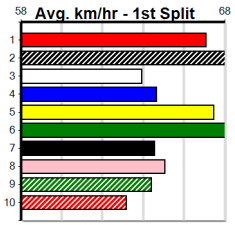

OUTER EAST FOOTBALL NETBALL COMP

Distance: 300m, Race Type: Grade 5, Total Prizemoney: \$2,925
1st: \$1,950, 2nd: \$600, 3rd: \$300, 4th: \$75

4

12:36PM

(VIC time)

SKINNY OLIVE (5) is one of the quickest beginners on the provincial circuit and with a wide runner drawn on her outside she will take a power of beating here. BLACK MISERY (8) has a big motor once balanced and may be the danger.