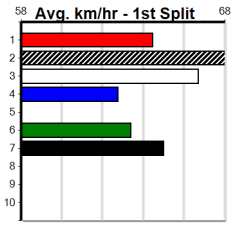

SPORTSBET HT1(1-4 WINS)

Distance: 300m, Race Type: Restricted Win Heat, Total Prizemoney: $2,925
1st: $1,950, 2nd: $600, 3rd: $300, 4th: $75

9
2:09PM
(VIC time)

Watchdog Tips: 0 0 0 0 **Bet:** .