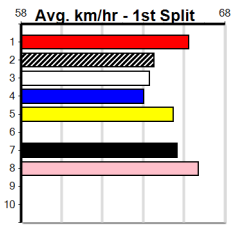

Healesville

MR HUMMER LIMOS (1-4 WINS)

Distance: 350m, Race Type: Restricted Win, Total Prizemoney: $2,925
1st: $1,950, 2nd: $600, 3rd: $300, 4th: $75

3

12:20PM

(VIC time)

MUM'S PEARL (6) was an explosive debut winner here last week and she may only need to step clearly again to make it 2 from 2. RYDER'S MAGIC (1) is drawn to race on the speed from the outset in this and could be the main danger.

Watchdog Tips:

6

1

8

3

Bet:

Win 6