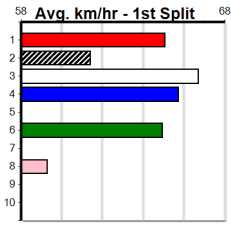

SPORTSBET HT3 (1-4 WINS)

Distance: 300m, Race Type: Restricted Win Heat, Total Prizemoney: $2,925
1st: $1,950, 2nd: $600, 3rd: $300, 4th: $75

11

2:43PM

(VIC time)

CHEMICAL EROSION (4) scorched the sand in his 21.93 Ballarat win two starts back and he looks awfully hard to beat in this. TAILS OF JONNY (7) has shown speed in smart wins in 2 of his last 4 starts and could be the main danger.

Watchdog Tips: **4** **7** **6** **3** **Bet:** **Trifecta 4/6,7/3,6,7 ($10 - 250%)**