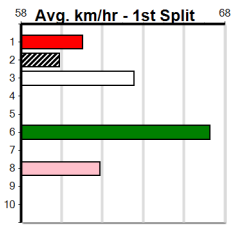

Healesville

JASON McKEOWN PHOTOGRAPHY

Distance: 350m, Race Type: Maiden, Total Prizemoney: \$2,535
1st: \$1,680, 2nd: \$520, 3rd: \$260, 4th: \$75

2

12:02PM

(VIC time)

LISSY LOULOU (6) has shown good early speed in her 4 placings to date and she may prove hard to reel in if she can find the arm early. GRAND GREGORY (4) is a well bred type who is sure to be well educated for his debut today.