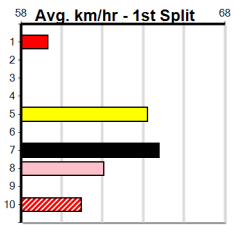

GORSKI ENGINEERING

Distance: 300m, Race Type: Maiden, Total Prizemoney: $2,535
1st: $1,680, 2nd: $520, 3rd: $260, 4th: $75

1

11:45AM
(VIC time)

WHO ME (8) has shown enough early speed in his races to be able to find the front early in this and he may prove hard to beat if he can do so. INVICTUS HARMONY (6) is out of a litter which has shown some talent so far and could challenge in debut.

Watchdog Tips:

8

6

3

7

Bet:

Win 8