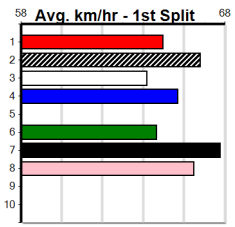

DREAMCHASERS - TICKETS ON SALE NO

Distance: 300m, Race Type: Free For All, Total Prizemoney: $3,360
1st: $2,250, 2nd: $690, 3rd: $345, 4th: $75

7

1:34PM

(VIC time)

NEW WAVE WHINE (2) was sensational in his lightning 16.41 win here last week and he can find the rail soon after box rise in this and looks hard to beat again. FIBULARIS (1) explodes once fully balanced and is drawn to challenge here.

Watchdog Tips: **2** **1** **7** **4** **Bet:** **Quinella 1/2 ($10 for 1000%)**

Form Box Weight Dist Track Date Time BON Margin 1st/2nd (Time) PIR Checked Comment W/R Split 1 S/P Grade

1 FIBULARIS [4] *Gun draw, explodes once fully balanced, danger.* **$3.20**

BK D Dec-19 AUSSIE INFRARED TEMPORALIS

Trainer: **Kathryne Tabb (Lara)**

1st (2)	33.6	350	HVL	R6	22-Sep-24	19.12	18.92	0.75	LMY MATE MINA (19.17)	M/4	.	.	.	6.52	$11.40	FFA
1st (3)	33.6	350	HVL	R6	29-Sep-24	19.26	19.20	3.25	LMY MATE MINA (19.48)	M/4	.	.	SW	6.53	$6.80	FFA
2nd (8)	33.7	300	HVL	R9	06-Oct-24	16.64	16.60	0.75	BLUE CRISTALLE (16.60)	M/4	.	.	.	4.00	$4.90	FFA
1st (2)	33.7	350	HVL	R5	13-Oct-24	19.31	19.03	1.75	LBUMPY'S DAD ROY (19.41)	M/4	.	.	.	6.66	$1.50	VET

Owner(s): **TABB FAMILY (SYN), M Tabb, S Tabb, K Tabb**

Winning Boxes

1	2	3	4	5	6	7	8	
6	5	1	3	1	1	3	5	
Prize	Best							$78,282.50
Best								16.64
Starts								99-25-14-16
Trk/Dst								7-1-2-2
APM								$13375

2 NEW WAVE WHINE [4] *Sensational 16.41 win here last week, one to beat.* **$2.80**

BD D Jan-21 ZAMBORA BROCKIE PRETTY BOMB

Trainer: **Claire Allen (Greendale)**

3rd (7)	35.0	350	HVL	R2	01-Sep-24	19.06	18.88	2.75	LZIPPING GRYLLIS (18.88)	M/2	.	.	.	6.48	$38.50	SH
1st (1)	35.2	350	HVL	R11	04-Sep-24	19.26	19.17	1.00	REVERSE SWEEP (19.33)	M/3	.	.	.	6.60	$1.30	5
6th (4)	35.5	410	HOR	R4	10-Sep-24	23.58	22.93	9.50	LYDNEY SHOW (22.93)	M/75	.	.	.	10.92	$2.10	5
1st (8)	34.9	300	HVL	R11	27-Oct-24	16.41	16.41	2.50	BALLAN BRUMBY (16.57)	Q/1	.	.	SW	3.87	$7.90	X45

Owner(s): **Just for us (SYN), B Hare, C Allen**

Winning Boxes

1	2	3	4	5	6	7	8	
1	4	4	3	1	1	3	3	
Prize	Best							$90,810.00
Best								16.41
Starts								52-20-8-6
Trk/Dst								2-2-0-0
APM								$10273

3 MILLIE [4] *Plenty of talent but likely to find this too tough* **$21.00**

BD B May-21 HOOKSY LEAVE ME OUT

Trainer: **Donald Jarvis (Sydenham)**

5th (7)	29.9	450	BAL	R9	14-Aug-24	25.92	25.35	8.50	TENSION HEAD (25.35)	M/333	.	.	.	6.69	$7.60	5
8th (2)	30.4	390	SHP	R11	19-Aug-24	22.71	21.94	11.00	BLACK DREAM (21.94)	M/88	.	.	.	8.83	$35.80	5
1st (6)	31.3	390	SHP	R11	17-Oct-24	22.44	22.22	0.25	LKRAKEN FORCE (22.46)	M/62	.	.	SW	8.70	$10.30	T3-5
3rd (2)	31.3	390	BAL	R13	23-Oct-24	22.38	21.71	1.25	BLAME SPENCER (22.31)	Q/22	.	.	.	8.45	$27.70	X45

Owner(s): **D Jarvis**

Winning Boxes

1	2	3	4	5	6	7	8	
1	2	2	1	1	2	1	1	
Prize	Best							$22,220.00
Best								16.72
Starts								35-9-5-4
Trk/Dst								16-4-3-3
APM								$5326

4 ASTON JALAPENO [4] *Can burn mid race in his races, threat with luck.* **$8.50**

BK D Mar-22 ASTON DEE BEE ASTON LOPEZ

Trainer: **Corey Mackie (Tooradin)**

6th (3)	32.5	300	HVL	R5	22-Sep-24	16.93	16.59	4.75	STORM SENSATION (16.60)	M/7	.	.	SW	4.05	$3.00	5
1st (1)	32.5	300	HVL	R9	13-Oct-24	16.76	16.51	0.75	MIKE ANGELO ZEAL (16.79)	M/4	.	.	.	3.99	$8.30	X45
4th (1)	32.5	300	HVL	R4	20-Oct-24	16.97	16.76	3.25	LBURN ALONG (16.76)	S/5	.	.	.	4.03	$12.00	FFA
3rd (4)	32.7	300	HVL	R11	27-Oct-24	16.69	16.41	4.25	NEW WAVE WHINE (16.41)	M/6	.	.	.	3.99	$14.90	X45

Owner(s): **C Mackie**

Winning Boxes

1	2	3	4	5	6	7	8	
1	1	1	1	2	1	1	1	
Prize	Best							$15,800.00
Best								16.69
Starts								34-7-3-6
Trk/Dst								12-2-2-2
APM								$6707

5 *** VACANT BOX ***

Trainer:

Owner(s):

Winning Boxes

1	2	3	4	5	6	7	8	
1	1	1	1	2	1	1	1	
Prize	Best							$31,025.00
Best								16.73
Starts								78-11-15-12
Trk/Dst								9-4-4-0
APM								$6202