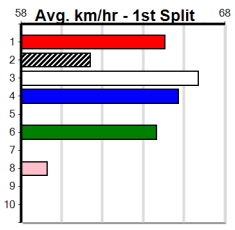

SPORTSBET HT3 (1-4 WINS)

Distance: 300m, Race Type: Restricted Win Heat, Total Prizemoney: $2,925
1st: $1,950, 2nd: $600, 3rd: $300, 4th: $75

11

2:43PM
(VIC time)

Watchdog Tips: **0 0 0 0** Bet: **.**