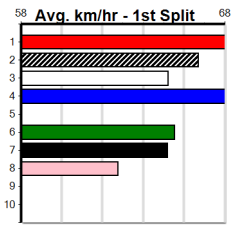

RSN GREY AREAS - WEDNESDAY & FRID

Distance: 350m, Race Type: Mixed 3/4, Total Prizemoney: $3,360
1st: $2,250, 2nd: $690, 3rd: $345, 4th: $75

6

1:13PM

(VIC time)

Watchdog Tips: 0 0 0 0 **Bet:** .