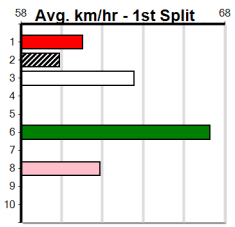

2

12:02PM

(VIC time)

Watchdog Tips: 0 0 0 0 **Bet:** .

Form Box Weight Dist Track Date Time BON Margin 1st/2nd (Time) PIR Checked Comment W/R Split 1 S/P Grade

1 RUNAWAY DEAL [M]
BD B Jan-22 KIOWA MON MANNY I'M ROBYN BANKS
Trainer: Kenneth Howat (Plumpton)
7th (6) 26.1 390 BAL R2 23-Sep-24 23.81 22.35 19.00LMINI SNOOZE (22.52) M/76 . . . 8.91 $66.60 T3-M
7th (1) 26.1 300 HVL R2 04-Oct-24 17.66 16.70 7.50LMAGIC SNOWDROP (17.17) M/4 . . . 4.11 $40.50 T3-M
4th (4) 26.0 390 SHP R4 10-Oct-24 23.53 22.16 12.00LASTON PRESIDENT (22.72) M/44 . . . 8.78 $43.00 M
7th (2) 26.5 390 BAL R1 17-Oct-24 23.70 22.15 14.00LALWAYS LOYAL (22.74) M/77 . V14 . 9.02 $104.30 T3-M
Owner(s): K Howat

Winning Boxes

1	2	3	4	5	6	7	8
Prize							
Best							
Starts							
Trk/Dst							
APM							

2 SWIPER [M]
BD B Mar-22 WOW DUNDEE ALLY
Trainer: Danny Macdonald (Maffra)
5th (3) 31.8 435 SLE R1 25-Sep-24 26.25 24.88 14.00LFOREIGN CURRENCY (25.32) M/666 . . . 5.72 $77.80 M
7th (6) 31.9 510 SLE R1 09-Oct-24 30.38 28.98 11.00LPRETTY TREASURE (29.67) M/566 . . . 9.86 $106.70 M
5th (3) 31.8 510 SLE R3 18-Oct-24 30.49 29.06 8.50L GALLOPING DEMI (29.91) M/555 . . . 9.59 $40.30 T3-M
3rd (1) 31.5 510 SLE R4 23-Oct-24 29.89 29.13 9.00LMR. ZULU (29.27) Q/124 . . . 9.38 $46.60 M
Owner(s): D Macdonald

Winning Boxes

1	2	3	4	5	6	7	8
Prize							
Best							
Starts							
Trk/Dst							
APM							

3 ULTIMATE LEXI [M]
BK B Dec-22 ASTON RUPEE ALBIES CRUISER
Trainer: Frank Andrighetto (Lance Creek)
7th (4) 28.2 435 SLE R2 29-Sep-24 26.49 24.44 22.00LLOTS OF BUGS (24.99) Q/188 . . . 5.32 $34.40 MH
3rd (2) 28.1 400 WGL R2 03-Oct-24 23.43 22.58 13.00LPRETTY PIPA (22.58) Q/34 . . . 8.53 $8.50 T3-M
6th (7) 27.7 435 SLE R2 09-Oct-24 25.46 24.13 5.50LLUCA SKYWALKER (25.10) Q/267 . . . 5.29 $7.70 M
5th (6) 27.8 400 WGL R2 24-Oct-24 23.93 22.95 7.50LHULK KING HAMMER (23.41) Q/13 . . . 8.49 $5.40 T3-M
Owner(s): F Andrighetto

Winning Boxes

1	2	3	4	5	6	7	8
Prize							
Best							
Starts							
Trk/Dst							
APM							

4 GRAND GREGORY [M]
BK D Mar-23 BERNARDO LEAPING LYDIA
Trainer: Daniel Turnley (Diamond Creek)
Owner(s): D Turnley

Winning Boxes

1	2	3	4	5	6	7	8
Prize							
Best							
Starts							
Trk/Dst							
APM							

5 *** VACANT BOX ***
Trainer:
Owner(s):

6 LISSY LOULOU [M]
BD B Jun-22 SUPERIOR PANAMA ORIENTAL AMBER
Trainer: Arron Roche (Merrigum)
3rd (6) 29.6 300 HVL R3 22-Sep-24 17.21 16.59 0.75LATHENIAN GODDESS (17.16) M/4 . . . 4.07 $5.00 MH
2nd (8) 29.5 350 HVL R2 29-Sep-24 19.67 19.20 2.75LMINH ZOE (19.50) Q/2 . . . 6.59 $7.60 M
2nd (6) 29.9 450 SHP R2 03-Oct-24 26.04 25.46 0.75LDARRA ROGUE (25.99) Q/122 . . . 6.79 $2.50 T3-M
3rd (5) 28.9 450 SHP R1 14-Oct-24 25.91 25.13 2.00LLUCKY LISA (25.78) M/211 . . . 6.69 $7.00 M
Owner(s): P Denman

Winning Boxes

1	2	3	4	5	6	7	8
Prize							
Best							
Starts							
Trk/Dst							
APM