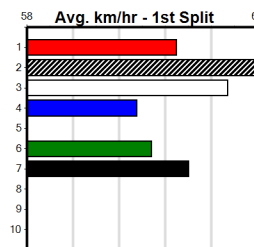

SPORTSBET HT1 (1-4 WINS)

9

2:09PM

(VIC time)

Distance: 300m, Race Type: Restricted Win Heat, Total Prizemoney: $2,925
1st: $1,950, 2nd: $600, 3rd: $300, 4th: $75

Watchdog Tips: ☐ ☐ ☐ ☐ ☐ **Bet:** ☐

MAJOR FRANKY [5]
RF Dog Apr-22 Sire: FERAL FRANKY Dam: PUZZLES
Owner(s): B Dowler
Trainer: Brian Hodgson (Smythesdale)
ENG BAL 2024-10-31
Winning Distances: < 300m (0) 300 - 399m (2) 400 - 499m (1) 500 - 599m (0) 600 - 699m (0) > 700m (0)
Winning Weights: 32.9(2) 33.5(1)

Box	1st	2nd	3rd	4th	5th	6th	7th	8th
1								
2	1				1	2	1	1
3								1
4								1
5						1		
6				2				
7	2							
8					1			

Prize Best Starts Trk/Dts APM
$5405.00
16.82(1)-1/9/24
18-3-0-2
3-0-0-1
3708

SUN IN CUBA [5]
BK Bitch Feb-22 Sire: FERNANDO BALE Dam: TIME TO TALK
Owner(s): A Galea
Trainer: Angela Galea (Sunshine North)
Winning Distances: < 300m (0) 300 - 399m (3) 400 - 499m (1) 500 - 599m (0) 600 - 699m (0) > 700m (0)
Winning Weights: 28.3(1) 28.4(1) 29.2(1) 29.3(1)

Box	1st	2nd	3rd	4th	5th	6th	7th	8th
1	1				1	1	2	
2	1	2		1				
3		1	1		1	2	1	
4		2		1				
5	1				2			
6		3			1			
7		1				1		
8	1	1						

Prize Best Starts Trk/Dts APM
$15235.00
16.71(1)-1/9/24
29-4-10-1
6-1-3-0
5862

RIVER KING [5]
BK Dog Feb-22 Sire: LIGHTNING FRANK Dam: NAYLA SWIFT
Owner(s): Koolie Boys (SYN), H Johnson, M O'rourke
Trainer: Garry Johnson (Chum Creek)
Winning Distances: < 300m (0) 300 - 399m (3) 400 - 499m (1) 500 - 599m (0) 600 - 699m (0) > 700m (0)
Winning Weights: 34.1(1) 34.5(1) 34.6(1) 35.0(1)

Box	1st	2nd	3rd	4th	5th	6th	7th	8th
1	1	1			1	2	1	
2	1				1			1
3		2			1			
4			1			1	1	
5					1		1	
6	1		2			1		
7	1			1	2	2		
8		1						

Prize Best Starts Trk/Dts APM
$8125.00
17.09(6)-26/8/24
29-4-4-3
2-0-0-1
2095

BODHICITTA [5]
BK Dog Feb-21 Sire: BERNARDO Dam: BELLA SHIMA
Owner(s): N Darragh
Trainer: Scott Stefanos (Longwood)
Winning Distances: < 300m (0) 300 - 399m (2) 400 - 499m (1) 500 - 599m (0) 600 - 699m (0) > 700m (0)
Winning Weights: 36.2(1) 37.1(1) 37.2(1)

Box	1st	2nd	3rd	4th	5th	6th	7th	8th
1	1							
2								
3								
4					1	1		
5					1			
6		1						
7	1	1	3	1				
8			1	1				1

Prize Best Starts Trk/Dts APM
$7085.00
16.75(6)-30/7/23
15-3-2-4
3-1-0-2
129

*** VACANT BOX ***
Sire: Dam:
Owner(s):
Trainer:
Winning Distances: < 300m (0) 300 - 399m (0) 400 - 499m (0) 500 - 599m (0) 600 - 699m (0) > 700m (0)
Winning Weights:
Box History

5