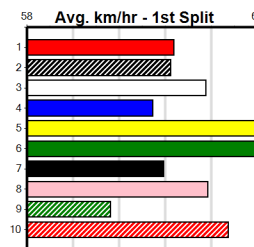

Box History

MONTROSE IGA LIQUOR

Distance: 300m, Race Type: Grade 5, Total Prizemoney: \$2,925
1st: \$1,950, 2nd: \$600, 3rd: \$300, 4th: \$75

Watchdog Tips:

Bet:

Table with columns: Form Box, Wgt, Dist, Track, Date, Time, BON, Margin, 1st/2nd (Time), PIR, Checked, Comment, W/R, Split 1, S/P, Grade