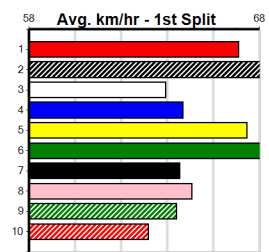

OUTER EAST FOOTBALL NETBALL COMP

4
12:36PM

(VIC time)

Distance: 300m, Race Type: Grade 5, Total Prizemoney: $2,925
1st: $1,950, 2nd: $600, 3rd: $300, 4th: $75

Watchdog Tips:

Bet: