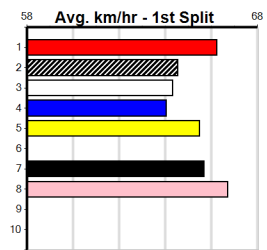

MR HUMMER LIMOS (1-4 WINS)

3

12:20PM

(VIC time)

Distance: 350m, Race Type: Restricted Win, Total Prizemoney: $2,925
1st: $1,950, 2nd: $600, 3rd: $300, 4th: $75

Watchdog Tips:

Bet:

Form Box	Wgt	Dist	Track	Date	Time	BON	Margin	1st/2nd (Time)	PIR	Checked	Comment	WR	Split 1	S/P	Grade

1

RYDER'S MAGIC [5]

RF Dog Jun-22 Sire: ASTON DEE BEE Dam: SHARNI'S MY GIRL
Owner(s): C Langley
Trainer: Lorraine Langley (Pakenham)
ENG WGL 2024-10-31

Winning Distances: < 300m (0) 300 - 399m (0) 400 - 499m (4) 500 - 599m (0) 600 - 699m (0) > 700m (0)
Winning Weights: 36.6(1) 36.7(1) 37.1(1) 37.4(1)

1st (1)	37.4	400	WGL	R11	06-Sep-24	23.02	22.54	0.25L URANA PANDA (23.04)	M/33	.	SW	.	8.51	$3.00	5
7th (4)	37.3	400	WGL	R7	17-Sep-24	23.44	22.38	11.00 GOT THE LOT (22.73)	M/77	.	SW	.	8.56	$35.80	FFA
4th (6)	37.6	300	HVL	R9	04-Oct-24	16.99	16.70	3.00L HIERARCHY (16.79)	M/4	.	.	.	4.16	$4.40	T3-5
2nd (6)	37.6	300	HVL	R12	06-Oct-24	16.85	16.60	0.50L BLUE CHINCHILLA (16.83)	M/1	.	.	.	3.93	$3.90	5
5th (4)	37.6	400	WGL	R11	11-Oct-24	22.92	22.36	8.50L JETSTREAM ICON (22.36)	M/45	.	.	.	8.45	$14.90	X45
3rd (6)	37.6	350	HVL	R6	20-Oct-24	19.67	19.25	3.00L BETTER BANJO (19.47)	M/3	.	.	.	6.60	$12.80	5H
4th (6)	37.9	350	HVL	R9	27-Oct-24	19.66	19.12	4.25L HIGH END CASH (19.37)	M/3	.	.	.	6.57	$5.10	5
5th (5)	37.6	400	WGL	R5	31-Oct-24	23.25	22.81	5.00L RADEBE (22.90)	M/67	.	.	.	8.52	$3.40	T3-5

Last 3 wins NOT included above

1st (2)	36.6	460	WGL	R2	30-May-24	26.33	25.91	2.50L JUDGE JEBRYNAH (26.51)	M/111	.	.	.	6.51	$1.30	T3-M
1st (6)	37.1	435	SLE	R4	05-Jun-24	24.81	24.37	2.25L BOURNE SID (24.97)	M/111	.	.	.	5.21	$2.10	7
1st (5)	36.7	435	SLE	R9	19-Jun-24	24.69	24.41	0.25L SMOKIN' PADDY (24.71)	M/121	.	SW	.	5.25	$5.10	6G

Box History

Bx	1st	2nd	3rd	4th	5th	6th	7th	8th
1	1	1	1					
2	1				1			
3								
4	1				1		1	1
5	1	1			2			
6	1	1	1	2		1		
7	2					1		
8	1							

Prize Best Starts Trk/Dts APM: $1135.00, 19.66(6)-27/10/24, 24-4-7-2, 2-0-0-1, 5989

2

ALL IN OLLIE [5]

RBD Dog Jan-22 Sire: HARD STYLE RICO Dam: DANCING SIENNA
Owner(s): R Di mauro
Trainer: Greg Doyle (Mulgrave)

Winning Distances: < 300m (0) 300 - 399m (3) 400 - 499m (0) 500 - 599m (0) 600 - 699m (0) > 700m (0)
Winning Weights: 34.0(1) 34.3(1) 34.6(1)

6th (6)	34.6	400	WGL	R1	23-Jul-24	23.32	22.43	4.50L OUR ELLIE (23.02)	M/77	.	.	.	8.72	$7.00	M
5th (6)	34.7	400	GEL	R1	27-Jul-24	23.91	22.66	12.00 JUST BELIEVE (23.13)	S/55	.	SW	.	8.80	$5.50	M
5th (3)	34.7	400	GEL	R1	03-Aug-24	23.56	22.64	6.50L GO NOW (23.13)	M/44	.	.	.	8.96	$4.20	M
1st (2)	34.0	350	HVL	R2	30-Aug-24	19.60	19.45	0.025 IVORY NARWHAL (19.60)	M/3	.	.	.	6.72	$2.10	T3-M
1st (4)	34.3	300	HVL	R2	08-Sep-24	16.94	16.31	1.25L QUEEN KATE (17.03)	S/7	.	.	.	4.08	$13.40	7
4th (2)	33.9	515	SAP	R4	16-Sep-24	30.38	29.52	7.00L ELLIOTT (29.90)	M/2223	.	.	.	5.16	$52.40	X67H
5th (8)	33.9	515	SAP	R2	23-Sep-24	31.02	29.16	17.00 BIRMINGHAM (29.83)	M/3555	.	.	.	5.23	$10.10	X67
1st (2)	34.6	300	HVL	R3	28-Oct-24	16.85	16.85	3.25L ROWDY'S BEAST (17.07)	M/3	.	SW	.	3.95	$2.10	X67

Last 3 wins NOT included above

Box History

Bx	1st	2nd	3rd	4th	5th	6th	7th	8th
1								
2	2			1				
3	1				1			
4	1							
5			1					
6					1	1		
7				1				
8								

Prize Best Starts Trk/Dts APM: $4935.00, 19.60(2)-30/8/24, 11-3-1-1, 2-1-1-0, 3714