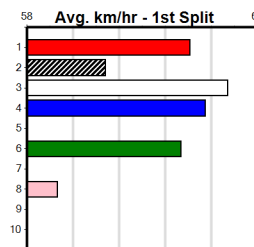

SPORTSBET HT3 (1-4 WINS)

11

2:43PM

(VIC time)

Distance: 300m, Race Type: Restricted Win Heat, Total Prizemoney: $2,925
1st: $1,950, 2nd: $600, 3rd: $300, 4th: $75

Watchdog Tips: ☐ ☐ ☐ ☐ ☐ **Bet:** ☐

1 HALF MAC [6]
BE Dog Mar-22 Sire: SHIMA SHINE Dam: SUGAR SPICE
Owner(s): GLENORE (SYN), G Fullerton, N Fullerton, K Fullerton, D Fullerton, D Reid, D Reid, J Somerville
Trainer: Darryl Fullerton (Long Gully)
Winning Distances: < 300m (0) 300 - 399m (2) 400 - 499m (0) 500 - 599m (0) 600 - 699m (0) > 700m (0)
Winning Weights: 30.0(1) 30.4(1)

Rank	Age	Sex	Dist	Track	Date	Time	BON	Margin	1st/2nd (Time)	PIR	Checked	Comment	WR	Split 1	S/P	Grade
7th	(5)	30.1	300	HVL	R1	31-Jul-24	17.36	16.68	7.00L STORM SENSATION (16.88)	M/4	.	.	.	4.06	$49.10	X67
7th	(7)	30.5	350	HVL	R2	11-Aug-24	19.94	19.01	8.50L BANK ROBBER (19.36)	M/3	.	.	.	6.64	$57.30	X67H
5th	(6)	30.1	300	HVL	R3	30-Aug-24	17.32	16.96	5.50L EVEN CHANCE (16.96)	M/8	.	SW	.	4.16	$8.50	T3-7
5th	(5)	30.5	390	BAL	R10	09-Sep-24	22.68	22.01	6.00L MY MATE NICK (22.26)	M/22	.	.	.	8.49	$11.30	T3-7
1st	(3)	30.0	300	HVL	R10	19-Sep-24	17.07	16.83	0.25L CACHI (17.08)	M/3	.	.	.	4.05	$3.20	T3-7
3rd	(7)	29.3	350	HVL	R3	29-Sep-24	19.63	19.20	2.75L ITHACAN GODDESS (19.45)	M/3	.	.	.	6.65	$26.40	X67
6th	(1)	29.0	300	HVL	R4	06-Oct-24	17.17	16.60	3.00L CANYA WILDFIRE (16.96)	M/4	.	.	.	3.99	$16.60	X67H
7th	(7)	29.8	350	HVL	R2	20-Oct-24	20.03	19.25	4.75L MATCHBOX FLAME (19.71)	M/3	.	.	.	6.60	$23.70	X67

Last 3 wins NOT included above

1st	(4)	30.4	390	SHP	R2	16-May-24	22.90	22.11	0.75L RAGING ELSA (22.95)	M/11	.	.	.	8.72	$7.80	M

Prize Best Starts Trk/Dts APM: $3175.00, 17.07(3)-19/9/24, 15-2-2-2, 6-1-1-1, 1871

2 SPELLCASTER [7]
BK Bitch Jun-21 Sire: SHIMA SHINE Dam: DESIREE DANCER
Owner(s): C Baker
Trainer: Colin Baker (Lara)
Winning Distances: < 300m (0) 300 - 399m (1) 400 - 499m (0) 500 - 599m (0) 600 - 699m (0) > 700m (0)
Winning Weights: 27.7(1)

Rank	Age	Sex	Dist	Track	Date	Time	BON	Margin	1st/2nd (Time)	PIR	Checked	Comment	WR	Split 1	S/P	Grade
7th	(4)	25.7	300	HVL	R3	18-Jul-24	17.81	16.95	10.00 HAVANA MAGIC (17.12)	S/6	.	.	.	4.07	$54.30	T3-7
5th	(6)	26.1	300	HVL	R3	26-Jul-24	17.75	16.76	14.00 RAGING ELSA (16.79)	M/5	.	.	.	4.11	$53.50	T3-7
8th	(6)	27.8	400	GEL	R10	27-Aug-24	23.89	22.57	13.00 NAILED IT (22.99)	M/65	.	R	.	8.83	$81.80	7
8th	(8)	28.3	400	GEL	R11	03-Sep-24	23.59	22.31	12.00 FANCY KIAARN (22.81)	S/85	.	.	.	8.87	$58.20	X67
8th	(3)	29.0	300	HVL	R2	08-Sep-24	17.48	16.31	8.00L ALL IN OLLIE (16.94)	M/8	.	.	.	4.09	$67.00	7
3rd	(5)	29.6	400	GEL	R11	17-Sep-24	23.62	22.79	6.50L MR. BOOT BOOT (23.16)	M/11	.	.	.	8.54	$36.60	7
8th	(4)	29.3	400	GEL	R3	24-Sep-24	23.74	22.50	12.00 ANACONDA SQUEEZE	M/55	.	.	.	8.74	$53.60	7
5th	(3)	28.6	300	HVL	R3	02-Oct-24	17.38	16.91	3.5L TAILS OF JONNY (17.14)	M/2	.	.	.	3.94	$95.40	7

Last 3 wins NOT included above

1st	(2)	27.7	300	HVL	R2	05-Jan-24	17.23	16.79	1.25L DASH ABOUT (17.31)	S/4	.	.	.	4.03	$33.40	T3-M

Prize Best Starts Trk/Dts APM: $1610.00, 17.23(2)-5/1/24, 40-1-0-2, 15-1-0-1, 389