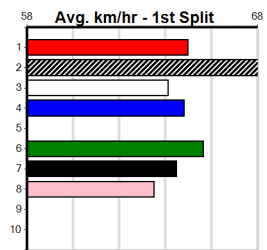

PITSTOP MOWER REPAIRS

Distance: 350m, Race Type: Grade 5, Total Prizemoney: $2,925
1st: $1,950, 2nd: $600, 3rd: $300, 4th: $75

Watchdog Tips:

Bet:

Table with columns: Form Box, Wgt, Dist, Track, Date, Time, BON, Margin, 1st/2nd (Time), PIR, Checked, Comment, W/R, Split 1, S/P, Grade

GO STEVIE [5]
BKW Dog Nov-21 Sire: FERNANDO BALE Dam: MEPUNGA BONNIE
Owner(s): T Clark
Trainer: Chris Johannsen (Devon Meadow)
Winning Distances: < 300m (0) 300 - 399m (0) 400 - 499m (9) 500 - 599m (1) 600 - 699m (0) > 700m (0)
Winning Weights: 33.6(2) 33.7(1) 33.8(1) 34.3(1) 34.6(2) 34.7(1) 34.9(1) 35.9(1)
Box History table and Prize Best Starts table included.

HEAD HUNTER [5]
BK Dog Dec-21 Sire: ALLEN DEED Dam: BLACK MUSTANG
Owner(s): B Ender
Trainer: Bernie Ender (St Albans)
Winning Distances: < 300m (0) 300 - 399m (6) 400 - 499m (1) 500 - 599m (0) 600 - 699m (0) > 700m (0)
Winning Weights: 32.5(1) 32.6(2) 32.7(1) 32.9(1) 33.2(1) 33.3(1)
Box History table and Prize Best Starts table included.

ZIPPING OLAF (NSW)[5]
F Dog Jun-21 Sire: FERAL FRANKY Dam: ZIPPING TAYLA
Owner(s): R Gladman
Trainer: Rohan Gladman (Ballarat)
Winning Distances: < 300m (0) 300 - 399m (6) 400 - 499m (4) 500 - 599m (4) 600 - 699m (0) > 700m (0)
Winning Weights: 33.0(1) 33.1(1) 33.3(1) 33.4(1) 33.5(1) 33.9(2) 34.0(1) 34.2(1) 34.3(1) 34.4(1) 34.5(1) 34.7(1) 34.8(1)
Box History table and Prize Best Starts table included.

EAGLES FLY ALONE [5]
BD Dog Sep-21 Sire: TOMMY SHELBY Dam: FOR THE ALLIANCE
Owner(s): A Lie
Trainer: Brett Mackie (Tooradin)
Winning Distances: < 300m (0) 300 - 399m (4) 400 - 499m (3) 500 - 599m (0) 600 - 699m (0) > 700m (0)
Winning Weights: 31.9(2) 32.2(1) 32.4(2) 32.7(1) 32.8(1)
Box History table and Prize Best Starts table included.

*** VACANT BOX ***
Sire: Dam:
Owner(s):
Trainer:
Winning Distances: < 300m (0) 300 - 399m (0) 400 - 499m (0) 500 - 599m (0) 600 - 699m (0) > 700m (0)
Winning Weights:
Box History table included.

1

2

3

4

5