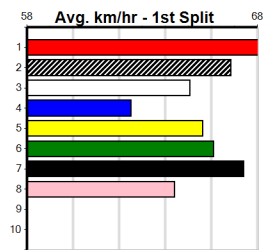

CENTRAL SCAFFOLDS

Distance: 350m, Race Type: Grade 5, Total Prizemoney: $2,925
1st: $1,950, 2nd: $600, 3rd: $300, 4th: $75

Watchdog Tips: [ ] [ ] [ ] [ ] Bet: [ ]

Race 1: HARD PRESS [5] BEBD Bitch Nov-21 Sire: FERNANDO BALE Dam: HOT CHARMOLA Trainer: David Bourke (The Basin)
Winning Distances: < 300m (0) 300 - 399m (6) 400 - 499m (1) 500 - 599m (3) 600 - 699m (0) > 700m (0)
Winning Weights: 26.4(1) 27.0(1) 27.2(1) 27.5(2) 27.6(2) 27.7(1) 27.8(1) 28.1(1)
Box History table and Prize Best information.

Race 2: BUCK SHINES [5] BK Dog Apr-22 Sire: SHIMA SHINE Dam: SCOTTISH PRIDE Trainer: Jordan Formosa (Heathcote)
Winning Distances: < 300m (0) 300 - 399m (3) 400 - 499m (7) 500 - 599m (1) 600 - 699m (0) > 700m (0)
Winning Weights: 36.2(3) 36.3(1) 36.4(3) 36.5(1) 36.7(2) 37.0(1)
Box History table and Prize Best information.

Race 3: CLOSE COMBAT [5] BK Dog Feb-22 Sire: FABREGAS Dam: GEORGIA KATE Trainer: Daniel Mckay (Toolleen)
Winning Distances: < 300m (0) 300 - 399m (4) 400 - 499m (2) 500 - 599m (0) 600 - 699m (0) > 700m (0)
Winning Weights: 33.6(1) 34.6(1) 34.7(1) 34.9(2) 35.2(1)
Box History table and Prize Best information.

Race 4: REV QUERIDA [5] BK Bitch Mar-22 Sire: SHIMA SHINE Dam: JD REVELATION Trainer: Grant Hammerstein (Kinglake We ENG HVL 2024-11-01)
Winning Distances: < 300m (0) 300 - 399m (1) 400 - 499m (5) 500 - 599m (1) 600 - 699m (0) > 700m (0)
Winning Weights: 29.1(1) 29.2(1) 29.3(2) 29.6(3)
Box History table and Prize Best information.

Race 5: EASILY AMUSED (NSW)[5] RF Dog Jun-20 Sire: ORSON ALLEN Dam: LUMINESCENCE Trainer: Jodie Leek (Warrantdyte) ENG HVL 2024-11-01
Winning Distances: < 300m (0) 300 - 399m (6) 400 - 499m (4) 500 - 599m (0) 600 - 699m (0) > 700m (0)
Winning Weights: 33.6(2) 33.7(1) 33.9(2) 34.3(1) 34.4(1) 34.5(2) 35.1(1)
Box History table and Prize Best information.