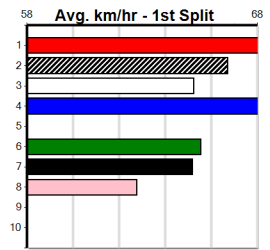

RSN GREY AREAS - WEDNESDAY & FRIDAY

Distance: 350m, Race Type: Mixed 3/4, Total Prizemoney: \$3,360
1st: \$2,250, 2nd: \$690, 3rd: \$345, 4th: \$75

Watchdog Tips: [] [] [] [] Bet: []

Table with columns: Form Box, Wgt, Dist, Track, Date, Time, BON, Margin, 1st/2nd (Time), PIR, Checked, Comment, WR, Split 1, S/P, Grade