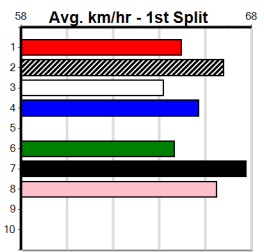

DREAMCHASERS - TICKETS ON SALE NOW

Distance: 300m, Race Type: Free For All, Total Prizemoney: $3,360
1st: $2,250, 2nd: $690, 3rd: $345, 4th: $75

Watchdog Tips: [ ] [ ] [ ] [ ] [ ] Bet: [ ]

Form Box Wgt Dist Track Date Time BON Margin 1st/2nd (Time) PIR Checked Comment W/R Split 1 S/P Grade

1

FIBULARIS [4]
BK Dog Dec-19 Sire: AUSSIE INFRARED Dam: TEMPORALIS
Owner(s): TABB FAMILY (SYN), M Tabb, S Tabb, K Tabb
Winning Distances: < 300m (0) 300 - 399m (12) 400 - 499m (10) 500 - 599m (3) 600 - 699m (0) > 700m (0)
Winning Weights: 31.4(1) 31.8(1) 31.9(1) 32.0(2) 32.1(2) 32.2(2) 32.3(2) 32.4(5) 32.5(2) 32.7(2) 32.8(1) 32.9(1) 33.6(2)
Last 3 wins NOT included above
Trainer: Kathrynne Tabb (Lara)

2

NEW WAVE WHINE [4]
BD Dog Jan-21 Sire: ZAMBORA BROCKIE Dam: PRETTY BOMB
Owner(s): Just for us (SYN), B Hare, C Allen
Winning Distances: < 300m (0) 300 - 399m (4) 400 - 499m (10) 500 - 599m (5) 600 - 699m (1) > 700m (0)
Winning Weights: 34.0(1) 34.1(1) 34.2(1) 34.3(1) 34.4(1) 34.5(1) 34.7(4) 34.8(4) 34.9(3) 35.0(1) 35.2(1) 35.4(1)
Last 3 wins NOT included above
Trainer: Claire Allen (Greendale)

3

MILLIE [4]
BD Bitch May-21 Sire: HOOKSY Dam: LEAVE ME OUT
Owner(s): D Jarvis
Winning Distances: < 300m (0) 300 - 399m (9) 400 - 499m (0) 500 - 599m (0) 600 - 699m (0) > 700m (0)
Winning Weights: 29.6(1) 29.8(1) 30.0(1) 30.2(3) 30.3(1) 30.4(1) 31.3(1)
Last 3 wins NOT included above
Trainer: Donald Jarvis (Sydenham)

4

ASTON JALAPENO [4]
BK Dog Mar-22 Sire: ASTON DEE BEE Dam: ASTON LOPEZ
Owner(s): C Mackie
Winning Distances: < 300m (0) 300 - 399m (7) 400 - 499m (0) 500 - 599m (0) 600 - 699m (0) > 700m (0)
Winning Weights: 31.1(1) 32.1(1) 32.2(2) 32.3(1) 32.5(2)
Last 3 wins NOT included above
Trainer: Corey Mackie (Tooradin)

5

*** VACANT BOX ***
Sire: Dam:
Owner(s):
Winning Distances: < 300m (0) 300 - 399m (0) 400 - 499m (0) 500 - 599m (0) 600 - 699m (0) > 700m (0)
Winning Weights:
Trainer:
Box History