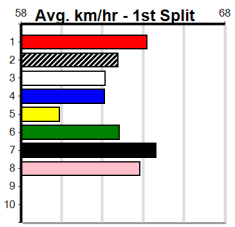

Watchdog Tips:

0 0 0 0

Bet: