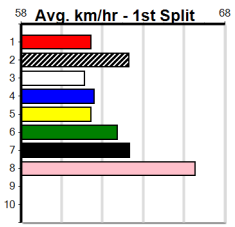

Ballarat

BALLARAT RACE 13

13 (E1)

Distance: 390m, Race Type: Grade 5 T3, Total Prizemoney: $1,530
1st: $1,000, 2nd: $320, 3rd: $160, 4th: $50

2:14PM

(VIC time)

Watchdog Tips:

0 0 0 0

Bet:

Form	Box	Weight	Dist	Track	Date	Time	BON	Margin	1st/2nd (Time)	PIR	Checked	Comment	W/R	Split 1	S/P	Grade	Winning Boxes																
1	CAILAH'S CREW [5] Biks	B	Oct-20	ASTON DEE BEE					MISS HEART									1	2	3	4	5	6	7	8								
																	1	2	3	4	5	6	7	8									
																	1	3	2	2			2	1	2								
																	Prize									$20,965.00							
																	Best									22.42							
																	Starts									80-13-13-12							
																	Trk/Dst									13-3-0-3							
																	APM									$3487							
Owner(s): L Bicchieri																																	
2	CHASING JIMMY [5]	D	Dec-19	MY REDEEMER					MIRACLES HAPPEN									1	2	3	4	5	6	7	8								
																	1	2	3	4	5	6	7	8									
																	1	2	1				1										
																	Prize									$13,312.50							
																	Best									22.41							
																	Starts									83-5-10-14							
																	Trk/Dst									3-0-1-1							
																	APM									$1170							
Owner(s): E Steel																																	
3	STYLE KEY (NSW)[5]	B	Jul-20	ZAMBORA BROCKIE					FRISKEY									1	2	3	4	5	6	7	8								
																	1	2	3	4	5	6	7	8									
																	4	1	2			1	1	1									
																	Prize									$20,645.00							
																	Best									22.24							
																	Starts									77-10-11-7							
																	Trk/Dst									15-1-4-1							
																	APM									$858							
Owner(s): G Black																																	
4	PYRENEES BLAZER [5]	D	Feb-21	MEPUNGA BLAZER					KALANI WILLOW									1	2	3	4	5	6	7	8								
																	1	2	3	4	5	6	7	8									
																	2	1	1					2	2								
																	Prize									$22,173.57							
																	Best									22.38							
																	Starts									74-8-5-15							
																	Trk/Dst									21-0-2-6							
																	APM									$1486							
Owner(s): I Robinson																																	
5	CAWBOURNE GROUP (NSW)[5]	D	Aug-20	SWIFT FANCY					CAWBOURNE KRISTY									1	2	3	4	5	6	7	8								
																	1	2	3	4	5	6	7	8									
																	2	1	1	2	1	1	1	1									
																	Prize									$17,378.57							
																	Best									22.43							
																	Starts									83-9-11-13							
																	Trk/Dst									21-2-3-3							
																	APM									$2384