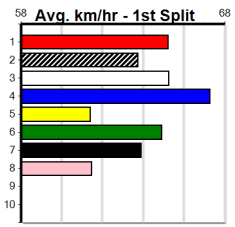

SOUTHERN SHEETMETAL

Distance: 390m, Race Type: Grade 5 T3, Total Prizemoney: $1,530
1st: $1,000, 2nd: $320, 3rd: $160, 4th: $50

5
11:47AM
(VIC time)

MAJOR PHANTOM (4) has the early speed to overcome his awkward draw in this and he looks well suited in a race of this nature. IMPRESARIO (3) can race on the speed from the outset here and he could be right in the mix.

Watchdog Tips: **4** **3** **2** **5** **Bet:** **Win 4**