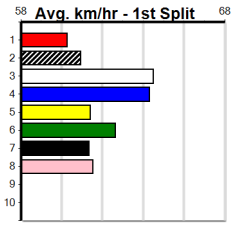

BALLARAT RACE 14

14 (E2)

2:37PM

(VIC time)

Distance: 390m, Race Type: Grade 5 T3, Total Prizemoney: \$1,530
1st: \$1,000, 2nd: \$320, 3rd: \$160, 4th: \$50

CHERRY RED (4) has the speed to overcome her tricky draw in this and she may prove hard to hold out here. MISSILE MAGGIE (3) can race in a forward position from the outset here and she could be prominent throughout.