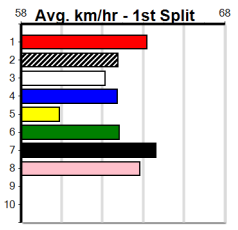

1	2	3	4	5	6	7	8
Prize	\$1,845.00						
Best	25.93						
Starts	16-1-0-4						
Trk/Dst	2-0-0-0						
APM	\$1403						

BISMUTH (2) has recorded good wins in 2 of his last 3 starts and he may prove hard to hold out again in this. TARGAN BALE (4) showed speed in his handy last start win and he may only need an ounce of luck early to challenge here.