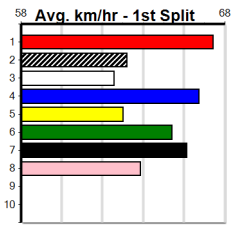

# A1 SIGNAGE

Distance: 450m, Race Type: Tier 3 - Maiden, Total Prizemoney: \$1,530  
1st: \$1,000, 2nd: \$320, 3rd: \$160, 4th: \$50

Watchdog Tips: **0 0 0 0** Bet: **0**

Form	Box	Weight	Dist	Track	Date	Time	BON	Margin	1st/2nd (Time)	PIR	Checked	Comment	W/R	Split 1	S/P	Grade	Winning Boxes								
<b>1 MY GRACIE [M]</b>																	1 2 3 4 5 6 7 8								
BK	B	Jul-22 FLYING RICCIARDO				KARISE FUSILEER												Prize Best Starts Trk/Dst APM							
Trainer: Glen Davies (Bolinda)																	\$595.00 FSH 6-0-1-0 0-0-0-0 \$595								
2nd	(8)	28.5	425	BEN	R1	05-Oct-24	24.98	23.52	5.00	LOREGON HUTAN (24.63)	S/753	.	.	.	6.91	\$4.20	M								
5th	(3)	28.6	500	BEN	R1	09-Oct-24	29.66	28.32	17.00	KENNETH BALE (28.53)	M/666	.	.	.	7.32	\$9.40	T3-M								
4th	(2)	28.8	525	MEP	R1	23-Oct-24	31.12	29.89	4.75	DESIRABILITY (30.80)	M/4444	.	.	.	5.34	\$13.80	M								
5th	(5)	29.1	525	MEP	R1	30-Oct-24	31.33	29.86	11.00	LLET'S GO OUT (30.57)	M/7666	.	.	.	5.39	\$42.40	M								
Owner(s): G Davies																									
<b>2 LONG REEF [M]</b>																	1 2 3 4 5 6 7 8								
BK	D	Jan-22 RAW ABILITY				SEA MIST												Prize Best Starts Trk/Dst APM							
Trainer: Daniel Hawthorne (Warrnambool)																	\$2,380.00 FSH 14-0-5-3 2-0-1-0 \$1396								
4th	(2)	33.4	390	WBL	R3	07-Oct-24	23.26	22.32	9.50	WHIPSTICK SERENA (22.62)	M/53	.	.	.	9.20	\$5.80	M								
3rd	(6)	32.8	390	BAL	R1	17-Oct-24	22.91	22.15	2.50	LALWAYS LOYAL (22.74)	S/44	.	.	.	8.77	\$7.30	T3-M								
3rd	(6)	32.6	400	GEL	R2	22-Oct-24	23.31	22.43	3.5L	WESTSIDE WIZARD (23.07)	M/45	.	.	.	8.69	\$13.00	T3-M								
2nd	(1)	32.8	450	BAL	R2	28-Oct-24	26.03	25.54	2.75	L FANCY FRED A (25.85)	M/322	.	.	.	6.73	\$8.80	T3-M								
Owner(s): THREE GIFTS (SYN), D Hawthorne, S Maher																									
<b>3 MAXIMUM REED [M]</b>																	1 2 3 4 5 6 7 8								
BK	B	Nov-22 SUPERIOR PANAMA				MAXIMUM KACK												Prize Best Starts Trk/Dst APM							
Trainer: Jordan Cooper (Lethbridge)																	\$520.00 FSH 3-0-1-0 0-0-0-0 \$416								
2nd	(6)	29.6	410	HOR	R4	21-Sep-24	23.80	23.33	4.75	LBIG SUNSHINE (23.48)	S/33	.	.	.	10.73	\$2.10	M								
5th	(8)	29.1	425	BEN	R2	25-Oct-24	24.84	23.88	13.00	L LAMIA NONNA MARY (23.96)	M/766	.	.	.	6.89	\$4.80	M								
5th	(4)	29.3	410	HOR	R2	29-Oct-24	24.08	23.25	8.50	L ZIPPING TAMIKA (23.51)	M/65	.	.	.	11.05	\$3.40	M								
Owner(s): JORDEAN (SYN), J Cooper, J Cooper																									
<b>4 BELFAST SPOT [M]</b>																	1 2 3 4 5 6 7 8								
WBE	D	Oct-22 TOMMY SHELBY				LIZZIE'S ENTITY												Prize Best Starts Trk/Dst APM							
Trainer: Donna Knight (Talbot)																	\$1,875.00 FSH 14-0-2-4 4-0-0-0 \$1667								
6th	(6)	31.9	450	BAL	R9	14-Oct-24	26.37	25.41	14.00	LUPSET SUNSET (25.41)	S/666	.	.	.	6.85	\$21.70	T3-M								
2nd	(1)	31.6	390	BAL	R3	17-Oct-24	22.41	22.15	1.00	L MORAIN ARIANA (22.35)	Q/22	.	.	.	8.77	\$4.00	T3-M								
4th	(8)	31.8	450	BAL	R9	24-Oct-24	26.14	25.39	10.00	L PRINCE AVENGER (25.47)	M/434	.	.	.	6.85	\$7.70	M								
8th	(8)	31.9	525	MEP	R1	30-Oct-24	31.58	29.86	15.00	LLET'S GO OUT (30.57)	S/3888	.	.	.	5.32	\$54.40	M								
Owner(s): D Knight																									
<b>5 VANESSA BALE [M] Biks</b>																	1 2 3 4 5 6 7 8								
WBK	B	Jul-21 ALLEN DEED				DYNA CHILL												Prize Best Starts Trk/Dst APM							
Trainer: Matthew Marshall (Darley)																	\$3,510.00 FSH 34-0-3-5 5-0-0-2 \$693								
4th	(5)	27.1	460	GEL	R2	15-Oct-24	26.58	25.90	4.00	LPAW JUDD (26.31)	S/874	.	.	.	7.11	\$21.50	M								
4th	(1)	27.4	400	GEL	R2	22-Oct-24	23.35	22.43	4.00	L WESTSIDE WIZARD (23.07)	M/67	.	.	.	8.94	\$5.30	T3-M								
ST	(-)	27.4	390	BAL		28-Oct-24	22.68		10.00	L Trial Cleared	S/55	.	.	5of5	8.37	\$.	ST								
6th	(8)	27.8	460	GEL	R2	30-Oct-24	26.72	26.09	9.00	L SNITCH ADAMS (26.10)	S/777	.	.	.	7.08	\$35.90	M								
Owner(s): M Marshall																									
<b>6 LOSE MY NUMBER [M] Biks</b>																	1 2 3 4 5 6 7 8								
BD	D	May-22 FERAL FRANKY				PRINNY ARANDT												Prize Best Starts Trk/Dst APM							
Trainer: Max Zammit (Exford)																	\$2,930.00 FSH 21-0-5-3 6-0-1-1 \$2040								
4th	(4)	32.3	460	WGL	R3	10-Oct-24	26.99	25.83	7.50	L OPAL WHISPER (26.46)	S/544	.	.	.	6.90	\$3.50	T3-M								
3rd	(8)	32.5	450	BAL	R9	14-Oct-24	26.05	25.41	9.50	LUPSET SUNSET (25.41)	S/754	.	.	.	6.94	\$11.20	T3-M								
4th	(6)	32.0	450	BAL	R1	23-Oct-24	26.81	24.99	20.00	LKIWI KENJI (25.47)	S/443	.	.	.	6.84	\$29.80	M								
5th	(6)	32.8	350	HVL	R2	28-Oct-24	20.29	19.60	4.25	L TINY BIT SPOILT (20.01)	M/5	.	.	.	6.95	\$3.70	M								
Owner(s): M Brealey																									
<b>7 PAW KINSLEY [M]</b>																	1 2 3 4 5 6 7 8								
WF	B	Jan-23 YOZO BALE				KNICKS BALE												Prize Best Starts Trk/Dst APM							
Trainer: Correy Grenfell (Anakie)																	\$260.00 FSH 6-0-0-1 1-0-0-0 \$260								
4th	(8)	28.1	400	GEL	R1	01-Oct-24	23.60	22.76	12.00	LPAW MADDOX (22.78)	S/85	.	.	.	8.79	\$8.10	M								
3rd	(3)	28.0	400	GEL	R2	08-Oct-24	23.58	22.73	8.00	L BONN BANG (23.05)	M/85	.	.	.	8.82	\$11.60	M								
7th	(7)	27.9	460	GEL	R3	15-Oct-24	26.81	25.90	7.50	L MASQUERADE PARTY (26.30)	M/777	.	.	.	7.09	\$23.80	M								
4th	(7)	27.7	400	GEL	R1	21-Oct-24	23.27	22.57	6.00	L MISS GEORGIE LEE (22.87)	S/66	.	.	.	8.90	\$18.80	M								
Owner(s): B Wheeler																									
<b>8 PAW NITRO (NSW)[M]</b>																	1 2 3 4 5 6 7 8								
BD	D	Jan-23 BERNARDO				DYNA GARNER												Prize Best Starts Trk/Dst APM							
Trainer: Luke Harris (Devon Meadows)																	\$3,345.00 FSH 16-0-3-6 6-0-0-3 \$2297								
8th	(3)	29.1	460	WGL	R2	24-Sep-24	27.66	25.73	17.00	L CLONCURRY GOLD (26.50)	M/478	.	.	V10	6.72	\$1.60	M								
5th	(3)	29.1	460	GEL	R3	04-Oct-24	26.69	25.69	7.50	L EXTINCT (26.19)	Q/345	.	.	.	6.89	\$6.50	MH								
3rd	(3)	29.5	450	BAL	R3	16-Oct-24	25.91	25.02	4.50	L ELEVATE (25.61)	M/433	.	.	.	6.80	\$6.40	M								
4th	(6)	29.0	450	BAL	R2	23-Oct-24	26.00	24.99	7.00	LPAW CRAFTER (25.54)	M/646	.	.	.	6.89	\$7.20	M								
Owner(s): L Harris																	ENG WGL 2024-10-31								
<b>9 PAW TRINNY (NSW)[M] Res.</b>																	1 2 3 4 5 6 7 8								
WRF	B	Jan-23 ALLEN DEED				DYNA WESLYN												Prize Best Starts Trk/Dst APM							
Trainer: Correy Grenfell (Anakie)																	\$480.00 FSH 7-0-1-1 1-0-0-0 \$480								
6th	(4)	29.5	390	BAL	R1	07-Oct-24	23.29	22.52	7.00	L BONA VISTA (22.82)	Q/36	.	.	.	8.79	\$5.70	T3-M								
5th	(2)	29.0	460	GEL	R2	15-Oct-24	26.85	25.90	8.00	LPAW JUDD (26.31)	M/456	.	.	.	6.76	\$7.80	M								
3rd	(7)	29.1	390	BAL	R2	21-Oct-24	22.78	22.03	3.75	L NAUGHTY NUNG (22.53)	M/44	.	.	.	8.79	\$7.30	T3-M								
6th	(6)	29.1	515	SAP	R1	28-Oct-24	30.66	29.42	13.00	LKIWI JAY (29.79)	M/3666	.	.	.	5.29	\$27.10	M								
Owner(s): B Wheeler																									
<b>10 *** NO RESERVE ***</b>																	1 2 3 4 5 6 7 8								
Trainer:																									
Owner(s):																									