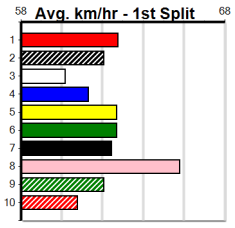

14 RACES TODAY

Distance: 390m, Race Type: Tier 3 - Maiden, Total Prizemoney: $1,530
1st: $1,000, 2nd: $320, 3rd: $160, 4th: $50

1

10:32AM
(VIC time)

Watchdog Tips: **0 0 0 0** Bet: **0**