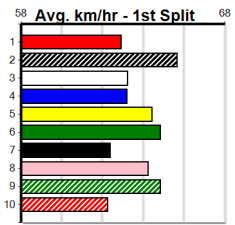

SPORTSBET SET A DEPOSIT LIMIT

Distance: 390m, Race Type: Tier 3 - Grade 6, Total Prizemoney: $1,530
1st: $1,000, 2nd: $320, 3rd: $160, 4th: $50

Watchdog Tips:

1 2 3 7

Bet:

Win 1

Main table containing race details for 9 races, including horse names, trainers, odds, and winning boxes. Race 9 and 10 are marked as scratched.