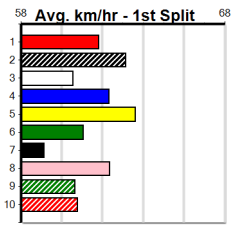

SPORTSBET EVERY DOG HAS ITS DAY

Distance: 390m, Race Type: Tier 3 - Maiden, Total Prizemoney: $1,530
1st: $1,000, 2nd: $320, 3rd: $160, 4th: $50

2

10:47AM

(VIC time)

Watchdog Tips: **0 0 0 0** Bet: **0**