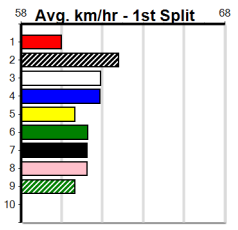

A1 SIGNAGE

Distance: 450m, Race Type: Tier 3 - Maiden, Total Prizemoney: $1,530
1st: $1,000, 2nd: $320, 3rd: $160, 4th: $50

Watchdog Tips:

4 **2** **3** **8**

Bet:

Win 4