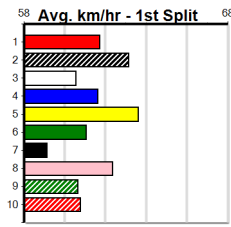

Ballarat

2
10:50AM

(VIC time)

SPORTSBET EVERY DOG HAS ITS DAY

Distance: 390m, Race Type: Tier 3 - Maiden, Total Prizemoney: \$1,530
1st: \$1,000, 2nd: \$320, 3rd: \$160, 4th: \$50

SUFFOLK PARK (1) can race closer to the speed from his gun draw here and he may have a bit too much class for his rivals. AUSSIE FLAME (8) showed speed in her smart placing 4 starts back and she could challenge here.