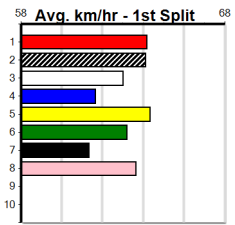

Ballarat

12

1:57PM

(VIC time)

TWO MORE RACES TO GO

Distance: 390m, Race Type: Grade 5 T3, Total Prizemoney: \$1,530
1st: \$1,000, 2nd: \$320, 3rd: \$160, 4th: \$50

Watchdog Tips:

5