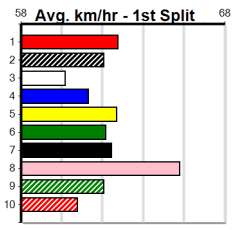

14 RACES TODAY

Distance: 390m, Race Type: Tier 3 - Maiden, Total Prizemoney: $1,530
1st: $1,000, 2nd: $320, 3rd: $160, 4th: $50

1

10:35AM
(VIC time)

PUGSLEY (8) has shown speed in his smart placings in his 3 starts to date and he looks set to get his much deserved maiden victory today. ELPHIAS DODGE (3) should find this a bit easier than his last few starts and could be the danger.

Watchdog Tips:

8

3

5

6

Bet:

Win 8