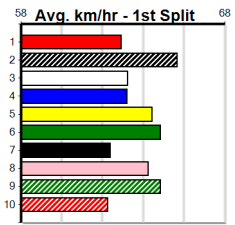

SPORTSBET SET A DEPOSIT LIMIT

Distance: 390m, Race Type: Tier 3 - Grade 6, Total Prizemoney: $1,530
1st: $1,000, 2nd: $320, 3rd: $160, 4th: $50

11

1:39PM

(VIC time)

Watchdog Tips:

0 0 0 0

Bet: