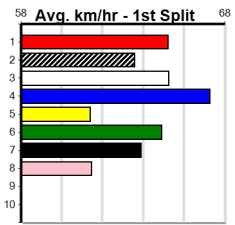

SOUTHERN SHEETMETAL

Distance: 390m, Race Type: Grade 5 T3, Total Prizemoney: $1,530
1st: $1,000, 2nd: $320, 3rd: $160, 4th: $50

5

11:45AM

(VIC time)

Watchdog Tips: **0 0 0 0** Bet: **.**