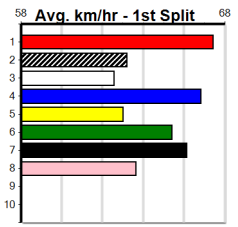

TUDOR ELECTRICAL

Distance: 390m, Race Type: Grade 5 T3, Total Prizemoney: $1,530
1st: $1,000, 2nd: $320, 3rd: $160, 4th: $50

4

11:22AM
(VIC time)

DAWNY BY NAME (1) is drawn to race on the speed from the outset in this and she looks hard to reel in if she can find the arm. DOWN SOUTH GIRL (4) has been impressive in her straight wins in her last 3 starts and looks like the danger.

Watchdog Tips: **1** **4** **7** **5** **Bet:** **Win 1**