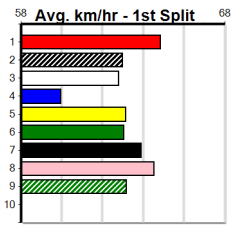

EUREKA CONCRETE (1-2 WINS)

Distance: 450m, Race Type: Tier 3 - Restricted Win, Total Prizemoney: $1,530
1st: $1,000, 2nd: $320, 3rd: $160, 4th: $50

7
12:18PM
(VIC time)

Watchdog Tips: **0 0 0 0** Bet: **.**