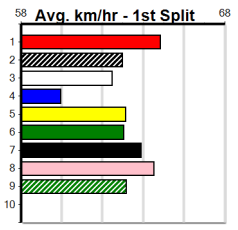

9 * NO RESERVE ***** **Winning Boxes**

Trainer:
Owner(s):

10 * NO RESERVE ***** **Winning Boxes**

Trainer:
Owner(s):

EUREKA CONCRETE (1-2 WINS)

Distance: 450m, Race Type: Tier 3 - Restricted Win, Total Prizemoney: \$1,530
1st: \$1,000, 2nd: \$320, 3rd: \$160, 4th: \$50