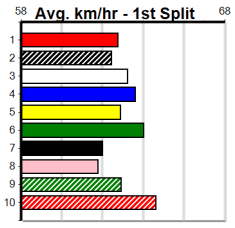

BALLARAT GREYHOUNDS BINGO EVERY

Distance: 390m, Race Type: Tier 3 - Grade 7, Total Prizemoney: $1,530
1st: $1,000, 2nd: $320, 3rd: $160, 4th: $50

10

1:12PM

(VIC time)

THERMAL FLICKER (8) has been impressive here in his last 2 starts and he could prove hard to hold out from his good draw. BONE SHAKER (3) has plenty of talent but just manages to find one better on most occasions.

Watchdog Tips:

8

3

6

4

Bet:

Win 8

Form	Box	Weight	Dist	Track	Date	Time	BON	Margin	1st/2nd (Time)	PIR	Checked	Comment	W/R	Split 1	S/P	Grade

1 SHE'S NAUTICAL [7] *Comes into calculations from this draw.*

					WONNING BOXES			
1	2	3	4	5	6	7	8	
1								
Prize								$2,580.00
Best								FSH
Starts								22-1-1-3
Trk/Dst								0-0-0-0
APM								$590

Trainer: Jordan Formosa (Heathcote) **$10.00**

6th (3) 30.5 390 SHP R10 12-Sep-24 23.46 22.24 10.00LWONDERFUL GIRL (22.77) M/55 . . . V0 W . 8.89 $6.80 7
ST (-) 28 390 SHP 14-Oct-24 22.81 6.50LTrial Cleared M/32 . . . 3of5 . . . . $.

2 PAW JOLYN (NSW)[7] *May get shuffled back early here, looks unlikely.*

					WONNING BOXES			
1	2	3	4	5	6	7	8	
1								
Prize								$2,720.00
Best								23.22
Starts								8-1-2-0
Trk/Dst								1-0-0-0
APM								$2616

Trainer: Samantha Grenfell (Anakie) **$15.00**

1st (2) 27.6 390 WBL R1 10-Oct-24 22.46 21.87 3.00LSTILTON INDIE (22.66) Q/22 . . . . . 8.79 $3.80 M
6th (1) 27.8 400 GEL R10 15-Oct-24 23.23 22.45 6.00LCOLOURFUL MAGIC (22.82) Q/45 . . . . . 8.55 $8.10 X67
6th (3) 27.8 460 GEL R7 21-Oct-24 26.48 25.87 8.00LKETCHIKAN KID (25.93) M/445 . . . . . 6.83 $7.40 X67
8th (8) 28.3 460 GEL R4 30-Oct-24 27.01 26.09 13.00LSAINTLY HIGHWAY (26.11) M/788 . . . . . 6.98 $26.90 7

3 BONE SHAKER [7] *Talented but finds one better most times, danger.*

					WONNING BOXES			
1	2	3	4	5	6	7	8	
							1	
Prize								$9,945.00
Best								23.09
Starts								32-1-13-5
Trk/Dst								1-0-0-0
APM								$4769

Trainer: Jordan Formosa (Heathcote) **$8.00**

4th (7) 31.6 390 SHP R9 07-Oct-24 22.70 22.08 2.75LHIGHWAY HOOLIGAN (22.51) M/65 . . . . . 8.71 $17.40 X67
2nd (8) 31.8 390 SHP R11 10-Oct-24 22.34 22.16 0.25LZESTY BOY (22.33) M/22 . . . . . 8.54 $4.90 X67
5th (6) 31.9 390 SHP R3 14-Oct-24 22.97 21.74 9.50LLEONESSA (22.32) M/55 . . . . . 8.80 $13.70 X67
5th (3) 31.5 425 BEN R9 29-Oct-24 24.86 24.05 8.00LKRAKEN TILLY (24.30) M/434 . . . . . 6.78 $6.10 7

4 PAW EVA (NSW)[7] **** SCRATCHED ****

					WONNING BOXES			
1	2	3	4	5	6	7	8	
							1	
Prize								$1,160.00
Best								FSTD
Starts								4-1-0-1
Trk/Dst								0-0-0-0
APM								$1160

Trainer: Correy Grenfell (Anakie) **$4.60**

5th (7) 28.8 400 GEL R3 13-Sep-24 23.37 22.65 7.50LCAPTAIN STEVIE (22.85) M/66 . . . . . 8.77 $14.50 M
6th (5) 28.3 450 BAL R3 25-Sep-24 26.52 25.40 6.00LPAW FABIAN (26.13) M/556 . . . . . 6.90 $11.90 MH
1st (5) 28.5 400 GEL R2 01-Oct-24 23.04 22.76 4.25LPAW WAITARA (23.33) M/21 . . . . . 8.54 $1.60 M
3rd (4) 28.2 400 GEL R3 30-Oct-24 23.19 22.68 4.00LBROWSER (22.91) M/32 . . . . . 8.75 $5.40 7

5 MR. OLAF (NSW)[7] *Can show early speed but place looks best.*

					WONNING BOXES			
1	2	3	4	5	6	7	8	
								1
Prize								$2,020.00
Best								22.93
Starts								18-1-0-2
Trk/Dst								2-0-0-0
APM								$754

Trainer: Darrell Leathan (Maryborough) **$12.00**

5th (5) 31.8 425 BEN R5 02-Oct-24 24.49 23.88 3.75LASTON SHERIFF (24.24) M/322 . . . . . 6.66 $31.40 SH
4th (3) 31.8 425 BEN R3 09-Oct-24 24.83 23.99 11.00LRED EMPEROR (24.10) M/644 . . . . . 6.79 $33.10 T3-7
4th (7) 31.9 425 BEN R9 19-Oct-24 25.02 24.08 7.50LTARGET TIME (24.53) M/323 . . . . . 6.72 $13.90 7
6th (4) 31.5 425 BEN R3 23-Oct-24 24.88 24.02 8.00LZIPPING GEPPETTO (24.35) M/345 . . . . . 6.65 $9.40 T3-7