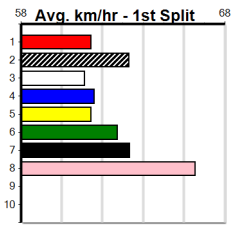

BALLARAT RACE 13

13 (E1)

Distance: 390m, Race Type: Grade 5 T3, Total Prizemoney: $1,530
1st: $1,000, 2nd: $320, 3rd: $160, 4th: $50

2:14PM

(VIC time)

CAWBOURNE GROUP (5) can wind up mid race in his races and he may prove too powerful for his rivals with an ounce of luck here. STYLE KEY (3) was racing well before meeting a handy one last start and she could be in the finish.

Watchdog Tips: 5 3 8 2 **Bet:** Box Quinella 3,5,8 ($10 for 333.33%)