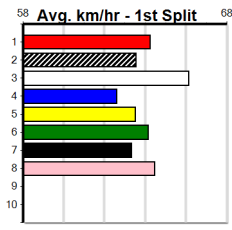

Ballarat

SWEET NETTY'S CATERING

Distance: 450m, Race Type: Grade 5 T3, Total Prizemoney: $1,530
1st: $1,000, 2nd: $320, 3rd: $160, 4th: $50

6

12:05PM

(VIC time)

JOSIE'S JEWEL (3) can set the tempo soon after box rise in this and she may prove hard to reel in if she can do so. SIR BINGO (8) has shown good speed in smart placings in 2 of his last 4 starts and he could make his presence felt here.

Watchdog Tips: **3** **8** **2** **4** Bet: **Win 3**

Form Box Weight Dist Track Date Time BON Margin 1st/2nd (Time) PIR Checked Comment W/R Split 1 S/P Grade

1 SINGLE FLICKER [5] *Better suited to a wider draw, may need some luck.* **Winning Boxes**

Winning Boxes							
1	2	3	4	5	6	7	8
1	1	1	1	1	2		
Prize	$9,991.25						
Best	25.68						
Starts	34-5-6-4						
Trk/Dst	2-0-0-0						
APM	$2949						

RBD **D** Aug-21 **HARD STYLE RICO** **FAUN FLAME** **$8.00**
Trainer: Carol Jackson (Neillborough)
8th (2) 35.4 425 BEN R3 02-Oct-24 25.12 23.88 16.00LEWING LEVVIS (24.04) M/488 . . . 6.64 $9.10 SH
3rd (6) 35.4 390 WBL R5 07-Oct-24 22.69 22.32 5.50LSTRIKE A NIGHT (22.32) M/43 . . . 8.89 $5.30 5
6th (5) 35.7 390 SHP R12 17-Oct-24 22.85 22.22 2.50LROMENA CHARM (22.68) M/25 . . . 8.66 $8.10 T3-5
7th (5) 35.5 450 BAL R11 28-Oct-24 26.07 25.54 7.00LTIME TO PROPHET (25.58) S/755 . . . 6.77 $29.60 T3-5
Owner(s): Big Three (SYN), M Dennis, B Wright, M Bolger

2 WHATEVER HE SAID [5] ***** SCRATCHED ***** **Winning Boxes**

Winning Boxes							
1	2	3	4	5	6	7	8
3	2	1	1				1
Prize	$13,835.00						
Best	25.98						
Starts	34-7-3-4						
Trk/Dst	4-1-0-1						
APM	$5989						

BE **D** Feb-22 **MY REDEEMER** **WHATEVER I WANT** **$4.40**
Trainer: Patrick Furci (Maribyrnong)
6th (5) 32.5 515 SAN R1 17-Oct-24 30.60 29.22 18.00LLETHAL SNIPER (29.39) S/8776 . . . 5.34 $104.10 5F
6th (3) 33.1 450 BAL R8 21-Oct-24 25.98 25.58 6.00LBOROUGH BANKER (25.59) M/577 . . . 6.74 $13.40 T3-5
4th (2) 33.0 350 HVL R8 28-Oct-24 20.02 19.60 2.75LJOSIE'S JEWEL (19.84) S/6 . . . V0 . . . 6.80 $3.10 5
1st (1) 32.4 450 BAL R6 31-Oct-24 26.05 25.08 2.00LSQUIGGLY PAPA (26.18) M/224 . . . SW . . . 6.69 $1.80 T3-5
Owner(s): W Sutcliffe

3 JOSIE'S JEWEL (TAS)[5] *Can set the tempo soon after box rise, go close.* **Winning Boxes**

Winning Boxes							
1	2	3	4	5	6	7	8
1	1	1	1			4	
Prize	$20,325.00						
Best	25.91						
Starts	37-7-6-6						
Trk/Dst	1-0-0-0						
APM	$5020						

BK **B** Mar-22 **SUPERIOR PANAMA** **MEDIO PASO** **$3.00**
Trainer: Michael Katsiris (Thomastown)
4th (7) 26.9 450 SHP R8 17-Oct-24 25.99 25.57 5.00LBROOMBRAE TOMMY (25.65) M/464 . . . 6.71 $6.40 T3-5
2nd (7) 26.8 460 GEL R8 21-Oct-24 26.22 25.87 2.00LSOLITARY FLICKER (26.09) M/122 . . . 6.69 $2.80 5
5th (5) 27.1 450 SHP R8 24-Oct-24 25.81 25.59 3.25LMIST FRED (25.59) M/666 . . . 6.79 $4.70 5
1st (5) 26.7 350 HVL R8 28-Oct-24 19.84 19.60 1.75LSUPERFLY GIRL (19.95) Q/1 . . . 6.61 $9.20 5
Owner(s): M Katsiris