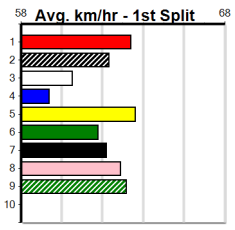

TOWN & COUNTRY LINE MARKING

Distance: 450m, Race Type: Tier 3 - Grade 7, Total Prizemoney: $1,530
1st: $1,000, 2nd: $320, 3rd: $160, 4th: $50

9

12:55PM

(VIC time)

Watchdog Tips: **0 0 0 0** Bet: **0**