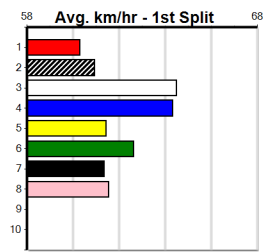

Ballarat
14 (E2)
2:37PM
(VIC time)

BALLARAT RACE 14

Distance: 390m, Race Type: Grade 5 T3, Total Prizemoney: $1,530
1st: $1,000, 2nd: $320, 3rd: $160, 4th: $50

Watchdog Tips:

Bet:

Form Box	Wgt	Dist	Track	Date	Time	BON	Margin	1st/2nd (Time)	PIR	Checked	Comment	WR	Split 1	S/P	Grade

1

MADAM NOVA [5]
WF Bitch Jul-20 Sire: FERNANDO BALE Dam: NOVA HEART Trainer: David Long (Tarnagulla)
Owner(s): P Sparks
Winning Distances: < 300m (0) 300 - 399m (3) 400 - 499m (1) 500 - 599m (0) 600 - 699m (0) > 700m (0)
Winning Weights: 25.5(1) 26.0(1) 27.0(1) 27.1(1)

8th (2)	26.5	425	BEN	R13	11-Sep-24	25.44	24.14	9.00L GET IT DONE (24.83)	M/488	.	.	.	6.75	$51.70	T3-5
8th (4)	26.7	450	BAL	R8	16-Sep-24	26.61	25.34	11.00 CATCH MY DRIFT (25.87)	M/888	.	.	.	6.88	$88.00	T3-5
7th (1)	26.8	425	BEN	R13	26-Sep-24	25.13	24.09	11.00 SHIMA HARLEY (24.41)	M/477	.	.	.	6.81	$28.40	T3-5
7th (7)	26.9	425	BEN	R13	09-Oct-24	25.14	23.99	11.00 LITTLE TIGER (24.38)	M/766	.	.	.	6.93	$93.90	T3-5
6th (3)	27.0	425	BEN	R13	16-Oct-24	25.10	24.12	8.00L SUNSHINE GOLD (24.54)	M/544	.	.	.	6.77	$20.30	5
6th (6)	27.2	390	BAL	R3	21-Oct-24	23.40	22.03	13.00 DANYO'S BOAR (22.53)	M/55	.	.	.	9.10	$73.80	T3-5
8th (6)	26.8	425	BEN	R5	26-Oct-24	25.16	24.08	16.00 HOLTORF BALE (24.08)	M/778	.	.	.	6.84	$29.00	5
5th (6)	26.8	425	BEN	R13	29-Oct-24	24.99	24.05	8.00L AYIA THE SLAYER (24.44)	M/866	.	.	.	6.90	$51.40	5

Last 3 wins NOT included above

1st (7)	25.5	390	WBL	R4	13-Feb-23	22.77	22.06	0.25L HEY TOOTLE (22.78)	M/32	.	SW	.	8.87	$6.90	X67
1st (8)	27.0	390	BAL	R11	02-Oct-23	22.75	22.14	1.25L EXOTIC BEAUTY (22.83)	M/31	.	.	.	8.76	$60.70	T3-6
1st (6)	27.1	390	BAL	R3	11-Dec-23	22.45	22.35	0.50L TRENDING POWER (22.48)	M/11	.	SW	.	8.52	$19.90	T3-5

Box History

Bx	1st	2nd	3rd	4th	5th	6th	7th	8th	
1				3	1			1	1
2				2	2	1	1	3	
3		1				3	2	1	
4				1	2			1	
5		1	1	1		2	1		
6	2			1	1	2	3	3	
7	1			1	1		2	1	
8	1		1			1		2	

Prize Best Starts	22.45(6)-11/12/23	$6810.00
Trk/Dts	55-4-2-2	
APM	15-2-0-0	
		393