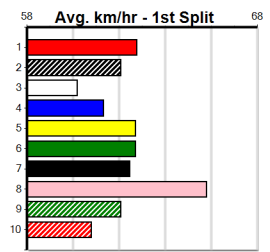

14 RACES TODAY

Distance: 390m, Race Type: Tier 3 - Maiden, Total Prizemoney: $1,530
1st: $1,000, 2nd: $320, 3rd: $160, 4th: $50

Watchdog Tips:

Bet:

Form Box	Wgt	Dist	Track	Date	Time	BON	Margin	1st/2nd (Time)	PIR	Checked	Comment	WR	Split 1	S/P	Grade

WHIPPING ALONG [M]

BD Dog Mar-22 Sire: TOMMY SHELBY Dam: LITTLE ZOE
Owner(s): S Negrello
Trainer: Peter Crawley (Mortlake)

Winning Distances: < 300m (0) 300 - 399m (0) 400 - 499m (0) 500 - 599m (0) 600 - 699m (0) > 700m (0)

Winning Weights:

2nd (7)	30.1	390	WBL	R1	29-Apr-24	22.56	22.39	2.50L YAALA JUNIOR (22.39)	S/44				8.87	$6.20	M
7th (7)	30.5	450	WBL	R1	09-May-24	26.21	25.27	4.00L OLLIE DEEDS (25.94)	M/766				6.86	$12.70	M
5th (8)	30.3	390	WBL	R2	16-May-24	22.72	21.89	4.25L INGA JOHNNY (22.42)	S/55				8.87	$11.30	M
3rd (7)	30.1	390	WBL	R2	10-Jun-24	22.52	22.18	2.25L PAW GLORY (22.37)	M/54				8.93	$4.40	M
2nd (3)	29.9	390	WBL	R2	17-Jun-24	23.01	22.51	4.00L SHARON'S LASS (22.75)	M/65				9.13	$4.20	M
4th (8)	30.1	400	GEL	R3	25-Jun-24	23.17	22.50	3.5L PAW VINCE (22.93)	S/45				8.83	$7.40	M
5th (2)	30.7	450	WBL	R1	05-Sep-24	26.79	25.59	15.00 CONROY PARK (25.78)	M/656			W	7.21	$25.10	M
F (4)	30.7	390	WBL	R2	12-Sep-24	0.00	21.89	. OCEAN SHARNI (22.31)	S/88			V28	9.38	$14.30	M

Last 3 wins NOT included above

Box History

Bx	1st	2nd	3rd	4th	5th	6th	7th	8th
1					1			
2			1		1			
3		1						
4			1					
5								
6								
7	1	1	1	1			1	
8		1	1	1	1			

Prize Best $1575.00
Starts FSH
Trk/Dts 14-0-3-4
APM 0-0-0-0
421

THERMAL SMOKE [M]

BK Bitch Jan-23 Sire: AUSSIE INFRARED Dam: FAUN FLAME
Owner(s): Big Three (SYN), M Dennis, B Wright, M Bolger
Trainer: Cameron Taylor (Neilborough)

Winning Distances: < 300m (0) 300 - 399m (0) 400 - 499m (0) 500 - 599m (0) 600 - 699m (0) > 700m (0)

Winning Weights:

3rd (3)	27.1	410	HOR	R3	21-Sep-24	23.91	23.33	6.00L CRACKERJACK REED	S/33				10.79	$6.90	M
6th (3)	27.0	425	BEN	R2	26-Sep-24	25.39	24.09	8.50L LISBURN (24.82)	M/347				6.74	$10.40	T3-M
8th (6)	27.3	410	HOR	R2	01-Oct-24	24.16	22.85	12.00 ZIPPING MUFASA (23.36)	S/68				10.76	$11.00	M
5th (7)	27.3	390	WBL	R2	07-Oct-24	23.39	22.32	4.00L ZIPPING GEPETTO (23.12)	S/76				9.15	$7.40	M
5th (7)	27.8	390	SHP	R3	10-Oct-24	22.87	22.16	9.00L ASTON LAMBADA (22.25)	S/75				9.00	$21.10	M
5th (3)	27.6	390	WBL	R2	14-Oct-24	23.16	22.43	11.00 WE ARE ONE (22.43)	S/64				9.05	$11.00	M
4th (5)	27.4	425	BEN	R2	19-Oct-24	24.54	24.08	4.50L SCOOP THE LOOT (24.24)	S/544			V5	6.81	$24.70	M
4th (2)	27.7	390	BAL	R1	28-Oct-24	23.37	22.09	4.25L THERMAL FLICKER (23.08)	M/64				8.75	$15.20	T3-M

Last 3 wins NOT included above

Box History

Bx	1st	2nd	3rd	4th	5th	6th	7th	8th
1								
2				1				
3		1			1	1		
4								
5				1		1		
6						1		1
7					2			
8								

Prize Best $360.00
Starts 23.37(2)-28/10/24
Trk/Dts 10-0-0-1
APM 1-0-0-0
308