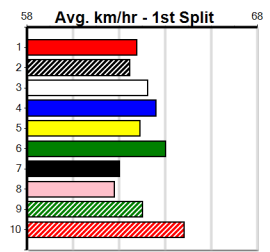

Ballarat
10
1:14PM
(VIC time)

BALLARAT GREYHOUNDS BINGO EVERY

Distance: 390m, Race Type: Tier 3 - Grade 7, Total Prizemoney: $1,530
1st: $1,000, 2nd: $320, 3rd: $160, 4th: $50

Watchdog Tips: ☐ ☐ ☐ ☐ ☐ **Bet:** ☐

1

Form Box	Wgt	Dist	Track	Date	Time	BON	Margin	1st/2nd (Time)	PIR	Checked	Comment	WR	Split 1	S/P	Grade
SHE'S NAUTICAL [7]															
BK	Bitch			Apr-22					Sire: SHIMA SHINE	Dam: SCOTTISH PRIDE		Trainer: Jordan Formosa (Heathcote)			
Owner(s): M Perry															
Winning Distances: < 300m (0) 300 - 399m (1) 400 - 499m (0) 500 - 599m (0) 600 - 699m (0) > 700m (0)															
Winning Weights: 28.1(1)															
4th (7)	29.2	390	SHP	R9	23-May-24	22.68	22.21	6.00L ZIPPING LIZZO (22.26)	S/74	.	.	W	8.95	$31.90	T3-7
2nd (7)	29.8	390	SHP	R9	20-Jun-24	22.62	22.20	1.00L ASTON QUARTZ (22.57)	M/22	.	.	.	8.72	$7.10	7
7th (6)	30.0	390	SHP	R9	22-Aug-24	23.05	22.33	8.00L ONE KNEE NONI (22.52)	M/56	.	.	.	8.74	$19.80	T3-7
7th (8)	30.2	390	SHP	R9	05-Sep-24	23.06	22.17	11.00 HAMMER (22.32)	S/67	.	.	.	8.79	$15.00	T3-7
6th (3)	30.5	390	SHP	R10	12-Sep-24	23.46	22.24	10.00 WONDERFUL GIRL (22.77)	M/55	.	VO	W	8.89	$6.80	7
ST (-)	28	390	SHP		14-Oct-24	22.81		6.50L Trial Cleared	M/32	.		3of5	.	.	ST
5th (3)	28.7	390	SHP	R4	24-Oct-24	23.02	22.09	7.50L WELLERMAN (22.50)	M/65	.	.	.	8.92	$15.00	X67
6th (8)	28.5	425	BEN	R10	29-Oct-24	24.67	24.05	8.00L PERFECT SOUL (24.13)	M/555	.	.	.	6.76	$11.10	7
Last 3 wins NOT included above															
1st (2)	28.1	390	SHP	R1	07-Mar-24	22.70	22.39	0.75L ASTON WRAPPER (22.75)	M/32	.	.	.	9.02	$18.60	T3-M
Prize Best Starts Trk/Dts APM															

2

Form Box	Wgt	Dist	Track	Date	Time	BON	Margin	1st/2nd (Time)	PIR	Checked	Comment	WR	Split 1	S/P	Grade
PAW JOLYN (NSW)[7]															
DKBD	Bitch			Jan-23					Sire: CHRISTO BALE	Dam: DYNA UNI		Trainer: Samantha Grenfell (Anakie)			
Owner(s): B Wheeler															
Winning Distances: < 300m (0) 300 - 399m (1) 400 - 499m (0) 500 - 599m (0) 600 - 699m (0) > 700m (0)															
Winning Weights: 27.6(1)															
6th (2)	28.4	390	BAL	R3	11-Sep-24	23.22	22.05	12.00 THAT'S MY COUSIN (22.39)	M/66	.	.	.	8.94	$5.80	M
8th (5)	28.0	390	WBL	R1	19-Sep-24	23.40	22.11	14.00 MINI MILKY (22.43)	M/88	.	.	.	9.14	$47.70	M
2nd (4)	27.8	390	WBL	R2	26-Sep-24	22.85	22.14	5.50L SAINT XAVIER (22.49)	M/43	.	.	.	9.01	$42.10	M
2nd (1)	27.5	390	WBL	R1	03-Oct-24	22.45	21.93	1.5L SOMETHING GOOD (22.35)	M/42	.	.	.	8.84	$3.10	M
1st (2)	27.6	390	WBL	R1	10-Oct-24	22.46	21.87	3.00L STILTON INDIE (22.66)	Q/22	.	.	.	8.79	$3.80	M
6th (1)	27.8	400	GEL	R10	15-Oct-24	23.23	22.45	6.00L COLOURFUL MAGIC (22.82)	Q/45	.	.	.	8.55	$8.10	X67
6th (3)	27.8	460	GEL	R7	21-Oct-24	26.48	25.87	8.00L KETCHIKAN KID (25.93)	M/445	.	.	.	6.83	$7.40	X67
8th (8)	28.3	460	GEL	R4	30-Oct-24	27.01	26.09	13.00 SAINTLY HIGHWAY (26.11)	M/788	.	.	.	6.98	$26.90	7
Last 3 wins NOT included above															
Prize Best Starts Trk/Dts APM