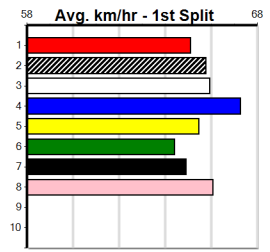

7

8:48PM

(VIC time)

Distance: 525m, Race Type: Grade 5, Total Prizemoney: \$3,340
1st: \$2,230, 2nd: \$690, 3rd: \$345, 4th: \$75

SEAGULL ROCK (3) can carve out elite early sections and is the one to run down. GAPING MARGIN (8) would have preferred an inside draw but is well up to this class. GIACOMO (7) shows early promise.