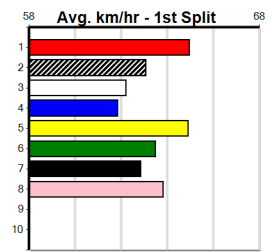

AMRON BOY AT STUD

9

9:28PM

(VIC time)

Distance: 525m, Race Type: Grade 6, Total Prizemoney: $3,340
1st: $2,230, 2nd: $690, 3rd: $345, 4th: $75

REAR VISION (2) is every chance to lead here and could take some catching. NORM'S LUCY (1) is expected to improve from her ideal draw. KIWI MAKAVELI (6) just needs some room in the initial stages to be in the finish.

Watchdog Tips: **2** **1** **6** **8** **Bet:** Box Quinella 1,2,6 ($10 for 333.33%)

Form	Box	Wgt	Dist	Track	Date	Time	BON	Margin	1st/2nd (Time)	PIR	Checked	Comment	WR	Split 1	S/P	Grade
NORM'S LUCY [6] $6.50																
Drawn to run an improved race, big danger.																
BK	Bitch				Mar-22			Sire: SHIMA SHINE		Dam: LAKEVIEW ISLA		Trainer: Jordan McQuillen (Lara)				
Owner(s): M McQuillen																
Winning Distances: < 300m (0) 300 - 399m (0) 400 - 499m (0) 500 - 599m (2) 600 - 699m (0) > 700m (0)																
Winning Weights: 30.1(1) 30.6(1)																
7th	(7)	30.5	545	BAL	R7	11-Aug-24	32.27	31.15	10.00	NOAH'S BEST (31.59)	M/6687	.	.	7.15	$5.60	T3-7
7th	(2)	30.4	500	BEN	R6	30-Aug-24	29.22	28.06	12.00	PAW BERRY (28.45)	M/788	.	.	6.93	$38.30	RW
1st	(1)	30.6	510	SLE	R7	04-Sep-24	29.26	28.81	0.75L	DR. YELLOWSTONE (29.30)	M/454	.	SW	9.38	$2.60	T3-RW
2nd	(2)	30.7	500	BEN	R8	11-Sep-24	28.71	28.32	6.00L	BOUNDING CHIEF (28.32)	Q/122	.	.	6.63	$2.30	T3-RW
2nd	(4)	30.8	525	MEP	R11	25-Sep-24	30.58	29.64	13.00	PAW PIERRE (29.74)	Q/2222	.	.	5.19	$54.20	6G
5th	(3)	30.7	460	WGL	R7	04-Oct-24	26.48	25.76	11.00	PARABOLE RICO (25.76)	M/577	.	.	6.82	$21.60	X67
5th	(7)	30.7	500	BEN	R7	09-Oct-24	29.00	28.32	10.00	SCOTT AQUAPHOBIA (28.32)	M/567	.	.	6.83	$4.30	T3-RW
6th	(8)	30.7	525	MEA	R4	19-Oct-24	31.17	29.71	18.00	KNURLING (29.97)	M/4767	.	.	5.28	$25.10	6G
Last 3 wins NOT included above																
1st	(2)	30.1	510	SLE	R2	04-Aug-24	29.23	28.78	3.5L	GALLOPING RED (29.46)	M/111	.	.	9.18	$2.90	M
Prize Best Starts Trk/Dts APM: $7590.00 30.55(2)-12/6/24 22-2-4-5 6-0-2-1 3564																

REAR VISION [6] $4.00																
Top win 2 runs back, can lead, go close.																
BD	Dog				Jan-22			Sire: TOMMY SHELBY		Dam: KATEY PENNY		Trainer: Scott Stefanos (Longwood)				
Owner(s): Vic Pub Punters (SYN), J Hippisley, A Coonerty, G Gregg																
Winning Distances: < 300m (0) 300 - 399m (1) 400 - 499m (0) 500 - 599m (1) 600 - 699m (0) > 700m (0)																
Winning Weights: 35.2(1) 35.5(1)																
6th	(8)	35.5	450	SHP	R3	05-Apr-24	26.78	25.14	19.00	PAGE ONE NEWS (25.49)	M/658	.	.	7.01	$6.00	M
7th	(7)	34.7	450	SHP	R2	19-Jul-24	26.55	25.70	12.00	MONEY PALACE (25.76)	M/667	.	.	6.99	$5.40	M
8th	(6)	34.7	450	SHP	R1	25-Jul-24	26.59	25.59	7.50L	CAN'T PARK THERE (26.07)	Q/588	.	.	7.24	$6.80	T3-M
1st	(2)	35.2	390	SHP	R2	12-Sep-24	22.24	22.24	11.00	SUGAR SHINE (23.00)	Q/11	.	SW	8.43	$2.40	M
6th	(6)	34.8	425	BEN	R2	20-Sep-24	25.37	24.04	11.00	MORAINÉ LILLY (24.62)	M/777	.	.	6.89	$4.30	7
8th	(6)	35.3	450	SHP	R7	07-Oct-24	26.50	25.40	13.00	ULTIMATE RIOT (25.64)	M/788	.	VO	6.95	$14.50	RW
1st	(4)	35.5	500	BEN	R7	16-Oct-24	28.28	28.28	4.25L	WARRIOR SAL (28.58)	Q/111	.	.	6.58	$3.90	X67
5th	(3)	35.2	525	MEP	R6	30-Oct-24	31.11	29.86	14.00	PAW PHELPS (30.17)	Q/1133	.	.	5.17	$17.40	X67H
Last 3 wins NOT included above																
Prize Best Starts Trk/Dts APM: $2670.00 31.11(3)-30/10/24 11-2-1-0 1-0-0-0 2054