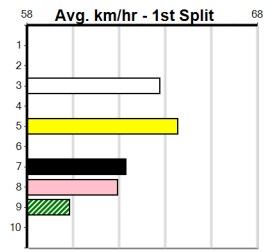

Watchdog Tips: 5 7 1 2 Bet: Box Quinella 5,7 (\$10 for 1000%)

Table with columns: Form Box, Wgt, Dist, Track, Date, Time, BON, Margin, 1st/2nd (Time), PIR, Checked, Comment, W/R, Split 1, S/P, Grade

TUMBY BAY [M] Nicely bred type, in a top kennel, watch betting. \$5.50
LTF Dog May-23 Sire: FERAL FRANKY Dam: GALWAY GRANGE
Owner(s): FLOWER POT (SYN), D Burnett, G Austin
Trainer: David Burnett (Little River)
Winning Distances: < 300m (0) 300 - 399m (0) 400 - 499m (0) 500 - 599m (0) 600 - 699m (0) > 700m (0)
Winning Weights:
Box History table and statistics.