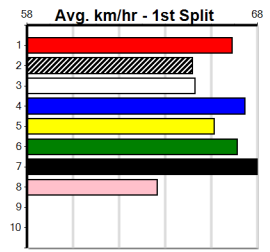

HONEY ZEN (4) race well around this circuit and can land on the arm and prove hard to catch.
CROCODILE ROLL (3) last two wins have been this track and distance and he should settle on the speed.

Watchdog Tips: 4 3 2 1 Bet: Box Trifecta 1,2,3,4 (\$10 for 41.67%)