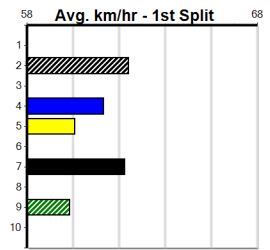

2

7:05PM

(VIC time)

Distance: 525m, Race Type: Maiden Heat, Total Prizemoney: $2,860
1st: $1,900, 2nd: $590, 3rd: $295, 4th: $75

ROGUE CHOICE (6) is bred to be a jet and this well bred type is expected to have plenty of support on debut. VISTA VANADIUM (2) has the race experience edge and will be strong in the run home. SELL YOUR SOUL (5) continues to improve.

Watchdog Tips: **6** **2** **5** **3** **Bet:** **Box Trifecta 2,3,5,6 ($10 for 41.67%)**

1

HOLDER AUSTIN [M] Litter brother to race 1 number 1, monitor. **$6.00**

F Dog **May-23** Sire: FERAL FRANKY Dam: GALWAY GRANGE

Owner(s): FLOWER POT (SYN), D Burnett, G Austin Trainer: David Burnett (Little River)

Winning Distances: < 300m (0) 300 - 399m (0) 400 - 499m (0) 500 - 599m (0) 600 - 699m (0) > 700m (0)

Winning Weights:

Bx	1st	2nd	3rd	4th	5th	6th	7th	8th
1								
2								
3								
4								
5								
6								
7								
8								

Last 3 wins NOT included above

Prize Best	$0
Starts	0-0-0-0
Trk/Dts	0-0-0-0
APM	0

2

VISTA VANADIUM [M] Strong type, draw suits, each way all day. **$6.00**

RBD Dog **Oct-22** Sire: ASTON RUPEE Dam: GYPSY VISTA

Owner(s): G Dailly Trainer: Thomas Dailly (Anakie)

Winning Distances: < 300m (0) 300 - 399m (0) 400 - 499m (0) 500 - 599m (0) 600 - 699m (0) > 700m (0)

Winning Weights:

Bx	1st	2nd	3rd	4th	5th	6th	7th	8th
1								
2								
3								
4								
5								
6								
7								
8								

Last 3 wins NOT included above

Prize Best	$3440.00
Starts	30.68(1)-28/8/24
Trk/Dts	13-0-5-1
APM	5-0-3-0
	2701

3

SMOKIN' BILLY [M] Bred to have plenty of talent, watch betting. **$5.00**

BD Dog **Mar-23** Sire: HOOKED ON SCOTCH Dam: IT'S NOT FUN

Owner(s): S Van lieshout Trainer: Ian Brown (Loch)

Winning Distances: < 300m (0) 300 - 399m (0) 400 - 499m (0) 500 - 599m (0) 600 - 699m (0) > 700m (0)

Winning Weights:

Bx	1st	2nd	3rd	4th	5th	6th	7th	8th
1								
2								
3								
4								
5								
6								
7								
8								

Last 3 wins NOT included above

Prize Best	$0
Starts	0-0-0-0
Trk/Dts	0-0-0-0
APM	0

4

OREGON INDRAH [M] Well beaten in all four starts, needs to improve. **$41.00**

BK Bitch **Dec-22** Sire: MALACHI Dam: LA LA OREGON

Owner(s): DAILLY GREYHOUND FARMS (SYN), G Dailly, T Dailly Trainer: Thomas Dailly (Anakie)

Winning Distances: < 300m (0) 300 - 399m (0) 400 - 499m (0) 500 - 599m (0) 600 - 699m (0) > 700m (0)

Winning Weights:

Bx	1st	2nd	3rd	4th	5th	6th	7th	8th
1								
2								
3								
4								
5								
6								
7								
8								

Last 3 wins NOT included above

Prize Best	$0.00
Starts	4-0-0-0
Trk/Dts	0-0-0-0
APM	0

5

SELL YOUR SOUL [M] On the improve, works home strongly, threat. **$7.50**

BD Dog **Feb-23** Sire: HIGH EARNER Dam: DEVEL SIXTEEN

Owner(s): Vi Alskar Hundar (SYN), A Lie, J Sharp Trainer: Dylan Sharp (Lara)

Winning Distances: < 300m (0) 300 - 399m (0) 400 - 499m (0) 500 - 599m (0) 600 - 699m (0) > 700m (0)

Winning Weights:

Bx	1st	2nd	3rd	4th	5th	6th	7th	8th
1								
2								
3								
4								
5								
6								
7								
8								

Last 3 wins NOT included above

Prize Best	$665.00
Starts	30.81(1)-30/10/24
Trk/Dts	5-0-1-0
APM	2-0-1-0
	650