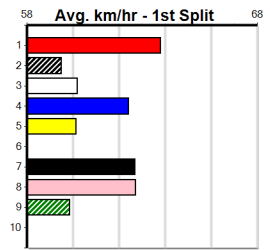

3

7:28PM

(VIC time)

Distance: 525m, Race Type: Maiden Heat, Total Prizemoney: $2,860
1st: $1,900, 2nd: $590, 3rd: $295, 4th: $75

DIFFERENT HERE (1) is drawn to atone for his luckless run here last week and looks very hard to beat off the ideal draw. RIVIA LUFFY (2) appreciated this distance range in his strong last start placing at Sandown Park.

Watchdog Tips: **1** **2** **4** **8** **Bet:** **Win 1**

1

DIFFERENT HERE [M] **Never out of trouble last start, drawn to win.** **$2.60**

BD Dog Jan-23 Sire: FERAL FRANKY Dam: PHANTOM MIME

Owner(s): Farrugia Smith (SYN), G Farrugia, S Smith Trainer: Angela Langton (Anakie)

Winning Distances: < 300m (0) 300 - 399m (0) 400 - 499m (0) 500 - 599m (0) 600 - 699m (0) > 700m (0)

Winning Weights:

F (2)	33.8	425	BEN	R1	12-Jul-24	0.00	23.86	EVIE'S PROMISE (24.54)	M/888	VO	8.29	$11.30	MH
4th (3)	33.4	460	GEL	R3	19-Jul-24	26.55	25.17	5.50L BRONZE (26.18)	M/443		6.94	$14.10	M
4th (4)	34.0	525	MEP	R1	31-Jul-24	31.21	29.92	12.00 DUPLICITOUS (30.43)	M/2444		5.24	$7.00	M
2nd (8)	34.2	525	MEP	R3	14-Aug-24	31.14	29.83	0.75L PAW PETROV (31.10)	M/2221		5.19	$16.90	MH
3rd (8)	34.1	525	MEA	R1	24-Aug-24	30.49	29.71	12.00 PAW GUNNER (29.71)	Q/1222		5.12	$52.00	MF
2nd (2)	34.3	400	GEL	R1	31-Aug-24	22.91	22.30	0.10L SAINTLY HIGHWAY (22.91)	Q/31		8.64	$1.70	M
6th (4)	34.2	300	HVL	R2	04-Sep-24	17.00	16.39	8.50L EPITOMIZE (16.42)	M/6		4.07	$12.30	MH
7th (6)	34.4	525	MEP	R1	30-Oct-24	31.48	29.86	13.00 LET'S GO OUT (30.57)	M/5777		5.38	$2.90	M

Last 3 wins NOT included above

Box History

Bx	1st	2nd	3rd	4th	5th	6th	7th	8th
1								
2	1							
3			1					
4				1		1		
5								
6								1
7								
8	1	1						

Prize Best $3375.00
Starts 30.49(8)-24/8/24
Trk/Dts 8-0-2-1
APM 4-0-1-1
1305

2

RIVIA LUFFY [M] **Powerful effort to be placed last start, danger.** **$4.00**

RF Dog Jul-22 Sire: ALLEN DEED Dam: RIVIA BALE

Owner(s): DAILLY GREYHOUND FARMS (SYN), G Dailly, T Dailly Trainer: Thomas Dailly (Anakie)

Winning Distances: < 300m (0) 300 - 399m (0) 400 - 499m (0) 500 - 599m (0) 600 - 699m (0) > 700m (0)

Winning Weights:

4th (1)	34.3	460	GEL	R2	26-Apr-24	26.57	25.57	12.00 DISHEVELED (25.76)	M/575		7.04	$17.10	M
3rd (2)	34.8	400	WGL	R2	13-Sep-24	23.56	22.67	3.25L BLACK TYCOON (23.35)	M/66		8.93	$3.60	M
2nd (7)	34.3	460	WGL	R4	20-Sep-24	26.87	25.89	8.00L PAW YANELLE (26.34)	M/775		6.98	$4.50	M
3rd (4)	34.3	450	BAL	R3	25-Sep-24	26.23	25.40	1.5L PAW FABIAN (26.13)	M/885		7.04	$14.80	MH
3rd (5)	34.0	450	BAL	R4	02-Oct-24	25.74	25.12	4.25L PAW FABIAN (25.46)	M/654		6.80	$32.60	MF
4th (5)	34.4	450	BAL	R2	09-Oct-24	25.86	25.19	7.00L SUNSET WISP (25.40)	M/886		7.10	$10.40	M
3rd (1)	33.9	450	BAL	R1	23-Oct-24	26.72	24.99	18.00 KIWI KENJI (25.47)	Q/754		6.86	$3.60	M
3rd (5)	33.7	515	SAP	R1	28-Oct-24	29.95	29.42	2.25L KIWI JAY (29.79)	M/6433		5.34	$8.80	M

Last 3 wins NOT included above

Box History

Bx	1st	2nd	3rd	4th	5th	6th	7th	8th
1			1	1				
2			1					
3								
4			1					
5			2	1				
6								
7	1							1
8								

Prize Best $2545.00
Starts FSH
Trk/Dts 9-0-1-5
APM 0-0-0-0
1717

3

DISTANT [M] **Injured on debut, prefer to watch.** **$10.00**

BK Bitch Feb-23 Sire: PINDARI EXPRESS Dam: AMBITIOUS

Owner(s): Rubbing is Racing (SYN), J Brown, J Murtagh, D Roberts, B Ball, A Brown Trainer: Leonie Dalton (Coldstream)

Winning Distances: < 300m (0) 300 - 399m (0) 400 - 499m (0) 500 - 599m (0) 600 - 699m (0) > 700m (0)

Winning Weights:

4th (8)	28.4	530	APK	R2	22-Aug-24	31.56	30.23	6.50L BEWITCH (31.12)	0	VINJ(7)	5.45	$26.00	MH

Last 3 wins NOT included above

Box History

Bx	1st	2nd	3rd	4th	5th	6th	7th	8th
1								
2								
3								
4								
5								
6								
7								
8				1				

Prize Best $0.00
Starts FSH
Trk/Dts 1-0-0-0
APM 0-0-0-0
0