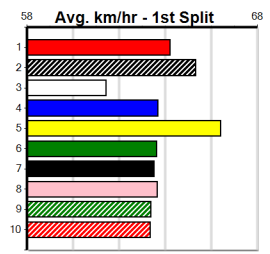

CITY VIEW BISTRO

Distance: 525m, Race Type: Grade 5 T3, Total Prizemoney: $3,340
1st: $2,230, 2nd: $690, 3rd: $345, 4th: $75

ASTON ALLURE (7) can settle top 2 early and looks suited to a race of this nature. PENNY'S JADE (2) loves and inside draw and looks the likely leader. BIG BOY ANDRE (3) can power home into a minor placing.

Watchdog Tips: **7** **2** **3** **4** **Bet:** Box Quinella 2,7 ($10 for 1000%)

1
YOU'RE IN LUCK [5] Draw helps but others rate better, tested. **$18.00**
BD Bitch Mar-21 Sire: MOREIRA Dam: DASH TA FAME Trainer: Lina Repici (Hampton Park)
Owner(s): L Repici
Winning Distances: < 300m (0) 300 - 399m (2) 400 - 499m (2) 500 - 599m (3) 600 - 699m (0) > 700m (0)
Winning Weights: 23.9(1) 24.2(1) 24.3(1) 24.4(2) 24.6(2)
3rd (1) 24.5 400 WGL R11 27-Sep-24 23.10 22.64 2.50L GALLOPING JESSIE (22.94) M/33 . . . . 8.69 $106.80 5
8th (5) 24.4 400 WGL R6 04-Oct-24 23.29 22.71 8.50L HOLTORF BALE (22.71) S/88 . . . . 8.71 $27.30 T3-5
1st (4) 24.3 400 WGL R4 10-Oct-24 22.95 22.67 1.5L LOCKED AND READY (23.05) M/3 . . . . SW . 8.54 $6.10 T3-5
3rd (3) 24.5 515 SAP R12 14-Oct-24 30.29 29.64 2.00L DASHER BALE (30.15) Q/1121 . . . . 5.15 $31.10 5
5th (7) 24.4 510 SLE R8 20-Oct-24 29.26 28.85 6.00L MADALIA ZOOM (28.85) M/644 . . . . 9.43 $58.70 X45
5th (2) 24.4 400 WGL R4 22-Oct-24 23.31 22.73 5.00L PAW MARVEL (22.97) M/66 . . . . 8.79 $23.40 5
6th (5) 24.1 515 SAP R11 28-Oct-24 30.57 29.42 12.00 BRUCE INTENTION (29.79) M/3577 . . . . 5.24 $24.00 5NP
6th (7) 24.2 400 WGL R11 01-Nov-24 24.01 22.49 16.00 ROCK BALBOA (22.91) M/66 . . . . V3 . 8.74 $42.50 T3-5
Last 3 wins NOT included above
1st (1) 24.6 395 TRA R10 04-Dec-23 22.21 22.15 0.50L OHANA PAW PATROL (22.23) M/111 . . . . 11.90 T3-6
1st (8) 23.9 515 SAP R2 05-May-24 30.33 29.71 1.25L MICROSCOPIC (30.40) M/2221 . . . . SW . 5.23 $20.60 5NP
1st (6) 24.2 510 SLE R8 27-May-24 29.29 29.29 0.75L UNCONTESTED (29.32) M/111 . . . . SW . 9.23 $14.90 5

2
PENNY'S JADE [5] Fast early, loves an inside draw, danger. **$3.20**
BE Bitch Dec-20 Sire: BERNARDO Dam: MY DEWANA PENNY Trainer: Ronald Martin (Albion)
Owner(s): R Martin
Winning Distances: < 300m (0) 300 - 399m (1) 400 - 499m (0) 500 - 599m (7) 600 - 699m (0) > 700m (0)
Winning Weights: 26.4(1) 26.5(1) 26.8(1) 27.1(1) 27.2(1) 27.4(1) 27.6(2)
7th (6) 27.4 525 MEP R7 14-Aug-24 30.78 29.83 10.00 FERNANDO PHIL (30.10) M/3456 . . . . SW . 5.14 $43.30 4
8th (8) 27.4 525 MEA R12 24-Aug-24 31.02 29.71 15.00 RASHID (30.02) M/3777 . . . . 5.20 $18.30 5
2nd (7) 27.3 525 MEP R7 28-Aug-24 30.57 29.95 5.00L WHERE IS HE (30.22) M/2222 . . . . 5.22 $8.70 5
7th (4) 27.1 525 MEP R12 04-Sep-24 31.10 30.09 10.00 CLOUD SCOOTIN' (30.41) M/5336 . . . . 5.27 $5.40 T3-5
6th (4) 27.2 525 MEP R12 11-Sep-24 31.23 30.15 12.00 DIMORA CRUZ (30.44) Q/7555 . . . . SW . 5.35 $7.40 T3-5
2nd (2) 27.2 515 SAP R9 21-Oct-24 30.05 29.38 1.00L WANDANA LAD (29.98) Q/2122 . . . . 5.15 $6.20 5NP
2nd (2) 27.7 515 SAP R12 28-Oct-24 30.09 29.42 1.25L BUSHMAN'S ARCHIE (30.01) Q/2222 . . . . 5.12 $2.20 5NP
5th (8) 27.7 450 BAL R11 31-Oct-24 26.12 25.08 3.75L LADY REPLICAS (25.86) Q/344 . . . . 6.67 $7.40 T3-5
Last 3 wins NOT included above
1st (4) 27.1 525 MEP R6 14-Feb-24 30.59 30.06 0.75L CARIBBEAN (30.64) Q/1111 . . . . 5.15 $3.20 5
1st (8) 27.4 525 MEP R12 15-May-24 30.48 30.12 0.10L FREEMAN BALE (30.49) M/1111 . . . . 5.13 $1.60 T3-5
1st (8) 27.6 525 MEP R11 31-Jul-24 30.59 29.92 1.5L RUN FOR SHELTER (30.69) Q/1111 . . . . 5.17 $14.40 X45