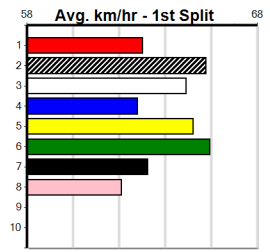

RSN GREY AREAS - WEDNESDAY & FRIDAY

Distance: 525m, Race Type: Grade 5, Total Prizemoney: $3,340
1st: $2,230, 2nd: $690, 3rd: $345, 4th: $75

CALM THE STORM (3) produced a bet of the day 30.94 Ballarat win last time and with even luck looks hard to beat again. SUPER TONE (2) is the in-form runner and can settle on the speed. Veteran ZIPPING CRUSADER (7) can run home into a minor placing.

Watchdog Tips: **3** **2** **7** **1** **Bet:** Box Quinella 2,3,7 ($10 for 333.33%)

Form Box	Wgt	Dist	Track	Date	Time	BON	Margin	1st/2nd (Time)	PIR	Checked	Comment	WR	Split 1	S/P	Grade
1	XENI BALE (NSW)[5] Comes into calculations off this draw. $8.50 BK Dog Jul-22 Sire: JARVIS BALE Dam: ETHLA ALLEN Trainer: Clinton Keith (Ocean Grove) Owner(s): C Keith Winning Distances: < 300m (0) 300 - 399m (1) 400 - 499m (3) 500 - 599m (0) 600 - 699m (0) > 700m (0) Winning Weights: 31.4(1) 31.5(1) 31.6(1) 32.0(1) 1st (4) 31.6 400 GEL R12 10-Sep-24 22.66 22.54 2.75L COUNTY KILDARE (22.85) M/31 . . . 8.53 $5.00 5 4th (7) 31.9 460 GEL R7 13-Sep-24 26.34 25.59 11.00 ORLI BALE (25.60) M/664 . . . 6.95 $20.70 X45 5th (5) 31.9 450 BAL R6 18-Sep-24 25.68 25.18 6.00L RICKY BOBBY RIOT (25.28) S/865 . . . 6.84 $38.80 5 3rd (8) 31.9 520 GEL R8 28-Sep-24 30.21 29.97 3.5L GROOVEBIRD (29.97) M/5433 . . . 5.56 $27.90 X45 3rd (6) 32.6 520 GEL R6 07-Oct-24 30.43 29.88 8.00L UTRILLO BALE (29.88) S/7334 . . . 5.63 $11.00 X45 8th (1) 32.5 460 GEL R6 11-Oct-24 26.37 25.86 7.00L DESCRIPTION (25.90) S/667 . . . 6.74 $35.50 X45 5th (4) 31.9 460 GEL R12 25-Oct-24 26.30 25.63 6.00L ASTON KENNEDY (25.88) M/664 . . . 6.88 $22.80 X45 4th (2) 32.0 525 MEP R11 30-Oct-24 30.79 29.86 5.50L CROCODILE ROLL (30.43) M/3444 . . . 5.19 $12.30 5 Last 3 wins NOT included above 1st (2) 31.5 390 WBL R1 05-Jun-24 22.54 21.96 0.25L ROSCOE BALE (22.55) M/53 . . . 8.91 $2.50 M 1st (2) 31.4 425 BEN R2 09-Aug-24 24.18 23.88 0.25L SPRING COIN (24.20) M/321 . . . SW . 6.74 $3.30 RW 1st (3) 32.0 410 HOR R2 13-Aug-24 23.32 23.10 8.00L SOLO EFFORT (23.86) M/11 . . . 10.49 $1.60 7