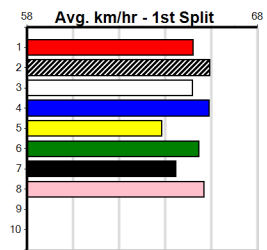

WESTLINK CONTAINER SALES

5

8:08PM

(VIC time)

Distance: 525m, Race Type: Grade 5, Total Prizemoney: $3,340
1st: $2,230, 2nd: $690, 3rd: $345, 4th: $75

PAW PHELPS (1) has gone to another level in recent times and from the gun draw looks very hard to beat. COMBO COL (4) was placed here last week in a tough race and should settle on the early speed. ASTON HORNET (3) will be strong in the run home.

Watchdog Tips:	1	4	3	2	Bet:	Win 1

1	PAW PHELPS (NSW)[5]	Gone to another level, looks too fast for these.						$1.80
	BK Dog Dec-22	Sire: BERNARDO		Dam: DYNA HARPA		Trainer: Mark Delbridge (Balliang)		
	Owner(s): B Wheeler							ENG MEA 2024-11-04
	Winning Distances: < 300m (0) 300 - 399m (0) 400 - 499m (1) 500 - 599m (2) 600 - 699m (0) > 700m (0)							Box History
	Winning Weights: 34.3(1) 34.4(1) 34.5(1)							<table border="1"> <tr><th>Bx</th><th>1st</th><th>2nd</th><th>3rd</th><th>4th</th><th>5th</th><th>6th</th><th>7th</th><th>8th</th></tr> <tr><td>1</td><td>1</td><td>1</td><td></td><td></td><td></td><td></td><td></td><td></td></tr> <tr><td>2</td><td></td><td></td><td></td><td></td><td></td><td></td><td></td><td></td></tr> <tr><td>3</td><td></td><td></td><td></td><td></td><td></td><td></td><td></td><td></td></tr> <tr><td>4</td><td></td><td></td><td></td><td></td><td></td><td></td><td></td><td>1</td></tr> <tr><td>5</td><td></td><td></td><td></td><td></td><td>1</td><td></td><td></td><td></td></tr> <tr><td>6</td><td></td><td></td><td></td><td></td><td></td><td>1</td><td></td><td></td></tr> <tr><td>7</td><td>1</td><td></td><td></td><td></td><td></td><td></td><td></td><td></td></tr> <tr><td>8</td><td>1</td><td></td><td></td><td></td><td></td><td></td><td></td><td></td></tr> </table>
	4th (6) 33.8 525 MEP R2 14-Aug-24 31.01 29.83 9.50L PAW PIERRE (30.35) S/6333 . . . . . 5.26 $20.70 MH							Prize Best $6675.00
	2nd (1) 34.3 450 WBL R3 19-Sep-24 25.58 25.20 0.50L REUBEN HILL (25.56) M/222 . . . . . 6.73 $2.50 MH							Starts 30.17(8)-30/10/24
	5th (5) 34.3 450 WBL R3 26-Sep-24 26.04 25.40 9.50L EXTRADITED (25.40) M/444 . . . . . 6.70 $4.10 MF							Trk/Dts 7-3-1-0
	1st (1) 34.3 515 SAP R1 30-Sep-24 29.53 29.15 2.25L TARA'S LILY (29.67) M/3111 . . . . . 5.19 $1.60 M							APM 2-1-0-0
	8th (4) 34.8 510 SLE R3 06-Oct-24 30.04 28.69 14.00L BONIECKI (29.08) M/888 . . . . . VO 10.09 $2.10 X67							6161
1st (7) 34.4 425 BEN R3 25-Oct-24 24.03 23.88 5.00L GRANNIE MAY (24.38) S/552 . . . . . 6.74 $1.70 X67								
1st (8) 34.5 525 MEP R6 30-Oct-24 30.17 29.86 7.50L ASTON SHEKEL (30.67) M/2311 . . . . . SW 5.26 $1.90 X67H								
Last 3 wins NOT included above								

2	EXTRADITED [5]	Placed behind a jet last start, key player.						$5.50
	BK Dog Dec-22	Sire: FERNANDO BALE		Dam: SUBMISSION		Trainer: Daniel Gibbons (Avalon)		
	Owner(s): A Tullio							Box History
	Winning Distances: < 300m (0) 300 - 399m (0) 400 - 499m (3) 500 - 599m (0) 600 - 699m (0) > 700m (0)							<table border="1"> <tr><th>Bx</th><th>1st</th><th>2nd</th><th>3rd</th><th>4th</th><th>5th</th><th>6th</th><th>7th</th><th>8th</th></tr> <tr><td>1</td><td></td><td>1</td><td></td><td></td><td></td><td></td><td></td><td></td></tr> <tr><td>2</td><td></td><td></td><td></td><td></td><td></td><td></td><td></td><td></td></tr> <tr><td>3</td><td></td><td></td><td></td><td></td><td></td><td></td><td></td><td></td></tr> <tr><td>4</td><td></td><td></td><td></td><td></td><td></td><td></td><td></td><td></td></tr> <tr><td>5</td><td>1</td><td></td><td></td><td></td><td></td><td></td><td></td><td></td></tr> <tr><td>6</td><td>1</td><td></td><td>1</td><td></td><td></td><td></td><td></td><td></td></tr> <tr><td>7</td><td>1</td><td></td><td></td><td>1</td><td>1</td><td></td><td></td><td>1</td></tr> <tr><td>8</td><td></td><td></td><td></td><td></td><td></td><td></td><td></td><td></td></tr> </table>
	Winning Weights: 28.3(1) 28.6(1) 28.9(1)							Prize Best $7605.00
	3rd (6) 27.9 400 GEL R3 13-Sep-24 22.96 22.65 1.75L CAPTAIN STEVIE (22.85) M/53 . . . . . 8.70 $5.40 M							Starts FSH
	1st (6) 28.3 450 WBL R4 19-Sep-24 25.70 25.20 2.25L PAW GORDY (25.86) Q/111 . . . . . 6.69 $6.30 MH							Trk/Dts 8-3-1-1
	1st (7) 28.6 450 WBL R3 26-Sep-24 25.40 25.40 3.75L PAW GORDY (25.66) M/111 . . . . . SW 6.62 $6.00 MF							APM 0-0-0-0
	4th (7) 28.6 450 BAL R6 02-Oct-24 25.59 25.12 4.25L RAVEN PETER (25.30) S/435 . . . . . 6.74 $11.50 RWH							5812
	1st (5) 28.9 460 GEL R9 11-Oct-24 25.86 25.86 1.5L PAW ROXY (25.95) Q/111 . . . . . 6.54 $3.90 X67							
5th (7) 28.6 460 GEL R2 18-Oct-24 26.65 26.00 7.00L PAW GRADY (26.18) Q/124 . . . . . 6.53 $4.20 RWH								
7th (7) 28.3 460 GEL R5 25-Oct-24 26.81 25.63 13.00L SEAGULL ROCK (25.91) Q/237 . . . . . 6.51 $16.90 SH								
2nd (1) 28.6 450 BAL R8 31-Oct-24 25.28 25.08 3.00L ASTON FANTASTIC (25.08) M/222 . . . . . 6.52 $15.20 X45								
Last 3 wins NOT included above