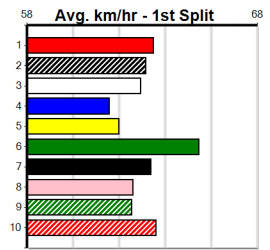

FERNANDO MICK AT STUD

4

7:48PM

(VIC time)

Distance: 525m, Race Type: Grade 7, Total Prizemoney: $3,340
1st: $2,230, 2nd: $690, 3rd: $345, 4th: $75

TARA'S LILY (2) only needs to settle in the top 3 going out of the first bend and she should prove too powerful in the run home. PAW KILTER (8) continues to improve at a quick rate and posted his sole career win off this exact draw.

Watchdog Tips: **2** **8** **1** **7** **Bet:** **Win 2**

1

WARM HUGS [7] **Just out of maiden class, mid race engine, threat** **$6.50**

BK Dog Jan-23 Sire: FERAL FRANKY Dam: YINDI GIRL TURBO Trainer: Jeffrey Britton (Anakie)

Owner(s): M Cullen

Winning Distances: < 300m (0) 300 - 399m (0) 400 - 499m (1) 500 - 599m (0) 600 - 699m (0) > 700m (0)

Winning Weights: 34.4(1)

Pos	Box	Dist	Track	Date	Time	BON	Margin	1st/2nd (Time)	PIR	Checked	Comment	WR	Split 1	S/P	Grade
5th (7)	34.2	525	MEA	R1	27-Jul-24	31.79	30.09	12.00 ROMANI (31.01)	M/5866	.	.	.	5.31	$5.60	MF
3rd (4)	34.5	525	MEP	R1	14-Aug-24	30.66	29.83	12.00 PAW GUNNER (29.83)	M/2333	.	.	.	5.23	$3.40	MH
5th (4)	34.3	525	MEA	R1	24-Aug-24	30.99	29.71	19.00 PAW GUNNER (29.71)	M/5666	.	.	.	5.30	$22.30	MF
3rd (1)	34.5	525	MEP	R5	11-Sep-24	30.92	30.15	7.00L PAW SUMMER (30.44)	Q/3543	.	.	.	5.27	$2.50	MH
3rd (2)	34.6	525	MEP	R2	25-Sep-24	30.65	29.64	0.75L ASTON KOPECK (30.60)	M/6433	.	.	.	5.43	$3.10	M
3rd (6)	34.6	520	GEL	R1	07-Oct-24	31.21	29.88	5.50L MORAIN WALLY (30.84)	M/4753	.	.	.	5.54	$2.30	M
2nd (7)	34.9	525	MEP	R1	16-Oct-24	30.39	29.96	0.50L HIGHLY CONNECTED (30.36)	M/4222	.	.	.	5.24	$9.20	M
1st (4)	34.4	400	GEL	R1	01-Nov-24	22.90	22.44	4.25L BRUNO CHOCOLATE (23.20)	Q/22	.	VO	.	8.53	$4.50	M

Last 3 wins NOT included above

Box	1st	2nd	3rd	4th	5th	6th	7th	8th
1								
2			1					
3								
4	1		1		1			
5			1					
6			1					
7		1			1			
8			1					

Prize Best	$4005.00
Starts	30.39(7)-16/10/24
Trk/Dts	10-1-1-6
APM	7-0-1-4 3547

2

TARA'S LILY (SA)[7] **Powerful type, suited here, hard to hold out.** **$2.40**

BK Bitch Feb-23 Sire: BARCIA BALE Dam: LILY PAD Trainer: Mark Delbridge (Balliang)

Owner(s): A Lapinskas

Winning Distances: < 300m (0) 300 - 399m (0) 400 - 499m (1) 500 - 599m (0) 600 - 699m (0) > 700m (0)

Winning Weights: 25.1(1)

Pos	Box	Dist	Track	Date	Time	BON	Margin	1st/2nd (Time)	PIR	Checked	Comment	WR	Split 1	S/P	Grade
3rd (8)	25.0	515	SAP	R1	16-Sep-24	30.19	29.52	1.00L PAW UCOLTA (30.12)	M/6654	.	.	.	5.33	$14.20	M
2nd (6)	25.3	525	MEP	R2	25-Sep-24	30.64	29.64	0.50L ASTON KOPECK (30.60)	M/2344	.	.	.	5.24	$7.30	M
2nd (8)	25.2	515	SAP	R1	30-Sep-24	29.67	29.15	2.25L PAW PHELPS (29.53)	M/4522	.	.	.	5.20	$6.80	M
1st (6)	25.1	460	GEL	R1	04-Oct-24	25.89	25.69	6.00L SNITCH ADAMS (26.28)	M/311	.	.	.	6.66	$4.50	MH
6th (4)	25.3	460	GEL	R4	11-Oct-24	26.72	25.86	11.00 PAW GORDY (25.95)	M/467	.	.	.	6.79	$2.30	MF
5th (6)	25.3	525	MEP	R2	16-Oct-24	31.62	29.96	17.00 ASTON SHEKEL (30.50)	M/6565	.	.	.	5.40	$3.80	X67
2nd (2)	25.4	450	BAL	R5	24-Oct-24	25.44	25.39	0.75L SIZZLE JACK (25.39)	M/343	.	.	.	6.56	$2.50	7
2nd (2)	25.2	515	SAP	R2	28-Oct-24	29.72	29.42	1.00L MILES APART (29.66)	M/5222	.	.	.	5.24	$1.80	7

Last 3 wins NOT included above

Box	1st	2nd	3rd	4th	5th	6th	7th	8th
1								
2		2						
3								
4				1		1		
5						1		
6	1	1			1			
7								
8		1	1					

Prize Best	$4520.00
Starts	30.64(6)-25/9/24
Trk/Dts	9-1-4-1
APM	3-0-1-0 3874