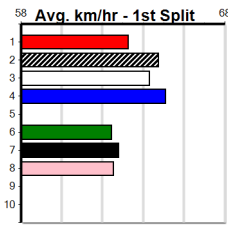

SPORTSBET HT3

Distance: 450m, Race Type: Mixed 6/7 Heat, Total Prizemoney: $2,925
1st: $1,950, 2nd: $600, 3rd: $300, 4th: $75

11
9:38PM
(VIC time)

UP HILL SHILOH (2) was a dominant 25.44 Shepparton winner last time and she will prove hard to reel in again. ASTON BOURKE (1) was never headed on debut and he should be in the mix once again. ELEVATE (8) has been placed in both runs from this draw

Watchdog Tips: 2 1 8 6 **Bet:** Win 2