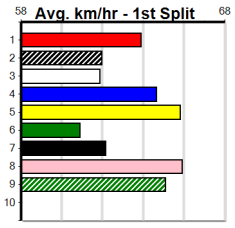

12
10:01PM
(VIC time)

TWO MORE RACES TO GO

Distance: 450m, Race Type: Grade 5, Total Prizemoney: $2,925
1st: $1,950, 2nd: $600, 3rd: $300, 4th: $75

BETSIE BALE (2) has been placed in five of nine here and she just needs a clear crack mid race.
DASH EXPRESS (8) was far from disgraced at Horsham and he will get plenty of room early on.
BERN'S BANJO (7) is racing with confidence at present

Watchdog Tips: **2** **8** **7** **9** Bet: Win 2