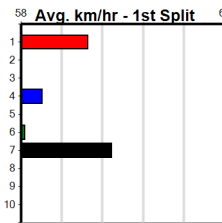

1
6:08PM
(VIC time)

14 RACES TONIGHT

Distance: 390m, Race Type: Maiden, Total Prizemoney: $2,535
1st: $1,680, 2nd: $520, 3rd: $260, 4th: $75

LAMP POST (1) was handily placed here when on debut and he should be much better for the run.
NICK'S MATE (6) was far from disgraced in his debut run and he can work into the mix mid race.
FERRET'S KNOCK (8) is a well bred type.

Watchdog Tips: **1** **6** **8** **2** **Bet:** **Win 1**