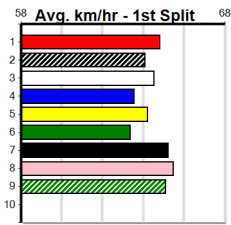

EUREKA CONCRETE

Distance: 450m, Race Type: Grade 5, Total Prizemoney: $2,925
1st: $1,950, 2nd: $600, 3rd: $300, 4th: $75

5

7:38PM
(VIC time)

SPRING REGENCY (5) has some blistering Sale wins to his credit and he should be able to assume control soon after box rise. BRUCE'S SHOUT (3) own a slick 25.25 PB here and he can work into the mix mid race. GO SEEK MURPHY (1) has the good draw.

Watchdog Tips: 5 3 1 2 Bet: Win 5