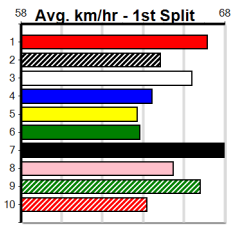

BALLARAT RACE 13

Distance: 390m, Race Type: Grade 5, Total Prizemoney: \$2,925
1st: \$1,950, 2nd: \$600, 3rd: \$300, 4th: \$75

13 (E1)

10:23PM

(VIC time)

MYRNIONG STORM (1) scorched around Warrnambool three runs back and he is drawn to make every post a winner. CAPTAIN STEVIE (3) led for a long way last time and he will give a great sight once again. FABIO GIBLET (2) has a nice turn of foot