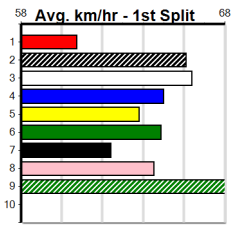

SOUTHERN SHEETMETAL

Distance: 390m, Race Type: Mixed 6/7, Total Prizemoney: $2,925
1st: $1,950, 2nd: $600, 3rd: $300, 4th: $75

4

7:18PM

(VIC time)

LAI D BACK LASS (8) is two of two here and she should be able to light them up soon after box rise.
KARUNA (5) was never headed here when on debut and she will be in the firing line from the outset.
SWEET LOVE (4) shows promise

Watchdog Tips:

8

5

4

1

Bet:

Win 8