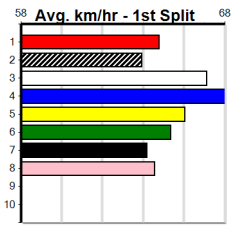

# SWEET NETTY'S CATERING

Distance: 390m, Race Type: Mixed 3/4, Total Prizemoney: \$3,360  
1st: \$2,250, 2nd: \$690, 3rd: \$345, 4th: \$75