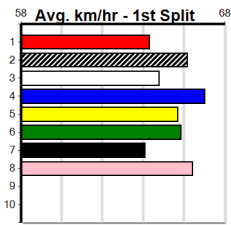

Ballarat

TOWN & COUNTRY LINE MARKING

Distance: 450m, Race Type: Mixed 4/5, Total Prizemoney: $3,360
1st: $2,250, 2nd: $690, 3rd: $345, 4th: $75

8

8:38PM

(VIC time)

FERNANDO PHIL (8) has busted the 25 seconds barrier here and he should prove too classy in the run home. VERDI (5) has won four on the spin in brilliant style and he just needs a clear crack mid race. AMRON TIGER (3) should sprint well fresh.

Watchdog Tips:

8

5

3

1

Bet:

Win 8