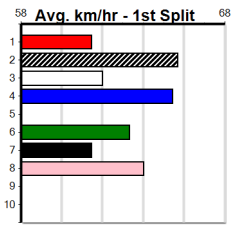

Distance: 450m, Race Type: Mixed 6/7 Heat, Total Prizemoney: $2,925
1st: $1,950, 2nd: $600, 3rd: $300, 4th: $75

9

8:58PM

(VIC time)

REAPER (4) blew away his rivals at Geelong last time and he appears to be a serious up and comer.
HIGHLY ABRASIVE (2) is another nice prospect and he can work into the mix in the middle stages.
MERL'S LAD (8) can run a cheeky race

Watchdog Tips:

4 2 8 3 Bet: Win 4