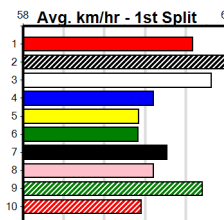

## BALLARAT RACE 14

14 (E2)

Distance: 390m, Race Type: Grade 5, Total Prizemoney: \$2,925

1st: \$1,950, 2nd: \$600, 3rd: \$300, 4th: \$75

10:47PM

(VIC time)

HUNTER FRED (3) was a cracking 22.54 Warragul winner two runs back and he appears to have a fair bit on these. SHIMA STRIPE (8) has good mid race pace and he will get plenty of room early on. PAW XENA (6) was never headed last time