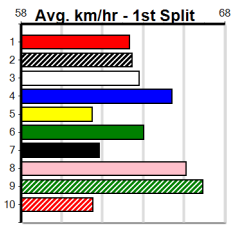

TUDOR ELECTRICAL

Distance: 390m, Race Type: Grade 5, Total Prizemoney: $2,925
1st: $1,950, 2nd: $600, 3rd: $300, 4th: $75

RUBY'S DESIRE (2) has a good record here and she will find this easier than her most recent racing. WALTER WALRUS (8) can come out running and he has a good record from this draw. PAW MARVEL (7) is another who goes well from wide draws.

Watchdog Tips:

2

8

7

5

Bet:

Win 2

Main table containing race details for 10 races, including horse names, trainers, owners, and winning boxes.