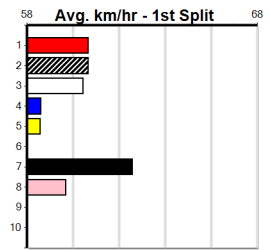

A1 SIGNAGE

Distance: 450m, Race Type: Maiden, Total Prizemoney: $2,535
1st: $1,680, 2nd: $520, 3rd: $260, 4th: $75

VERY SNEAKY (8) has been solidly placed in his two runs to date and he will get plenty of room in the early stages. REIKO BLUE (7) was far from disgraced on debut and he will be better for the run. BUDDY REIKO (6) is a litter mate to the seven

Watchdog Tips: **8** **7** **6** **2** **Bet:** **Win 8**

Form Box	Wgt	Dist	Track	Date	Time	BON	Margin	1st/2nd (Time)	PIR	Checked	Comment	WR	Split 1	S/P	Grade		
1	MORaine MAX [M] Steady on debut, can miss away, tough ask $12.00																
	BK	Dog	Jan-23		Sire: KOBLENZ		Dam: MORaine COCO		Trainer: David Jensen (Woodstock)								
	Owner(s): MORaine (SYN), G Judd, S Judd																
	Winning Distances: < 300m (0) 300 - 399m (0) 400 - 499m (0) 500 - 599m (0) 600 - 699m (0) > 700m (0)																
	Winning Weights:																
	6th (3)	29.5	460	WGL	R3	01-Nov-24	26.88	25.71	14.00	HAWKER HURRICANE	M/555			6.86	$16.70	M	
	Last 3 wins NOT included above																
	Box History																
	Prize Best Starts Trk/Dts APM																
	2	BIG BOSS GIBLET [M] Missed the kick on debut, can atone, respect $6.50															
BD		Dog	Mar-23		Sire: FERAL FRANKY		Dam: GLORIA BALE		Trainer: Daniel Gibbons (Avalon)								
Owner(s): D Gibbons																	
Winning Distances: < 300m (0) 300 - 399m (0) 400 - 499m (0) 500 - 599m (0) 600 - 699m (0) > 700m (0)																	
Winning Weights:																	
4th (4)		33.4	450	BAL	R5	31-Oct-24	26.30	25.08	5.50L	LONELY HUNTER (25.92)	S/643			6.89	$8.80	M	
Last 3 wins NOT included above																	
Box History																	
Prize Best Starts Trk/Dts APM																	
3		MORaine QUINN [M] Needs to lead, may get crowded, tough ask $8.00															
	WBK	Bitch	Jan-23		Sire: HOOKED ON SCOTCH		Dam: MORaine IZZY		Trainer: Briana Robertson-leech (Smeaton)								
	Owner(s): MORaine (SYN), G Judd, S Judd																
	Winning Distances: < 300m (0) 300 - 399m (0) 400 - 499m (0) 500 - 599m (0) 600 - 699m (0) > 700m (0)																
	Winning Weights:																
	6th (7)	26.6	390	WBL	R1	25-Jul-24	23.07	22.11	8.50L	PAW PENELOPE (22.50)	M/66			9.30	$42.50	MH	
	3rd (1)	26.6	390	WBL	R1	01-Aug-24	22.79	21.93	6.00L	AUSSIE ZAC (22.39)	M/64			9.08	$22.00	M	
	4th (2)	26.9	390	WBL	R1	08-Aug-24	22.88	21.85	8.50L	INGA BUDDY (22.30)	M/44			9.31	$10.30	M	
	5th (7)	27.8	390	BAL	R3	11-Sep-24	23.08	22.05	10.00	THAT'S MY COUSIN (22.39)	M/44			8.88	$9.60	M	
	7th (5)	27.6	390	BAL	R1	18-Sep-24	23.23	21.78	11.00	PEGASUS BALE (22.46)	M/77			9.32	$31.20	M	
4th (7)	26.9	390	BAL	R2	17-Oct-24	22.79	22.15	3.25L	TIME FOR TEA (22.56)	M/33			8.69	$3.10	T3-M		
3rd (1)	27.0	390	BAL	R4	24-Oct-24	22.66	22.08	6.00L	JILL'S JULIETTE (22.25)	Q/33			8.69	$13.50	M		
3rd (3)	26.9	425	BEN	R2	29-Oct-24	24.71	24.05	0.75L	DALE'S CORNER (24.68)	M/564			6.75	$3.60	M		
Last 3 wins NOT included above																	
Box History																	
Prize Best Starts Trk/Dts APM																	
4	QUEST FOR BOLT [M] Well supported on debut, had little luck, place $10.00																
	BK	Dog	Mar-23		Sire: ASTON RUPEE		Dam: QUEST FOR GLORY		Trainer: Michelle Mallia (Avalon)								
	Owner(s): B Debono																
	Winning Distances: < 300m (0) 300 - 399m (0) 400 - 499m (0) 500 - 599m (0) 600 - 699m (0) > 700m (0)																
	Winning Weights:																
	5th (7)	37.2	450	BAL	R5	31-Oct-24	26.54	25.08	9.00L	LONELY HUNTER (25.92)	S/776		W	7.03	$3.20	M	
	Last 3 wins NOT included above																
	Box History																
	Prize Best Starts Trk/Dts APM																
	5	DARK MIRACLE [M] Supported on debut, draw is a worry, place $4.80															
BK		Dog	Sep-22		Sire: ASTON RUPEE		Dam: STAR OF JASMINE		Trainer: Donna Robertson (Bald Hills)								
Owner(s): MALLEE RACING (SYN), S Jardine, N Monaghan																	
Winning Distances: < 300m (0) 300 - 399m (0) 400 - 499m (0) 500 - 599m (0) 600 - 699m (0) > 700m (0)																	
Winning Weights:																	
4th (3)		32.3	390	BAL	R1	31-Oct-24	22.94	22.23	7.50L	KARUNA (22.42)	M/65			8.83	$3.20	M	
Last 3 wins NOT included above