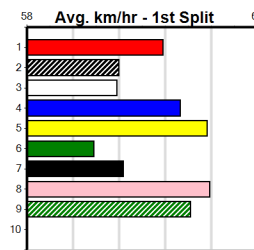

TWO MORE RACES TO GO

Distance: 450m, Race Type: Grade 5, Total Prizemoney: $2,925
1st: $1,950, 2nd: $600, 3rd: $300, 4th: $75

BETSIE BALE (2) has been placed in five of nine here and she just needs a clear crack mid race.
DASH EXPRESS (8) was far from disgraced at Horsham and he will get plenty of room early on.
BERN'S BANJO (7) is racing with confidence at present

Watchdog Tips: 2 8 7 9 **Bet:** Win 2

OPRAH BALE (NSW)[5] **Lack of early speed is a worry, prefer to watch** **$16.00**

RBD Dog Mar-22 Sire: KONOMI Dam: WENDALIN BALE Trainer: Tammy Kennedy-harris (Devon M)

Owner(s): T Kennedy-harris
Winning Distances: < 300m (0) 300 - 399m (0) 400 - 499m (7) 500 - 599m (1) 600 - 699m (0) > 700m (0)
Winning Weights: 31.2(1) 31.5(2) 31.9(1) 32.4(1) 33.0(1) 33.2(1) 33.6(1)

Box	1st	2nd	3rd	4th	5th	6th	7th	8th
1								
2								
3								
4								
5								
6								
7								
8								

Prize Best Starts Trk/Dts APM: $14630.63, 25.58(8)-27/2/24, 48-8-4-4, 13-2-1-1, 8806

BETSIE BALE (NSW)[5] **Placed in five of nine here, good muster, go close** **$2.80**

F Bitch Oct-21 Sire: FERAL FRANKY Dam: FANTA BALE Trainer: Mark Delbridge (Balliang)

Owner(s): B Wheeler
Winning Distances: < 300m (0) 300 - 399m (1) 400 - 499m (7) 500 - 599m (1) 600 - 699m (0) > 700m (0)
Winning Weights: 29.0(2) 29.2(3) 29.5(1) 29.6(1) 29.7(2)

Box	1st	2nd	3rd	4th	5th	6th	7th	8th
1								
2								
3								
4								
5								
6								
7								
8								

Prize Best Starts Trk/Dts APM: $27950.63, 25.44(1)-27/2/24, 59-9-9-14, 9-0-2-3, 10071

PALDRON BALE (NSW)[5] ***** SCRATCHED ***** **$8.00**

BKBD Dog Mar-22 Sire: FERNANDO BALE Dam: HOUSTON BALE Trainer: Samantha Grenfell (Anakie)

Owner(s): B Wheeler
Winning Distances: < 300m (0) 300 - 399m (0) 400 - 499m (1) 500 - 599m (2) 600 - 699m (0) > 700m (0)
Winning Weights: 30.6(1) 31.6(1) 31.7(1)

Box	1st	2nd	3rd	4th	5th	6th	7th	8th
1								
2								
3								
4								
5								
6								
7								
8								

Prize Best Starts Trk/Dts APM: $13840.00, 25.77(1)-6/5/24, 33-3-6-2, 2-1-0-0, 7640

DASH OF SALLY [5] **Down on best form, draw is a worry, tough ask** **$16.00**

BK Bitch Apr-21 Sire: BERNARDO Dam: BETHANY ROSE Trainer: Melissa Docking (Red Cliffs)

Owner(s): Friday Lunch (SYN), J Flood, B Howard, A Sherriff, D Thomas
Winning Distances: < 300m (0) 300 - 399m (1) 400 - 499m (5) 500 - 599m (0) 600 - 699m (0) > 700m (0)
Winning Weights: 28.0(1) 28.6(1) 28.7(1) 29.0(1) 29.3(1) 29.4(1)

Box	1st	2nd	3rd	4th	5th	6th	7th	8th
1								
2								
3								
4								
5								
6								
7								
8								

Prize Best Starts Trk/Dts APM: $23380.00, 25.52(1)-24/4/24, 69-6-13-11, 5-1-2-0, 4603

CRUDE [5] **Strong type but scouts too wide, may find bother** **$12.00**

BKW Dog Nov-21 Sire: FERAL FRANKY Dam: BELT UP LIBBA Trainer: Nathan Mckay (Toolleen)

Owner(s): N Mckay
Winning Distances: < 300m (0) 300 - 399m (2) 400 - 499m (5) 500 - 599m (1) 600 - 699m (0) > 700m (0)
Winning Weights: 30.9(1) 31.1(1) 31.2(1) 31.6(2) 31.7(2) 31.9(1)

Box	1st	2nd	3rd	4th	5th	6th	7th	8th
1								
2								
3								
4								
5								
6								
7								
8								

Prize Best Starts Trk/Dts APM: $17265.00, 26.15(8)-6/9/23, 44-8-10-7, 2-0-0-0, 6413