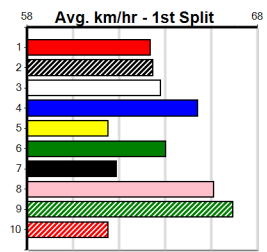

TUDOR ELECTRICAL

Distance: 390m, Race Type: Grade 5, Total Prizemoney: $2,925
1st: $1,950, 2nd: $600, 3rd: $300, 4th: $75

RUBY'S DESIRE (2) has a good record here and she will find this easier than her most recent racing. WALTER WALRUS (8) can come out running and he has a good record from this draw. PAW MARVEL (7) is another who goes well from wide draws.

Watchdog Tips: 2 8 7 5 **Bet:** Win 2

1

LUCY JANE [5] **$12.00**

BK Bitch Mar-22 Sire: TOMMY SHELBY Dam: IVY WREN

Owner(s): G Mclauchlan

Winning Distances: < 300m (0) 300 - 399m (2) 400 - 499m (1) 500 - 599m (0) 600 - 699m (0) > 700m (0)

Winning Weights: 25.7(1) 26.0(1) 26.1(1)

Rank	Draw	Wgt	Dist	Track	Date	Time	BOB	Margin	1st/2nd (Time)	PIR	Checked	Comment	WR	Split 1	S/P	Grade
2nd	(5)	25.9	390	WBL	R10	09-Sep-24	22.45	22.33	1.75L FANCY KIAARN (22.33)	M/32	.	.	.	8.88	$4.70	5
8th	(8)	25.8	390	WBL	R13	19-Sep-24	22.78	22.11	4.25L HARAJUKU LASS (22.50)	S/68	.	.	.	8.96	$9.00	5
4th	(8)	25.7	450	WBL	R8	23-Sep-24	25.97	25.56	6.00L ELK (25.56)	M/744	.	.	.	6.84	$36.30	5
4th	(6)	25.3	390	WBL	R13	03-Oct-24	22.55	21.93	6.50L JACAERYS BALE (22.12)	M/55	.	.	.	8.98	$37.00	5
6th	(2)	25.6	390	WBL	R7	10-Oct-24	22.50	21.87	6.00L CAPTAIN ALICE (22.11)	M/76	.	.	.	8.87	$101.10	5H
4th	(3)	25.6	390	WBL	R4	17-Oct-24	22.83	21.72	11.00 DIVA ERADICATOR (22.07)	S/74	.	.	.	8.88	$10.80	5
3rd	(7)	25.8	390	BAL	R3	23-Oct-24	22.84	21.71	5.00L RUBY'S SHOW (22.50)	M/65	.	.	.	8.76	$23.40	RW
6th	(8)	25.8	460	GEL	R6	30-Oct-24	26.80	26.09	4.75L REMARLI (26.47)	M/665	.	.	.	6.95	$20.10	5

Last 3 wins NOT included above

1st	(1)	26.1	410	HOR	R3	27-Jan-24	23.76	23.40	0.75L ELISSA BALE (23.80)	M/21	.	.	.	10.54	$1.60	M
1st	(2)	26.0	390	WBL	R4	03-Jun-24	22.76	22.23	2.25L SHE CAN DREAM (22.92)	M/31	.	.	.	8.76	$3.50	7
1st	(1)	25.7	390	WBL	R9	26-Aug-24	22.54	22.46	0.25L SHERICKA (22.55)	Q/22	.	.	.	8.82	$2.10	6G

Box History

Bx	1st	2nd	3rd	4th	5th	6th	7th	8th
1	2	1	1					
2	1	2	1		4	1	1	
3	1			2				
4			2	1	1	2		1
5			1	1				1
6		1	1	1	1			
7			3		1	2		
8		1	1	1	1	3	1	1

Prize Best Starts Trk/Dts APM

Prize	$8800.00
Best Starts	22.84(7)-23/10/24
Trk/Dts	47-3-7-9
APM	1-0-0-1
	3395