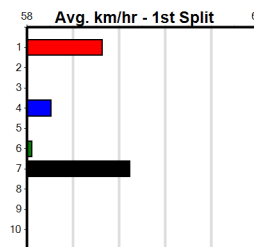

14 RACES TONIGHT

1
6:08PM

(VIC time)

Distance: 390m, Race Type: Maiden, Total Prizemoney: $2,535
1st: $1,680, 2nd: $520, 3rd: $260, 4th: $75

LAMP POST (1) was handily placed here when on debut and he should be much better for the run.
NICK'S MATE (6) was far from disgraced in his debut run and he can work into the mix mid race.
FERRET'S KNOCK (8) is a well bred type.

Watchdog Tips: **1** **6** **8** **2** **Bet:**

Form Box	Wgt	Dist	Track	Date	Time	BON	Margin	1st/2nd (Time)	PIR	Checked	Comment	W/R	Split 1	S/P	Grade		
1	LAMP POST [M] Impressive on debut, well drawn, go close $3.40																
	BK	Dog	Feb-23		Sire: GOOD ODDS HARADA		Dam: PIRATES PATCH		Trainer: Simon Payne (Toolern Vale)								
	Owner(s): M Davis																
	Winning Distances: < 300m (0) 300 - 399m (0) 400 - 499m (0) 500 - 599m (0) 600 - 699m (0) > 700m (0)																
	Winning Weights:																
	2nd (1)	30.3	390	BAL	R1	30-Oct-24	22.51	21.83	2.50L	ASTON BOURKE (22.34)	M/22			8.60	$8.50	M	
	Last 3 wins NOT included above																
	Box History																
	Prize Best Starts Trk/Dts APM																
	2	PAW KESTELL (NSW)[M] Bred to have plenty of early speed, respect $8.00															
BD		Dog	Jan-23		Sire: FERAL FRANKY		Dam: WENDALIN BALE		Trainer: Samantha Grenfell (Anakie)								
Owner(s): B Wheeler																	
Winning Distances: < 300m (0) 300 - 399m (0) 400 - 499m (0) 500 - 599m (0) 600 - 699m (0) > 700m (0)																	
Winning Weights:																	
Last 3 wins NOT included above																	
Box History																	
Prize Best Starts Trk/Dts APM																	
3		AUSSIE FRED [M] Dam produced the capable No Bad Deed $7.50															
		BD	Dog	Nov-22		Sire: FERAL FRANKY		Dam: NO GOOD DEED		Trainer: Simon Payne (Toolern Vale)							
	Owner(s): PAYDHOFF (SYN), W Saathoff, S Payne																
	Winning Distances: < 300m (0) 300 - 399m (0) 400 - 499m (0) 500 - 599m (0) 600 - 699m (0) > 700m (0)																
	Winning Weights:																
	Last 3 wins NOT included above																
	Box History																
	Prize Best Starts Trk/Dts APM																
	4	MR. SIN RAP [M] Steady to date, can miss the kick, next time $12.00															
		BK	Dog	Feb-22		Sire: FLYING RICCIARDO		Dam: SIN RAP BOOM		Trainer: Kevin Ross (Mount Glasgow)							
Owner(s): K Ross																	
Winning Distances: < 300m (0) 300 - 399m (0) 400 - 499m (0) 500 - 599m (0) 600 - 699m (0) > 700m (0)																	
Winning Weights:																	
6th (4)		32.9	425	BEN	R1	25-Oct-24	24.73	23.88	8.50L	NANCY DEVERE (24.14)	S/887			6.89	$55.10	M	
3rd (2)		33.2	390	BAL	R1	30-Oct-24	22.97	21.83	9.50L	ASTON BOURKE (22.34)	S/53			8.86	$22.50	M	
Last 3 wins NOT included above																	
Box History																	
Prize Best Starts Trk/Dts APM																	
5	MAURITIAN LUCAS (NSW)[M] Well bred but the draw is a worry, watch betting $6.00																
	BK	Dog	Feb-23		Sire: MEPUNGA BLAZER		Dam: MADE TO SHINE		Trainer: Margery Quick (Haddon)								
	Owner(s): L Marie																
	Winning Distances: < 300m (0) 300 - 399m (0) 400 - 499m (0) 500 - 599m (0) 600 - 699m (0) > 700m (0)																
	Winning Weights:																
	Last 3 wins NOT included above																
	Box History																
	Prize Best Starts Trk/Dts APM