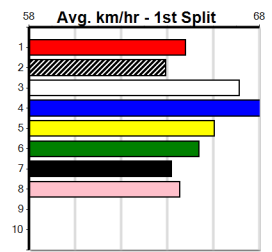

SWEET NETTY'S CATERING

Distance: 390m, Race Type: Mixed 3/4, Total Prizemoney: $3,360
1st: $2,250, 2nd: $690, 3rd: $345, 4th: $75

ZIPPING GRYLLIS (4) has the class edge over his rivals and he should assume control soon after box rise. ASTON SHEERAN (3) has a good record here and he should be on the pace for most of the journey. LEGGETT BALE (1) is racing with confidence

Watchdog Tips: **4** **3** **1** **5** **Bet:** **Win 4**

Form Box Wgt Dist Track Date Time BON Margin 1st/2nd (Time) PIR Checked Comment W/R Split 1 S/P Grade

LEGGETT BALE (NSW)[4] **Racing with confidence, well drawn, threat** **$4.60**

BE Dog Mar-22 Sire: DROOPYS SYDNEY Dam: DYNA UNI Trainer: Samantha Grenfell (Anakie)

Owner(s): B Wheeler
Winning Distances: < 300m (0) 300 - 399m (2) 400 - 499m (5) 500 - 599m (0) 600 - 699m (0) > 700m (0)
Winning Weights: 29.0(1) 29.5(1) 31.0(1) 31.1(2) 31.2(1) 31.8(1)

1st	2nd	3rd	4th	5th	6th	7th	8th
1st (1) 31.0 390 BAL R11 04-Sep-24 22.15 21.89 1.75L FAST LOVE (22.26) M/52 . . . . 8.67 $3.00 RW	2nd (1) 31.1 400 GEL R4 13-Sep-24 22.72 22.65 1.25L ASTON ARETHA (22.65) M/22 . . . . 8.52 $2.90 5	4th (3) 30.9 390 BAL R12 18-Sep-24 22.21 21.78 3.75L DR. FALKOR (21.95) S/74 . . . . 8.63 $8.50 X45	5th (6) 31.4 390 WBL R5 26-Sep-24 22.63 22.14 7.00L ROSCOE BALE (22.16) S/77 . . . . 8.92 $8.90 5	2nd (7) 31.1 390 WBL R11 03-Oct-24 22.06 21.93 1.5L IDRON BALE (21.96) M/33 . . . . 8.62 $4.50 5	3rd (3) 31.7 425 BEN R12 11-Oct-24 24.24 23.69 1.25L TINKER MAV (24.16) M/223 . . . . 6.59 $2.90 5	1st (1) 31.2 390 WBL R11 17-Oct-24 21.97 21.72 0.50L CRUISING JAMIE (22.00) M/22 . . . . 8.63 $2.50 5	1st (1) 31.8 400 GEL R10 01-Nov-24 22.72 22.44 2.00L RAPIDFIRE MORRIS (22.85) Q/21 . . . . 8.36 $4.10 X45

Last 3 wins NOT included above

1st (3) 29.5 460 GEL R5 09-Mar-24 26.49 25.89 1.75L LUKIALI (26.60) M/344 . . . . 6.80 $3.20 X67	1st (2) 31.1 410 HOR R2 02-Jul-24 23.67 23.04 0.50L LIFE'S LESSON (23.69) Q/22 . . . . 10.60 $11.30 X67	1st (2) 31.1 410 HOR R6 09-Jul-24 23.31 22.97 2.75L RAPIDFIRE SERENA (23.50) M/11 . . . . 10.32 $2.80 5

Box History

Bx	1st	2nd	3rd	4th	5th	6th	7th	8th
1	4	1			1			
2	2		2	1				
3	1	1	2	1				1
4		2						
5					2			
6		1		1	2			
7		1	1	2			1	1
8			1	1				

Prize Best $18300.00
Starts 22.15(1)-4/9/24
Trk/Dts 32-7-6-5
APM 4-1-0-1
10686