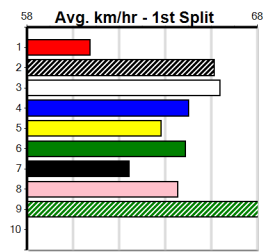

Distance: 390m, Race Type: Mixed 6/7, Total Prizemoney: $2,925
1st: $1,950, 2nd: $600, 3rd: $300, 4th: $75

LAI D BACK LASS (8) is two of two here and she should be able to light them up soon after box rise.
KARUNA (5) was never headed here when on debut and she will be in the firing line from the outset.
SWEET LOVE (4) shows promise

Watchdog Tips: **8** **5** **4** **1** **Bet:** **Win 8**

1

PEGASUS BALE [7] **Good record here, drawn to get the breaks, respect** **$10.00**
BD Dog Jul-22 Sire: FERAL FRANKY Dam: QUAIL BALE
Owner(s): B Wheeler Trainer: Correy Grenfell (Anakie)
Winning Distances: < 300m (0) 300 - 399m (1) 400 - 499m (0) 500 - 599m (0) 600 - 699m (0) > 700m (0)
Winning Weights: 36.2(1)

Box	1st	2nd	3rd	4th	5th	6th	7th	8th
1								
2								
3								
4								
5								
6								
7								
8								

Prize Best $3075.00
Starts 22.46(6)-18/9/24
Trk/Dts 7-1-3-1
APM 5-1-3-0 2469

2

ODYSSEUS BALE [6] **Improving type but this is harder, prefer others** **$12.00**
BEBD Dog Jul-22 Sire: FERAL FRANKY Dam: QUAIL BALE
Owner(s): B Wheeler Trainer: Correy Grenfell (Anakie)
Winning Distances: < 300m (0) 300 - 399m (0) 400 - 499m (2) 500 - 599m (0) 600 - 699m (0) > 700m (0)
Winning Weights: 34.4(2)

Box	1st	2nd	3rd	4th	5th	6th	7th	8th
1								
2								
3								
4								
5								
6								
7								
8								

Prize Best $2000.00
Starts FSH
Trk/Dts 5-2-0-0
APM 0-0-0-0 2000

3

CRACKERJACK SCUD [7] **Hit or miss early but has the talent, place** **$4.00**
BK Dog Jan-23 Sire: SHIMA SHINE Dam: MAXIMUM SHIRLEY
Owner(s): J Cooper Trainer: Jordan Cooper (Lethbridge)
Winning Distances: < 300m (0) 300 - 399m (0) 400 - 499m (1) 500 - 599m (0) 600 - 699m (0) > 700m (0)
Winning Weights: 31.3(1)

Box	1st	2nd	3rd	4th	5th	6th	7th	8th
1								
2								
3								
4								
5								
6								
7								
8								

Prize Best $1940.00
Starts FSH
Trk/Dts 3-1-0-1
APM 0-0-0-0 1552

4

SWEET LOVE [6] **Yet to be headed, toughest test, can threaten** **$4.20**
BD Bitch Jan-23 Sire: TOMMY SHELBY Dam: SAPPHIRE RUBY
Owner(s): S Davis Trainer: Geoffrey Williamson (Marong)
Winning Distances: < 300m (0) 300 - 399m (1) 400 - 499m (1) 500 - 599m (0) 600 - 699m (0) > 700m (0)
Winning Weights: 26.5(1) 26.7(1)

Box	1st	2nd	3rd	4th	5th	6th	7th	8th
1								
2								
3								
4								
5								
6								
7								
8								

Prize Best $3630.00
Starts 22.41(8)-30/10/24
Trk/Dts 2-2-0-0
APM 1-1-0-0 3630

5

KARUNA [7] **Never headed on debut, danger if crosses early** **$6.50**
F Bitch Nov-22 Sire: ASTON RUPEE Dam: SILKY RIOT
Owner(s): BEST BET (SYN), P Galea, F Spiteri Trainer: Paul Galea (Melton West)
Winning Distances: < 300m (0) 300 - 399m (1) 400 - 499m (0) 500 - 599m (0) 600 - 699m (0) > 700m (0)
Winning Weights: 27.7(1)

Box	1st	2nd	3rd	4th	5th	6th	7th	8th
1								
2								
3								
4								
5								
6								
7								
8								

Prize Best $1680.00
Starts 22.42(7)-31/10/24
Trk/Dts 1-1-0-0
APM 1-1-0-0 1680