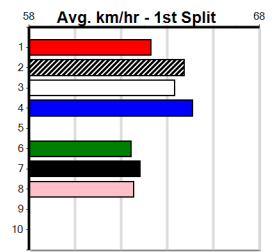

SPORTSBET HT3

Distance: 450m, Race Type: Mixed 6/7 Heat, Total Prizemoney: $2,925
1st: $1,950, 2nd: $600, 3rd: $300, 4th: $75

UP HILL SHILOH (2) was a dominant 25.44 Shepparton winner last time and she will prove hard to reel in again. ASTON BOURKE (1) was never headed on debut and he should be in the mix once again. ELEVATE (8) has been placed in both runs from this draw

Watchdog Tips: 2 1 8 6 **Bet:** Win 2

1

Form Box	Wgt	Dist	Track	Date	Time	BON	Margin	1st/2nd (Time)	PIR	Checked	Comment	WR	Split 1	S/P	Grade		
ASTON BOURKE [7] $3.60																	
Never headed on debut, well drawn, main danger																	
BK	Dog	Jan-23		Sire: ASTON KIMETTO		Dam: ASTON LAVINIA										Trainer: Benjamin Magri (Avalon)	
Owner(s): R Borda																	
Winning Distances: < 300m (0) 300 - 399m (1) 400 - 499m (0) 500 - 599m (0) 600 - 699m (0) > 700m (0)																	
Winning Weights: 30.1(1)																	
1st (7)	30.1	390	BAL	R1	30-Oct-24	22.34	21.83	2.50L LAMP POST (22.51)	M/11				8.44	$4.50	M		
Last 3 wins NOT included above																	

Box History

Bx	1st	2nd	3rd	4th	5th	6th	7th	8th
1								
2								
3								
4								
5								
6								
7	1							
8								

Prize		$1680.00
Best		FSTD
Starts		1-1-0-0
Trk/Dts		0-0-0-0
APM		1680

2

Form Box	Wgt	Dist	Track	Date	Time	BON	Margin	1st/2nd (Time)	PIR	Checked	Comment	WR	Split 1	S/P	Grade		
UP HILL SHILOH [6] $3.20																	
Dominant winner last time, hard to reel in																	
BK	Bitch	Feb-23		Sire: ASTON RUPEE		Dam: UP HILL JILL										Trainer: David Geall (Lara)	
Owner(s): Anglo-Flemish (SYN), R Geall, C Matheson																	
Winning Distances: < 300m (0) 300 - 399m (0) 400 - 499m (2) 500 - 599m (0) 600 - 699m (0) > 700m (0)																	
Winning Weights: 30.8(1) 31.0(1)																	
4th (7)	31.3	450	BAL	R4	11-Sep-24	25.92	25.18	5.00L PAW VORTEX (25.57)	M/533				6.80	$8.80	M		
1st (1)	31.0	410	HOR	R3	15-Sep-24	23.48	23.03	8.50L BIG SUNSHINE (24.05)	Q/11				10.34	$1.20	M		
3rd (7)	31.0	410	HOR	R9	21-Sep-24	23.55	23.33	3.00L CRANK IT (23.35)	M/43				10.46	$2.20	7		
2nd (8)	30.7	450	BAL	R11	02-Oct-24	25.46	25.12	2.00L WHISKY TRIP (25.32)	M/334				6.74	$16.90	X67		
7th (8)	30.9	450	BAL	R10	09-Oct-24	26.35	25.19	13.00L PAW QUARK (25.46)	S/777				6.82	$2.40	X67		
5th (6)	31.0	390	BAL	R12	24-Oct-24	22.61	22.08	5.00L LITTLE DARL (22.26)	M/56				8.63	$3.80	7		
1st (7)	30.8	450	SHP	R9	28-Oct-24	25.44	25.13	1.5L DARRA SAPPHIRE (25.53)	Q/111				6.55	$2.60	X67		
Last 3 wins NOT included above																	

Box History

Bx	1st	2nd	3rd	4th	5th	6th	7th	8th
1	1							
2								
3								
4								
5								
6						1		
7	1		1	1				
8								1

Prize		$4605.00
Best		25.46(8)-2/10/24
Starts		7-2-1-1
Trk/Dts		3-0-1-0
APM		4074