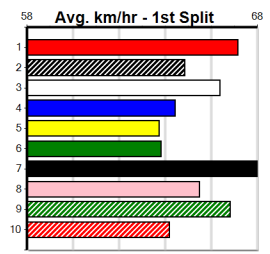

Ballarat
13 (E1)
10:23PM

BALLARAT RACE 13

Distance: 390m, Race Type: Grade 5, Total Prizemoney: $2,925
1st: $1,950, 2nd: $600, 3rd: $300, 4th: $75

MYRNIONG STORM (1) scorched around Warrnambool three runs back and he is drawn to make every post a winner. CAPTAIN STEVIE (3) led for a long way last time and he will give a great sight once again. FABIO GIBLET (2) has a nice turn of foot

Watchdog Tips: **1** **3** **2** **7** **Bet:** **Win 1**

1

MYRNIONG STORM (NSW)[5] **Brilliant Warrnambool winner, well drawn, yes** **$2.50**

BE Dog **May-22** **Sire: WOW** **Dam: LET'S WIN MEISHA** **Trainer: Paul Mathieson (Myrniong)**

Owner(s): T Kingcott
Winning Distances: < 300m (0) 300 - 399m (2) 400 - 499m (3) 500 - 599m (0) 600 - 699m (0) > 700m (0)
Winning Weights: 32.2(4) 32.6(1)

Run	Post	Wgt	Dist	Track	Date	Time	BOB	Margin	1st/2nd (Time)	PIR	Checked	Comment	WR	Split 1	S/P	Grade
2nd	(4)	31.8	400	GEL	R3	23-Aug-24	22.66	22.56	1.5L OUR TITAN (22.56)	M/22	.	.	.	8.36	$3.40	5
2nd	(4)	31.9	390	BAL	R4	28-Aug-24	22.36	22.24	1.75L TANNER BALE (22.24)	Q/32	.	.	.	8.55	$2.20	5
2nd	(1)	31.3	410	HOR	R6	17-Sep-24	23.39	23.11	3.25L PAW LAUREN (23.18)	M/22	.	.	.	10.46	$2.60	5
3rd	(8)	31.7	390	WBL	R5	26-Sep-24	22.23	22.14	1.25L ROSCOE BALE (22.16)	M/33	.	.	.	8.67	$2.30	5
1st	(4)	32.2	410	HOR	R5	01-Oct-24	22.85	22.85	6.50L PEACHES (23.28)	Q/11	.	SW	.	10.18	$1.50	5
1st	(1)	32.2	390	WBL	R3	10-Oct-24	21.99	21.87	4.75L PATRICE LASS (22.31)	M/21	.	VO	.	8.62	$1.40	X45
3rd	(1)	32.4	400	GEL	R6	18-Oct-24	22.83	22.40	6.50L LEO BALE (22.40)	M/43	.	SW	.	8.68	$5.60	SH
4th	(6)	32.4	400	GEL	R4	25-Oct-24	23.01	22.53	5.50L VERDI (22.64)	M/34	.	.	.	8.47	$3.60	5

Last 3 wins NOT included above

1st	(4)	32.2	425	BEN	R3	08-Mar-24	23.81	23.69	12.00 RUSSIAN RACCOON (24.59)	M/211	.	.	.	6.57	$3.70	M
1st	(5)	32.2	425	BEN	R2	28-Apr-24	23.93	23.58	2.00L JOROGUMO (24.07)	M/311	.	.	.	6.49	$2.50	RW
1st	(7)	32.6	390	SHP	R1	20-May-24	22.09	22.02	4.00L BLACKPOOL SLADE (22.35)	S/11	.	SW	.	8.37	$1.90	X67

2

FABIO GIBLET [5] **Returned to form at Warragul, can threaten** **$8.00**

F Dog **Oct-22** **Sire: FERAL FRANKY** **Dam: HAPPY RUBY** **Trainer: Tammy Kennedy-harris (Devon M)**

Owner(s): T Kennedy-harris
Winning Distances: < 300m (0) 300 - 399m (0) 400 - 499m (6) 500 - 599m (0) 600 - 699m (0) > 700m (0)
Winning Weights: 32.9(2) 33.1(1) 33.3(1) 33.6(1) 34.0(1)

Run	Post	Wgt	Dist	Track	Date	Time	BOB	Margin	1st/2nd (Time)	PIR	Checked	Comment	WR	Split 1	S/P	Grade
3rd	(6)	33.1	400	WGL	R12	20-Sep-24	23.33	22.68	7.00L URIEL BALE (22.85)	M/44	.	.	.	8.74	$6.40	5
2nd	(7)	33.4	400	WGL	R10	24-Sep-24	22.77	22.39	1.75L ASTON FANTASTIC (22.65)	M/11	.	.	.	8.35	$25.90	X45
6th	(8)	33.4	435	SLE	R7	29-Sep-24	25.27	24.44	9.50L KISAUNI (24.61)	S/844	.	.	.	5.48	$14.40	X45
2nd	(7)	33.5	390	WBL	R4	03-Oct-24	22.36	21.93	5.00L SHAKA GOES BANG (22.03)	M/32	.	.	.	8.70	$5.10	X45
6th	(4)	33.5	400	WGL	R10	08-Oct-24	23.03	22.58	5.50L EL CRIMP ADORE (22.67)	M/56	.	.	.	8.54	$11.80	X45
5th	(4)	33.4	390	BAL	R12	16-Oct-24	22.62	21.97	8.50L BLACK VIPER (22.05)	M/44	.	VO	.	8.57	$21.50	X45
7th	(7)	33.6	400	WGL	R10	22-Oct-24	23.30	22.73	8.50L ASTON SPRITZ (22.73)	M/56	.	.	.	8.53	$11.10	X45
1st	(2)	34.0	400	WGL	R10	29-Oct-24	23.04	22.29	0.25L MISTY AMY (23.05)	M/11	.	.	.	8.47	$3.80	5

Last 3 wins NOT included above

1st	(8)	33.1	425	BEN	R3	14-Aug-24	23.98	23.98	5.00L SWEET BEGONIA (24.32)	M/321	.	SW	.	6.62	$3.30	T3-6
1st	(1)	33.6	425	BEN	R7	30-Aug-24	24.08	23.73	1.25L NICKLEBY ACTION (24.15)	S/521	.	.	.	6.65	$1.30	5
1st	(1)	33.3	410	HOR	R12	15-Sep-24	23.40	23.03	3.5L STROMBOLI (23.64)	M/11	.	.	.	10.19	$3.00	5