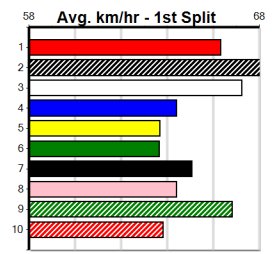

Ballarat
14 (E2)
10:47PM

BALLARAT RACE 14

Distance: 390m, Race Type: Grade 5, Total Prizemoney: $2,925
1st: $1,950, 2nd: $600, 3rd: $300, 4th: $75

HUNTER FRED (3) was a cracking 22.54 Warragul winner two runs back and he appears to have a fair bit on these. SHIMA STRIPE (8) has good mid race pace and he will get plenty of room early on. PAW XENA (6) was never headed last time

Watchdog Tips: **3** **8** **6** **7** **Bet:** **Win 3**

1 TAKE A SHINE [5] **Steady since her Shepparton win, tough ask** **$10.00**

BK Bitch Aug-21 **Sire: SHIMA SHINE Dam: NO VACANCY** **Trainer: Nathan Mckay (Toolleen)**

Owner(s): S Johnstone
Winning Distances: < 300m (0) 300 - 399m (6) 400 - 499m (4) 500 - 599m (0) 600 - 699m (0) > 700m (0)
Winning Weights: 27.3(1) 27.5(1) 27.6(2) 27.7(1) 28.0(3) 28.3(1) 28.4(1)

Run	Box	Dist	Track	Date	Time	BON	Margin	1st/2nd (Time)	PIR	Checked	Comment	WR	Split 1	S/P	Grade
8th (1)	28.2	425	BEN	R11	13-Sep-24	24.99	23.70	13.00 SHANLYN SCOUT (24.10)	M/468	.	.	.	6.66	$36.00	5
6th (5)	28.1	410	HOR	R5	24-Sep-24	23.93	22.93	12.00 TASTE OF HELL (23.11)	M/23	.	W	.	10.35	$11.30	X45
1st (1)	27.7	425	BEN	R4	02-Oct-24	24.42	23.88	0.25L OH CRIKEY (24.44)	M/112	.	W	.	6.52	$4.00	SH
4th (7)	28.1	425	BEN	R5	11-Oct-24	24.40	23.69	3.5L CATCH MY DRIFT (24.16)	M/211	.	.	.	6.54	$20.70	S
2nd (4)	28.3	390	BAL	R5	14-Oct-24	22.41	22.18	3.5L BOROUGHS SALTS (22.18)	Q/22	.	W	.	8.38	$7.90	T3-5
1st (2)	28.3	390	SHP	R13	21-Oct-24	22.13	21.62	2.25L ACE REDEEMER (22.28)	Q/11	.	.	.	8.40	$7.40	5
6th (1)	28.6	350	HVL	R5	27-Oct-24	19.61	19.12	7.50L MY NAME'S EDEN (19.12)	M/6	.	.	.	6.91	$38.20	5
5th (4)	28.2	390	SHP	R12	01-Nov-24	22.26	21.88	5.50L PACKHAM PRINCE (21.88)	Q/13	.	.	.	8.30	$20.50	X45

Last 3 wins NOT included above

1st (3)	28.0	400	GAW	R7	01-May-24	22.98	22.79	4.50L BLUE YAP (23.30)	0	.	SAMP	.	8.65	$2.50	5
1st (7)	28.0	390	SHP	R9	10-Aug-24	22.27	22.14	1.25L BLACKPOOL DIVA (22.34)	M/11	.	.	.	8.35	$3.00	X45
1st (5)	28.4	390	BAL	R11	06-Sep-24	22.54	22.42	0.50L ASTON SINATRA (22.57)	Q/12	.	W	.	8.37	$4.30	5

Box History

Box	1st	2nd	3rd	4th	5th	6th	7th	8th
1	3	3	1	2	1			1
2	1	2						
3	1							
4		1			1			
5	2	1		1	1	1		
6			1		1	1		
7	1	1	1	1	1		1	
8	2	2	1	1	1		2	

Prize Best Starts Trk/Dts APM: $14065.00, 22.41(4)-14/10/24, 39-10-10-2, 4-1-10-2, 6086

2 MATCHBOX FLAME [5] **Impressive straight track form, this is harder** **$12.00**

BKW Bitch Sep-22 **Sire: BEAST UNLEASHED Dam: TWILIGHT FLAME** **Trainer: William Robertson (St Arnaud)**

Owner(s): AS TIME GOES BY (SYN), J D'altorio, R Francis, G Barbara, E Barbara
Winning Distances: < 300m (0) 300 - 399m (3) 400 - 499m (0) 500 - 599m (0) 600 - 699m (0) > 700m (0)
Winning Weights: 31.2(2) 31.5(1)

Run	Box	Dist	Track	Date	Time	BON	Margin	1st/2nd (Time)	PIR	Checked	Comment	WR	Split 1	S/P	Grade
2nd (8)	31.3	350	HVL	R1	25-Aug-24	19.80	18.71	2.50L MY NAME'S EVELYN (19.64)	Q/2	.	.	.	6.64	$15.00	M
8th (3)	31.5	300	HVL	R9	04-Sep-24	17.14	16.39	11.00 SHORT STRAW TREV (16.39)	S/8	.	.	.	4.16	$14.20	MH
1st (1)	31.2	350	HVL	R3	15-Oct-24	19.81	19.02	4.25L MISS GALORE (20.09)	M/1	.	.	.	6.72	$2.20	M
1st (4)	31.5	350	HVL	R2	20-Oct-24	19.71	19.25	1.25L FINANCIAL NEWS (19.79)	S/7	.	.	.	6.71	$17.80	X67
5th (4)	31.4	350	HVL	R3	27-Oct-24	19.74	19.12	2.75L WHO MADE YOU (19.55)	M/3	.	.	.	6.60	$8.00	RW
1st (7)	31.2	300	HVL	R10	01-Nov-24	17.04	16.82	1.00L GOT FLAIR (17.10)	Q/1	.	SW	.	3.95	$1.40	T3-6

Last 3 wins NOT included above

Box History

Box	1st	2nd	3rd	4th	5th	6th	7th	8th
1	1							
2								
3								1
4	1				1			
5								
6								
7	1							
8		1						

Prize Best Starts Trk/Dts APM: $5150.00, FSH, 6-3-1-0, 0-0-0-0, 4942