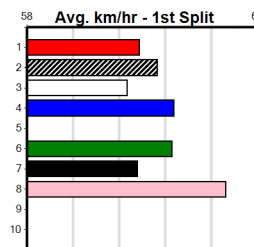

SPORTSBET HT2

Distance: 450m, Race Type: Mixed 6/7 Heat, Total Prizemoney: $2,925
1st: $1,950, 2nd: $600, 3rd: $300, 4th: $75

SIZZLE JACK (8) was a smart 25.39 winner here two runs back and he will prove hard to reel in again. WILLOW SKYE (6) has been placed in both runs here and she can come out running. CARUGGI (2) is better than his past few runs.

Watchdog Tips: **8** **6** **2** **1** **Bet:** Win 8

1

LONELY HUNTER [7] Showing promise, drawn to get the breaks, respect **$7.50**
F Dog Jan-23 Sire: FLYING RICCIARDO Dam: GET REAL Trainer: Mark Delbridge (Balliang)

Owner(s): D Pell
Winning Distances: < 300m (0) 300 - 399m (0) 400 - 499m (1) 500 - 599m (0) 600 - 699m (0) > 700m (0)
Winning Weights: 31.4(1)

3rd	(3)	31.4	450	BAL	R10	24-Oct-24	26.03	25.39	8.00L	QUEST FOR ANGEL (25.48)	M/233	6.77	$6.80	M
1st	(2)	31.4	450	BAL	R5	31-Oct-24	25.92	25.08	1.75L	SPEEDY KHE SANH (26.03)	M/222	6.73	$2.30	M

Last 3 wins NOT included above

Box History

Bx	1st	2nd	3rd	4th	5th	6th	7th	8th
1								
2	1							
3			1					
4								
5								
6								
7								
8								

Prize Best	$1940.00
Starts	25.92(2)-31/10/24
Trk/Dts	2-1-0-1
APM	1940

2

CARUGGI [7] No luck since his win here, can atone, threat **$3.40**
F Dog Oct-22 Sire: FERAL FRANKY Dam: NORDEGREN Trainer: Korie-lee Heinrich (Anakie)

Owner(s): J Ennis
Winning Distances: < 300m (0) 300 - 399m (0) 400 - 499m (1) 500 - 599m (0) 600 - 699m (0) > 700m (0)
Winning Weights: 34.9(1)

3rd	(3)	35.2	400	GEL	R2	05-Jul-24	23.51	22.48	2.50L	ASTON HEINEKEN (23.35)	M/45	8.69	$2.80	M
5th	(8)	34.9	525	MEP	R3	25-Sep-24	30.71	29.64	4.50L	PAW ZEVA (30.40)	S/6565	5.26	$5.50	M
1st	(5)	34.9	450	BAL	R3	02-Oct-24	25.37	25.12	4.25L	KIWI JAY (25.66)	Q/111	6.69	$3.10	M
3rd	(1)	34.6	515	SAP	R6	14-Oct-24	30.20	29.64	8.00L	COME TO PARTY (29.64)	M/3333	5.28	$3.90	X67H
7th	(6)	34.9	525	MEA	R1	19-Oct-24	31.42	29.71	17.00	EXTINCT (30.28)	M/4545	5.25	$10.40	7
5th	(6)	34.9	450	BAL	R3	30-Oct-24	26.00	25.27	4.00L	TINKER LEE (25.72)	S/855	6.83	$6.00	7

Last 3 wins NOT included above

Box History

Bx	1st	2nd	3rd	4th	5th	6th	7th	8th
1			1					
2								
3				1				
4								
5	1							
6					1		1	
7								
8						1		

Prize Best	$2285.00
Starts	25.37(5)-2/10/24
Trk/Dts	6-1-0-2
APM	1793