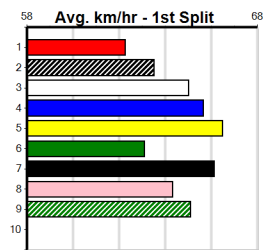

BALLARAT GREYHOUNDS BINGO EVERY

Distance: 450m, Race Type: Grade 5, Total Prizemoney: $2,925
1st: $1,950, 2nd: $600, 3rd: $300, 4th: $75

REV ROSE (8) has a good record here and she regained some confidence last time out. ASTON PING (7) is better than her form indicates and she will dial up the pressure mid race. PAW VERNON (6) is showing promise and can threaten.

Watchdog Tips: **8** **7** **6** **3** **Bet:** **Win 8**

1

PAW OCTAVIA (NSW)[5] Resuming, prefer over longer, place best **$10.00**
BD Bitch Aug-22 Sire: FERNANDO BALE Dam: XAMIRA BALE Trainer: Samantha Grenfell (Anakie)

Owner(s): B Wheeler
Winning Distances: < 300m (0) 300 - 399m (0) 400 - 499m (1) 500 - 599m (3) 600 - 699m (0) > 700m (0)
Winning Weights: 26.3(1) 27.9(2) 28.1(1)

1st	2nd	3rd	4th	5th	6th	7th	8th
1st (4) 28.1 595 SAP R3 04-Aug-24 35.40 34.45 1.00L READY TO STAGGER (35.47) M/5533 . . . . . 9.72 $1.90 RW							
6th (5) 27.8 525 MEA R2 10-Aug-24 30.87 29.91 5.50L THEEGALA (30.49) M/6656 . . . . . 5.22 $50.10 6G							
4th (1) 28.4 400 GEL R11 13-Aug-24 23.15 22.63 6.50L PAW NICHOLLS (22.70) M/74 . . . . . 8.79 $5.90 6G							
5th (1) 28.4 460 GEL R7 20-Aug-24 26.35 25.81 4.00L FOXY ROXY (26.07) M/343 . . . . . 6.76 $3.80 RW							
1st (1) 27.9 595 SAP R3 26-Aug-24 34.66 33.98 0.75L PALDRON BALE (34.70) M/2111 . . . . . 9.38 $2.60 RW							
1st (1) 27.9 595 SAP R6 02-Sep-24 34.95 34.61 0.50L PAW YASMIN (34.98) S/3311 . . . . . 9.45 $7.90 RWF							
3rd (4) 27.3 595 SAN R7 12-Sep-24 34.74 33.97 6.00L PAW YASMIN (34.35) M/5433 . . . SW 9.41 $21.70 RWF							
4th (3) 27.3 450 WBL R6 19-Sep-24 25.95 25.20 4.50L IDRON BALE (25.64) M/577 . . . SW 6.86 $27.70 5							

Last 3 wins NOT included above

1st	2nd	3rd	4th	5th	6th	7th	8th
1st (7) 26.3 460 GEL R3 28-Jun-24 26.25 25.58 4.25L BOMB NOAH (26.53) S/731 . . . . . 6.98 $1.80 MH							

Box History

Bx	1st	2nd	3rd	4th	5th	6th	7th	8th
1	2			1	1			
2		1	2	3				
3				1				1
4	1		1					1
5			1	1	1	1		
6			1					
7	1		1					
8						1		

Prize Best Starts Trk/Dts APM $13625.00 25.93(2)-27/5/24 22-4-1-6 1-0-0-0 7519