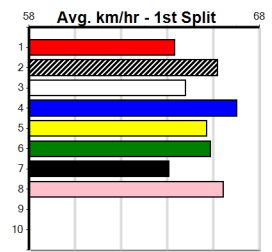

TOWN & COUNTRY LINE MARKING

Distance: 450m, Race Type: Mixed 4/5, Total Prizemoney: $3,360
1st: $2,250, 2nd: $690, 3rd: $345, 4th: $75

FERNANDO PHIL (8) has busted the 25 seconds barrier here and he should prove too classy in the run home. VERDI (5) has won four on the spin in brilliant style and he just needs a clear crack mid race. AMRON TIGER (3) should sprint well fresh.

Watchdog Tips: 8 5 3 1 Bet: Win 8

ZIPPING HOPKINS (NSW)[5] Resuming, prefer over longer, place claims $9.00
Owner(s): Hallinan Hallinan (SYN), M Hallinan, F Hallinan
Winning Distances: < 300m (0) 300 - 399m (0) 400 - 499m (1) 500 - 599m (8) 600 - 699m (1) > 700m (0)
Box History table and Prize Best details.

BURN ALONG [5] Back to his best, this is harder, place best $6.00
Owner(s): Remembering Red (SYN), P Jones, M Barber, J Jones, P Kercher, T Murphy, T Kelly, S Andueza
Winning Distances: < 300m (0) 300 - 399m (8) 400 - 499m (7) 500 - 599m (0) 600 - 699m (0) > 700m (0)
Box History table and Prize Best details.

AMRON TIGER [4] Resuming, class act when right, big threat $6.50
Owner(s): B Nye
Winning Distances: < 300m (0) 300 - 399m (0) 400 - 499m (2) 500 - 599m (9) 600 - 699m (0) > 700m (0)
Box History table and Prize Best details.

LIGHTNING JEDDA [5] Every chance here last time, needs it easier $21.00
Owner(s): Otb Jemma (SYN), S Robison, M Willoughby, A Oliver, T Stevens, A Armfield, D Mociak, A Robisor
Winning Distances: < 300m (0) 300 - 399m (0) 400 - 499m (8) 500 - 599m (0) 600 - 699m (0) > 700m (0)
Box History table and Prize Best details.

VERDI [4] Huge talent, explodes mid race, main danger $4.20
Owner(s): TWO HANDS (SYN), S Thompson, H Thompson
Winning Distances: < 300m (0) 300 - 399m (1) 400 - 499m (13) 500 - 599m (1) 600 - 699m (0) > 700m (0)
Box History table and Prize Best details.