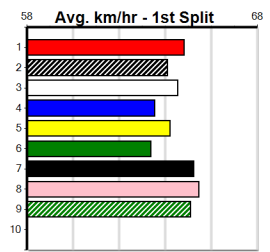

EUREKA CONCRETE

Distance: 450m, Race Type: Grade 5, Total Prizemoney: $2,925
1st: $1,950, 2nd: $600, 3rd: $300, 4th: $75

SPRING REGENCY (5) has some blistering Sale wins to his credit and he should be able to assume control soon after box rise. BRUCE'S SHOUT (3) own a slick 25.25 PB here and he can work into the mix mid race. GO SEEK MURPHY (1) has the good draw.

Watchdog Tips: 5 3 1 2 Bet: Win 5

Form Box Wgt Dist Track Date Time BON Margin 1st/2nd (Time) PIR Checked Comment W/R Split 1 S/P Grade

GO SEEK MURPHY [5] Strong type, drawn to get the breaks, threat $7.50
Owner(s): A Gurry
Winning Distances: < 300m (0) 300 - 399m (2) 400 - 499m (0) 500 - 599m (1) 600 - 699m (0) > 700m (0)
Winning Weights: 32.4(1) 35.2(1) 35.4(1)

Box History
Bx 1st 2nd 3rd 4th 5th 6th 7th 8th
1 1 1 1 1 1 1 1
2 1 2 1 1 1 1 1
3 1 2 1 1 1 1 1
4 1 1 1 1 1 2
5
6 1 1 1 1
7 1 1 1
8 1 1 1 2
Prize Best $7875.00
Starts FSTD
Trk/Dts 26-3-1-8
APM 0-0-0-0 3878

BELSTAR [5] Can miss the kick but has the talent, respect $8.00
Owner(s): L Moore
Winning Distances: < 300m (0) 300 - 399m (1) 400 - 499m (5) 500 - 599m (0) 600 - 699m (0) > 700m (0)
Winning Weights: 30.8(2) 30.9(1) 31.0(1) 31.1(1) 31.3(1)

Box History
Bx 1st 2nd 3rd 4th 5th 6th 7th 8th
1 1 3 1 1 1 1
2 2 2 1 1 1 1
3 1 1 1 1 1
4 1 1 1 1 1 1 2
5 1 1 1 1 1 1 2
6 1 1 3 2 1 1 1
7 1 3 1 1 1 1
8 1 1 1 1 1
Prize Best $20455.00
Starts 25.67(6)-2/5/24
Trk/Dts 38-6-7-9
APM 3-0-1-0 6872

BRUCE'S SHOUT [5] Smart PB here, good turn of foot, main danger $4.80
Owner(s): M Delbridge
Winning Distances: < 300m (0) 300 - 399m (4) 400 - 499m (4) 500 - 599m (0) 600 - 699m (0) > 700m (0)
Winning Weights: 33.5(1) 33.7(1) 34.0(1) 34.4(1) 34.5(1) 34.7(2) 35.2(1)

Box History
Bx 1st 2nd 3rd 4th 5th 6th 7th 8th
1 2 1 1 1 1 1
2 1 1 1 1 1 1
3 1 2 1 1 1 1
4 2 1 1 1 1 1 1
5 1 1 1 2 1 1
6 1 1 2 1 1 1
7 1 1 1 1 1 1
8 1 1 1 1 1 1
Prize Best $24535.00
Starts 25.25(3)-6/6/24
Trk/Dts 33-8-6-3
APM 6-1-1-0 7195

STRESS TEST [5] Front runner, suspect late, prefer to watch $21.00
Owner(s): D Carr
Winning Distances: < 300m (0) 300 - 399m (9) 400 - 499m (6) 500 - 599m (0) 600 - 699m (0) > 700m (0)
Winning Weights: 30.9(1) 31.0(1) 31.4(2) 31.5(2) 31.7(2) 31.8(1) 31.9(2) 32.0(2) 32.2(2)

Box History
Bx 1st 2nd 3rd 4th 5th 6th 7th 8th
1 4 1 3 1 1 1 1
2 2 2 2 1 4 1
3 6 2 4 2 2 2
4 1 1 3 3 5 2 1
5 1 1 3 2 3 1
6 2 2 2 1 1 2
7 1 5 1 3 3 3
8 1 3 1 2 1 2
Prize Best $31135.00
Starts 25.70(3)-28/1/23
Trk/Dts 96-15-15-12
APM 5-0-3-1 7268

SPRING REGENCY (NSW)[5] Serious prospect, can burn mid race, go close $2.40
Owner(s): Board Racing (SYN), G Board, S Board, J Board, J Opetaia, H Board
Winning Distances: < 300m (0) 300 - 399m (0) 400 - 499m (2) 500 - 599m (1) 600 - 699m (0) > 700m (0)
Winning Weights: 32.5(1) 32.7(1) 33.1(1)

Box History
Bx 1st 2nd 3rd 4th 5th 6th 7th 8th
1 1 1 1 1 1 1
2 1 1 1 1 1 1
3 1 1 1 1 1 1
4 1 1 1 1 1 1
5 1 1 1 1 1 1
6 1 1 1 1 1 1
7 1 1 1 1 1 1
8 1 1 1 1 1 1
Prize Best $6485.00
Starts FSH
Trk/Dts 10-3-0-2
APM 0-0-0-0 6019