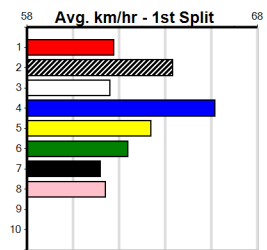

PHOTO MAN AT STUD (2-3 WINS)

Distance: 400m, Race Type: Tier 3 - Restricted Win, Total Prizemoney: $1,530
1st: $1,000, 2nd: $320, 3rd: $160, 4th: $50

OPETAIA (1) has been luckless since his handy 23.06 win here and he is drawn to get all the breaks. EPISODE FIVE (3) is better than his past two runs and he just needs a little room early on. JASON ROSE (6) is more than capable.

Watchdog Tips: 1 3 6 8 Bet: Win 1

OPETAIA [6] Better than his past few runs, well drawn, yes $2.80
BK Dog Oct-22 Sire: PLAYLIST Dam: VALLEY REAPER
Owner(s): L Cardillo
Trainer: Adrian NUTT (Woodside)
Winning Distances: < 300m (0) 300 - 399m (0) 400 - 499m (2) 500 - 599m (0) 600 - 699m (0) > 700m (0)
Winning Weights: 30.6(1) 31.0(1)
1st (4) 30.6 435 SLE R1 04-Sep-24 24.98 24.62 0.50L KEY PILLARS (25.00) M/222 . . . 5.33 $5.80 T3-M
8th (7) 30.8 460 WGL R5 12-Sep-24 26.95 25.86 16.00 NACHO COOKIE (25.86) M/888 . . . 6.74 $19.60 T3-RW
3rd (2) 31.3 435 SLE R4 25-Sep-24 25.09 24.88 2.25L CARLIN (24.94) M/333 . . . 5.39 $3.60 7
8th (3) 31.7 435 SLE R9 06-Oct-24 25.36 24.16 14.00 BARRETOS (24.41) M/588 . . . 5.46 $39.10 X67
1st (8) 31.0 400 WGL R10 10-Oct-24 23.06 22.67 2.00L BALANCED (23.20) M/111 . . . SW . 8.52 $4.70 T3-7
6th (7) 31.2 435 SLE R5 16-Oct-24 25.51 24.34 11.00 SOMERTON KAREN (24.78) M/466 . . . 5.40 $17.70 6G
4th (8) 31.0 400 WGL R9 24-Oct-24 23.40 22.95 2.50L TILLY GIRL (23.24) M/33 . . . 8.59 $3.90 T3-RW
7th (8) 30.7 435 SLE R4 30-Oct-24 25.56 24.81 11.00 SELECT MILLS (24.81) M/377 . . . 5.33 $12.40 X67
Last 3 wins NOT included above
Prize Best $2370.00
Starts 23.06(8)-10/10/24
Trk/Dts 12-2-0-2
APM 2-1-0-0 1874

DANCING DARCIE [6] Recent form isn't great, can improve, place $7.50
BK Bitch Dec-21 Sire: MY REDEEMER Dam: AVA'S DREAM
Owner(s): A Gringhuis
Trainer: Margaret Campbell (Longwarry)
Winning Distances: < 300m (0) 300 - 399m (0) 400 - 499m (2) 500 - 599m (0) 600 - 699m (0) > 700m (0)
Winning Weights: 25.7(1) 25.9(1)
5th (1) 26.4 400 WGL R9 25-Jul-24 23.73 23.01 6.00L GOT FLAIR (23.32) M/65 . . . 8.66 $23.10 T3-7
1st (3) 25.7 400 WGL R9 01-Aug-24 23.20 22.88 1.75L STOJANOVIC (23.31) Q/11 . . . SW . 8.44 $30.20 7
7th (4) 25.6 400 WGL R11 08-Aug-24 23.58 22.66 7.00L DUNSMORE FLYER (23.13) M/54 . . . 8.73 $16.00 T3-6
6th (4) 25.7 300 HVL R10 16-Aug-24 17.34 16.77 7.00L PAW WALDO (16.86) M/6 . . . 4.08 $22.60 T3-6
6th (4) 25.3 300 HVL R9 23-Aug-24 17.43 16.77 3.75L HOTSPOT HERO (17.18) M/7 . . . 4.07 $20.20 T3-6
6th (2) 25.0 400 WGL R11 29-Aug-24 23.59 23.00 7.50L CERTAIN MAGIC (23.07) M/63 . . . 8.69 $4.10 T3-6
6th (6) 25.7 400 WGL R10 19-Sep-24 23.32 22.83 7.50L GALLOPING JESSIE (22.83) M/65 . . . 8.55 $46.20 6G
6th (7) 26.0 400 WGL R11 26-Sep-24 23.45 22.85 6.00L BON STAR (23.06) M/35 . . . 8.54 $44.70 T3-RW
Last 3 wins NOT included above
1st (8) 25.9 400 WGL R1 30-May-24 23.23 22.96 5.50L I'M A TREASURE (23.59) Q/11 . . . 8.49 $7.60 T3-M
Prize Best $2730.00
Starts 23.20(3)-1/8/24
Trk/Dts 19-2-1-1
APM 14-2-1-1 1304