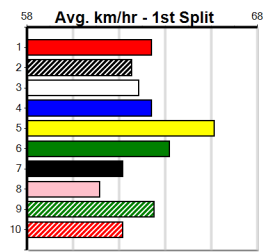

SPORTSBET BS RESPONSIBLY

Distance: 400m, Race Type: Grade 5 T3, Total Prizemoney: $1,530
1st: $1,000, 2nd: $320, 3rd: $160, 4th: $50

INTER BEAST BOY (5) was solidly placed at Geelong three runs back and he looks very well graded in this event. Lyla Bear (6) was far from disgraced here last time and she will get a nice cart across early. JAY JAY LOPEZ (7) has solid claims

Watchdog Tips: 5 6 7 1 Bet: Win 5

UNDER HIS SPELL [5] Down on confidence but the draw helps, respect $7.50
BK Dog Dec-19 Sire: MOREIRA Dam: REALLY MAGIC
Owner(s): I Dann
Trainer: Ian Dann (Whitelaw)
Winning Distances: < 300m (0) 300 - 399m (5) 400 - 499m (4) 500 - 599m (0) 600 - 699m (0) > 700m (0)
Winning Weights: 30.4(1) 30.9(1) 31.0(1) 31.4(1) 32.0(1) 32.4(1) 32.5(1) 32.6(1) 33.4(1)
Box History table and Prize Best Starts table included.

HURRICANE MAX [5] Well beaten in his past eight, prefer to watch $16.00
BK Dog Oct-19 Sire: STAGGER Dam: MIGNON
Owner(s): V Sultana
Trainer: Victoria Sultana (Trafalgar East)
Winning Distances: < 300m (0) 300 - 399m (5) 400 - 499m (3) 500 - 599m (0) 600 - 699m (0) > 700m (0)
Winning Weights: 29.7(1) 29.9(3) 30.0(1) 30.6(1) 30.8(1) 31.1(1)
Box History table and Prize Best Starts table included.

QUANTUM MASTER (SA)[5] Showed improvement last time, can run a drum $6.00
BD Dog Feb-22 Sire: SPRING BRIDGE Dam: SPRING BELLA
Owner(s): P Cusack
Trainer: Paul Cusack (Mount Cottrell)
Winning Distances: < 300m (0) 300 - 399m (0) 400 - 499m (6) 500 - 599m (0) 600 - 699m (0) > 700m (0)
Winning Weights: 31.2(1) 31.7(1) 31.8(1) 31.9(2) 32.0(1)
Box History table and Prize Best Starts table included.

MEGA BANJO BOY [5] Beaten in all 11 runs here, prefer others $12.00
BK Dog May-21 Sire: BANJO BOY Dam: EMILIA CASH
Owner(s): W Dawes
Trainer: William Dawes (Moe)
Winning Distances: < 300m (0) 300 - 399m (4) 400 - 499m (0) 500 - 599m (0) 600 - 699m (0) > 700m (0)
Winning Weights: 33.7(1) 33.8(1) 34.2(1) 35.9(1)
Box History table and Prize Best Starts table included.

INTER BEAST BOY [5] Solid record here, drops in class, go close $2.80
BKW Dog Sep-21 Sire: AUSSIE INFRARED Dam: INTER SANTINA
Owner(s): TONY AND JOE (SYN), T Interligi, J Interligi
Trainer: Tony Interligi (Endeavour Hills)
Winning Distances: < 300m (0) 300 - 399m (3) 400 - 499m (1) 500 - 599m (0) 600 - 699m (0) > 700m (0)
Winning Weights: 30.5(1) 30.6(1) 30.7(1) 30.8(1)
Box History table and Prize Best Starts table included.