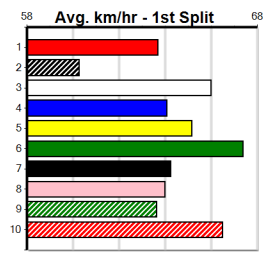

PAUA OF BUDDY AT STUD

Distance: 400m, Race Type: Grade 5 T3, Total Prizemoney: $1,530
1st: $1,000, 2nd: $320, 3rd: $160, 4th: $50

LONG WAY HOME (8) has a great record from wide draws and she should break up the field through the bend. RAPH CITY (7) is a talented speedster when right and he should be primed to fire fresh. LORD PANAMA (1) can run a cheeky race

Watchdog Tips: 8 7 1 2 Bet: Win 8

Race card for LORD PANAMA (NSW)[5]. Includes dog details, owner (O Mcgovern), sire (SUPERIOR PANAMA), dam (CHAMPION MODEL), and a box history table.

Race card for ON REPEAT (NSW)[5]. Includes dog details, owner (CHANA RACING), sire (ZACK MONELLI), dam (JENNIFER ECCLES), and a box history table.

Race card for INTER TERRA [5]. Includes dog details, owner (TONY AND JOE), sire (AUSSIE INFRARED), dam (INTER SANTINA), and a box history table.

Race card for BRENDEN [5]. Includes dog details, owner (R Wood), sire (FERAL FRANKY), dam (MANNERS MATTER), and a box history table.

Race card for PERCUSSION [5]. Includes dog details, owner (TWENTY YEARS), sire (BLOW DRY), dam (MISS ELOISE), and a box history table.