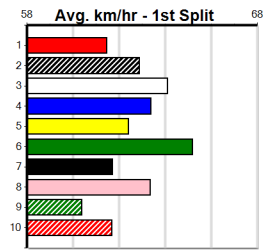

SPORTSBET GREEN TICKS

Distance: 400m, Race Type: Tier 3 - Maiden, Total Prizemoney: $1,530
1st: $1,000, 2nd: $320, 3rd: $160, 4th: $50

JUMBUK SQUEAK (4) has had some betting support in her two runs to date and she is expected to show some improvement. MIA MASTER (6) has been placed in both runs here and she can run a cheeky race. MY LITTLE FLOSS (2) has some talent.

Watchdog Tips: **4** **6** **2** **7** **Bet:** **Box Trifecta 2,4,6,7 ($10 for 41.67%)**

1

TIPSY BLUEBIRD [M] **Steady to date, draw may help, can run a drum** **$4.20**
BE Bitch **Mar-23** Sire: **HOOKED ON SCOTCH** Dam: **CHUN LI** Trainer: **Dylan Sharp (Lara)**
Owner(s): **Vi Alskar Hundar (SYN), A Lie, J Sharp**
Winning Distances: **< 300m (0) 300 - 399m (0) 400 - 499m (0) 500 - 599m (0) 600 - 699m (0) > 700m (0)**
Winning Weights:
5th (4) 27.0 400 GEL R1 18-Oct-24 23.37 22.40 7.50L SUMO SMASH (22.87) Q/35 8.77 $4.90 M
5th (3) 27.0 390 BAL R1 30-Oct-24 23.26 21.83 14.00 ASTON BOURKE (22.34) Q/46 8.76 $9.20 M
Last 3 wins NOT included above

Box History

Bx	1st	2nd	3rd	4th	5th	6th	7th	8th
1								
2								
3					1			
4					1			
5								
6								
7								
8								

Prize Best	$0.00
Starts	FSH
Trk/Dts	2-0-0-0
APM	0-0-0-0

2

MY LITTLE FLOSS [M] **Better than her past few runs, can threaten** **$4.60**
WBD Bitch **Jan-22** Sire: **OUT OF RANGE** Dam: **FURIOUS FLOSS** Trainer: **Susan Abela (Clyde)**
Owner(s): **S Abela**
Winning Distances: **< 300m (0) 300 - 399m (0) 400 - 499m (0) 500 - 599m (0) 600 - 699m (0) > 700m (0)**
Winning Weights:
2nd (7) 23.2 300 HVL R1 02-Feb-24 17.29 16.90 1.00L SON OF DUKE (17.23) M/3 4.01 $4.60 T3-M
5th (7) 22.9 400 WGL R1 08-Feb-24 23.01 22.63 4.00L ITALICS (22.74) M/45 8.61 $4.40 T3-M
ST (-) 23.4 400 WGL 15-Aug-24 23.18 0.01L Trial Cleared M 1of1 . ST
3rd (5) 23.2 400 WGL R2 22-Aug-24 23.13 22.55 8.50L ITHACAN GODDESS (22.55) M/44 8.56 $6.00 M
4th (3) 23.1 400 WGL R2 29-Aug-24 23.81 23.00 4.00L BIT OF ROMANCE (23.53) M/88 8.94 $2.90 T3-M
F (6) 22.9 460 WGL R1 03-Sep-24 0.00 25.92 . ONCE MORE (26.16) M/6 VO 6.88 $10.90 M
8th (6) 23.4 350 HVL R1 19-Sep-24 20.17 19.49 6.50L AUDITION (19.72) M/8 6.83 $7.00 T3-M
4th (7) 22.9 460 WGL R3 01-Nov-24 26.71 25.71 11.00 HAWKER HURRICANE M/444 6.79 $63.20 M
Last 3 wins NOT included above

Box History

Bx	1st	2nd	3rd	4th	5th	6th	7th	8th
1					1			
2							1	
3					1			
4								
5			1					
6								1
7	1			1	1			
8								

Prize Best	$735.00
Starts	23.01(7)-8/2/24
Trk/Dts	9-0-1-1
APM	5-0-0-1
	291

3

ALBATROSS WINGS [M] **One paced to date, may get buried back, risky** **$16.00**
BK Dog **Jul-22** Sire: **CATCH THE THIEF** Dam: **SAW BLAZE** Trainer: **Stavros Kipirtidis (Cranbourne So)**
Owner(s): **S Kipirtidis**
Winning Distances: **< 300m (0) 300 - 399m (0) 400 - 499m (0) 500 - 599m (0) 600 - 699m (0) > 700m (0)**
Winning Weights:
7th (1) 29.9 400 WGL R1 09-Aug-24 23.79 22.22 16.00 LUCKY (22.74) M/23 8.55 $31.20 M
8th (7) 29.8 400 WGL R2 16-Aug-24 24.20 22.44 14.00 ASTONISHING LADY (23.26) M/781 8.84 $47.10 M
6th (8) 29.8 400 WGL R2 22-Aug-24 23.58 22.55 15.00 ITHACAN GODDESS (22.55) S/66 8.67 $58.20 M
4th (8) 30.1 400 WGL R1 12-Sep-24 23.58 22.86 7.00L BALLYMAC STORM (23.10) S/53 8.63 $55.20 T3-M
5th (7) 30.6 400 WGL R1 27-Sep-24 23.53 22.64 9.00L LUMBY (22.93) M/35 8.57 $59.50 M
4th (5) 30.5 400 WGL R2 03-Oct-24 23.47 22.58 13.00 PRETTY PIPA (22.58) M/22 8.49 $39.80 T3-M
4th (6) 30.5 300 HVL R1 18-Oct-24 17.23 16.76 2.25L RAPHAEL ZEAL (17.08) M/4 4.05 $34.40 T3-M
5th (8) 30.2 400 WGL R2 25-Oct-24 23.49 22.52 4.75L JACK'S ELATION (23.18) M/33 8.57 $18.60 M
Last 3 wins NOT included above

Box History

Bx	1st	2nd	3rd	4th	5th	6th	7th	8th
1								
2								1
3								
4								
5					1			
6					1			
7								1
8				1	1	1		

Prize Best	$150.00
Starts	23.47(5)-3/10/24
Trk/Dts	8-0-0-0
APM	7-0-0-0
	130