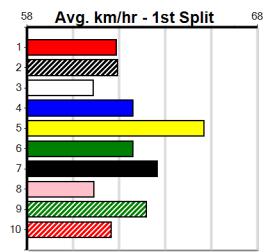

SENNACHIE AT STUD

Distance: 400m, Race Type: Tier 3 - Grade 7, Total Prizemoney: $1,530
1st: $1,000, 2nd: $320, 3rd: $160, 4th: $50

SHAUN LEE ROSE (1) has been luckless since his Healesville win and he is drawn to make amends. PARUMBA CHA CHA (6) was never headed at Sale and she will give a great sight again. CROWN ARYA (8) must be respected

Watchdog Tips: 1 6 8 3 Bet: Win 1

Form Box Wgt Dist Track Date Time BON Margin 1st/2nd (Time) PIR Checked Comment W/R Split 1 S/P Grade
SHAUN LEE ROSE [7] Only win came from this draw, hard to hold out $4.20
Owner(s): S Chignell
Winning Distances: < 300m (0) 300 - 399m (1) 400 - 499m (0) 500 - 599m (0) 600 - 699m (0) > 700m (0)
Winning Weights: 34.0(1)
Box History table and Prize Best Starts Trk/Dts APM

Form Box Wgt Dist Track Date Time BON Margin 1st/2nd (Time) PIR Checked Comment W/R Split 1 S/P Grade
RING ME LATER [7] Steadily placed last time, place best again $10.00
Owner(s): R Haines
Winning Distances: < 300m (0) 300 - 399m (1) 400 - 499m (0) 500 - 599m (0) 600 - 699m (0) > 700m (0)
Winning Weights: 28.5(1)
Box History table and Prize Best Starts Trk/Dts APM

Form Box Wgt Dist Track Date Time BON Margin 1st/2nd (Time) PIR Checked Comment W/R Split 1 S/P Grade
CUBAN LAD [7] Hard to follow but does have some talent, respect $6.00
Owner(s): Vi Alskar Hundar (SYN), A Lie, J Sharp
Winning Distances: < 300m (0) 300 - 399m (0) 400 - 499m (1) 500 - 599m (0) 600 - 699m (0) > 700m (0)
Winning Weights: 30.4(1)
Box History table and Prize Best Starts Trk/Dts APM

Form Box Wgt Dist Track Date Time BON Margin 1st/2nd (Time) PIR Checked Comment W/R Split 1 S/P Grade
JEANNIE ACT [7] Improving type but the draw is a worry, risky $10.00
Owner(s): S Kipirtidis
Winning Distances: < 300m (0) 300 - 399m (0) 400 - 499m (1) 500 - 599m (0) 600 - 699m (0) > 700m (0)
Winning Weights: 28.5(1)
Box History table and Prize Best Starts Trk/Dts APM

Form Box Wgt Dist Track Date Time BON Margin 1st/2nd (Time) PIR Checked Comment W/R Split 1 S/P Grade
NO CHARGE [7] Handy PB here but is lacking confidence, tested $8.00
Owner(s): S Abela
Winning Distances: < 300m (0) 300 - 399m (1) 400 - 499m (0) 500 - 599m (0) 600 - 699m (0) > 700m (0)
Winning Weights: 26.0(1)
Box History table and Prize Best Starts Trk/Dts APM