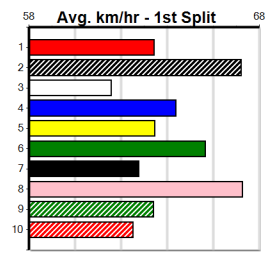

VIATEK

Distance: 400m, Race Type: Grade 5 T3, Total Prizemoney: $1,530
1st: $1,000, 2nd: $320, 3rd: $160, 4th: $50

INTER TRIGON (8) has a good record here and he will find this easier than his most recent racing.
PANAMA STORM (6) is another who goes well here and he just needs a little room early on.
BANDARI (5) can come out running at times

Watchdog Tips: 8 6 5 1 Bet: Win 8

JESSICA PEARSON [5] Drawn to be on the pace throughout, may be value $9.00
Owner(s): L Fulford
Winning Distances: < 300m (0) 300 - 399m (9) 400 - 499m (4) 500 - 599m (0) 600 - 699m (0) > 700m (0)
Trainer: Lindsay Fulford (Maffra)

HE'S SO TOUGH [5] Every chance two runs back, needs it easier $10.00
Owner(s): G Marshall
Winning Distances: < 300m (0) 300 - 399m (3) 400 - 499m (0) 500 - 599m (0) 600 - 699m (0) > 700m (0)
Trainer: Pasquale Derubeis (Cape Woola)

NO MANNERS [5] Better suited to straight track racing, tested $12.00
Owner(s): R Wood
Winning Distances: < 300m (0) 300 - 399m (6) 400 - 499m (0) 500 - 599m (0) 600 - 699m (0) > 700m (0)
Trainer: Ronald Wood (Warragul)

MR. LARSON [5] Form and confidence has tapered off, place best $8.00
Owner(s): T Condon
Winning Distances: < 300m (0) 300 - 399m (1) 400 - 499m (7) 500 - 599m (0) 600 - 699m (0) > 700m (0)
Trainer: Andrea Condon (Hampton Park)

BANDARI [5] Tough draw but has the talent, can threaten $4.20
Owner(s): P Fiske
Winning Distances: < 300m (0) 300 - 399m (1) 400 - 499m (2) 500 - 599m (0) 600 - 699m (0) > 700m (0)
Trainer: John Musselwhite (Lindenow)

1

2

3

4

5