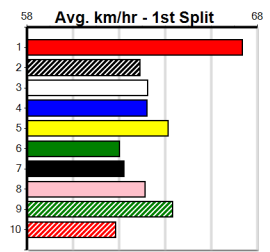

BARN BAR FUNCTION ROOM

Distance: 460m, Race Type: Grade 5 T3, Total Prizemoney: $1,530
1st: $1,000, 2nd: $320, 3rd: $160, 4th: $50

TEMPER TRAP (5) has been placed in three of four here and she looks very well graded in this event. SHINY NEW TOY (7) is racing with confidence and he should keep the pressure on throughout. DAINTREE VISION (4) is more than capable

Watchdog Tips: 5 7 4 3 Bet: Box Quinella 4,5,7 ($10 for 333.33%)

CHILI HORIZON (NSW)[5] Placed in four of his past five, place again $8.00
Owner(s): B Stephens
Sire: ZIPPING GARTH Dam: SMILEY SAM
Trainer: Susan Richards (Devon Meadows)
Winning Distances: < 300m (0) 300 - 399m (8) 400 - 499m (0) 500 - 599m (0) 600 - 699m (0) > 700m (0)
Winning Weights: 34.1(2) 34.2(1) 34.7(2) 34.8(1) 34.9(1) 35.1(1)

LAKEVIEW JACK [5] Steadily placed two runs back, needs it easier $12.00
Owner(s): O MCGovern
Sire: AUSSIE INFRARED Dam: BRAEMAR KEELIE
Trainer: Owen MCGovern (Rosedale)
Winning Distances: < 300m (0) 300 - 399m (1) 400 - 499m (3) 500 - 599m (0) 600 - 699m (0) > 700m (0)
Winning Weights: 31.8(1) 31.9(1) 32.0(1) 32.5(1)

MAY SO DREAMING [5] Strong effort to score at Sandown, respect $6.00
Owner(s): SAUNDERS CLAN (SYN), D Saunders, B Saunders, W Saunders, G Saunders
Sire: FERNANDO BALE Dam: IT'S A DREAM
Trainer: Gail Saunders (Somerville)
Winning Distances: < 300m (0) 300 - 399m (0) 400 - 499m (2) 500 - 599m (3) 600 - 699m (0) > 700m (0)
Winning Weights: 26.1(2) 26.3(1) 26.4(1) 26.5(1)

DAINTREE VISION [5] No luck since his Sale win, can atone, threat $7.50
Owner(s): M Musselwhite
Sire: FERNANDO BALE Dam: PERSIAN GODDESS
Trainer: Maria Musselwhite (Lindenow)
Winning Distances: < 300m (0) 300 - 399m (0) 400 - 499m (4) 500 - 599m (0) 600 - 699m (0) > 700m (0)
Winning Weights: 29.0(1) 30.1(1) 30.2(1) 30.3(1)

TEMPER TRAP [5] Handy effort two runs back, well graded, yes $3.40
Owner(s): Low Key (SYN), C McIlwraith, A Mcmannis, S Clark, S Baird
Sire: MY REDEEMER Dam: WHATEVER I WANT
Trainer: Darren Archer (Nilma North)
Winning Distances: < 300m (0) 300 - 399m (0) 400 - 499m (0) 500 - 599m (4) 600 - 699m (0) > 700m (0)
Winning Weights: 25.1(1) 25.4(2) 25.5(1)

1

2

3

4

5