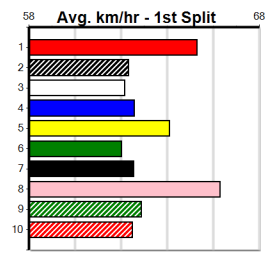

OAKS SUPER BOX

Distance: 460m, Race Type: Grade 5 T3, Total Prizemoney: $1,530
1st: $1,000, 2nd: $320, 3rd: $160, 4th: $50

GO ASTRAY (2) was never headed in his handy 29.13 Sale win and he should prove hard to reel in again. MISS DAICOS (1) was far from disgraced here last time and she is drawn to be prominent throughout. BRAEMAR ELSIE (5) has solid claims

Watchdog Tips: 2 1 5 4 Bet: Win 2

MISS DAICOS [5] Far from disgraced here last time, main danger $4.60
BD Bitch Mar-21 Sire: FERNANDO BALE Dam: IT'S A DREAM
Owner(s): SAUNDERS CLAN (SYN), D Saunders, B Saunders, W Saunders, G Saunders
Trainer: Darrell Saunders (Somerville)
Winning Distances: < 300m (0) 300 - 399m (4) 400 - 499m (3) 500 - 599m (1) 600 - 699m (0) > 700m (0)
Winning Weights: 26.4(1) 26.6(2) 26.8(2) 26.9(1) 27.1(1) 27.5(1)
3rd (1) 26.7 460 WGL R8 05-Sep-24 26.84 26.64 2.75L ANOKE (26.66) M/444 . . . 6.72 $4.90 5
6th (8) 26.4 515 SAP R10 09-Sep-24 30.25 29.69 8.00L IDYLIC LUTHER (29.69) M/3666 . . . 5.34 $21.60 T3-5H
5th (2) 27.0 350 HVL R5 19-Sep-24 19.90 19.49 5.50L BOROUGH COOK (19.52) M/4 . . . 6.69 $27.50 T3-5
6th (1) 27.0 460 WGL R7 26-Sep-24 26.48 25.80 3.5L DON'T IGNORE ME (26.24) Q/244 . . . 6.63 $2.80 T3-5
1st (1) 26.6 350 HVL R7 09-Oct-24 19.69 19.45 4.75L WHY NOT BRYCE (20.01) M/1 . . . 6.61 $4.00 5
7th (7) 26.8 350 HVL R6 18-Oct-24 19.94 19.53 3.75L BANDERILLERO (19.69) M/2 . . . 6.66 $17.20 T3-5
6th (6) 26.5 350 HVL R8 28-Oct-24 20.17 19.60 4.75L JOSIE'S JEWEL (19.84) M/5 . . . 6.80 $11.80 5
2nd (1) 26.5 400 WGL R11 31-Oct-24 23.19 22.67 2.50L OLYMPIC HISTORY (23.02) M/54 . . . 8.86 $1.90 T3-5
Last 3 wins NOT included above
1st (7) 26.9 515 SAN R12 28-Dec-23 30.18 29.13 0.10L SPECTRE BUSTER (30.19) M/1111 . . . 5.16 $17.70 5
1st (4) 26.6 350 HVL R7 14-Jun-24 19.63 19.40 1.00L FREE FALLING (19.68) M/1 . . . 6.56 $10.40 T3-5
1st (5) 26.4 350 HVL R7 10-Jul-24 19.79 19.62 6.00L JAX FLASH (20.18) M/1 . . . V5 6.65 $5.10 T3-5
Box History: Bx 1st 2nd 3rd 4th 5th 6th 7th 8th
1 2 2 2 1 1 2
2 1 2 3 1
3 1 1 2
4 1 3 1 1 2
5 1 2 1 1 2
6 1 1 3 1 1
7 1 2 1 3 2
8 1 3 3 1
Prize Best $1915.00
Starts 26.13(6)-6/2/4
Trk/Dts 60-8-5-8
APM 12-0-3-1 4946