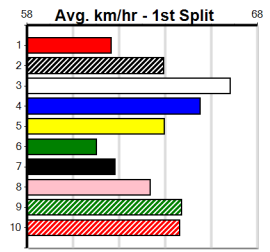

MC GRAFIX & SIGNS (1-2 WINS)

Distance: 460m, Race Type: Tier 3 - Restricted Win, Total Prizemoney: $1,530
1st: $1,000, 2nd: $320, 3rd: $160, 4th: $50

MORE WINE PLEASE (2) should find the top soon after box rise and she will prove very hard to reel in. SLAY QUEEN MOLLY (4) has raced well here over 400m and she should be prominent throughout. ASTON HONCHO (8) is showing some promise

Watchdog Tips: **2** **4** **8** **1** **Bet:** **Win 2**

Form Box	Wgt	Dist	Track	Date	Time	BON	Margin	1st/2nd (Time)	PIR	Checked	Comment	W/R	Split 1	S/P	Grade
1															
CLONCURRENCY GOLD [7] Better than his past few runs, must keep safe $6.50															
F Dog Jan-23 Sire: KOBLENZ Dam: CLONCURRENCY GIRL Trainer: John Carr (Devon Meadows)															
Owner(s): A Carr															
Winning Distances: < 300m (0) 300 - 399m (0) 400 - 499m (1) 500 - 599m (0) 600 - 699m (0) > 700m (0)															
Winning Weights: 34.1(1)															
6th (2)	33.9	400	WGL	R2	17-Sep-24	23.99	22.38	19.00 MAKE IT POP (22.72)	M/86				9.24	$12.40	M
1st (1)	34.1	460	WGL	R2	24-Sep-24	26.50	25.73	0.75L THIS BAD BOY (26.55)	M/222				6.72	$20.20	M
7th (5)	33.7	460	WGL	R7	03-Oct-24	26.78	26.16	4.25L BOBBY BACCALA (26.50)	M/347				6.76	$21.00	T3-RW
3rd (1)	33.5	460	WGL	R7	10-Oct-24	26.28	25.83	4.00L BALLYMAC STORM (26.02)	M/443				6.79	$3.50	T3-RW
4th (4)	33.5	460	GEL	R4	15-Oct-24	26.99	25.90	6.00L FLY HIGH ZEUS (26.59)	M/865				7.33	$13.70	7
7th (1)	33.4	460	GEL	R7	22-Oct-24	27.06	25.93	14.00 STEADFAST EDDIE (26.10)	M/667				6.90	$6.00	T3-RW
8th (1)	33.0	500	BEN	R7	26-Oct-24	28.99	28.21	6.00L SQUIGLY GUS (28.59)	M/777				6.98	$15.90	X67
Last 3 wins NOT included above															
Prize Best $1890.00															
Starts 26.28(1)-10/10/24															
Trk/Dts 7-1-0-1															
APM 3-1-0-1 1554															

2	MORE WINE PLEASE [6] Drops in class, can pounce on the arm, yes $2.80														
BK Bitch Nov-22 Sire: FERAL FRANKY Dam: JUNK FOOD JUNKIE Trainer: Jason Sharp (Lara)															
Owner(s): A Lie															
Winning Distances: < 300m (0) 300 - 399m (1) 400 - 499m (1) 500 - 599m (0) 600 - 699m (0) > 700m (0)															
Winning Weights: 28.1(1) 28.9(1)															
6th (1)	28.2	390	BAL	R3	06-Sep-24	23.45	22.42	12.00 ONE HAND CLAP (22.67)	Q/77				8.94	$2.90	7
6th (3)	28.0	390	WBL	R9	12-Sep-24	22.84	21.89	6.00L JUST BELIEVE (22.43)	M/666				9.12	$7.60	7
3rd (1)	28.3	450	WBL	R7	26-Sep-24	25.86	25.40	6.00L PANAMA RHODE (25.46)	M/223				6.65	$8.70	X67
4th (8)	28.9	400	GEL	R10	07-Oct-24	23.07	22.73	5.00L COME AND SEE (22.73)	M/43				8.69	$22.40	X67
4= (8)	29.2	390	BAL	R11	14-Oct-24	22.71	22.18	6.00L BURN AROUND (22.32)	Q/44				8.58	$3.90	T3-7
1st (4)	28.9	450	BAL	R7	17-Oct-24	25.70	25.70	2.75L AVERAGE JOE (25.89)	M/221				6.74	$3.00	T3-RW
7th (3)	28.9	450	BAL	R7	24-Oct-24	26.31	25.39	12.00 STAPLETON (25.51)	Q/127		SW		6.58	$6.30	6G
4th (7)	29.1	460	WGL	R6	31-Oct-24	26.60	25.94	5.50L JUMBUK DAMIEN (26.25)	Q/233				6.58	$4.70	T3-RW
Last 3 wins NOT included above															
1st (2)	28.1	390	WBL	R2	15-Aug-24	22.28	21.75	5.00L DINOSAUR (22.63)	M/31				8.65	$1.70	M
Prize Best $4015.00															
Starts 26.60(7)-31/10/24															
Trk/Dts 14-2-1-2															
APM 1-0-0-0 2929