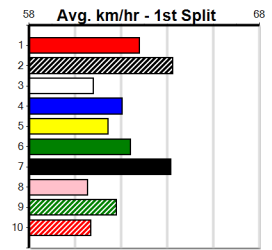

RSN GREY AREAS - WEDNESDAY & FRIDAY

Distance: 400m, Race Type: Tier 3 - Maiden, Total Prizemoney: $1,530
1st: $1,000, 2nd: $320, 3rd: $160, 4th: $50

MINH JACK (3) has been placed in two of four and he appears to have a fair bit on these.
DAINTREE SHADY (5) showed improvement last time and he can run a cheeky race once again.
PINOT GRIGIO (6) can show some improvement.

Watchdog Tips: 3 5 6 7 **Bet:** Win 3

1

HURRICANE LUCY [M] **$8.00**

BK Bitch Jan-23 Sire: BEAST UNLEASHED Dam: VEGAS TICKET

Owner(s): J Sultana Trainer: Joseph Sultana (Trafalgar East)

Winning Distances: < 300m (0) 300 - 399m (0) 400 - 499m (0) 500 - 599m (0) 600 - 699m (0) > 700m (0)

Winning Weights:

Pos	Age	Sex	Wgt	Track	Date	Time	BOB	Margin	1st/2nd (Time)	PIR	Checked	Comment	WR	Split 1	S/P	Grade
8th	(2)	25.6	400	WGL	R1	30-Aug-24	24.02	22.57	20.00	AGENT SUSIE (22.63)	M/88			8.82		$35.70 M
8th	(5)	25.6	400	WGL	R1	13-Sep-24	24.52	22.67	16.00	GRAND BAZAAR (23.41)	M/66			8.88		$56.20 M
8th	(6)	25.6	400	WGL	R1	19-Sep-24	24.38	22.83	23.00	REALITY BEST (22.83)	M/58			8.56		$35.00 M
8th	(1)	25.4	400	WGL	R2	03-Oct-24	24.22	22.58	24.00	PRETTY PIPA (22.58)	M/88		VO	8.96		$115.70 T3-M
6th	(6)	25.3	400	WGL	R1	11-Oct-24	23.99	22.36	19.00	CORINTHIAN (22.71)	M/66			8.80		$30.90 M
4th	(2)	25.4	400	WGL	R1	24-Oct-24	23.77	22.95	6.50L	MISS GALORE (23.34)	M/45			8.57		$38.00 T3-M
3rd	(4)	25.2	400	WGL	R2	31-Oct-24	23.61	22.67	2.00L	JEANNIE ACT (23.47)	M/11			8.47		$32.60 T3-M

Last 3 wins NOT included above

Box History

Bx	1st	2nd	3rd	4th	5th	6th	7th	8th
1								1
2				1				1
3								
4			1					
5								1
6						1		1
7								
8								

Prize Best $210.00
Starts 23.61(4)-31/10/24
Trk/Dts 7-0-0-1
APM 7-0-0-1
210

2

GENERAL SHADOW [M] **$10.00**

BD Dog Aug-22 Sire: SH AVATAR Dam: ROCKIN' ROSIE

Owner(s): MASTER MILKY (SYN), G Masterson, T Faull Trainer: Grant Masterson (Tyabb)

Winning Distances: < 300m (0) 300 - 399m (0) 400 - 499m (0) 500 - 599m (0) 600 - 699m (0) > 700m (0)

Winning Weights:

Pos	Age	Sex	Wgt	Track	Date	Time	BOB	Margin	1st/2nd (Time)	PIR	Checked	Comment	WR	Split 1	S/P	Grade
6th	(8)	29.5	515	SAP	R1	12-Aug-24	30.74	29.27	12.00	GALLOPING RED (29.94)	M/6666			5.35		$48.60 M
7th	(8)	29.4	595	SAP	R3	19-Aug-24	36.30	34.53	17.00	RAVEN OWEN (35.15)	M/4677			9.58		$39.30 RW
4th	(3)	30.0	460	WGL	R1	29-Aug-24	26.97	26.01	6.00L	BANCHERO (26.58)	M/445			6.75		$16.00 T3-M
6th	(1)	30.1	390	BAL	R2	09-Sep-24	23.65	22.01	15.00	BOMB KIRK (22.64)	M/87			9.07		$19.40 T3-M
5th	(3)	30.1	350	HVL	R1	19-Sep-24	20.03	19.49	4.50L	AUDITION (19.72)	M/3			6.70		$48.60 T3-M
5th	(8)	30.1	460	GEL	R4	01-Oct-24	26.73	26.08	8.50L	PAW IMPERIAL (26.14)	Q/345			6.75		$70.40 M
6th	(2)	30.3	596	GEL	R2	07-Oct-24	35.98	34.63	20.00	MEPUNGA INFRARED (34.63)	M/3556		VO	9.58		$34.70 RW
2nd	(3)	30.9	510	SLE	R4	23-Oct-24	29.69	29.13	6.50L	MR. ZULU (29.27)	M/232			9.63		$24.80 M

Last 3 wins NOT included above

Box History

Bx	1st	2nd	3rd	4th	5th	6th	7th	8th
1		1					1	
2							2	
3	1		1	1				1
4				1	1			
5								
6		1						1
7						2	1	1
8								

Prize Best $1595.00
Starts FSTD
Trk/Dts 18-0-3-0
APM 0-0-0-0
938