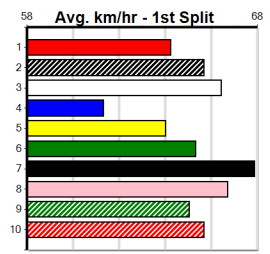

G'DAY CHEF CATERERS

Distance: 400m, Race Type: Grade 5 T3, Total Prizemoney: $1,530
1st: $1,000, 2nd: $320, 3rd: $160, 4th: $50

HARD ON ME (3) will find this easier than her most recent racing and she has the speed to make every post a winner. BIG PISTOL (6) led for a long way here last time and he should give a great sight again. WHERE'S FIFTY (4) has claims

Watchdog Tips: 3 6 4 2 Bet: Box Quinella 3,4,6 ($10 for 333.33%)

UNO PEANUT (QLD)[5] Beaten in both runs here, may need it easier $16.00
BD Dog Nov-20 Sire: ZAMBORA BROCKIE Dam: ALPHA NEMESIS Trainer: Pasquale Derubeis (Cape Woola)
Winning Distances: < 300m (0) 300 - 399m (10) 400 - 499m (0) 500 - 599m (0) 600 - 699m (0) > 700m (0)
Winning Weights: 30.5(1) 30.6(1) 30.7(3) 30.8(2) 30.9(2) 31.3(1)
3rd (5) 30.5 300 HVL R11 23-Sep-24 17.15 16.72 4.00L VIKING (16.88) M/7 . . . 4.07 $13.60 T3-5
6th (7) 30.6 300 HVL R4 27-Sep-24 17.36 16.87 4.75L OPEN HEAVEN (17.03) M/7 . . . 4.05 $5.80 T3-5
3rd (5) 30.7 300 HVL R10 02-Oct-24 17.05 16.91 2.00L OUR BOY MAESTRO (16.91) S/4 . . . 4.06 $10.30 5
1st (2) 30.7 300 HVL R12 04-Oct-24 16.82 16.70 1.5L SIDEWINDER (16.91) M/2 . . . 4.04 $1.90 T3-5
4th (7) 30.3 350 HVL R8 15-Oct-24 19.46 19.02 6.50L SONIC DIESEL (19.02) S/6 . . . 6.60 $28.90 X45
4th (6) 30.1 435 SLE R11 20-Oct-24 25.22 24.18 8.50L ASTON MASSIMO (24.65) M/644 . . . 5.48 $16.60 5
3rd (2) 30.3 350 HVL R6 25-Oct-24 20.10 19.78 4.75L DOWN SOUTH GIRL (19.78) M/7 . . . 6.82 $14.60 T3-5
8th (5) 30.3 350 HVL R8 01-Nov-24 20.32 19.69 8.50L REV QUERIDA (19.75) M/7 . . . 6.73 $6.30 T3-5
Last 3 wins NOT included above
1st (2) 30.7 350 TRA R12 06-Apr-24 20.07 19.91 12.00 DASH OF CRIMSON (20.90) M/11 . . . 6.70 $8.10 5
1st (6) 30.5 350 TRA R4 03-Jun-24 20.67 20.25 2.25L BOROUGH PREMIERS M/13 . . . 6.82 $8.90 5
1st (6) 30.7 300 HVL R12 19-Sep-24 16.95 16.83 1.00L BRAVADO (17.02) M/5 . . . SW . 4.01 $37.80 T3-5
Box History
Bx 1st 2nd 3rd 4th 5th 6th 7th 8th
1 1 1 1 1 1 2 2
2 3 2 1 2 2 2 2
3 1 1 3 1 2 1 1
4 1 1 1 1 1 1 1
5 3 3 2 4 1
6 3 1 1 1 1 1
7 1 1 1 1 1 1
8 1 1 1 2 1 1
Prize Best $12830.00
Starts 23.57(5)-12/9/24
Trk/Dts 58-10-3-11
APM 2-0-0-0 3481