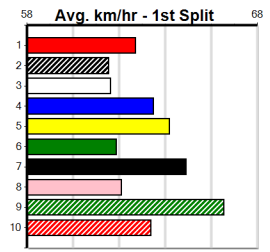

DREAMCHASERS - TICKETS ON SALE NOW

Distance: 400m, Race Type: Tier 3 - Grade 7, Total Prizemoney: $1,530
1st: $1,000, 2nd: $320, 3rd: $160, 4th: $50

BABY GIRL PEARL (4) comes here with brilliant straight track form and she can assume control through the bend. JUMBUK JOHNNY (3) was a strong 25.02 Sale winner and he just needs a little room early on. DEAL CLOSER (1) has the good draw.

Watchdog Tips: **4** **3** **1** **7** **Bet:** Box Quinella 1,3,4 ($10 for 333.33%)

1

DEAL CLOSER [7] Handy effort two runs back, can threaten again **$4.60**

BE Dog Jul-22 Sire: EQUALIZER Dam: PODIUM
Owner(s): SEE THE DREAM (SYN), S Buccilli, B Buccilli
Trainer: Kate Gorman (Tanjil South)

Winning Distances: < 300m (0) 300 - 399m (0) 400 - 499m (1) 500 - 599m (0) 600 - 699m (0) > 700m (0)

Winning Weights: 32.6(1)

Run	Dist	Wgt	Track	Date	Time	Margin	1st/2nd (Time)	PIR	Checked	Comment	WR	Split 1	S/P	Grade
3rd (2)	31.1	435	SLE	R4	11-Sep-24	25.32	24.22	11.00	GIN CHASER (24.60)	M/433	.	.	.	5.43 $2.70 7
7th (4)	31.0	400	GEL	R10	17-Sep-24	23.90	22.79	16.00	CRUISING JAMIE (22.79)	M/37	.	VO	.	8.84 $9.30 7
2nd (7)	31.6	435	SLE	R4	25-Sep-24	25.06	24.88	1.75L	CARLIN (24.94)	M/111	.	.	.	5.33 $3.20 7
5th (1)	31.6	390	SHP	R9	03-Oct-24	22.91	22.08	3.25L	HE'S A ROCK (22.69)	M/75	.	.	.	8.80 $8.90 T3-7
4th (3)	31.7	400	GEL	R12	08-Oct-24	23.07	22.73	5.00L	AMBANI (22.73)	M/33	.	.	.	8.65 $8.50 X67
7th (4)	32.2	390	BAL	R11	14-Oct-24	23.00	22.18	10.00	BURN AROUND (22.32)	M/77	.	.	.	8.80 $15.70 T3-7
3rd (1)	32.1	460	GEL	R7	21-Oct-24	26.26	25.87	4.75L	KETCHIKAN KID (25.93)	M/222	.	.	.	6.59 $19.30 X67
7th (3)	31.4	450	BAL	R10	31-Oct-24	26.74	25.08	14.00	SASSY MUSTANG (25.80)	M/545	.	.	.	6.85 $4.40 7

Last 3 wins NOT included above

Run	Dist	Wgt	Track	Date	Time	Margin	1st/2nd (Time)	PIR	Checked	Comment	WR	Split 1	S/P	Grade
1st (2)	32.6	400	WGL	R2	09-Jul-24	23.22	22.52	0.25L	DAINTREE SHADY (23.23)	Q/11	.	.	.	8.44 $28.60 M

Box History

Bx	1st	2nd	3rd	4th	5th	6th	7th	8th
1			2		1			
2	1							
3				1				1
4				1	1		1	2
5								
6						1	1	
7		1					1	
8								

Prize Best Starts Trk/Dts APM $2880.00 23.22(2)-9/7/24 16-1-1-4 3-1-0-0 1940